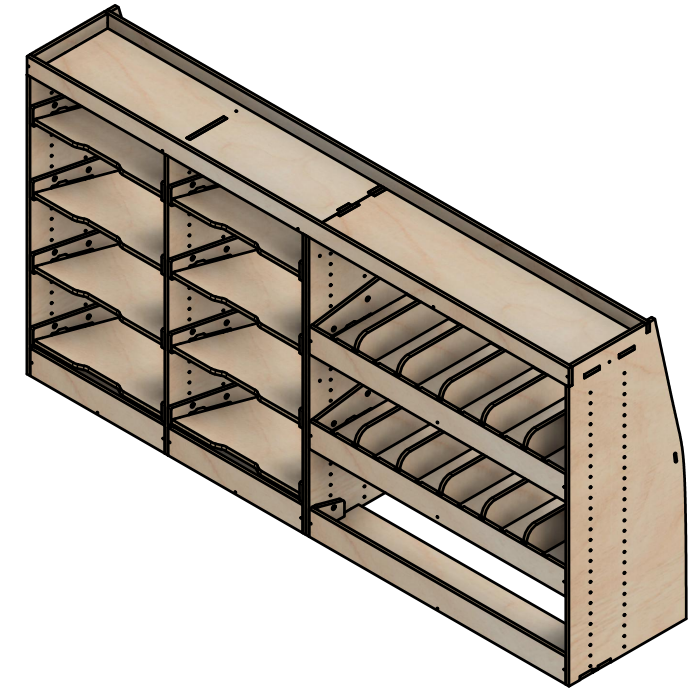

Combo No.4 | FLFF 272mm

SKU: FDCU_13-23_L1H1_C4_FF272

Page 1 - Overview

All units in mm

Plywood thickness = 12mm

Notes

- The spacing of internal modules can be adjusted up or down.
- Each section of rack can accept other modules with the same width.
- All organiser dividers are removable.
- This is a Combo No.4 layout that has been adjusted to be paired with one of our full length false floors with 272mm total height.

YOKE VANS
info@yoke-van-kits.co.uk
0208 132 9221

Combo No.4 | FLFF 272mm

SKU: FDCU_13-23_L1H1_C4_FF272

Page 2 - External Dimensions

All units in mm

Plywood thickness = 12mm

Notes

- All dimensions on this page are external.

YOKE VANS
info@yoke-van-kits.co.uk
0208 132 9221

Combo No.4 | FLFF 272mm

SKU: FDCU_13-23_L1H1_C4_FF272

Page 3 - Internal Dimensions

All units in mm

Plywood thickness = 12mm

Notes

- All Dimensions on this page are internal.
- Each section of rack can accept other modules with the same width.