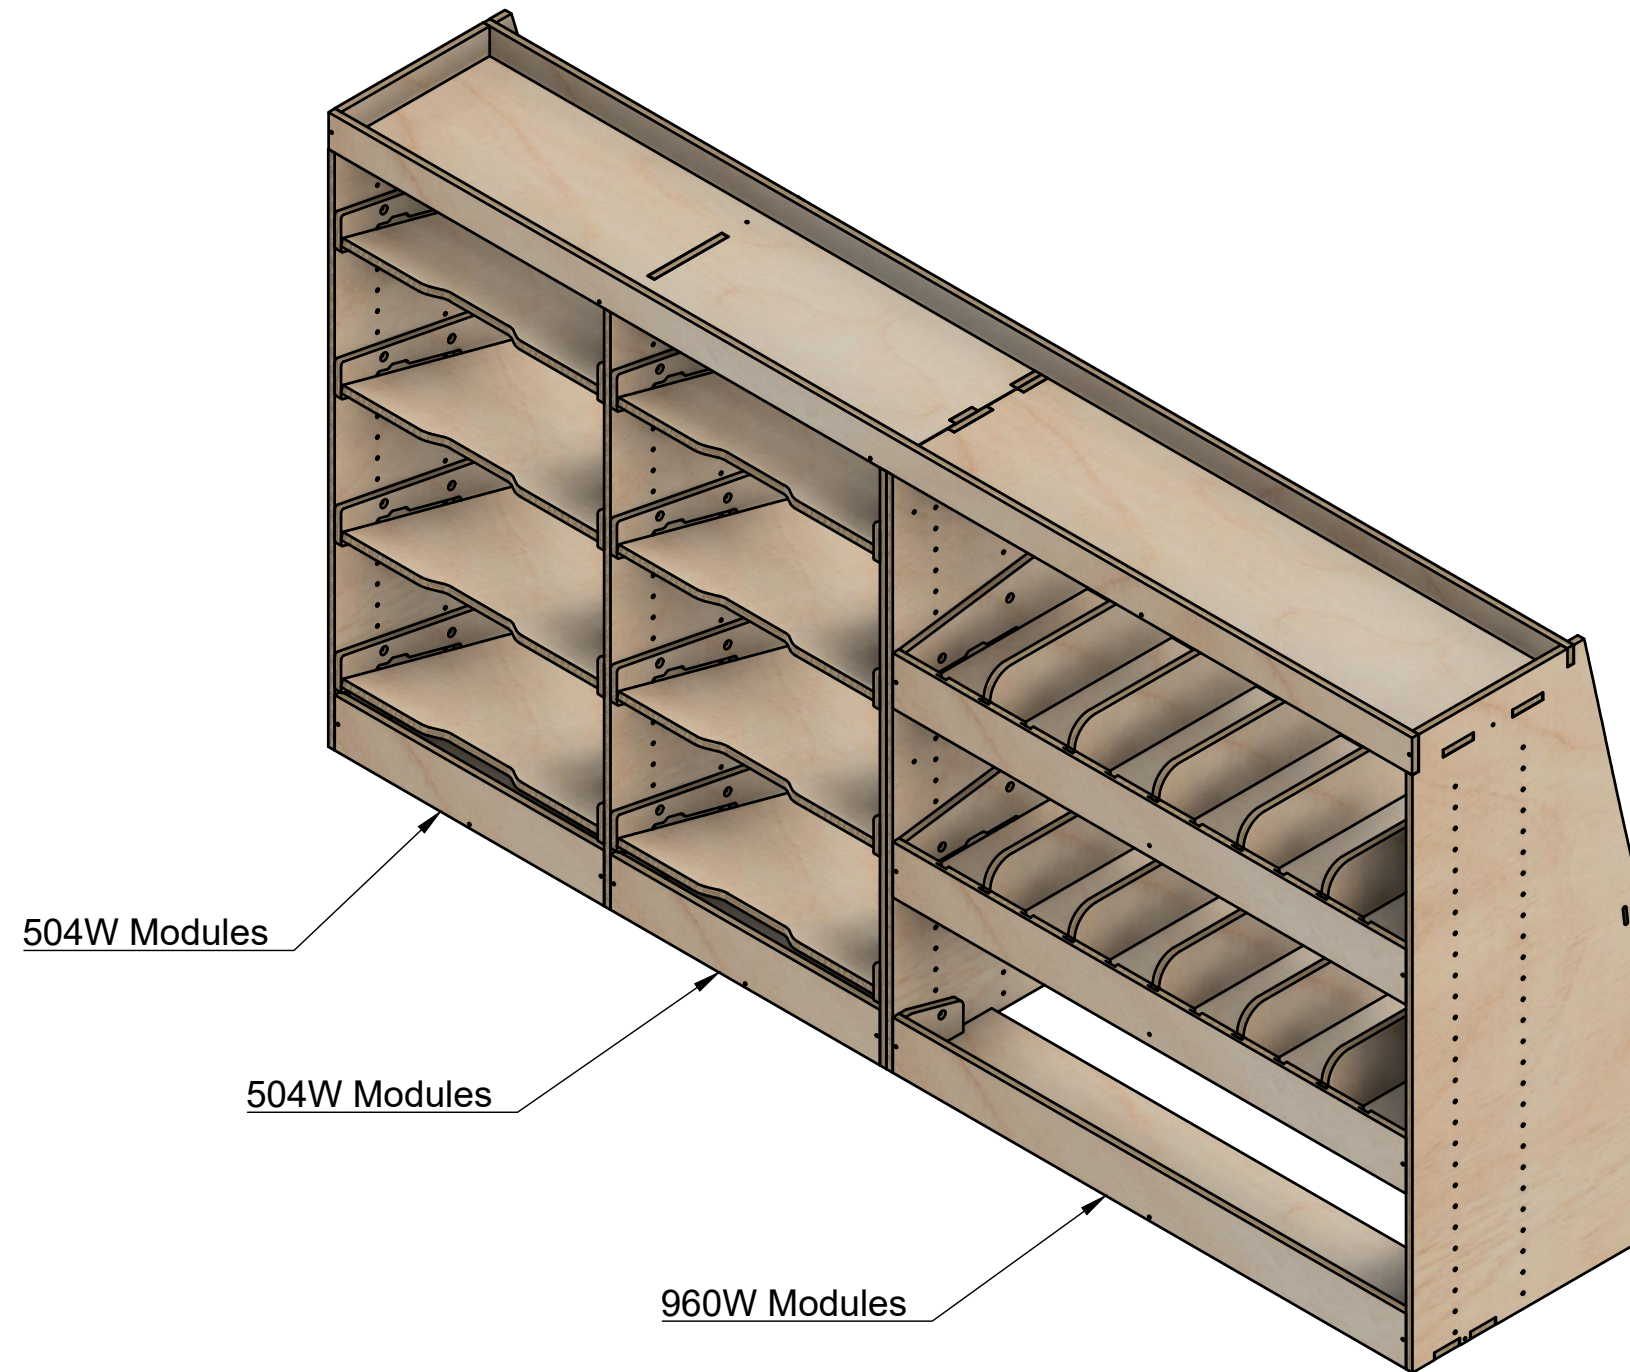

Combo No.4 | FLFF 272mm

SKU: FDCU_13-23_L1H1_C4_FF272

Page 1 - Overview

All units in mm

Plywood thickness = 12mm

Notes

- The spacing of internal modules can be adjusted up or down.
- Each section of rack can accept other modules with the same width.
- All organiser dividers are removable.
- This is a Combo No.4 layout that has been adjusted to be paired with one of our full length false floors with 272mm total height.

YOKE VANS
info@yoke-van-kits.co.uk
0208 132 9221

Combo No.4 | FLFF 272mm

SKU: FDCU_13-23_L1H1_C4_FF272

Page 2 - External Dimensions

All units in mm

Plywood thickness = 12mm

Notes

- All dimensions on this page are external.

YOKE VANS
info@yoke-van-kits.co.uk
0208 132 9221

Combo No.4 | FLFF 272mm

SKU: FDCU_13-23_L1H1_C4_FF272

Page 3 - Internal Dimensions

All units in mm

Plywood thickness = 12mm

Notes

- All Dimensions on this page are internal.
- Each section of rack can accept other modules with the same width.