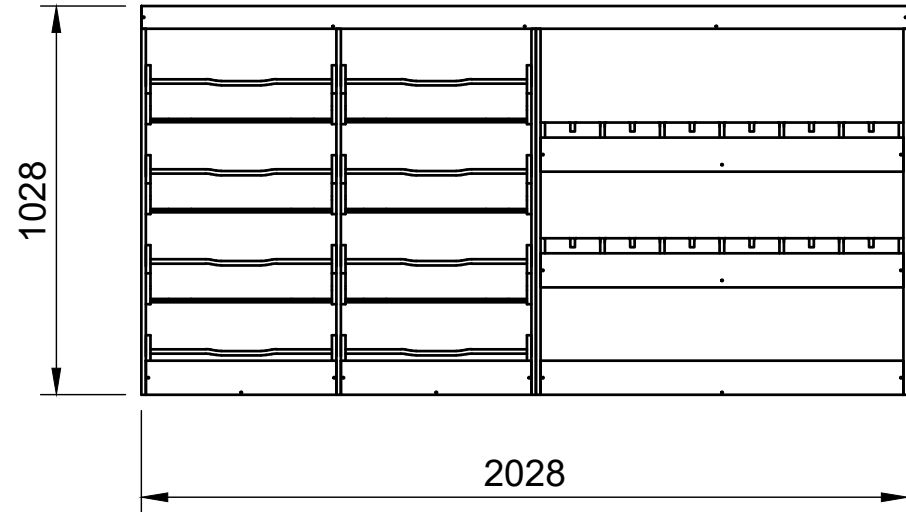

Combo No.4 | FLFF 272mm

SKU: FDCU_13-23_L1H1_C4_FF272

Page 1 - Overview

All units in mm

Plywood thickness = 12mm

Notes

- The spacing of internal modules can be adjusted up or down.
- Each section of rack can accept other modules with the same width.
- All organiser dividers are removable.
- This is a Combo No.4 layout that has been adjusted to be paired with one of our full length false floors with 272mm total height.

YOKE VANS
info@yoke-van-kits.co.uk
0208 132 9221

Combo No.4 | FLFF 272mm

SKU: FDCU_13-23_L1H1_C4_FF272

Page 2 - External Dimensions

All units in mm

Plywood thickness = 12mm

Notes

- All dimensions on this page are external.