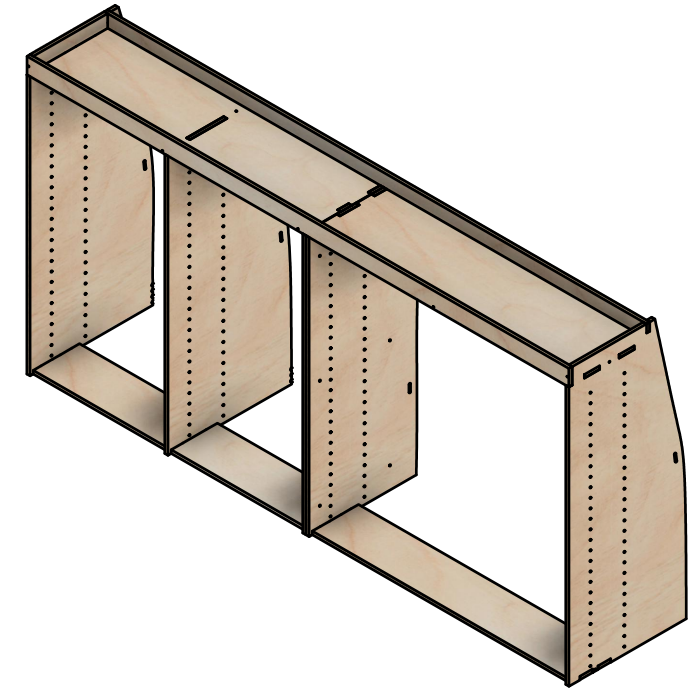

Combo No.4 | FLFF 272mm

SKU: FDCU_13-23_L1H1_C4_FF272

Page 1 - Overview

All units in mm

Plywood thickness = 12mm

Notes

- The spacing of internal modules can be adjusted up or down.
- Each section of rack can accept other modules with the same width.
- All organiser dividers are removable.
- This is a Combo No.4 layout that has been adjusted to be paired with one of our full length false floors with 272mm total height.

YOKE VANS
info@yoke-van-kits.co.uk
0208 132 9221

Combo No.4 | FLFF 272mm

SKU: FDCU_13-23_L1H1_C4_FF272

Page 2 - External Dimensions

All units in mm

Plywood thickness = 12mm

Notes

- All dimensions on this page are external.

YOKE VANS
info@yoke-van-kits.co.uk
0208 132 9221

Combo No.4 | FLFF 272mm

SKU: FDCU_13-23_L1H1_C4_FF272

Page 3 - Internal Dimensions

All units in mm

Plywood thickness = 12mm

Notes

- All Dimensions on this page are internal.
- Each section of rack can accept other modules with the same width.