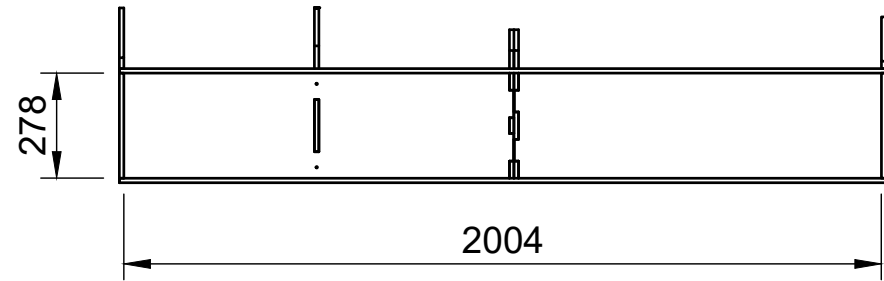

Combo No.4 | FLFF 272mm

SKU: FDCU_13-23_L1H1_C4_FF272

Page 1 - Overview

All units in mm

Plywood thickness = 12mm

Notes

- The spacing of internal modules can be adjusted up or down.
- Each section of rack can accept other modules with the same width.
- All organiser dividers are removable.
- This is a Combo No.4 layout that has been adjusted to be paired with one of our full length false floors with 272mm total height.

YOKE VANS
info@yoke-van-kits.co.uk
0208 132 9221

Combo No.4 | FLFF 272mm

SKU: FDCU_13-23_L1H1_C4_FF272

Page 2 - External Dimensions

All units in mm

Plywood thickness = 12mm

Notes

- All dimensions on this page are external.

YOKE VANS
info@yoke-van-kits.co.uk
0208 132 9221

Combo No.4 | FLFF 272mm

SKU: FDCU_13-23_L1H1_C4_FF272

Page 3 - Internal Dimensions

All units in mm

Plywood thickness = 12mm

Notes

- All Dimensions on this page are internal.
- Each section of rack can accept other modules with the same width.