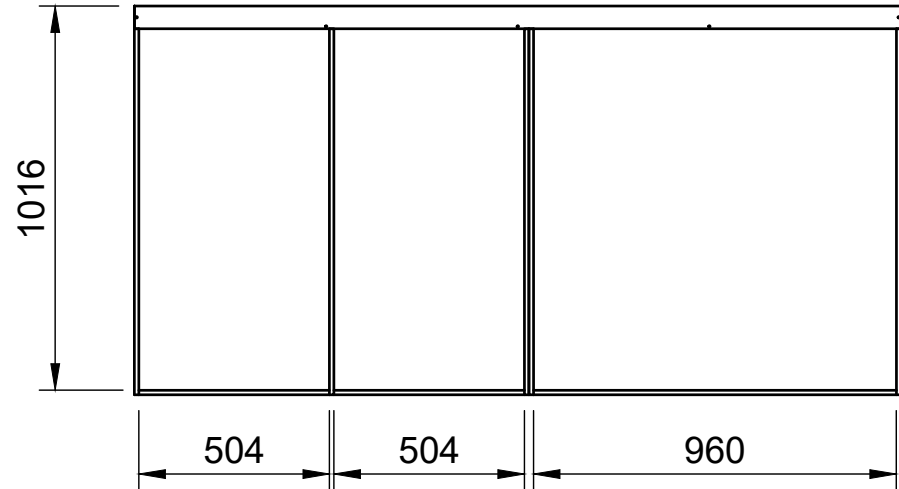

Combo No.4 | FLFF 272mm

SKU: FDCU_13-23_L1H1_C4_FF272

Page 1 - Overview

All units in mm

Plywood thickness = 12mm

Notes

- The spacing of internal modules can be adjusted up or down.
- Each section of rack can accept other modules with the same width.
- All organiser dividers are removable.
- This is a Combo No.4 layout that has been adjusted to be paired with one of our full length false floors with 272mm total height.

YOKE VANS
info@yoke-van-kits.co.uk
0208 132 9221

Combo No.4 | FLFF 272mm

SKU: FDCU_13-23_L1H1_C4_FF272

Page 2 - External Dimensions

All units in mm

Plywood thickness = 12mm

Notes

- All dimensions on this page are external.

YOKE VANS
info@yoke-van-kits.co.uk
0208 132 9221

Combo No.4 | FLFF 272mm

SKU: FDCU_13-23_L1H1_C4_FF272

Page 3 - Internal Dimensions

All units in mm

Plywood thickness = 12mm

Notes

- All Dimensions on this page are internal.
- Each section of rack can accept other modules with the same width.