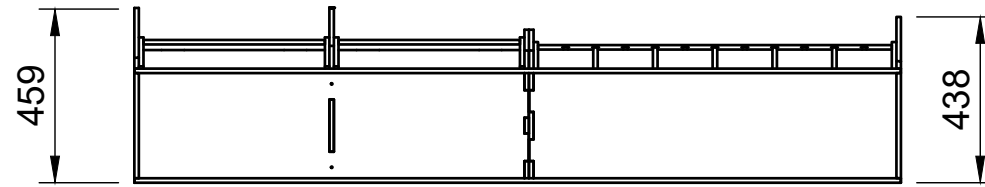

Combo No.4 | FLFF 272mm

SKU: FDCU_13-23_L1H1_C4_FF272

Page 1 - Overview

All units in mm

Plywood thickness = 12mm

Notes

- The spacing of internal modules can be adjusted up or down.
- Each section of rack can accept other modules with the same width.
- All organiser dividers are removable.
- This is a Combo No.4 layout that has been adjusted to be paired with one of our full length false floors with 272mm total height.

YOKE VANS
info@yoke-van-kits.co.uk
0208 132 9221

Combo No.4 | FLFF 272mm

SKU: FDCU_13-23_L1H1_C4_FF272

Page 2 - External Dimensions

All units in mm

Plywood thickness = 12mm

Notes

- All dimensions on this page are external.

YOKE VANS
info@yoke-van-kits.co.uk
0208 132 9221

Combo No.4 | FLFF 272mm

SKU: FDCU_13-23_L1H1_C4_FF272

Page 3 - Internal Dimensions

All units in mm

Plywood thickness = 12mm

Notes

- All Dimensions on this page are internal.
- Each section of rack can accept other modules with the same width.