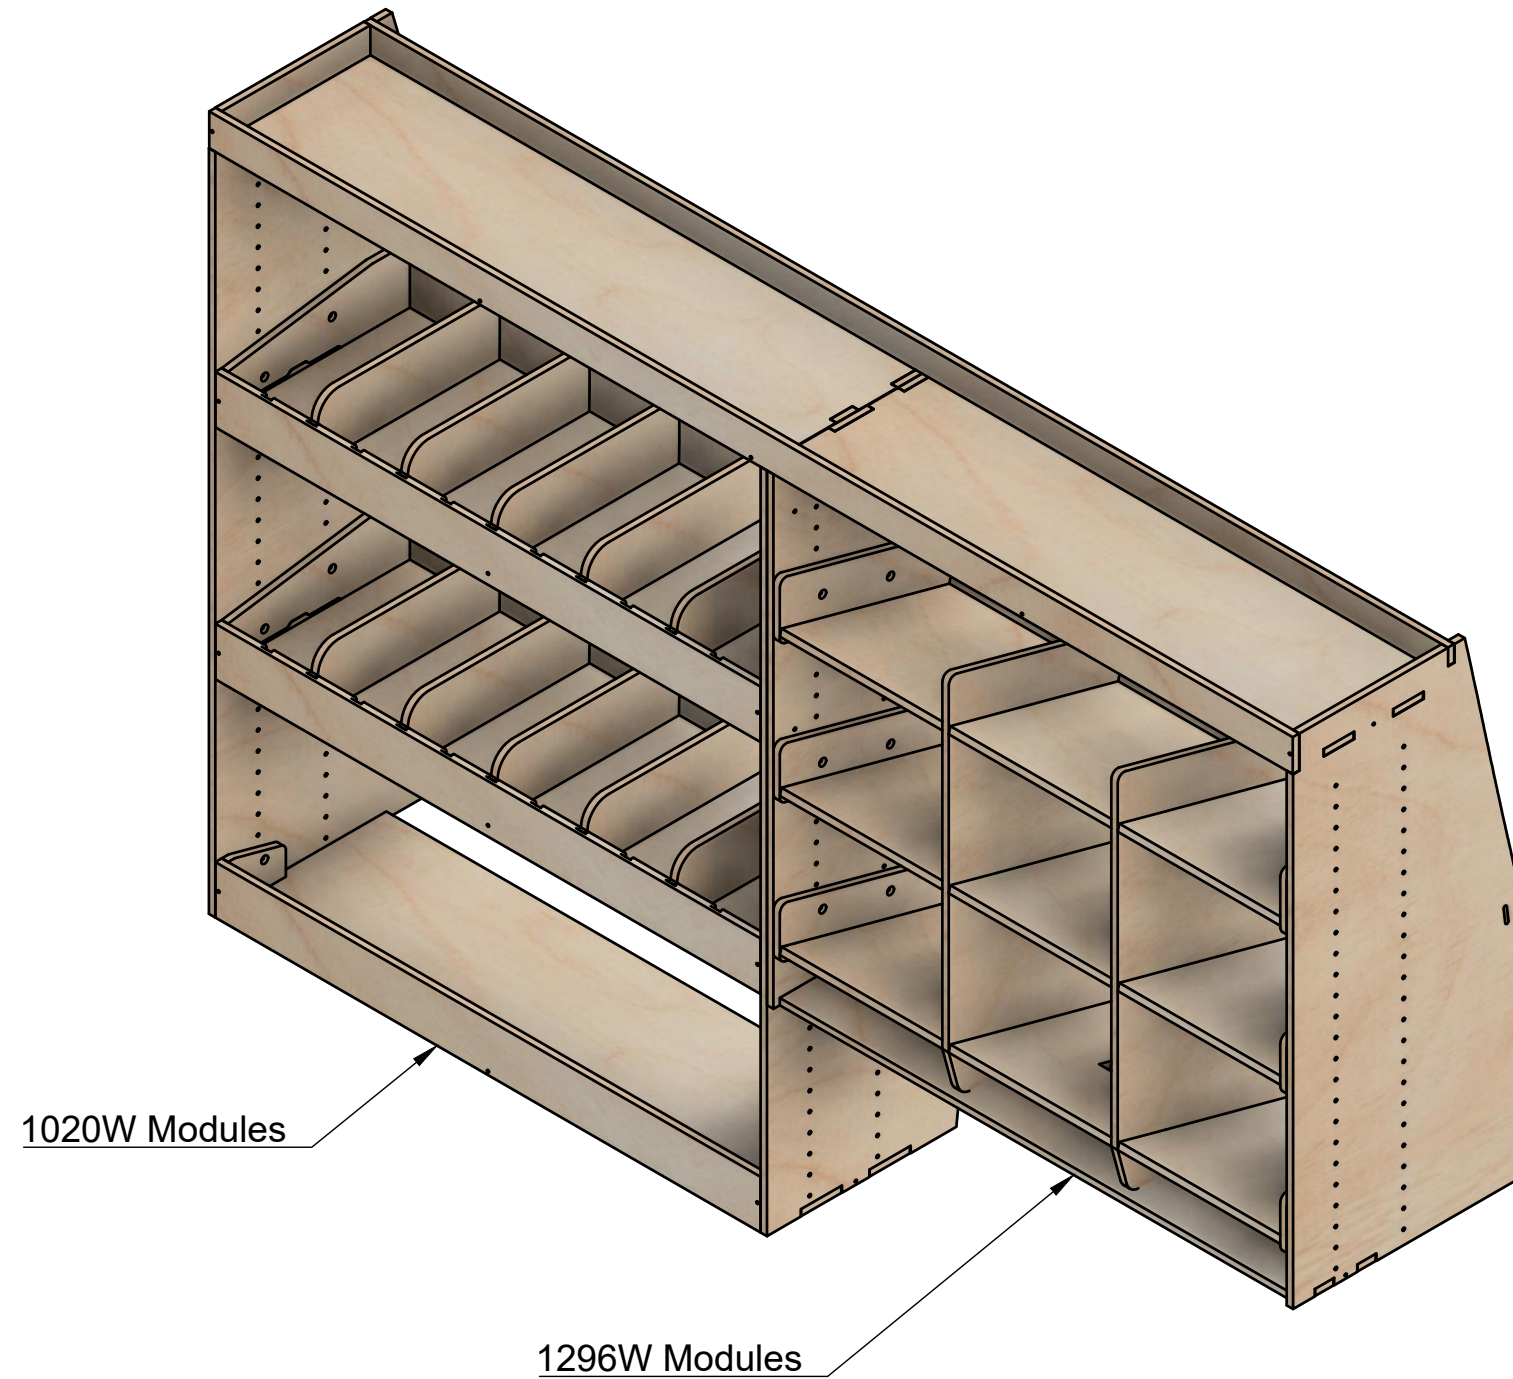

Combo No.8 | HLFF 374mm

SKU: FDCU_13-23_L1H1_C8_HF374

Page 1 - Overview

All units in mm

Plywood thickness = 12mm

Notes

- Euro container module has set spacing.
- Organiser modules have up/down adjustability.
- Dividers in the organiser module are removable/adjustable.

YOKE VANS

info@yoke-van-kits.co.uk

0208 132 9221

© 2023 Yoke CNC LTD