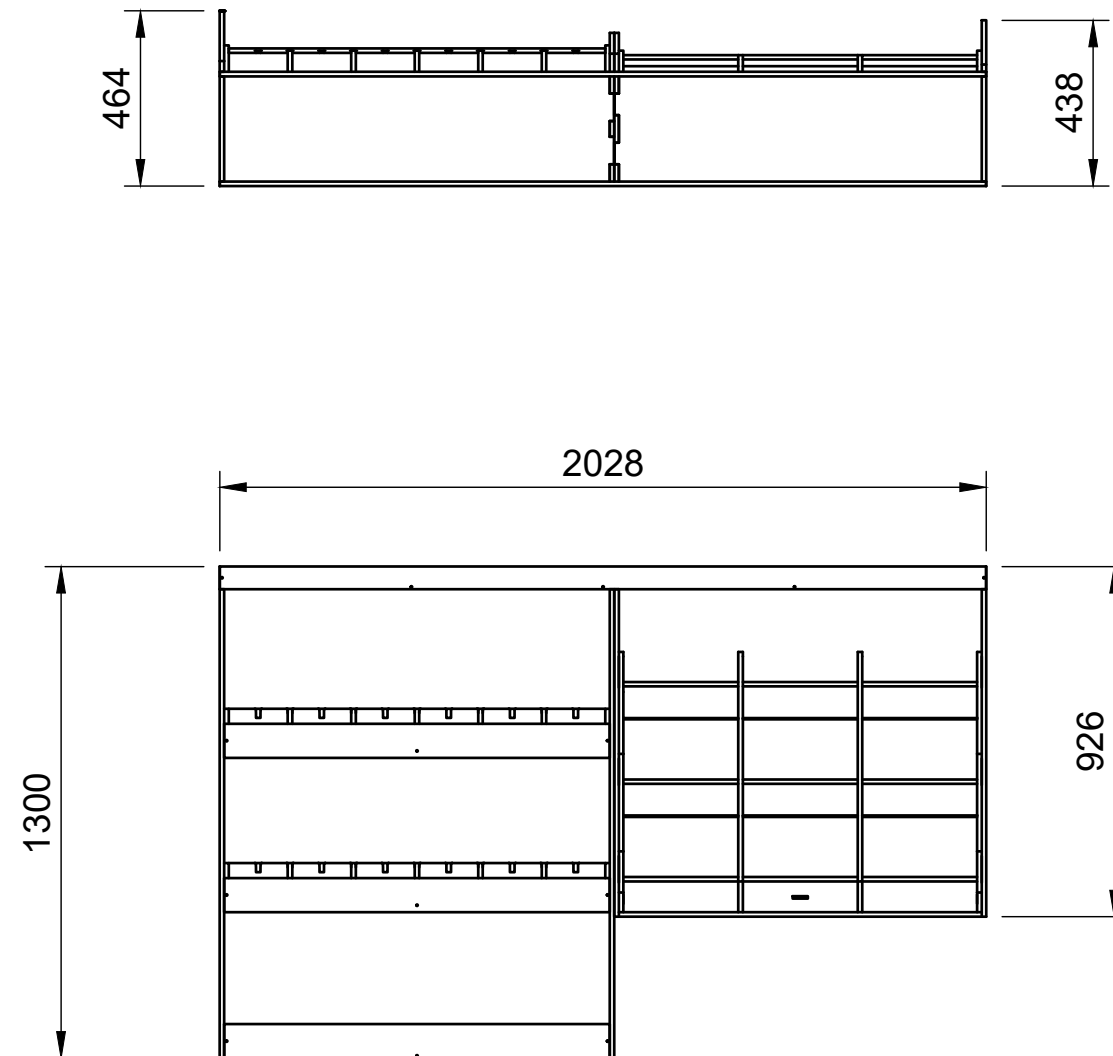

Combo No.8 | HFFF 374mm

SKU: FDCU_13-23_L1H1_C8_HF374

Page 2 - External Dimensions

All units in mm

Plywood thickness = 12mm

Notes

- All dimensions on this page are external.

YOKE VANS
info@yoke-van-kits.co.uk
0208 132 9221