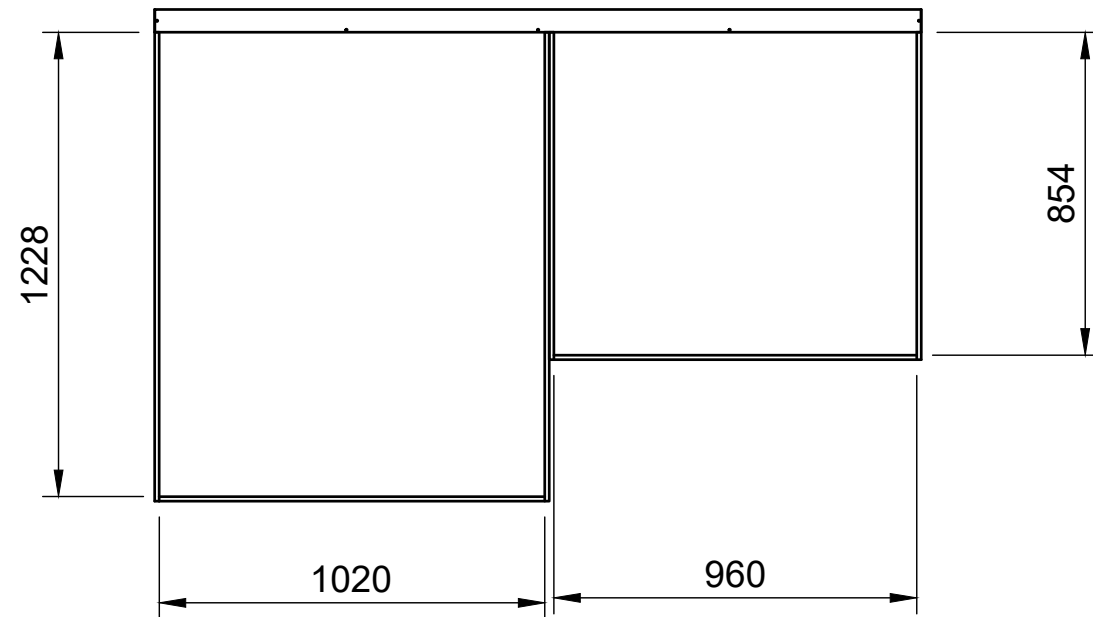

Combo No.8 | HLFF 374mm

SKU: FDCU_13-23_L1H1_C8_HF374

Page 3 - Internal Dimensions

All units in mm

Plywood thickness = 12mm

Notes

- All dimensions on this page are internal.

YOKE VANS
info@yoke-van-kits.co.uk
0208 132 9221