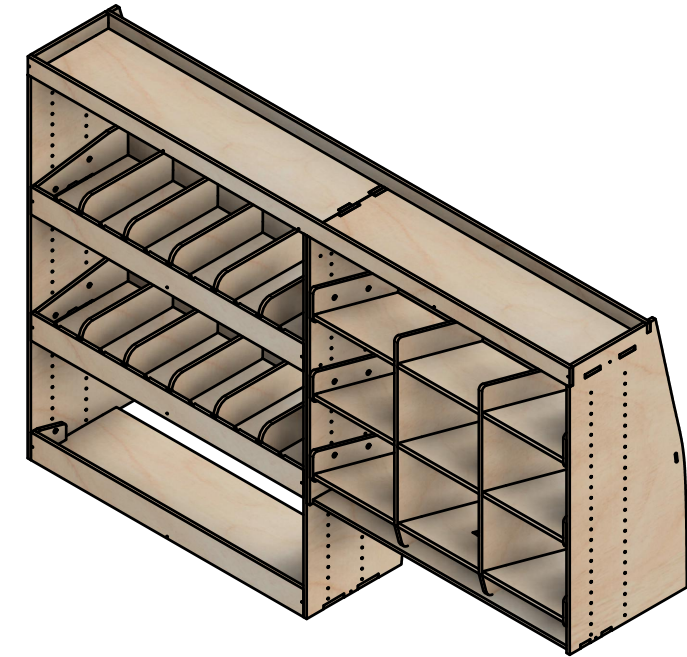

Combo No.8 | HFFF 374mm

SKU: FDCU_13-23_L1H1_C8_HF374

Page 2 - External Dimensions

All units in mm

Plywood thickness = 12mm

Notes

- All dimensions on this page are external.

YOKE VANS
info@yoke-van-kits.co.uk
0208 132 9221