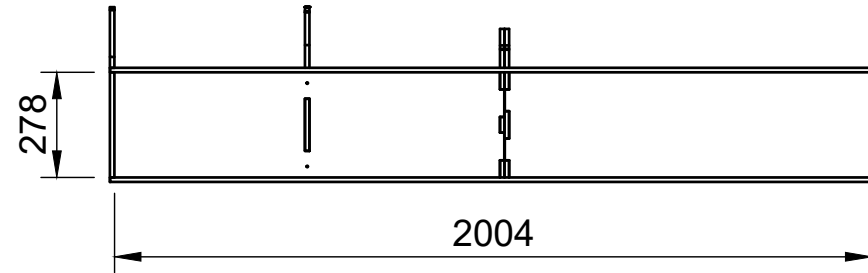

- All dimensions on this page are external.

YOKE VANS

info@yoke-van-kits.co.uk

0208 132 9221

© 2023 Yoke CNC LTD

Combo No.9 | FLFF 272mm

SKU: FDCU_13-23_L1H1_C9_FF272

Page 3 - Internal Dimensions

All units in mm

Plywood thickness = 12mm

Notes

- All Dimensions on this page are internal.
- Each section of rack can accept other modules with the same width.

YOKE VANS

info@yoke-van-kits.co.uk

0208 132 9221