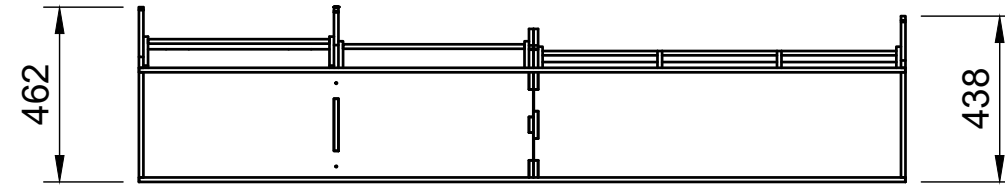

Combo No.9 | FLFF 272mm

SKU: FDCU_13-23_L1H1_C9_FF272

Page 1 - Overview

All units in mm

Plywood thickness = 12mm

Notes

- The spacing of the euro container bays is set. Other modules can be adjusted.
- Each section of rack can accept other modules with the same width.
- All organiser dividers are removable.
- This is a Combo No.8 layout that has been adjusted to be paired with one of our full length false floors with 272mm total height.

YOKE VANS
info@yoke-van-kits.co.uk
0208 132 9221

© 2023 Yoke CNC LTD

Combo No.9 | FLFF 272mm

SKU: FDCU_13-23_L1H1_C9_FF272

Page 2 - External Dimensions

All units in mm

Plywood thickness = 12mm

Notes

- All dimensions on this page are external.

YOKE VANS

info@yoke-van-kits.co.uk

0208 132 9221

© 2023 Yoke CNC LTD

Combo No.9 | FLFF 272mm

SKU: FDCU_13-23_L1H1_C9_FF272

Page 3 - Internal Dimensions

All units in mm

Plywood thickness = 12mm

Notes

- All Dimensions on this page are internal.
- Each section of rack can accept other modules with the same width.

YOKE VANS

info@yoke-van-kits.co.uk

0208 132 9221