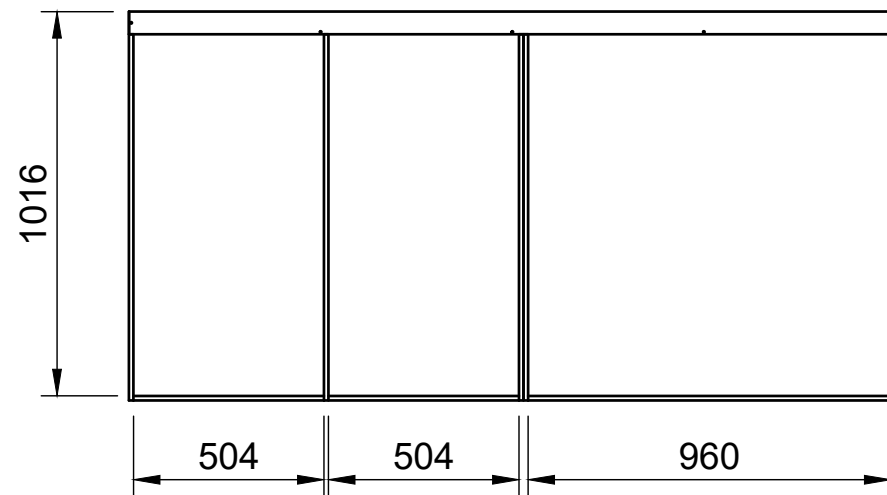

- All dimensions on this page are external.

YOKE VANS

info@yoke-van-kits.co.uk

0208 132 9221

© 2023 Yoke CNC LTD

Combo No.9 | FLFF 272mm

SKU: FDCU_13-23_L1H1_C9_FF272

Page 3 - Internal Dimensions