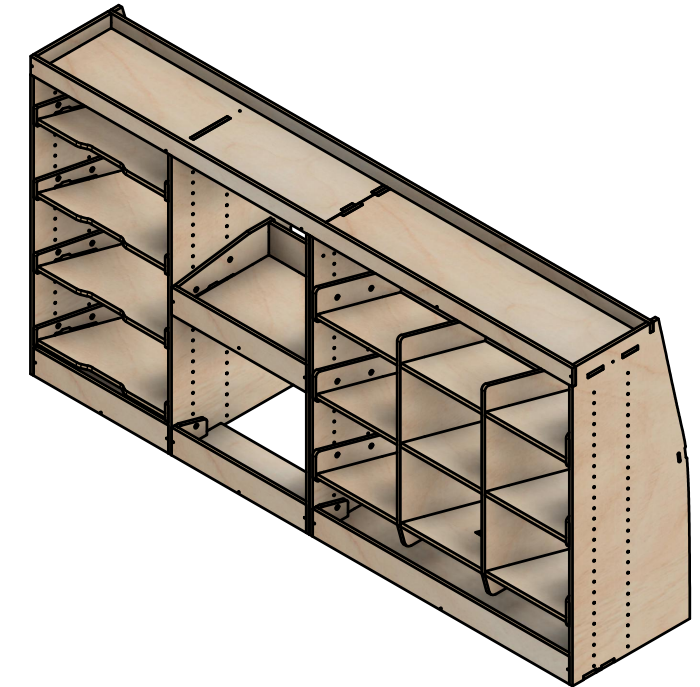

Combo No.9 | FLFF 272mm

SKU: FDCU_13-23_L1H1_C9_FF272

Page 1 - Overview

All units in mm

Plywood thickness = 12mm

Notes

- The spacing of the euro container bays is set. Other modules can be adjusted.
- Each section of rack can accept other modules with the same width.
- All organiser dividers are removable.
- This is a Combo No.8 layout that has been adjusted to be paired with one of our full length false floors with 272mm total height.

YOKE VANS
info@yoke-van-kits.co.uk
0208 132 9221

© 2023 Yoke CNC LTD

Combo No.9 | FLFF 272mm

SKU: FDCU_13-23_L1H1_C9_FF272

Page 2 - External Dimensions

All units in mm

Plywood thickness = 12mm

Notes