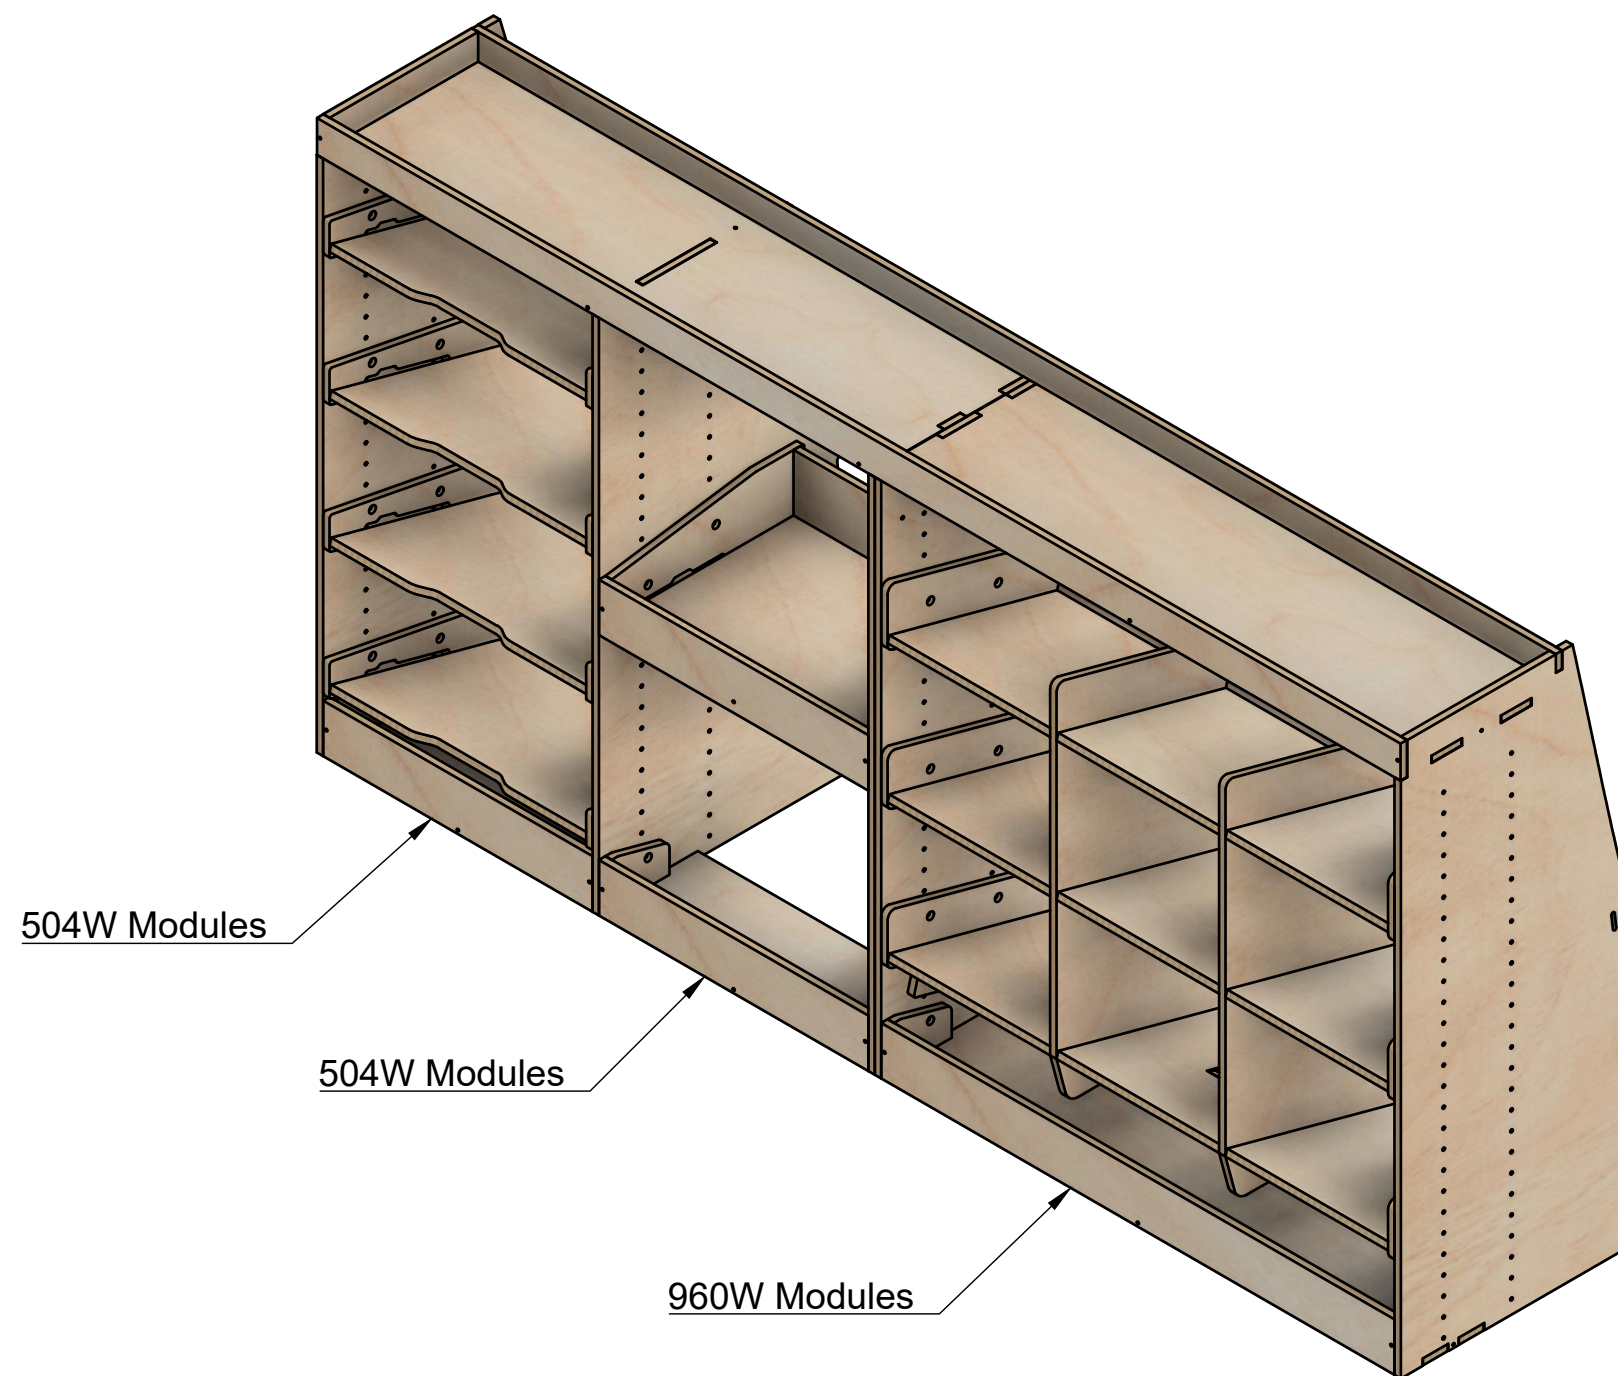

Combo No.9 | FLFF 272mm

SKU: FDCU_13-23_L1H1_C9_FF272

Page 1 - Overview

All units in mm

Plywood thickness = 12mm

Notes

- The spacing of the euro container bays is set. Other modules can be adjusted.
- Each section of rack can accept other modules with the same width.
- All organiser dividers are removable.
- This is a Combo No.8 layout that has been adjusted to be paired with one of our full length false floors with 272mm total height.

YOKE VANS
info@yoke-van-kits.co.uk
0208 132 9221

© 2023 Yoke CNC LTD

Combo No.9 | FLFF 272mm

SKU: FDCU_13-23_L1H1_C9_FF272

Page 2 - External Dimensions

All units in mm

Plywood thickness = 12mm

Notes