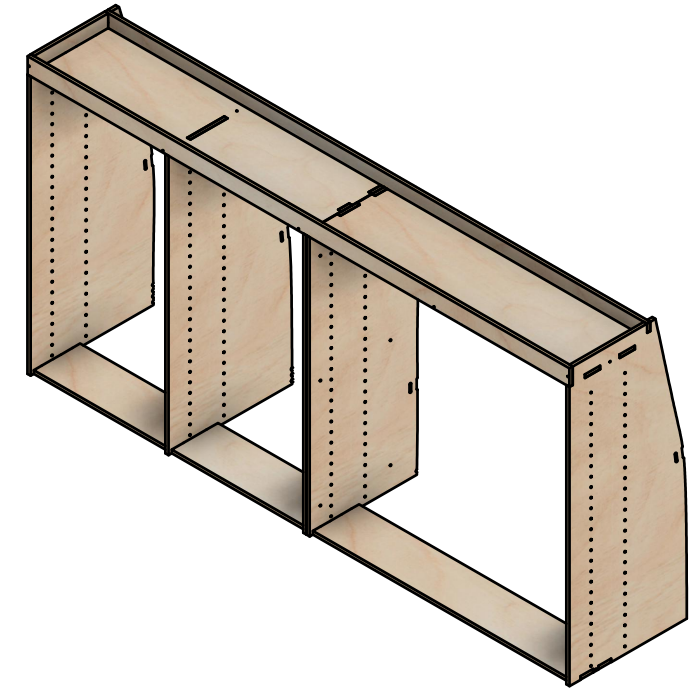

Combo No.9 | FLFF 272mm

SKU: FDCU_13-23_L1H1_C9_FF272

Page 1 - Overview

All units in mm

Plywood thickness = 12mm

Notes

- The spacing of the euro container bays is set. Other modules can be adjusted.
- Each section of rack can accept other modules with the same width.
- All organiser dividers are removable.
- This is a Combo No.8 layout that has been adjusted to be paired with one of our full length false floors with 272mm total height.

- All dimensions on this page are external.

YOKE VANS

info@yoke-van-kits.co.uk

0208 132 9221

© 2023 Yoke CNC LTD

Combo No.9 | FLFF 272mm

SKU: FDCU_13-23_L1H1_C9_FF272

Page 3 - Internal Dimensions

All units in mm

Plywood thickness = 12mm

Notes

- All Dimensions on this page are internal.
- Each section of rack can accept other modules with the same width.

YOKE VANS

info@yoke-van-kits.co.uk

0208 132 9221