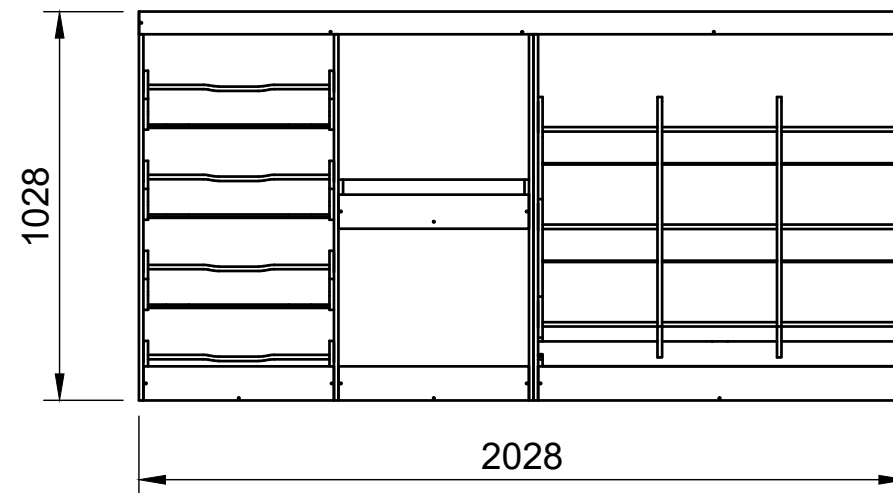

Combo No.9 | FLFF 272mm

SKU: FDCU_13-23_L1H1_C9_FF272

Page 2 - External Dimensions

All units in mm

Plywood thickness = 12mm

Notes

- All dimensions on this page are external.

YOKE VANS

info@yoke-van-kits.co.uk

0208 132 9221

© 2023 Yoke CNC LTD