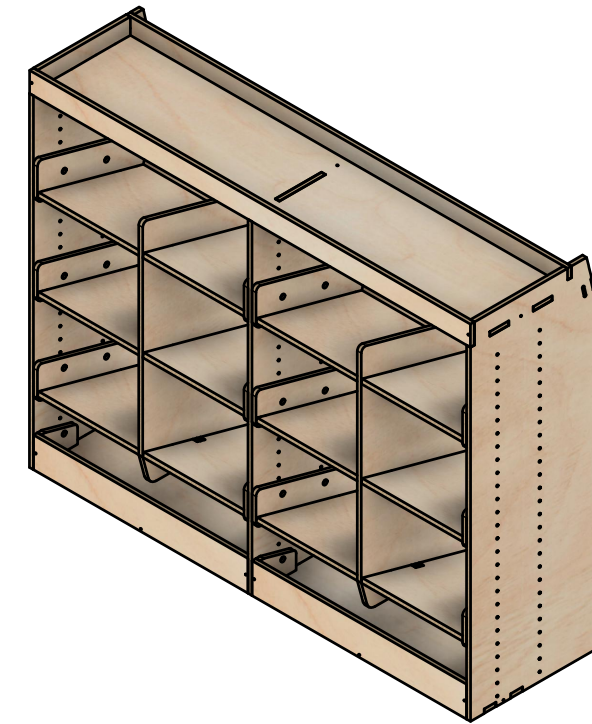

Euro Crate Rack | FF 272mm

SKU: FDCU_13_L2H1_12EO220_PSL_F272

Page 1 - Overview

All units in mm

Plywood thickness = 12mm

Notes

- Fits 400x300x220mm Euro Containers

YOKE VANS

info@yoke-van-kits.co.uk

0208 132 9221

© 2023 Yoke CNC LTD

Euro Crate Rack | FF 272mm

SKU: FDCU_13_L2H1_12EO220_PSL_F272

Page 2 - External Dimensions

All units in mm

Plywood thickness = 12mm

Notes

- All dimensions on this page are external.

YOKE VANS
info@yoke-van-kits.co.uk
0208 132 9221

© 2023 Yoke CNC LTD

Euro Crate Rack | FF 272mm

SKU: FDCU_13_L2H1_12EO220_PSL_F272

Page 3 - Internal Dimensions