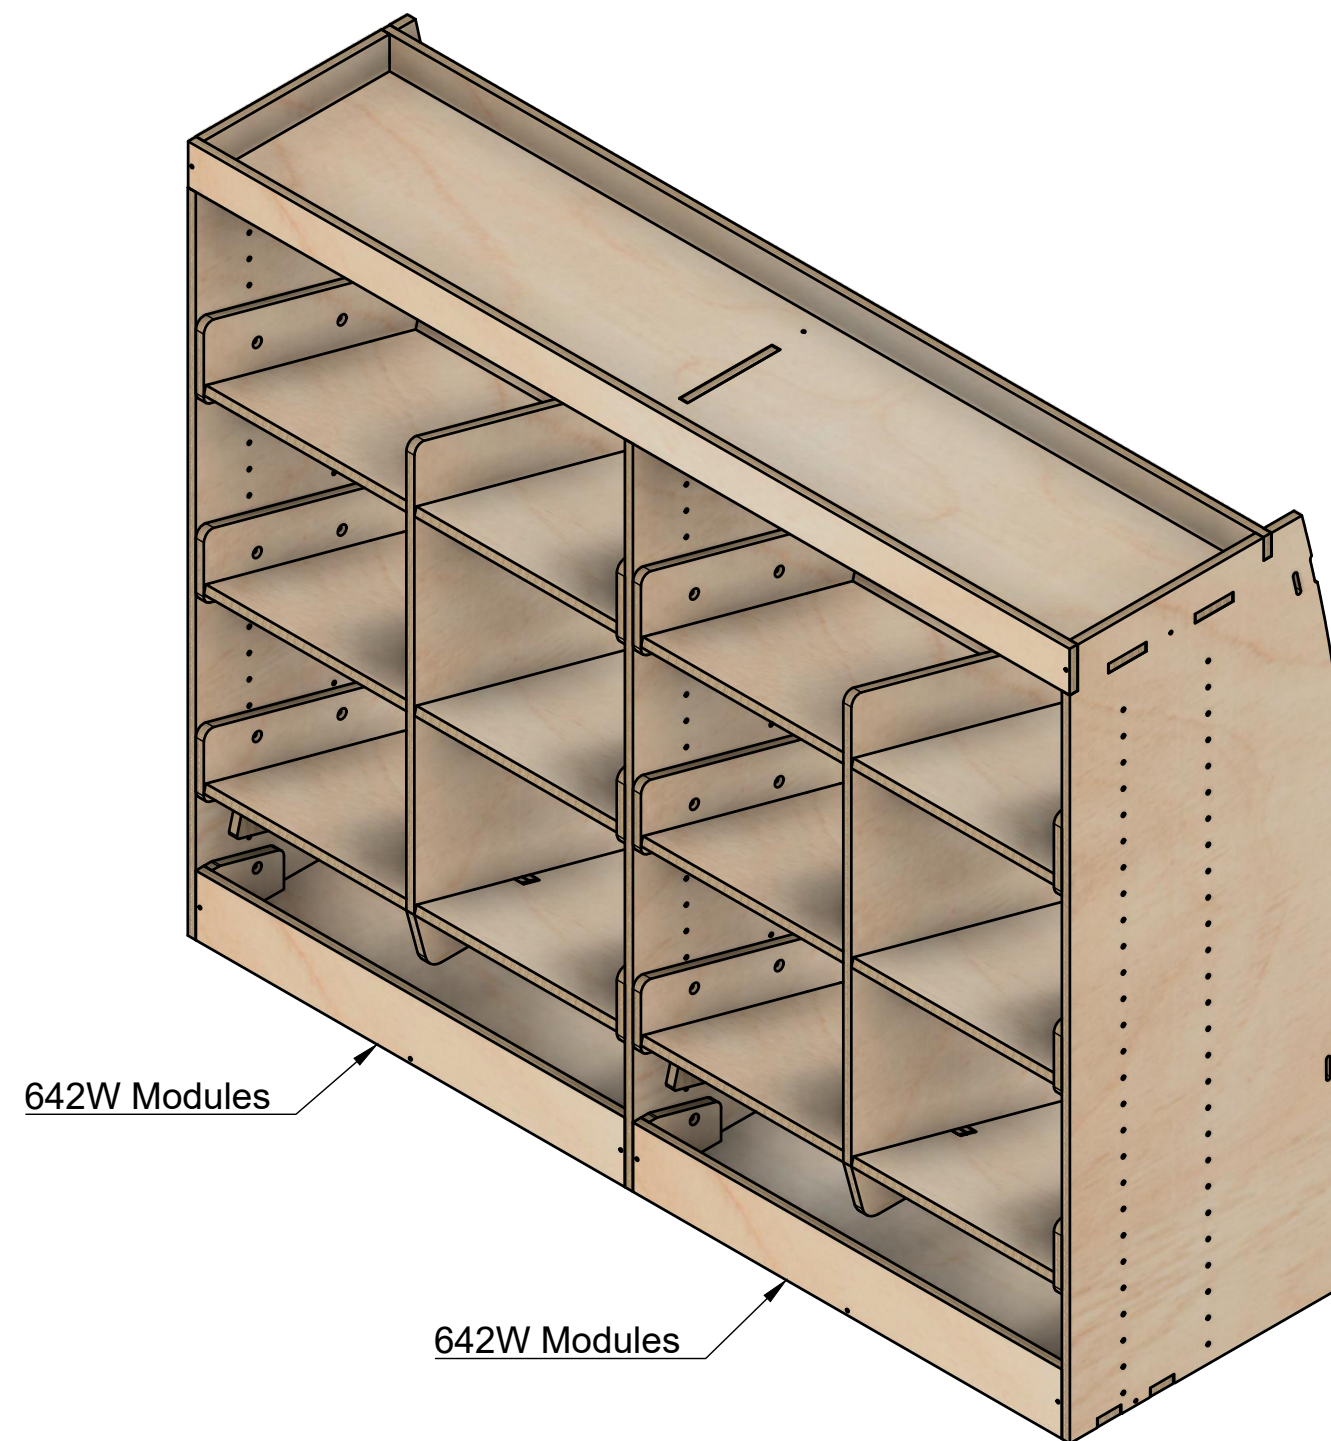

Euro Crate Rack | FF 272mm

SKU: FDCU_13_L2H1_12EO220_PSL_F272

Page 1 - Overview

All units in mm

Plywood thickness = 12mm

Notes

- Fits 400x300x220mm Euro Containers

YOKE VANS

info@yoke-van-kits.co.uk

0208 132 9221

© 2023 Yoke CNC LTD

Euro Crate Rack | FF 272mm

SKU: FDCU_13_L2H1_12EO220_PSL_F272

Page 2 - External Dimensions

All units in mm

Plywood thickness = 12mm

Notes

- All dimensions on this page are external.

YOKE VANS
info@yoke-van-kits.co.uk
0208 132 9221

© 2023 Yoke CNC LTD

Euro Crate Rack | FF 272mm

SKU: FDCU_13_L2H1_12EO220_PSL_F272

Page 3 - Internal Dimensions