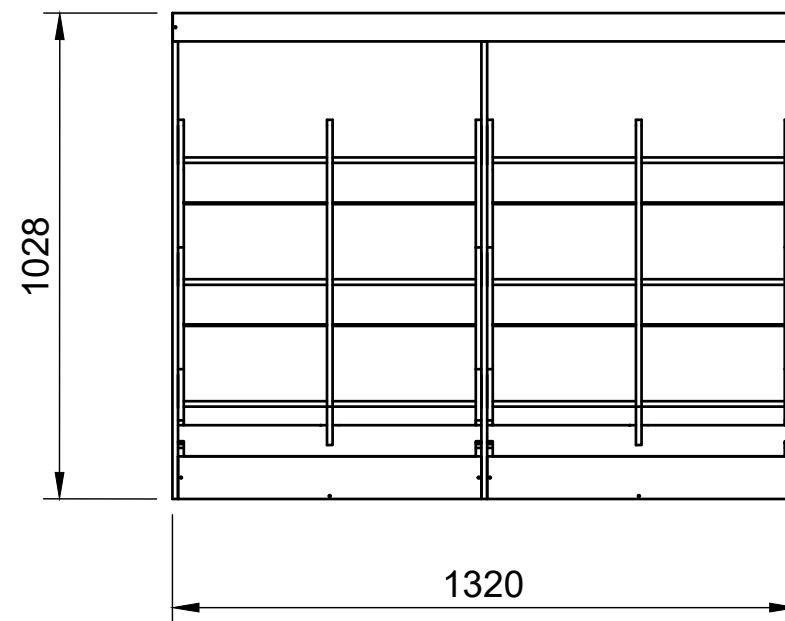

Euro Crate Rack | FF 272mm

SKU: FDCU_13_L2H1_12EO220_PSL_F272

Page 1 - Overview

All units in mm

Plywood thickness = 12mm

Notes

- Fits 400x300x220mm Euro Containers

YOKE VANS

info@yoke-van-kits.co.uk

0208 132 9221

© 2023 Yoke CNC LTD

Euro Crate Rack | FF 272mm

SKU: FDCU_13_L2H1_12EO220_PSL_F272

Page 2 - External Dimensions

All units in mm

Plywood thickness = 12mm

Notes

- All dimensions on this page are external.

YOKE VANS
info@yoke-van-kits.co.uk
0208 132 9221

© 2023 Yoke CNC LTD

Euro Crate Rack | FF 272mm

SKU: FDCU_13_L2H1_12EO220_PSL_F272

Page 3 - Internal Dimensions