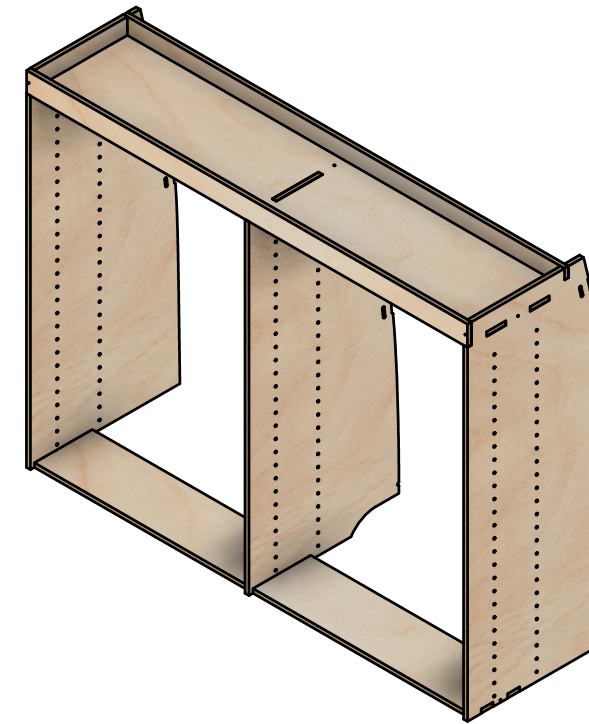

Notes

- All dimensions on this page are external.

YOKE VANS
info@yoke-van-kits.co.uk
0208 132 9221

© 2023 Yoke CNC LTD

Euro Crate Rack | FF 272mm

SKU: FDCU_13_L2H1_12EO220_PSL_F272

Page 3 - Internal Dimensions