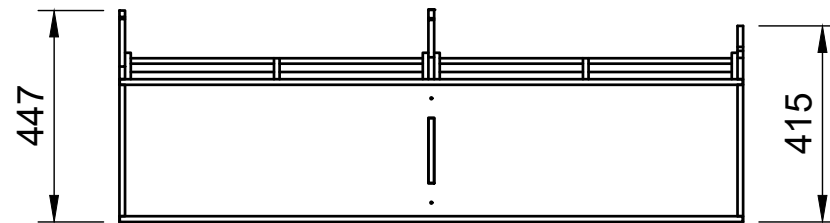

Euro Crate Rack | FF 272mm

SKU: FDCU_13_L2H1_12EO220_PSL_F272

Page 1 - Overview

All units in mm

Plywood thickness = 12mm

Notes

- Fits 400x300x220mm Euro Containers

YOKE VANS

info@yoke-van-kits.co.uk

0208 132 9221

© 2023 Yoke CNC LTD

Euro Crate Rack | FF 272mm

SKU: FDCU_13_L2H1_12EO220_PSL_F272

Page 2 - External Dimensions

All units in mm

Plywood thickness = 12mm

Notes

- All dimensions on this page are external.

YOKE VANS
info@yoke-van-kits.co.uk
0208 132 9221

© 2023 Yoke CNC LTD

Euro Crate Rack | FF 272mm

SKU: FDCU_13_L2H1_12EO220_PSL_F272

Page 3 - Internal Dimensions

All units in mm

Plywood thickness = 12mm

Notes

- All dimensions on this page are internal.

YOKE VANS
info@yoke-van-kits.co.uk
0208 132 9221

© 2023 Yoke CNC LTD