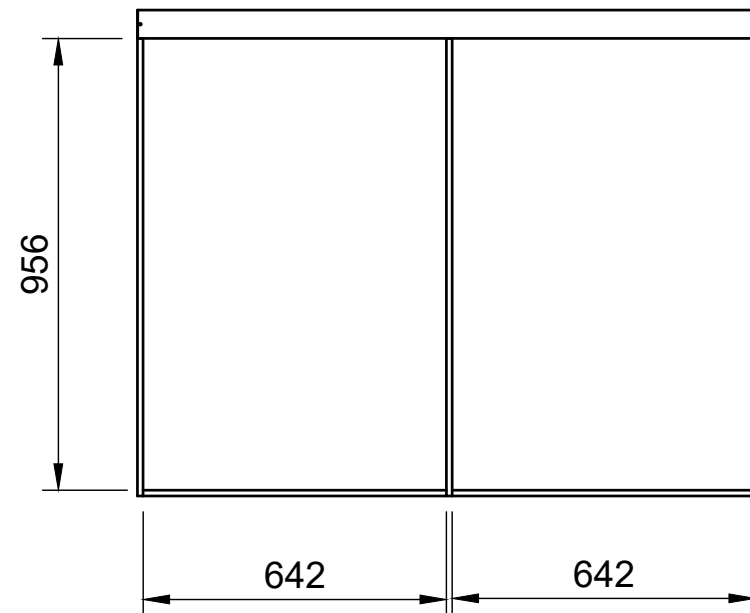

Notes

- All dimensions on this page are external.

YOKE VANS
info@yoke-van-kits.co.uk
0208 132 9221

© 2023 Yoke CNC LTD

Euro Crate Rack | FF 272mm

SKU: FDCU_13_L2H1_12EO220_PSL_F272

Page 3 - Internal Dimensions

All units in mm

Plywood thickness = 12mm

Notes

- All dimensions on this page are internal.

YOKE VANS
info@yoke-van-kits.co.uk
0208 132 9221

© 2023 Yoke CNC LTD