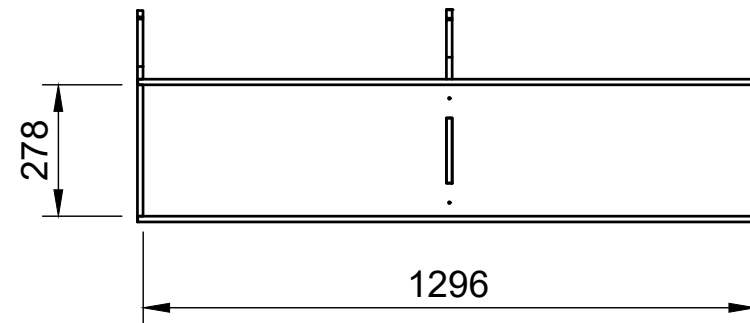

Notes

- All dimensions on this page are external.

YOKE VANS
info@yoke-van-kits.co.uk
0208 132 9221

© 2023 Yoke CNC LTD

Euro Crate Rack | FF 272mm

SKU: FDCU_13_L2H1_12EO220_PSL_F272

Page 3 - Internal Dimensions

All units in mm

Plywood thickness = 12mm

Notes

- All dimensions on this page are internal.

YOKE VANS
info@yoke-van-kits.co.uk
0208 132 9221

© 2023 Yoke CNC LTD