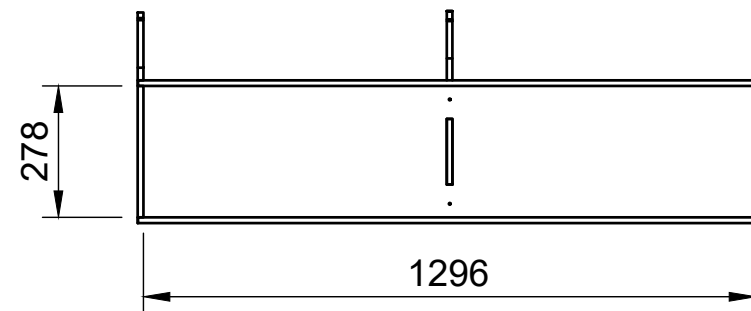

All units in mm

Plywood thickness = 12mm

Notes

- All dimensions on this page are external.

YOKE VANS

info@yoke-van-kits.co.uk

0208 132 9221

© 2023 Yoke CNC LTD

Euro Crate Rack | FF 374mm

SKU: FDCU_13_L2H1_12EO220_PSL_F374

Page 3 - Internal Dimensions

All units in mm

Plywood thickness = 12mm

Notes

- All dimensions on this page are internal.

YOKE VANS
info@yoke-van-kits.co.uk
0208 132 9221