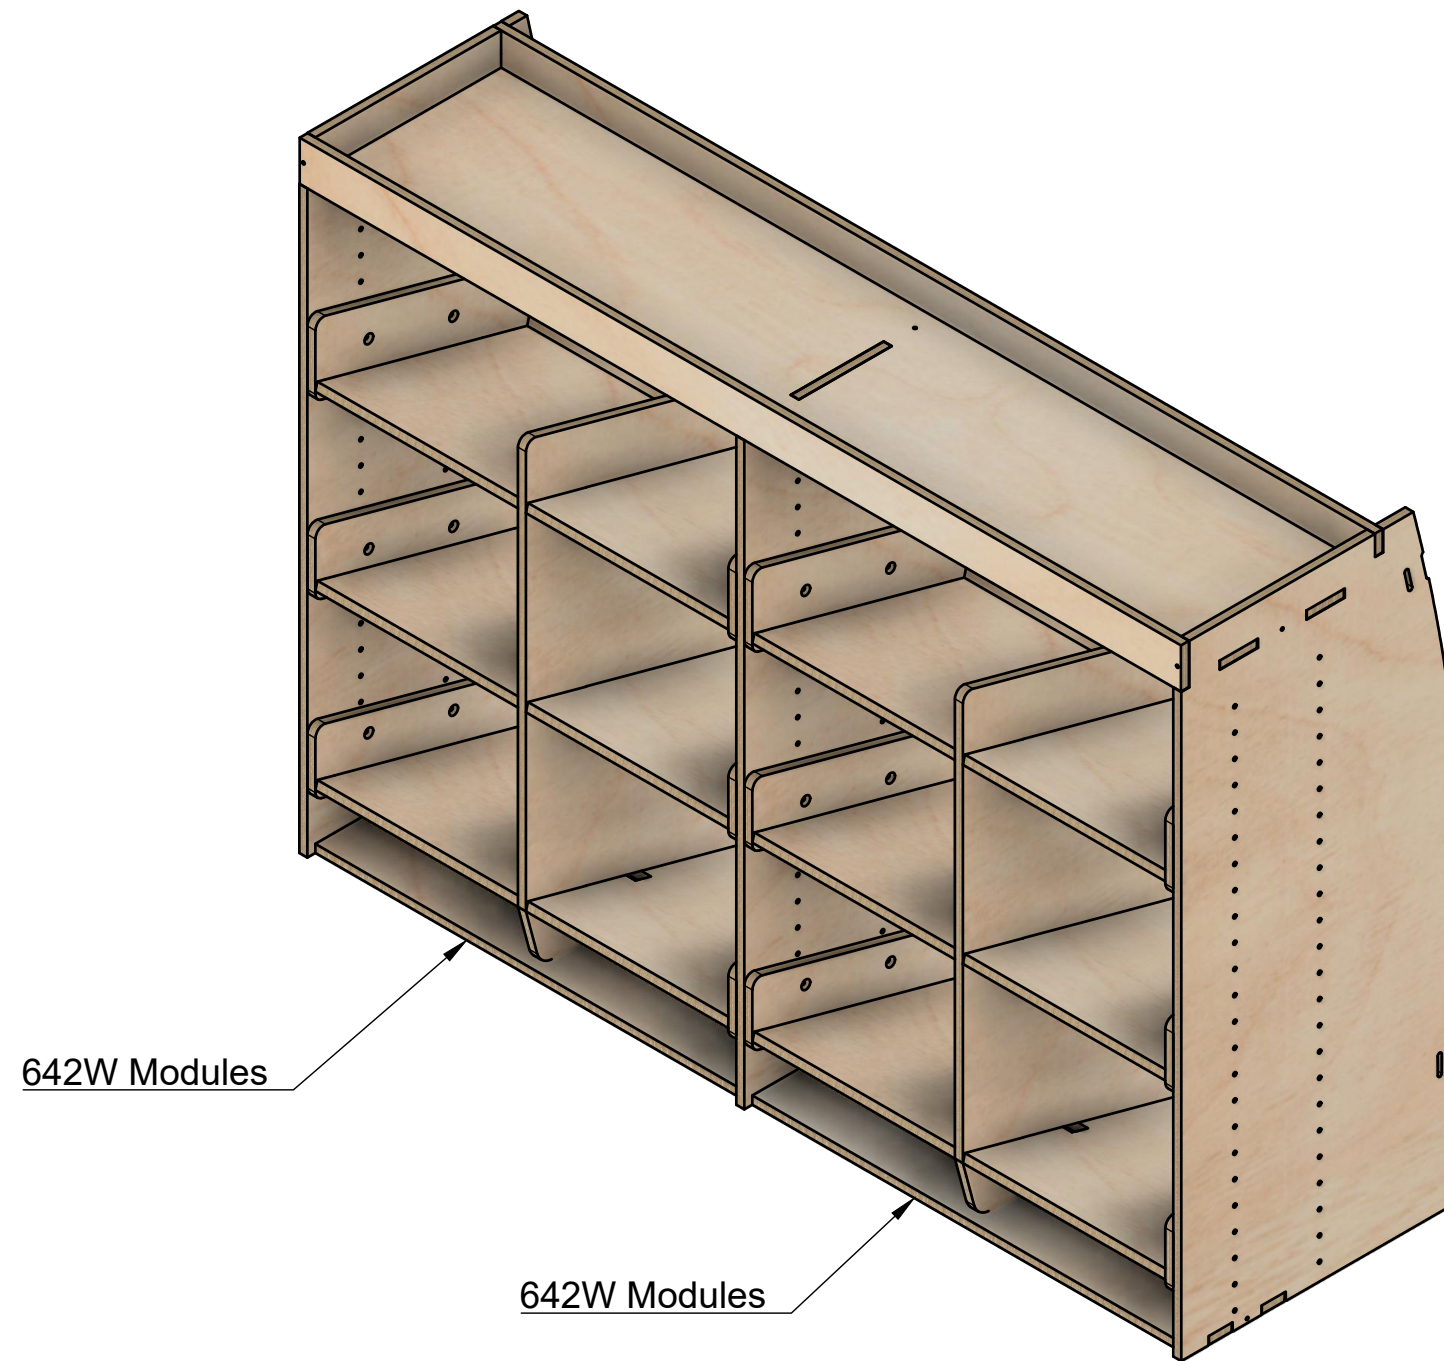

Euro Crate Rack | FF 374mm

SKU: FDCU_13_L2H1_12EO220_PSL_F374

Page 1 - Overview

All units in mm

Plywood thickness = 12mm

Euro Crate Rack | FF 374mm

SKU: FDCU_13_L2H1_12EO220_PSL_F374

Page 2 - External Dimensions

All units in mm

Plywood thickness = 12mm

Notes

- All dimensions on this page are external.

YOKE VANS

info@yoke-van-kits.co.uk

0208 132 9221

© 2023 Yoke CNC LTD

Euro Crate Rack | FF 374mm

SKU: FDCU_13_L2H1_12EO220_PSL_F374

Page 3 - Internal Dimensions

All units in mm

Plywood thickness = 12mm

Notes

- All dimensions on this page are internal.

YOKE VANS
info@yoke-van-kits.co.uk
0208 132 9221