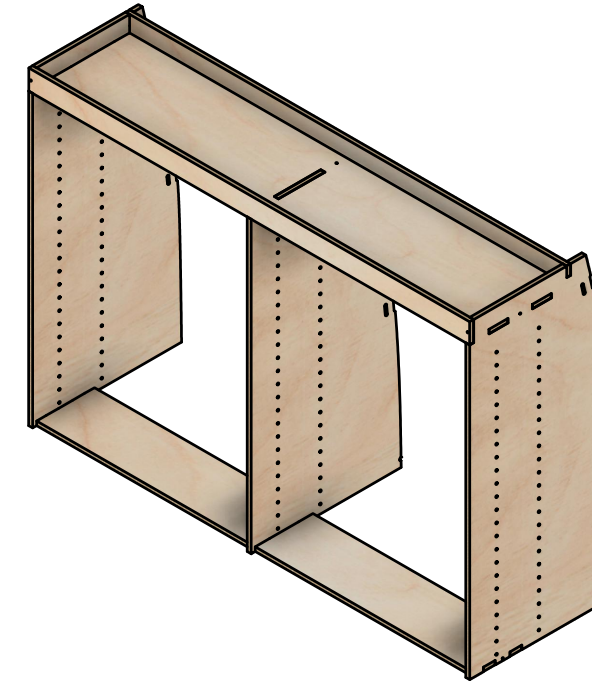

All units in mm

Plywood thickness = 12mm

Notes

- All dimensions on this page are external.

YOKE VANS

info@yoke-van-kits.co.uk

0208 132 9221

© 2023 Yoke CNC LTD

Euro Crate Rack | FF 374mm

SKU: FDCU_13_L2H1_12EO220_PSL_F374

Page 3 - Internal Dimensions

All units in mm

Plywood thickness = 12mm

Notes

- All dimensions on this page are internal.

YOKE VANS
info@yoke-van-kits.co.uk
0208 132 9221