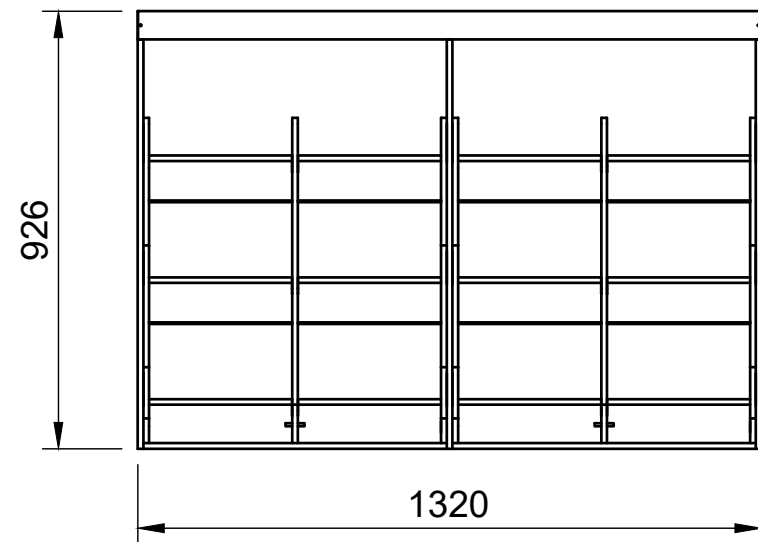

Euro Crate Rack | FF 374mm

SKU: FDCU_13_L2H1_12EO220_PSL_F374

Page 1 - Overview

All units in mm

Plywood thickness = 12mm

Euro Crate Rack | FF 374mm

SKU: FDCU_13_L2H1_12EO220_PSL_F374

Page 2 - External Dimensions

All units in mm

Plywood thickness = 12mm

Notes

- All dimensions on this page are external.

YOKE VANS

info@yoke-van-kits.co.uk

0208 132 9221

© 2023 Yoke CNC LTD

Euro Crate Rack | FF 374mm

SKU: FDCU_13_L2H1_12EO220_PSL_F374

Page 3 - Internal Dimensions

All units in mm

Plywood thickness = 12mm

Notes

- All dimensions on this page are internal.

YOKE VANS
info@yoke-van-kits.co.uk
0208 132 9221