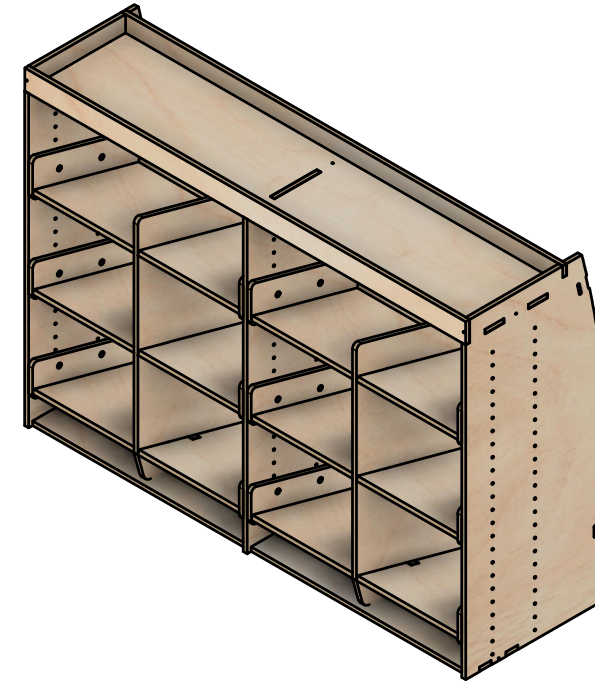

Euro Crate Rack | FF 374mm

SKU: FDCU_13_L2H1_12EO220_PSL_F374

Page 1 - Overview

All units in mm

Plywood thickness = 12mm

Euro Crate Rack | FF 374mm

SKU: FDCU_13_L2H1_12EO220_PSL_F374

Page 2 - External Dimensions

All units in mm

Plywood thickness = 12mm

Notes

- All dimensions on this page are external.

YOKE VANS

info@yoke-van-kits.co.uk

0208 132 9221

© 2023 Yoke CNC LTD

Euro Crate Rack | FF 374mm

SKU: FDCU_13_L2H1_12EO220_PSL_F374

Page 3 - Internal Dimensions

All units in mm

Plywood thickness = 12mm

Notes

- All dimensions on this page are internal.

YOKE VANS
info@yoke-van-kits.co.uk
0208 132 9221