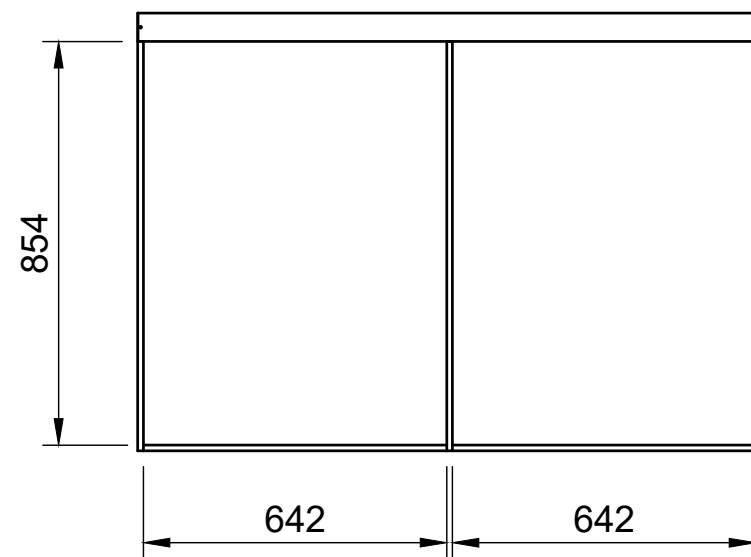

All units in mm

Plywood thickness = 12mm

Notes

- All dimensions on this page are external.

YOKE VANS

info@yoke-van-kits.co.uk

0208 132 9221

© 2023 Yoke CNC LTD

Euro Crate Rack | FF 374mm

SKU: FDCU_13_L2H1_12EO220_PSL_F374

Page 3 - Internal Dimensions

All units in mm

Plywood thickness = 12mm

Notes

- All dimensions on this page are internal.

YOKE VANS
info@yoke-van-kits.co.uk
0208 132 9221