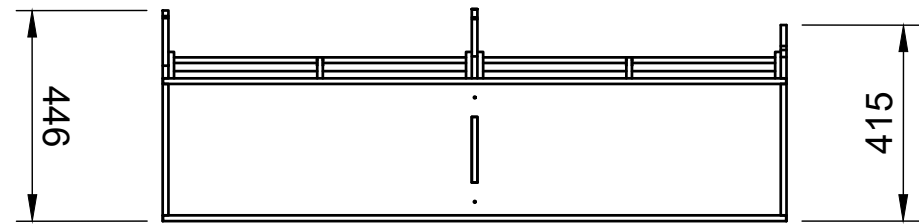

Euro Crate Rack | FF 374mm

SKU: FDCU_13_L2H1_12EO220_PSL_F374

Page 1 - Overview

All units in mm

Plywood thickness = 12mm

Euro Crate Rack | FF 374mm

SKU: FDCU_13_L2H1_12EO220_PSL_F374

Page 2 - External Dimensions

All units in mm

Plywood thickness = 12mm

Notes

- All dimensions on this page are external.

YOKE VANS

info@yoke-van-kits.co.uk

0208 132 9221

© 2023 Yoke CNC LTD

Euro Crate Rack | FF 374mm

SKU: FDCU_13_L2H1_12EO220_PSL_F374

Page 3 - Internal Dimensions

All units in mm

Plywood thickness = 12mm

Notes

- All dimensions on this page are internal.

YOKE VANS
info@yoke-van-kits.co.uk
0208 132 9221