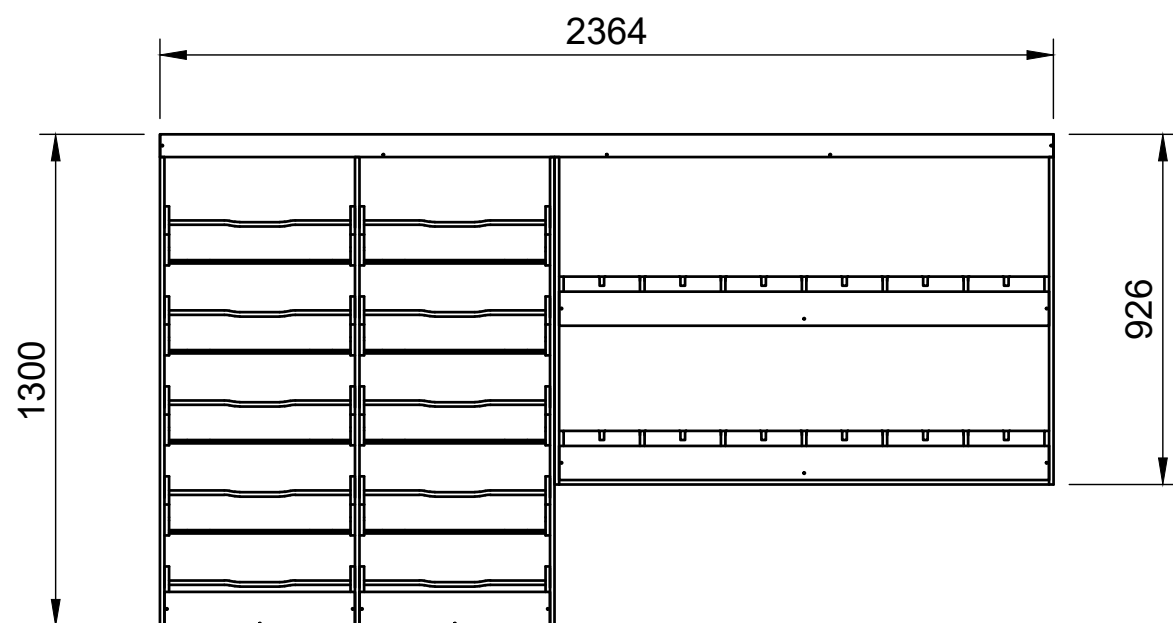

Combo No.4 | HLFF 374mm

SKU: FDCU_13_L2H1_C4_HF374

Page 1 - Overview

All units in mm

Plywood thickness = 12mm

Notes

- All modules have up/down adjustability.
- All Organiser Module dividers are removable/adjustable.

YOKE VANS
info@yoke-van-kits.co.uk
0208 132 9221

© 2023 Yoke CNC LTD

Combo No.4 | HFFF 374mm

SKU: FDCU_13_L2H1_C4_HF374

Page 2 - External Dimensions

All units in mm

Plywood thickness = 12mm

Notes

- All dimensions on this page are external.

YOKE VANS
info@yoke-van-kits.co.uk
0208 132 9221

© 2023 Yoke CNC LTD

Combo No.4 | HFFF 374mm

SKU: FDCU_13_L2H1_C4_HF374

Page 3 - Internal Dimensions

All units in mm