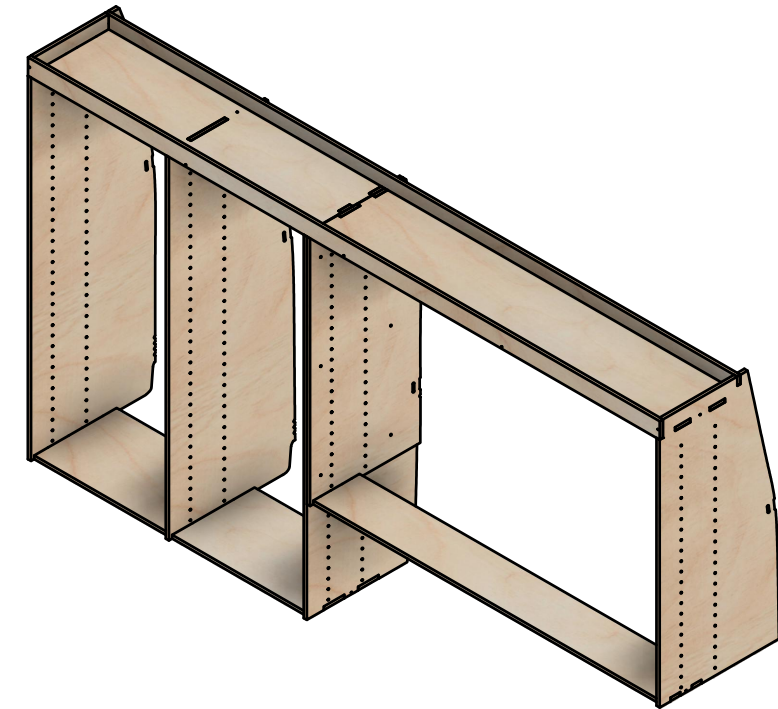

Combo No.4 | HFFF 374mm

SKU: FDCU_13_L2H1_C4_HF374

Page 3 - Internal Dimensions

All units in mm

Plywood thickness = 12mm

Notes

- All dimensions on this page are internal.

YOKE VANS
info@yoke-van-kits.co.uk
0208 132 9221