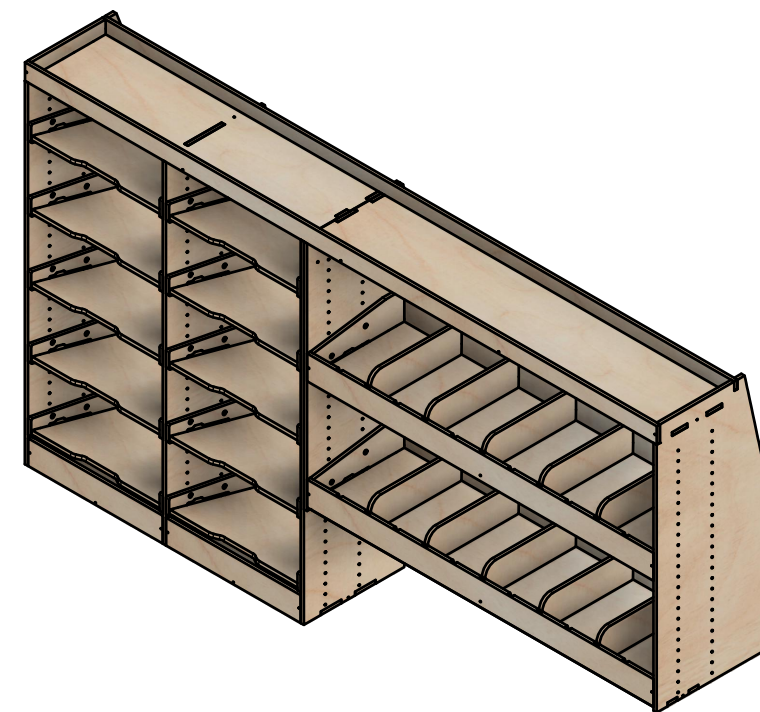

Combo No.4 | HLFF 374mm

SKU: FDCU_13_L2H1_C4_HF374

Page 1 - Overview

All units in mm

Plywood thickness = 12mm

Notes

- All modules have up/down adjustability.
- All Organiser Module dividers are removable/adjustable.

YOKE VANS
info@yoke-van-kits.co.uk
0208 132 9221

© 2023 Yoke CNC LTD

Combo No.4 | HFFF 374mm

SKU: FDCU_13_L2H1_C4_HF374

Page 2 - External Dimensions

All units in mm

Plywood thickness = 12mm

Notes