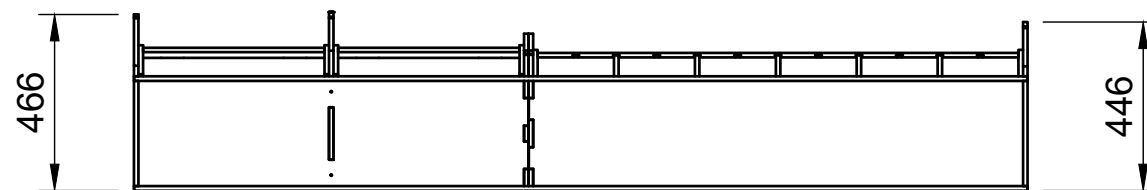

Combo No.4 | HLFF 374mm

SKU: FDCU_13_L2H1_C4_HF374

Page 1 - Overview

All units in mm

Plywood thickness = 12mm

Notes

- All modules have up/down adjustability.
- All Organiser Module dividers are removable/adjustable.

YOKE VANS
info@yoke-van-kits.co.uk
0208 132 9221

© 2023 Yoke CNC LTD

Combo No.4 | HFFF 374mm

SKU: FDCU_13_L2H1_C4_HF374

Page 2 - External Dimensions

All units in mm

Plywood thickness = 12mm

Notes

- All dimensions on this page are external.

YOKE VANS
info@yoke-van-kits.co.uk
0208 132 9221

© 2023 Yoke CNC LTD

Combo No.4 | HFFF 374mm

SKU: FDCU_13_L2H1_C4_HF374

Page 3 - Internal Dimensions

All units in mm