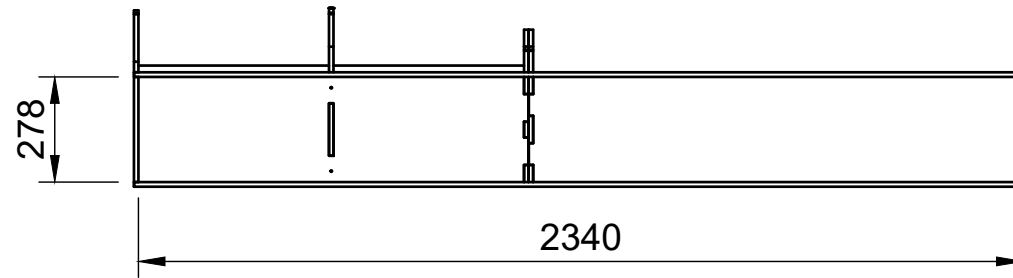

Combo No.4 | HFFF 374mm

SKU: FDCU_13_L2H1_C4_HF374

Page 3 - Internal Dimensions

All units in mm

Plywood thickness = 12mm

Notes

- All dimensions on this page are internal.

YOKE VANS
info@yoke-van-kits.co.uk
0208 132 9221