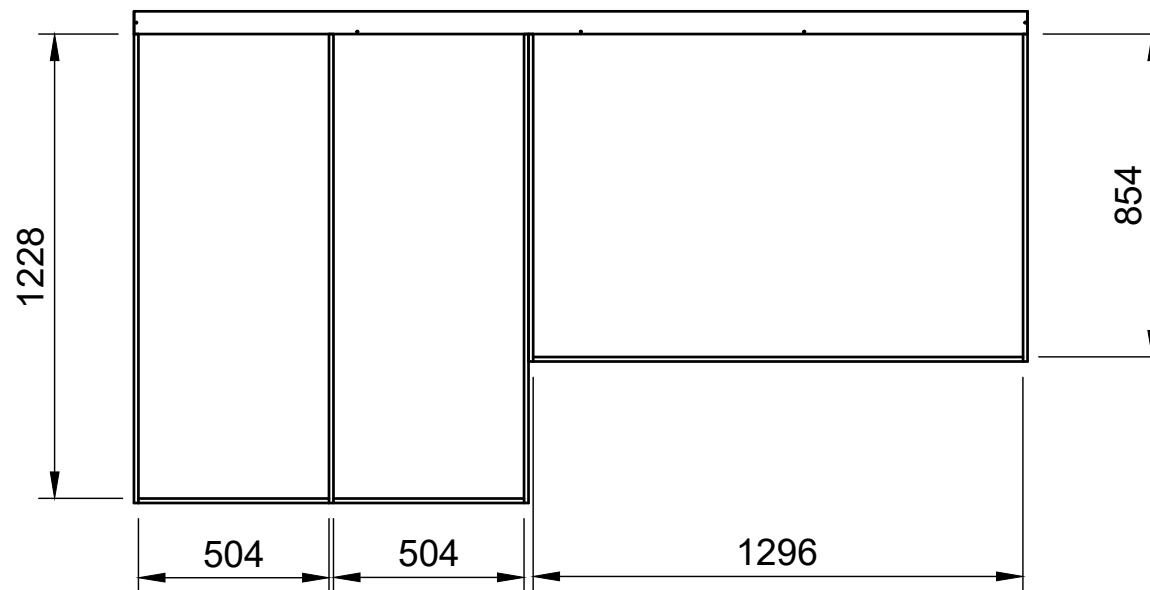

Combo No.4 | HFFF 374mm

SKU: FDCU_13_L2H1_C4_HF374

Page 3 - Internal Dimensions

All units in mm

Plywood thickness = 12mm

Notes

- All dimensions on this page are internal.

YOKE VANS
info@yoke-van-kits.co.uk
0208 132 9221