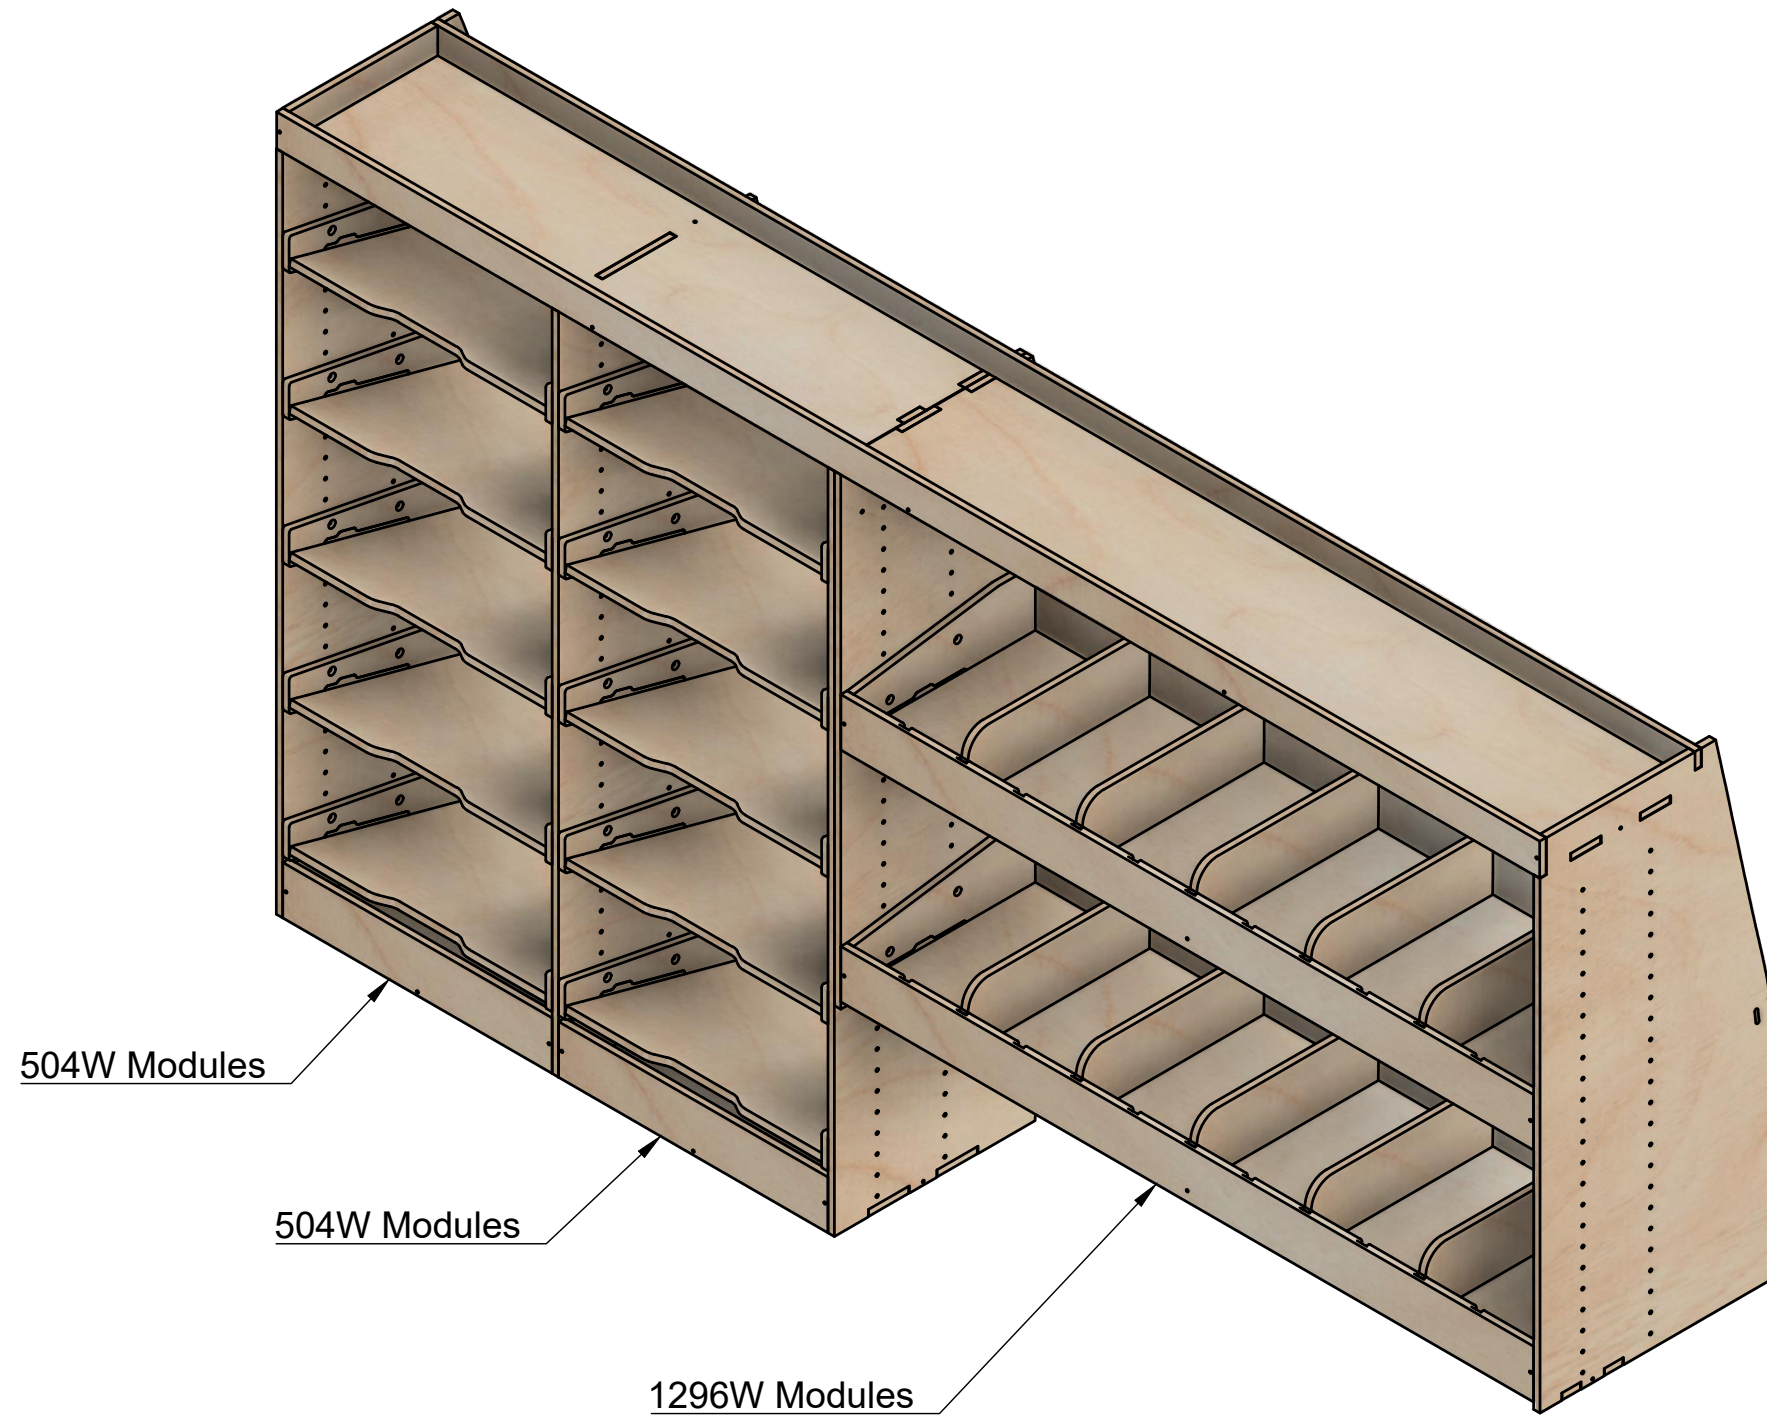

Combo No.4 | HLFF 374mm

SKU: FDCU_13_L2H1_C4_HF374

Page 1 - Overview

All units in mm

Plywood thickness = 12mm

Notes

- All modules have up/down adjustability.
- All Organiser Module dividers are removable/adjustable.

YOKE VANS
info@yoke-van-kits.co.uk
0208 132 9221

© 2023 Yoke CNC LTD

Combo No.4 | HFFF 374mm

SKU: FDCU_13_L2H1_C4_HF374

Page 2 - External Dimensions

All units in mm

Plywood thickness = 12mm

Notes