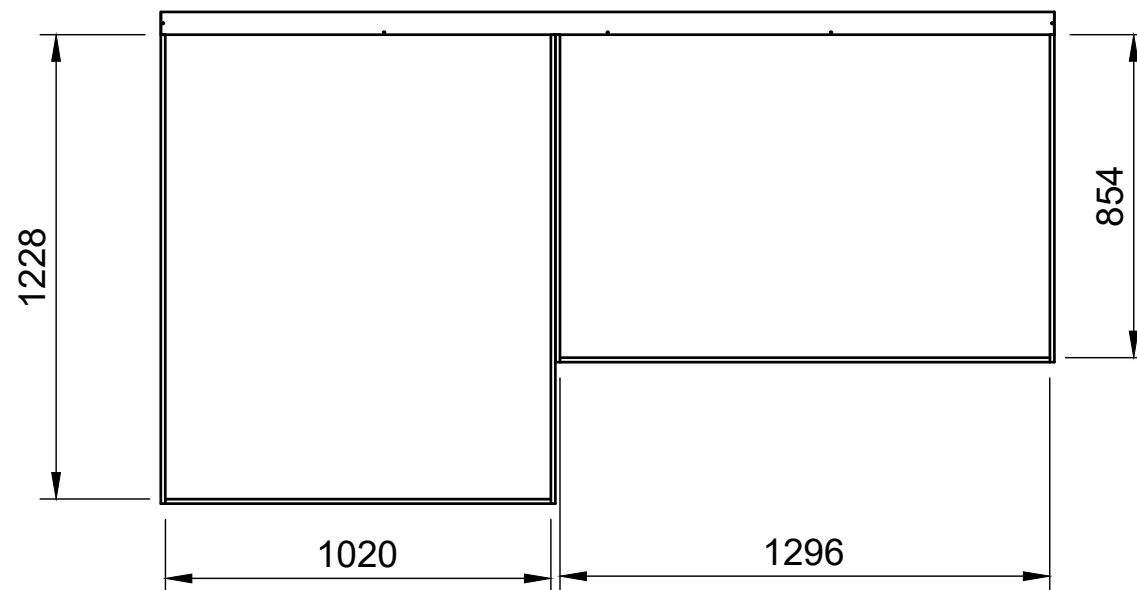

Combo No.1 | HFFF 374mm

SKU: FDCU_13_L2H1_C7_HF374

Page 3 - Internal Dimensions

All units in mm

Plywood thickness = 12mm

Notes

- All dimensions on this page are internal.