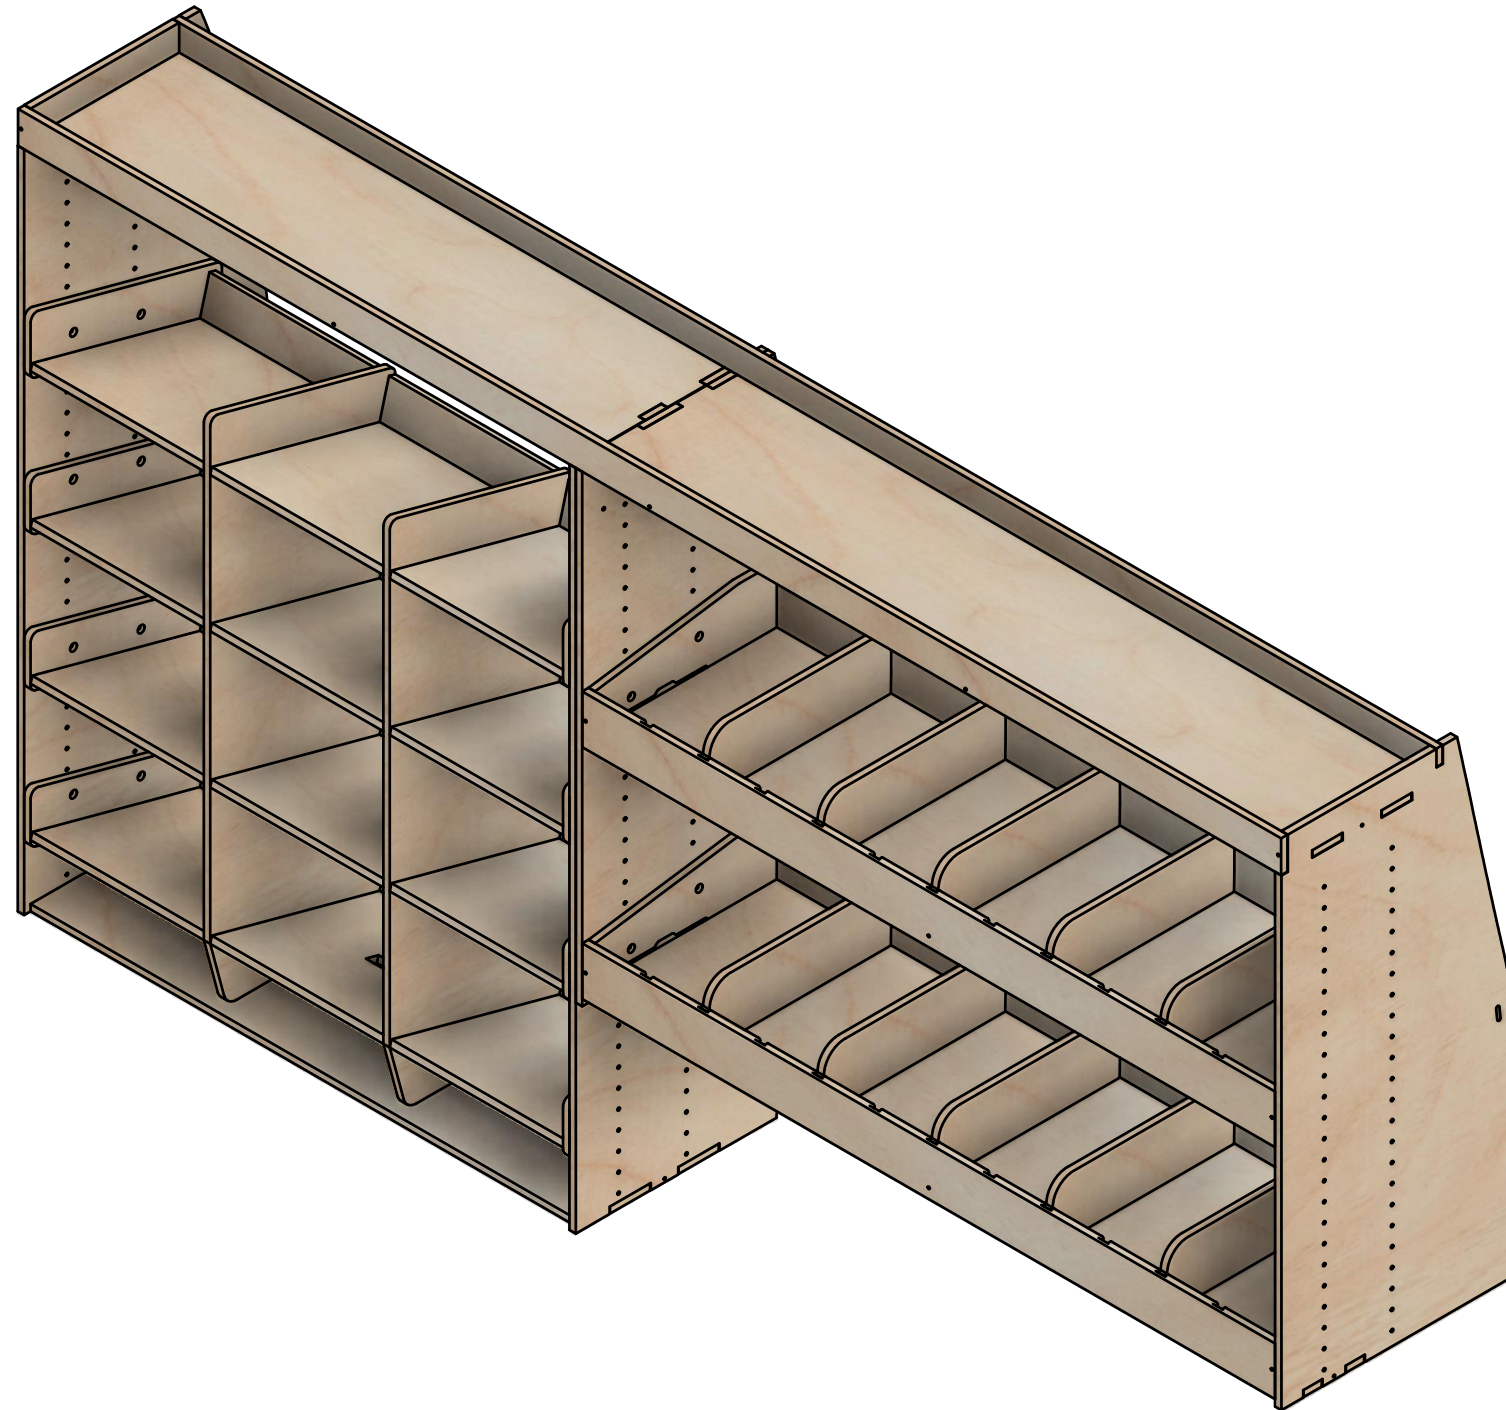

# Combo No.1 | HLFF 374mm

SKU: FDCU\_13\_L2H1\_C7\_HF374

### Notes

- Euro crate module has set spacing.
- Organiser Module dividers are removable/adjustable.
- Organiser Modules have up/down adjustability.

**YOKE VANS**

info@yoke-van-kits.co.uk

0208 132 9221

© 2023 Yoke CNC LTD