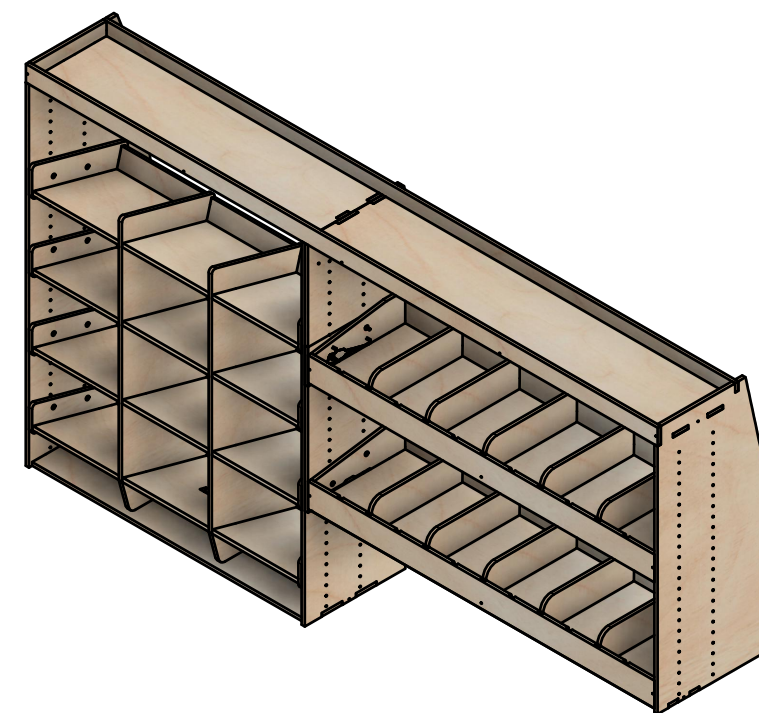

Combo No.1 | HFFF 374mm

SKU: FDCU_13_L2H1_C7_HF374

Page 2 - External Dimensions

All units in mm

Plywood thickness = 12mm

Notes

- All dimensions on this page are external.

YOKE VANS
info@yoke-van-kits.co.uk
0208 132 9221