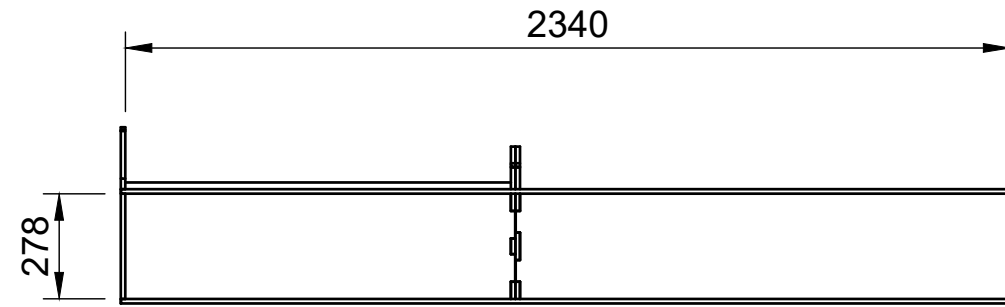

Combo No.1 | HFFF 374mm

SKU: FDCU_13_L2H1_C7_HF374

Page 3 - Internal Dimensions

All units in mm

Plywood thickness = 12mm

Notes

- All dimensions on this page are internal.