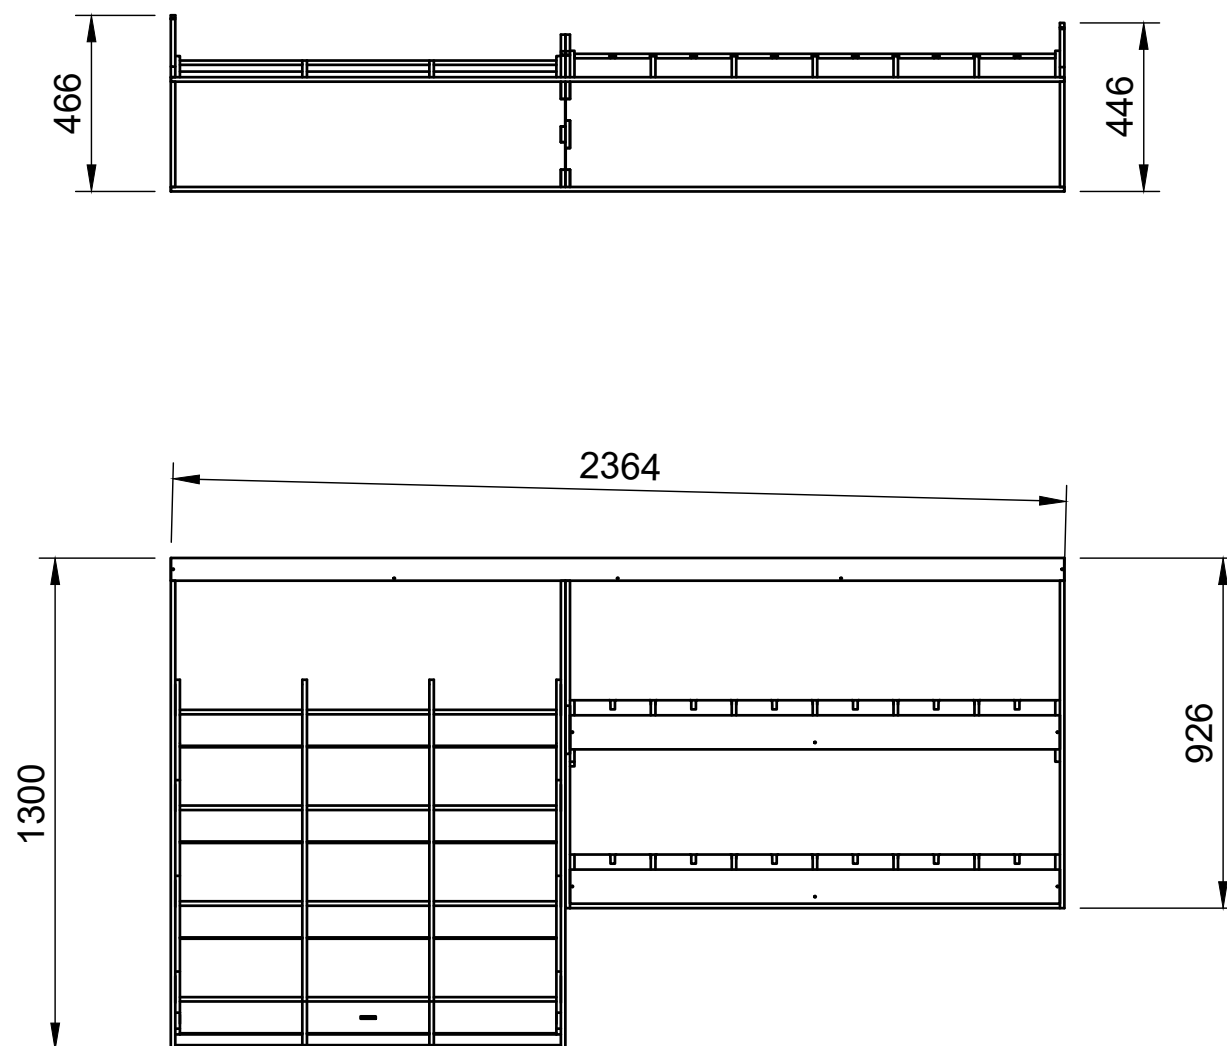

## Page 2 - External Dimensions

All units in mm

Plywood thickness = 12mm

### Notes

- All dimensions on this page are internal.