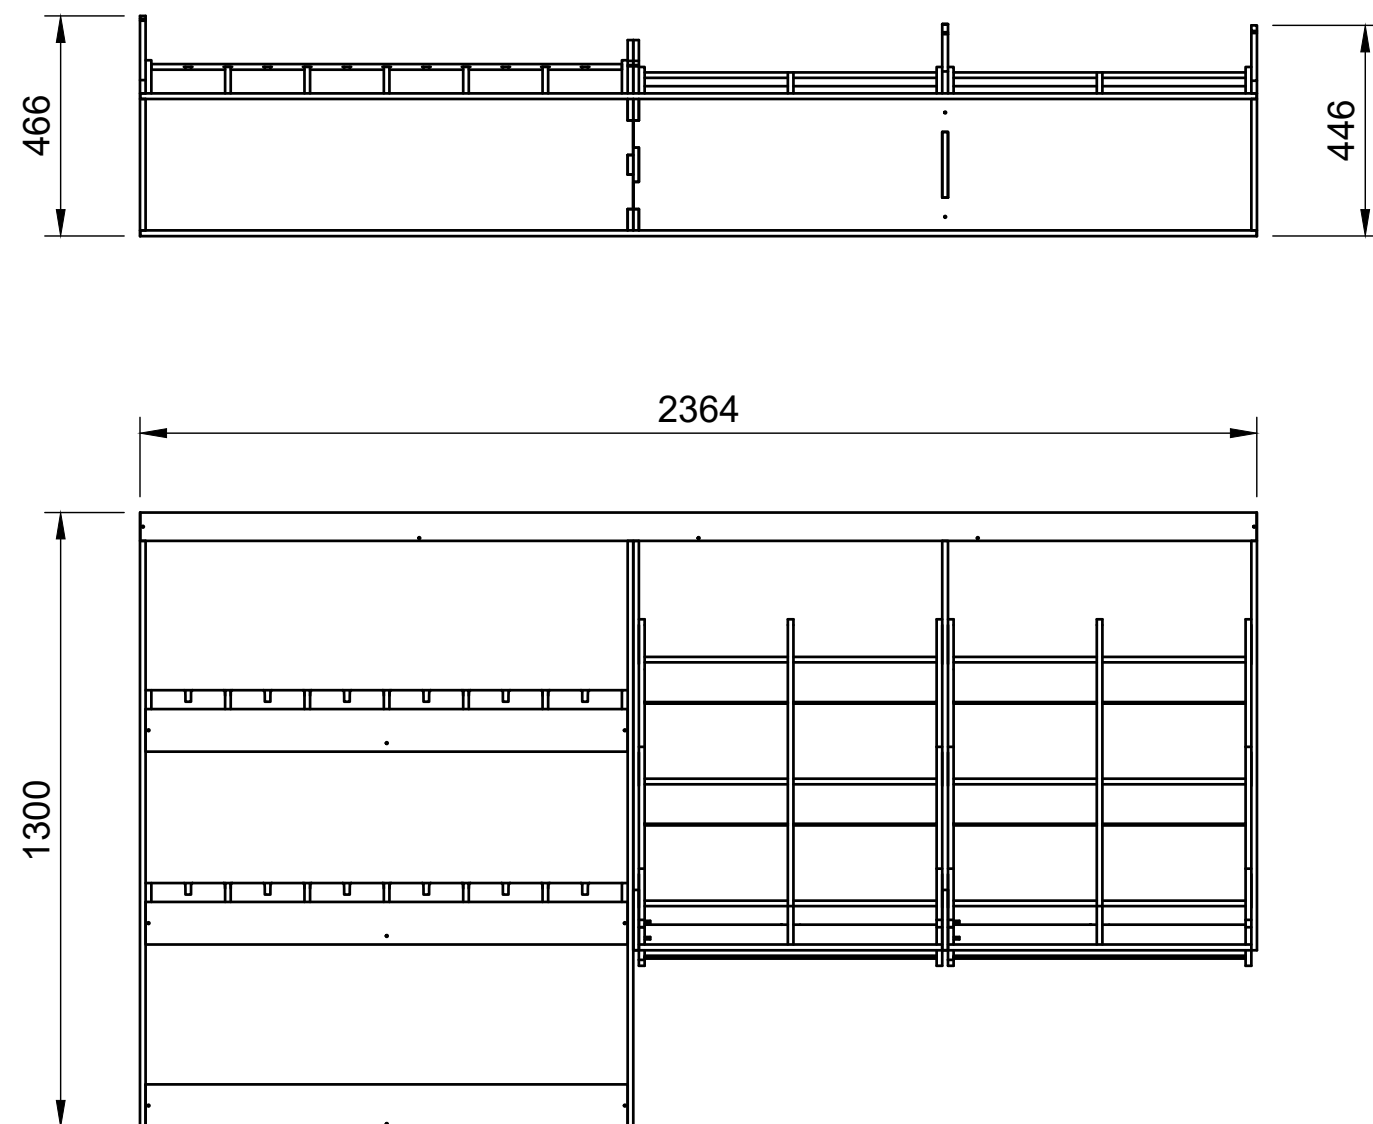

Combo No.8 | HLFF 374mm

SKU: FDCU_13_L2H1_C8_HF374

Page 1 - Overview

All units in mm

Plywood thickness = 12mm

Notes

- Euro crate modules have set-spacing.
- Organiser modules have up/down adjustability.
- Organiser module dividers are removable/adjustable.

YOKE VANS

info@yoke-van-kits.co.uk

0208 132 9221

© 2023 Yoke CNC LTD

PRODUCT NAME

SKU: SKU CODE

Page 2 - External Dimensions

All units in mm

Plywood thickness = 12mm

Notes

- All dimensions on this page are external.

YOKE VANS
info@yoke-van-kits.co.uk
0208 132 9221

© 2023 Yoke CNC LTD

Combo No.8 | HLFF 374mm

SKU: FDCU_13_L2H1_C8_HF374

Page 3 - Internal Dimensions

All units in mm

Plywood thickness = 12mm

Notes

- All dimensions on this page are internal.

YOKE VANS
info@yoke-van-kits.co.uk
0208 132 9221

© 2023 Yoke CNC LTD