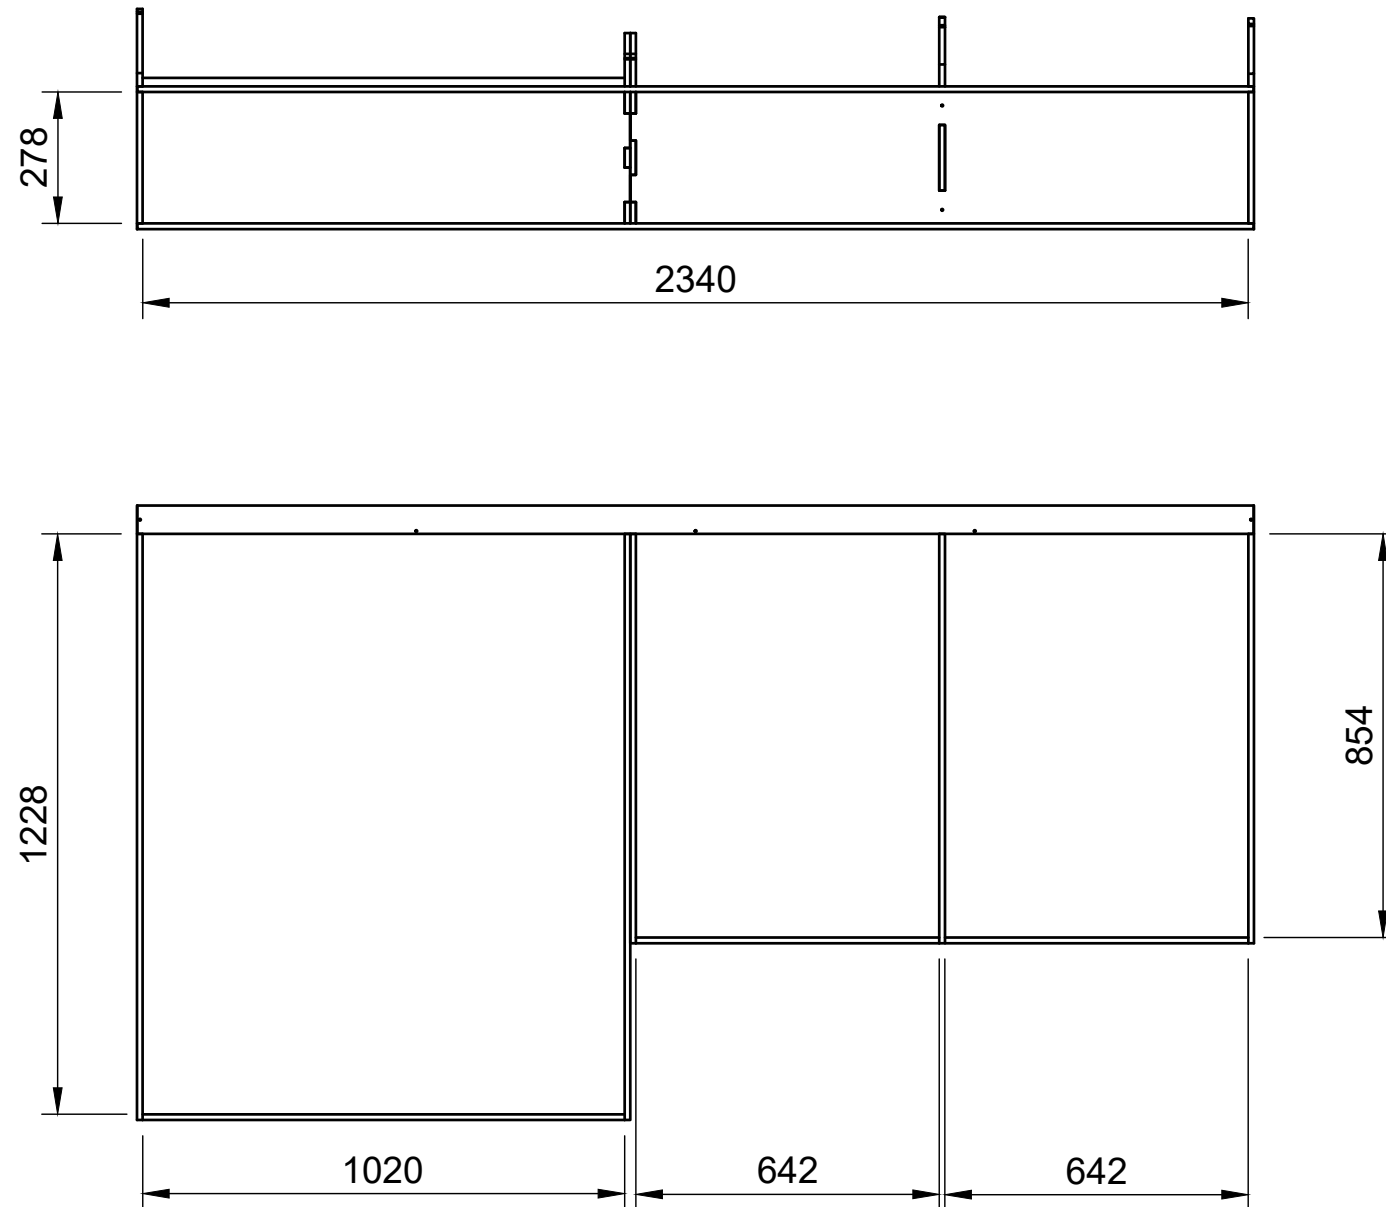

Plywood thickness = 12mm

Notes

- All dimensions on this page are external.

YOKE VANS
info@yoke-van-kits.co.uk
0208 132 9221

© 2023 Yoke CNC LTD

Combo No.8 | HLFF 374mm

SKU: FDCU_13_L2H1_C8_HF374

Page 3 - Internal Dimensions

All units in mm

Plywood thickness = 12mm

Notes

- All dimensions on this page are internal.

YOKE VANS
info@yoke-van-kits.co.uk
0208 132 9221

© 2023 Yoke CNC LTD