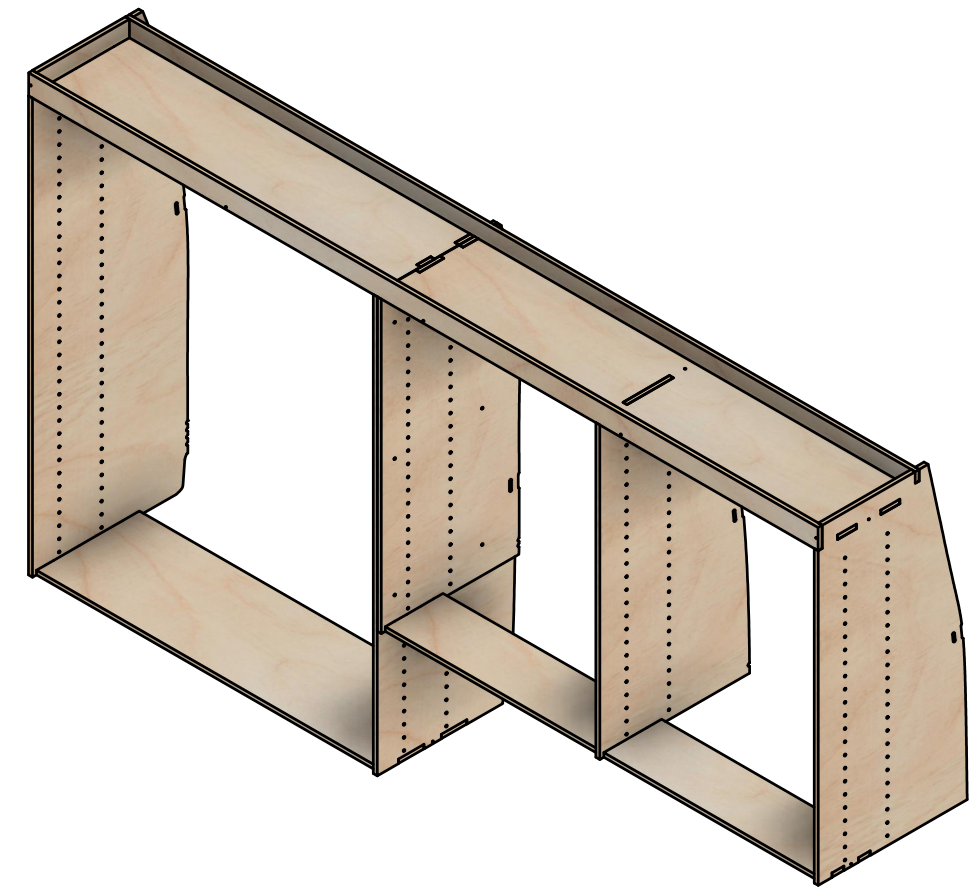

Plywood thickness = 12mm

Notes

- All dimensions on this page are external.

YOKE VANS
info@yoke-van-kits.co.uk
0208 132 9221

© 2023 Yoke CNC LTD

Combo No.8 | HLFF 374mm

SKU: FDCU_13_L2H1_C8_HF374

Page 3 - Internal Dimensions