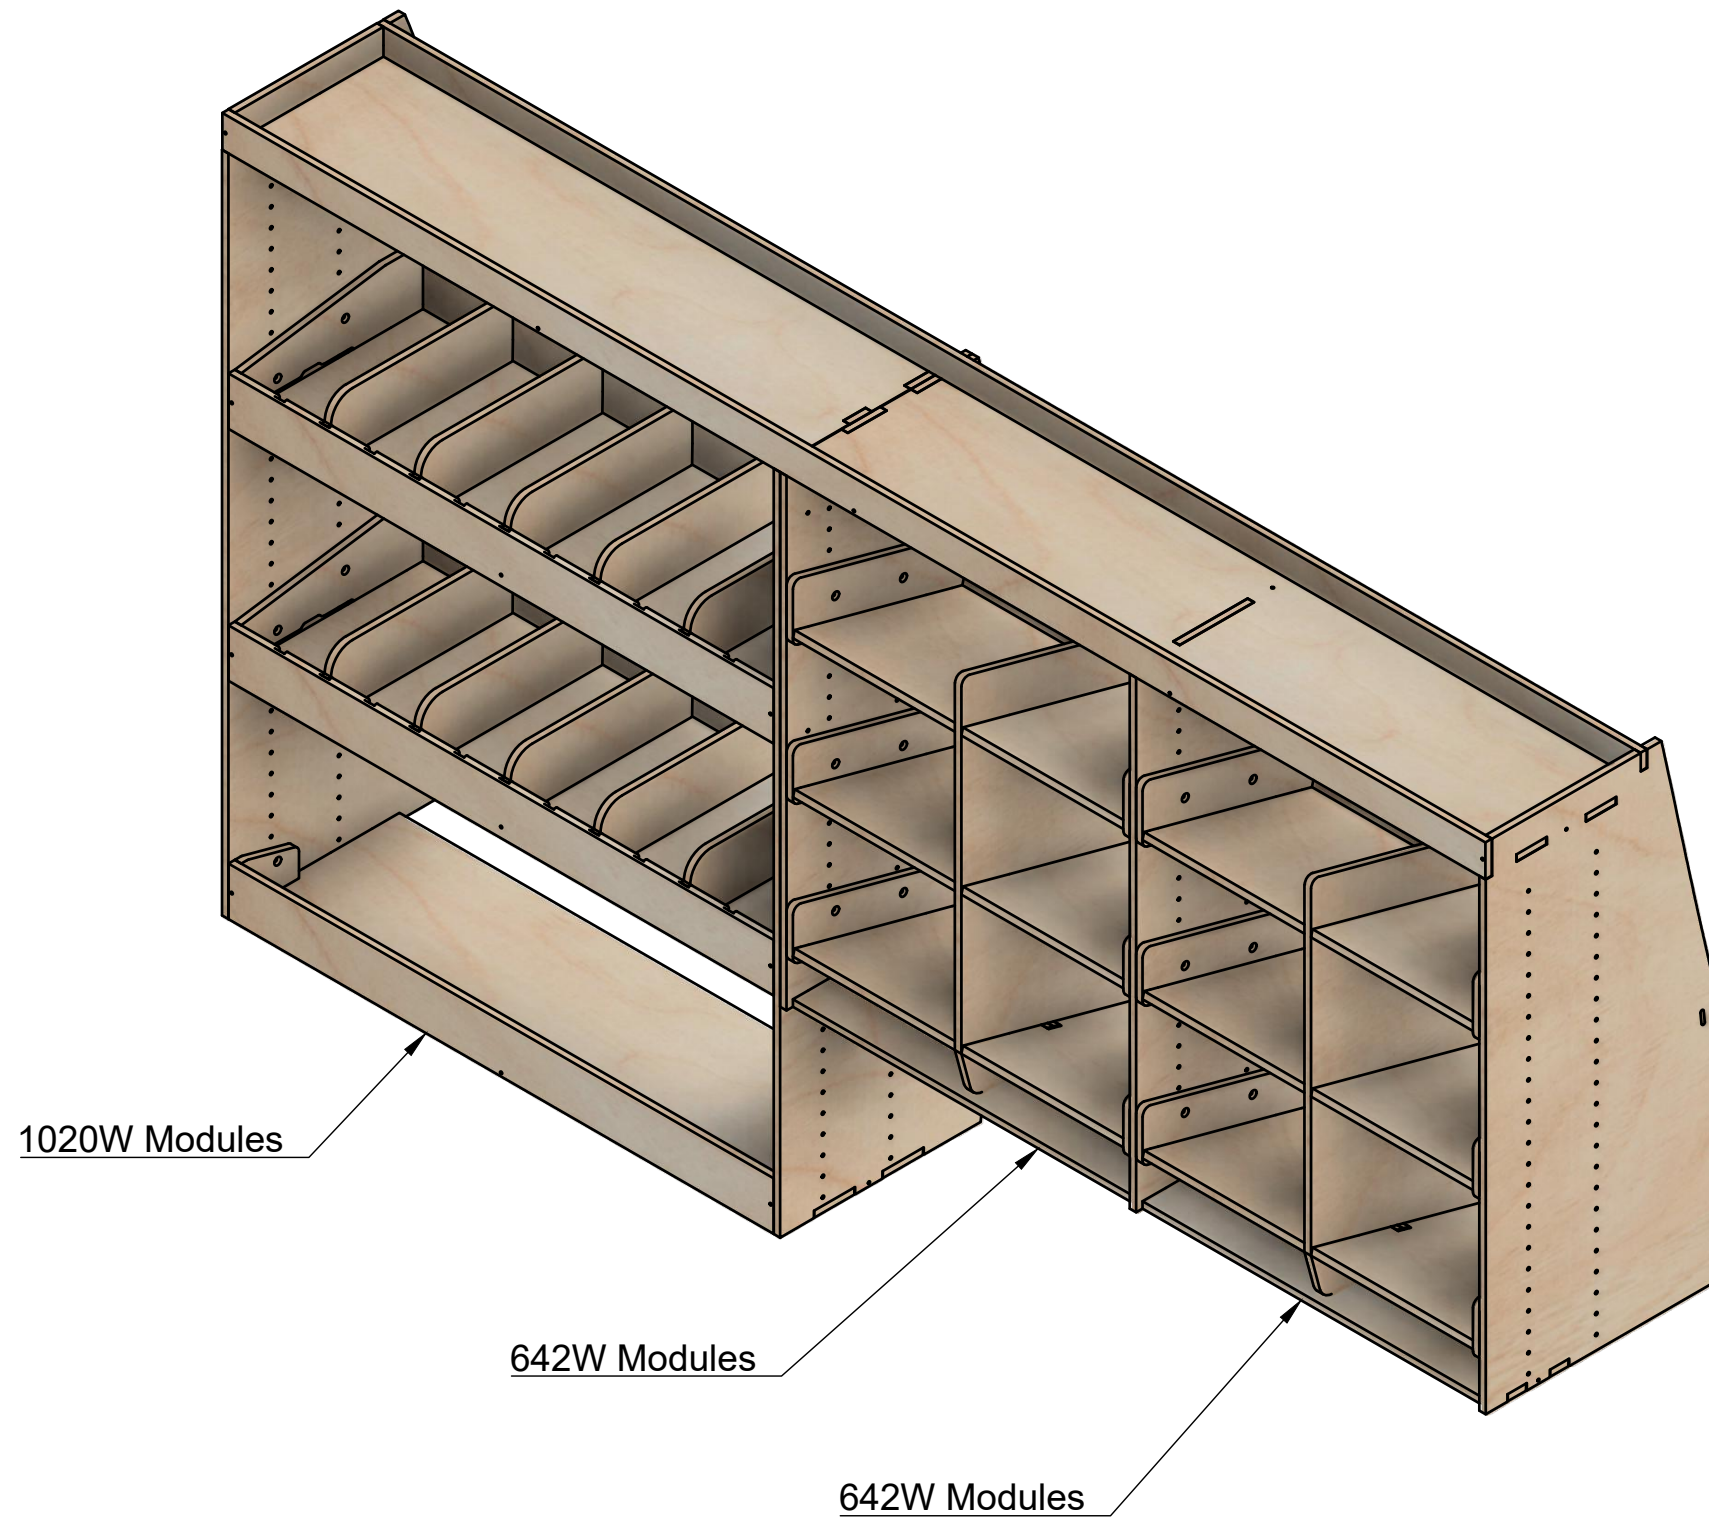

Combo No.8 | HLFF 374mm

SKU: FDCU_13_L2H1_C8_HF374

Page 1 - Overview

All units in mm

Plywood thickness = 12mm

Notes

- Euro crate modules have set-spacing.
- Organiser modules have up/down adjustability.
- Organiser module dividers are removable/adjustable.

Plywood thickness = 12mm

Notes

- All dimensions on this page are external.

YOKE VANS
info@yoke-van-kits.co.uk
0208 132 9221

© 2023 Yoke CNC LTD

Combo No.8 | HLFF 374mm

SKU: FDCU_13_L2H1_C8_HF374

Page 3 - Internal Dimensions