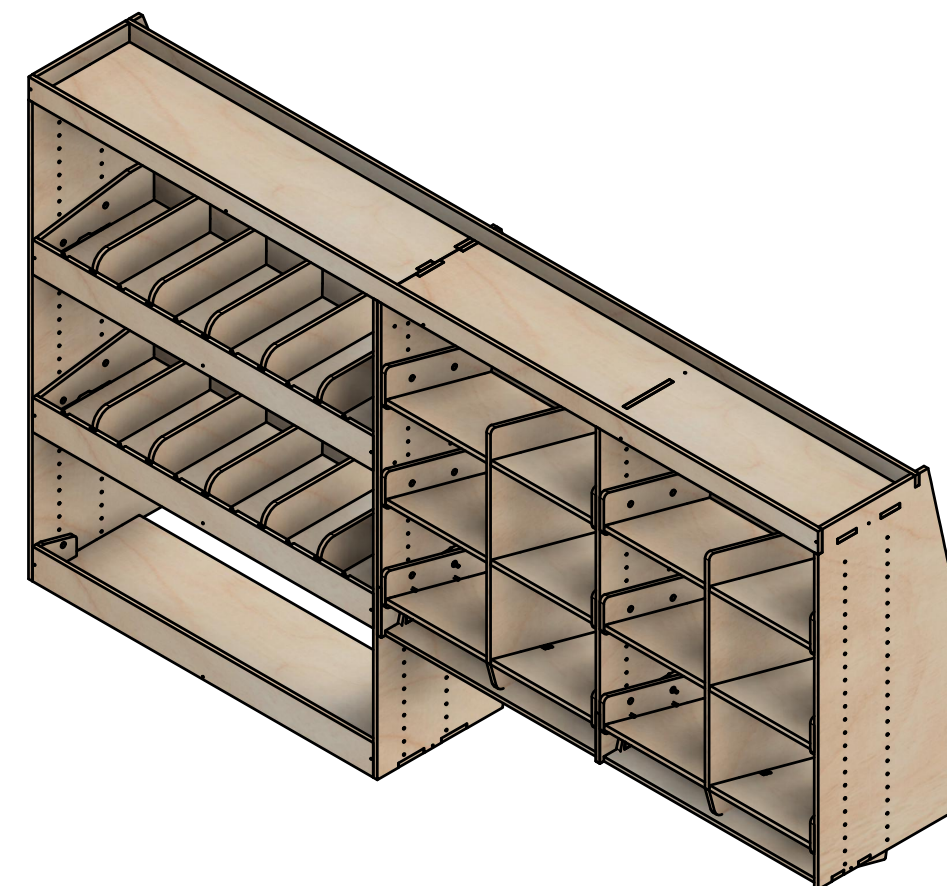

PRODUCT NAME

SKU: SKU CODE

Page 2 - External Dimensions

All units in mm

Plywood thickness = 12mm

Notes

- All dimensions on this page are external.

YOKE VANS
info@yoke-van-kits.co.uk
0208 132 9221

© 2023 Yoke CNC LTD