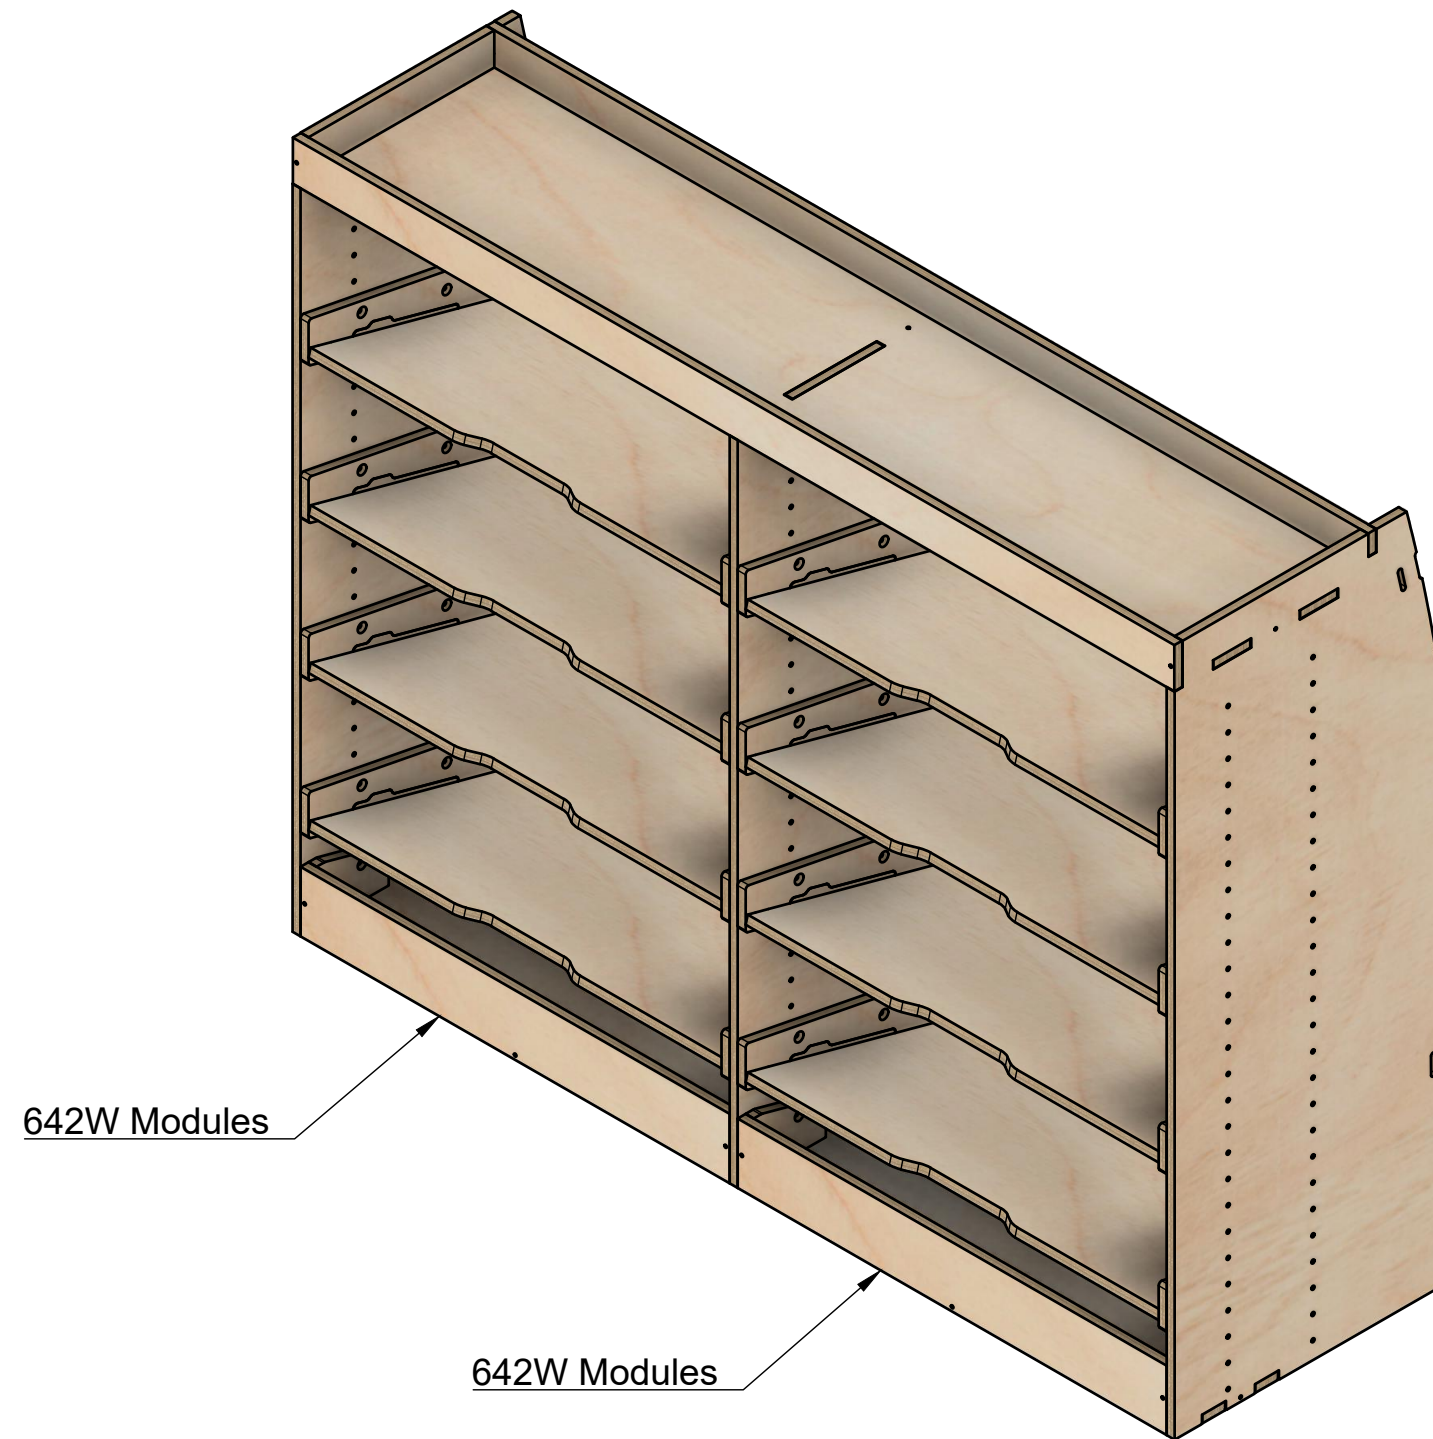

Toolbox Stack No.2B | FLFF 272mm

SKU: FDCU_13_L2H1_TBS2B_F272

Page 1 - Overview

All units in mm

Plywood thickness = 12mm

Toolbox Stack No.2B | FLFF 272mm

SKU: FDCU_13_L2H1_TBS2B_F272

Page 2 - External Dimensions

All units in mm

Plywood thickness = 12mm

Notes

- All dimensions on this page are external.

YOKE VANS

info@yoke-van-kits.co.uk

0208 132 9221

© 2023 Yoke CNC LTD

Toolbox Stack No.2B | FLFF 272mm

SKU: FDCU_13_L2H1_TBS2B_F272

Page 3 - Internal Dimensions

All units in mm

Plywood thickness = 12mm

Notes

- All dimensions on this page are internal.