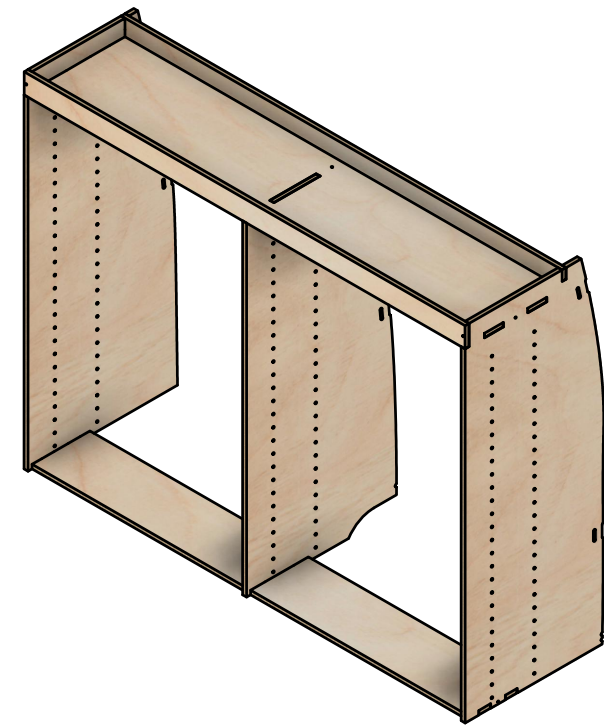

Toolbox Stack No.2B | FLFF 272mm

SKU: FDCU_13_L2H1_TBS2B_F272

Page 1 - Overview

All units in mm

Plywood thickness = 12mm

Toolbox Stack No.2B | FLFF 272mm

SKU: FDCU_13_L2H1_TBS2B_F272

Page 2 - External Dimensions

All units in mm

Plywood thickness = 12mm

Notes

- All dimensions on this page are external.

YOKE VANS

info@yoke-van-kits.co.uk

0208 132 9221

© 2023 Yoke CNC LTD

Toolbox Stack No.2B | FLFF 272mm

SKU: FDCU_13_L2H1_TBS2B_F272

Page 3 - Internal Dimensions

All units in mm

Plywood thickness = 12mm

Notes

- All dimensions on this page are internal.