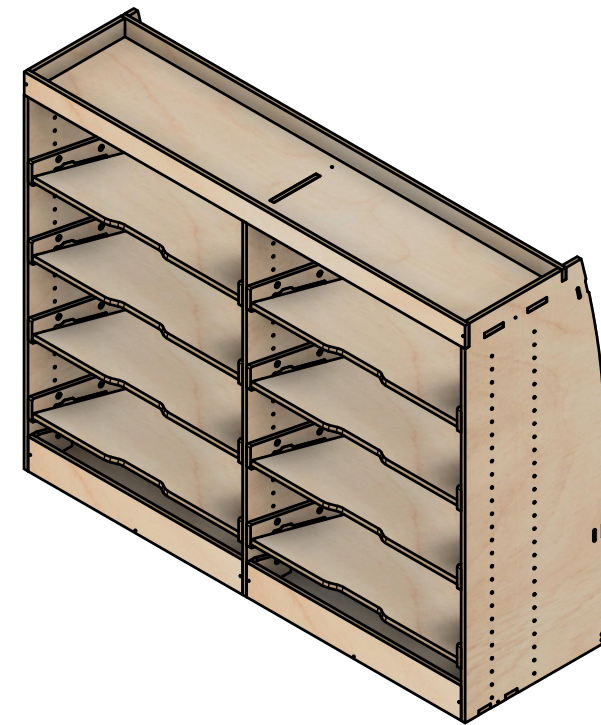

Toolbox Stack No.2B | FLFF 272mm

SKU: FDCU_13_L2H1_TBS2B_F272

Page 1 - Overview

All units in mm

Plywood thickness = 12mm

Toolbox Stack No.2B | FLFF 272mm

SKU: FDCU_13_L2H1_TBS2B_F272

Page 2 - External Dimensions

All units in mm

Plywood thickness = 12mm

Notes

- All dimensions on this page are external.

YOKE VANS

info@yoke-van-kits.co.uk

0208 132 9221

© 2023 Yoke CNC LTD

Toolbox Stack No.2B | FLFF 272mm

SKU: FDCU_13_L2H1_TBS2B_F272

Page 3 - Internal Dimensions

All units in mm

Plywood thickness = 12mm

Notes

- All dimensions on this page are internal.