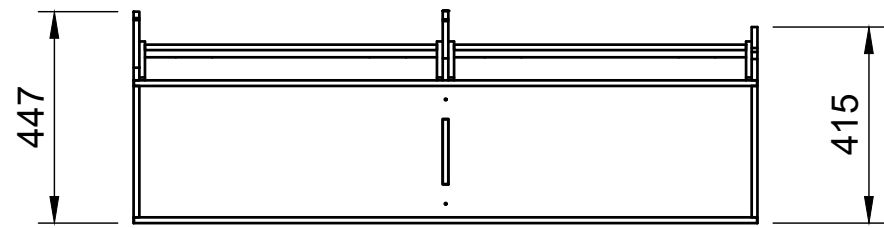

Toolbox Stack No.2B | FLFF 272mm

SKU: FDCU_13_L2H1_TBS2B_F272

Page 1 - Overview

All units in mm

Plywood thickness = 12mm

Toolbox Stack No.2B | FLFF 272mm

SKU: FDCU_13_L2H1_TBS2B_F272

Page 2 - External Dimensions

All units in mm

Plywood thickness = 12mm

Notes

- All dimensions on this page are external.

YOKE VANS

info@yoke-van-kits.co.uk

0208 132 9221

© 2023 Yoke CNC LTD

Toolbox Stack No.2B | FLFF 272mm

SKU: FDCU_13_L2H1_TBS2B_F272

Page 3 - Internal Dimensions

All units in mm

Plywood thickness = 12mm

Notes

- All dimensions on this page are internal.