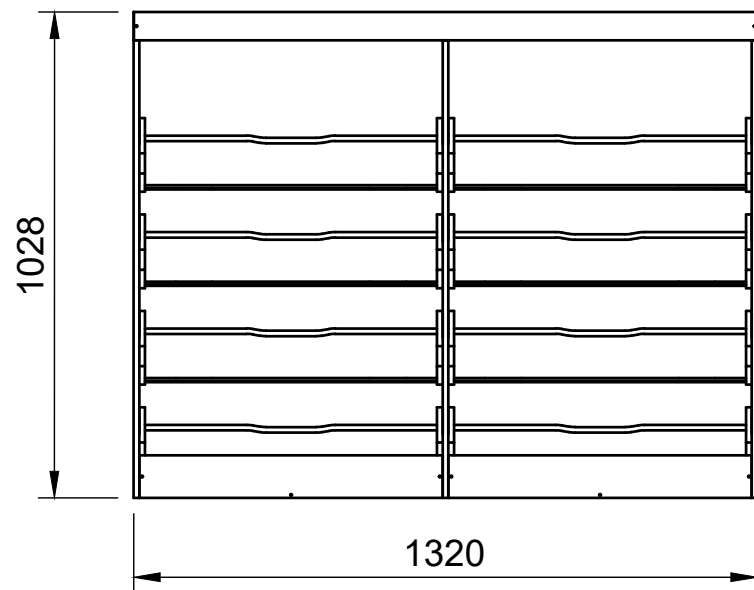

Toolbox Stack No.2B | FLFF 272mm

SKU: FDCU_13_L2H1_TBS2B_F272

Page 1 - Overview

All units in mm

Plywood thickness = 12mm

Toolbox Stack No.2B | FLFF 272mm

SKU: FDCU_13_L2H1_TBS2B_F272

Page 2 - External Dimensions

All units in mm

Plywood thickness = 12mm

Notes

- All dimensions on this page are external.

YOKE VANS

info@yoke-van-kits.co.uk

0208 132 9221

© 2023 Yoke CNC LTD