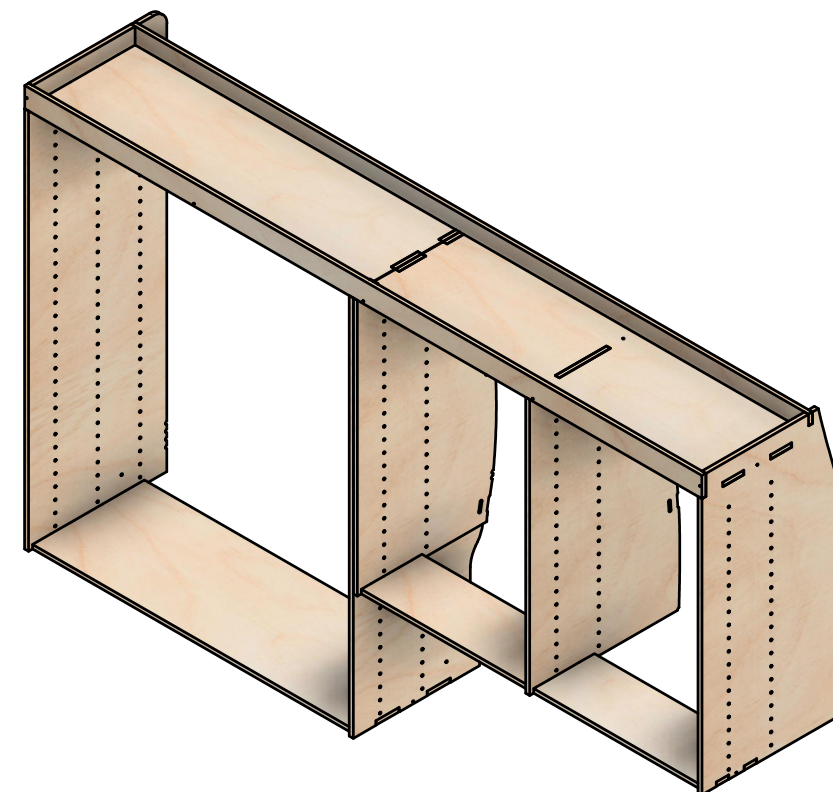

Citroen Dispatch | 2016on | L2H1 (MWB) | Panel Van
Peugeot Expert | 2016on | L2H1 (MWB) | Panel Van
Toyota Proace | 2016on | L2H1 (MWB) | Panel Van
Vauxhall Vivaro | 2019on | L1H1 (SWB) | Panel Van

Combo No.15 | HLFF 374mm

SKU: EDP_16_L1-2_C15_FH374

Page 3 - Internal Dimensions

All units in mm

Plywood thickness = 12mm

Notes

- All units on this page are internal.

YOKE VANS
info@yoke-van-kits.co.uk
0208 132 9221

© 2023 Yoke CNC LTD