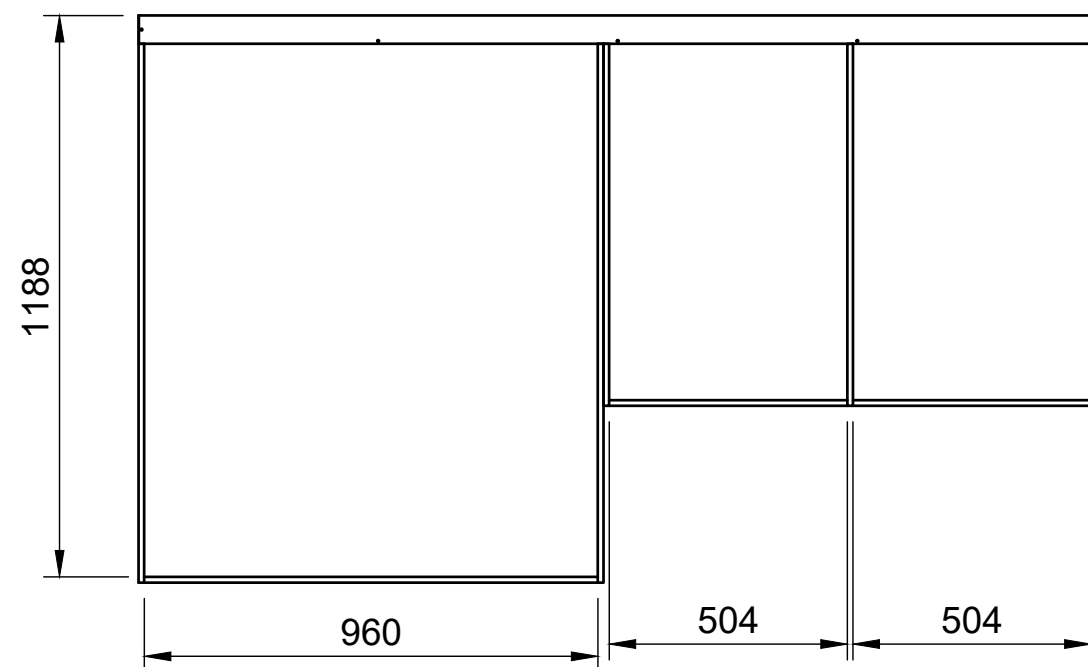

Citroen Dispatch | 2016on | L2H1 (MWB) | Panel Van
Peugeot Expert | 2016on | L2H1 (MWB) | Panel Van
Toyota Proace | 2016on | L2H1 (MWB) | Panel Van
Vauxhall Vivaro | 2019on | L1H1 (SWB) | Panel Van

Combo No.15 | HLFF 374mm

SKU: EDP_16_L1-2_C15_FH374

Page 3 - Internal Dimensions

All units in mm

Plywood thickness = 12mm

Notes

- All units on this page are internal.

YOKE VANS
info@yoke-van-kits.co.uk
0208 132 9221

© 2023 Yoke CNC LTD