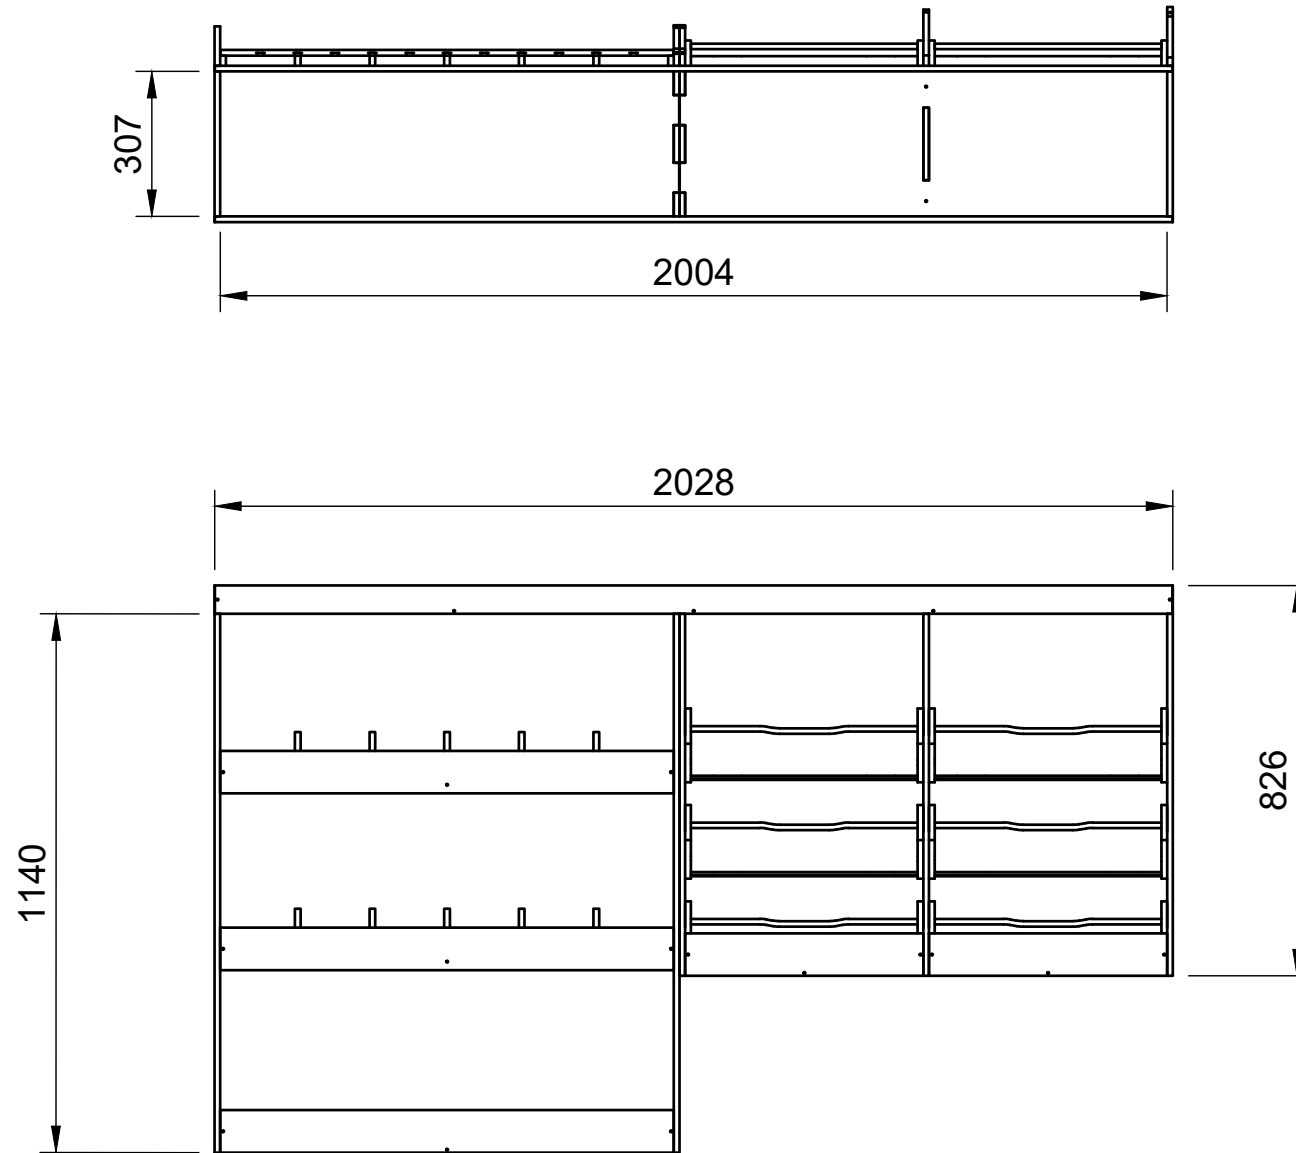

### Page 2 - External Dimensions

All units in mm

Plywood thickness = 12mm