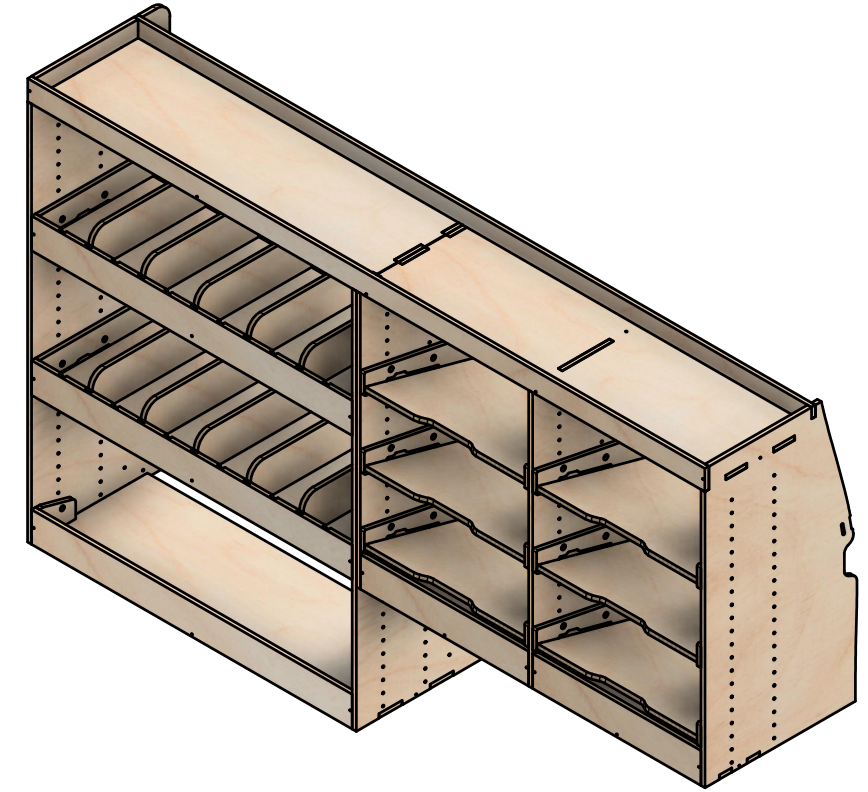

Citroen Dispatch | 2016on | L2H1 (MWB) | Panel Van
Peugeot Expert | 2016on | L2H1 (MWB) | Panel Van
Toyota Proace | 2016on | L2H1 (MWB) | Panel Van
Vauxhall Vivaro | 2019on | L1H1 (SWB) | Panel Van

Combo No.15 | HLFF 374mm

SKU: EDP_16_L1-2_C15_FH374

Page 2 - External Dimensions

All units in mm

Plywood thickness = 12mm

Notes

- All units on this page are external.

YOKE VANS

info@yoke-van-kits.co.uk

0208 132 9221

© 2023 Yoke CNC LTD