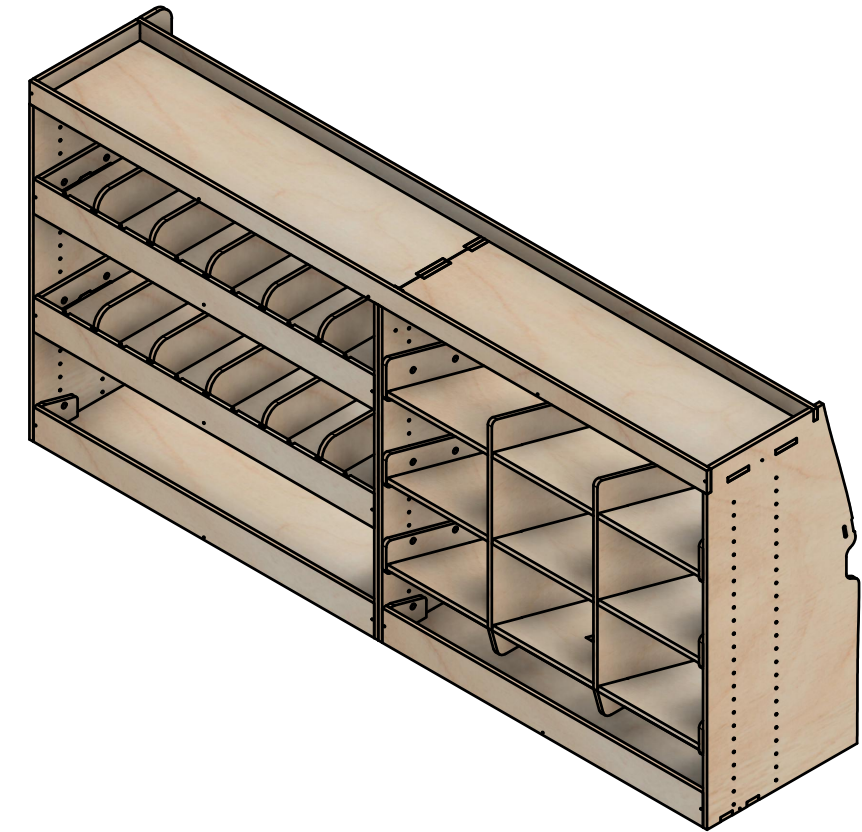

Citroen Dispatch | 2016on | L3H1 (LWB) | Panel Van
Peugeot Expert | 2016on | L3H1 (LWB) | Panel Van
Toyota Proace | 2016on | L3H1 (LWB) | Panel Van
Vauxhall Vivaro | 2019on | L2H1 (LWB) | Panel Van

Combo No.8 | FLFF 272mm

SKU: EDP_16_L1-2_C8_FF272

Page 1 - Overview

All units in mm

Plywood thickness = 12mm

YOKE VANS
info@yoke-van-kits.co.uk
0208 132 9221

© 2023 Yoke CNC LTD

Citroen Dispatch | 2016on | L3H1 (LWB) | Panel Van
Peugeot Expert | 2016on | L3H1 (LWB) | Panel Van
Toyota Proace | 2016on | L3H1 (LWB) | Panel Van
Vauxhall Vivaro | 2019on | L2H1 (LWB) | Panel Van

Combo No.8 | FLFF 272mm

SKU: EDP_16_L1-2_C8_FF272

Page 2 - External Dimensions

All units in mm
Plywood thickness = 12mm

Notes

- All dimensions on this page are external.

YOKE VANS
info@yoke-van-kits.co.uk
0208 132 9221