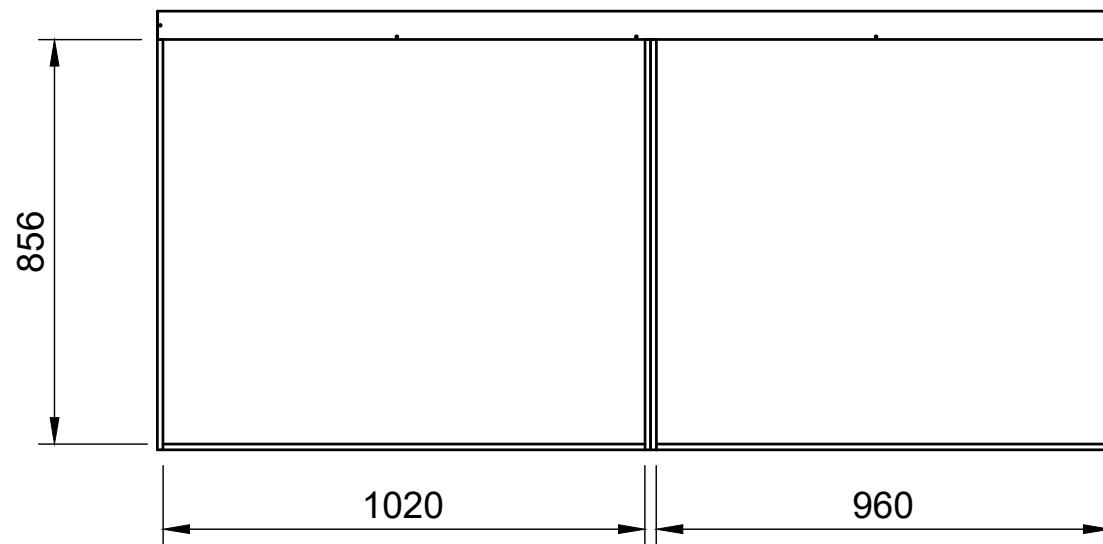

Citroen Dispatch | 2016on | L3H1 (LWB) | Panel Van
Peugeot Expert | 2016on | L3H1 (LWB) | Panel Van
Toyota Proace | 2016on | L3H1 (LWB) | Panel Van
Vauxhall Vivaro | 2019on | L2H1 (LWB) | Panel Van

Combo No.8 | FLFF 272mm

SKU: EDP_16_L1-2_C8_FF272

Page 3 - Internal Dimensions

All units in mm

Plywood thickness = 12mm

Notes

- All dimensions on this page are internal.

YOKE VANS
info@yoke-van-kits.co.uk
0208 132 9221

© 2023 Yoke CNC LTD