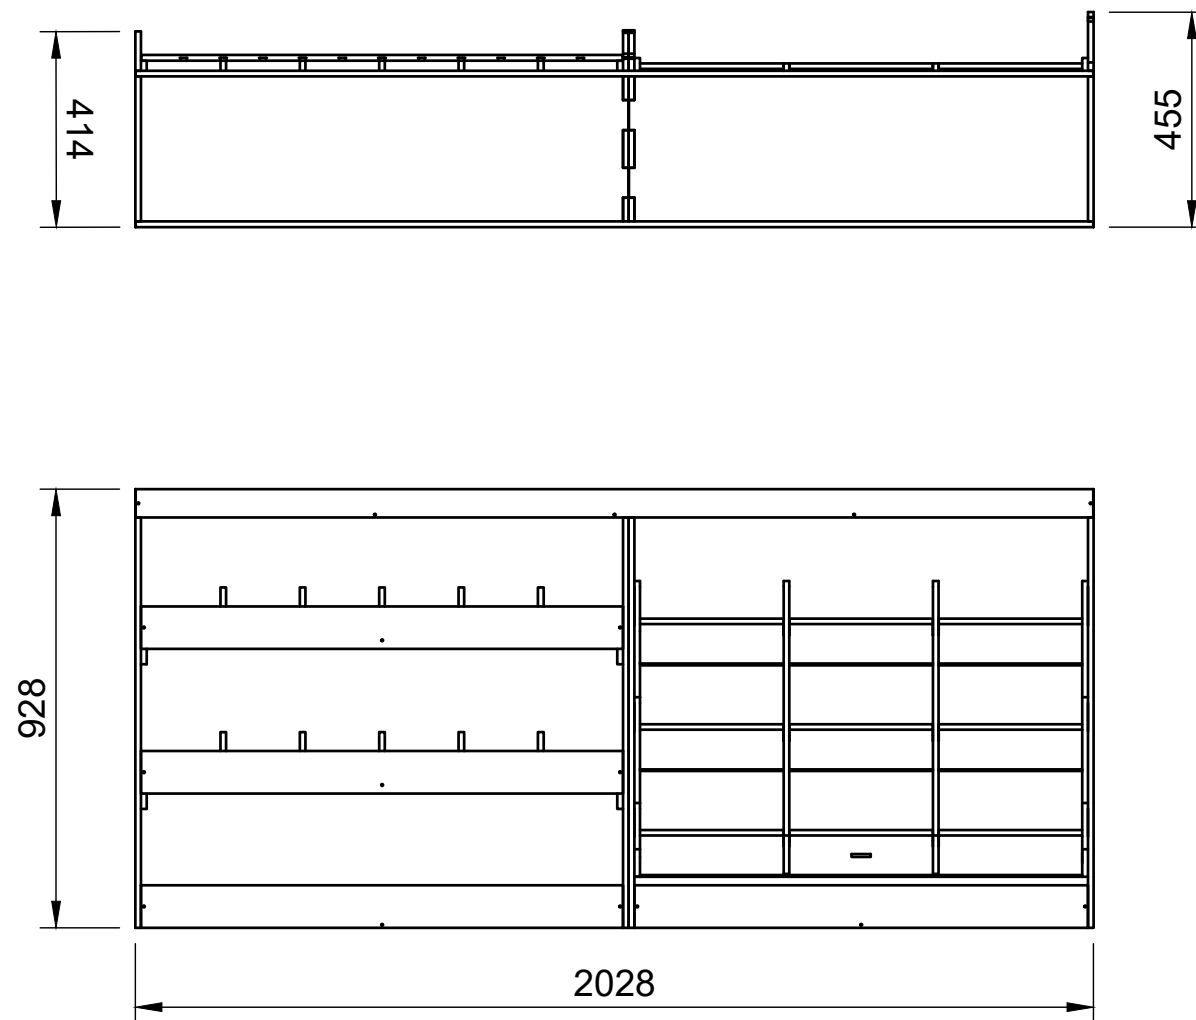

SKU: EDP_16_L1-2_C8_FF272

Page 1 - Overview

All units in mm

Plywood thickness = 12mm

YOKE VANS
info@yoke-van-kits.co.uk
0208 132 9221

© 2023 Yoke CNC LTD

Citroen Dispatch | 2016on | L3H1 (LWB) | Panel Van
Peugeot Expert | 2016on | L3H1 (LWB) | Panel Van
Toyota Proace | 2016on | L3H1 (LWB) | Panel Van
Vauxhall Vivaro | 2019on | L2H1 (LWB) | Panel Van

Combo No.8 | FLFF 272mm

SKU: EDP_16_L1-2_C8_FF272

Page 2 - External Dimensions

All units in mm
Plywood thickness = 12mm

Notes

- All dimensions on this page are external.

YOKE VANS
info@yoke-van-kits.co.uk
0208 132 9221