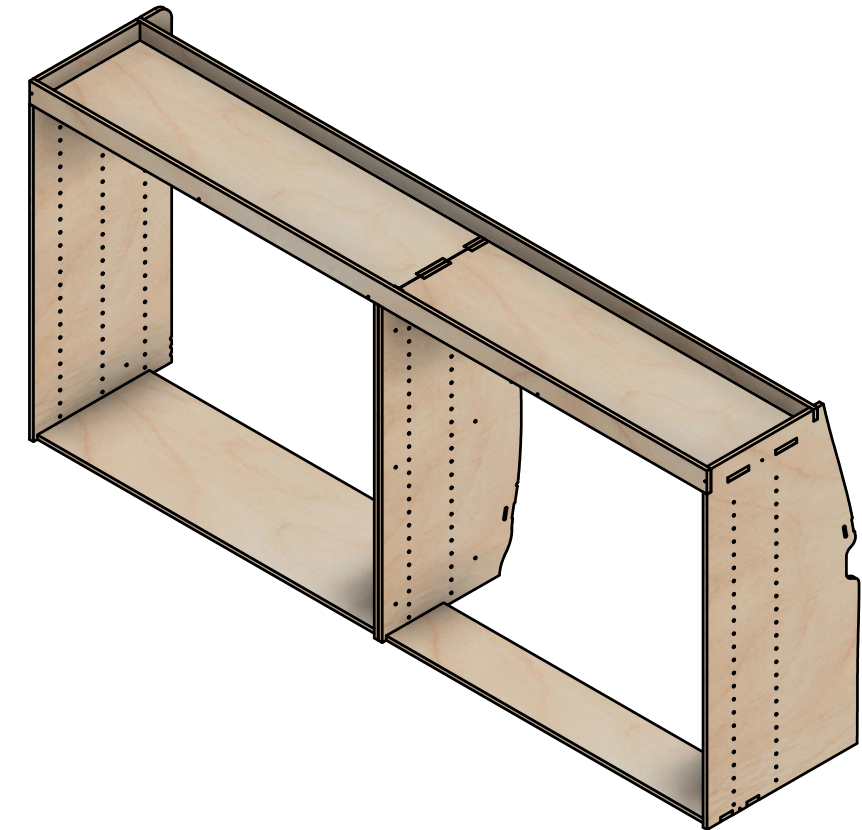

Citroen Dispatch | 2016on | L3H1 (LWB) | Panel Van
Peugeot Expert | 2016on | L3H1 (LWB) | Panel Van
Toyota Proace | 2016on | L3H1 (LWB) | Panel Van
Vauxhall Vivaro | 2019on | L2H1 (LWB) | Panel Van

Combo No.8 | FLFF 272mm

SKU: EDP_16_L1-2_C8_FF272

Page 3 - Internal Dimensions

All units in mm

Plywood thickness = 12mm

Notes

- All dimensions on this page are internal.

YOKE VANS
info@yoke-van-kits.co.uk
0208 132 9221

© 2023 Yoke CNC LTD