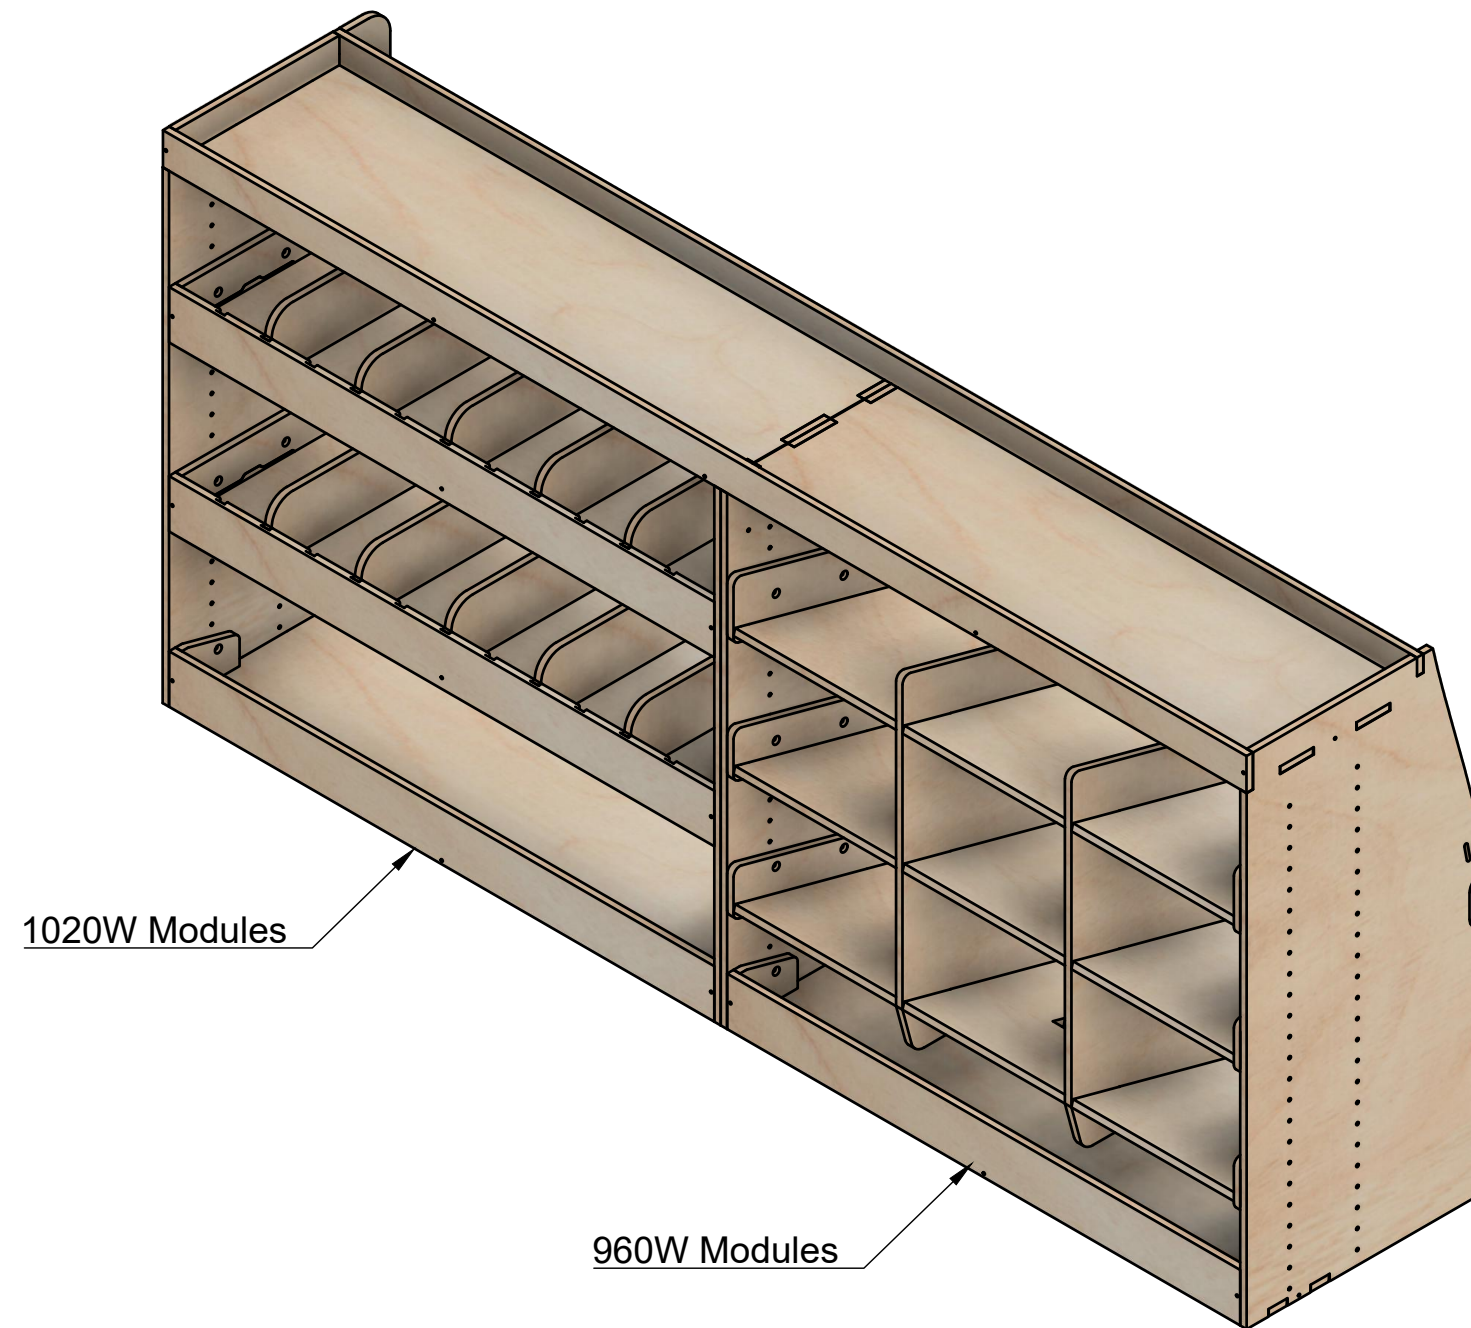

Citroen Dispatch | 2016on | L3H1 (LWB) | Panel Van
Peugeot Expert | 2016on | L3H1 (LWB) | Panel Van
Toyota Proace | 2016on | L3H1 (LWB) | Panel Van
Vauxhall Vivaro | 2019on | L2H1 (LWB) | Panel Van

Combo No.8 | FLFF 272mm

SKU: EDP_16_L1-2_C8_FF272

Page 1 - Overview

All units in mm

Plywood thickness = 12mm

YOKE VANS
info@yoke-van-kits.co.uk
0208 132 9221

© 2023 Yoke CNC LTD

Citroen Dispatch | 2016on | L3H1 (LWB) | Panel Van
Peugeot Expert | 2016on | L3H1 (LWB) | Panel Van
Toyota Proace | 2016on | L3H1 (LWB) | Panel Van
Vauxhall Vivaro | 2019on | L2H1 (LWB) | Panel Van

Combo No.8 | FLFF 272mm

SKU: EDP_16_L1-2_C8_FF272

Page 2 - External Dimensions

All units in mm
Plywood thickness = 12mm

Notes

- All dimensions on this page are external.

YOKE VANS
info@yoke-van-kits.co.uk
0208 132 9221