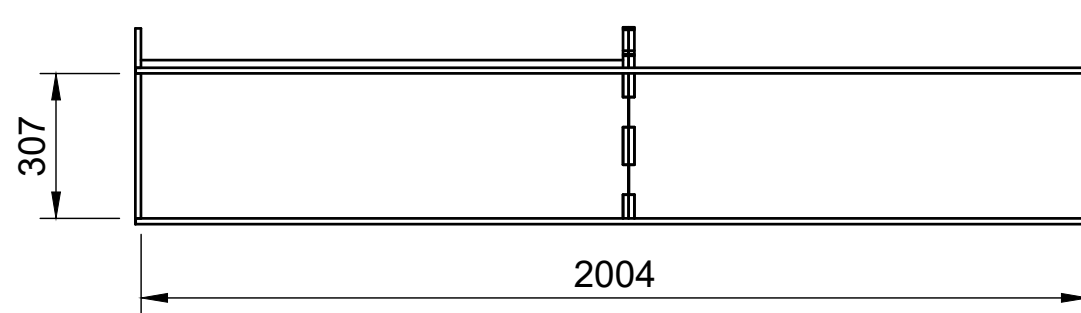

Citroen Dispatch | 2016on | L3H1 (LWB) | Panel Van
Peugeot Expert | 2016on | L3H1 (LWB) | Panel Van
Toyota Proace | 2016on | L3H1 (LWB) | Panel Van
Vauxhall Vivaro | 2019on | L2H1 (LWB) | Panel Van

Combo No.8 | FLFF 272mm

SKU: EDP_16_L1-2_C8_FF272

Page 3 - Internal Dimensions

All units in mm

Plywood thickness = 12mm

Notes

- All dimensions on this page are internal.

YOKE VANS
info@yoke-van-kits.co.uk
0208 132 9221

© 2023 Yoke CNC LTD