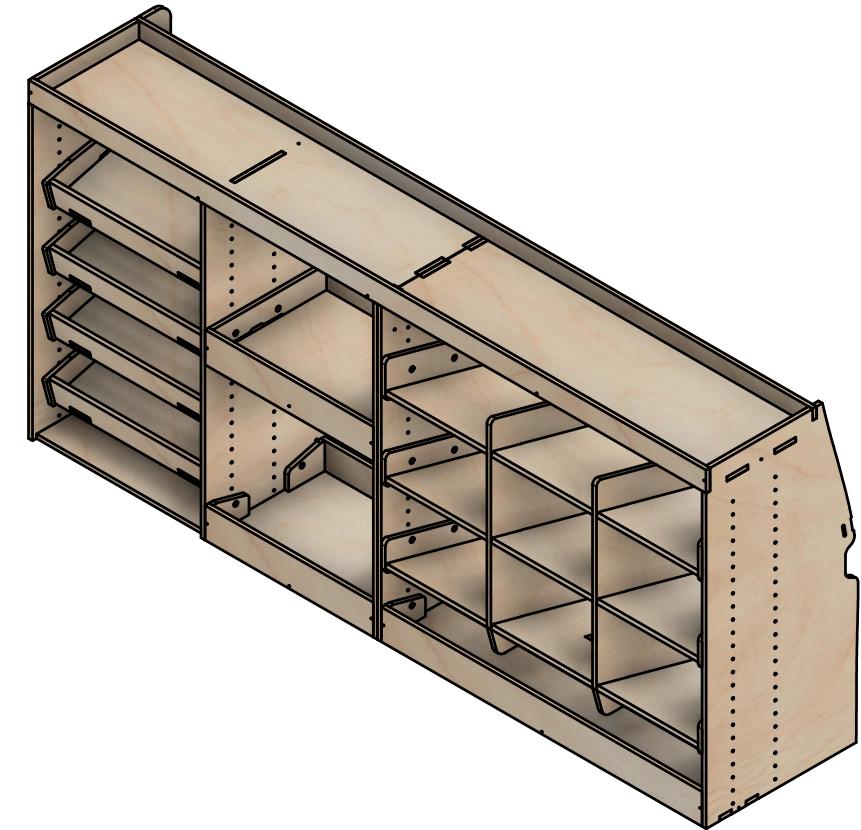

Citroen Dispatch | 2016on | L3H1 (LWB) | Panel Van
Peugeot Expert | 2016on | L3H1 (LWB) | Panel Van
Toyota Proace | 2016on | L3H1 (LWB) | Panel Van
Vauxhall Vivaro | 2019on | L2H1 (LWB) | Panel Van

Combo No.9 | FLFF 272mm

SKU: EDP_16_L1-2_C9_FF272

Page 1 - Overview

All units in mm

Plywood thickness = 12mm

YOKE VANS
info@yoke-van-kits.co.uk
0208 132 9221

© 2023 Yoke CNC LTD

Citroen Dispatch | 2016on | L3H1 (LWB) | Panel Van
Peugeot Expert | 2016on | L3H1 (LWB) | Panel Van
Toyota Proace | 2016on | L3H1 (LWB) | Panel Van
Vauxhall Vivaro | 2019on | L2H1 (LWB) | Panel Van

Combo No.9 | FLFF 272mm

SKU: EDP_16_L1-2_C9_FF272

Page 2 - External Dimensions

All units in mm
Plywood thickness = 12mm

Notes

- All dimensions on this page are external.

YOKE VANS
info@yoke-van-kits.co.uk
0208 132 9221