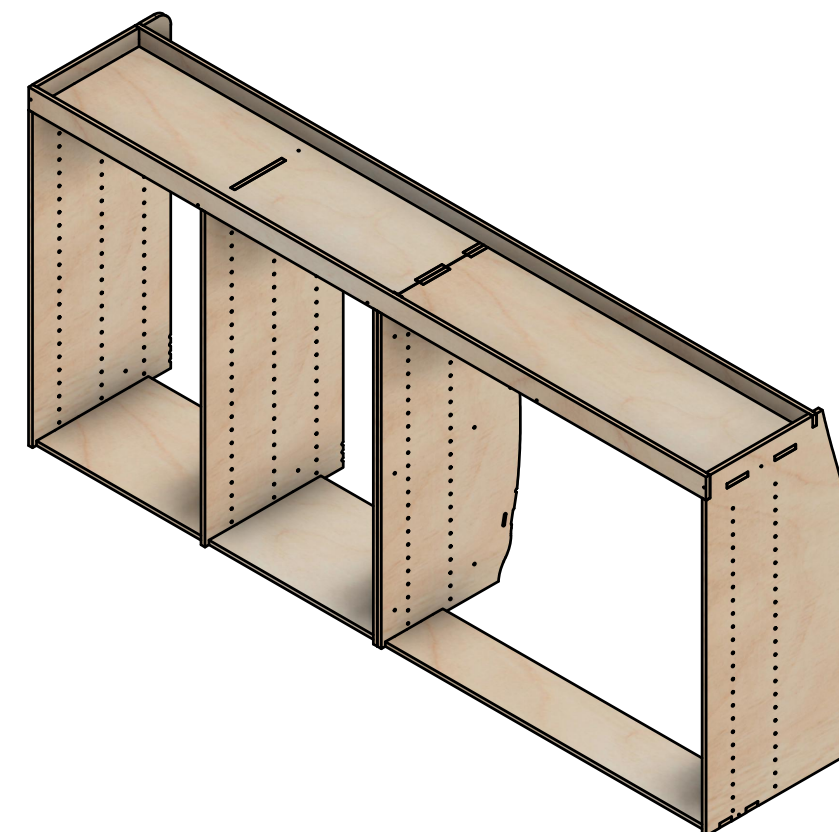

Citroen Dispatch | 2016on | L3H1 (LWB) | Panel Van
Peugeot Expert | 2016on | L3H1 (LWB) | Panel Van
Toyota Proace | 2016on | L3H1 (LWB) | Panel Van
Vauxhall Vivaro | 2019on | L2H1 (LWB) | Panel Van

Combo No.9 | FLFF 272mm

SKU: EDP_16_L1-2_C9_FF272

Page 3 - Internal Dimensions

All units in mm
Plywood thickness = 12mm

Notes

- All dimensions on this page are internal.

YOKE VANS
info@yoke-van-kits.co.uk
0208 132 9221

© 2023 Yoke CNC LTD