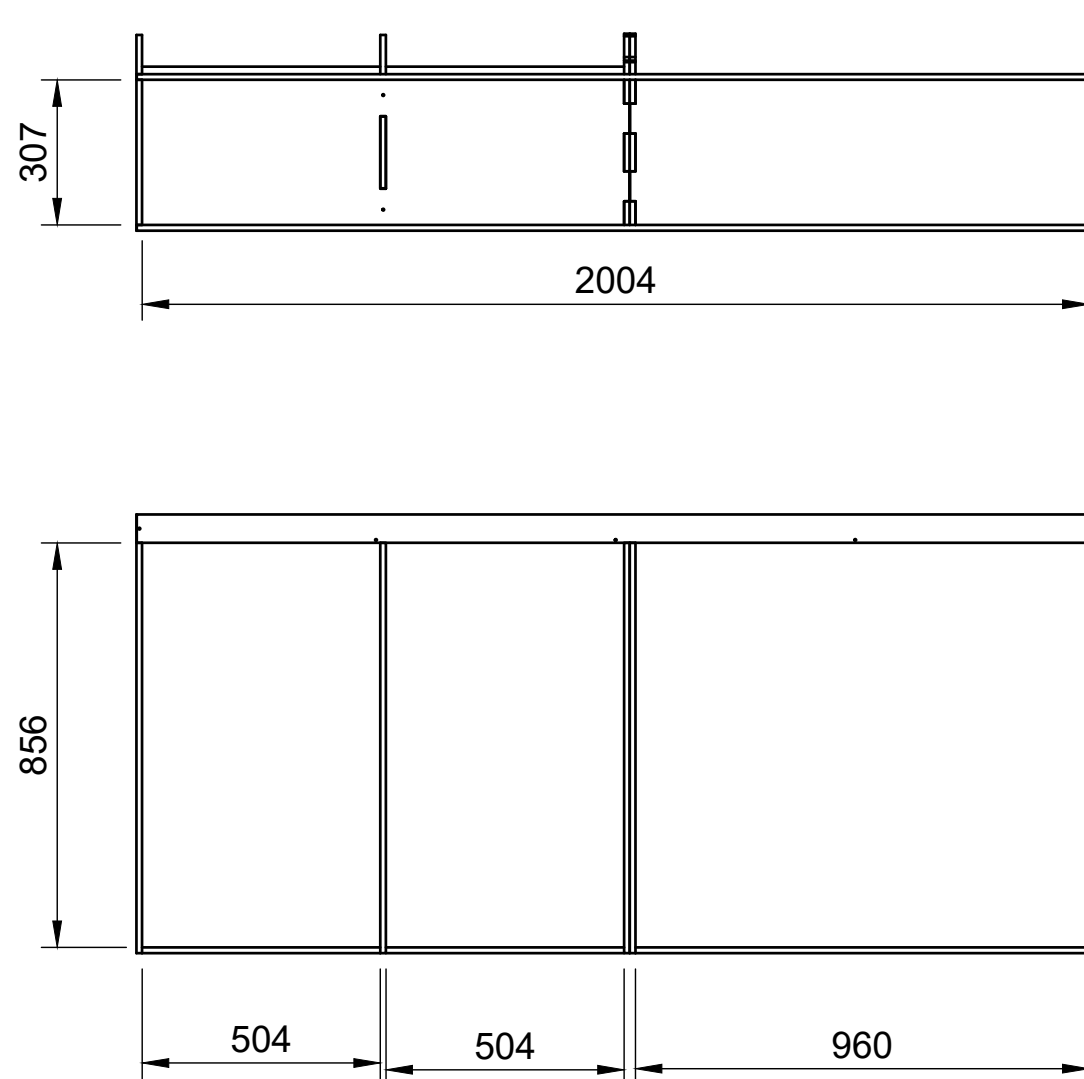

Citroen Dispatch | 2016on | L3H1 (LWB) | Panel Van
Peugeot Expert | 2016on | L3H1 (LWB) | Panel Van
Toyota Proace | 2016on | L3H1 (LWB) | Panel Van
Vauxhall Vivaro | 2019on | L2H1 (LWB) | Panel Van

Combo No.9 | FLFF 272mm

SKU: EDP_16_L1-2_C9_FF272

Page 3 - Internal Dimensions

All units in mm
Plywood thickness = 12mm

Notes

- All dimensions on this page are internal.

YOKE VANS
info@yoke-van-kits.co.uk
0208 132 9221

© 2023 Yoke CNC LTD