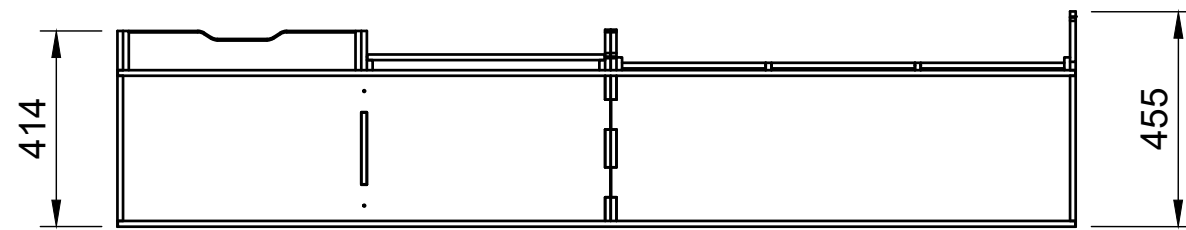

SKU: EDP_16_L1-2_C9_FF272

Page 1 - Overview

All units in mm

Plywood thickness = 12mm

YOKE VANS
info@yoke-van-kits.co.uk
0208 132 9221

© 2023 Yoke CNC LTD

Citroen Dispatch | 2016on | L3H1 (LWB) | Panel Van
Peugeot Expert | 2016on | L3H1 (LWB) | Panel Van
Toyota Proace | 2016on | L3H1 (LWB) | Panel Van
Vauxhall Vivaro | 2019on | L2H1 (LWB) | Panel Van

Combo No.9 | FLFF 272mm

SKU: EDP_16_L1-2_C9_FF272

Page 2 - External Dimensions

All units in mm
Plywood thickness = 12mm

Notes

- All dimensions on this page are external.

YOKE VANS
info@yoke-van-kits.co.uk
0208 132 9221