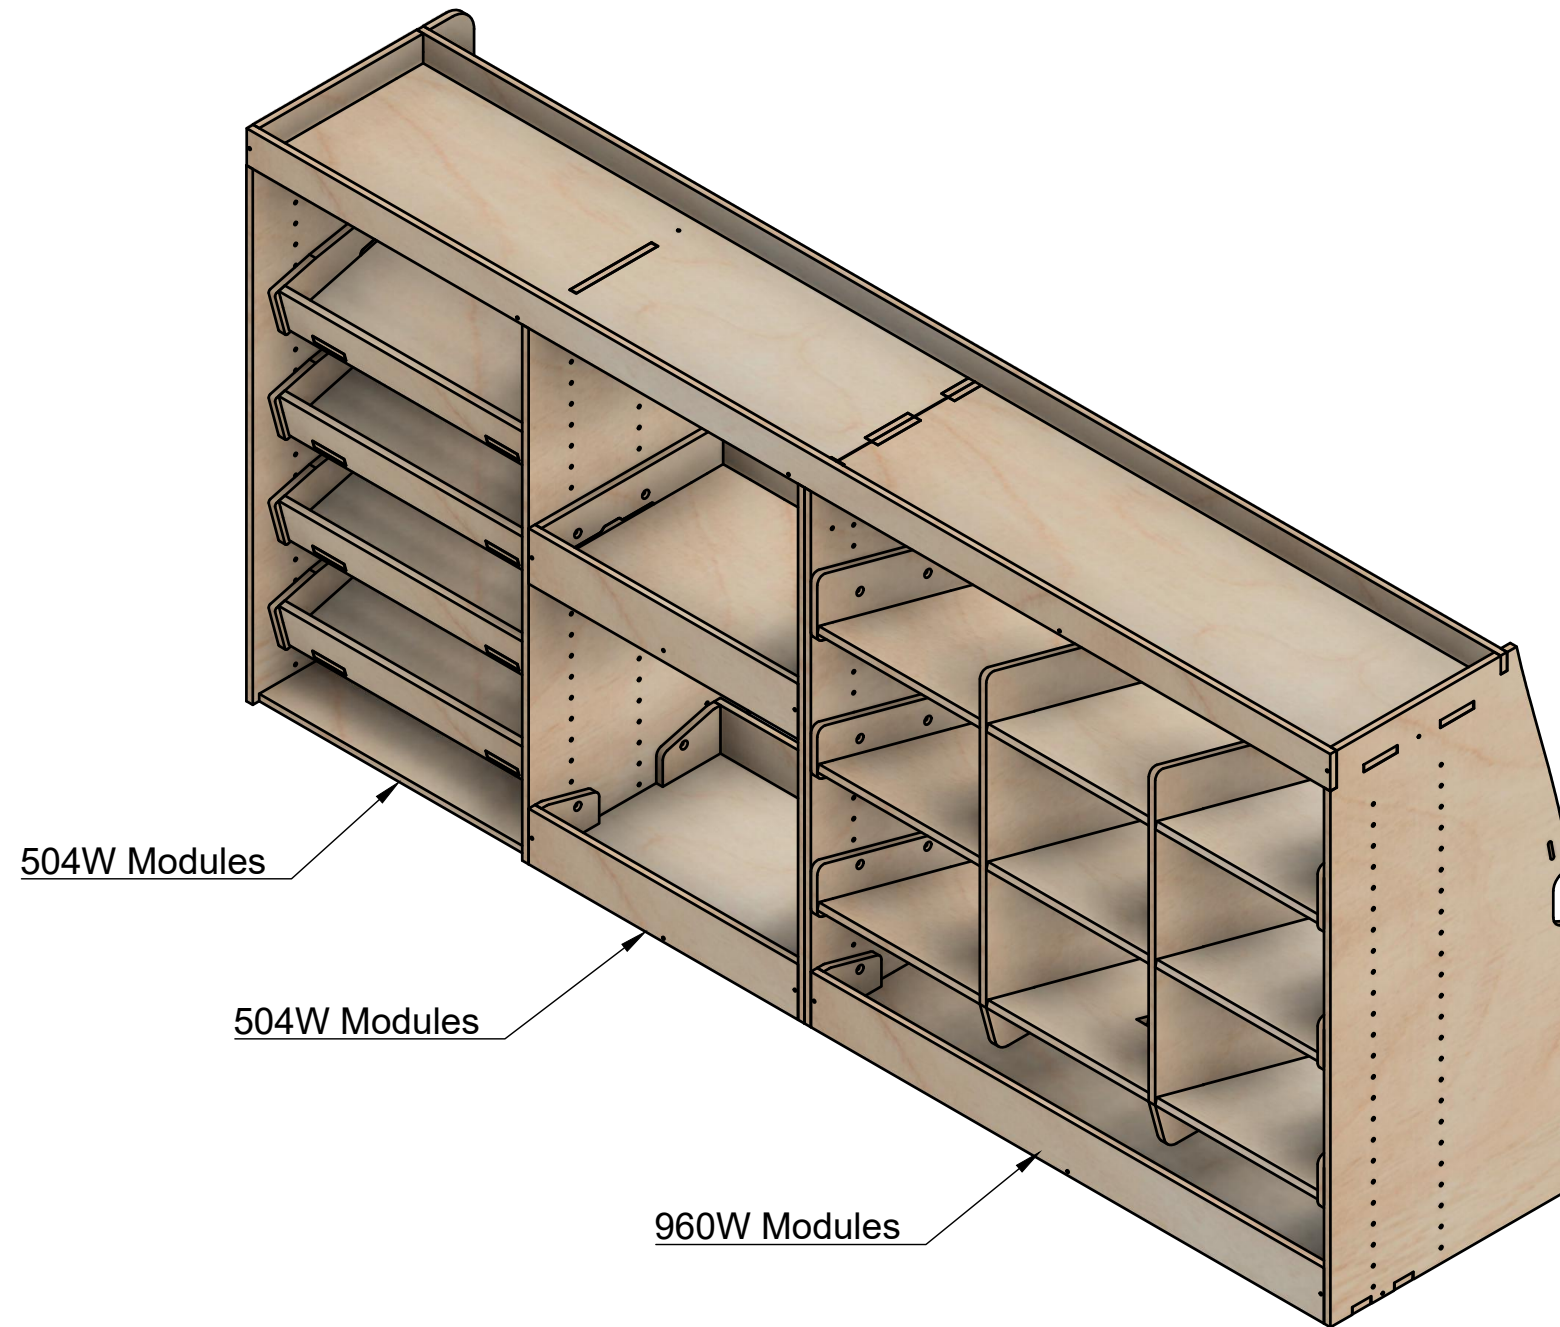

Citroen Dispatch | 2016on | L3H1 (LWB) | Panel Van
Peugeot Expert | 2016on | L3H1 (LWB) | Panel Van
Toyota Proace | 2016on | L3H1 (LWB) | Panel Van
Vauxhall Vivaro | 2019on | L2H1 (LWB) | Panel Van

Combo No.9 | FLFF 272mm

SKU: EDP_16_L1-2_C9_FF272

Page 1 - Overview

All units in mm

Plywood thickness = 12mm

YOKE VANS
info@yoke-van-kits.co.uk
0208 132 9221

© 2023 Yoke CNC LTD

Citroen Dispatch | 2016on | L3H1 (LWB) | Panel Van
Peugeot Expert | 2016on | L3H1 (LWB) | Panel Van
Toyota Proace | 2016on | L3H1 (LWB) | Panel Van
Vauxhall Vivaro | 2019on | L2H1 (LWB) | Panel Van

Combo No.9 | FLFF 272mm

SKU: EDP_16_L1-2_C9_FF272

Page 2 - External Dimensions

All units in mm
Plywood thickness = 12mm

Notes

- All dimensions on this page are external.

YOKE VANS
info@yoke-van-kits.co.uk
0208 132 9221