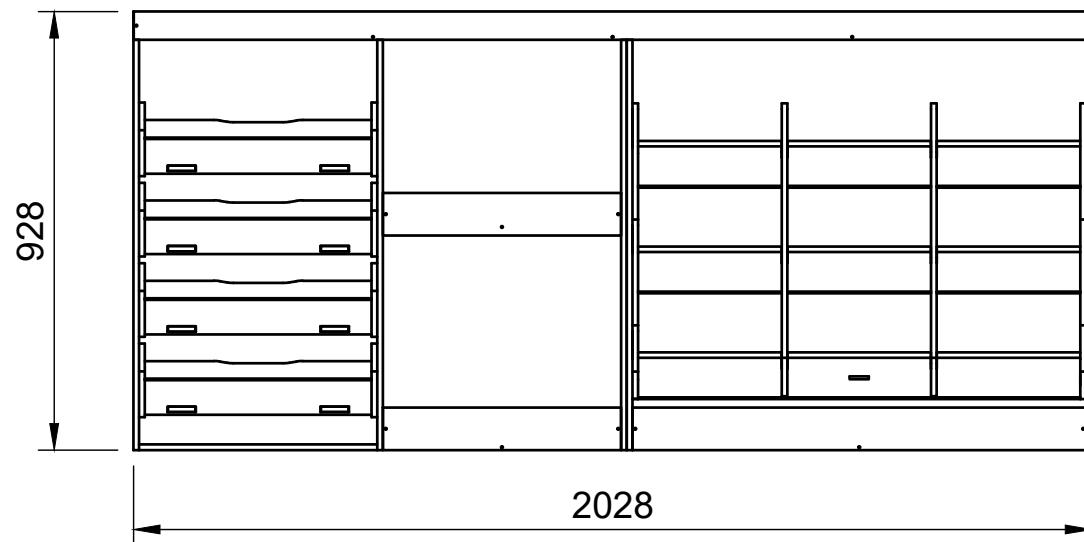

SKU: EDP_16_L1-2_C9_FF272

Page 1 - Overview

All units in mm

Plywood thickness = 12mm

YOKE VANS
info@yoke-van-kits.co.uk
0208 132 9221

© 2023 Yoke CNC LTD

Citroen Dispatch | 2016on | L3H1 (LWB) | Panel Van
Peugeot Expert | 2016on | L3H1 (LWB) | Panel Van
Toyota Proace | 2016on | L3H1 (LWB) | Panel Van
Vauxhall Vivaro | 2019on | L2H1 (LWB) | Panel Van

Combo No.9 | FLFF 272mm

SKU: EDP_16_L1-2_C9_FF272

Page 2 - External Dimensions

All units in mm
Plywood thickness = 12mm

Notes

- All dimensions on this page are external.

YOKE VANS
info@yoke-van-kits.co.uk
0208 132 9221