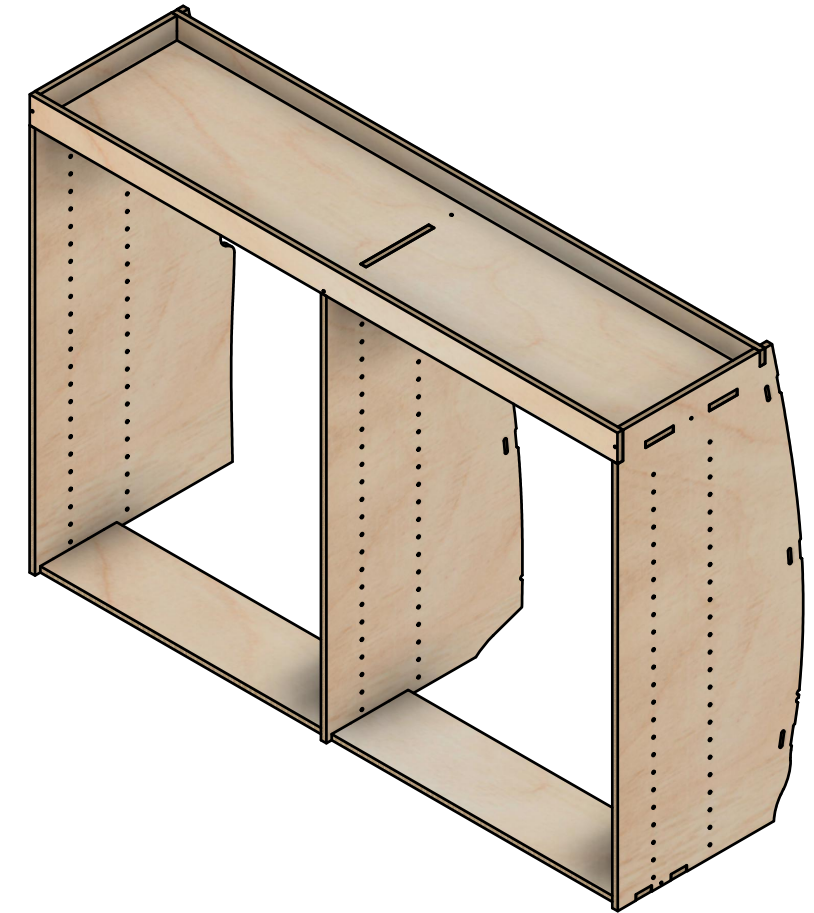

Citroen Dispatch | 2016on | L3H1 (LWB) | Panel Van
Peugeot Expert | 2016on | L3H1 (LWB) | Panel Van
Toyota Proace | 2016on | L3H1 (LWB) | Panel Van
Vauxhall Vivaro | 2019on | L2H1 (LWB) | Panel Van

Toolbox Stack No.2 | F272

SKU: EDP_16_L1-2_PSL_TBS2_F272

Page 3 - Internal Dimensions

All units in mm
Plywood thickness = 12mm

Notes

- All dimensions on this page are internal.

YOKE VANS
info@yoke-van-kits.co.uk
0208 132 9221

© 2023 Yoke CNC LTD