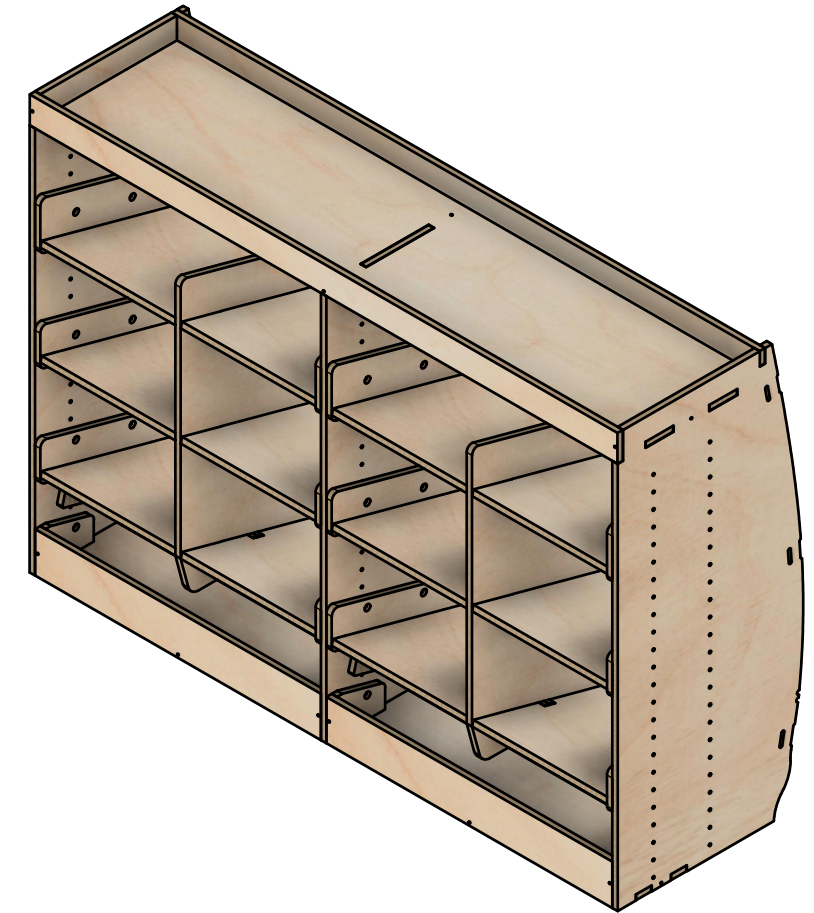

SKU: EDP_16_L1-2_PSL_TBS2_F272

Page 1 - Overview

All units in mm

Plywood thickness = 12mm

YOKE VANS
info@yoke-van-kits.co.uk
0208 132 9221

© 2023 Yoke CNC LTD

Citroen Dispatch | 2016on | L3H1 (LWB) | Panel Van
Peugeot Expert | 2016on | L3H1 (LWB) | Panel Van
Toyota Proace | 2016on | L3H1 (LWB) | Panel Van
Vauxhall Vivaro | 2019on | L2H1 (LWB) | Panel Van

Toolbox Stack No.2 | F272

SKU: EDP_16_L1-2_PSL_TBS2_F272

Page 2 - External Dimensions

All units in mm
Plywood thickness = 12mm

Notes

- All dimensions on this page are external.

YOKE VANS
info@yoke-van-kits.co.uk
0208 132 9221