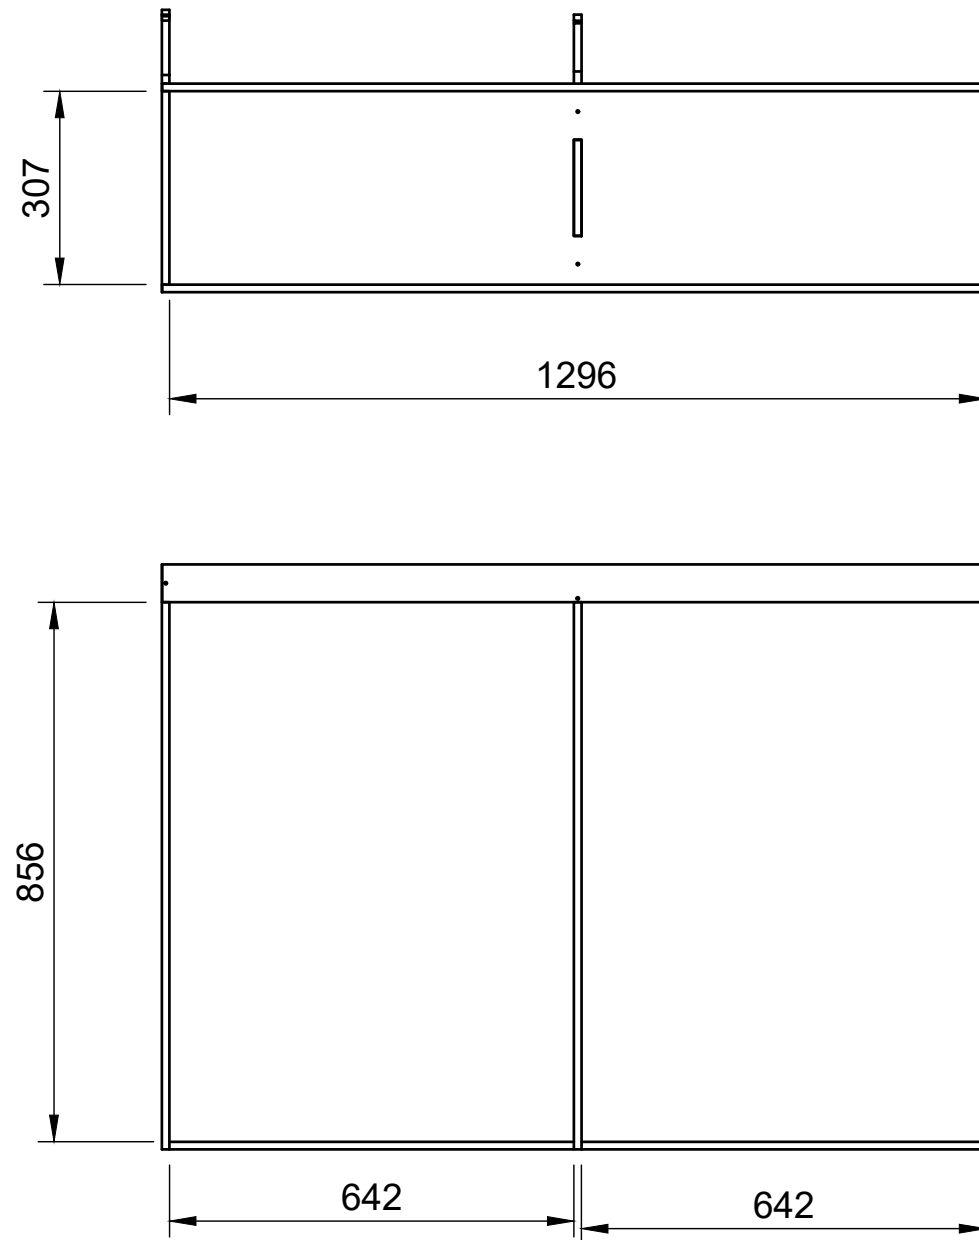

Citroen Dispatch | 2016on | L3H1 (LWB) | Panel Van
Peugeot Expert | 2016on | L3H1 (LWB) | Panel Van
Toyota Proace | 2016on | L3H1 (LWB) | Panel Van
Vauxhall Vivaro | 2019on | L2H1 (LWB) | Panel Van

Toolbox Stack No.2 | F272

SKU: EDP_16_L1-2_PSL_TBS2_F272

Page 3 - Internal Dimensions

All units in mm
Plywood thickness = 12mm

Notes

- All dimensions on this page are internal.

YOKE VANS
info@yoke-van-kits.co.uk
0208 132 9221

© 2023 Yoke CNC LTD