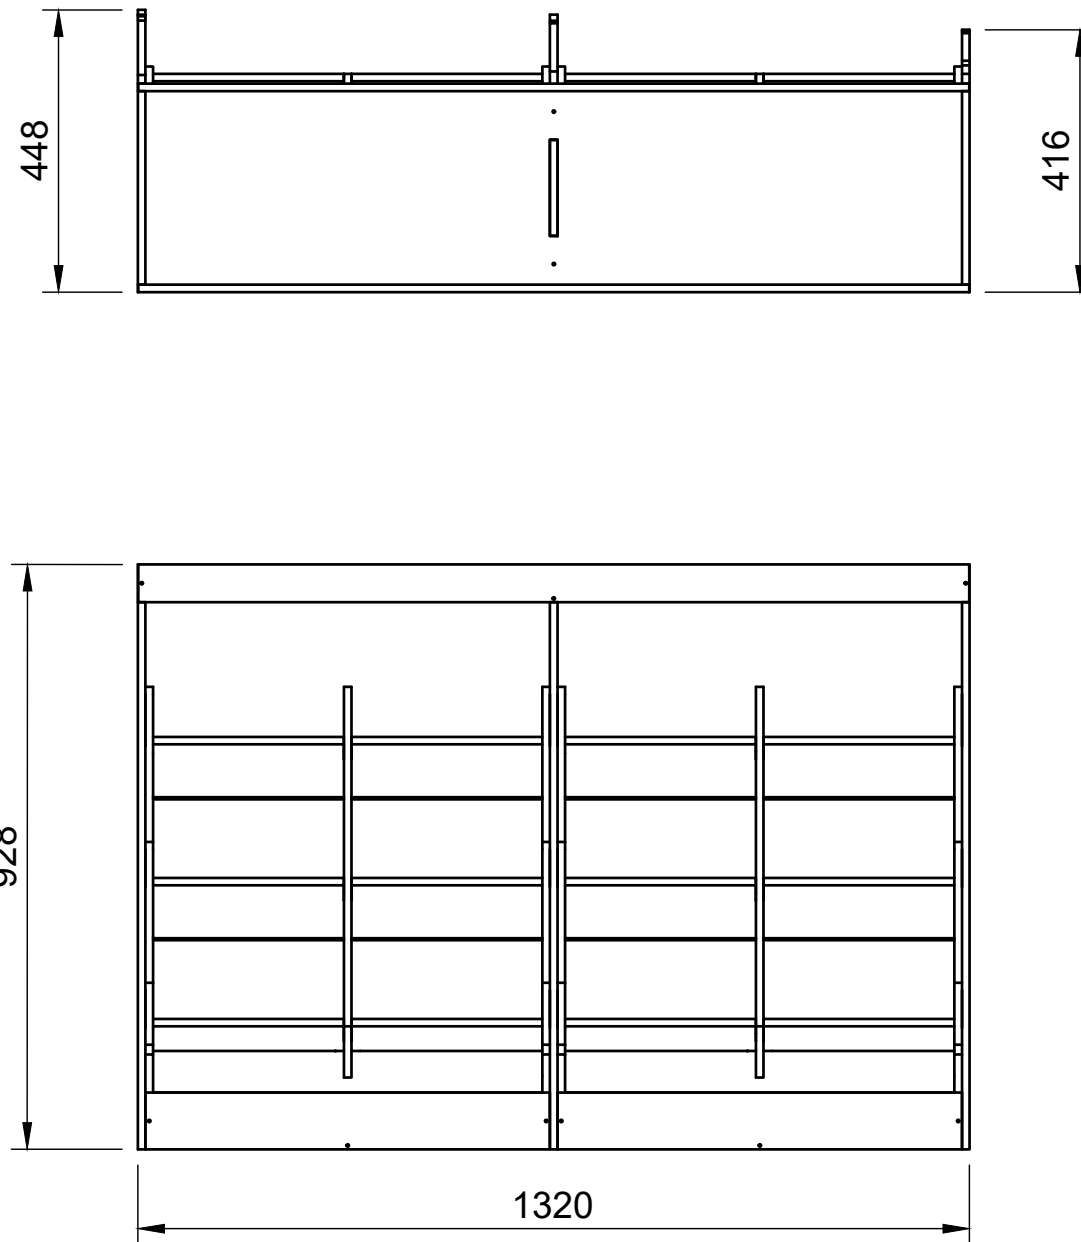

SKU: EDP_16_L1-2_PSL_TBS2_F272

Page 1 - Overview

All units in mm

Plywood thickness = 12mm

YOKE VANS
info@yoke-van-kits.co.uk
0208 132 9221

© 2023 Yoke CNC LTD

Citroen Dispatch | 2016on | L3H1 (LWB) | Panel Van
Peugeot Expert | 2016on | L3H1 (LWB) | Panel Van
Toyota Proace | 2016on | L3H1 (LWB) | Panel Van
Vauxhall Vivaro | 2019on | L2H1 (LWB) | Panel Van

Toolbox Stack No.2 | F272

SKU: EDP_16_L1-2_PSL_TBS2_F272

Page 2 - External Dimensions

All units in mm
Plywood thickness = 12mm

Notes

- All dimensions on this page are external.

YOKE VANS
info@yoke-van-kits.co.uk
0208 132 9221