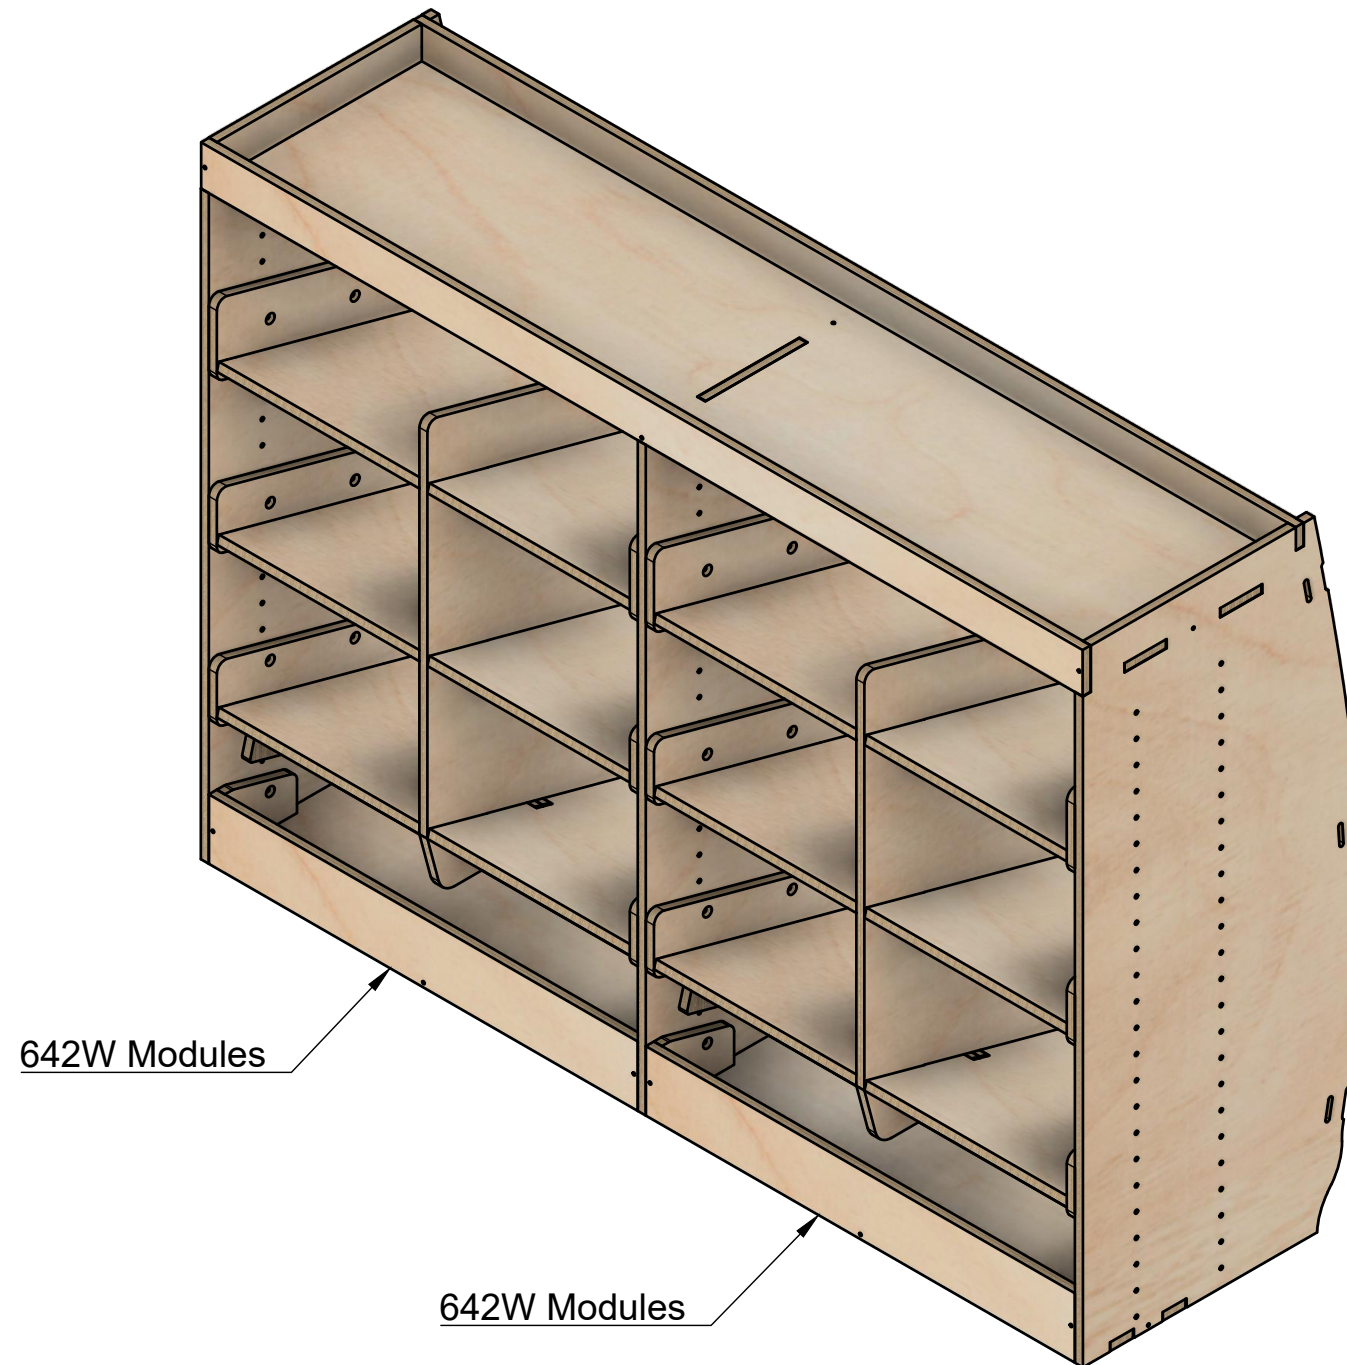

Citroen Dispatch | 2016on | L3H1 (LWB) | Panel Van
Peugeot Expert | 2016on | L3H1 (LWB) | Panel Van
Toyota Proace | 2016on | L3H1 (LWB) | Panel Van
Vauxhall Vivaro | 2019on | L2H1 (LWB) | Panel Van

Toolbox Stack No.2 | F272

SKU: EDP_16_L1-2_PSL_TBS2_F272

Page 1 - Overview

All units in mm

Plywood thickness = 12mm

YOKE VANS
info@yoke-van-kits.co.uk
0208 132 9221

© 2023 Yoke CNC LTD

Citroen Dispatch | 2016on | L3H1 (LWB) | Panel Van
Peugeot Expert | 2016on | L3H1 (LWB) | Panel Van
Toyota Proace | 2016on | L3H1 (LWB) | Panel Van
Vauxhall Vivaro | 2019on | L2H1 (LWB) | Panel Van

Toolbox Stack No.2 | F272

SKU: EDP_16_L1-2_PSL_TBS2_F272

Page 2 - External Dimensions

All units in mm
Plywood thickness = 12mm

Notes

- All dimensions on this page are external.

YOKE VANS
info@yoke-van-kits.co.uk
0208 132 9221