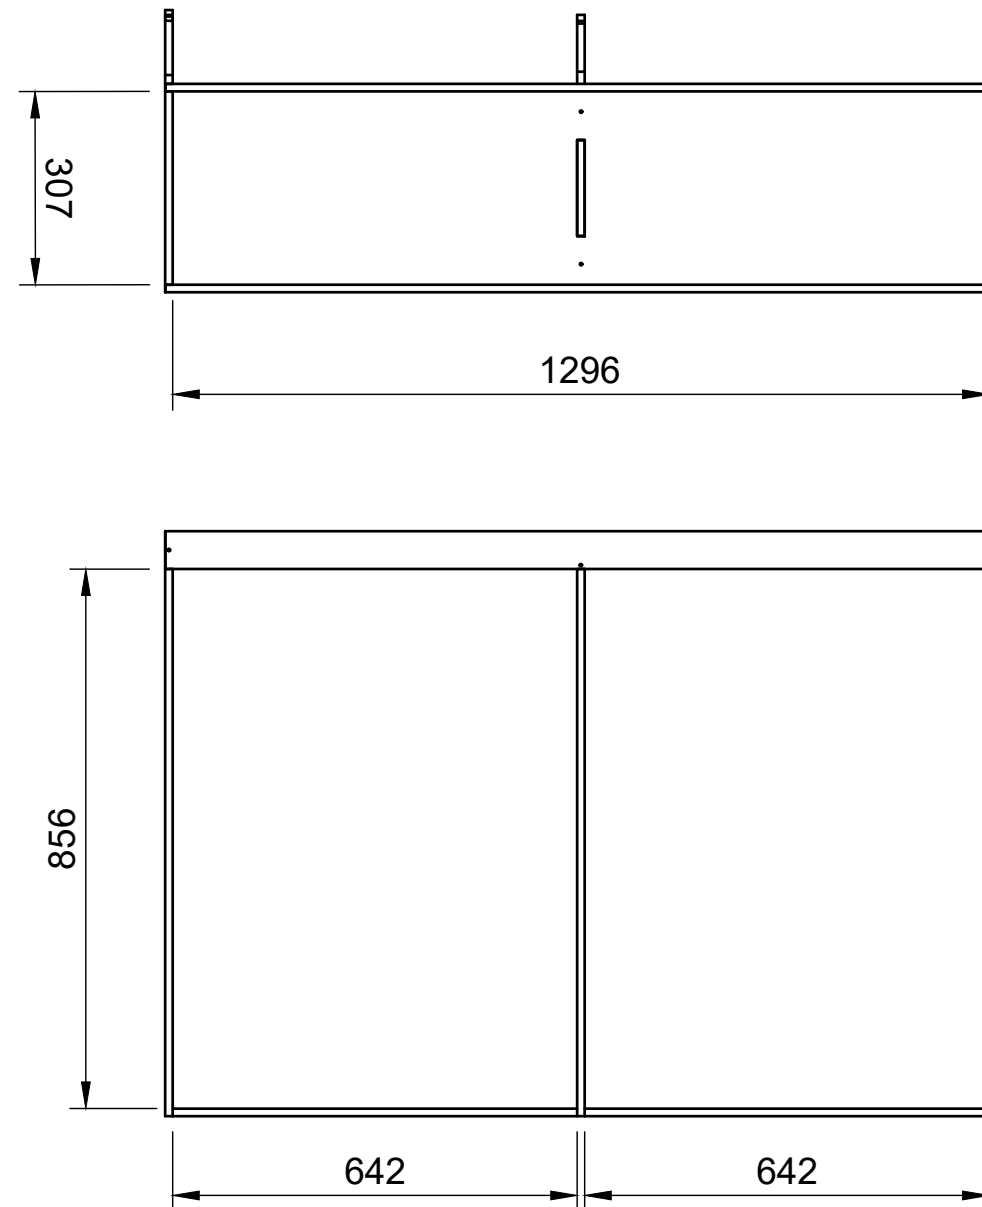

Toolbox Stack No.2 | F272

SKU: EDP_16_L1-2_PSL_TBS2_F272

Page 2 - External Dimensions

All units in mm
Plywood thickness = 12mm

Notes

- All dimensions on this page are external.

YOKE VANS
info@yoke-van-kits.co.uk
0208 132 9221

Toolbox Stack No.2 | F272

SKU: EDP_16_L1-2_PSL_TBS2_F272

Page 3 - Internal Dimensions

All units in mm

Plywood thickness = 12mm

Notes

- All dimensions on this page are internal.

YOKE VANS
info@yoke-van-kits.co.uk
0208 132 9221