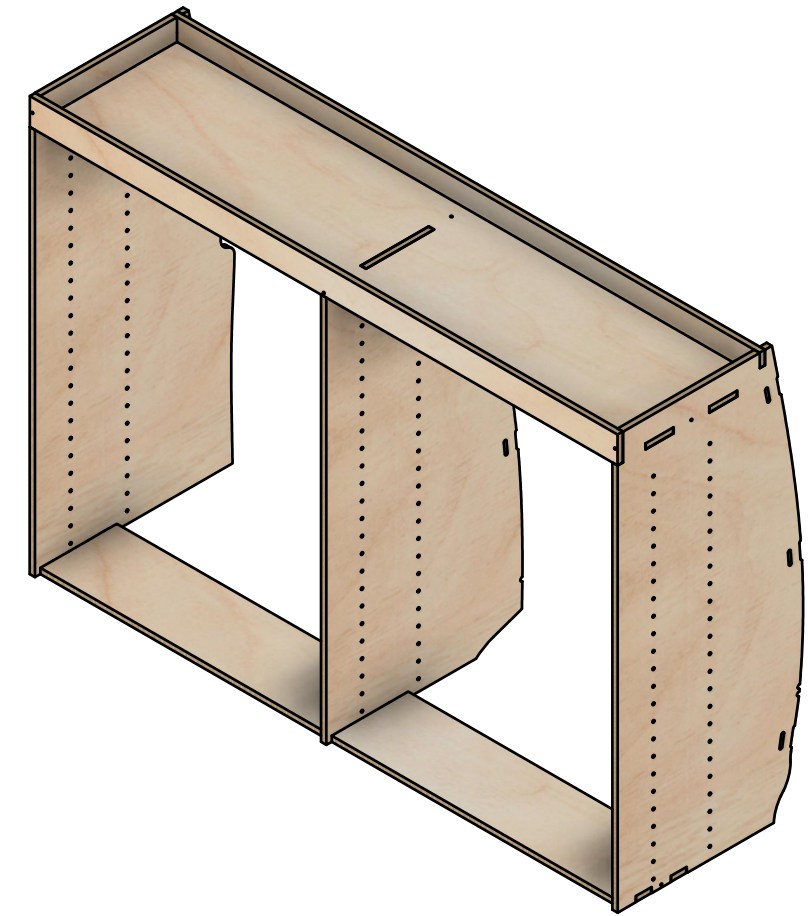

Toolbox Stack No.2 | F272

SKU: EDP_16_L1-2_PSL_TBS2_F272

Page 2 - External Dimensions

All units in mm
Plywood thickness = 12mm

Notes

- All dimensions on this page are external.

YOKE VANS
info@yoke-van-kits.co.uk
0208 132 9221

Toolbox Stack No.2 | F272

SKU: EDP_16_L1-2_PSL_TBS2_F272

Page 3 - Internal Dimensions

All units in mm

Plywood thickness = 12mm

Notes

- All dimensions on this page are internal.

YOKE VANS
info@yoke-van-kits.co.uk
0208 132 9221