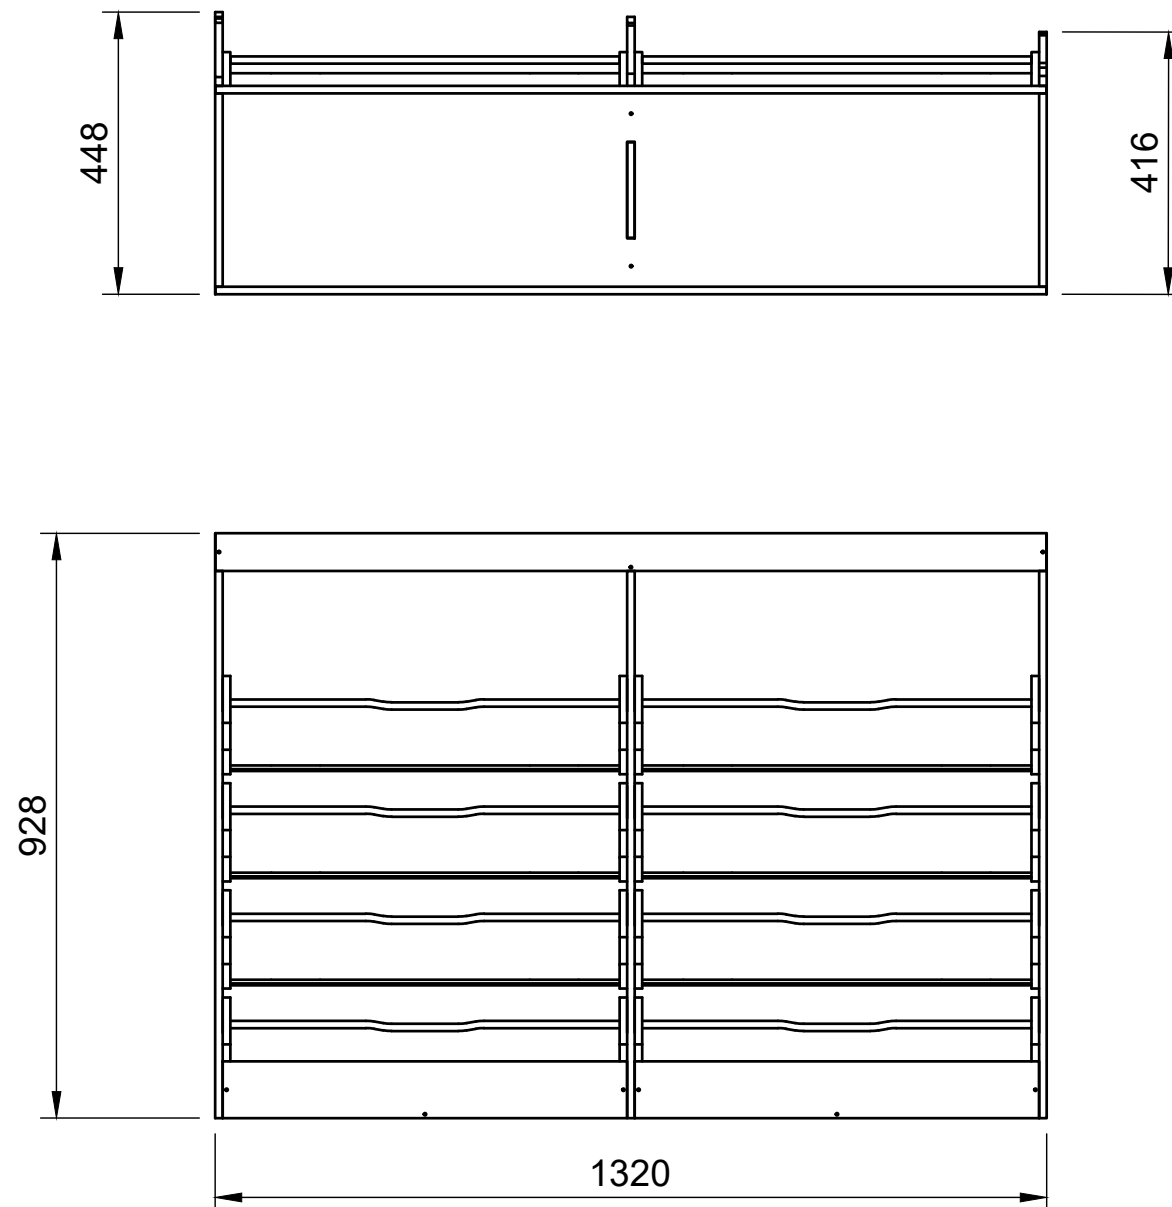

SKU: EDP_16_L1-2_PSL_TBS2_F272

Page 1 - Overview

All units in mm

Plywood thickness = 12mm

YOKE VANS
info@yoke-van-kits.co.uk
0208 132 9221

© 2023 Yoke CNC LTD

Citroen Dispatch | 2016on | L3H1 (LWB) | Panel Van
Peugeot Expert | 2016on | L3H1 (LWB) | Panel Van
Toyota Proace | 2016on | L3H1 (LWB) | Panel Van
Vauxhall Vivaro | 2019on | L2H1 (LWB) | Panel Van

Toolbox Stack No.2 | F272

SKU: EDP_16_L1-2_PSL_TBS2_F272

Page 2 - External Dimensions

All units in mm
Plywood thickness = 12mm

Notes

- All dimensions on this page are external.

YOKE VANS
info@yoke-van-kits.co.uk
0208 132 9221