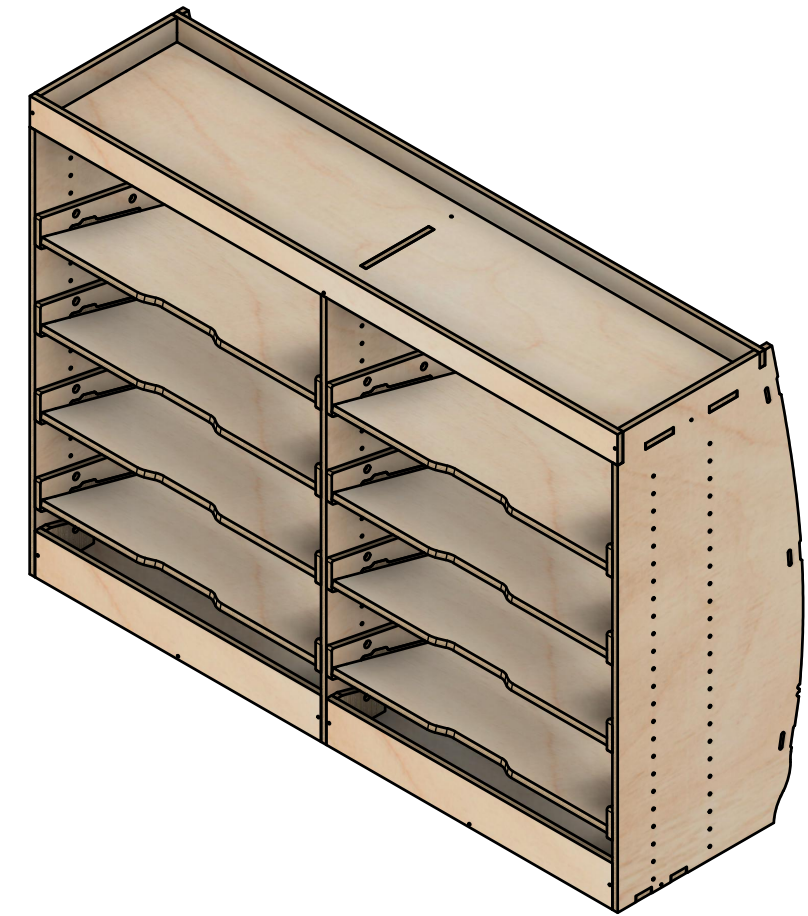

SKU: EDP_16_L1-2_PSL_TBS2_F272

Page 1 - Overview

All units in mm

Plywood thickness = 12mm

YOKE VANS
info@yoke-van-kits.co.uk
0208 132 9221

© 2023 Yoke CNC LTD

Citroen Dispatch | 2016on | L3H1 (LWB) | Panel Van
Peugeot Expert | 2016on | L3H1 (LWB) | Panel Van
Toyota Proace | 2016on | L3H1 (LWB) | Panel Van
Vauxhall Vivaro | 2019on | L2H1 (LWB) | Panel Van

Toolbox Stack No.2 | F272

SKU: EDP_16_L1-2_PSL_TBS2_F272

Page 2 - External Dimensions

All units in mm
Plywood thickness = 12mm

Notes

- All dimensions on this page are external.

YOKE VANS
info@yoke-van-kits.co.uk
0208 132 9221