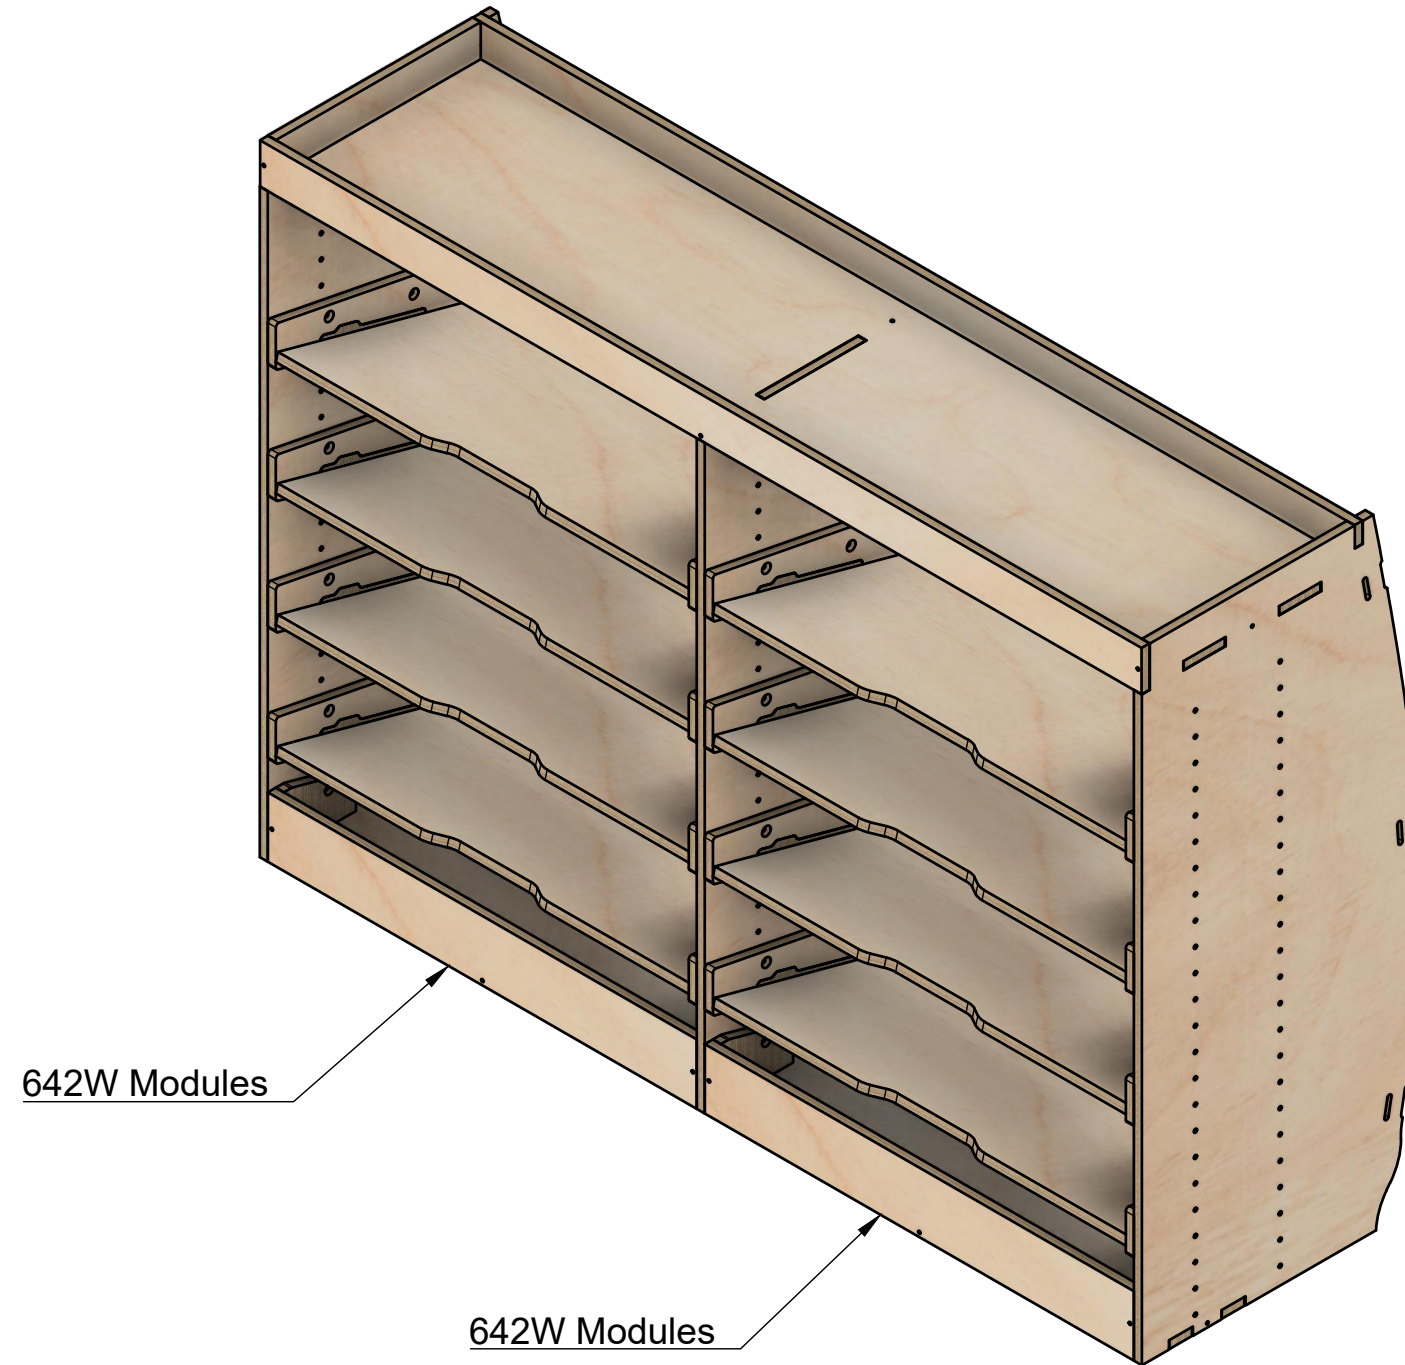

Citroen Dispatch | 2016on | L3H1 (LWB) | Panel Van
Peugeot Expert | 2016on | L3H1 (LWB) | Panel Van
Toyota Proace | 2016on | L3H1 (LWB) | Panel Van
Vauxhall Vivaro | 2019on | L2H1 (LWB) | Panel Van

Toolbox Stack No.2 | F272

SKU: EDP_16_L1-2_PSL_TBS2_F272

Page 1 - Overview

All units in mm

Plywood thickness = 12mm

YOKE VANS
info@yoke-van-kits.co.uk
0208 132 9221

© 2023 Yoke CNC LTD

Citroen Dispatch | 2016on | L3H1 (LWB) | Panel Van
Peugeot Expert | 2016on | L3H1 (LWB) | Panel Van
Toyota Proace | 2016on | L3H1 (LWB) | Panel Van
Vauxhall Vivaro | 2019on | L2H1 (LWB) | Panel Van

Toolbox Stack No.2 | F272

SKU: EDP_16_L1-2_PSL_TBS2_F272

Page 2 - External Dimensions

All units in mm
Plywood thickness = 12mm

Notes

- All dimensions on this page are external.

YOKE VANS
info@yoke-van-kits.co.uk
0208 132 9221