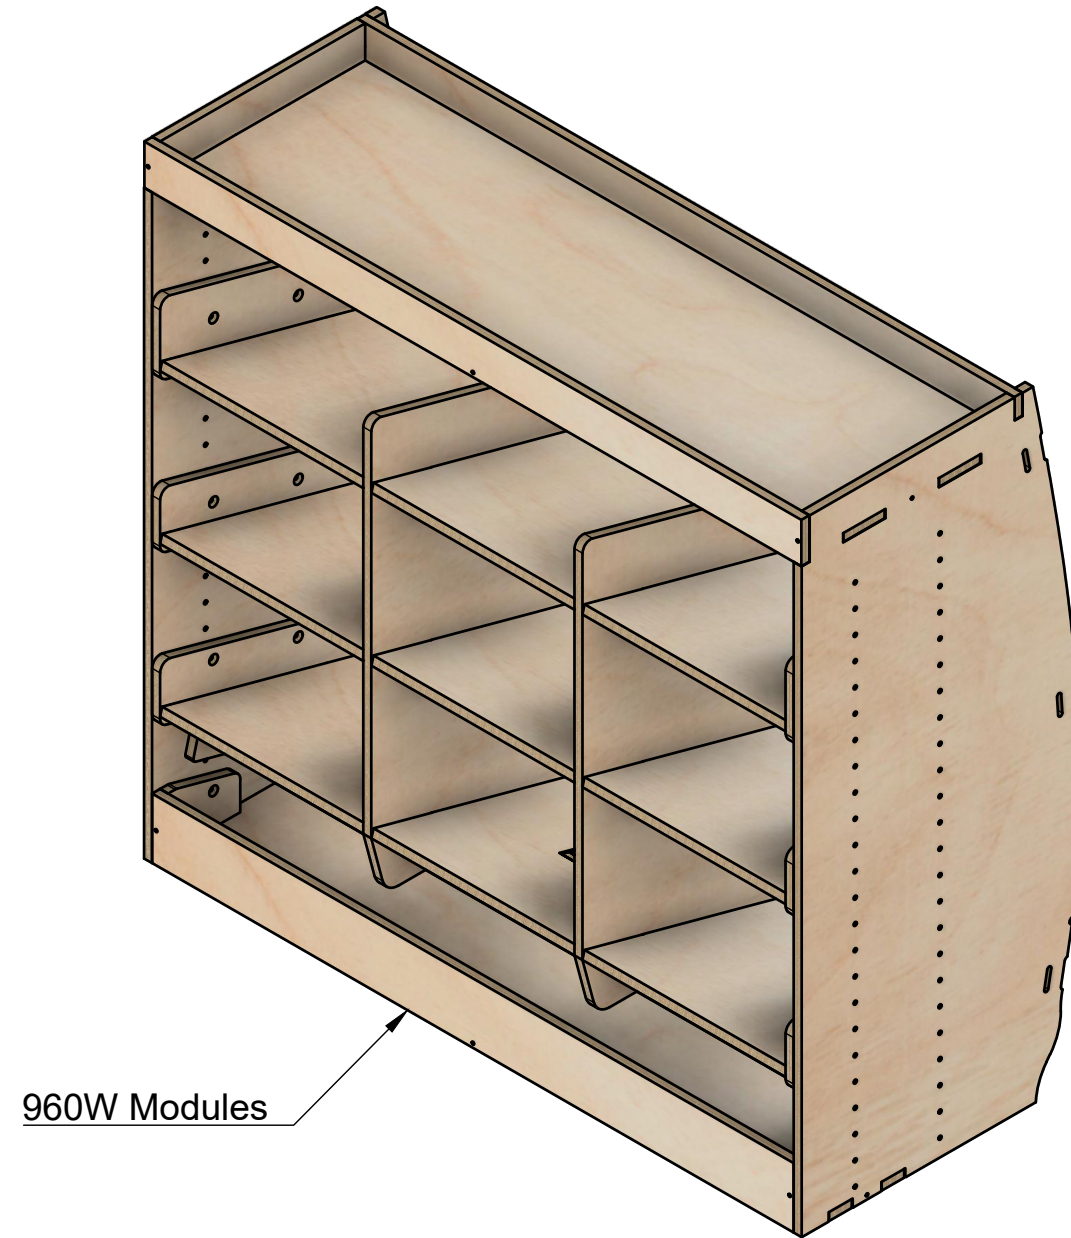

Citroen Dispatch | 2016on | L2H1 (MWB) | Panel Van
Peugeot Expert | 2016on | L2H1 (MWB) | Panel Van
Toyota Proace | 2016on | L2H1 (MWB) | Panel Van
Vauxhall Vivaro | 2019on | L1H1 (SWB) | Panel Van

Euro Crate Rack | F272

SKU: EDP_16_L1-2_PS_9EO170_F272

Page 1 - Overview

All units in mm

Plywood thickness = 12mm

YOKE VANS

info@yoke-van-kits.co.uk

0208 132 9221

© 2023 Yoke CNC LTD