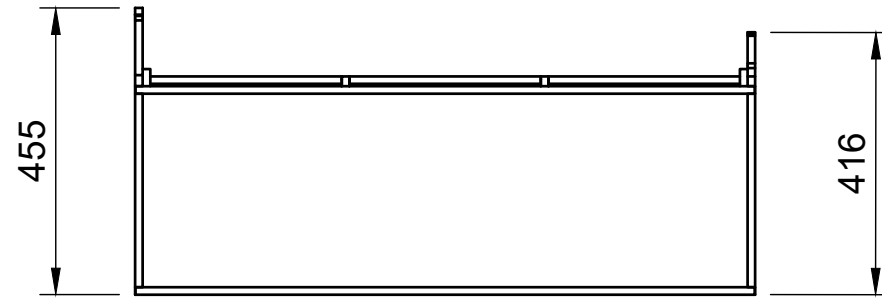

SKU: EDP_16_L1-2_PS_9EO170_F272

Page 2 - External Dimensions

All units in mm
Plywood thickness = 12mm

Notes

- All dimensions on this page are external.

YOKE VANS
info@yoke-van-kits.co.uk
0208 132 9221

© 2023 Yoke CNC LTD

SKU: EDP_16_L1-2_PS_9EO170_F272

Page 3 - Internal Dimensions

All units in mm

Plywood thickness = 12mm

Notes

- All dimensions on this page are internal.

YOKE VANS
info@yoke-van-kits.co.uk
0208 132 9221

© 2023 Yoke CNC LTD