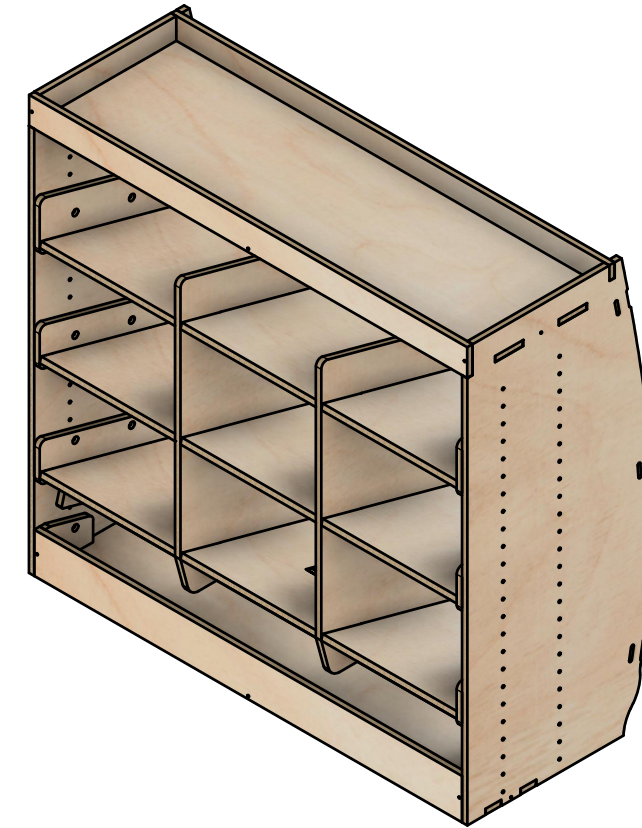

Citroen Dispatch | 2016on | L2H1 (MWB) | Panel Van
Peugeot Expert | 2016on | L2H1 (MWB) | Panel Van
Toyota Proace | 2016on | L2H1 (MWB) | Panel Van
Vauxhall Vivaro | 2019on | L1H1 (SWB) | Panel Van

Euro Crate Rack | F272

SKU: EDP_16_L1-2_PS_9EO170_F272

Page 3 - Internal Dimensions

All units in mm

Plywood thickness = 12mm

Notes

- All dimensions on this page are internal.

YOKE VANS
info@yoke-van-kits.co.uk
0208 132 9221

© 2023 Yoke CNC LTD