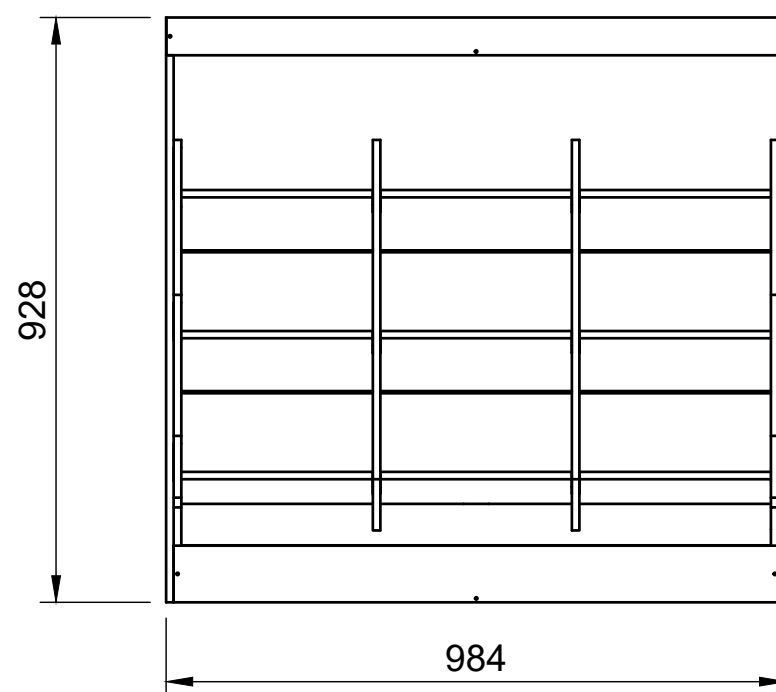

SKU: EDP_16_L1-2_PS_9EO170_F272

Page 1 - Overview

All units in mm

Plywood thickness = 12mm

YOKE VANS

info@yoke-van-kits.co.uk

0208 132 9221

© 2023 Yoke CNC LTD

SKU: EDP_16_L1-2_PS_9EO170_F272

Page 2 - External Dimensions

All units in mm
Plywood thickness = 12mm

Notes

- All dimensions on this page are external.

YOKE VANS
info@yoke-van-kits.co.uk
0208 132 9221

© 2023 Yoke CNC LTD