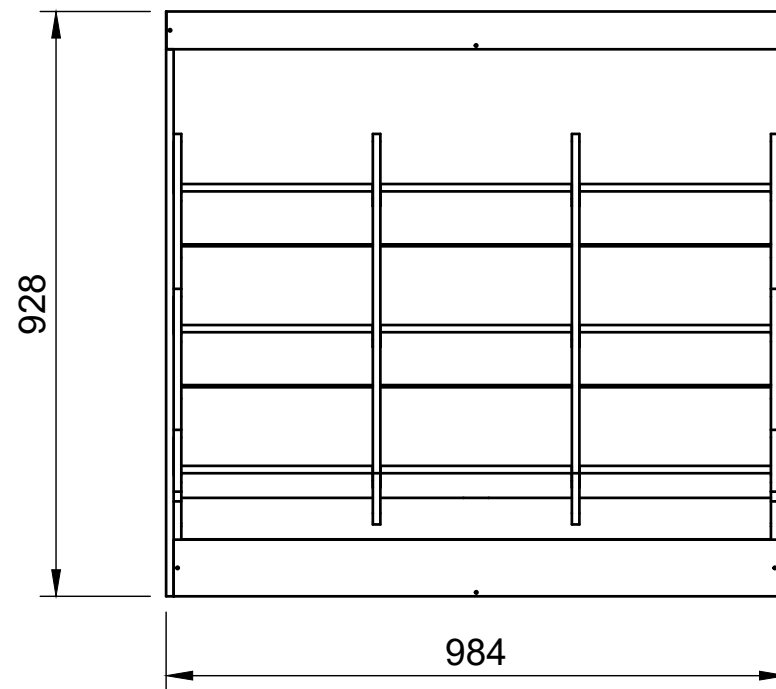

Citroen Dispatch | 2016on | L2H1 (MWB) | Panel Van
Peugeot Expert | 2016on | L2H1 (MWB) | Panel Van
Toyota Proace | 2016on | L2H1 (MWB) | Panel Van
Vauxhall Vivaro | 2019on | L1H1 (SWB) | Panel Van

Euro Crate Rack | F272

SKU: EDP_16_L1-2_PS_9EO170_F272

Page 3 - Internal Dimensions

All units in mm

Plywood thickness = 12mm

Notes

- All dimensions on this page are internal.

YOKE VANS
info@yoke-van-kits.co.uk
0208 132 9221

© 2023 Yoke CNC LTD