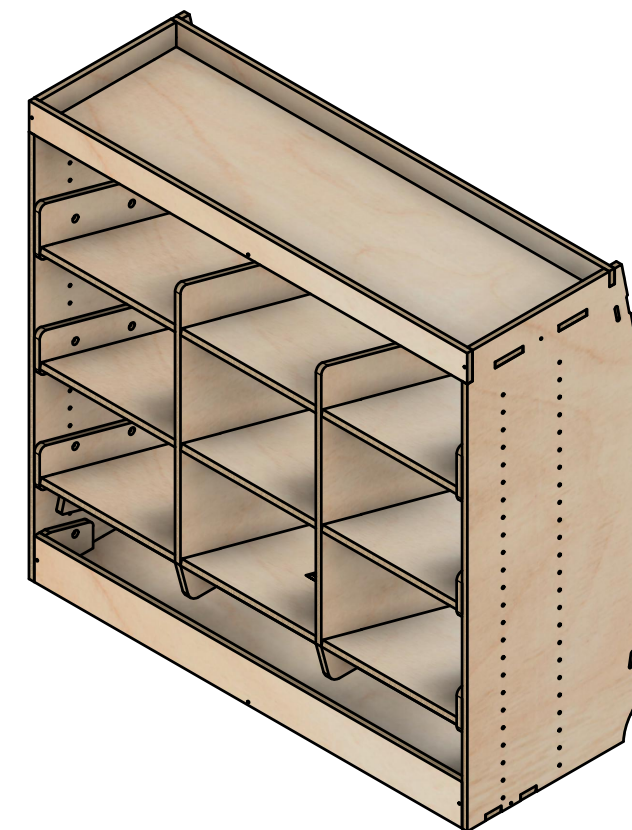

Citroen Dispatch | 2016on | L2H1 (MWB) | Panel Van
Peugeot Expert | 2016on | L2H1 (MWB) | Panel Van
Toyota Proace | 2016on | L2H1 (MWB) | Panel Van
Vauxhall Vivaro | 2019on | L1H1 (SWB) | Panel Van

Euro Crate Rack | F272

SKU: EDP_16_L1-2_PS_9EO170_F272

Page 2 - External Dimensions

All units in mm
Plywood thickness = 12mm

Notes

- All dimensions on this page are external.

YOKE VANS
info@yoke-van-kits.co.uk
0208 132 9221

© 2023 Yoke CNC LTD