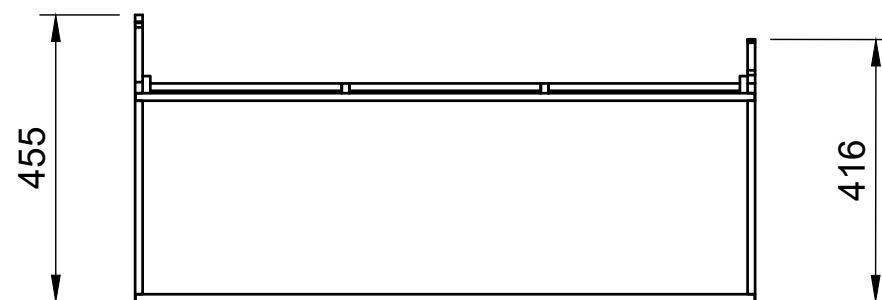

SKU: EDP_16_L1-2_PS_9EO170_F272

Page 1 - Overview

All units in mm

Plywood thickness = 12mm

YOKE VANS

info@yoke-van-kits.co.uk

0208 132 9221

© 2023 Yoke CNC LTD

SKU: EDP_16_L1-2_PS_9EO170_F272

Page 2 - External Dimensions

All units in mm
Plywood thickness = 12mm

Notes

- All dimensions on this page are external.

YOKE VANS
info@yoke-van-kits.co.uk
0208 132 9221

© 2023 Yoke CNC LTD