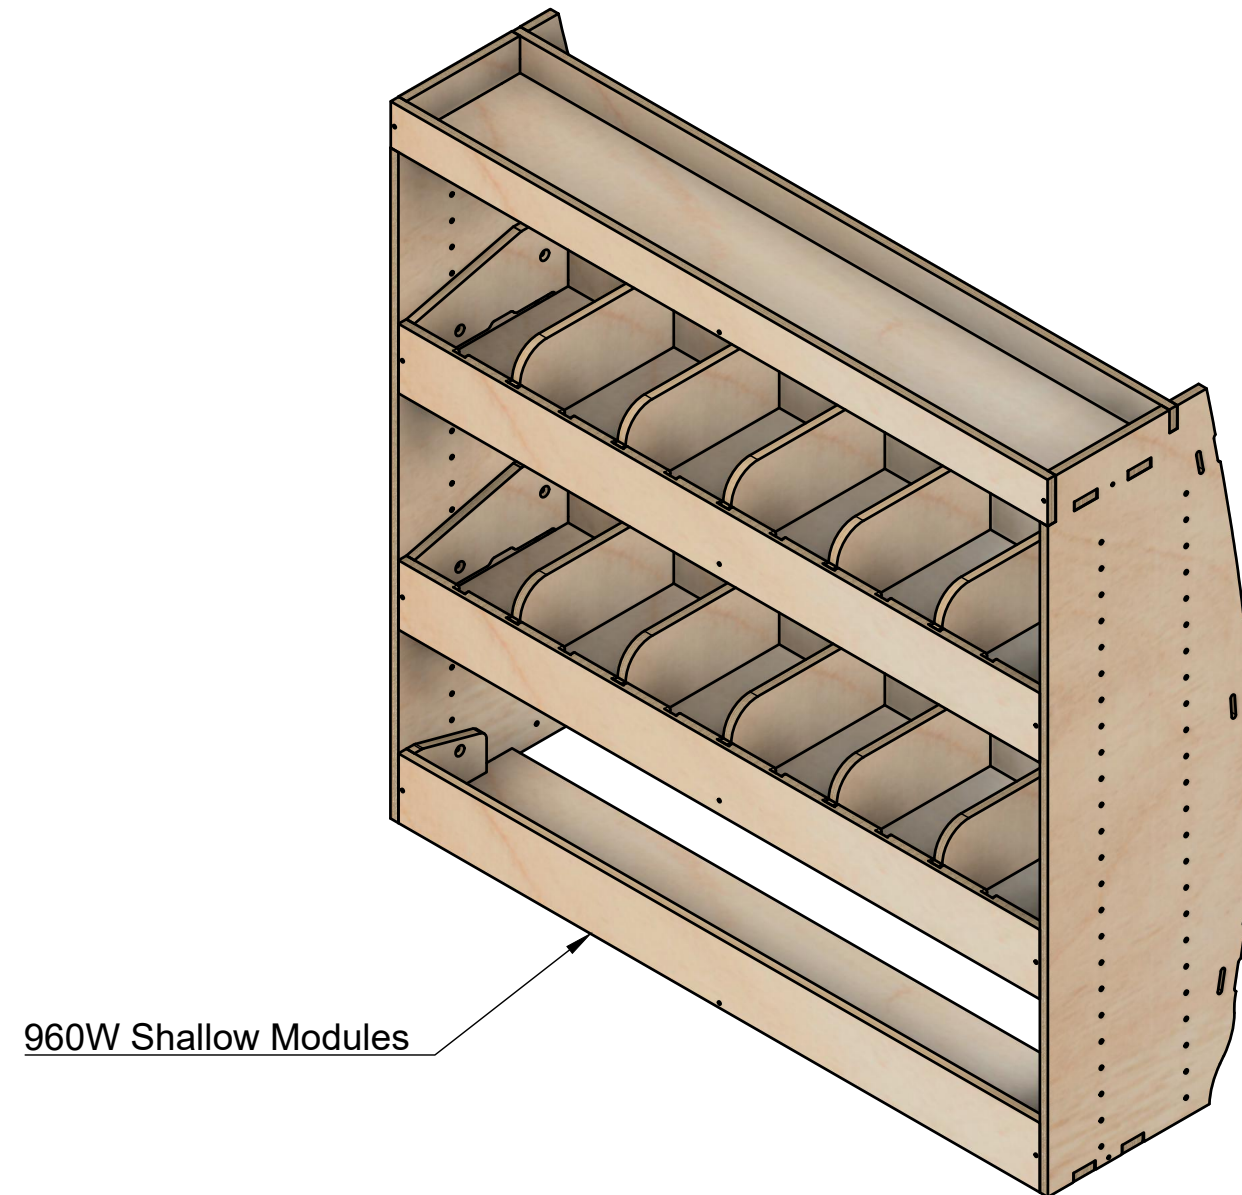

### Page 1 - Overview

All units in mm

Plywood thickness = 12mm

**YOKE VANS**

info@yoke-van-kits.co.uk

0208 132 9221

© 2023 Yoke CNC LTD

Citroen Dispatch | 2016on | L2H1 (MWB) | Panel Van  
Peugeot Expert | 2016on | L2H1 (MWB) | Panel Van  
Toyota Proace | 2016on | L2H1 (MWB) | Panel Van  
Vauxhall Vivaro | 2019on | L1H1 (SWB) | Panel Van