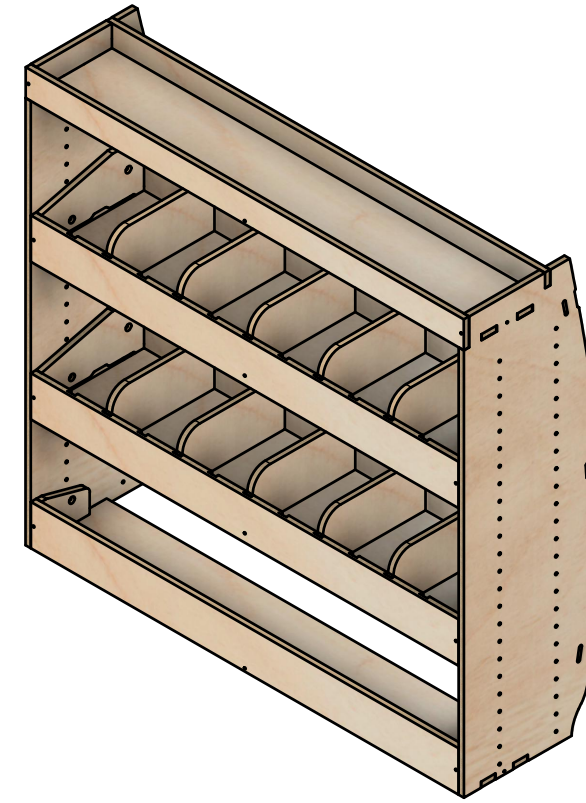

Citroen Dispatch | 2016on | L2H1 (MWB) | Panel Van
Peugeot Expert | 2016on | L2H1 (MWB) | Panel Van
Toyota Proace | 2016on | L2H1 (MWB) | Panel Van
Vauxhall Vivaro | 2019on | L1H1 (SWB) | Panel Van

Organiser | F272

SKU: EDP_16_L1-2_PS_Org_F272

Page 2 - External Dimensions

All units in mm

Plywood thickness = 12mm

Notes

- All dimensions on this page are external.

YOKE VANS
info@yoke-van-kits.co.uk
0208 132 9221

© 2023 Yoke CNC LTD