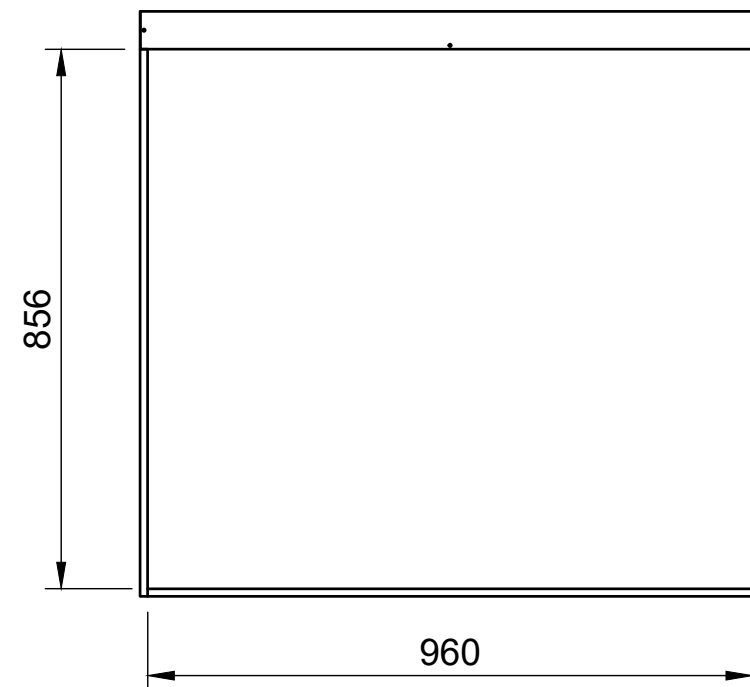

Citroen Dispatch | 2016on | L2H1 (MWB) | Panel Van
Peugeot Expert | 2016on | L2H1 (MWB) | Panel Van
Toyota Proace | 2016on | L2H1 (MWB) | Panel Van
Vauxhall Vivaro | 2019on | L1H1 (SWB) | Panel Van

Organiser | F272

SKU: EDP_16_L1-2_PS_Org_F272

Page 3 - Internal Dimensions

All units in mm

Plywood thickness = 12mm

Notes

- All dimensions on this page are internal.

YOKE VANS
info@yoke-van-kits.co.uk
0208 132 9221

© 2023 Yoke CNC LTD