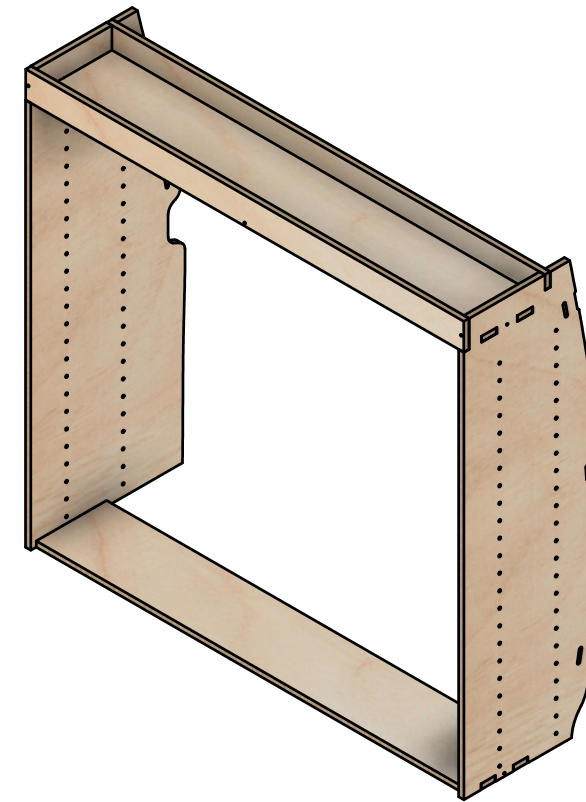

Citroen Dispatch | 2016on | L2H1 (MWB) | Panel Van
Peugeot Expert | 2016on | L2H1 (MWB) | Panel Van
Toyota Proace | 2016on | L2H1 (MWB) | Panel Van
Vauxhall Vivaro | 2019on | L1H1 (SWB) | Panel Van

Organiser | F272

SKU: EDP_16_L1-2_PS_Org_F272

Page 3 - Internal Dimensions

All units in mm

Plywood thickness = 12mm

Notes

- All dimensions on this page are internal.

YOKE VANS
info@yoke-van-kits.co.uk
0208 132 9221

© 2023 Yoke CNC LTD