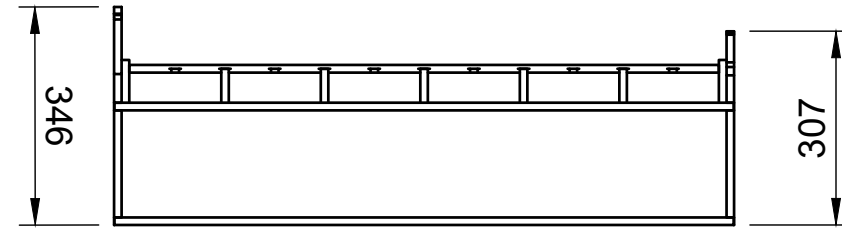

### Page 1 - Overview

All units in mm

Plywood thickness = 12mm

**YOKE VANS**

info@yoke-van-kits.co.uk

0208 132 9221

© 2023 Yoke CNC LTD

Citroen Dispatch | 2016on | L2H1 (MWB) | Panel Van  
Peugeot Expert | 2016on | L2H1 (MWB) | Panel Van  
Toyota Proace | 2016on | L2H1 (MWB) | Panel Van  
Vauxhall Vivaro | 2019on | L1H1 (SWB) | Panel Van

### Page 2 - External Dimensions

All units in mm

Plywood thickness = 12mm