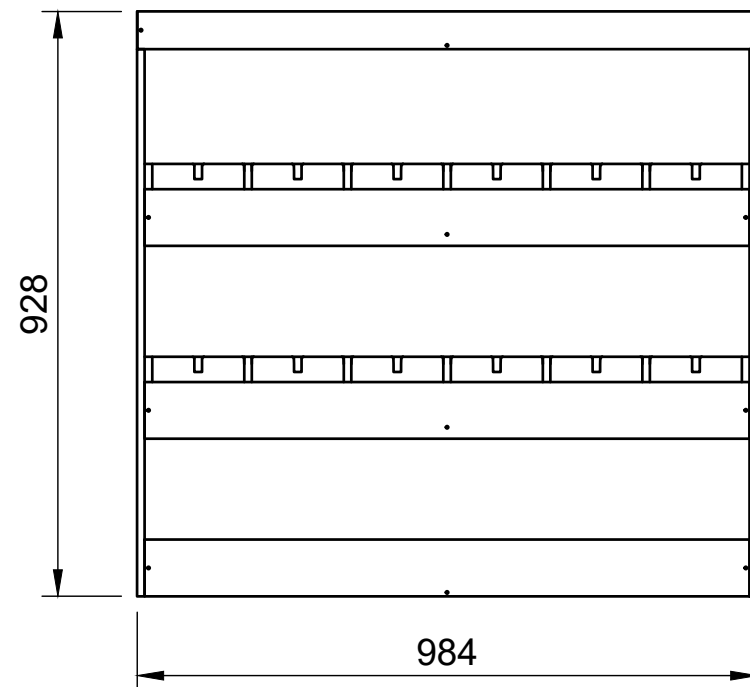

Citroen Dispatch | 2016on | L2H1 (MWB) | Panel Van
Peugeot Expert | 2016on | L2H1 (MWB) | Panel Van
Toyota Proace | 2016on | L2H1 (MWB) | Panel Van
Vauxhall Vivaro | 2019on | L1H1 (SWB) | Panel Van

Organiser | F272

SKU: EDP_16_L1-2_PS_Org_F272

Page 2 - External Dimensions

All units in mm

Plywood thickness = 12mm

Notes

- All dimensions on this page are external.

YOKE VANS
info@yoke-van-kits.co.uk
0208 132 9221

© 2023 Yoke CNC LTD