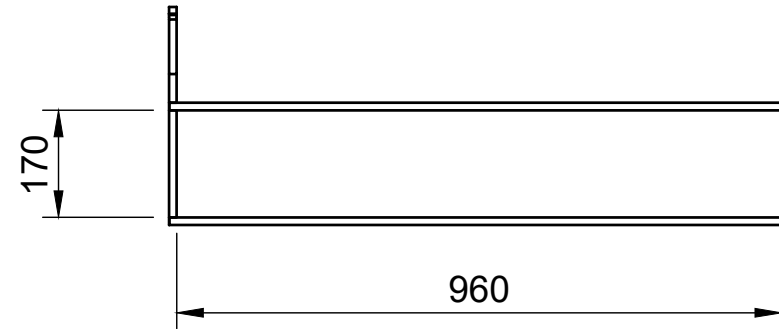

Citroen Dispatch | 2016on | L2H1 (MWB) | Panel Van
Peugeot Expert | 2016on | L2H1 (MWB) | Panel Van
Toyota Proace | 2016on | L2H1 (MWB) | Panel Van
Vauxhall Vivaro | 2019on | L1H1 (SWB) | Panel Van

Organiser | F272

SKU: EDP_16_L1-2_PS_Org_F272

Page 3 - Internal Dimensions

All units in mm

Plywood thickness = 12mm

Notes

- All dimensions on this page are internal.

YOKE VANS
info@yoke-van-kits.co.uk
0208 132 9221

© 2023 Yoke CNC LTD