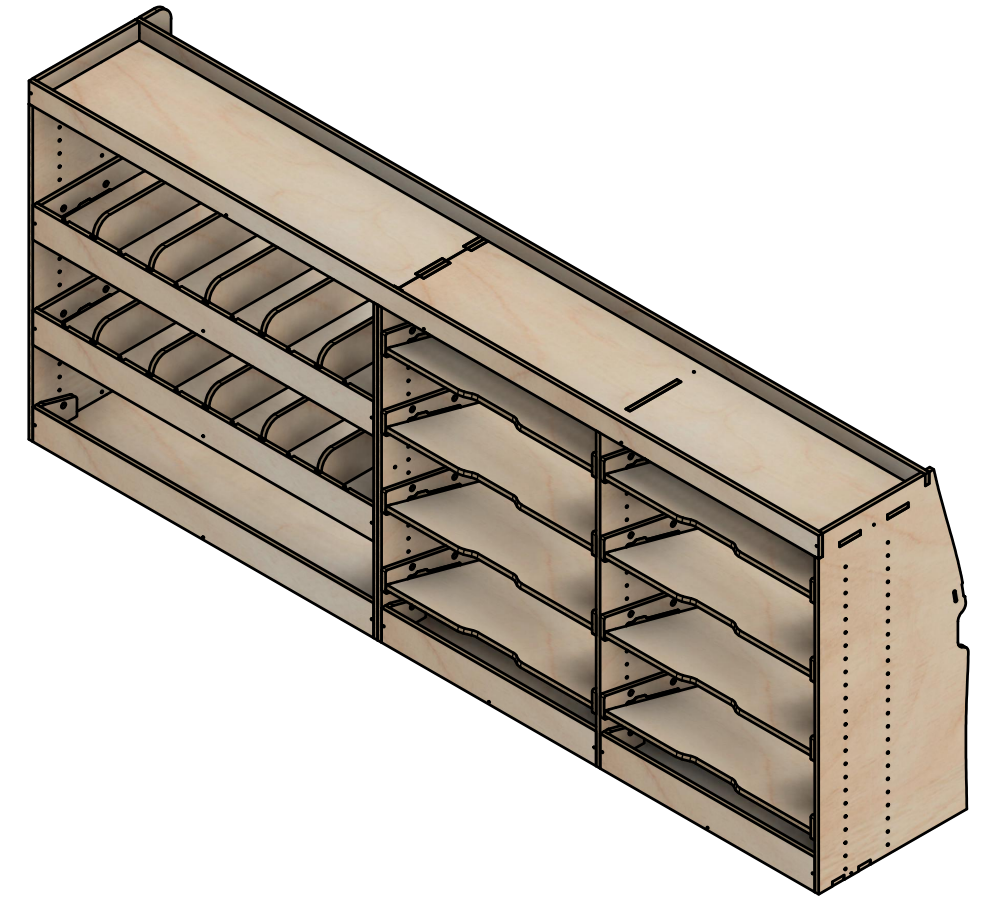

Citroen Dispatch | 2016on | L3H1 (LWB) | Panel Van
Peugeot Expert | 2016on | L3H1 (LWB) | Panel Van
Toyota Proace | 2016on | L3H1 (LWB) | Panel Van
Vauxhall Vivaro | 2019on | L2H1 (LWB) | Panel Van

Combo No.15 | FLFF 272mm

SKU: EDP_16_L2-3_C15_FF272

Page 2 - External Dimensions

All units in mm
Plywood thickness = 12mm

Notes

- All dimensions on this page are external.

YOKE VANS
info@yoke-van-kits.co.uk
0208 132 9221

© 2023 Yoke CNC LTD