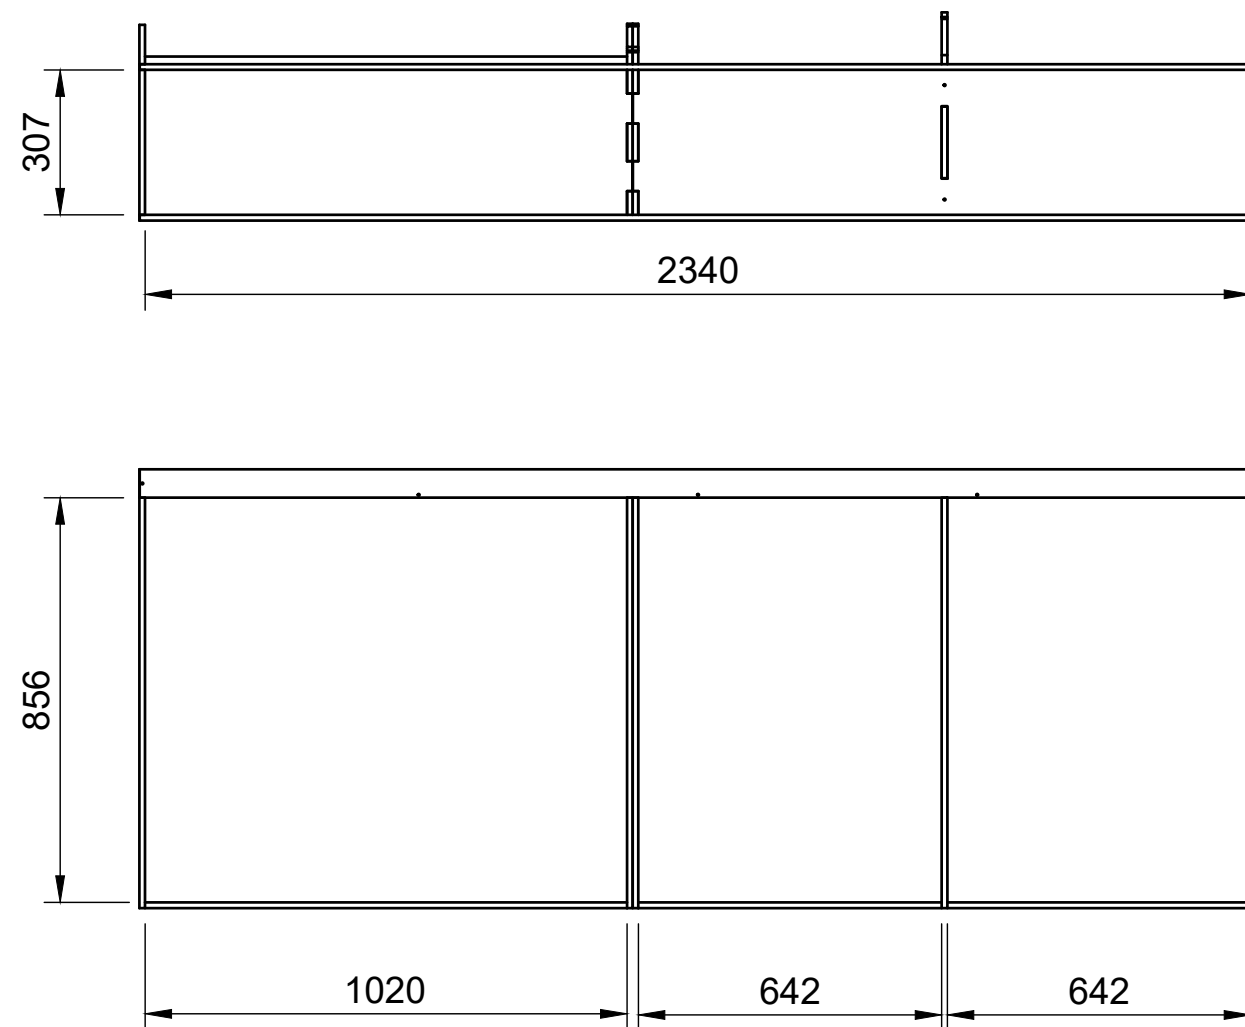

Citroen Dispatch | 2016on | L3H1 (LWB) | Panel Van
Peugeot Expert | 2016on | L3H1 (LWB) | Panel Van
Toyota Proace | 2016on | L3H1 (LWB) | Panel Van
Vauxhall Vivaro | 2019on | L2H1 (LWB) | Panel Van

Combo No.15 | FLFF 272mm

SKU: EDP_16_L2-3_C15_FF272

Page 3 - Internal Dimensions

All units in mm

Plywood thickness = 12mm

Notes

- All dimensions on this page are internal.

YOKE VANS
info@yoke-van-kits.co.uk
0208 132 9221

© 2023 Yoke CNC LTD