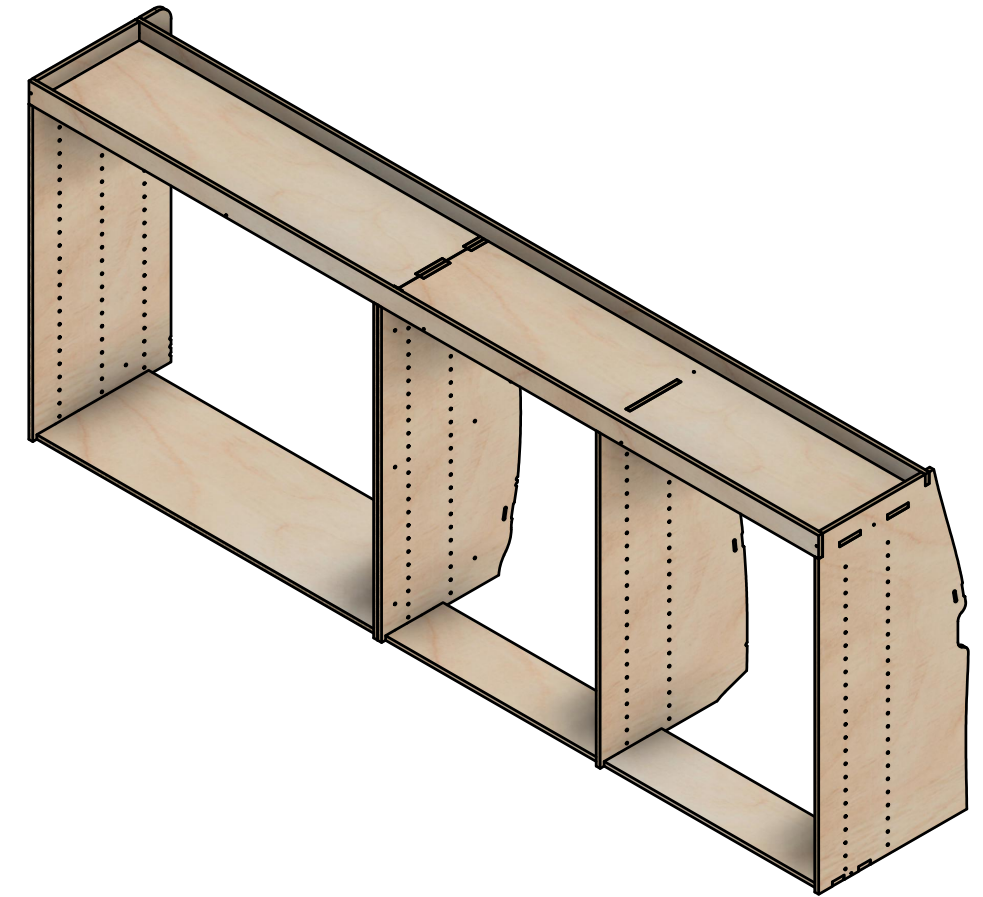

Citroen Dispatch | 2016on | L3H1 (LWB) | Panel Van
Peugeot Expert | 2016on | L3H1 (LWB) | Panel Van
Toyota Proace | 2016on | L3H1 (LWB) | Panel Van
Vauxhall Vivaro | 2019on | L2H1 (LWB) | Panel Van

Combo No.15 | FLFF 272mm

SKU: EDP_16_L2-3_C15_FF272

Page 3 - Internal Dimensions

All units in mm

Plywood thickness = 12mm

Notes

- All dimensions on this page are internal.

YOKE VANS
info@yoke-van-kits.co.uk
0208 132 9221

© 2023 Yoke CNC LTD