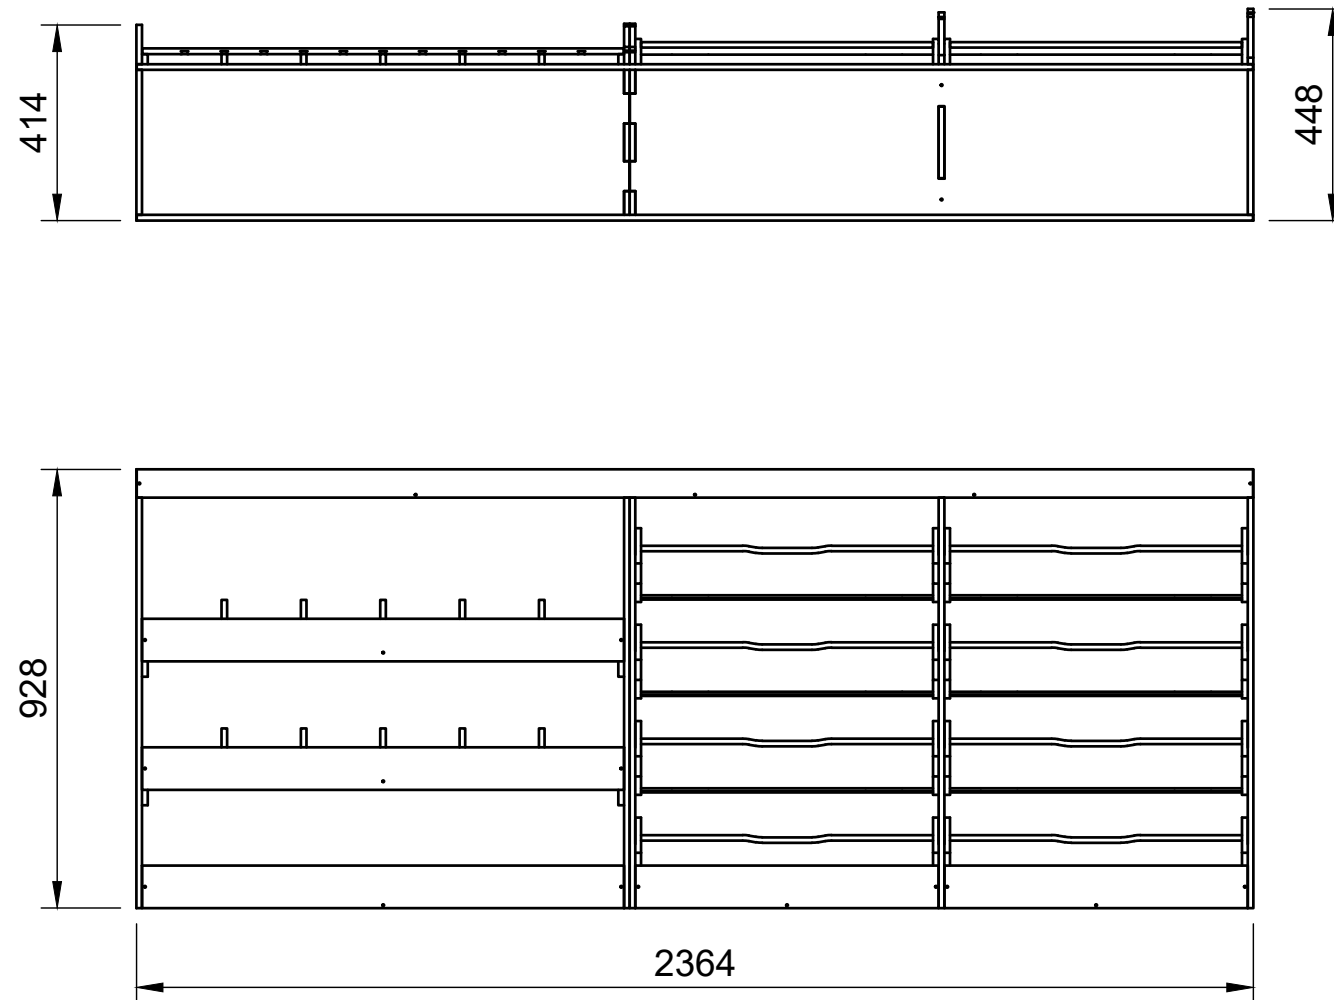

Citroen Dispatch | 2016on | L3H1 (LWB) | Panel Van
Peugeot Expert | 2016on | L3H1 (LWB) | Panel Van
Toyota Proace | 2016on | L3H1 (LWB) | Panel Van
Vauxhall Vivaro | 2019on | L2H1 (LWB) | Panel Van

Combo No.15 | FLFF 272mm

SKU: EDP_16_L2-3_C15_FF272

Page 2 - External Dimensions

All units in mm
Plywood thickness = 12mm

Notes

- All dimensions on this page are external.

YOKE VANS
info@yoke-van-kits.co.uk
0208 132 9221

© 2023 Yoke CNC LTD