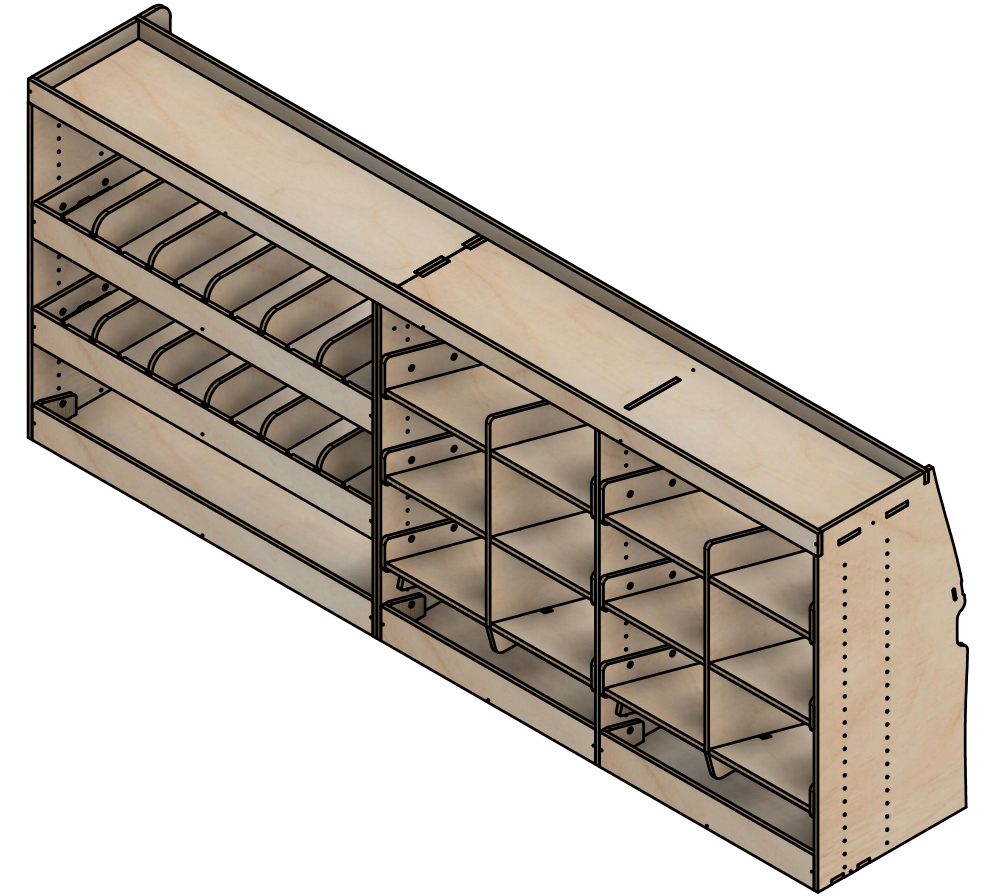

SKU: EDP_16_L2-3_C8_FF272

Page 1 - Overview

All units in mm

Plywood thickness = 12mm

YOKE VANS
info@yoke-van-kits.co.uk
0208 132 9221

© 2023 Yoke CNC LTD

Citroen Dispatch | 2016on | L3H1 (LWB) | Panel Van
Peugeot Expert | 2016on | L3H1 (LWB) | Panel Van
Toyota Proace | 2016on | L3H1 (LWB) | Panel Van
Vauxhall Vivaro | 2019on | L2H1 (LWB) | Panel Van

Combo No.8 | FLFF 272mm

SKU: EDP_16_L2-3_C8_FF272

Page 2 - External Dimensions

All units in mm
Plywood thickness = 12mm

Notes

- All dimensions on this page are external.

YOKE VANS
info@yoke-van-kits.co.uk
0208 132 9221