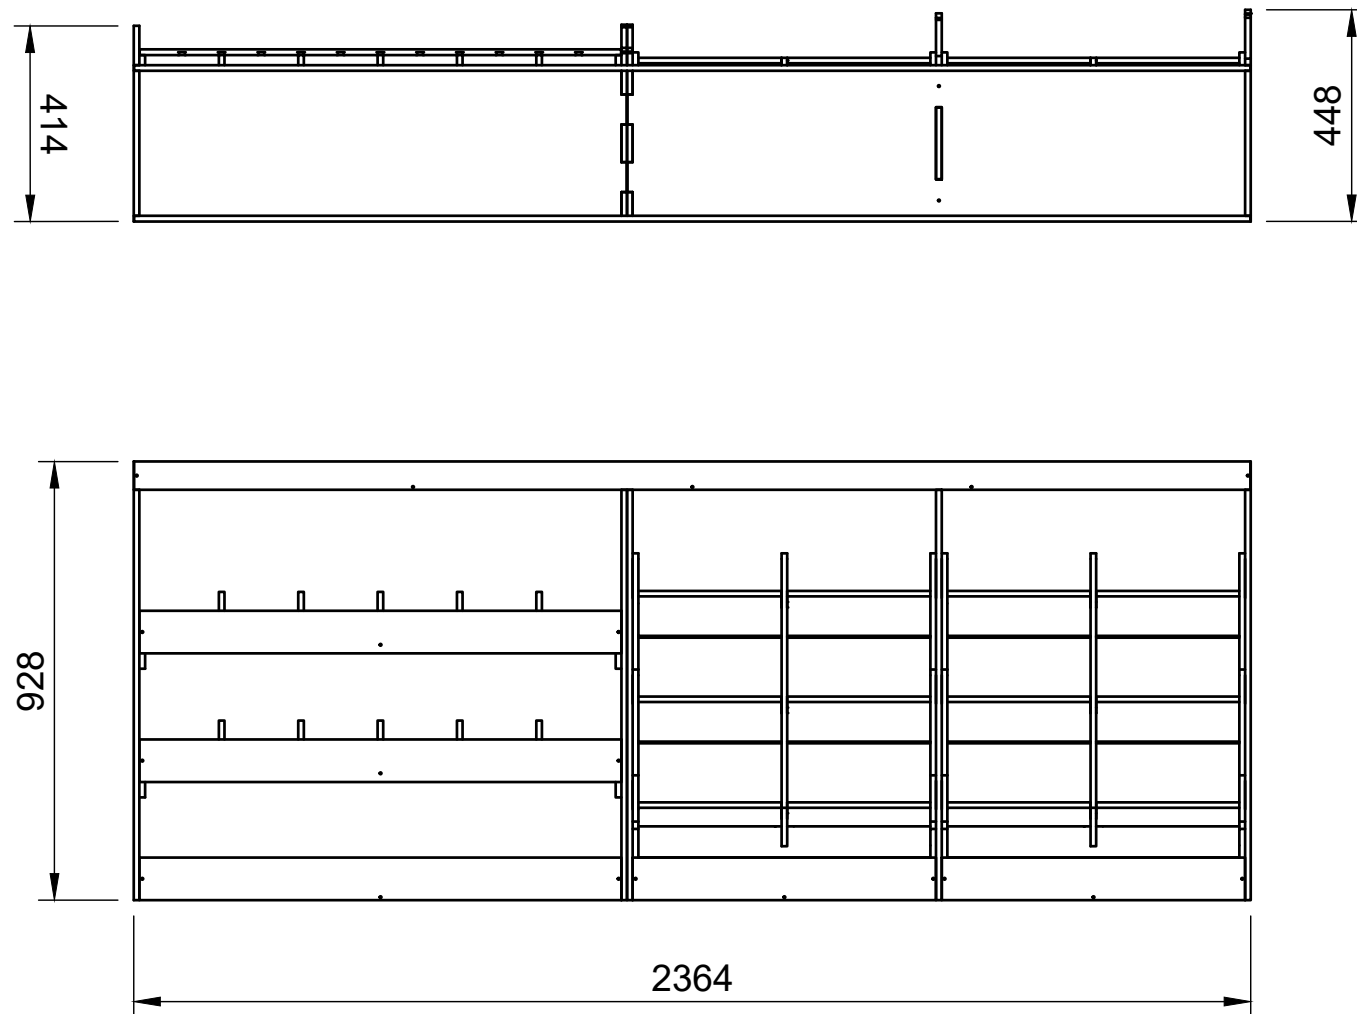

SKU: EDP_16_L2-3_C8_FF272

Page 1 - Overview

All units in mm

Plywood thickness = 12mm

YOKE VANS
info@yoke-van-kits.co.uk
0208 132 9221

© 2023 Yoke CNC LTD

Citroen Dispatch | 2016on | L3H1 (LWB) | Panel Van
Peugeot Expert | 2016on | L3H1 (LWB) | Panel Van
Toyota Proace | 2016on | L3H1 (LWB) | Panel Van
Vauxhall Vivaro | 2019on | L2H1 (LWB) | Panel Van

Combo No.8 | FLFF 272mm

SKU: EDP_16_L2-3_C8_FF272

Page 2 - External Dimensions

All units in mm
Plywood thickness = 12mm

Notes

- All dimensions on this page are external.

YOKE VANS
info@yoke-van-kits.co.uk
0208 132 9221