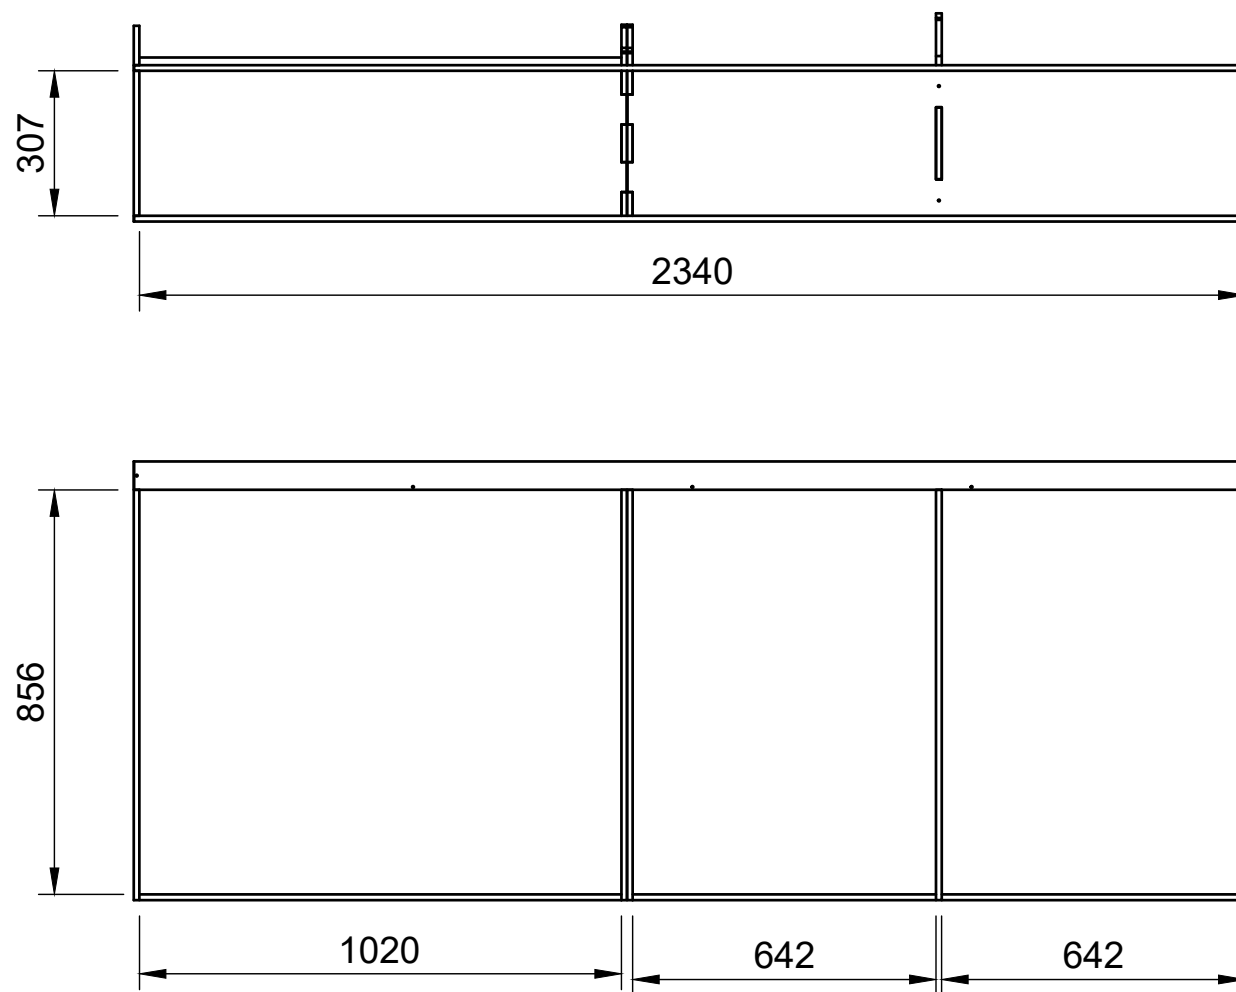

Citroen Dispatch | 2016on | L3H1 (LWB) | Panel Van
Peugeot Expert | 2016on | L3H1 (LWB) | Panel Van
Toyota Proace | 2016on | L3H1 (LWB) | Panel Van
Vauxhall Vivaro | 2019on | L2H1 (LWB) | Panel Van

Combo No.8 | FLFF 272mm

SKU: EDP_16_L2-3_C8_FF272

Page 3 - Internal Dimensions

All units in mm

Plywood thickness = 12mm

Notes

- All dimensions on this page are internal.

YOKE VANS
info@yoke-van-kits.co.uk
0208 132 9221

© 2023 Yoke CNC LTD