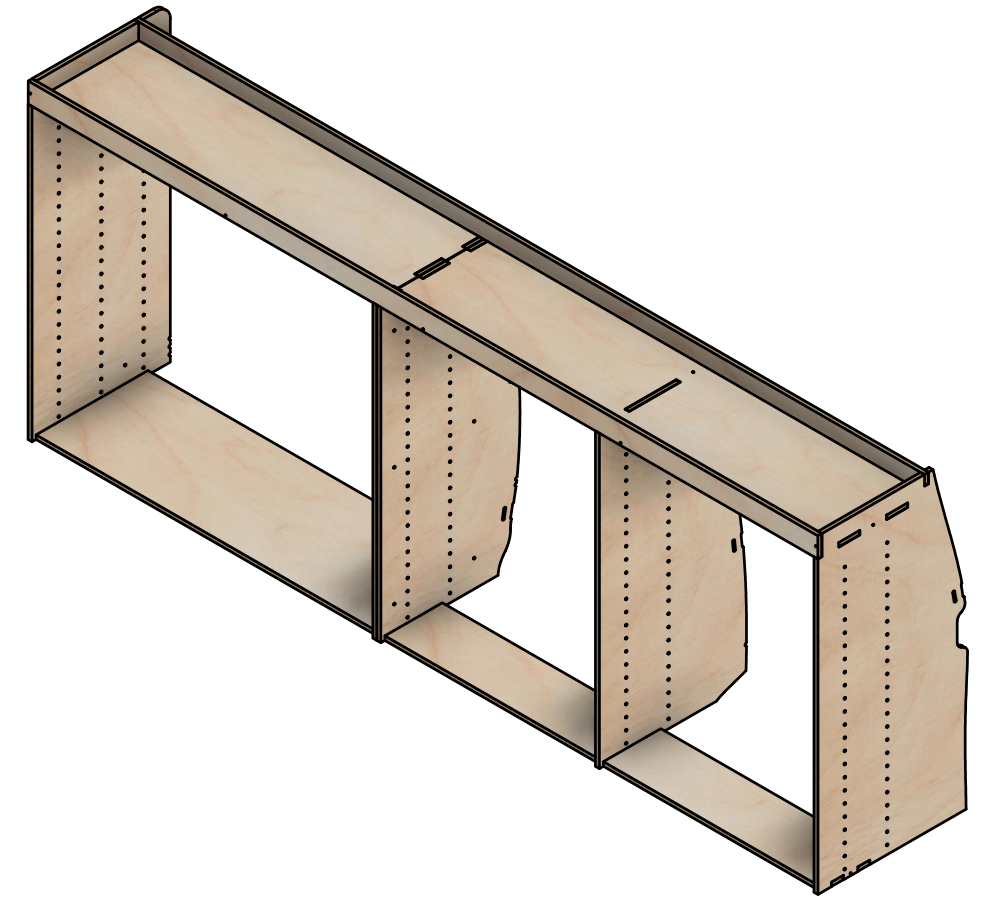

Citroen Dispatch | 2016on | L3H1 (LWB) | Panel Van
Peugeot Expert | 2016on | L3H1 (LWB) | Panel Van
Toyota Proace | 2016on | L3H1 (LWB) | Panel Van
Vauxhall Vivaro | 2019on | L2H1 (LWB) | Panel Van

Combo No.8 | FLFF 272mm

SKU: EDP_16_L2-3_C8_FF272

Page 3 - Internal Dimensions

All units in mm

Plywood thickness = 12mm

Notes

- All dimensions on this page are internal.

YOKE VANS
info@yoke-van-kits.co.uk
0208 132 9221

© 2023 Yoke CNC LTD