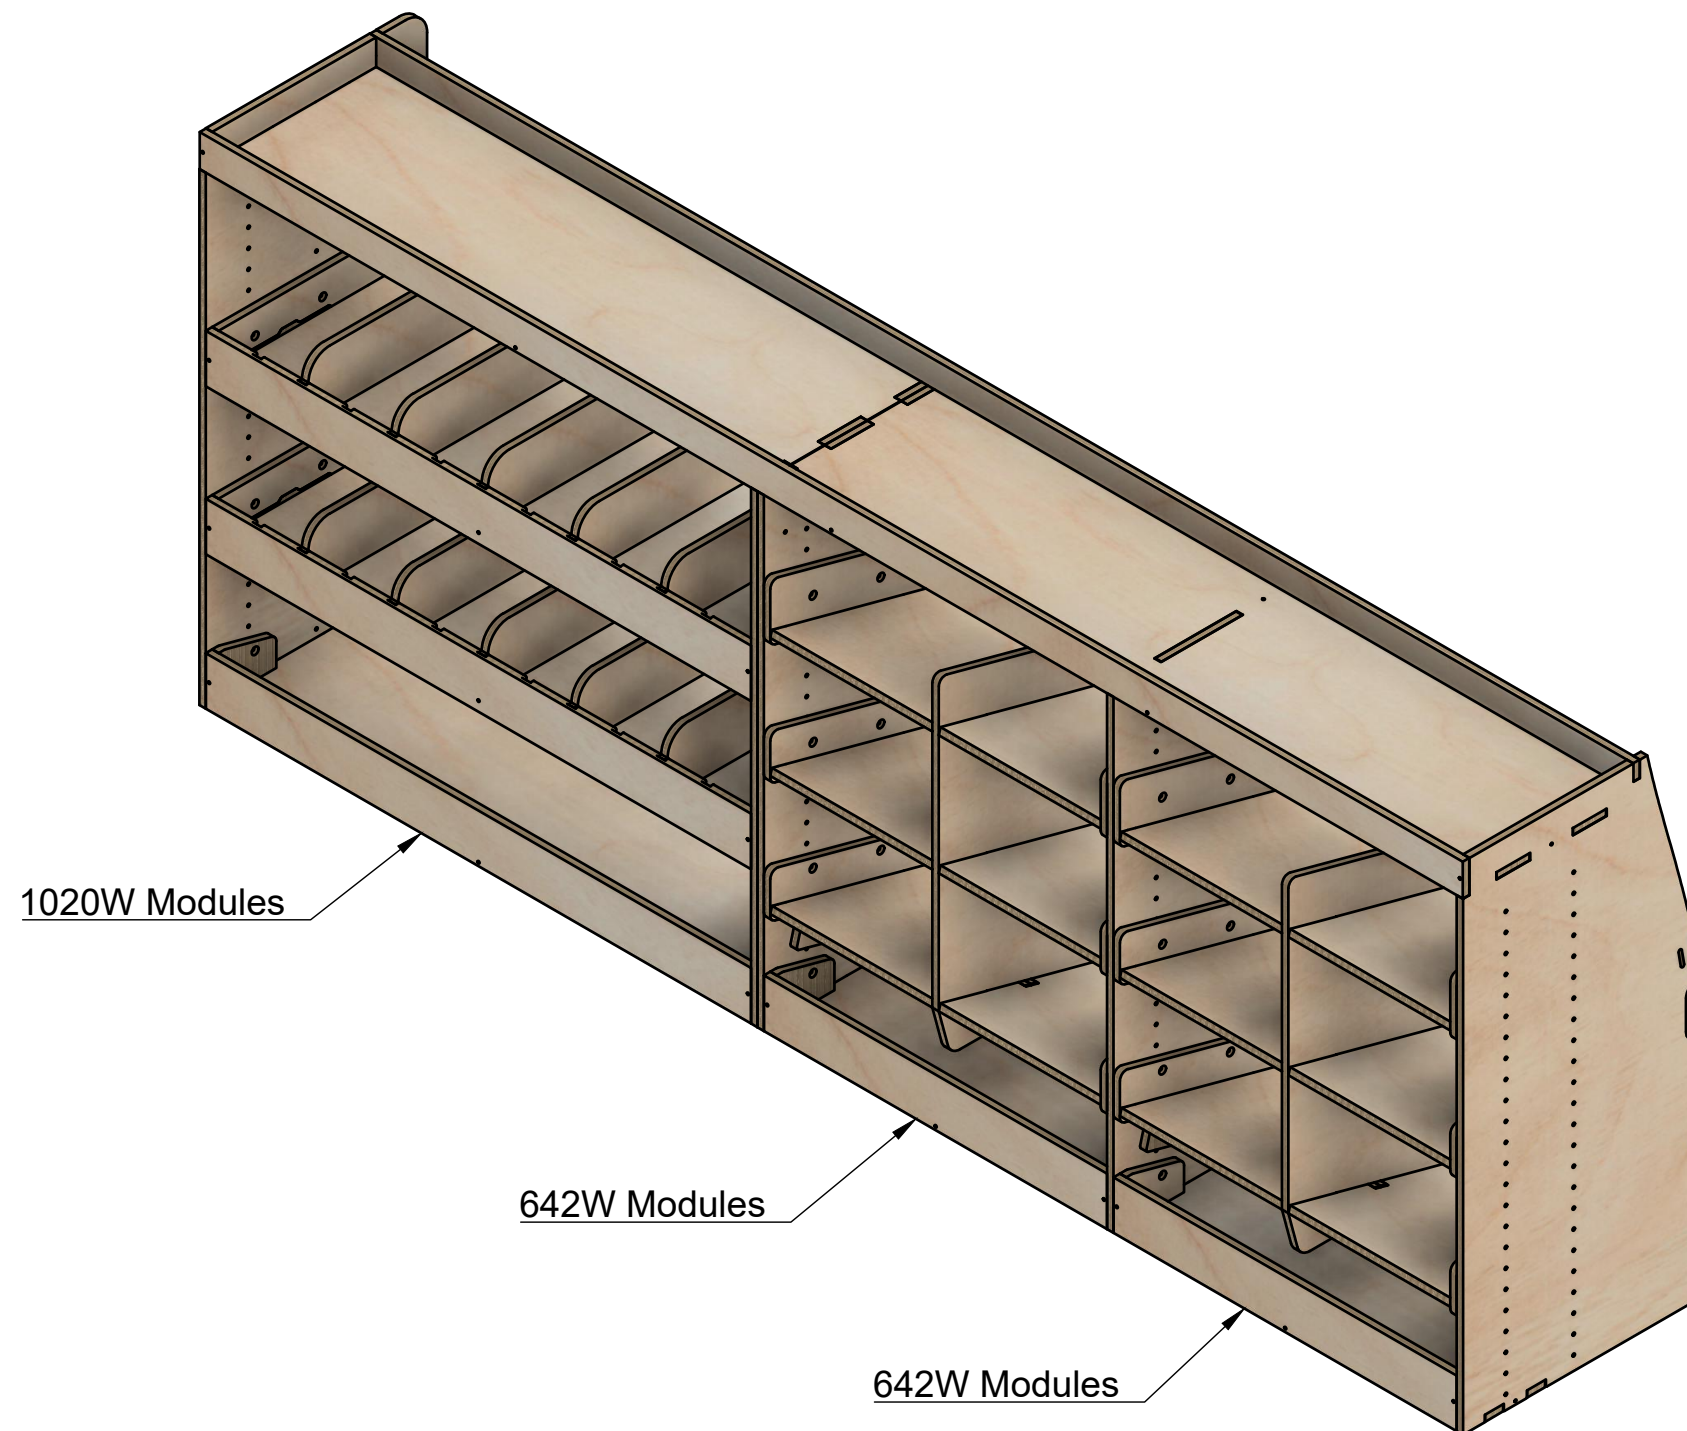

Citroen Dispatch | 2016on | L3H1 (LWB) | Panel Van
Peugeot Expert | 2016on | L3H1 (LWB) | Panel Van
Toyota Proace | 2016on | L3H1 (LWB) | Panel Van
Vauxhall Vivaro | 2019on | L2H1 (LWB) | Panel Van

Combo No.8 | FLFF 272mm

SKU: EDP_16_L2-3_C8_FF272

Page 1 - Overview

All units in mm

Plywood thickness = 12mm

YOKE VANS
info@yoke-van-kits.co.uk
0208 132 9221

© 2023 Yoke CNC LTD

Citroen Dispatch | 2016on | L3H1 (LWB) | Panel Van
Peugeot Expert | 2016on | L3H1 (LWB) | Panel Van
Toyota Proace | 2016on | L3H1 (LWB) | Panel Van
Vauxhall Vivaro | 2019on | L2H1 (LWB) | Panel Van

Combo No.8 | FLFF 272mm

SKU: EDP_16_L2-3_C8_FF272

Page 2 - External Dimensions

All units in mm
Plywood thickness = 12mm

Notes

- All dimensions on this page are external.

YOKE VANS
info@yoke-van-kits.co.uk
0208 132 9221