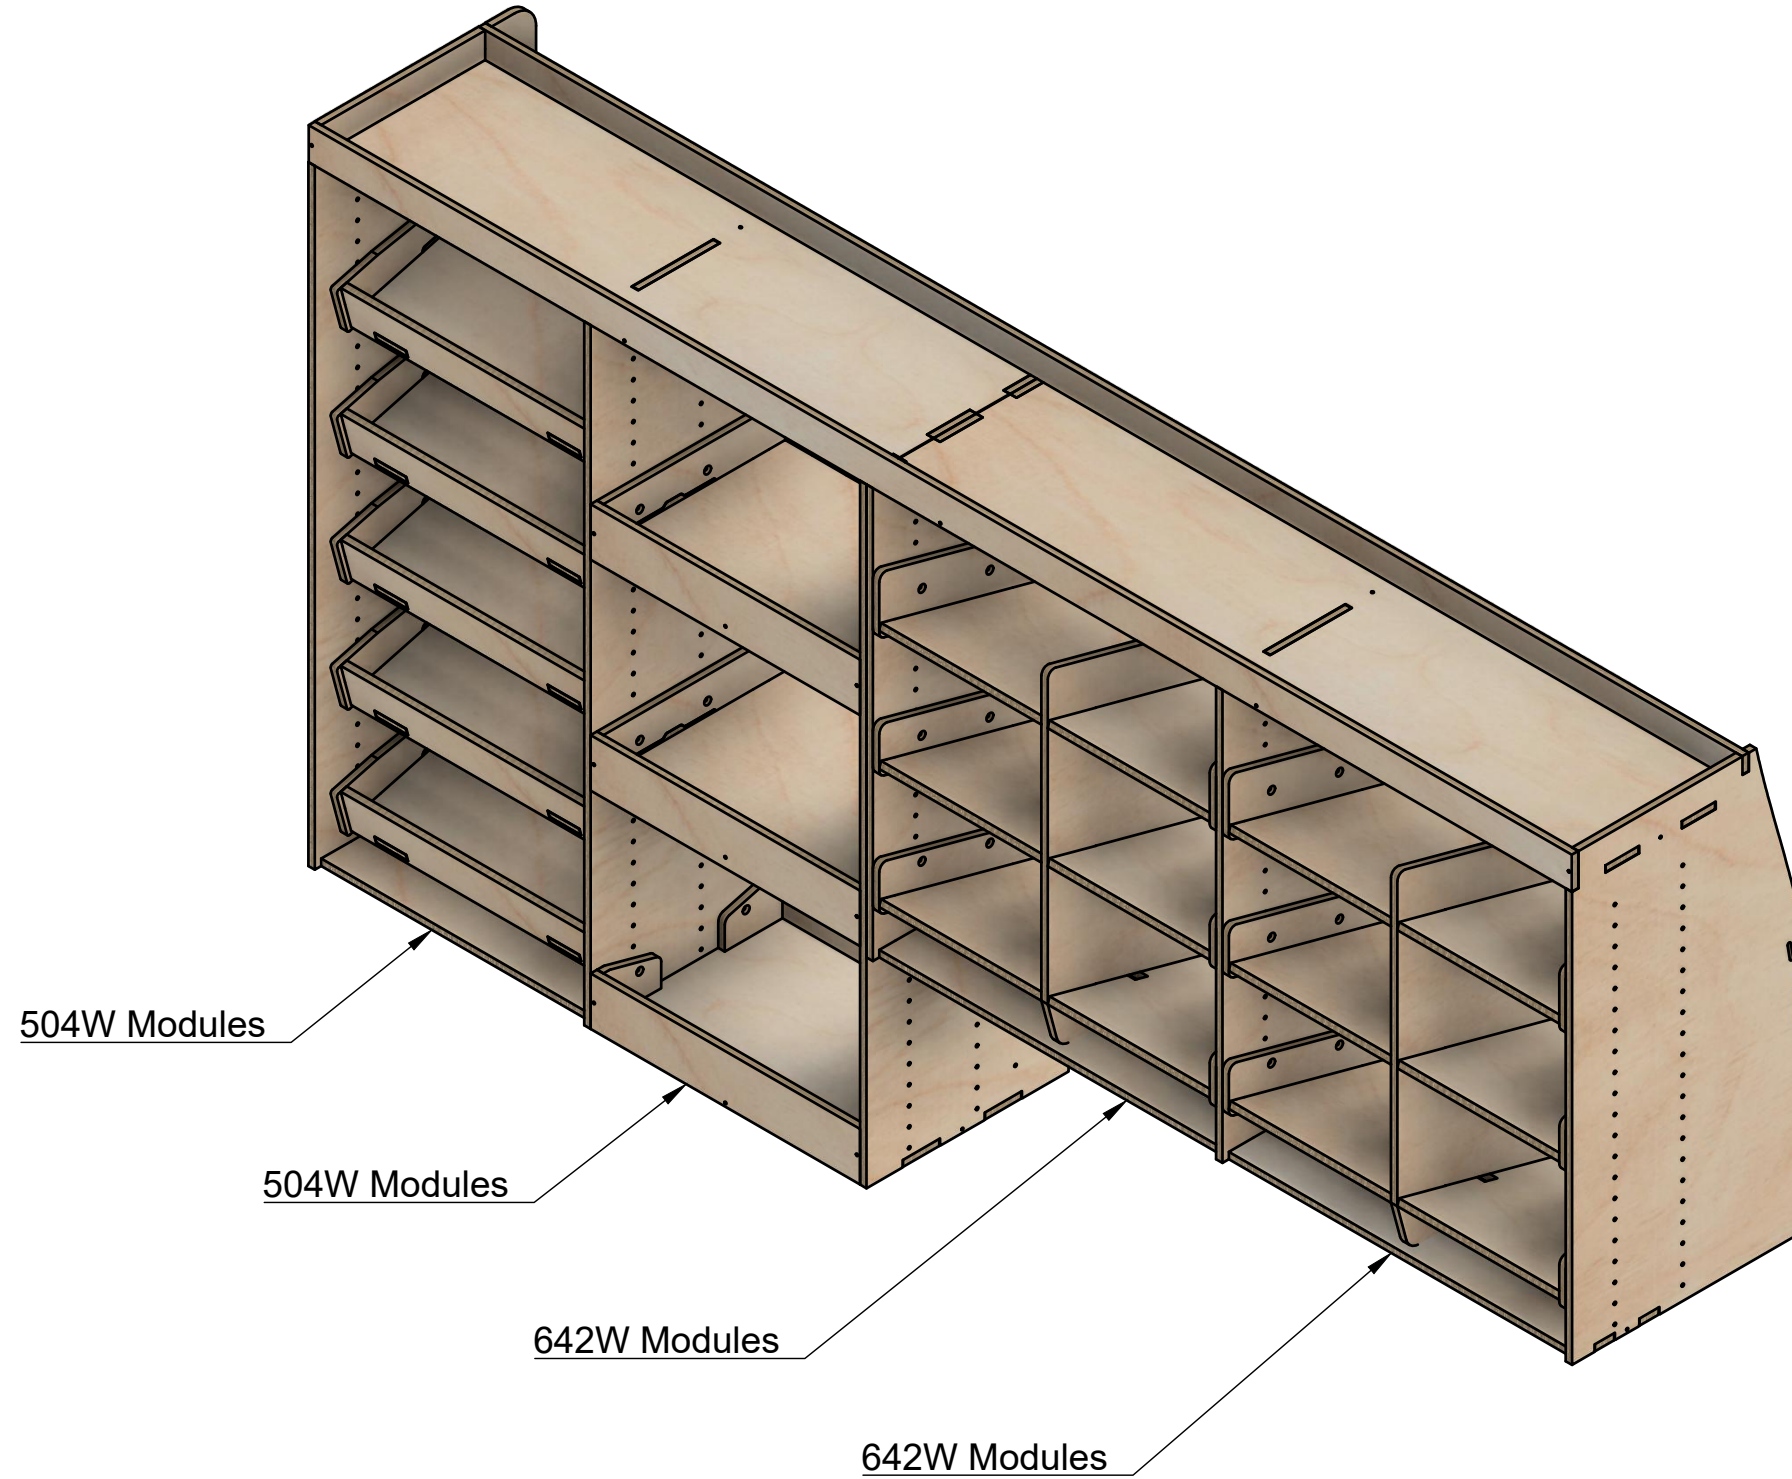

Citroen Dispatch | 2016on | L3H1 (LWB) | Panel Van
Peugeot Expert | 2016on | L3H1 (LWB) | Panel Van
Toyota Proace | 2016on | L3H1 (LWB) | Panel Van
Vauxhall Vivaro | 2019on | L2H1 (LWB) | Panel Van

Combo No.9 | HFFF 374mm

SKU: EDP_16_L2-3_C9_HF374

Page 1 - Overview

All units in mm

Plywood thickness = 12mm

YOKE VANS
info@yoke-van-kits.co.uk
0208 132 9221

© 2023 Yoke CNC LTD

Citroen Dispatch | 2016on | L3H1 (LWB) | Panel Van
Peugeot Expert | 2016on | L3H1 (LWB) | Panel Van
Toyota Proace | 2016on | L3H1 (LWB) | Panel Van
Vauxhall Vivaro | 2019on | L2H1 (LWB) | Panel Van

Combo No.9 | HLFF 374mm

SKU: EDP_16_L2-3_C9_HF374

Page 2 - External Dimensions

All units in mm
Plywood thickness = 12mm

Notes

- All dimensions on this page are external.

YOKE VANS
info@yoke-van-kits.co.uk
0208 132 9221