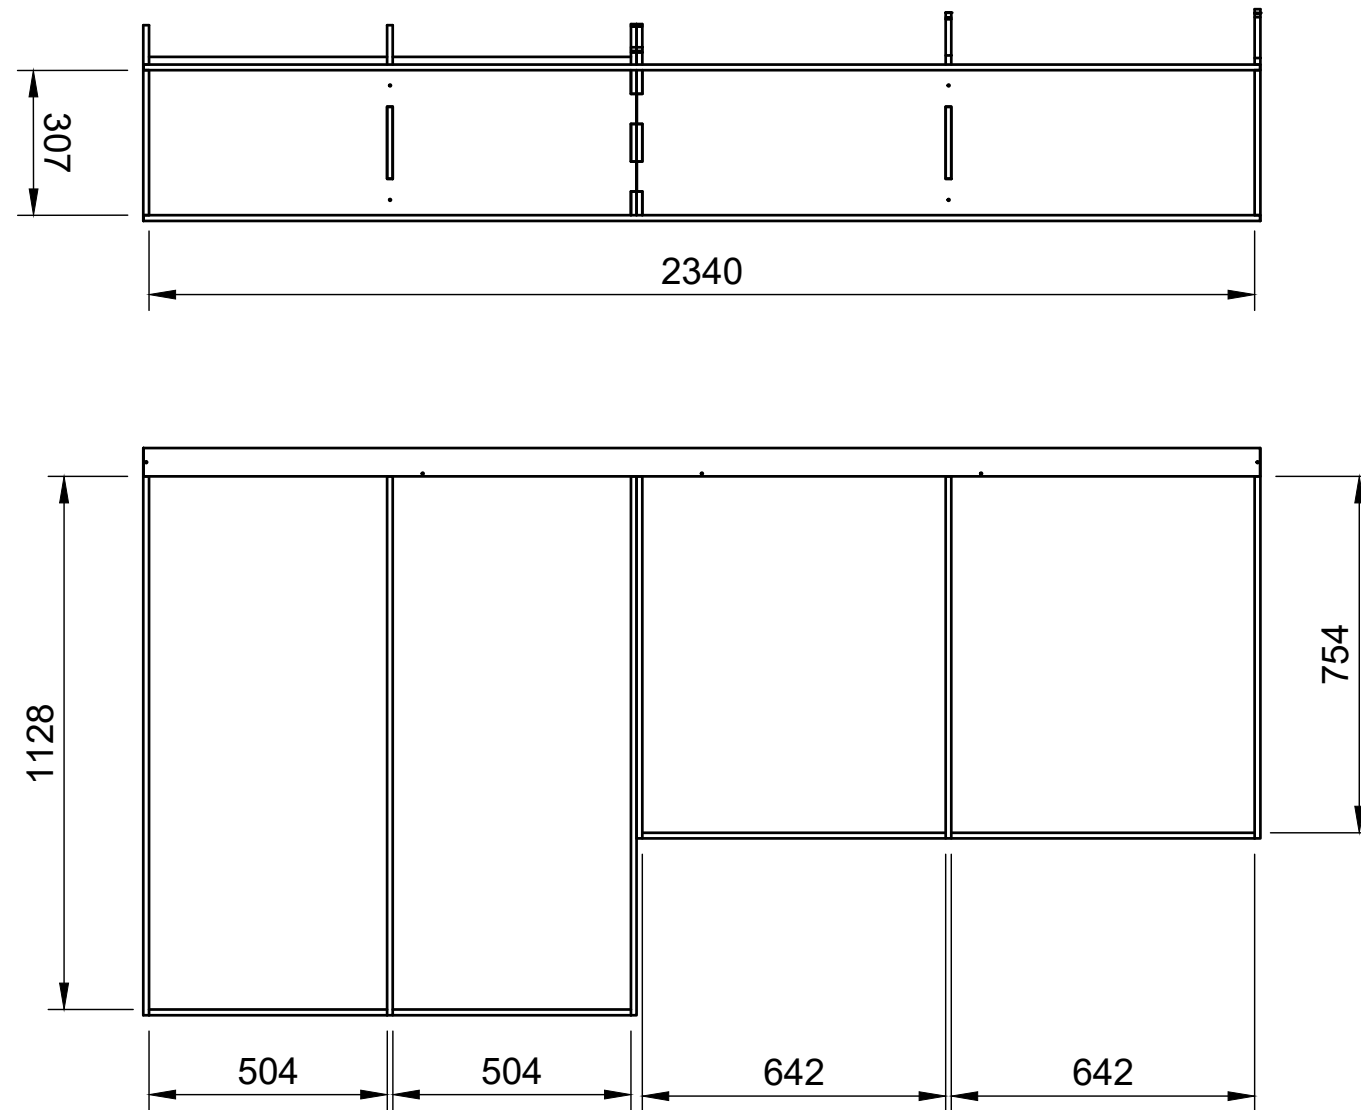

Citroen Dispatch | 2016on | L3H1 (LWB) | Panel Van
Peugeot Expert | 2016on | L3H1 (LWB) | Panel Van
Toyota Proace | 2016on | L3H1 (LWB) | Panel Van
Vauxhall Vivaro | 2019on | L2H1 (LWB) | Panel Van

Combo No.9 | HFFF 374mm

SKU: EDP_16_L2-3_C9_HF374

Page 3 - Internal Dimensions

All units in mm

Plywood thickness = 12mm

Notes

- All dimensions on this page are internal.

YOKE VANS
info@yoke-van-kits.co.uk
0208 132 9221

© 2023 Yoke CNC LTD