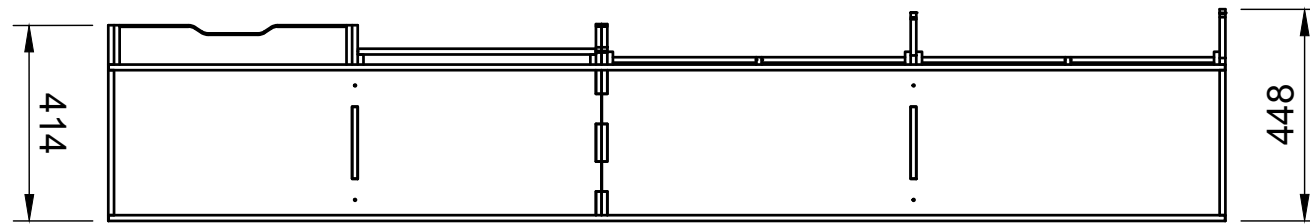

SKU: EDP_16_L2-3_C9_HF374

Page 1 - Overview

All units in mm

Plywood thickness = 12mm

YOKE VANS
info@yoke-van-kits.co.uk
0208 132 9221

© 2023 Yoke CNC LTD

Citroen Dispatch | 2016on | L3H1 (LWB) | Panel Van
Peugeot Expert | 2016on | L3H1 (LWB) | Panel Van
Toyota Proace | 2016on | L3H1 (LWB) | Panel Van
Vauxhall Vivaro | 2019on | L2H1 (LWB) | Panel Van

Combo No.9 | HLFF 374mm

SKU: EDP_16_L2-3_C9_HF374

Page 2 - External Dimensions

All units in mm
Plywood thickness = 12mm

Notes

- All dimensions on this page are external.

YOKE VANS
info@yoke-van-kits.co.uk
0208 132 9221