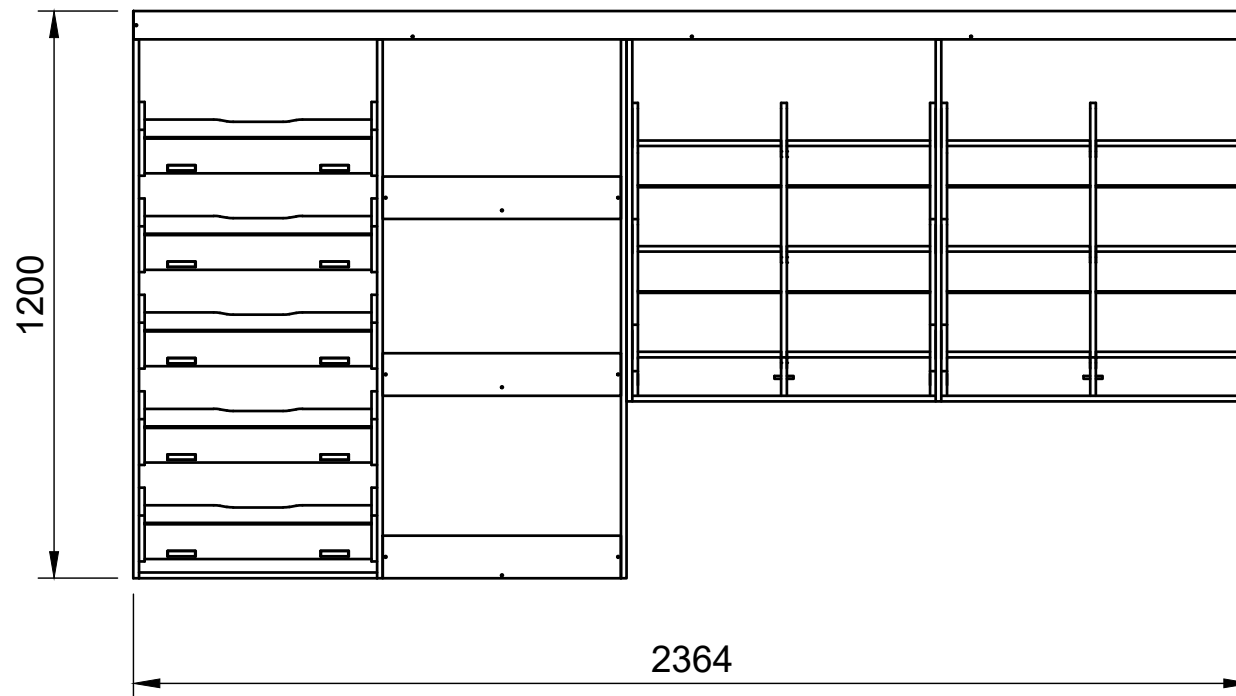

SKU: EDP_16_L2-3_C9_HF374

Page 1 - Overview

All units in mm

Plywood thickness = 12mm

YOKE VANS
info@yoke-van-kits.co.uk
0208 132 9221

© 2023 Yoke CNC LTD

Citroen Dispatch | 2016on | L3H1 (LWB) | Panel Van
Peugeot Expert | 2016on | L3H1 (LWB) | Panel Van
Toyota Proace | 2016on | L3H1 (LWB) | Panel Van
Vauxhall Vivaro | 2019on | L2H1 (LWB) | Panel Van

Combo No.9 | HLFF 374mm

SKU: EDP_16_L2-3_C9_HF374

Page 2 - External Dimensions

All units in mm
Plywood thickness = 12mm

Notes

- All dimensions on this page are external.

YOKE VANS
info@yoke-van-kits.co.uk
0208 132 9221