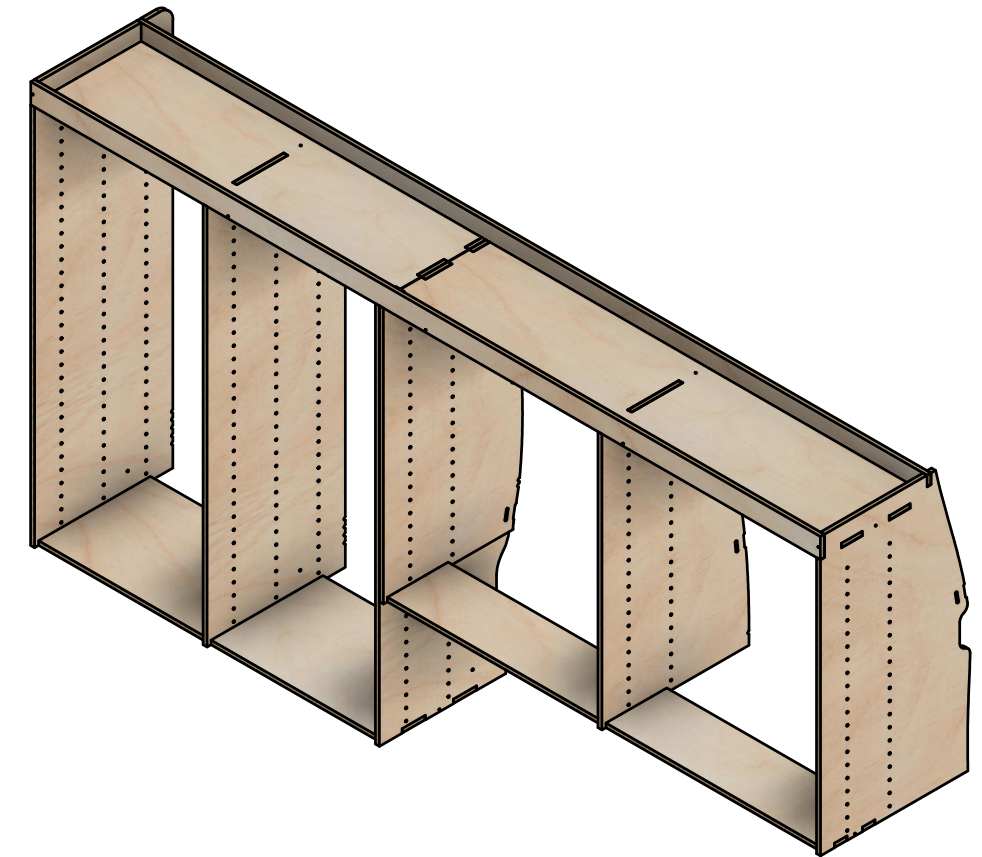

Citroen Dispatch | 2016on | L3H1 (LWB) | Panel Van
Peugeot Expert | 2016on | L3H1 (LWB) | Panel Van
Toyota Proace | 2016on | L3H1 (LWB) | Panel Van
Vauxhall Vivaro | 2019on | L2H1 (LWB) | Panel Van

Combo No.9 | HFFF 374mm

SKU: EDP_16_L2-3_C9_HF374

Page 3 - Internal Dimensions

All units in mm

Plywood thickness = 12mm

Notes

- All dimensions on this page are internal.

YOKE VANS
info@yoke-van-kits.co.uk
0208 132 9221

© 2023 Yoke CNC LTD