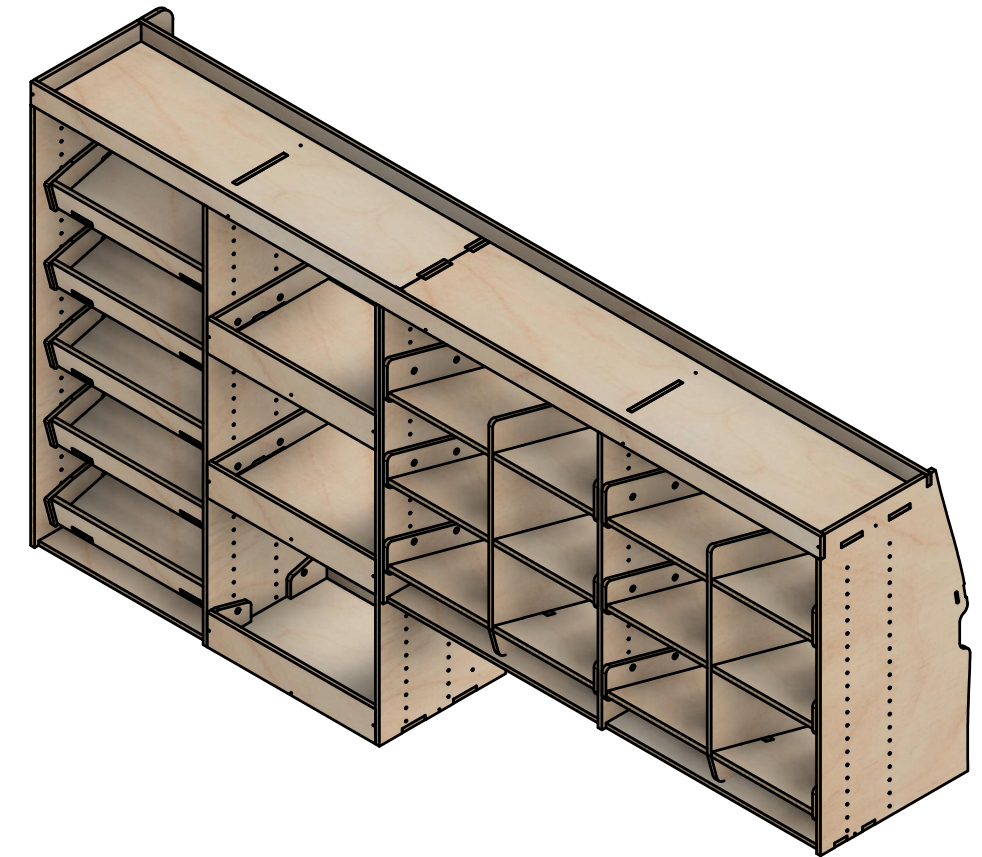

SKU: EDP_16_L2-3_C9_HF374

Page 1 - Overview

All units in mm

Plywood thickness = 12mm

YOKE VANS
info@yoke-van-kits.co.uk
0208 132 9221

© 2023 Yoke CNC LTD

Citroen Dispatch | 2016on | L3H1 (LWB) | Panel Van
Peugeot Expert | 2016on | L3H1 (LWB) | Panel Van
Toyota Proace | 2016on | L3H1 (LWB) | Panel Van
Vauxhall Vivaro | 2019on | L2H1 (LWB) | Panel Van

Combo No.9 | HLFF 374mm

SKU: EDP_16_L2-3_C9_HF374

Page 2 - External Dimensions

All units in mm
Plywood thickness = 12mm

Notes

- All dimensions on this page are external.

YOKE VANS
info@yoke-van-kits.co.uk
0208 132 9221