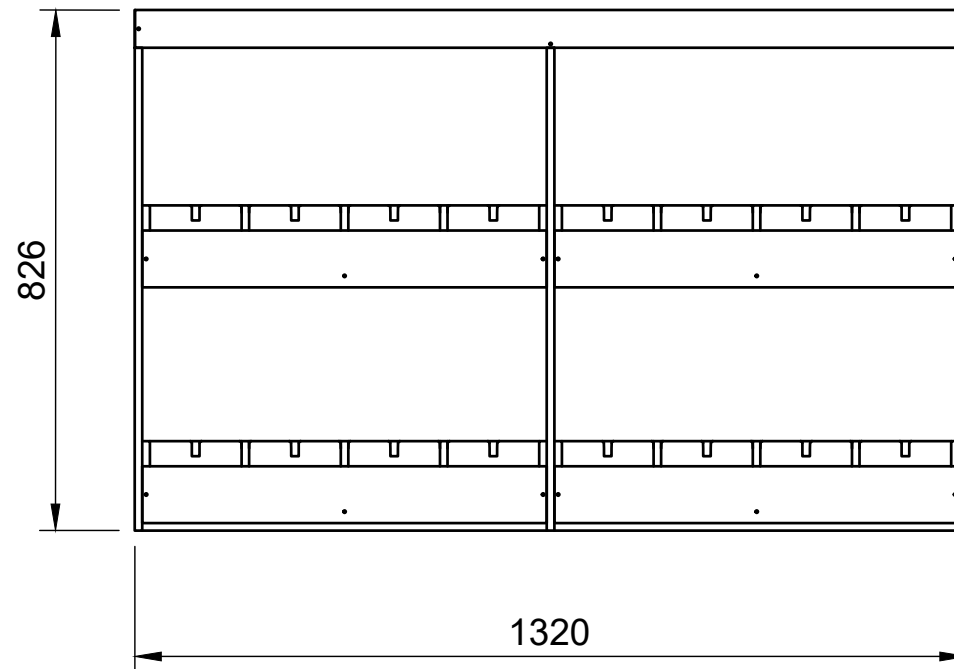

Citroen Dispatch | 2016on | L3H1 (LWB) | Panel Van
Peugeot Expert | 2016on | L3H1 (LWB) | Panel Van
Toyota Proace | 2016on | L3H1 (LWB) | Panel Van
Vauxhall Vivaro | 2019on | L2H1 (LWB) | Panel Van

Organiser | F374

SKU: EDP_16_L2-3_PSL_ORG_F374_2

Page 2 - External Dimensions

All units in mm
Plywood thickness = 12mm

Notes

- All dimensions on this page are external.

YOKE VANS
info@yoke-van-kits.co.uk
0208 132 9221

© 2023 Yoke CNC LTD