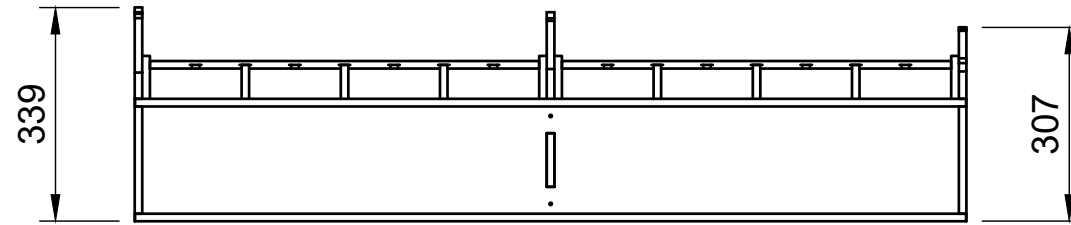

Citroen Dispatch | 2016on | L3H1 (LWB) | Panel Van
Peugeot Expert | 2016on | L3H1 (LWB) | Panel Van
Toyota Proace | 2016on | L3H1 (LWB) | Panel Van
Vauxhall Vivaro | 2019on | L2H1 (LWB) | Panel Van

Organiser | F374

SKU: EDP_16_L2-3_PSL_ORG_F374_2

Page 2 - External Dimensions

All units in mm
Plywood thickness = 12mm

Notes

- All dimensions on this page are external.

YOKE VANS
info@yoke-van-kits.co.uk
0208 132 9221

© 2023 Yoke CNC LTD