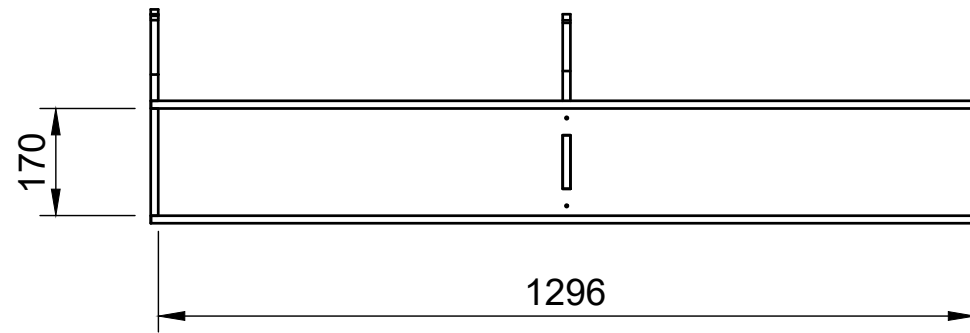

Citroen Dispatch | 2016on | L3H1 (LWB) | Panel Van
Peugeot Expert | 2016on | L3H1 (LWB) | Panel Van
Toyota Proace | 2016on | L3H1 (LWB) | Panel Van
Vauxhall Vivaro | 2019on | L2H1 (LWB) | Panel Van

Organiser | F374

SKU: EDP_16_L2-3_PSL_ORG_F374_2

Page 3 - Internal Dimensions

All units in mm

Plywood thickness = 12mm

Notes

- All dimensions on this page are internal.

YOKE VANS
info@yoke-van-kits.co.uk
0208 132 9221

© 2023 Yoke CNC LTD