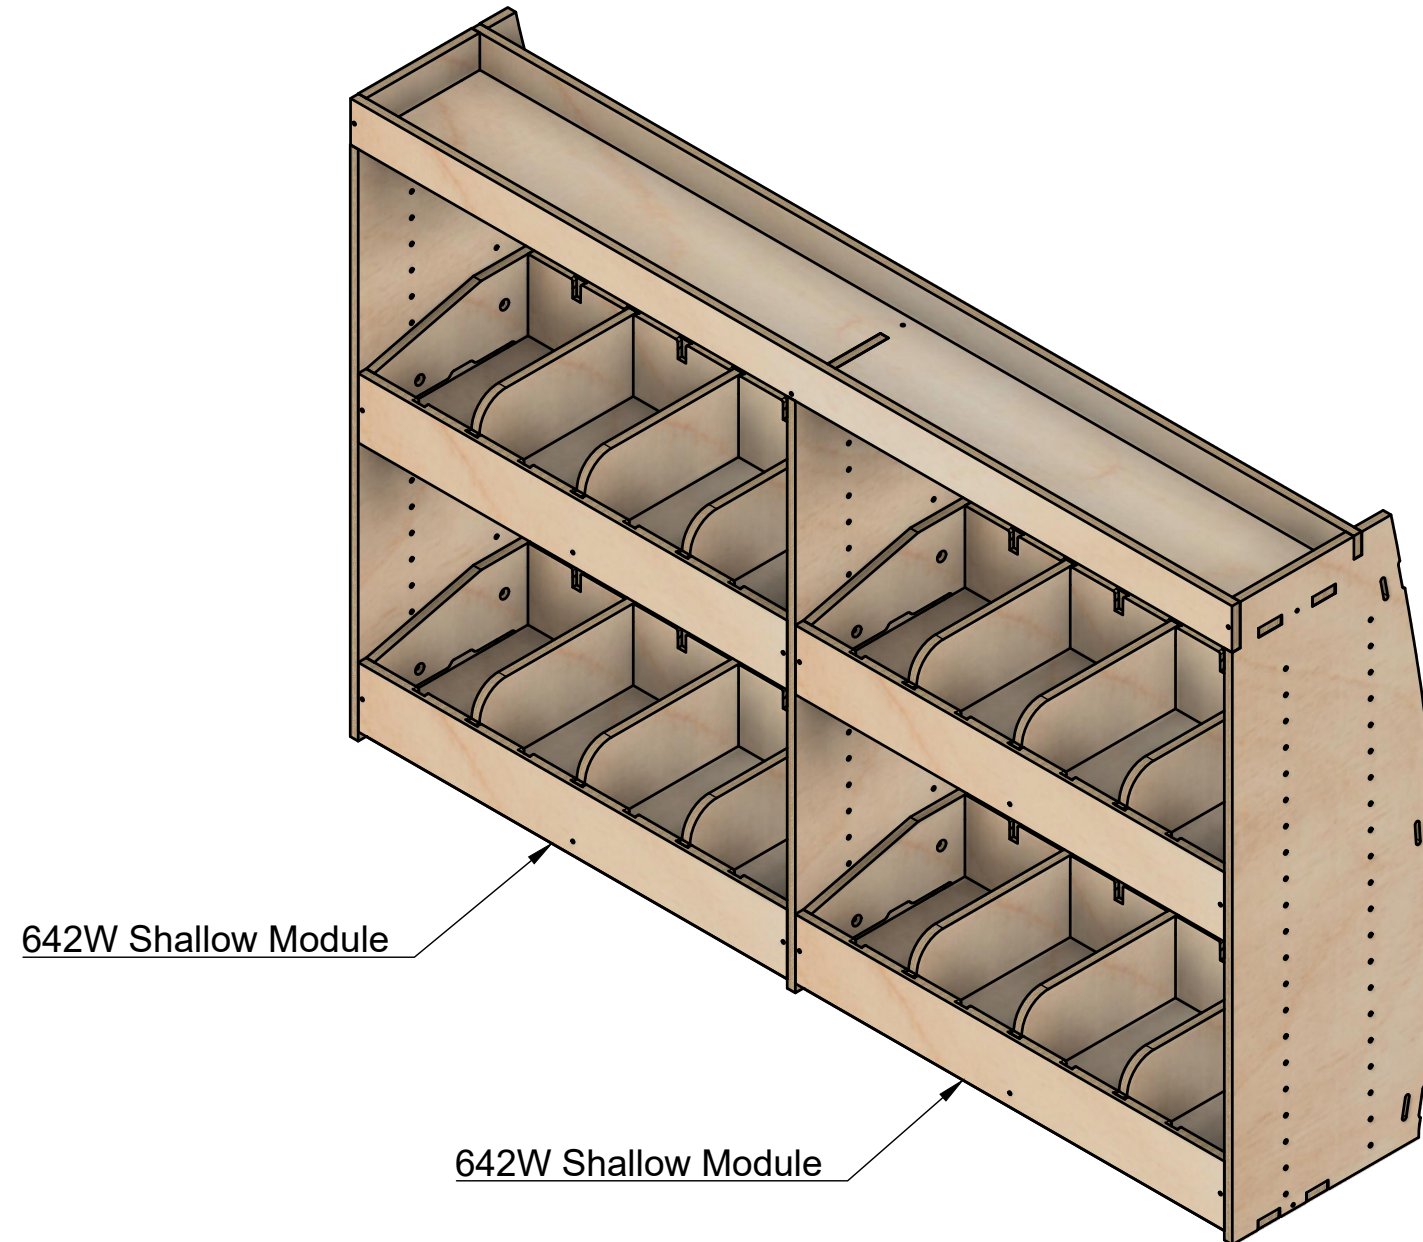

### Page 1 - Overview

All units in mm

Plywood thickness = 12mm

**YOKE VANS**  
info@yoke-van-kits.co.uk  
0208 132 9221

© 2023 Yoke CNC LTD

Citroen Dispatch | 2016on | L3H1 (LWB) | Panel Van  
Peugeot Expert | 2016on | L3H1 (LWB) | Panel Van  
Toyota Proace | 2016on | L3H1 (LWB) | Panel Van  
Vauxhall Vivaro | 2019on | L2H1 (LWB) | Panel Van