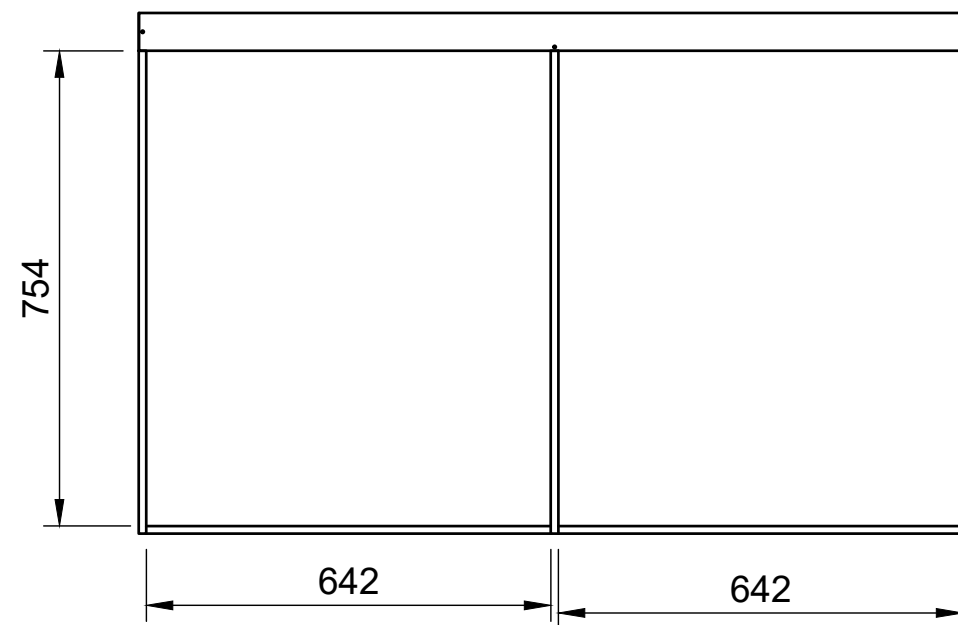

Citroen Dispatch | 2016on | L3H1 (LWB) | Panel Van
Peugeot Expert | 2016on | L3H1 (LWB) | Panel Van
Toyota Proace | 2016on | L3H1 (LWB) | Panel Van
Vauxhall Vivaro | 2019on | L2H1 (LWB) | Panel Van

Organiser | F374

SKU: EDP_16_L2-3_PSL_ORG_F374_2

Page 3 - Internal Dimensions

All units in mm

Plywood thickness = 12mm

Notes

- All dimensions on this page are internal.

YOKE VANS
info@yoke-van-kits.co.uk
0208 132 9221

© 2023 Yoke CNC LTD