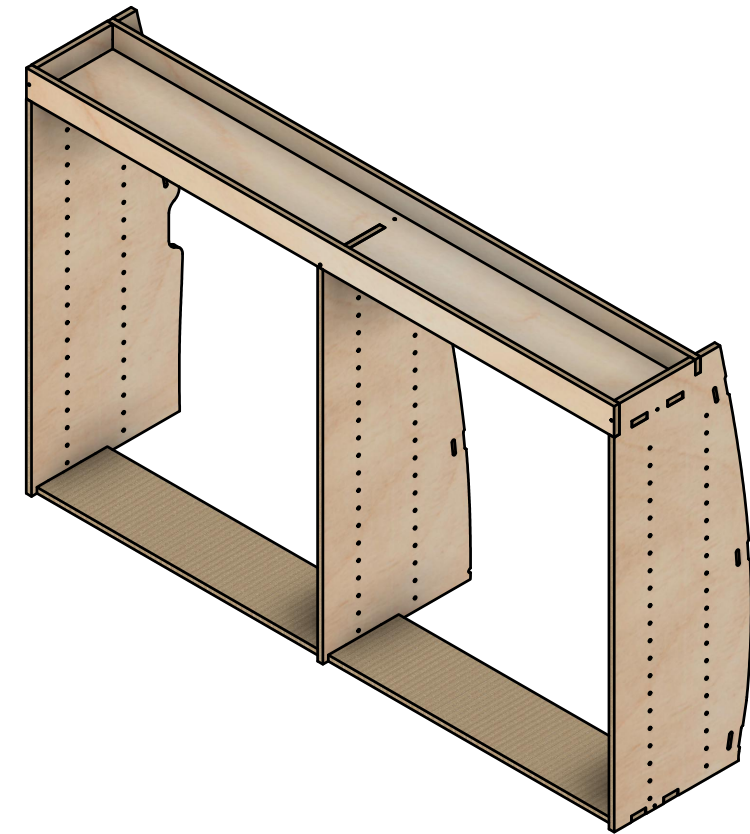

Citroen Dispatch | 2016on | L3H1 (LWB) | Panel Van
Peugeot Expert | 2016on | L3H1 (LWB) | Panel Van
Toyota Proace | 2016on | L3H1 (LWB) | Panel Van
Vauxhall Vivaro | 2019on | L2H1 (LWB) | Panel Van

Organiser | F374

SKU: EDP_16_L2-3_PSL_ORG_F374_2

Page 3 - Internal Dimensions

All units in mm

Plywood thickness = 12mm

Notes

- All dimensions on this page are internal.

YOKE VANS
info@yoke-van-kits.co.uk
0208 132 9221

© 2023 Yoke CNC LTD