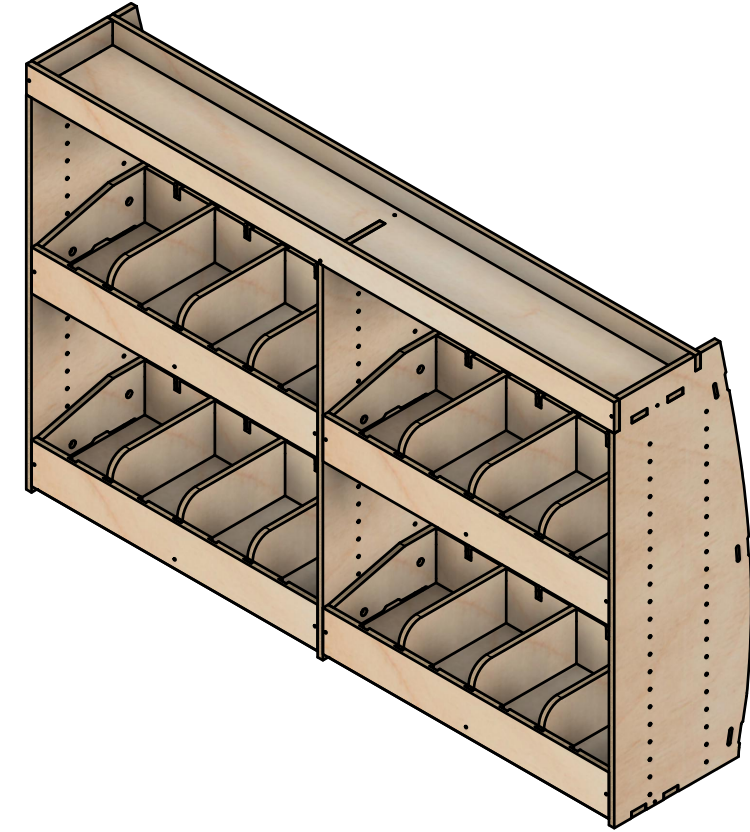

Citroen Dispatch | 2016on | L3H1 (LWB) | Panel Van
Peugeot Expert | 2016on | L3H1 (LWB) | Panel Van
Toyota Proace | 2016on | L3H1 (LWB) | Panel Van
Vauxhall Vivaro | 2019on | L2H1 (LWB) | Panel Van

Organiser | F374

SKU: EDP_16_L2-3_PSL_ORG_F374_2

Page 2 - External Dimensions

All units in mm
Plywood thickness = 12mm

Notes

- All dimensions on this page are external.

YOKE VANS
info@yoke-van-kits.co.uk
0208 132 9221

© 2023 Yoke CNC LTD