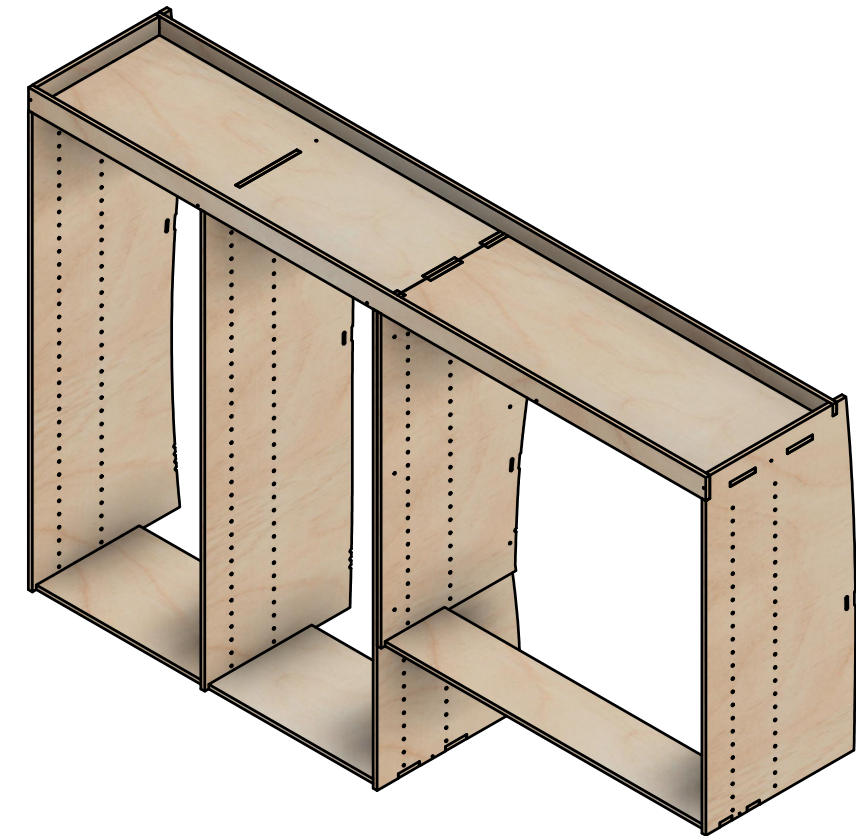

Renault Trafic | 2014on | L1H1 (SWB) | Panel Van
Vauxhall Vivaro | 2014-19 | L1H1 (SWB) | Panel Van
Nissan NV300 | 2016on | L1H1 (SWB) | Panel Van
Fiat Talento | 2016-20 | L1H1 (SWB) | Panel Van

Combo No.1 | HLFF 374mm

SKU: TVN_14_L1_C1_HF374

Page 3 - Internal Dimensions

All units in mm

Plywood thickness = 12mm

Notes

- All dimensions on this page are internal.

YOKE VANS
info@yoke-van-kits.co.uk
0208 132 9221

© 2023 Yoke CNC LTD