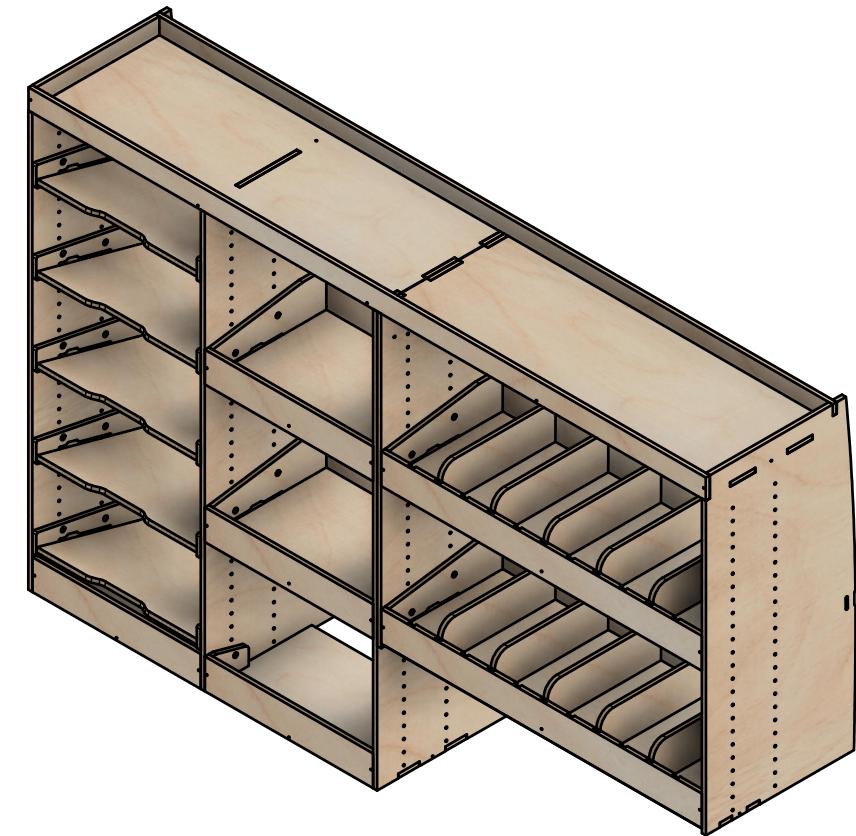

Renault Trafic | 2014on | L1H1 (SWB) | Panel Van
Vauxhall Vivaro | 2014-19 | L1H1 (SWB) | Panel Van
Nissan NV300 | 2016on | L1H1 (SWB) | Panel Van
Fiat Talento | 2016-20 | L1H1 (SWB) | Panel Van

Combo No.1 | HLFF 374mm

SKU: TVN_14_L1_C1_HF374

Page 2 - External Dimensions

All units in mm

Plywood thickness = 12mm

Notes

- All dimensions on this page are external.

YOKE VANS

info@yoke-van-kits.co.uk

0208 132 9221

© 2023 Yoke CNC LTD