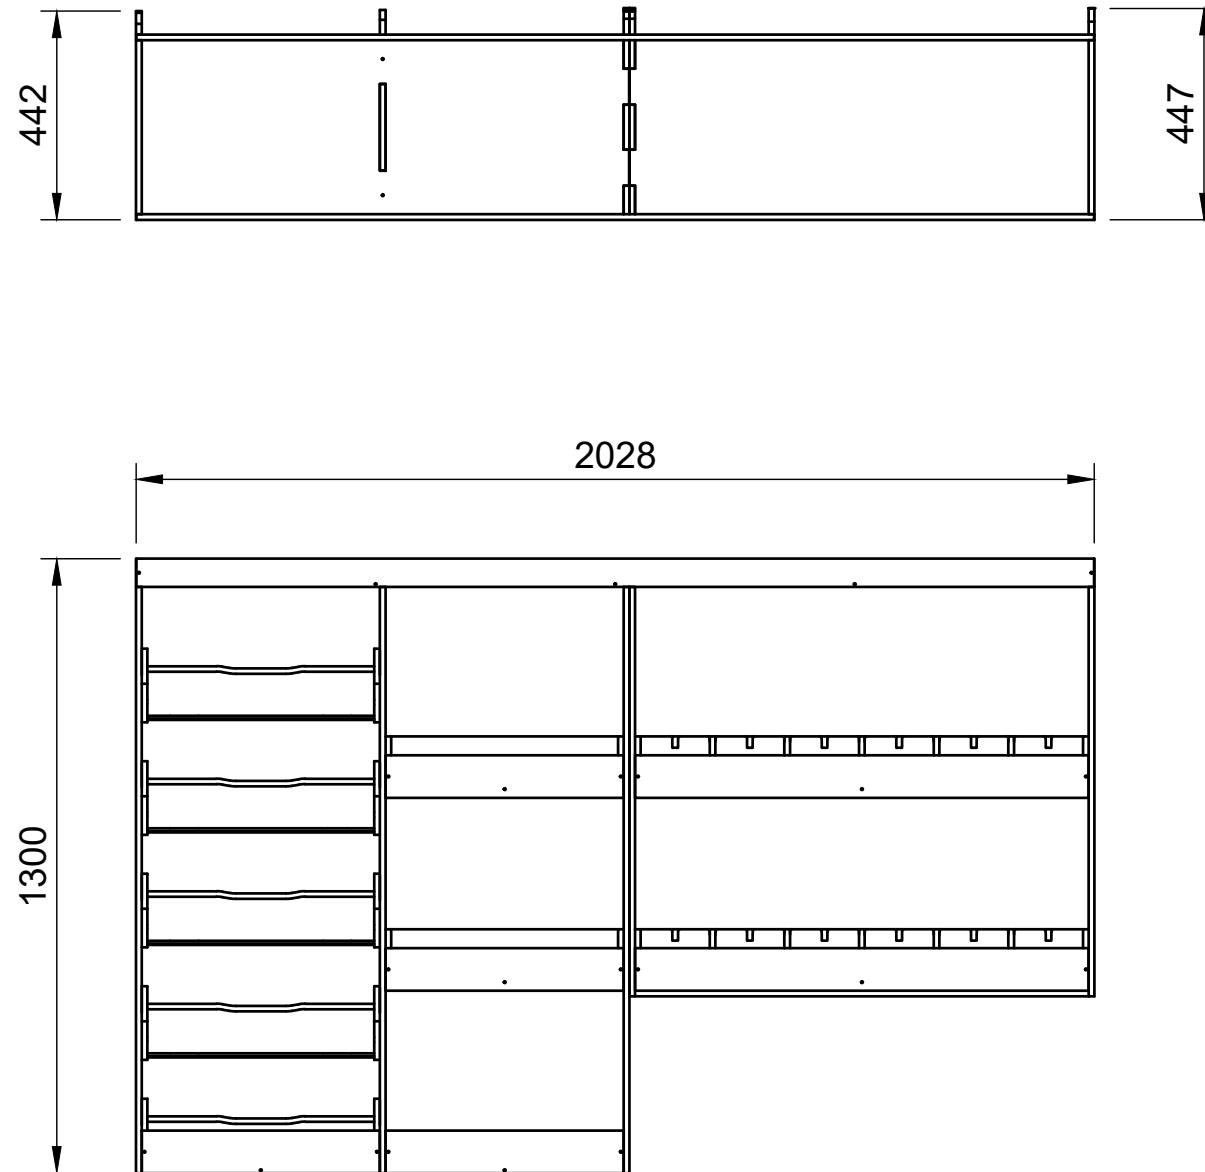

### Page 2 - External Dimensions

All units in mm

Plywood thickness = 12mm