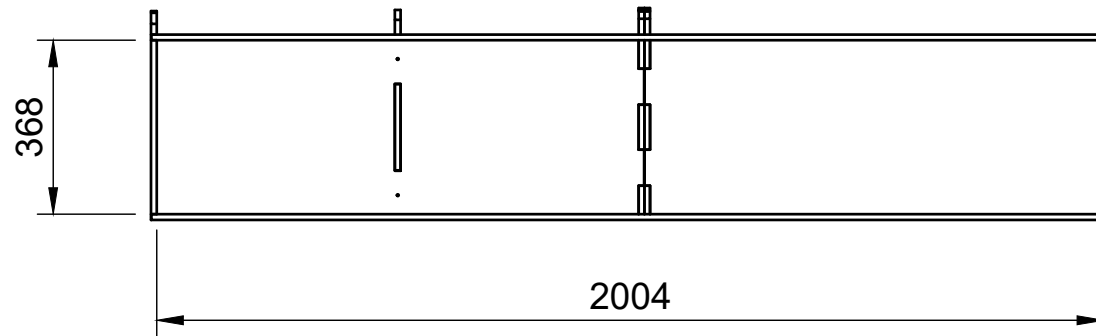

Renault Trafic | 2014on | L1H1 (SWB) | Panel Van
Vauxhall Vivaro | 2014-19 | L1H1 (SWB) | Panel Van
Nissan NV300 | 2016on | L1H1 (SWB) | Panel Van
Fiat Talento | 2016-20 | L1H1 (SWB) | Panel Van

Combo No.1 | HLFF 374mm

SKU: TVN_14_L1_C1_HF374

Page 3 - Internal Dimensions

All units in mm

Plywood thickness = 12mm

Notes

- All dimensions on this page are internal.

YOKE VANS
info@yoke-van-kits.co.uk
0208 132 9221

© 2023 Yoke CNC LTD