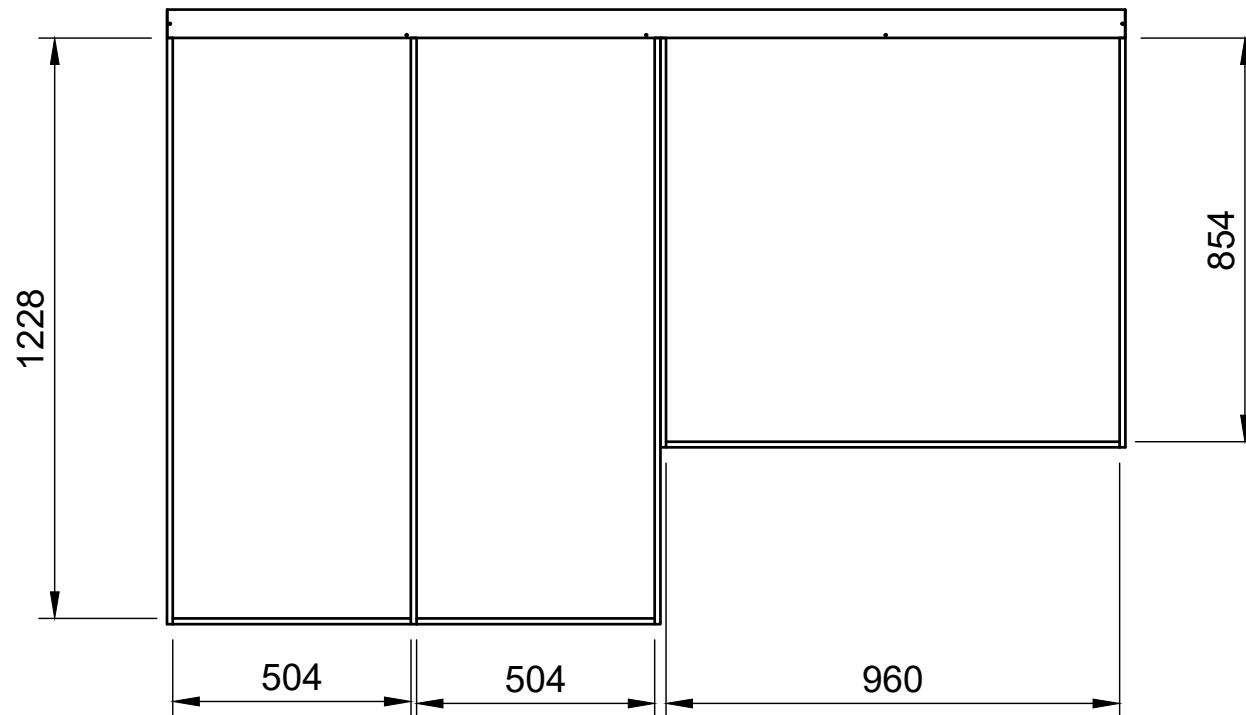

Renault Trafic | 2014on | L1H1 (SWB) | Panel Van
Vauxhall Vivaro | 2014-19 | L1H1 (SWB) | Panel Van
Nissan NV300 | 2016on | L1H1 (SWB) | Panel Van
Fiat Talento | 2016-20 | L1H1 (SWB) | Panel Van

Combo No.1 | HLFF 374mm

SKU: TVN_14_L1_C1_HF374

Page 3 - Internal Dimensions

All units in mm

Plywood thickness = 12mm

Notes

- All dimensions on this page are internal.

YOKE VANS
info@yoke-van-kits.co.uk
0208 132 9221

© 2023 Yoke CNC LTD