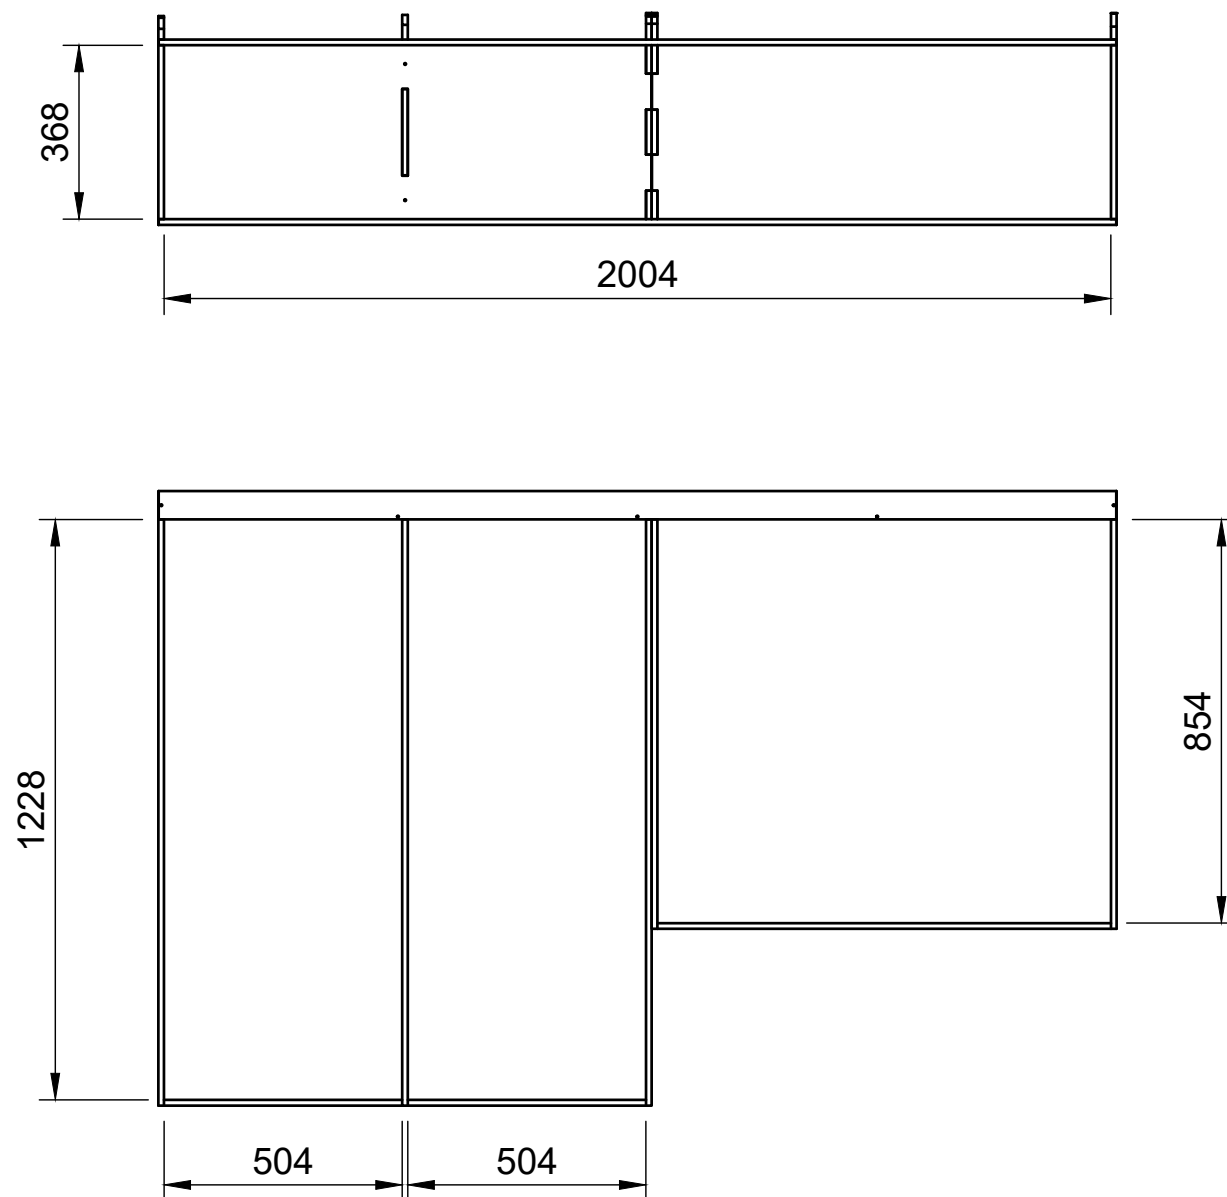

Renault Trafic | 2014on | L1H1 (SWB) | Panel Van
Vauxhall Vivaro | 2014-19 | L1H1 (SWB) | Panel Van
Nissan NV300 | 2016on | L1H1 (SWB) | Panel Van
Fiat Talento | 2016-20 | L1H1 (SWB) | Panel Van

Combo No.4 | HLFF 374mm

SKU: TVN_14_L1_C4_HF374

Page 3 - Internal Dimensions

All units in mm

Plywood thickness = 12mm

Notes

- All dimensions on this page are internal.

YOKE VANS
info@yoke-van-kits.co.uk
0208 132 9221

© 2023 Yoke CNC LTD