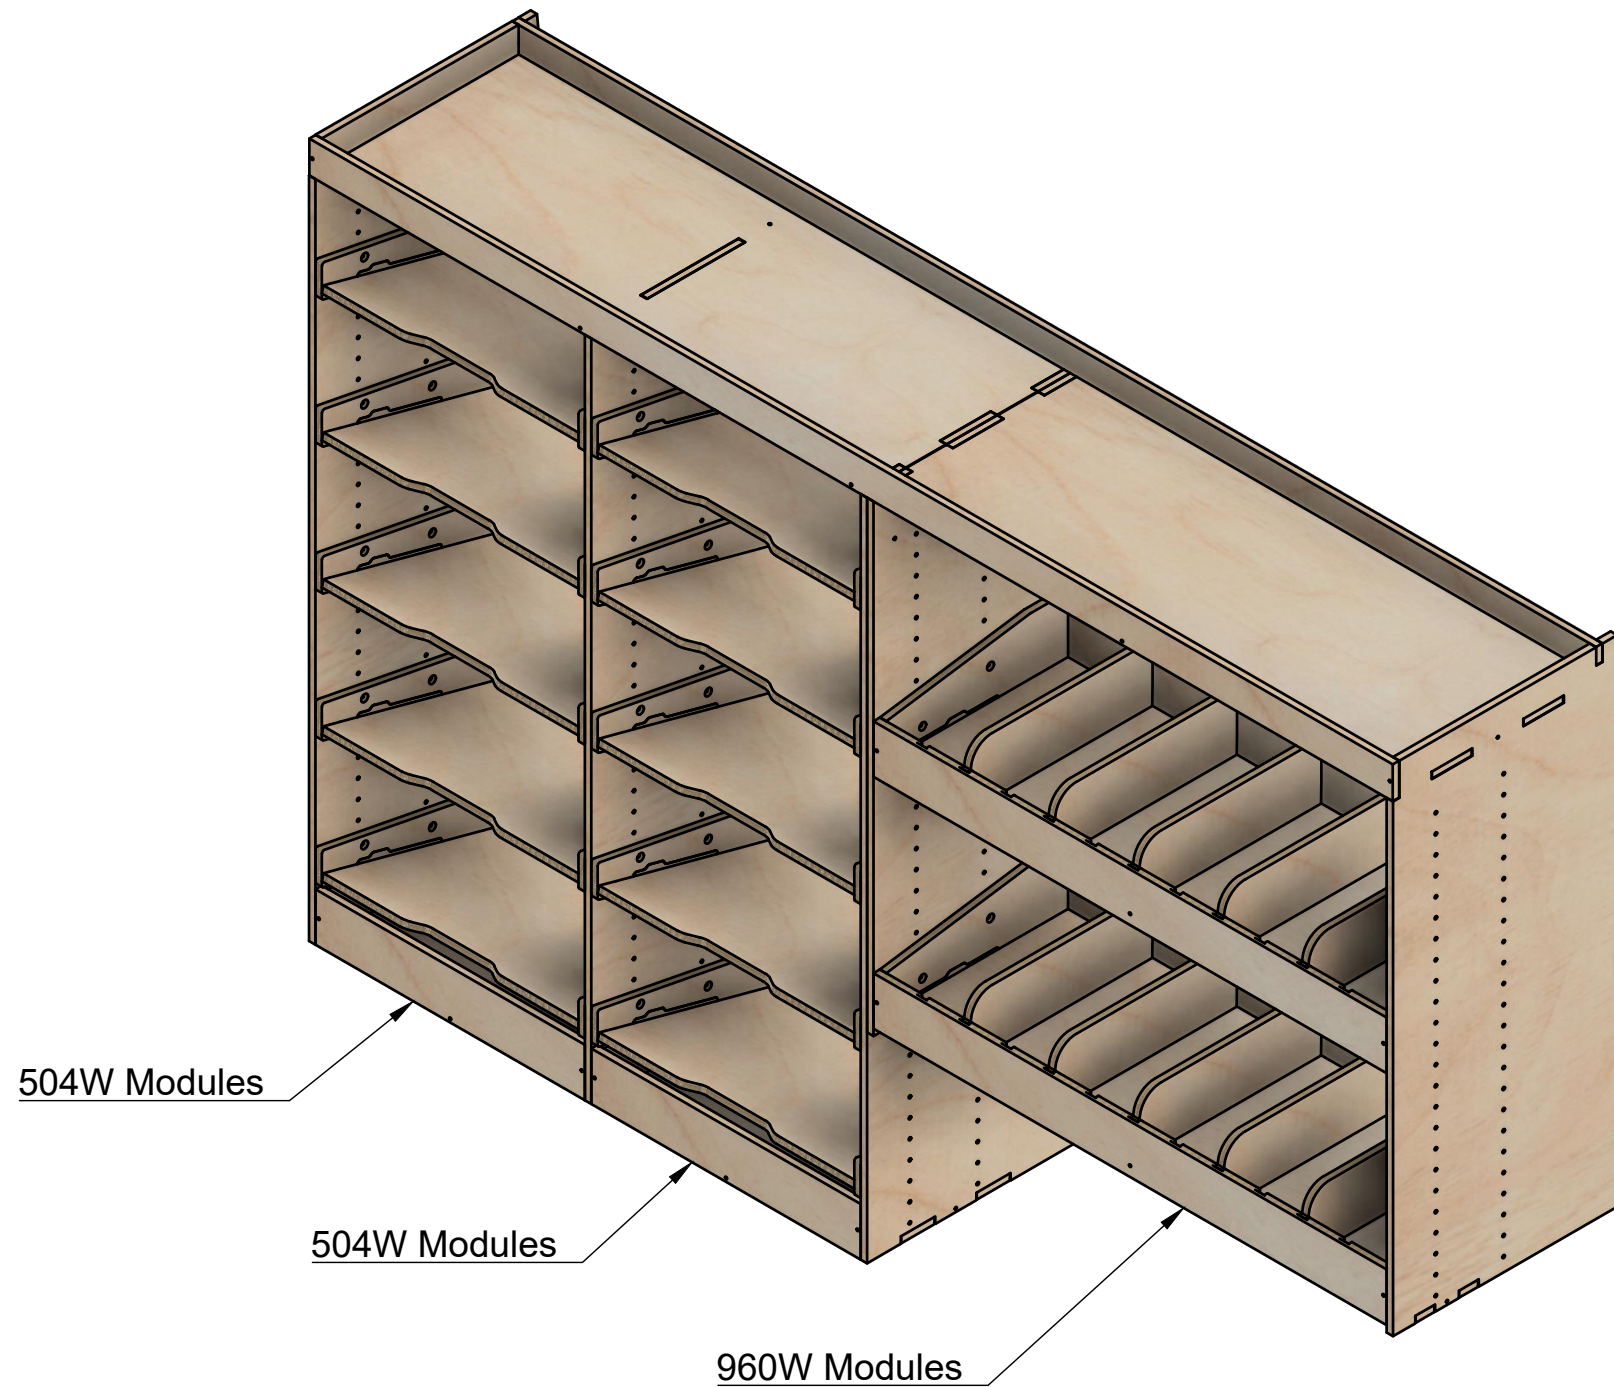

Renault Trafic | 2014on | L1H1 (SWB) | Panel Van
Vauxhall Vivaro | 2014-19 | L1H1 (SWB) | Panel Van
Nissan NV300 | 2016on | L1H1 (SWB) | Panel Van
Fiat Talento | 2016-20 | L1H1 (SWB) | Panel Van

Combo No.4 | HFFF 374mm

SKU: TVN_14_L1_C4_HF374

Page 1 - Overview

All units in mm

Plywood thickness = 12mm

Notes

- All modules have up/down spacing.
- Organiser module dividers are removable/adjustable.

YOKE VANS
info@yoke-van-kits.co.uk
0208 132 9221