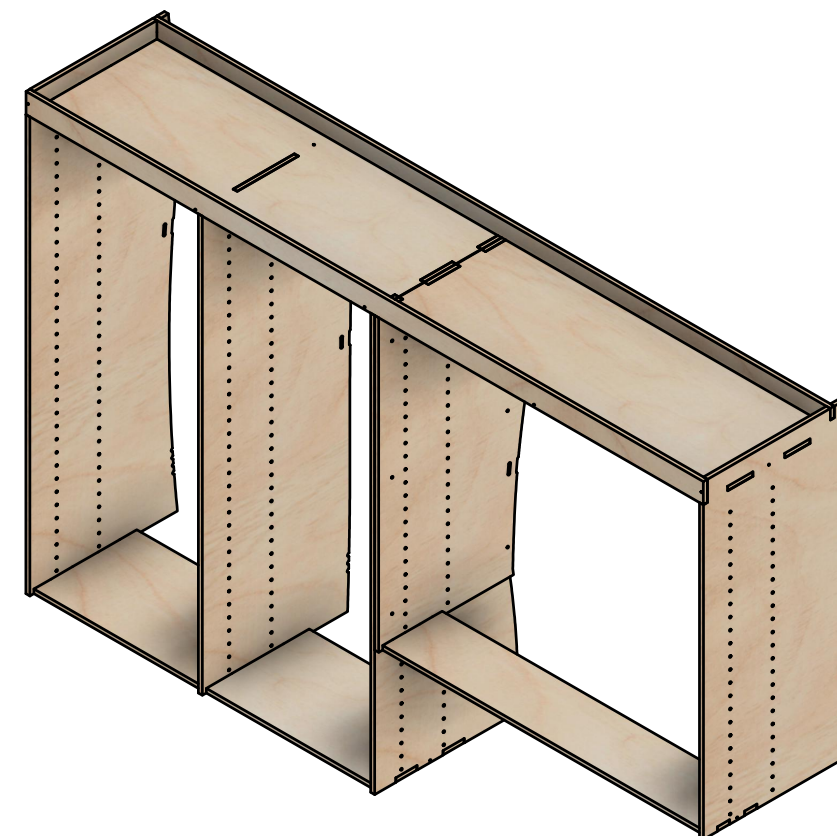

Renault Trafic | 2014on | L1H1 (SWB) | Panel Van
Vauxhall Vivaro | 2014-19 | L1H1 (SWB) | Panel Van
Nissan NV300 | 2016on | L1H1 (SWB) | Panel Van
Fiat Talento | 2016-20 | L1H1 (SWB) | Panel Van

Combo No.4 | HLFF 374mm

SKU: TVN_14_L1_C4_HF374

Page 3 - Internal Dimensions

All units in mm

Plywood thickness = 12mm

Notes

- All dimensions on this page are internal.

YOKE VANS
info@yoke-van-kits.co.uk
0208 132 9221

© 2023 Yoke CNC LTD