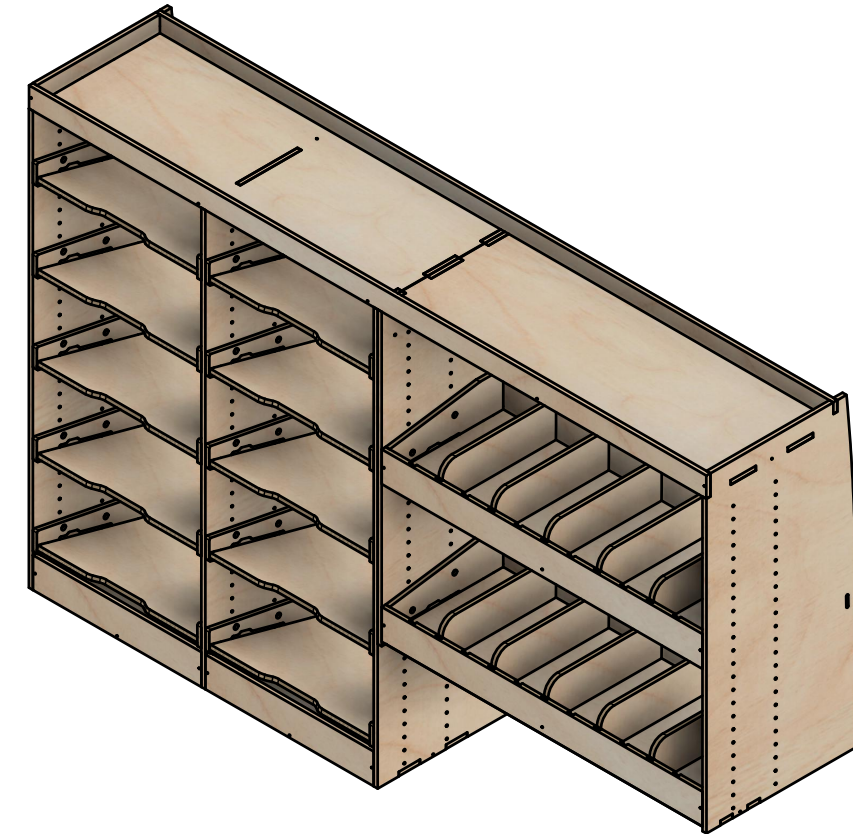

Renault Trafic | 2014on | L1H1 (SWB) | Panel Van
Vauxhall Vivaro | 2014-19 | L1H1 (SWB) | Panel Van
Nissan NV300 | 2016on | L1H1 (SWB) | Panel Van
Fiat Talento | 2016-20 | L1H1 (SWB) | Panel Van

Combo No.4 | HLFF 374mm

SKU: TVN_14_L1_C4_HF374

Page 2 - External Dimensions

All units in mm

Plywood thickness = 12mm

Notes

- All dimensions on this page are external.

YOKE VANS
info@yoke-van-kits.co.uk
0208 132 9221

© 2023 Yoke CNC LTD