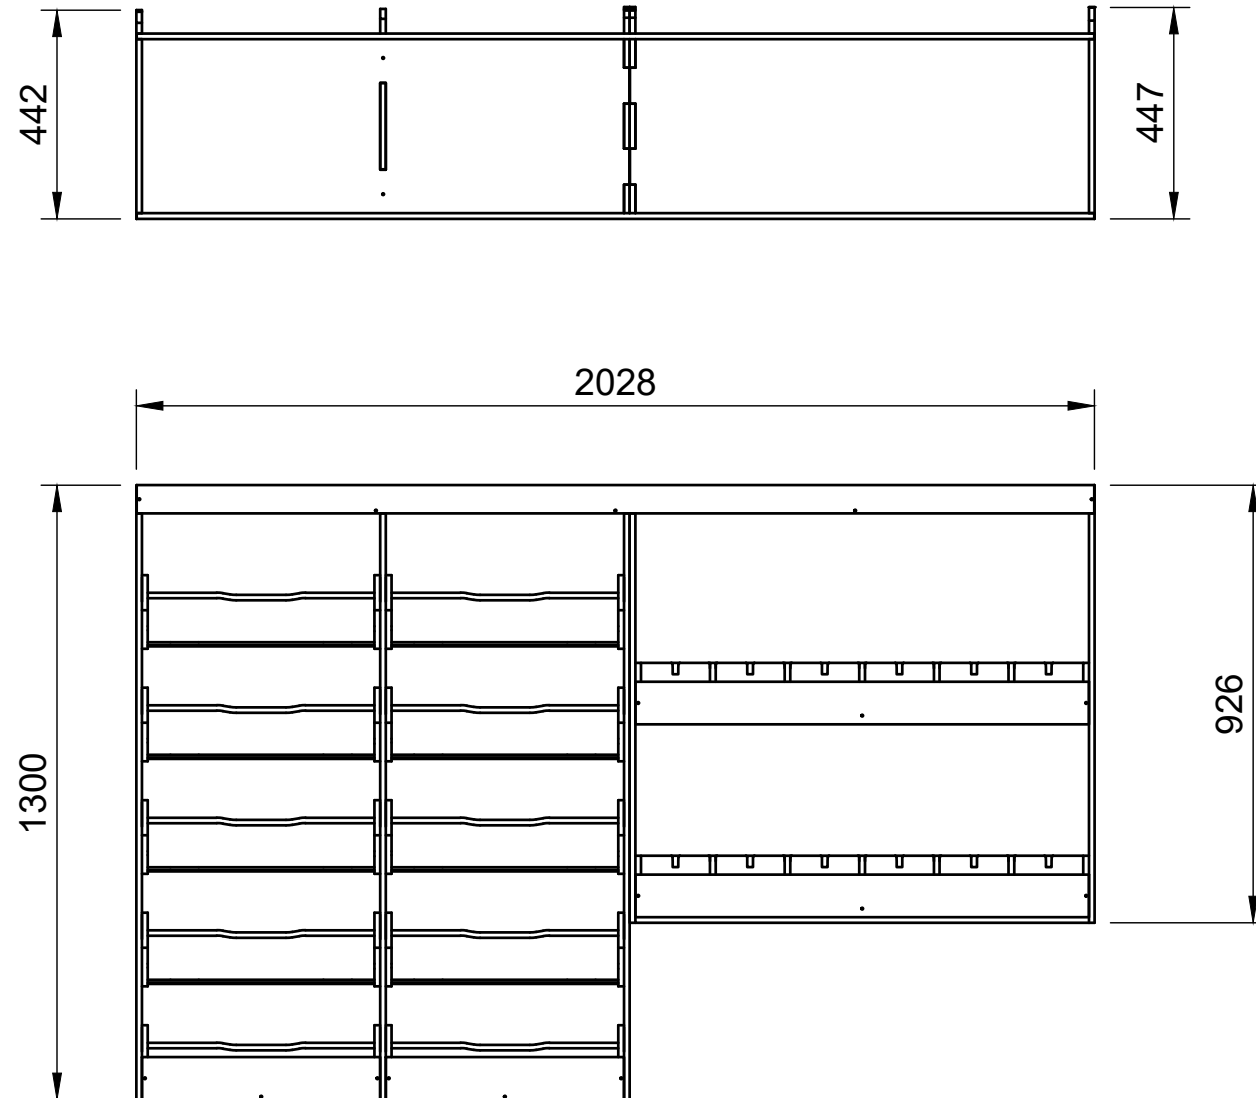

Renault Trafic | 2014on | L1H1 (SWB) | Panel Van
Vauxhall Vivaro | 2014-19 | L1H1 (SWB) | Panel Van
Nissan NV300 | 2016on | L1H1 (SWB) | Panel Van
Fiat Talento | 2016-20 | L1H1 (SWB) | Panel Van

Combo No.4 | HLFF 374mm

SKU: TVN_14_L1_C4_HF374

Page 2 - External Dimensions

All units in mm

Plywood thickness = 12mm

Notes

- All dimensions on this page are external.

YOKE VANS
info@yoke-van-kits.co.uk
0208 132 9221

© 2023 Yoke CNC LTD