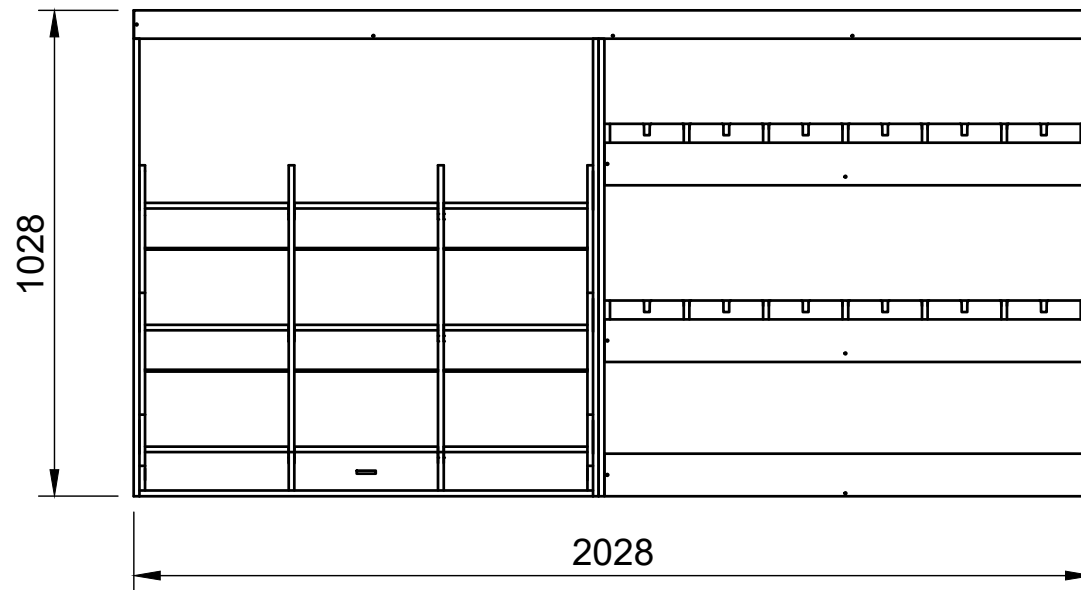

Renault Trafic | 2014on | L1H1 (SWB) | Panel Van
Vauxhall Vivaro | 2014-19 | L1H1 (SWB) | Panel Van
Nissan NV300 | 2016on | L1H1 (SWB) | Panel Van
Fiat Talento | 2016-20 | L1H1 (SWB) | Panel Van

Combo No.7 | FF 272mm

SKU: TVN_14_L1_C7_FF272

Page 2 - External Dimensions

All units in mm

Plywood thickness = 12mm

Notes

- All dimensions on this page are external.

YOKE VANS

info@yoke-van-kits.co.uk

0208 132 9221

© 2023 Yoke CNC LTD