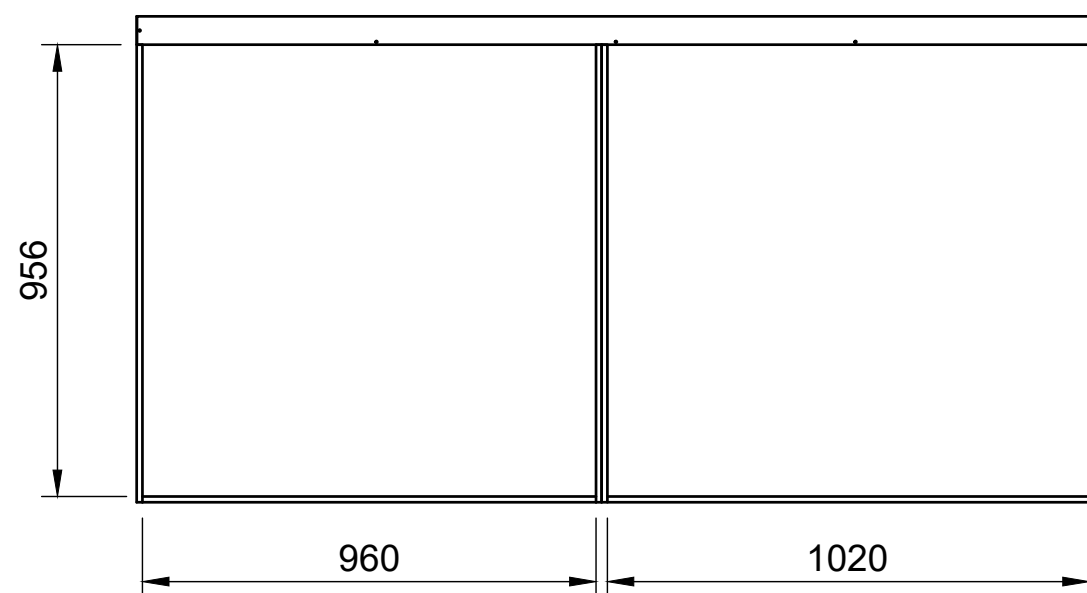

Renault Trafic | 2014on | L1H1 (SWB) | Panel Van
Vauxhall Vivaro | 2014-19 | L1H1 (SWB) | Panel Van
Nissan NV300 | 2016on | L1H1 (SWB) | Panel Van
Fiat Talento | 2016-20 | L1H1 (SWB) | Panel Van

Combo No.7 | FF 272mm

SKU: TVN_14_L1_C7_FF272

Page 3 - Internal Dimensions

All units in mm

Plywood thickness = 12mm

Notes

- All dimensions on this page are internal.

YOKE VANS
info@yoke-van-kits.co.uk
0208 132 9221

© 2023 Yoke CNC LTD