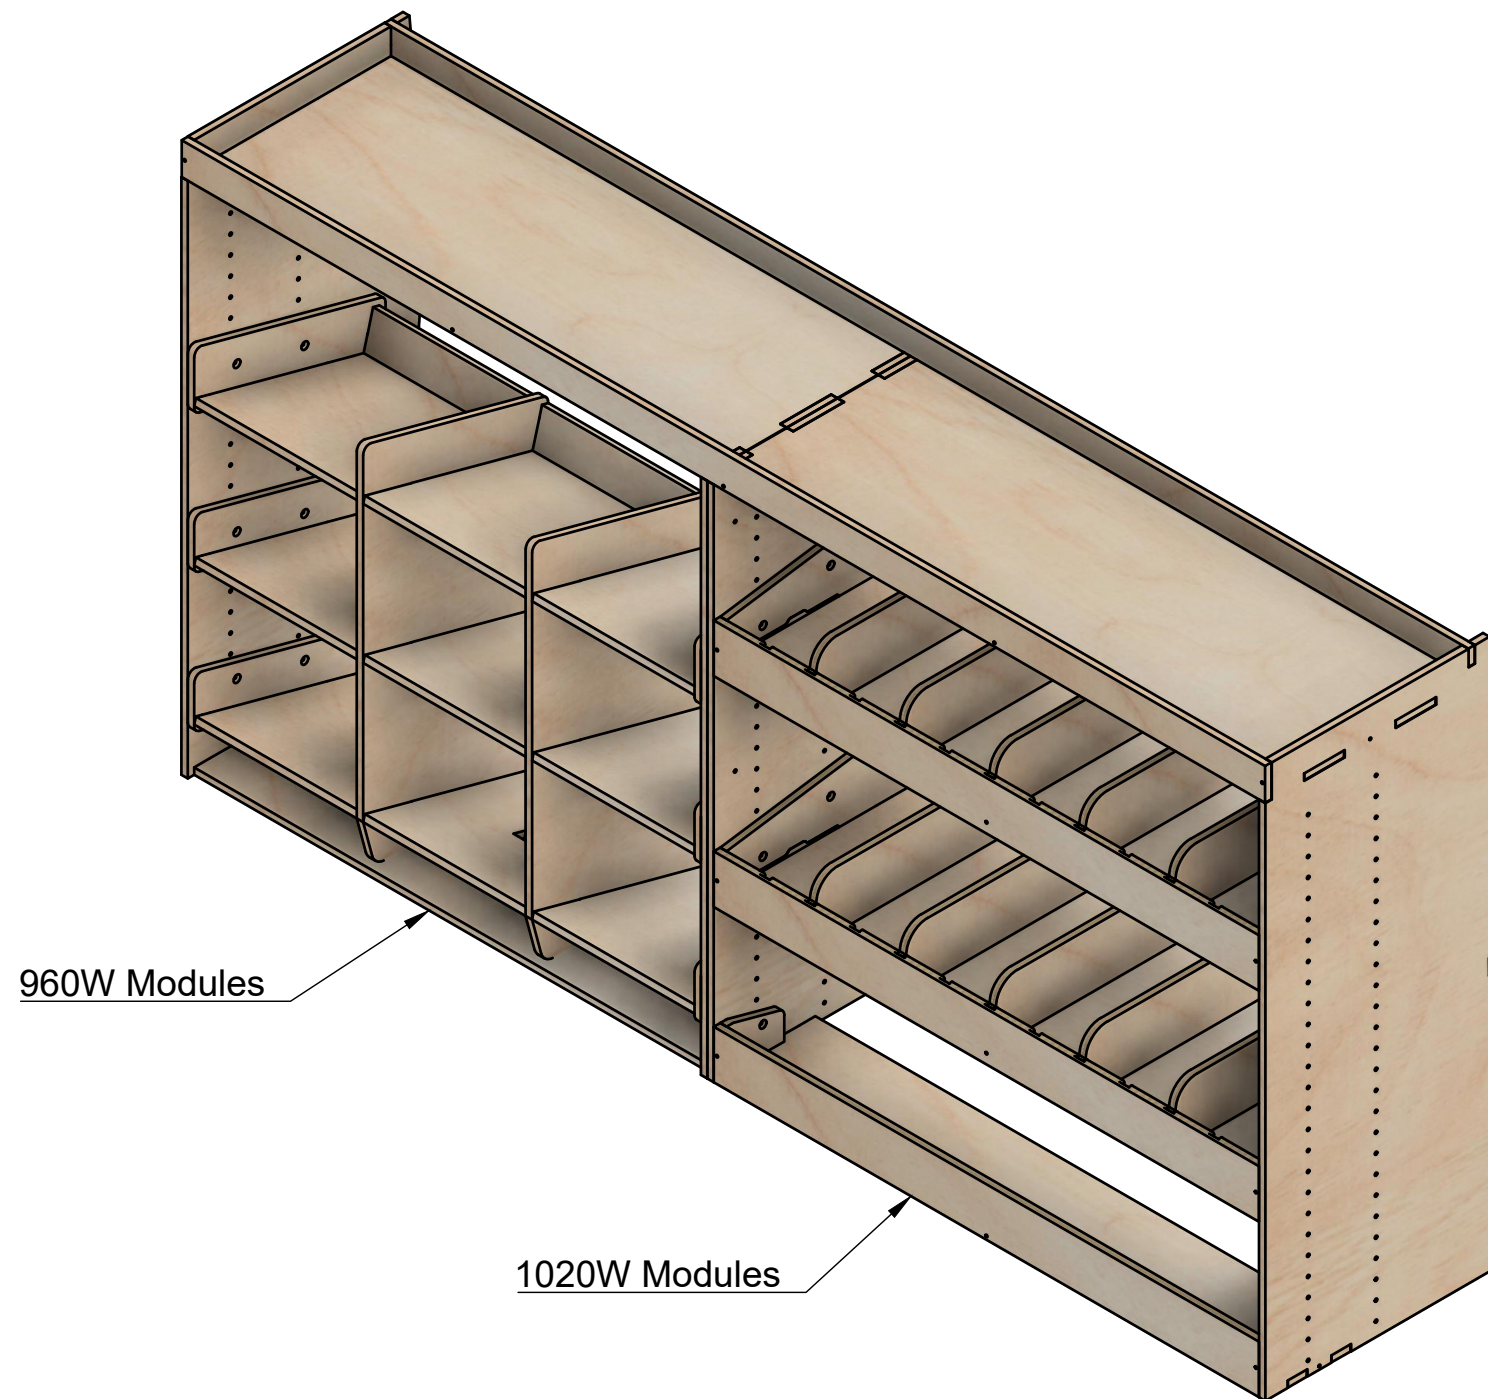

Renault Trafic | 2014on | L1H1 (SWB) | Panel Van
Vauxhall Vivaro | 2014-19 | L1H1 (SWB) | Panel Van
Nissan NV300 | 2016on | L1H1 (SWB) | Panel Van
Fiat Talento | 2016-20 | L1H1 (SWB) | Panel Van

Combo No.7 | FF 272mm

SKU: TVN_14_L1_C7_FF272

Page 1 - Overview

All units in mm

Plywood thickness = 12mm

Notes

- Designed to fit on top of a 272mm high false floor.

YOKE VANS
info@yoke-van-kits.co.uk
0208 132 9221

© 2023 Yoke CNC LTD