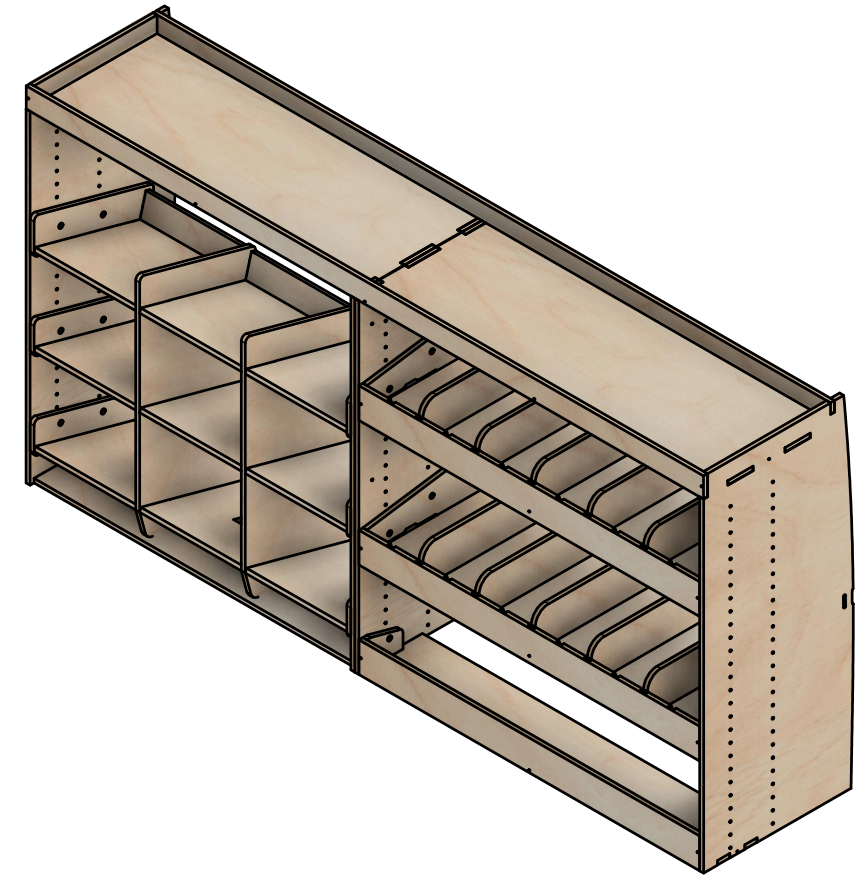

Renault Trafic | 2014on | L1H1 (SWB) | Panel Van
Vauxhall Vivaro | 2014-19 | L1H1 (SWB) | Panel Van
Nissan NV300 | 2016on | L1H1 (SWB) | Panel Van
Fiat Talento | 2016-20 | L1H1 (SWB) | Panel Van

Combo No.7 | FF 272mm

SKU: TVN_14_L1_C7_FF272

Page 2 - External Dimensions

All units in mm

Plywood thickness = 12mm

Notes

- All dimensions on this page are external.

YOKE VANS

info@yoke-van-kits.co.uk

0208 132 9221

© 2023 Yoke CNC LTD