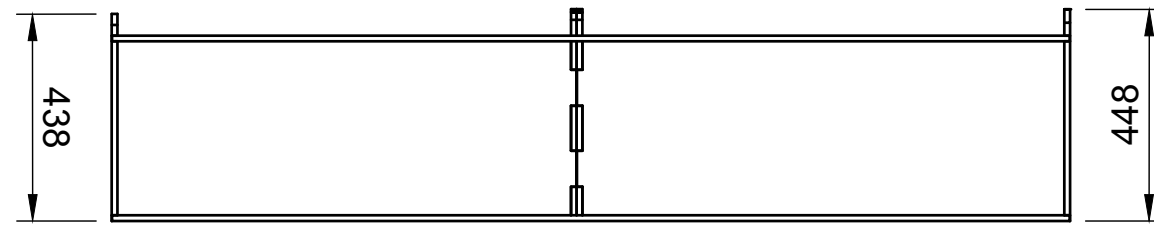

SKU: TVN_14_L1_C7_FF272

Page 2 - External Dimensions

All units in mm

Plywood thickness = 12mm

Notes

- All dimensions on this page are external.

YOKE VANS

info@yoke-van-kits.co.uk