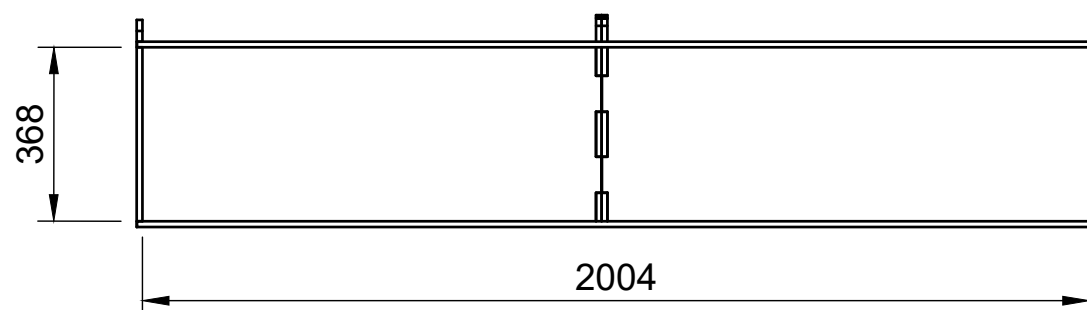

Renault Trafic | 2014on | L1H1 (SWB) | Panel Van
Vauxhall Vivaro | 2014-19 | L1H1 (SWB) | Panel Van
Nissan NV300 | 2016on | L1H1 (SWB) | Panel Van
Fiat Talento | 2016-20 | L1H1 (SWB) | Panel Van

Combo No.7 | FF 272mm

SKU: TVN_14_L1_C7_FF272

Page 3 - Internal Dimensions

All units in mm

Plywood thickness = 12mm

Notes

- All dimensions on this page are internal.

YOKE VANS
info@yoke-van-kits.co.uk
0208 132 9221

© 2023 Yoke CNC LTD