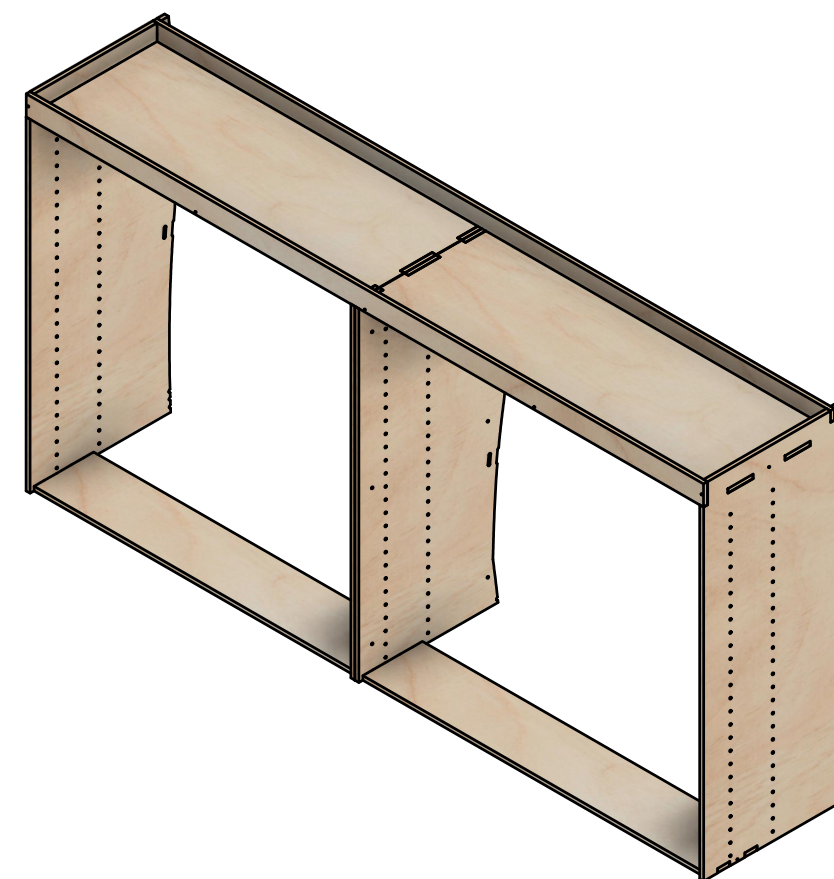

Renault Trafic | 2014on | L1H1 (SWB) | Panel Van
Vauxhall Vivaro | 2014-19 | L1H1 (SWB) | Panel Van
Nissan NV300 | 2016on | L1H1 (SWB) | Panel Van
Fiat Talento | 2016-20 | L1H1 (SWB) | Panel Van

Combo No.7 | FF 272mm

SKU: TVN_14_L1_C7_FF272

Page 3 - Internal Dimensions

All units in mm

Plywood thickness = 12mm

Notes

- All dimensions on this page are internal.

YOKE VANS
info@yoke-van-kits.co.uk
0208 132 9221

© 2023 Yoke CNC LTD