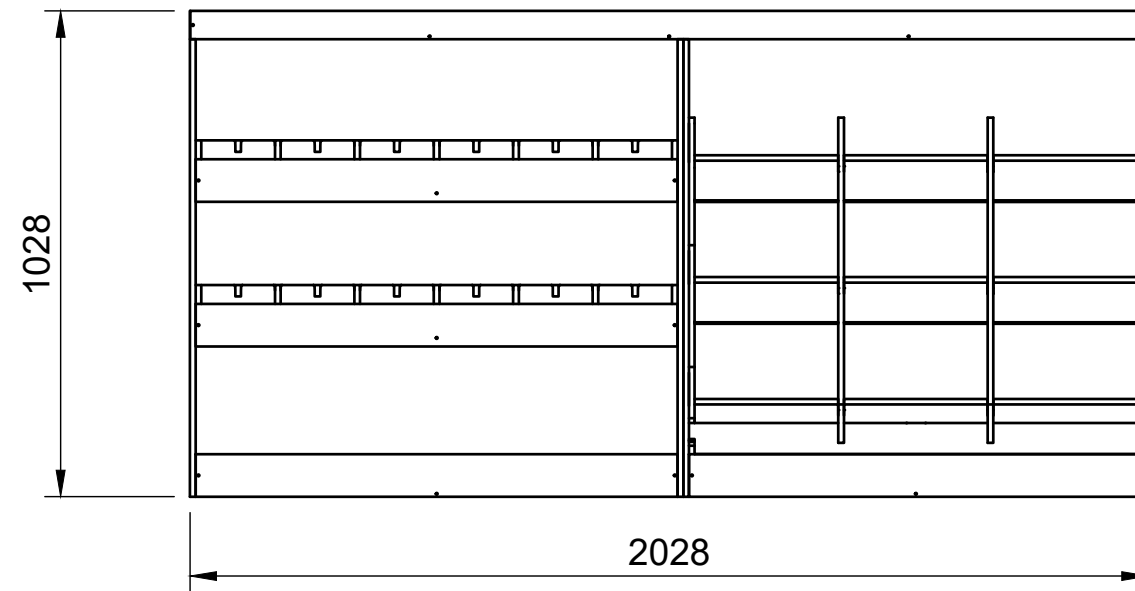

Renault Trafic | 2014on | L1H1 (SWB) | Panel Van
Vauxhall Vivaro | 2014-19 | L1H1 (SWB) | Panel Van
Nissan NV300 | 2016on | L1H1 (SWB) | Panel Van
Fiat Talento | 2016-20 | L1H1 (SWB) | Panel Van

Combo No.8 | FF 272mm

SKU: TVN_14_L1_C8_FF272

Page 2 - External Dimensions

All units in mm

Plywood thickness = 12mm

Notes

- All dimensions on this page are external.

YOKE VANS

info@yoke-van-kits.co.uk

0208 132 9221

© 2023 Yoke CNC LTD