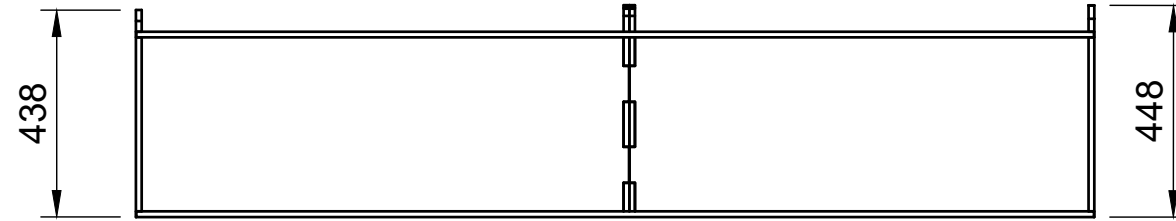

### Page 2 - External Dimensions

All units in mm

Plywood thickness = 12mm