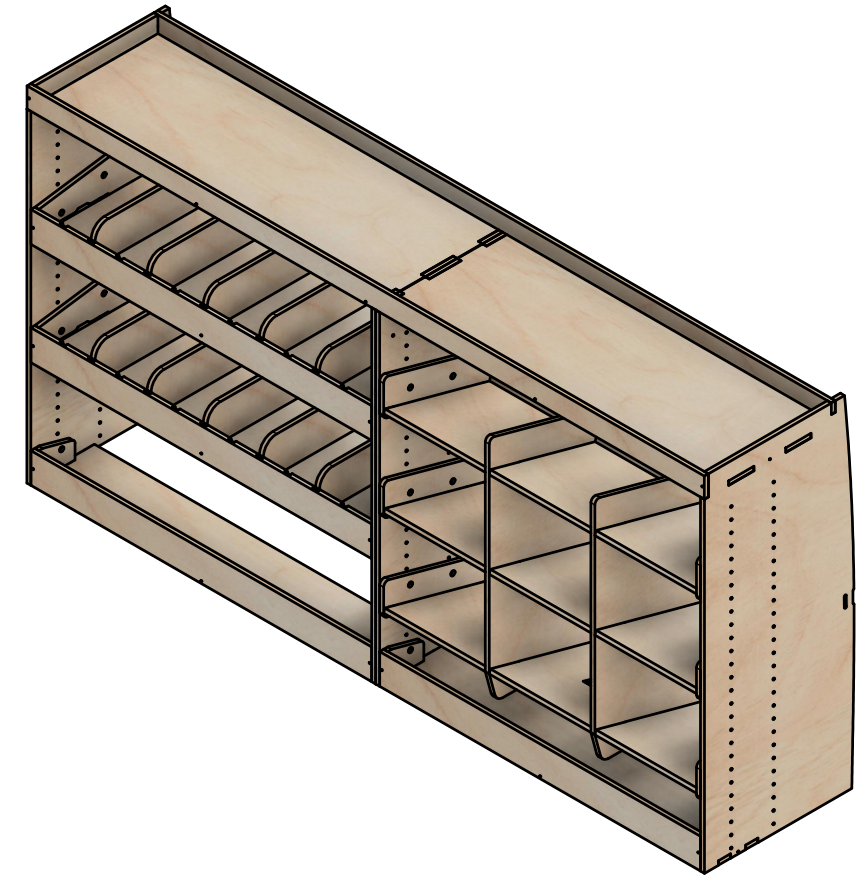

Renault Trafic | 2014on | L1H1 (SWB) | Panel Van
Vauxhall Vivaro | 2014-19 | L1H1 (SWB) | Panel Van
Nissan NV300 | 2016on | L1H1 (SWB) | Panel Van
Fiat Talento | 2016-20 | L1H1 (SWB) | Panel Van

Combo No.8 | FF 272mm

SKU: TVN_14_L1_C8_FF272

Page 2 - External Dimensions

All units in mm

Plywood thickness = 12mm

Notes

- All dimensions on this page are external.

YOKE VANS

info@yoke-van-kits.co.uk

0208 132 9221

© 2023 Yoke CNC LTD