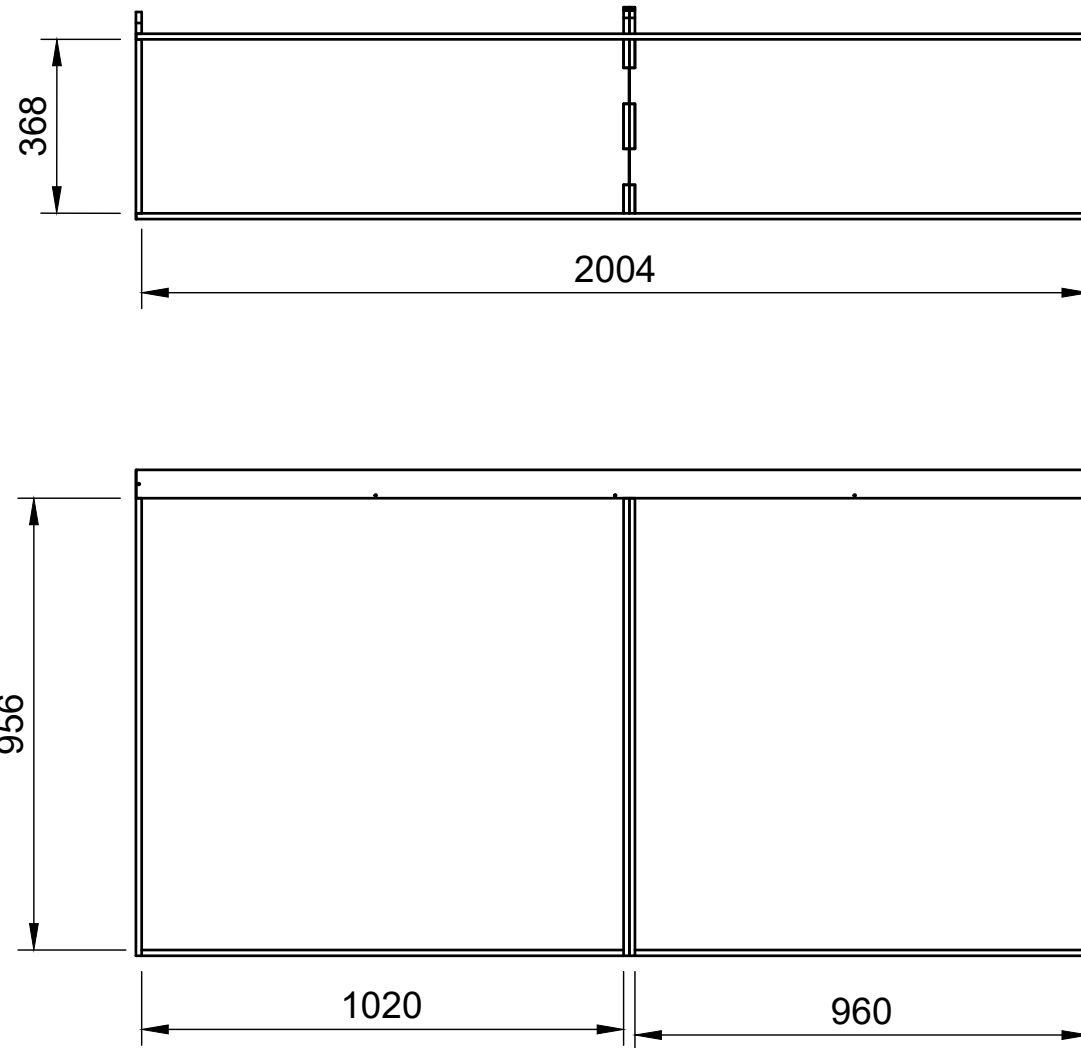

Renault Trafic | 2014on | L1H1 (SWB) | Panel Van
Vauxhall Vivaro | 2014-19 | L1H1 (SWB) | Panel Van
Nissan NV300 | 2016on | L1H1 (SWB) | Panel Van
Fiat Talento | 2016-20 | L1H1 (SWB) | Panel Van

Combo No.8 | FF 272mm

SKU: TVN_14_L1_C8_FF272

Page 3 - Internal Dimensions

All units in mm

Plywood thickness = 12mm

Notes

- All dimensions on this page are internal.

YOKE VANS
info@yoke-van-kits.co.uk
0208 132 9221

© 2023 Yoke CNC LTD