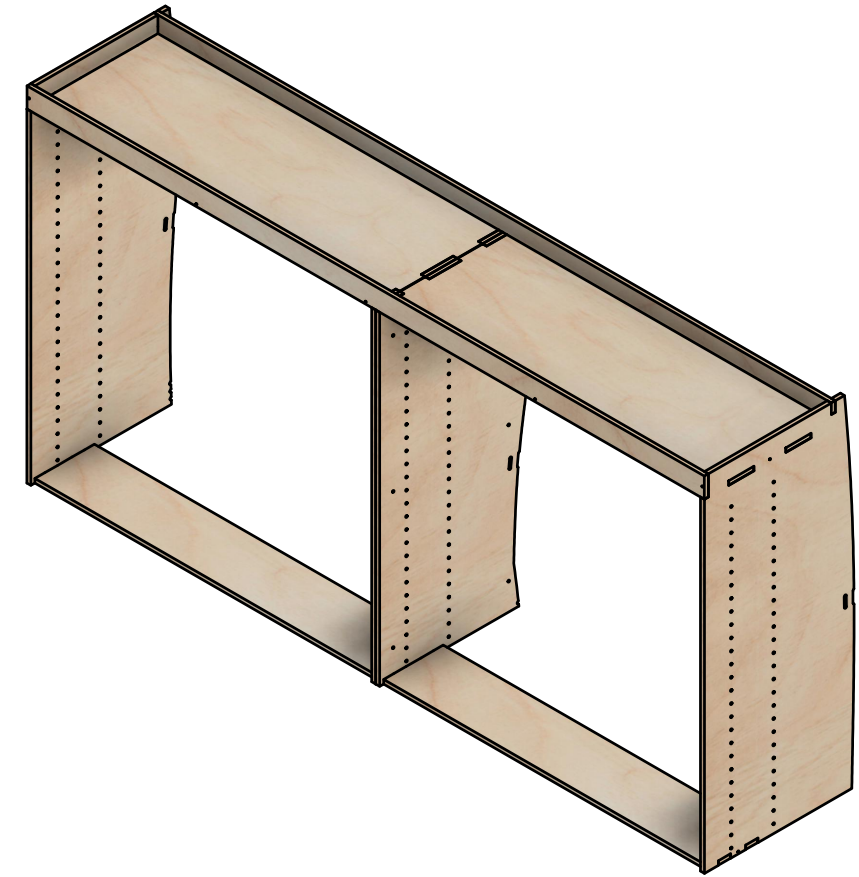

Renault Trafic | 2014on | L1H1 (SWB) | Panel Van
Vauxhall Vivaro | 2014-19 | L1H1 (SWB) | Panel Van
Nissan NV300 | 2016on | L1H1 (SWB) | Panel Van
Fiat Talento | 2016-20 | L1H1 (SWB) | Panel Van

Combo No.8 | FF 272mm

SKU: TVN_14_L1_C8_FF272

Page 3 - Internal Dimensions

All units in mm

Plywood thickness = 12mm

Notes

- All dimensions on this page are internal.

YOKE VANS
info@yoke-van-kits.co.uk
0208 132 9221

© 2023 Yoke CNC LTD