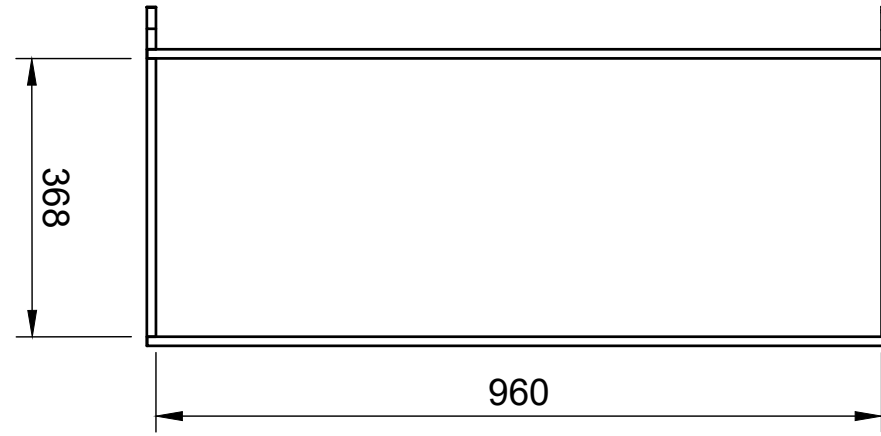

Renault Trafic | 2014on | L1H1 (SWB) | Panel Van
Vauxhall Vivaro | 2014-19 | L1H1 (SWB) | Panel Van
Nissan NV300 | 2016on | L1H1 (SWB) | Panel Van
Fiat Talento | 2016-20 | L1H1 (SWB) | Panel Van

Euro Crate Rack | F374

SKU: TVN_14_L1_PSL_Euro_F374

Page 3 - Internal Dimensions

All units in mm

Plywood thickness = 12mm

Notes

- All dimensions on this page are internal.

YOKE VANS
info@yoke-van-kits.co.uk
0208 132 9221

© 2023 Yoke CNC LTD