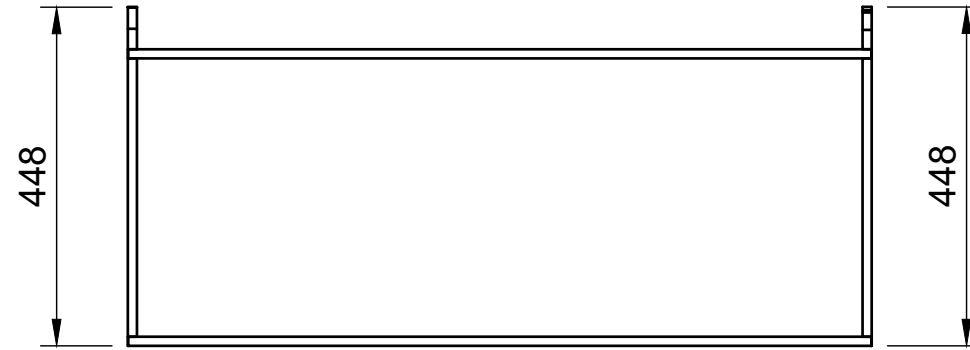

### Page 1 - Overview

All units in mm

Plywood thickness = 12mm

**YOKE VANS**

info@yoke-van-kits.co.uk

0208 132 9221

© 2023 Yoke CNC LTD

Renault Trafic | 2014on | L1H1 (SWB) | Panel Van  
Vauxhall Vivaro | 2014-19 | L1H1 (SWB) | Panel Van  
Nissan NV300 | 2016on | L1H1 (SWB) | Panel Van  
Fiat Talento | 2016-20 | L1H1 (SWB) | Panel Van

### Page 2 - External Dimensions

All units in mm  
Plywood thickness = 12mm