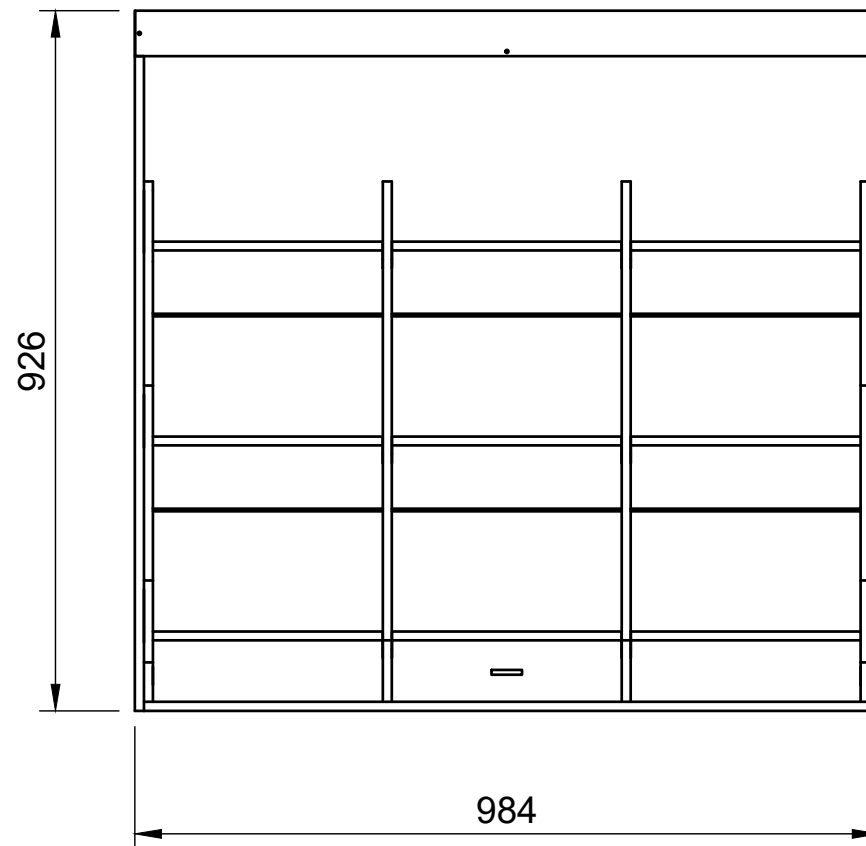

Renault Trafic | 2014on | L1H1 (SWB) | Panel Van
Vauxhall Vivaro | 2014-19 | L1H1 (SWB) | Panel Van
Nissan NV300 | 2016on | L1H1 (SWB) | Panel Van
Fiat Talento | 2016-20 | L1H1 (SWB) | Panel Van

Euro Crate Rack | F374

SKU: TVN_14_L1_PSL_Euro_F374

Page 2 - External Dimensions

All units in mm
Plywood thickness = 12mm

Notes

- All dimensions on this page are external.

YOKE VANS
info@yoke-van-kits.co.uk
0208 132 9221

© 2023 Yoke CNC LTD