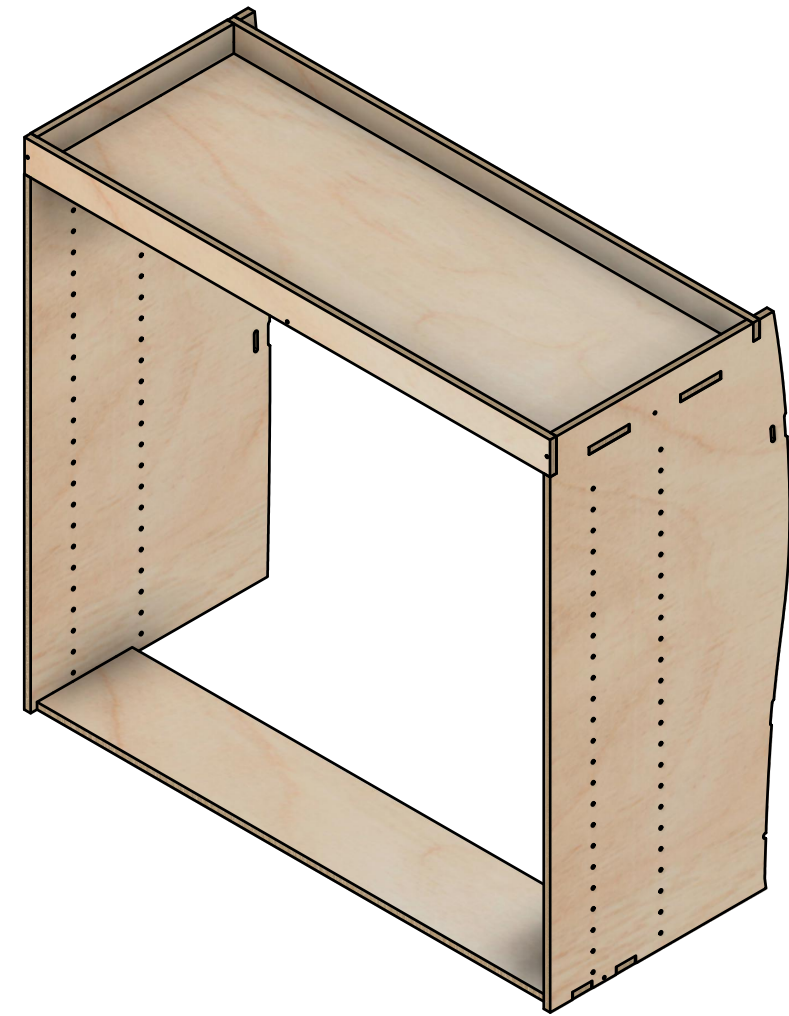

Renault Trafic | 2014on | L1H1 (SWB) | Panel Van
Vauxhall Vivaro | 2014-19 | L1H1 (SWB) | Panel Van
Nissan NV300 | 2016on | L1H1 (SWB) | Panel Van
Fiat Talento | 2016-20 | L1H1 (SWB) | Panel Van

Euro Crate Rack | F374

SKU: TVN_14_L1_PSL_Euro_F374

Page 3 - Internal Dimensions

All units in mm

Plywood thickness = 12mm

Notes

- All dimensions on this page are internal.

YOKE VANS
info@yoke-van-kits.co.uk
0208 132 9221

© 2023 Yoke CNC LTD