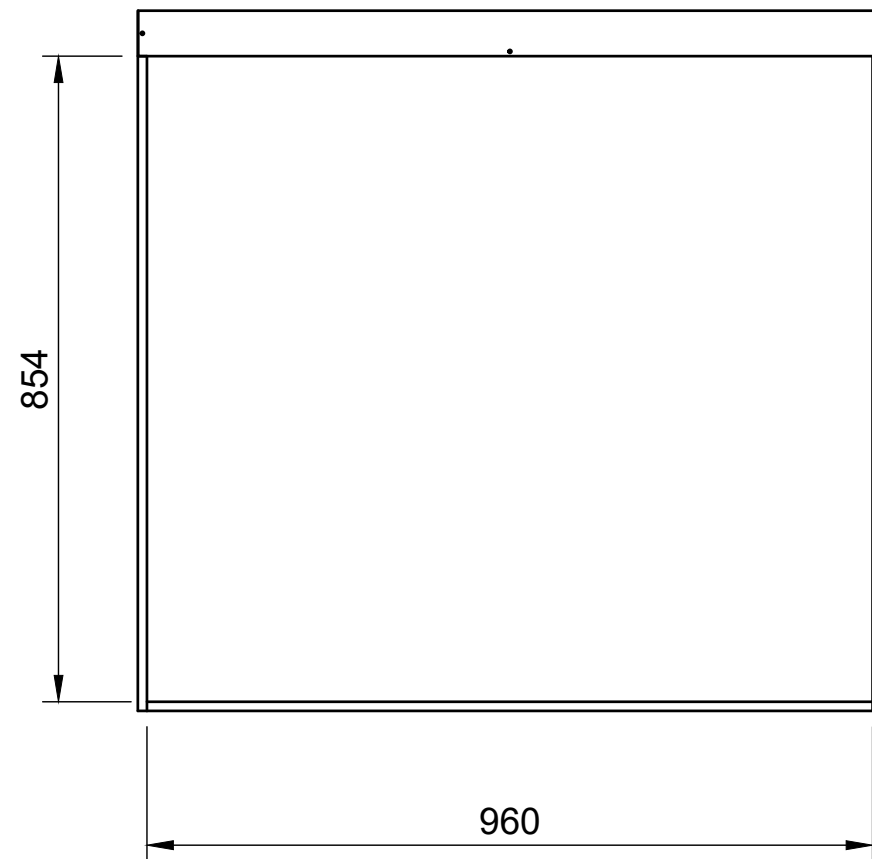

Renault Trafic | 2014on | L1H1 (SWB) | Panel Van
Vauxhall Vivaro | 2014-19 | L1H1 (SWB) | Panel Van
Nissan NV300 | 2016on | L1H1 (SWB) | Panel Van
Fiat Talento | 2016-20 | L1H1 (SWB) | Panel Van

Euro Crate Rack | F374

SKU: TVN_14_L1_PSL_Euro_F374

Page 3 - Internal Dimensions

All units in mm

Plywood thickness = 12mm

Notes

- All dimensions on this page are internal.

YOKE VANS
info@yoke-van-kits.co.uk
0208 132 9221

© 2023 Yoke CNC LTD