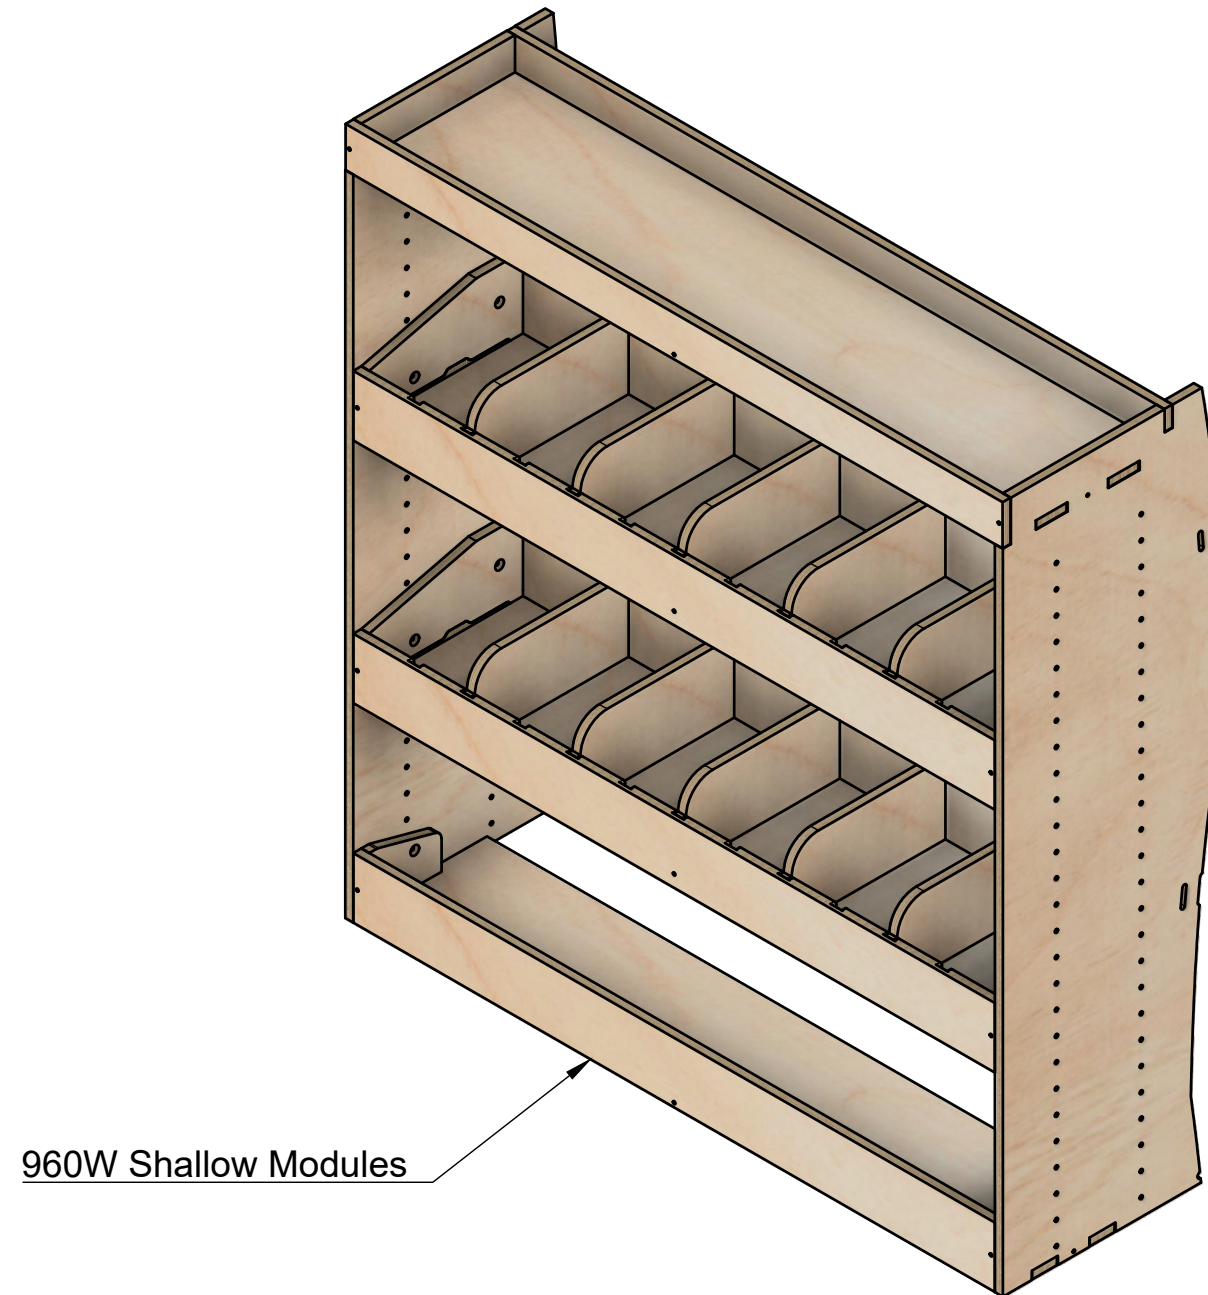

Renault Trafic | 2014on | L1H1 (SWB) | Panel Van
Vauxhall Vivaro | 2014-19 | L1H1 (SWB) | Panel Van
Nissan NV300 | 2016on | L1H1 (SWB) | Panel Van
Fiat Talento | 2016-20 | L1H1 (SWB) | Panel Van

Organiser | FF272

SKU: TVN_14_L1_PSL_ORG3_F272

Page 1 - Overview

All units in mm

Plywood thickness = 12mm

YOKE VANS
info@yoke-van-kits.co.uk
0208 132 9221

© 2023 Yoke CNC LTD

Renault Trafic | 2014on | L1H1 (SWB) | Panel Van
Vauxhall Vivaro | 2014-19 | L1H1 (SWB) | Panel Van
Nissan NV300 | 2016on | L1H1 (SWB) | Panel Van
Fiat Talento | 2016-20 | L1H1 (SWB) | Panel Van

Organiser | FF272

SKU: TVN_14_L1_PSL_ORG3_F272

Page 2 - External Dimensions

All units in mm
Plywood thickness = 12mm

Notes

- All dimensions on this page are external.

YOKE VANS
info@yoke-van-kits.co.uk
0208 132 9221