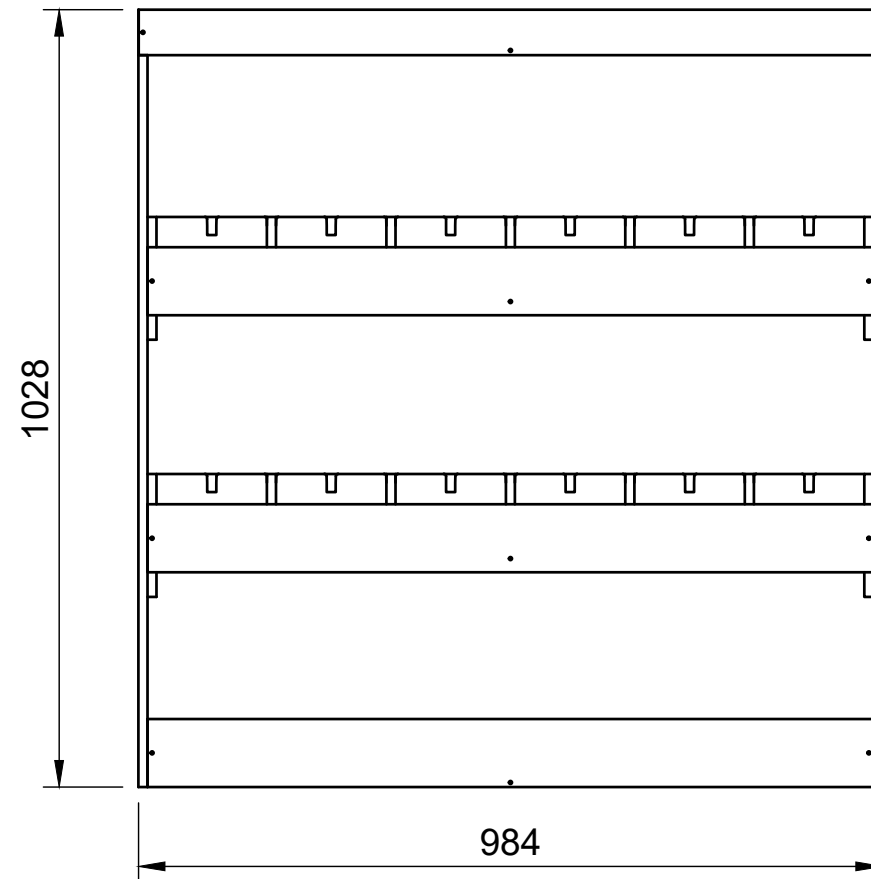

SKU: TVN_14_L1_PSL_ORG3_F272

Page 1 - Overview

All units in mm

Plywood thickness = 12mm

YOKE VANS
info@yoke-van-kits.co.uk
0208 132 9221

© 2023 Yoke CNC LTD

Renault Trafic | 2014on | L1H1 (SWB) | Panel Van
Vauxhall Vivaro | 2014-19 | L1H1 (SWB) | Panel Van
Nissan NV300 | 2016on | L1H1 (SWB) | Panel Van
Fiat Talento | 2016-20 | L1H1 (SWB) | Panel Van

Organiser | FF272

SKU: TVN_14_L1_PSL_ORG3_F272

Page 2 - External Dimensions

All units in mm
Plywood thickness = 12mm

Notes

- All dimensions on this page are external.

YOKE VANS
info@yoke-van-kits.co.uk
0208 132 9221