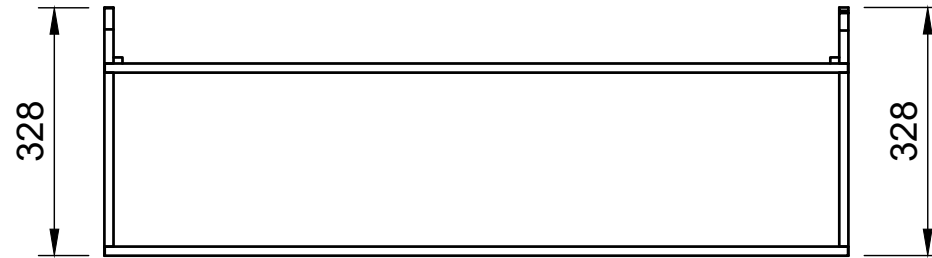

SKU: TVN_14_L1_PSL_ORG3_F272

Page 1 - Overview

All units in mm

Plywood thickness = 12mm

YOKE VANS
info@yoke-van-kits.co.uk
0208 132 9221

© 2023 Yoke CNC LTD

Renault Trafic | 2014on | L1H1 (SWB) | Panel Van
Vauxhall Vivaro | 2014-19 | L1H1 (SWB) | Panel Van
Nissan NV300 | 2016on | L1H1 (SWB) | Panel Van
Fiat Talento | 2016-20 | L1H1 (SWB) | Panel Van

Organiser | FF272

SKU: TVN_14_L1_PSL_ORG3_F272

Page 2 - External Dimensions

All units in mm
Plywood thickness = 12mm

Notes

- All dimensions on this page are external.

YOKE VANS
info@yoke-van-kits.co.uk
0208 132 9221