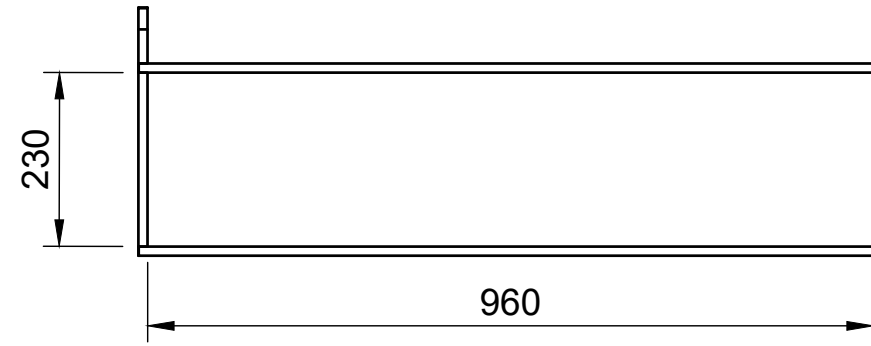

Renault Trafic | 2014on | L1H1 (SWB) | Panel Van
Vauxhall Vivaro | 2014-19 | L1H1 (SWB) | Panel Van
Nissan NV300 | 2016on | L1H1 (SWB) | Panel Van
Fiat Talento | 2016-20 | L1H1 (SWB) | Panel Van

Organiser | FF272

SKU: TVN_14_L1_PSL_ORG3_F272

Page 3 - Internal Dimensions

All units in mm

Plywood thickness = 12mm

Notes

- All dimensions on this page are internal.

YOKE VANS
info@yoke-van-kits.co.uk
0208 132 9221

© 2023 Yoke CNC LTD