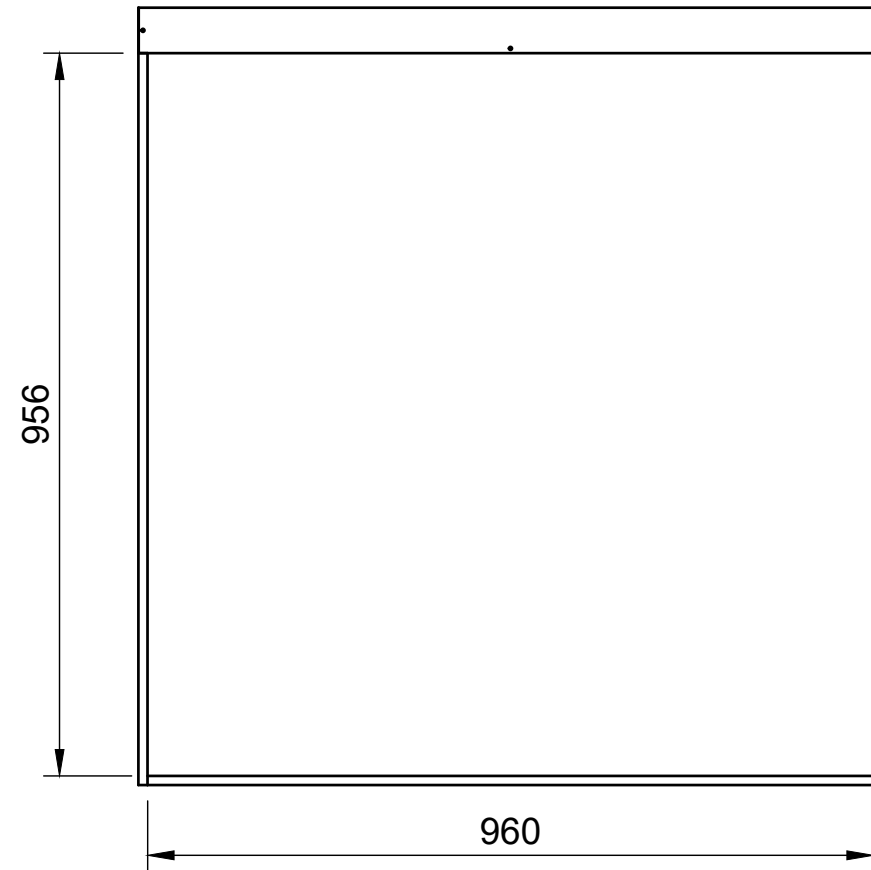

Renault Trafic | 2014on | L1H1 (SWB) | Panel Van
Vauxhall Vivaro | 2014-19 | L1H1 (SWB) | Panel Van
Nissan NV300 | 2016on | L1H1 (SWB) | Panel Van
Fiat Talento | 2016-20 | L1H1 (SWB) | Panel Van

Organiser | FF272

SKU: TVN_14_L1_PSL_ORG3_F272

Page 3 - Internal Dimensions

All units in mm

Plywood thickness = 12mm

Notes

- All dimensions on this page are internal.

YOKE VANS
info@yoke-van-kits.co.uk
0208 132 9221

© 2023 Yoke CNC LTD