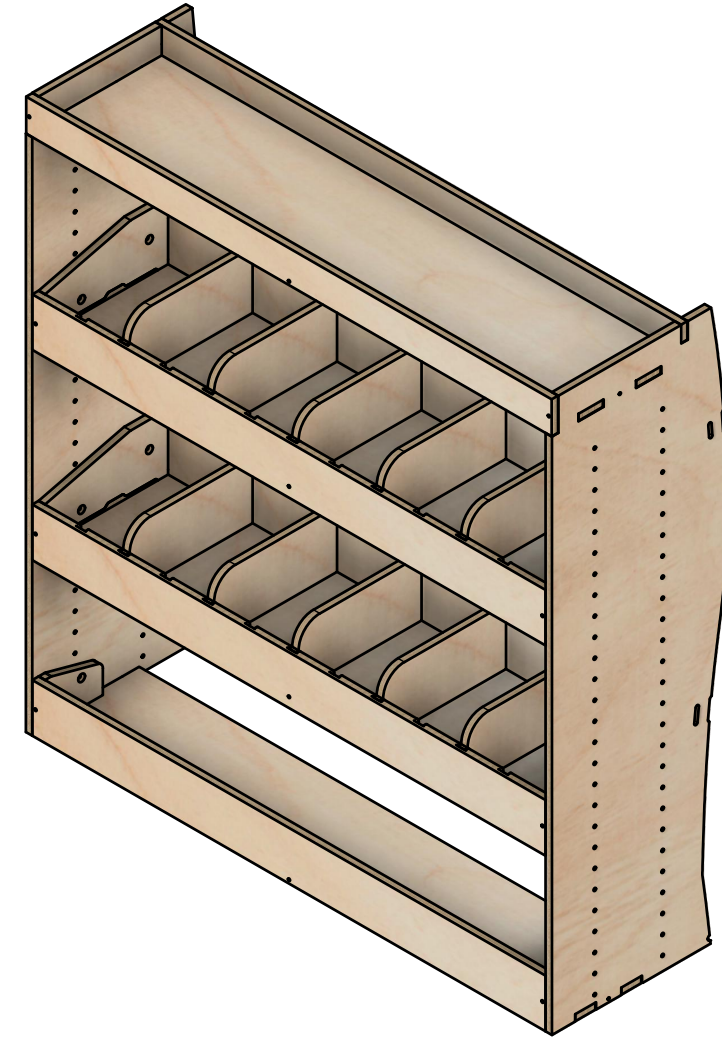

SKU: TVN_14_L1_PSL_ORG3_F272

Page 1 - Overview

All units in mm

Plywood thickness = 12mm

YOKE VANS
info@yoke-van-kits.co.uk
0208 132 9221

© 2023 Yoke CNC LTD

Renault Trafic | 2014on | L1H1 (SWB) | Panel Van
Vauxhall Vivaro | 2014-19 | L1H1 (SWB) | Panel Van
Nissan NV300 | 2016on | L1H1 (SWB) | Panel Van
Fiat Talento | 2016-20 | L1H1 (SWB) | Panel Van

Organiser | FF272

SKU: TVN_14_L1_PSL_ORG3_F272

Page 2 - External Dimensions

All units in mm
Plywood thickness = 12mm

Notes

- All dimensions on this page are external.

YOKE VANS
info@yoke-van-kits.co.uk
0208 132 9221