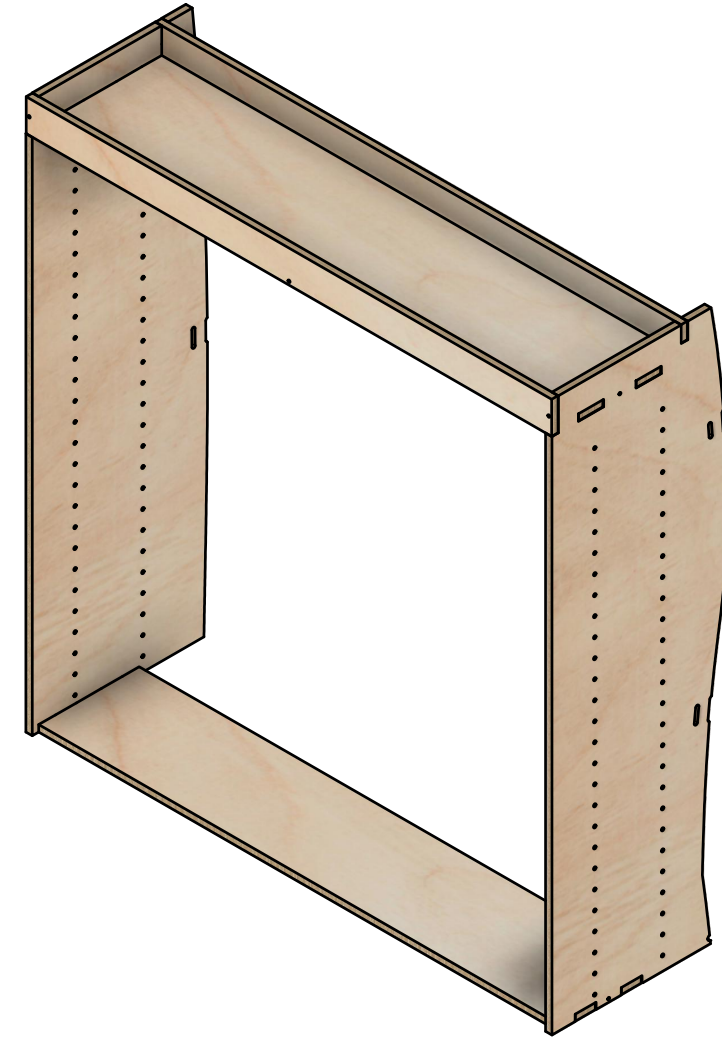

Renault Trafic | 2014on | L1H1 (SWB) | Panel Van
Vauxhall Vivaro | 2014-19 | L1H1 (SWB) | Panel Van
Nissan NV300 | 2016on | L1H1 (SWB) | Panel Van
Fiat Talento | 2016-20 | L1H1 (SWB) | Panel Van

Organiser | FF272

SKU: TVN_14_L1_PSL_ORG3_F272

Page 3 - Internal Dimensions

All units in mm

Plywood thickness = 12mm

Notes

- All dimensions on this page are internal.

YOKE VANS
info@yoke-van-kits.co.uk
0208 132 9221

© 2023 Yoke CNC LTD