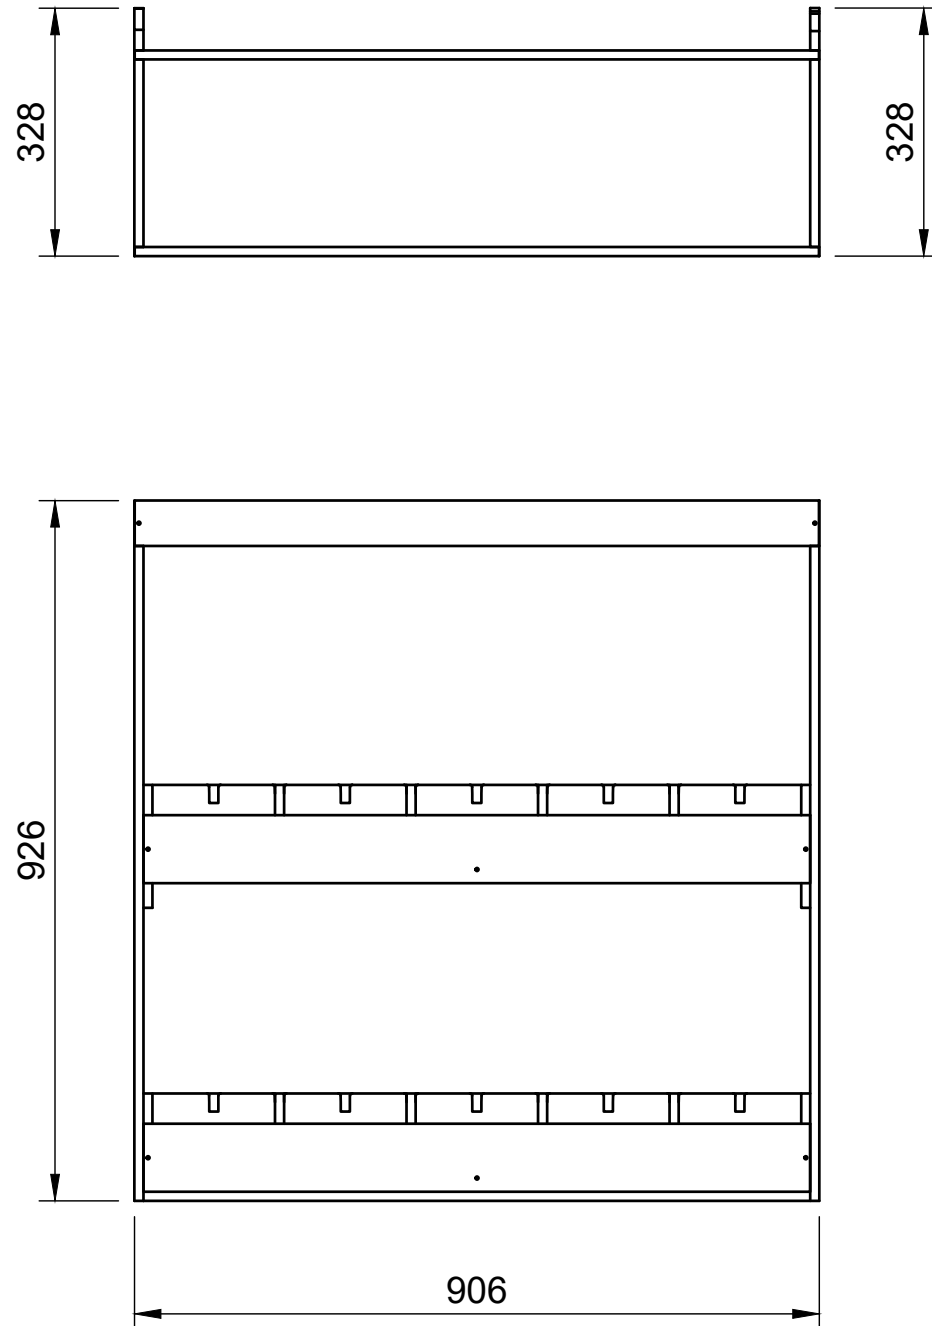

SKU: TVN_14_L1_PS_ORG

Page 1 - Overview

All units in mm

Plywood thickness = 12mm

YOKE VANS

info@yoke-van-kits.co.uk

0208 132 9221

© 2023 Yoke CNC LTD

SKU: TVN_14_L1_PS_ORG

Page 2 - External Dimensions

All units in mm

Plywood thickness = 12mm

Notes

- All dimensions on this page are external.

YOKE VANS
info@yoke-van-kits.co.uk
0208 132 9221

© 2023 Yoke CNC LTD

SKU: TVN_14_L1_PS_ORG

Page 3 - Internal Dimensions

All units in mm

Plywood thickness = 12mm

Notes

- All dimensions on this page are internal.

YOKE VANS
info@yoke-van-kits.co.uk
0208 132 9221

© 2023 Yoke CNC LTD