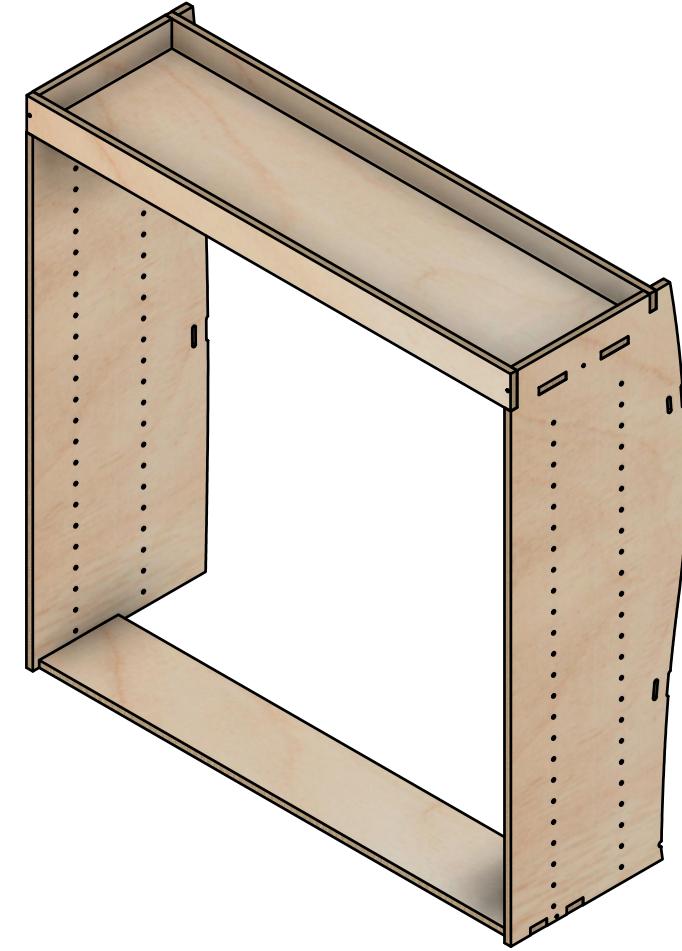

Renault Trafic | 2014on | L1H1 (SWB) | Panel Van
Vauxhall Vivaro | 2014-19 | L1H1 (SWB) | Panel Van
Nissan NV300 | 2016on | L1H1 (SWB) | Panel Van
Fiat Talento | 2016-20 | L1H1 (SWB) | Panel Van

Organiser No.3

SKU: TVN_14_L1_PS_ORG

Page 3 - Internal Dimensions

All units in mm

Plywood thickness = 12mm

Notes

- All dimensions on this page are internal.

YOKE VANS
info@yoke-van-kits.co.uk
0208 132 9221

© 2023 Yoke CNC LTD