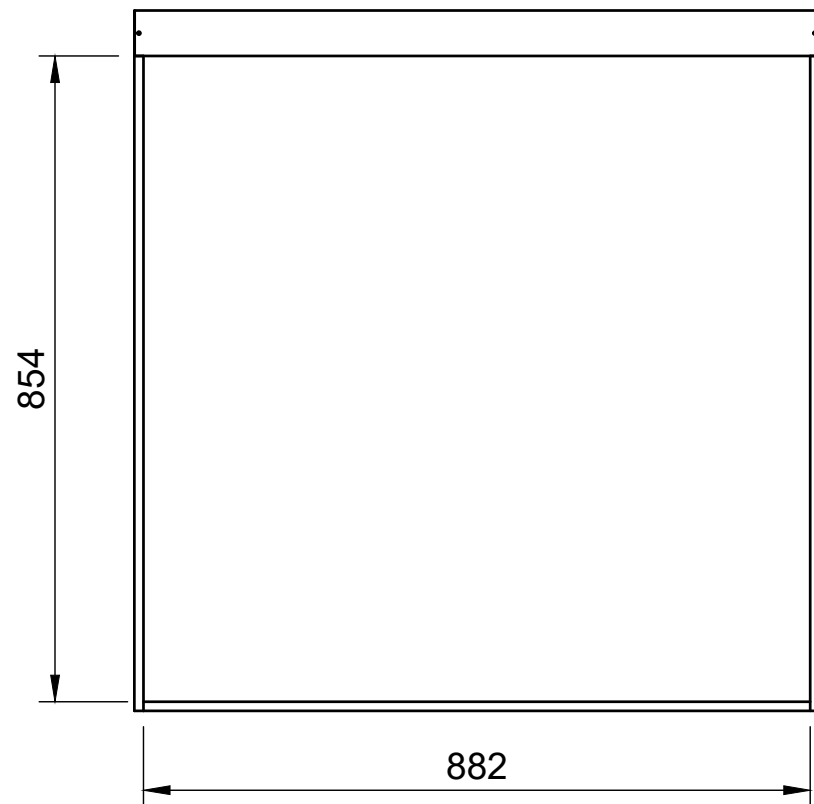

Renault Trafic | 2014on | L1H1 (SWB) | Panel Van
Vauxhall Vivaro | 2014-19 | L1H1 (SWB) | Panel Van
Nissan NV300 | 2016on | L1H1 (SWB) | Panel Van
Fiat Talento | 2016-20 | L1H1 (SWB) | Panel Van

Organiser No.3

SKU: TVN_14_L1_PS_ORG

Page 3 - Internal Dimensions

All units in mm

Plywood thickness = 12mm

Notes

- All dimensions on this page are internal.

YOKE VANS
info@yoke-van-kits.co.uk
0208 132 9221

© 2023 Yoke CNC LTD