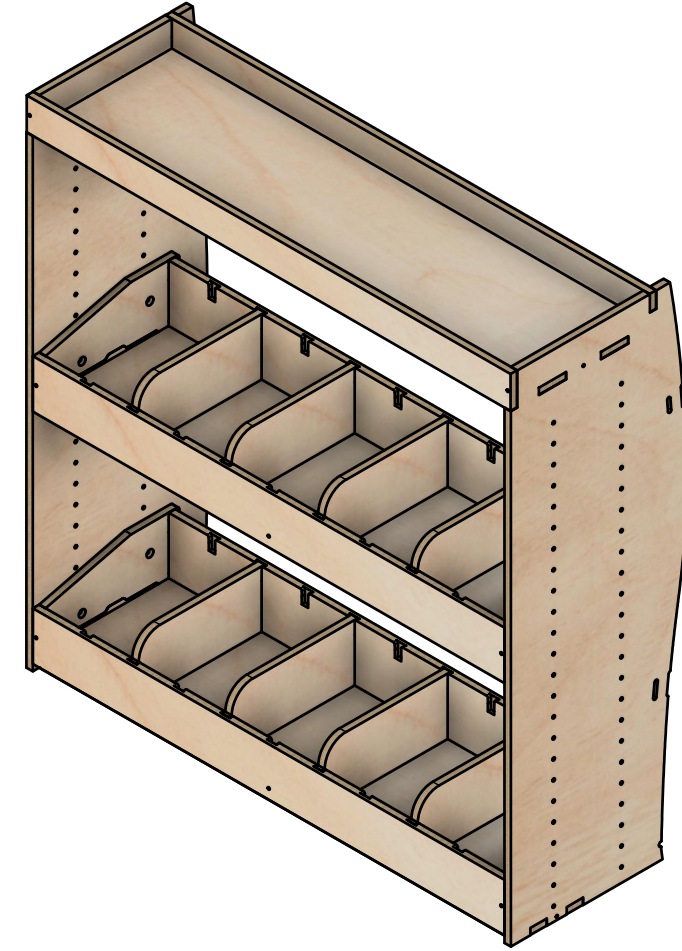

Renault Trafic | 2014on | L1H1 (SWB) | Panel Van
Vauxhall Vivaro | 2014-19 | L1H1 (SWB) | Panel Van
Nissan NV300 | 2016on | L1H1 (SWB) | Panel Van
Fiat Talento | 2016-20 | L1H1 (SWB) | Panel Van

Organiser No.3

SKU: TVN_14_L1_PS_ORG

Page 2 - External Dimensions

All units in mm

Plywood thickness = 12mm

Notes

- All dimensions on this page are external.

YOKE VANS
info@yoke-van-kits.co.uk
0208 132 9221

© 2023 Yoke CNC LTD