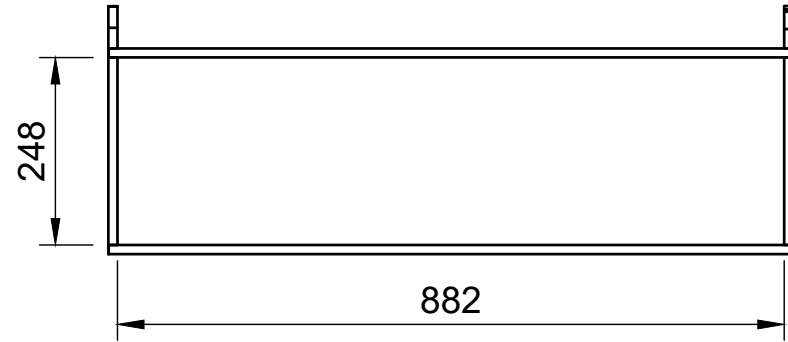

Renault Trafic | 2014on | L1H1 (SWB) | Panel Van
Vauxhall Vivaro | 2014-19 | L1H1 (SWB) | Panel Van
Nissan NV300 | 2016on | L1H1 (SWB) | Panel Van
Fiat Talento | 2016-20 | L1H1 (SWB) | Panel Van

Organiser No.3

SKU: TVN_14_L1_PS_ORG

Page 3 - Internal Dimensions

All units in mm

Plywood thickness = 12mm

Notes

- All dimensions on this page are internal.

YOKE VANS
info@yoke-van-kits.co.uk
0208 132 9221

© 2023 Yoke CNC LTD