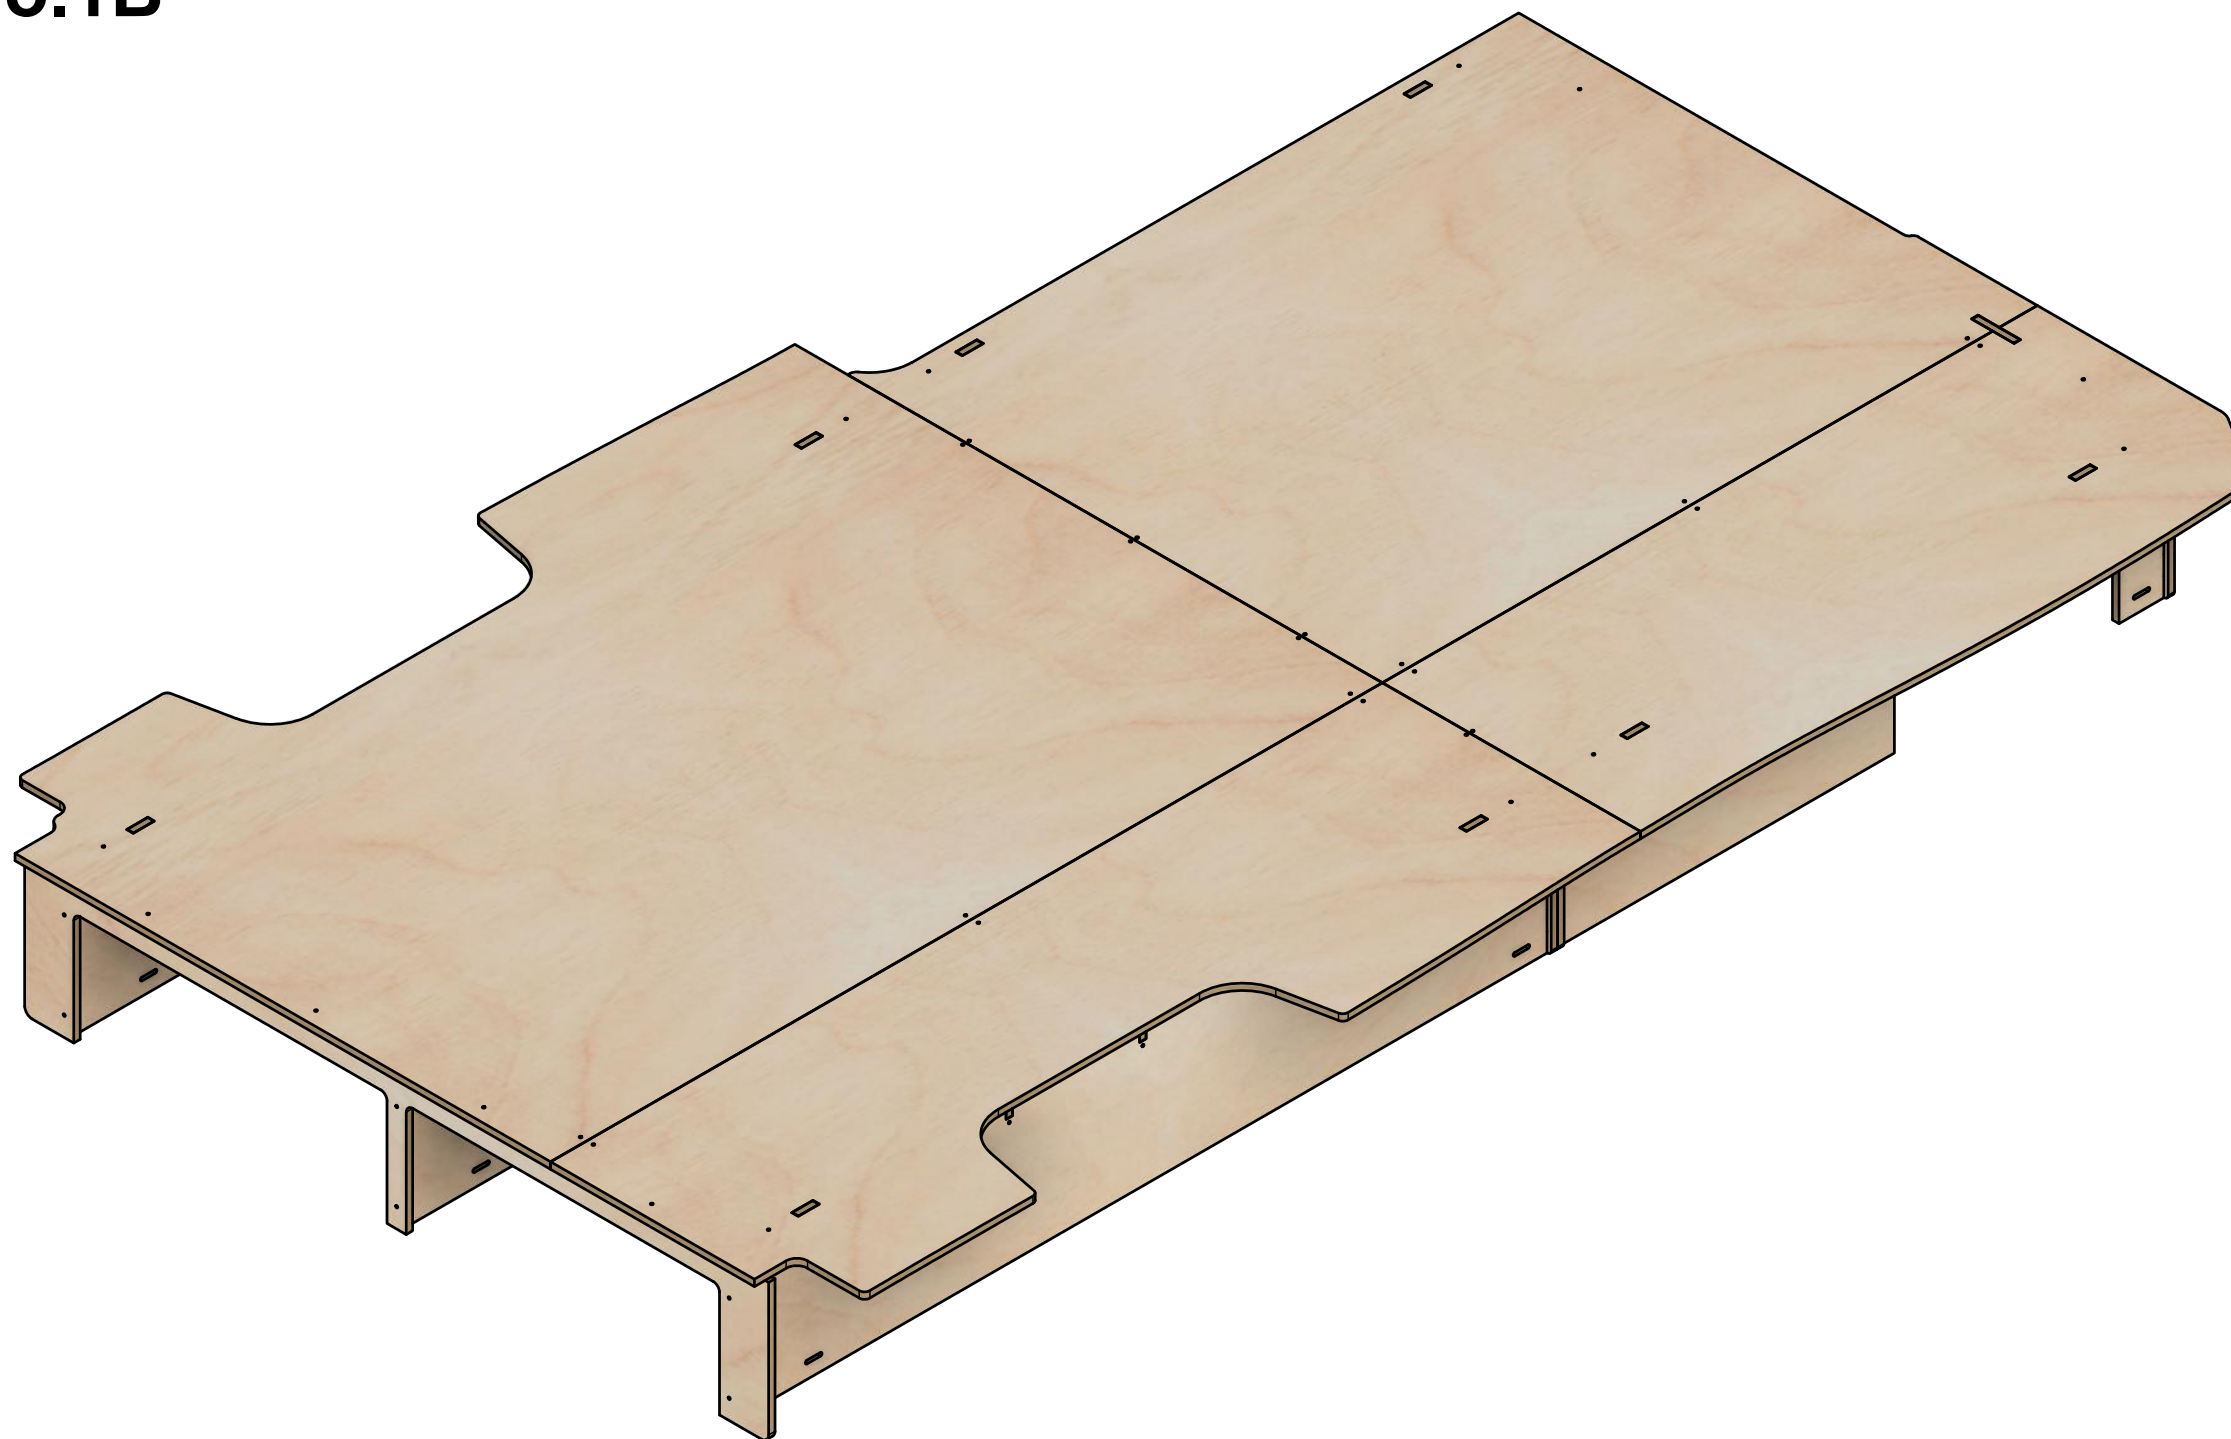

Renault Trafic | 2014on | L2H1 (LWB) | Panel Van
Vauxhall Vivaro | 2014-19 | L2H1 (LWB) | Panel Van
Nissan NV300 | 2016on | L2H1 (LWB) | Panel Van
Fiat Talento | 2016-20 | L2H1 (LWB) | Panel Van

False Floor No.1B

SKU: TVN_14_L2H1_FF1B

Page 1 - Floor Only

All units in mm
Plywood thickness = 12mm

YOKE VANS
info@yoke-van-kits.co.uk
0208 132 9221

© 2023 Yoke CNC LTD

Renault Trafic | 2014on | L2H1 (LWB) | Panel Van
Vauxhall Vivaro | 2014-19 | L2H1 (LWB) | Panel Van
Nissan NV300 | 2016on | L2H1 (LWB) | Panel Van
Fiat Talento | 2016-20 | L2H1 (LWB) | Panel Van

False Floor No.1B

SKU: TVN_14_L2H1_FF1B

Page 2 - Floor Dimensions

All units in mm
Plywood thickness = 12mm

YOKE VANS
info@yoke-van-kits.co.uk
0208 132 9221

© 2023 Yoke CNC LTD