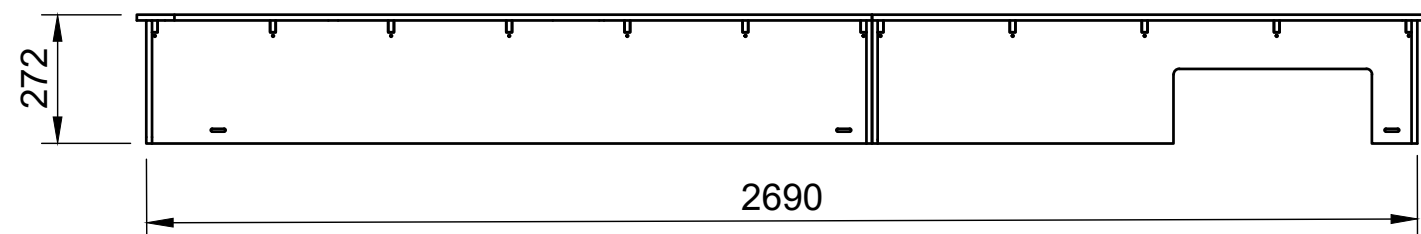

SKU: TVN_14_L2H1_FF1B

Page 1 - Floor Only

All units in mm
Plywood thickness = 12mm

YOKE VANS
info@yoke-van-kits.co.uk
0208 132 9221

© 2023 Yoke CNC LTD

Renault Trafic | 2014on | L2H1 (LWB) | Panel Van
Vauxhall Vivaro | 2014-19 | L2H1 (LWB) | Panel Van
Nissan NV300 | 2016on | L2H1 (LWB) | Panel Van
Fiat Talento | 2016-20 | L2H1 (LWB) | Panel Van

False Floor No.1B

SKU: TVN_14_L2H1_FF1B

Page 2 - Floor Dimensions

All units in mm
Plywood thickness = 12mm

YOKE VANS
info@yoke-van-kits.co.uk
0208 132 9221

© 2023 Yoke CNC LTD