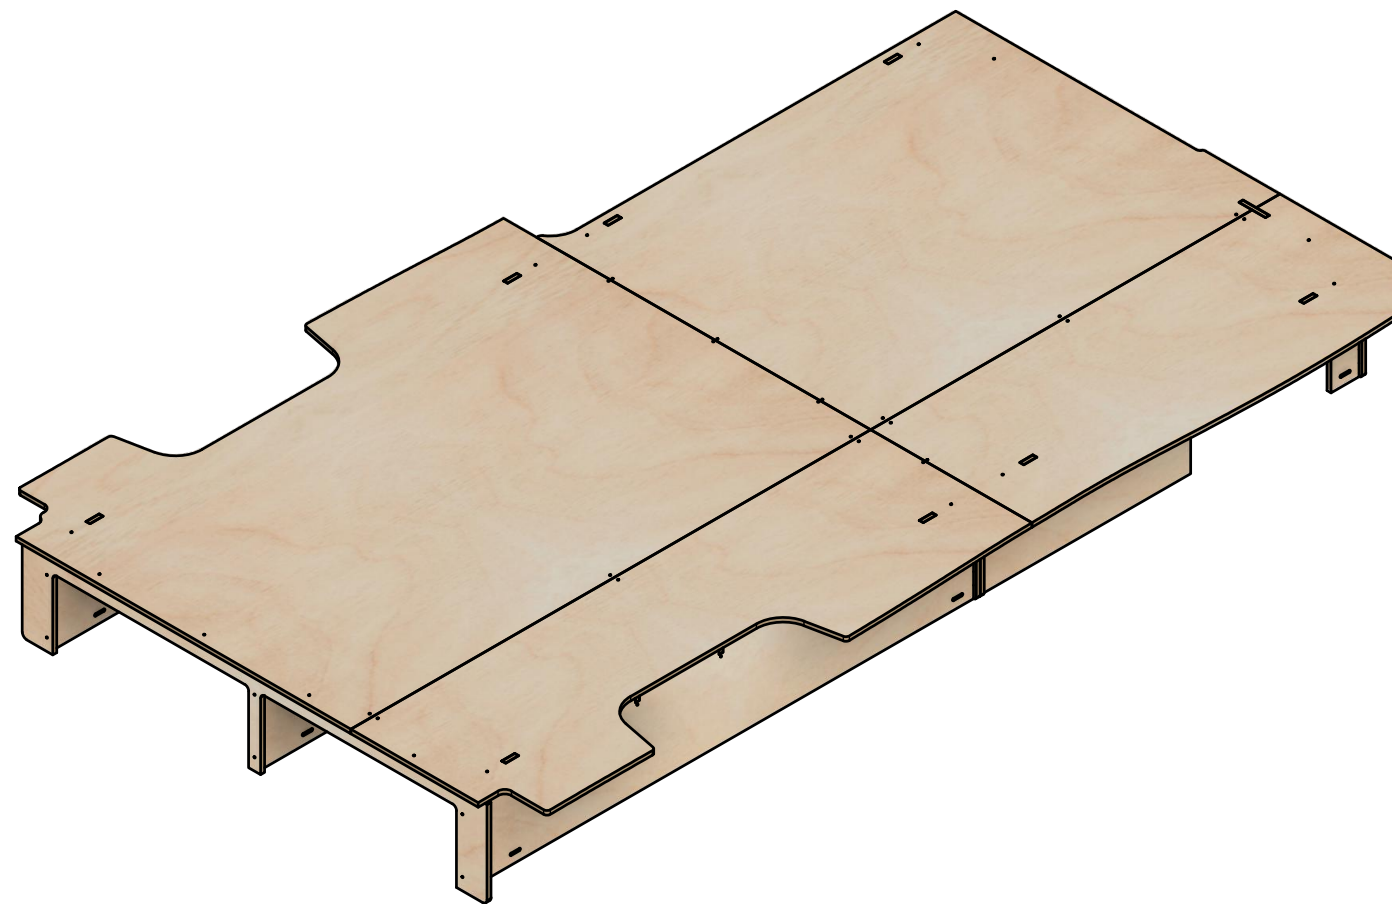

Renault Trafic | 2014on | L2H1 (LWB) | Panel Van
Vauxhall Vivaro | 2014-19 | L2H1 (LWB) | Panel Van
Nissan NV300 | 2016on | L2H1 (LWB) | Panel Van
Fiat Talento | 2016-20 | L2H1 (LWB) | Panel Van

False Floor No.1B

SKU: TVN_14_L2H1_FF1B

Page 1 - Floor Only

All units in mm
Plywood thickness = 12mm

YOKE VANS
info@yoke-van-kits.co.uk
0208 132 9221

© 2023 Yoke CNC LTD

Renault Trafic | 2014on | L2H1 (LWB) | Panel Van
Vauxhall Vivaro | 2014-19 | L2H1 (LWB) | Panel Van
Nissan NV300 | 2016on | L2H1 (LWB) | Panel Van
Fiat Talento | 2016-20 | L2H1 (LWB) | Panel Van

False Floor No.1B

SKU: TVN_14_L2H1_FF1B

Page 2 - Floor Dimensions

All units in mm
Plywood thickness = 12mm

YOKE VANS
info@yoke-van-kits.co.uk
0208 132 9221

© 2023 Yoke CNC LTD