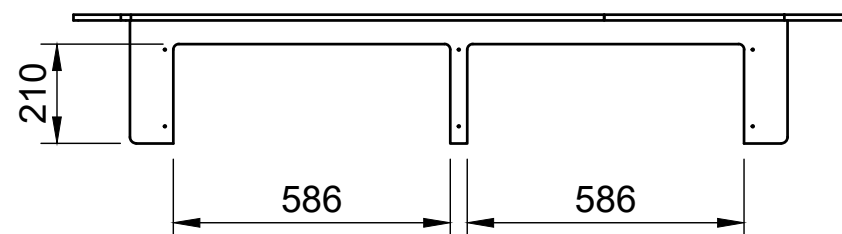

SKU: TVN_14_L2H1_FF1B

Page 1 - Floor Only

All units in mm
Plywood thickness = 12mm

YOKE VANS
info@yoke-van-kits.co.uk
0208 132 9221

© 2023 Yoke CNC LTD

Renault Trafic | 2014on | L2H1 (LWB) | Panel Van
Vauxhall Vivaro | 2014-19 | L2H1 (LWB) | Panel Van
Nissan NV300 | 2016on | L2H1 (LWB) | Panel Van
Fiat Talento | 2016-20 | L2H1 (LWB) | Panel Van

False Floor No.1B

SKU: TVN_14_L2H1_FF1B

Page 2 - Floor Dimensions

All units in mm
Plywood thickness = 12mm

YOKE VANS
info@yoke-van-kits.co.uk
0208 132 9221

© 2023 Yoke CNC LTD