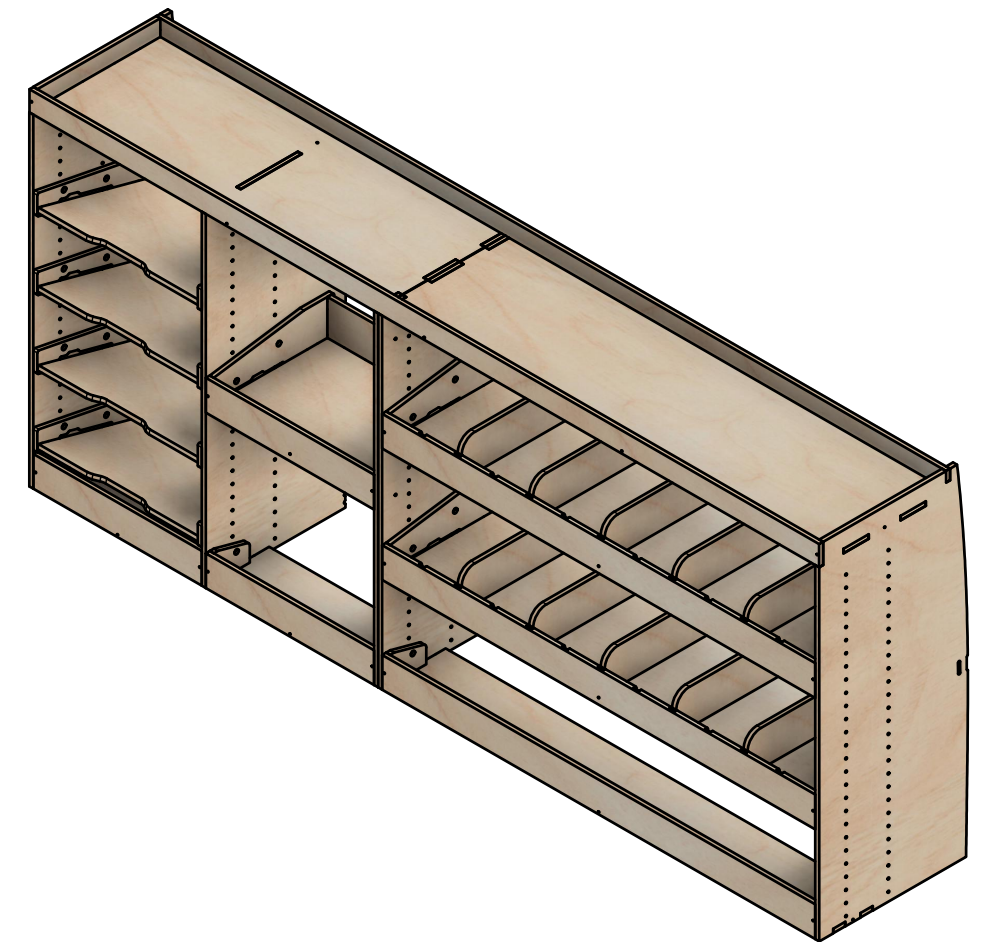

Renault Trafic | 2014on | L2H1 (LWB) | Panel Van
Vauxhall Vivaro | 2014-19 | L2H1 (LWB) | Panel Van
Nissan NV300 | 2016on | L2H1 (LWB) | Panel Van
Fiat Talento | 2016-20 | L2H1 (LWB) | Panel Van

Combo No.1 | FF 272mm

SKU: TVN_14_L2_C1_FF272

Page 2 - External Dimensions

All units in mm

Plywood thickness = 12mm

Notes

- All dimensions on this page are external.

YOKE VANS
info@yoke-van-kits.co.uk
0208 132 9221

© 2023 Yoke CNC LTD