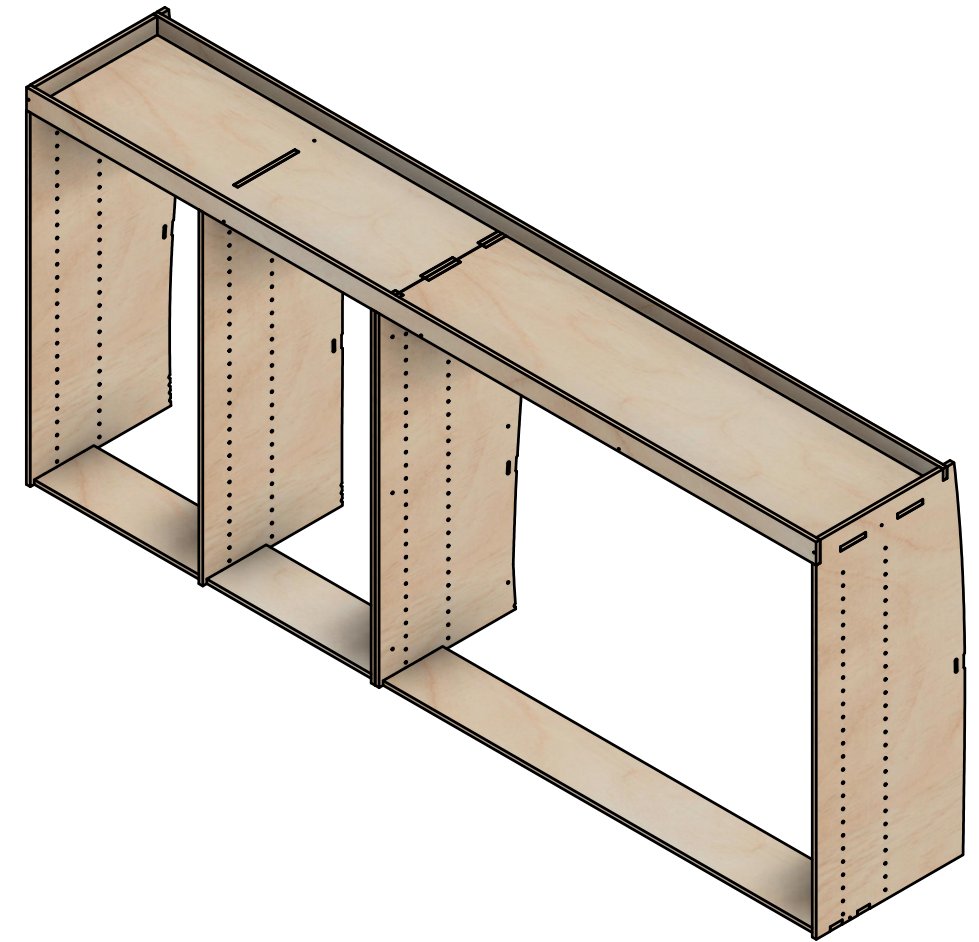

Renault Trafic | 2014on | L2H1 (LWB) | Panel Van
Vauxhall Vivaro | 2014-19 | L2H1 (LWB) | Panel Van
Nissan NV300 | 2016on | L2H1 (LWB) | Panel Van
Fiat Talento | 2016-20 | L2H1 (LWB) | Panel Van

Combo No.1 | FF 272mm

SKU: TVN_14_L2_C1_FF272

Page 3 - Internal Dimensions

All units in mm

Plywood thickness = 12mm

Notes

- All dimensions on this page are internal.

YOKE VANS
info@yoke-van-kits.co.uk
0208 132 9221

© 2023 Yoke CNC LTD