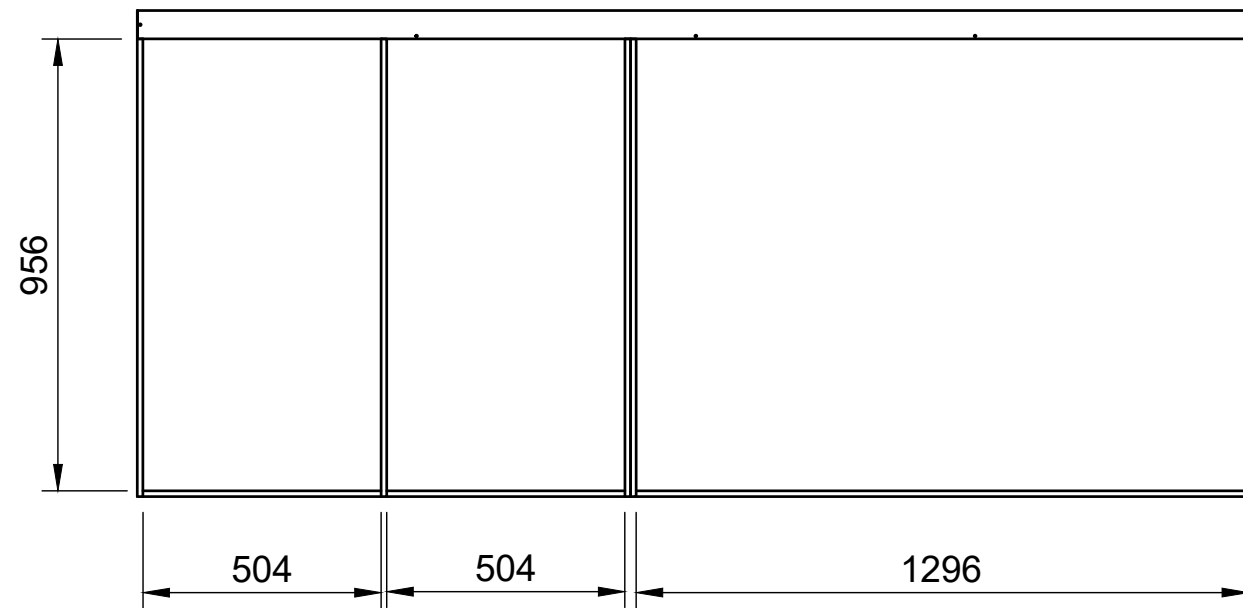

Renault Trafic | 2014on | L2H1 (LWB) | Panel Van
Vauxhall Vivaro | 2014-19 | L2H1 (LWB) | Panel Van
Nissan NV300 | 2016on | L2H1 (LWB) | Panel Van
Fiat Talento | 2016-20 | L2H1 (LWB) | Panel Van

Combo No.1 | FF 272mm

SKU: TVN_14_L2_C1_FF272

Page 3 - Internal Dimensions

All units in mm

Plywood thickness = 12mm

Notes

- All dimensions on this page are internal.

YOKE VANS
info@yoke-van-kits.co.uk
0208 132 9221

© 2023 Yoke CNC LTD