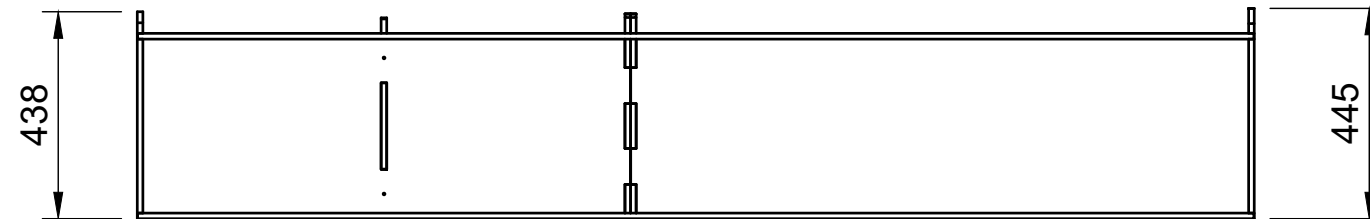

Renault Trafic | 2014on | L2H1 (LWB) | Panel Van
Vauxhall Vivaro | 2014-19 | L2H1 (LWB) | Panel Van
Nissan NV300 | 2016on | L2H1 (LWB) | Panel Van
Fiat Talento | 2016-20 | L2H1 (LWB) | Panel Van

Combo No.1 | FF 272mm

SKU: TVN_14_L2_C1_FF272

Page 2 - External Dimensions

All units in mm

Plywood thickness = 12mm

Notes

- All dimensions on this page are external.

YOKE VANS
info@yoke-van-kits.co.uk
0208 132 9221

© 2023 Yoke CNC LTD