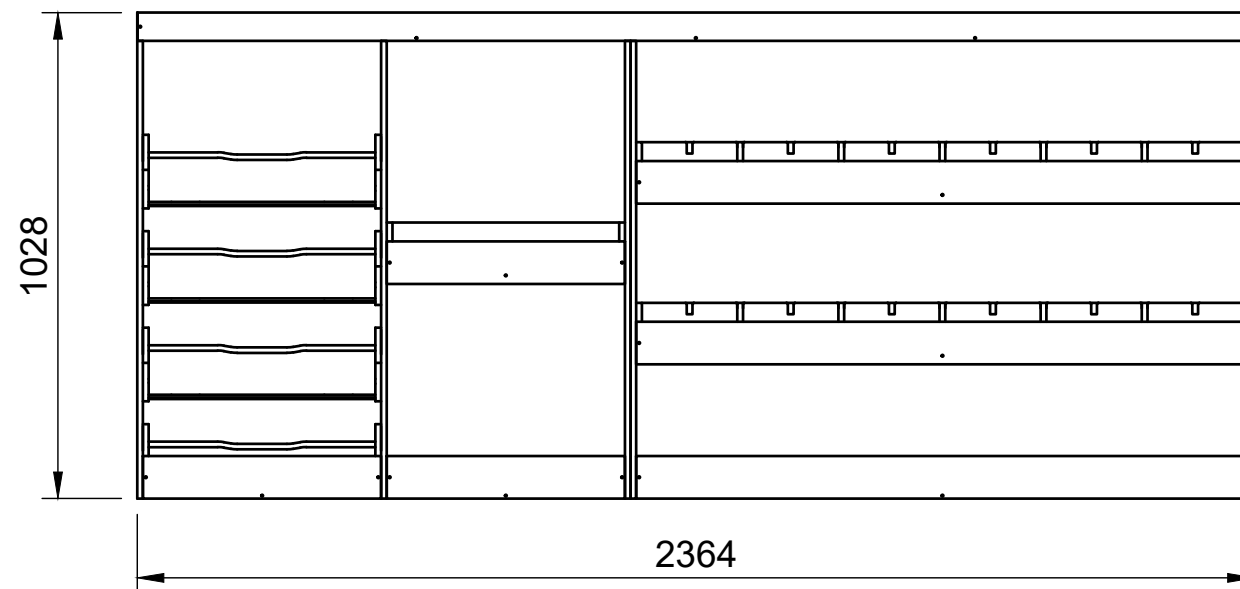

Renault Trafic | 2014on | L2H1 (LWB) | Panel Van
Vauxhall Vivaro | 2014-19 | L2H1 (LWB) | Panel Van
Nissan NV300 | 2016on | L2H1 (LWB) | Panel Van
Fiat Talento | 2016-20 | L2H1 (LWB) | Panel Van

Combo No.1 | FF 272mm

SKU: TVN_14_L2_C1_FF272

Page 2 - External Dimensions

All units in mm

Plywood thickness = 12mm

Notes

- All dimensions on this page are external.

YOKE VANS
info@yoke-van-kits.co.uk
0208 132 9221

© 2023 Yoke CNC LTD