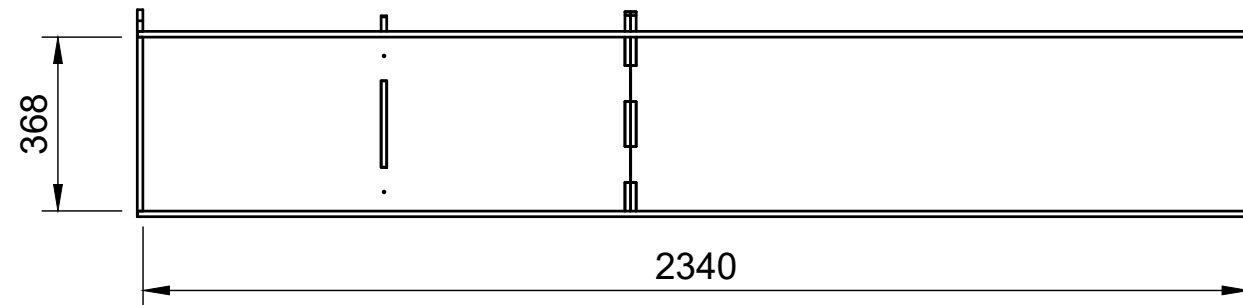

Renault Trafic | 2014on | L2H1 (LWB) | Panel Van
Vauxhall Vivaro | 2014-19 | L2H1 (LWB) | Panel Van
Nissan NV300 | 2016on | L2H1 (LWB) | Panel Van
Fiat Talento | 2016-20 | L2H1 (LWB) | Panel Van

Combo No.1 | FF 272mm

SKU: TVN_14_L2_C1_FF272

Page 3 - Internal Dimensions

All units in mm

Plywood thickness = 12mm

Notes

- All dimensions on this page are internal.

YOKE VANS
info@yoke-van-kits.co.uk
0208 132 9221

© 2023 Yoke CNC LTD