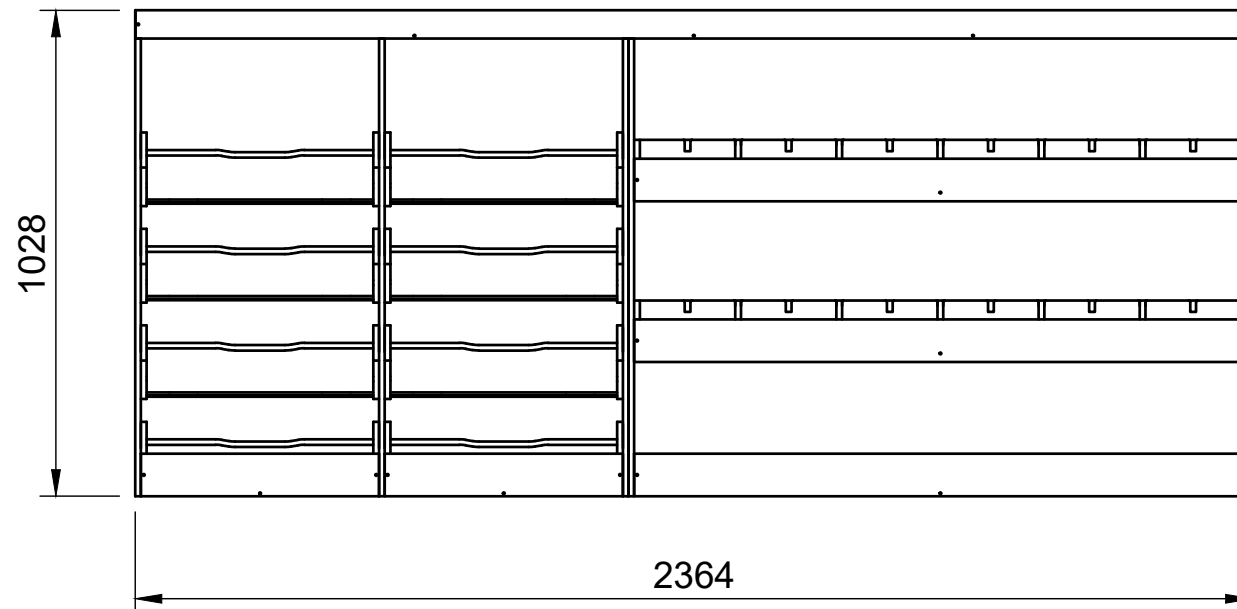

Renault Trafic | 2014on | L2H1 (LWB) | Panel Van
Vauxhall Vivaro | 2014-19 | L2H1 (LWB) | Panel Van
Nissan NV300 | 2016on | L2H1 (LWB) | Panel Van
Fiat Talento | 2016-20 | L2H1 (LWB) | Panel Van

Combo No.4 | FF 272mm

SKU: TVN_14_L2_C4_FF272

Page 2 - External Dimensions

All units in mm

Plywood thickness = 12mm

Notes

- All dimensions on this page are external.

YOKE VANS
info@yoke-van-kits.co.uk
0208 132 9221

© 2023 Yoke CNC LTD