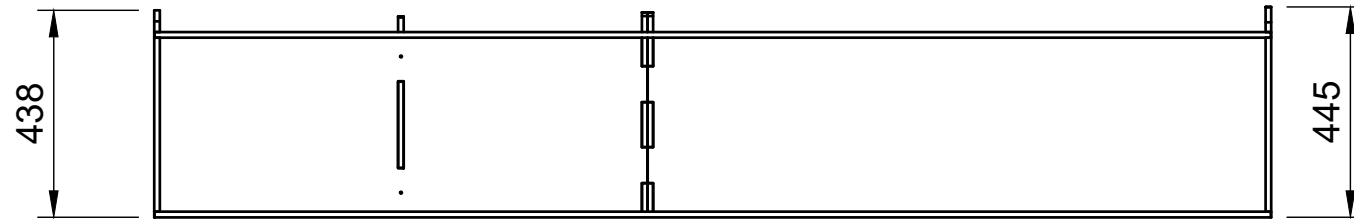

Renault Trafic | 2014on | L2H1 (LWB) | Panel Van
Vauxhall Vivaro | 2014-19 | L2H1 (LWB) | Panel Van
Nissan NV300 | 2016on | L2H1 (LWB) | Panel Van
Fiat Talento | 2016-20 | L2H1 (LWB) | Panel Van

Combo No.4 | FF 272mm

SKU: TVN_14_L2_C4_FF272

Page 2 - External Dimensions

All units in mm

Plywood thickness = 12mm

Notes

- All dimensions on this page are external.

YOKE VANS
info@yoke-van-kits.co.uk
0208 132 9221

© 2023 Yoke CNC LTD