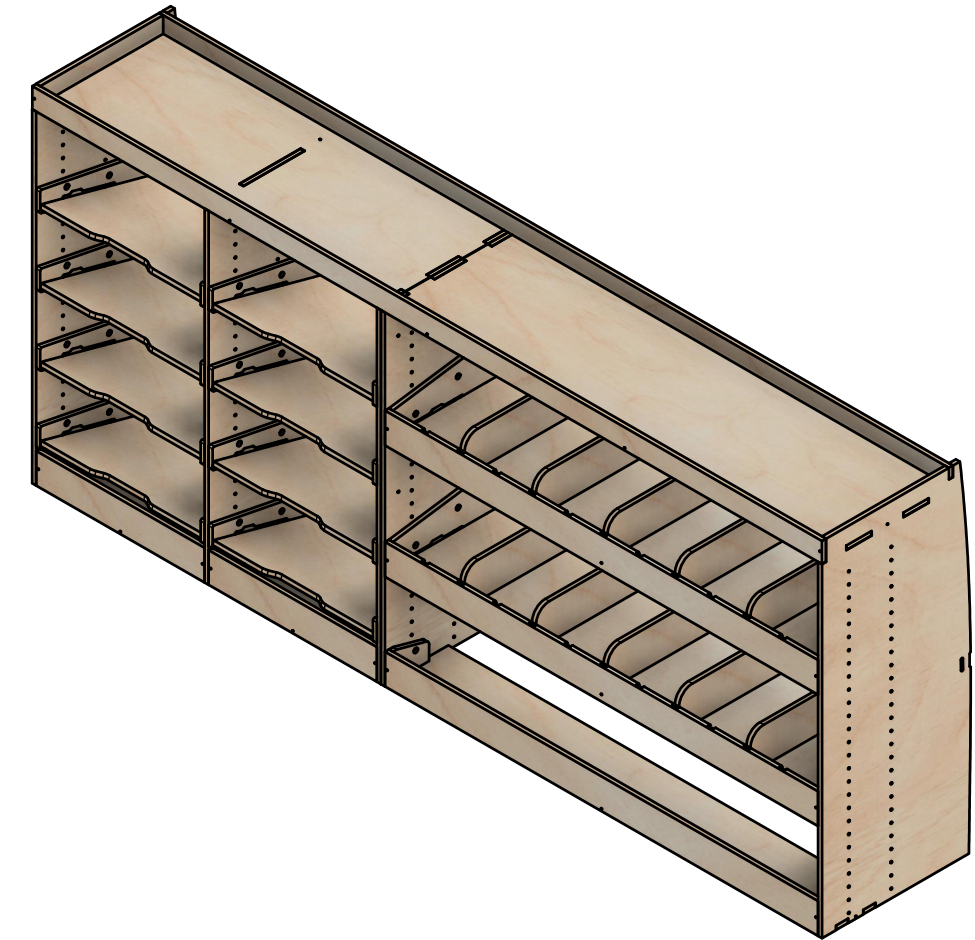

Renault Trafic | 2014on | L2H1 (LWB) | Panel Van
Vauxhall Vivaro | 2014-19 | L2H1 (LWB) | Panel Van
Nissan NV300 | 2016on | L2H1 (LWB) | Panel Van
Fiat Talento | 2016-20 | L2H1 (LWB) | Panel Van

Combo No.4 | FF 272mm

SKU: TVN_14_L2_C4_FF272

Page 2 - External Dimensions

All units in mm

Plywood thickness = 12mm

Notes

- All dimensions on this page are external.

YOKE VANS
info@yoke-van-kits.co.uk
0208 132 9221

© 2023 Yoke CNC LTD