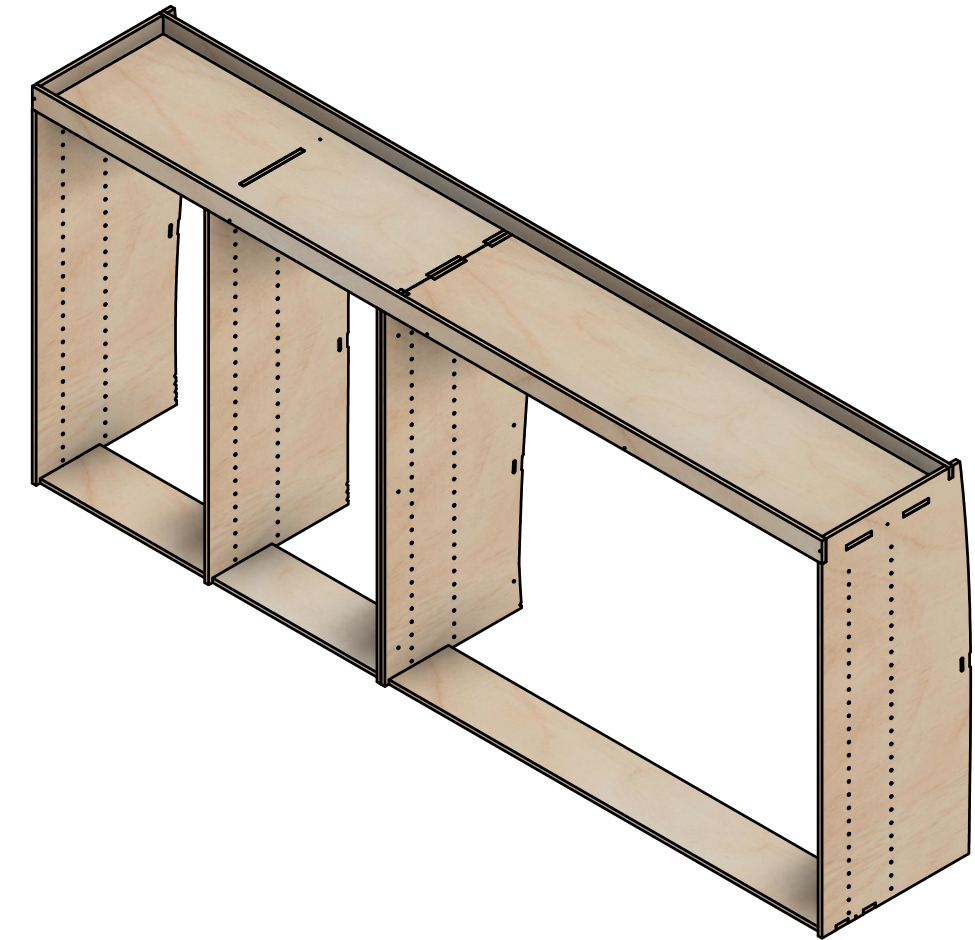

Renault Trafic | 2014on | L2H1 (LWB) | Panel Van
Vauxhall Vivaro | 2014-19 | L2H1 (LWB) | Panel Van
Nissan NV300 | 2016on | L2H1 (LWB) | Panel Van
Fiat Talento | 2016-20 | L2H1 (LWB) | Panel Van

Combo No.4 | FF 272mm

SKU: TVN_14_L2_C4_FF272

Page 3 - Internal Dimensions

All units in mm

Plywood thickness = 12mm

Notes

- All dimensions on this page are internal.

YOKE VANS
info@yoke-van-kits.co.uk
0208 132 9221

© 2023 Yoke CNC LTD