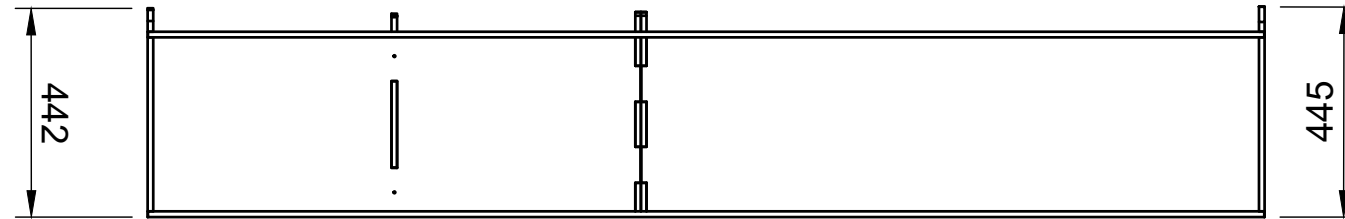

SKU: TVN_14_L2_C4_HF374

Page 1 - Overview

All units in mm

Plywood thickness = 12mm

YOKE VANS
info@yoke-van-kits.co.uk
0208 132 9221

© 2023 Yoke CNC LTD

Renault Trafic | 2014on | L2H1 (LWB) | Panel Van
Vauxhall Vivaro | 2014-19 | L2H1 (LWB) | Panel Van
Nissan NV300 | 2016on | L2H1 (LWB) | Panel Van
Fiat Talento | 2016-20 | L2H1 (LWB) | Panel Van

Combo No.4 | HLFF 374mm

SKU: TVN_14_L2_C4_HF374

Page 2 - External Dimensions

All units in mm

Plywood thickness = 12mm

Notes

- All dimensions on this page are external.

YOKE VANS
info@yoke-van-kits.co.uk
0208 132 9221