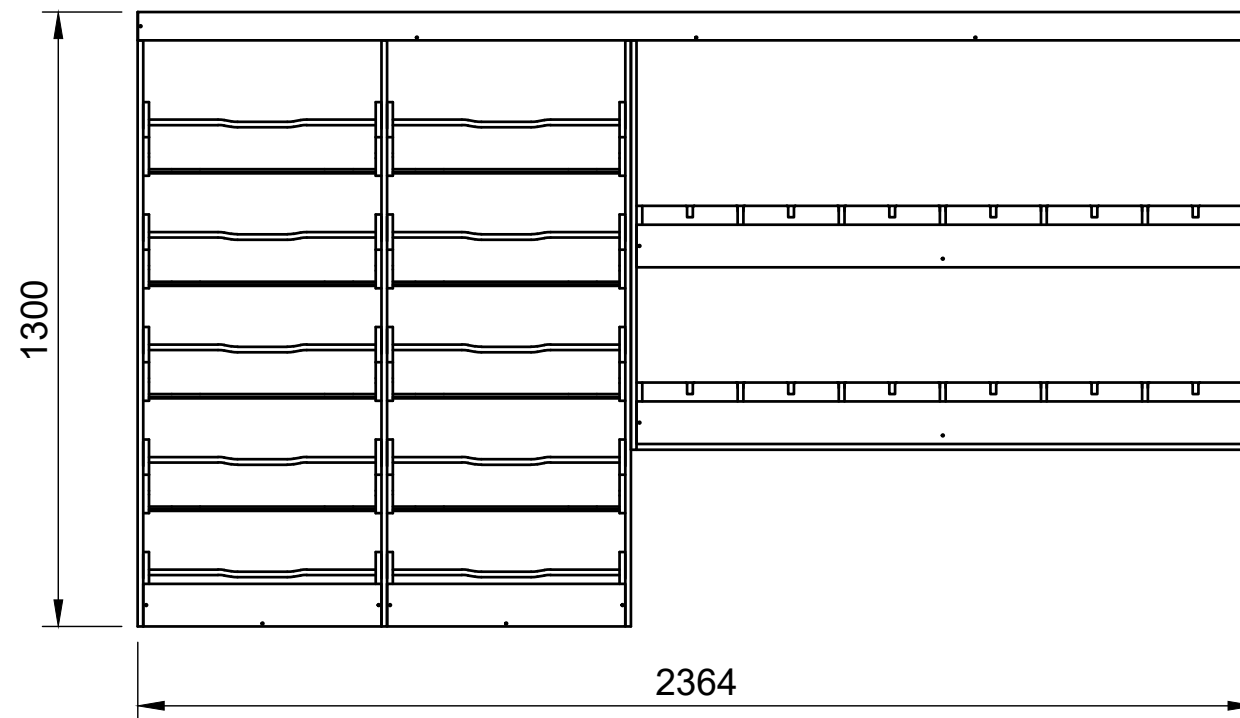

SKU: TVN_14_L2_C4_HF374

Page 1 - Overview

All units in mm

Plywood thickness = 12mm

YOKE VANS
info@yoke-van-kits.co.uk
0208 132 9221

© 2023 Yoke CNC LTD

Renault Trafic | 2014on | L2H1 (LWB) | Panel Van
Vauxhall Vivaro | 2014-19 | L2H1 (LWB) | Panel Van
Nissan NV300 | 2016on | L2H1 (LWB) | Panel Van
Fiat Talento | 2016-20 | L2H1 (LWB) | Panel Van

Combo No.4 | HLFF 374mm

SKU: TVN_14_L2_C4_HF374

Page 2 - External Dimensions

All units in mm

Plywood thickness = 12mm

Notes

- All dimensions on this page are external.

YOKE VANS
info@yoke-van-kits.co.uk
0208 132 9221