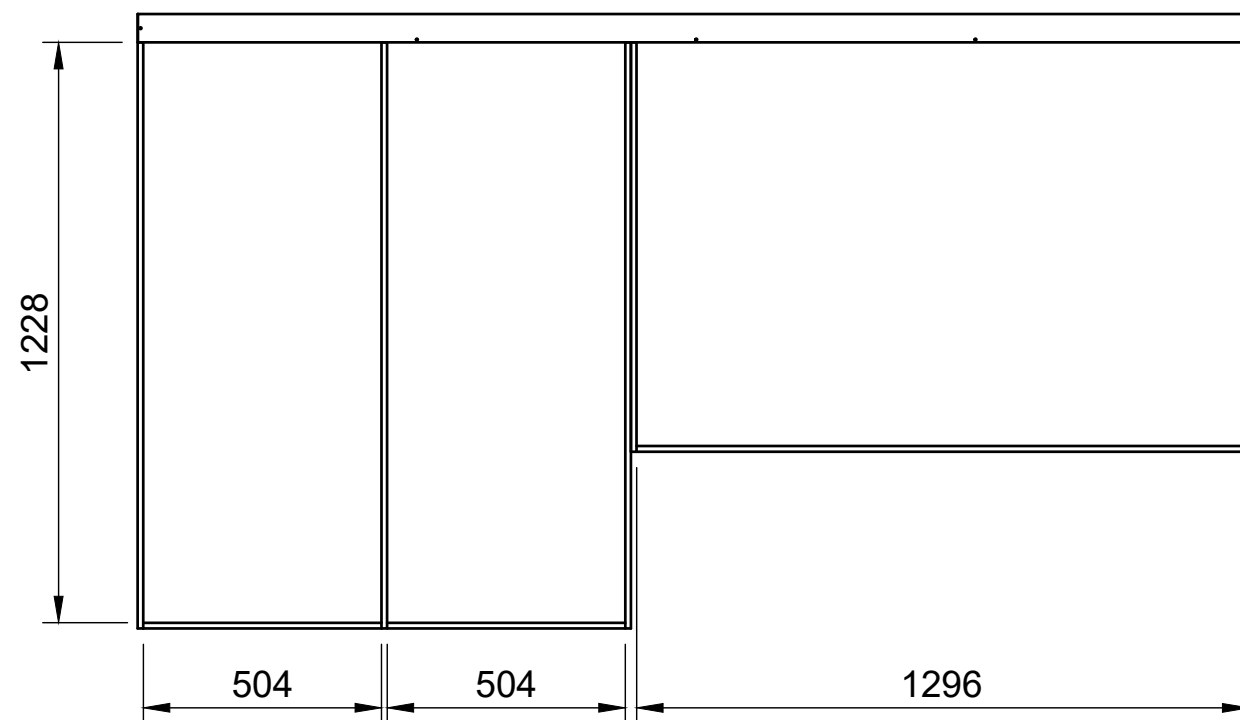

Renault Trafic | 2014on | L2H1 (LWB) | Panel Van
Vauxhall Vivaro | 2014-19 | L2H1 (LWB) | Panel Van
Nissan NV300 | 2016on | L2H1 (LWB) | Panel Van
Fiat Talento | 2016-20 | L2H1 (LWB) | Panel Van

Combo No.4 | HFFF 374mm

SKU: TVN_14_L2_C4_HF374

Page 3 - Internal Dimensions

All units in mm

Plywood thickness = 12mm

Notes

- All dimensions on this page are internal.

YOKE VANS
info@yoke-van-kits.co.uk
0208 132 9221

© 2023 Yoke CNC LTD