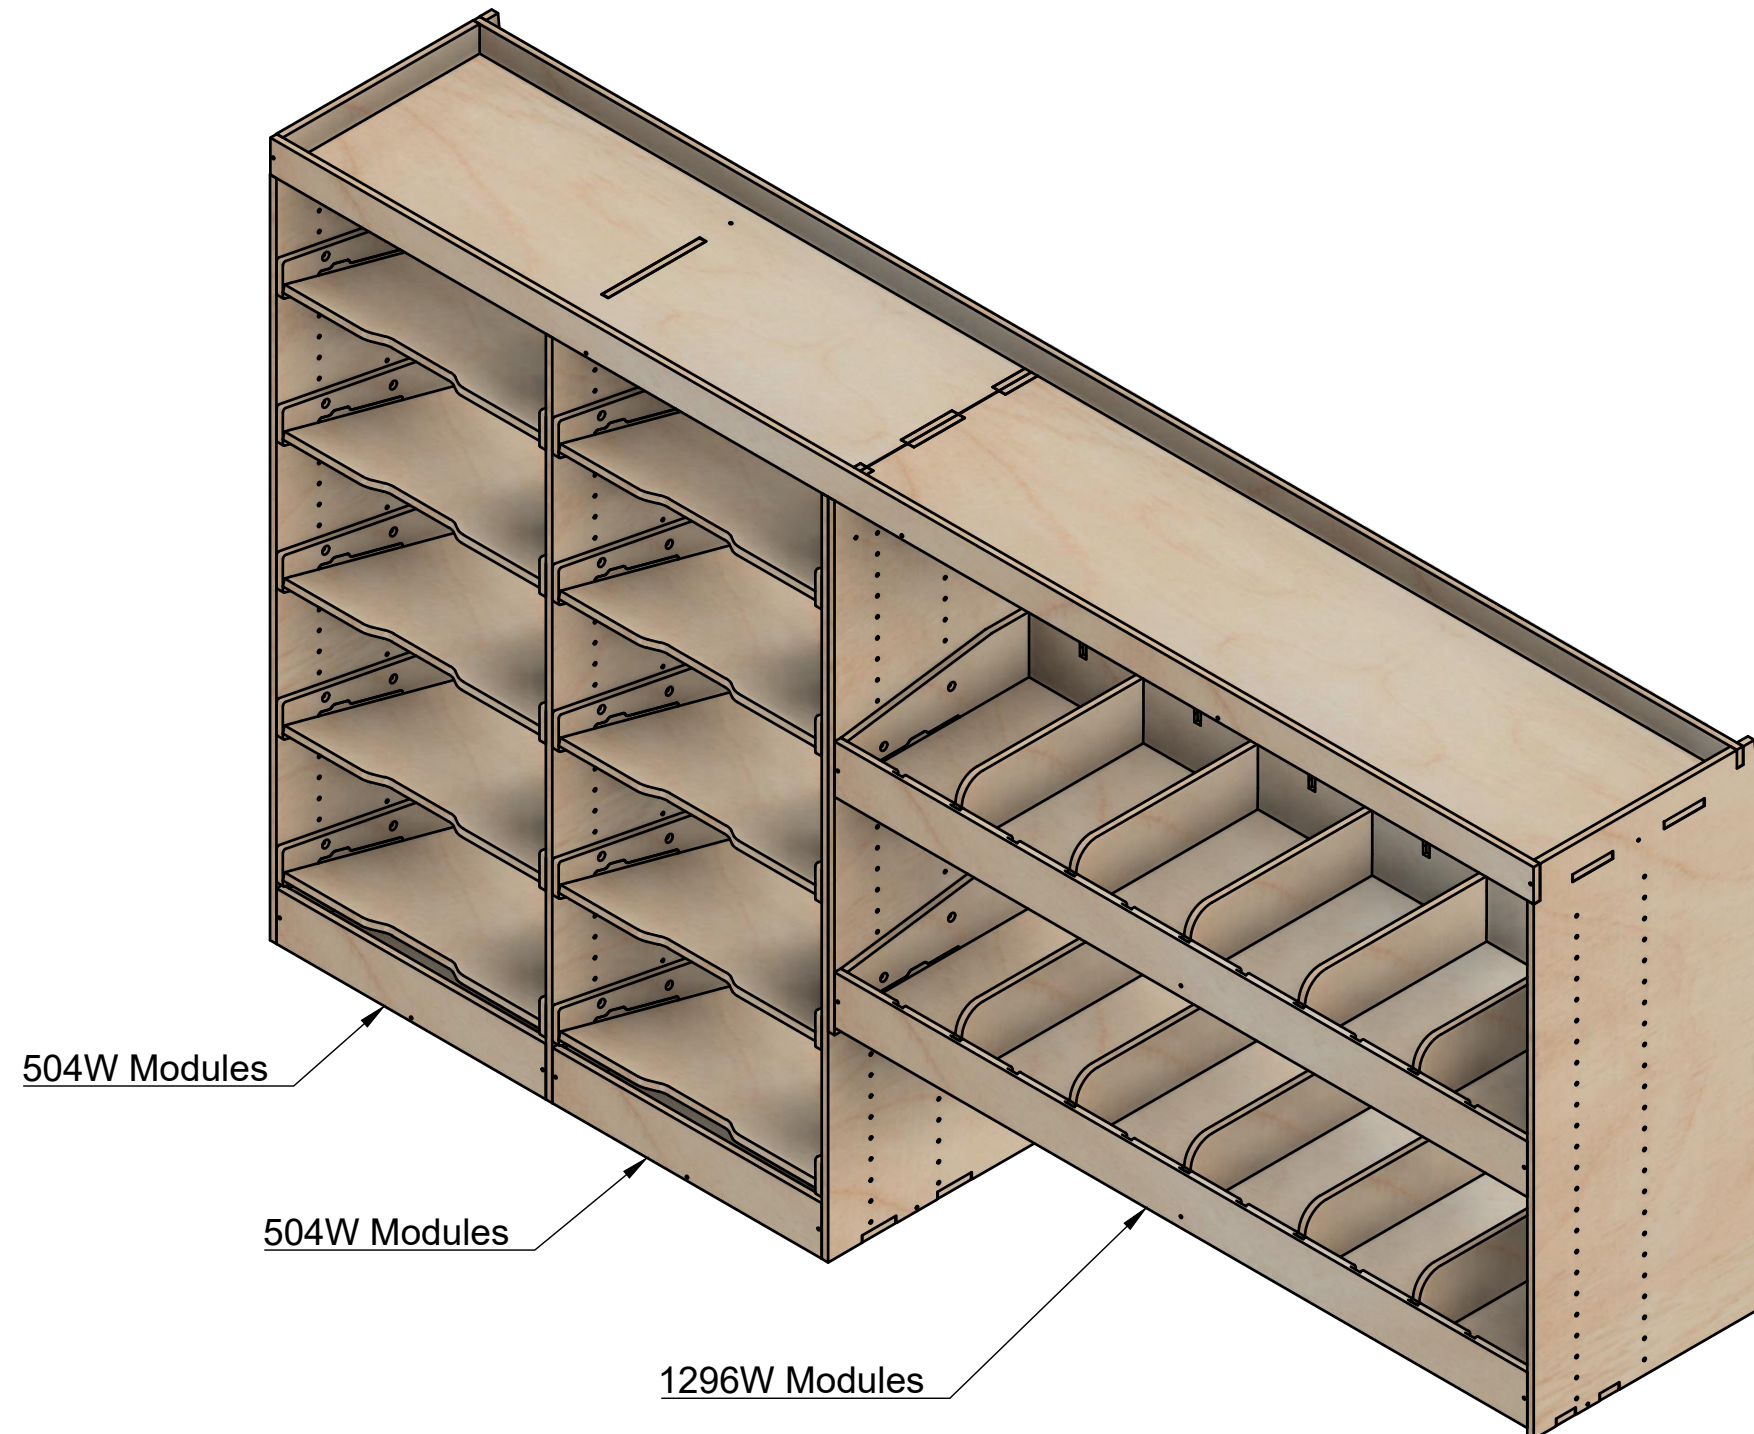

Renault Trafic | 2014on | L2H1 (LWB) | Panel Van
Vauxhall Vivaro | 2014-19 | L2H1 (LWB) | Panel Van
Nissan NV300 | 2016on | L2H1 (LWB) | Panel Van
Fiat Talento | 2016-20 | L2H1 (LWB) | Panel Van

Combo No.4 | HFFF 374mm

SKU: TVN_14_L2_C4_HF374

Page 1 - Overview

All units in mm

Plywood thickness = 12mm

YOKE VANS
info@yoke-van-kits.co.uk
0208 132 9221

© 2023 Yoke CNC LTD

Renault Trafic | 2014on | L2H1 (LWB) | Panel Van
Vauxhall Vivaro | 2014-19 | L2H1 (LWB) | Panel Van
Nissan NV300 | 2016on | L2H1 (LWB) | Panel Van
Fiat Talento | 2016-20 | L2H1 (LWB) | Panel Van