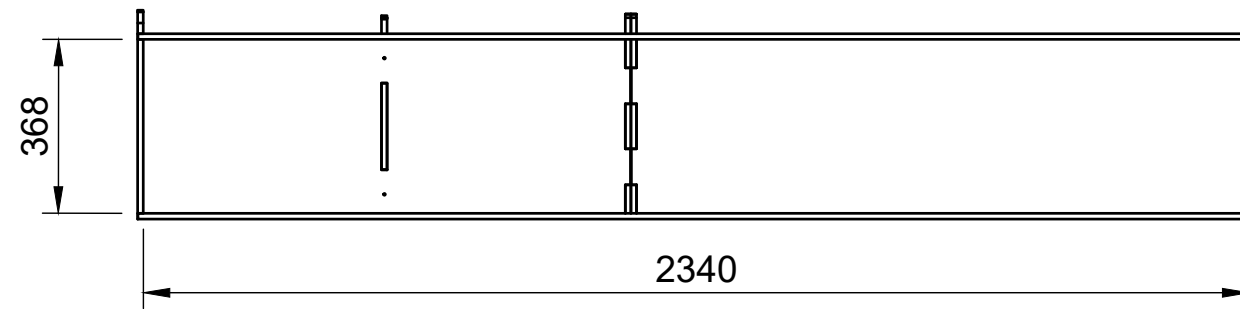

Renault Trafic | 2014on | L2H1 (LWB) | Panel Van
Vauxhall Vivaro | 2014-19 | L2H1 (LWB) | Panel Van
Nissan NV300 | 2016on | L2H1 (LWB) | Panel Van
Fiat Talento | 2016-20 | L2H1 (LWB) | Panel Van

Combo No.4 | HFFF 374mm

SKU: TVN_14_L2_C4_HF374

Page 3 - Internal Dimensions

All units in mm

Plywood thickness = 12mm

Notes

- All dimensions on this page are internal.

YOKE VANS
info@yoke-van-kits.co.uk
0208 132 9221

© 2023 Yoke CNC LTD