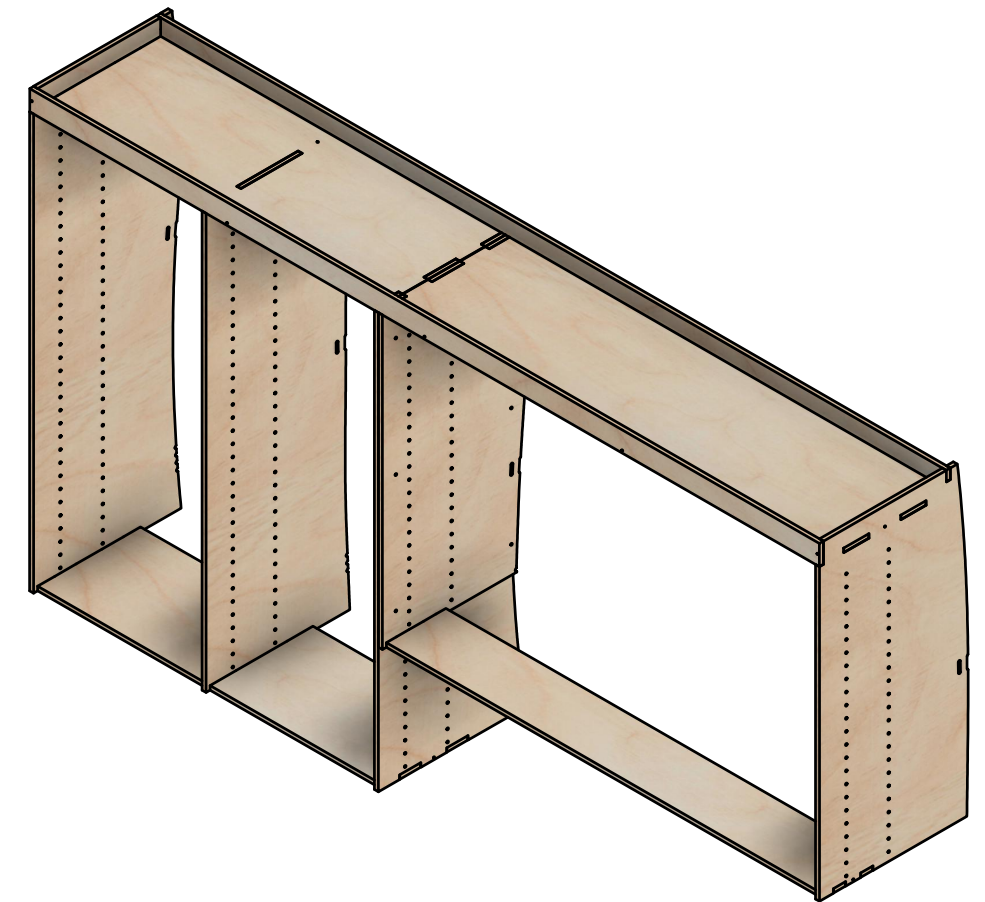

Renault Trafic | 2014on | L2H1 (LWB) | Panel Van
Vauxhall Vivaro | 2014-19 | L2H1 (LWB) | Panel Van
Nissan NV300 | 2016on | L2H1 (LWB) | Panel Van
Fiat Talento | 2016-20 | L2H1 (LWB) | Panel Van

Combo No.4 | HFFF 374mm

SKU: TVN_14_L2_C4_HF374

Page 3 - Internal Dimensions

All units in mm

Plywood thickness = 12mm

Notes

- All dimensions on this page are internal.

YOKE VANS
info@yoke-van-kits.co.uk
0208 132 9221

© 2023 Yoke CNC LTD