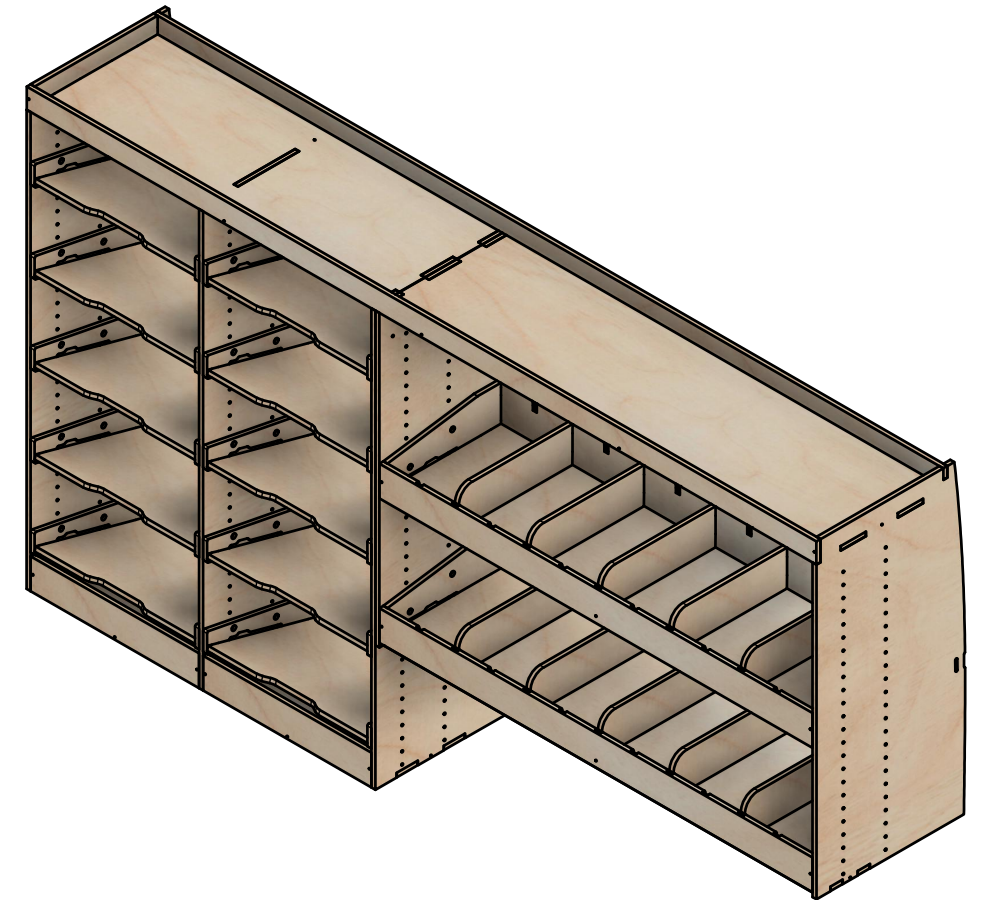

SKU: TVN_14_L2_C4_HF374

Page 1 - Overview

All units in mm

Plywood thickness = 12mm

YOKE VANS
info@yoke-van-kits.co.uk
0208 132 9221

© 2023 Yoke CNC LTD

Renault Trafic | 2014on | L2H1 (LWB) | Panel Van
Vauxhall Vivaro | 2014-19 | L2H1 (LWB) | Panel Van
Nissan NV300 | 2016on | L2H1 (LWB) | Panel Van
Fiat Talento | 2016-20 | L2H1 (LWB) | Panel Van

Combo No.4 | HLFF 374mm

SKU: TVN_14_L2_C4_HF374

Page 2 - External Dimensions

All units in mm

Plywood thickness = 12mm

Notes

- All dimensions on this page are external.

YOKE VANS
info@yoke-van-kits.co.uk
0208 132 9221