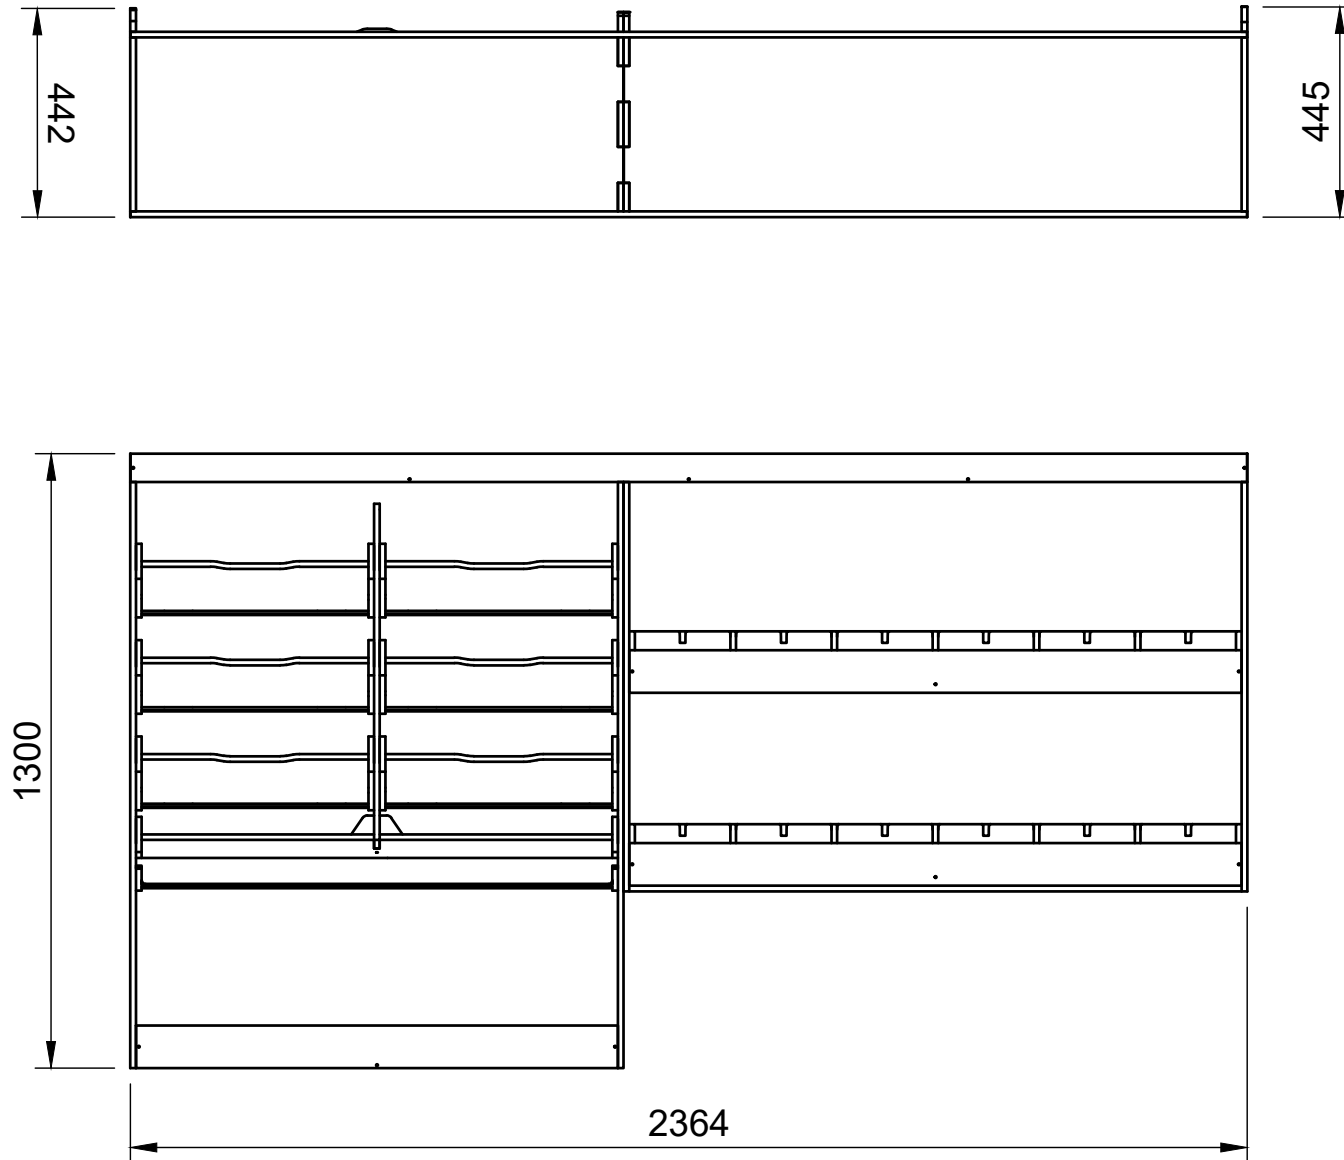

### Page 1 - Overview

All units in mm

Plywood thickness = 12mm

**YOKE VANS**  
info@yoke-van-kits.co.uk  
0208 132 9221

© 2023 Yoke CNC LTD

Renault Trafic | 2014on | L2H1 (LWB) | Panel Van  
Vauxhall Vivaro | 2014-19 | L2H1 (LWB) | Panel Van  
Nissan NV300 | 2016on | L2H1 (LWB) | Panel Van  
Fiat Talento | 2016-20 | L2H1 (LWB) | Panel Van

### Page 2 - External Dimensions

All units in mm

Plywood thickness = 12mm