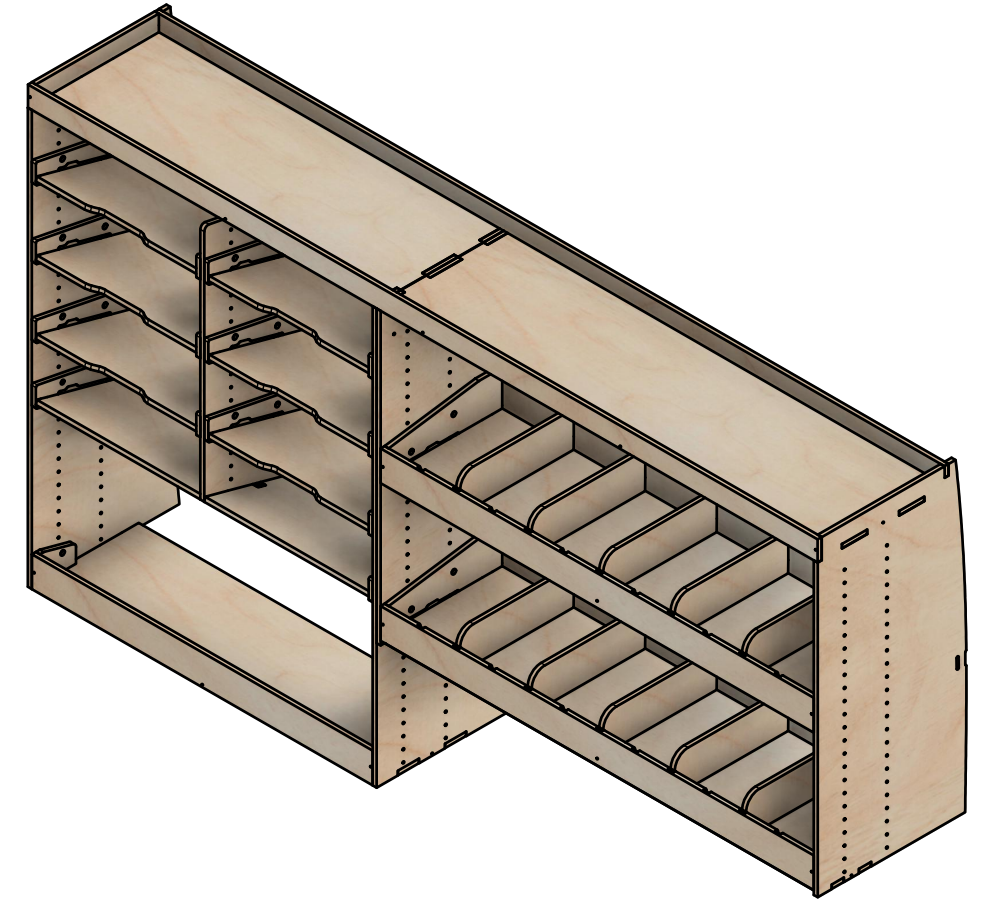

Renault Trafic | 2014on | L2H1 (LWB) | Panel Van
Vauxhall Vivaro | 2014-19 | L2H1 (LWB) | Panel Van
Nissan NV300 | 2016on | L2H1 (LWB) | Panel Van
Fiat Talento | 2016-20 | L2H1 (LWB) | Panel Van

Combo No.4 Open Underside | HLFF 374mm

SKU: TVN_14_L2_C4_OU_HF374

Page 2 - External Dimensions

All units in mm

Plywood thickness = 12mm

Notes

- All dimensions on this page are external.

YOKE VANS
info@yoke-van-kits.co.uk
0208 132 9221

© 2023 Yoke CNC LTD