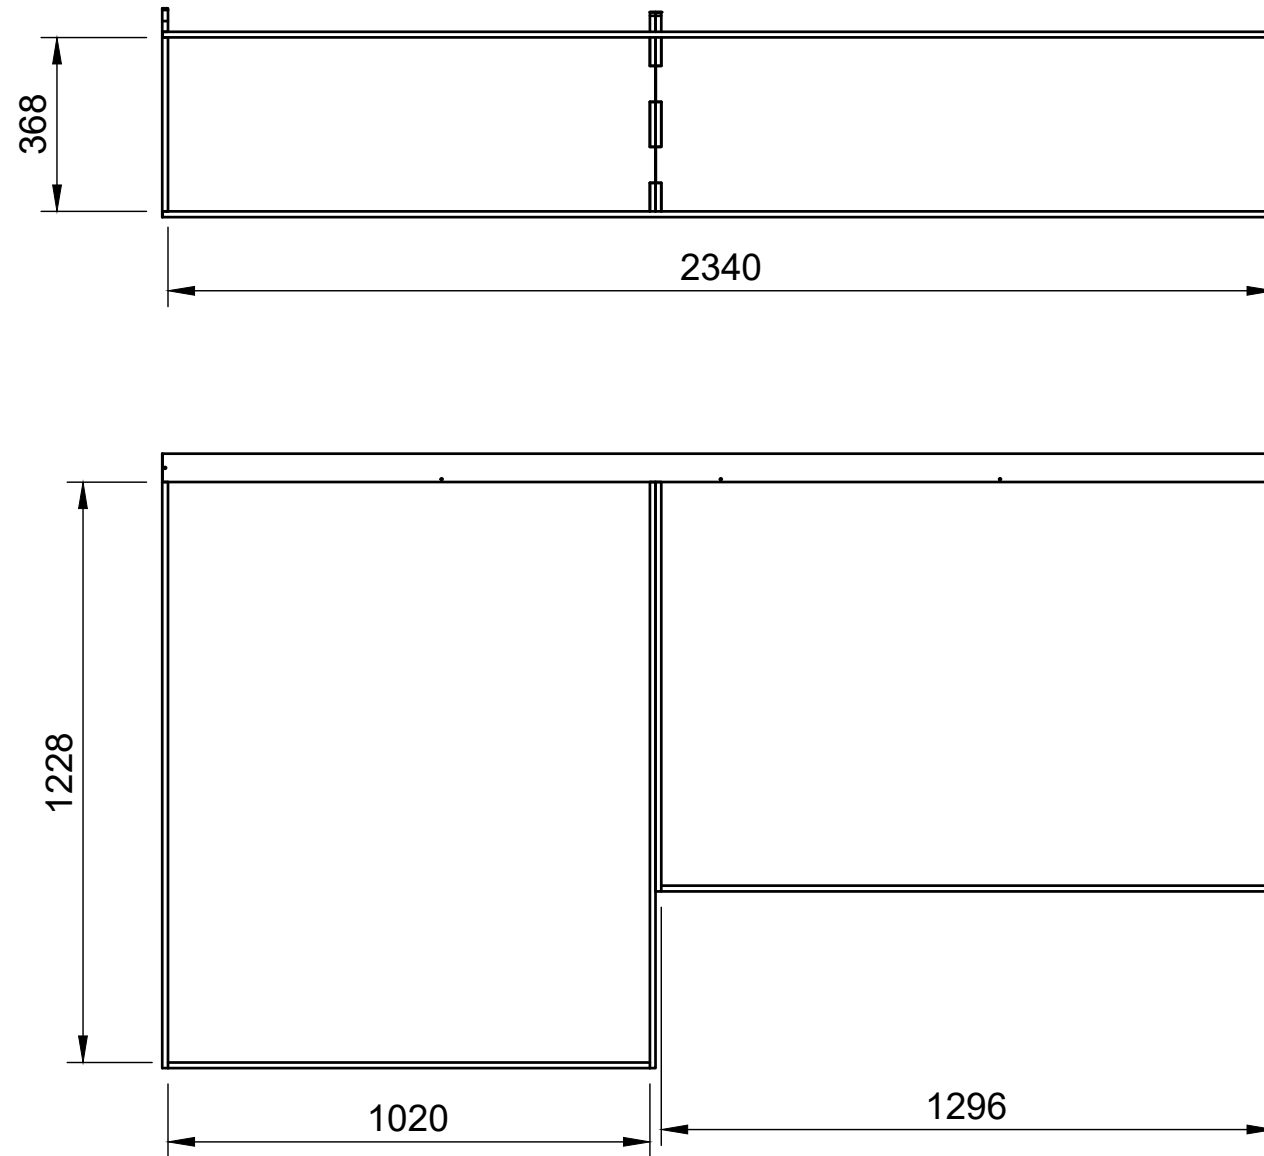

### Page 2 - External Dimensions

All units in mm

Plywood thickness = 12mm

#### Notes

- All dimensions on this page are external.

**YOKE VANS**  
info@yoke-van-kits.co.uk  
0208 132 9221

© 2023 Yoke CNC LTD

Renault Trafic | 2014on | L2H1 (LWB) | Panel Van  
Vauxhall Vivaro | 2014-19 | L2H1 (LWB) | Panel Van  
Nissan NV300 | 2016on | L2H1 (LWB) | Panel Van  
Fiat Talento | 2016-20 | L2H1 (LWB) | Panel Van

### Page 3 - Internal Dimensions

All units in mm

Plywood thickness = 12mm