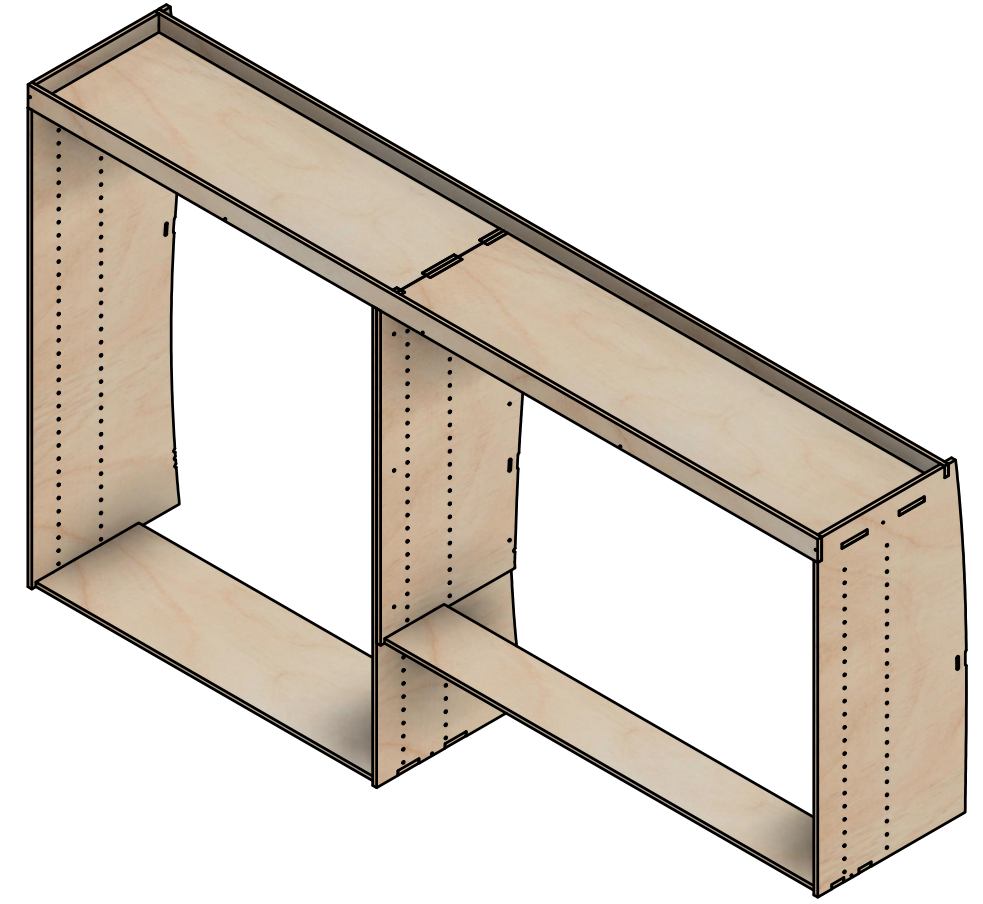

Renault Trafic | 2014on | L2H1 (LWB) | Panel Van
Vauxhall Vivaro | 2014-19 | L2H1 (LWB) | Panel Van
Nissan NV300 | 2016on | L2H1 (LWB) | Panel Van
Fiat Talento | 2016-20 | L2H1 (LWB) | Panel Van

Combo No.4 Open Underside | HLFF 374mm

SKU: TVN_14_L2_C4_OU_HF374

Page 3 - Internal Dimensions

All units in mm

Plywood thickness = 12mm

Notes

- All dimensions on this page are internal.

YOKE VANS
info@yoke-van-kits.co.uk
0208 132 9221

© 2023 Yoke CNC LTD