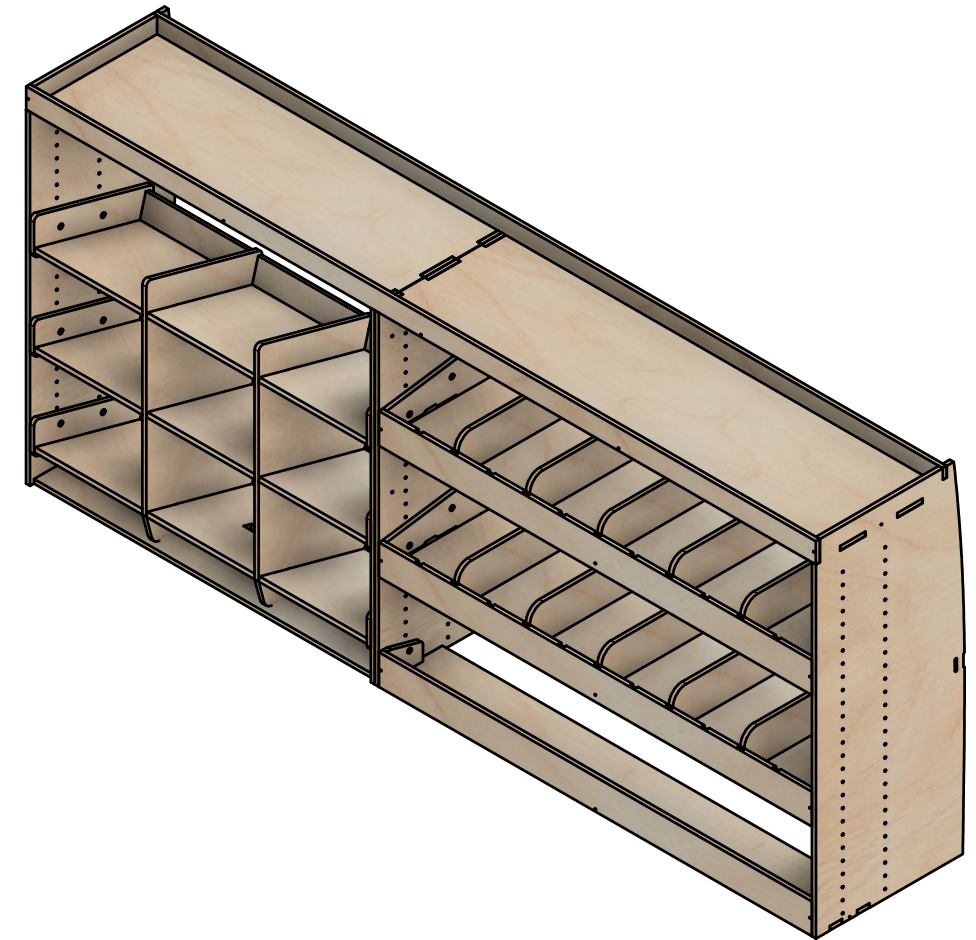

Renault Trafic | 2014on | L2H1 (LWB) | Panel Van
Vauxhall Vivaro | 2014-19 | L2H1 (LWB) | Panel Van
Nissan NV300 | 2016on | L2H1 (LWB) | Panel Van
Fiat Talento | 2016-20 | L2H1 (LWB) | Panel Van

Combo No.7 | FF 272mm

SKU: TVN_14_L2_C7_FF272

Page 1 - Overview

All units in mm

Plywood thickness = 12mm

YOKE VANS
info@yoke-van-kits.co.uk
0208 132 9221

© 2023 Yoke CNC LTD

Renault Trafic | 2014on | L2H1 (LWB) | Panel Van
Vauxhall Vivaro | 2014-19 | L2H1 (LWB) | Panel Van
Nissan NV300 | 2016on | L2H1 (LWB) | Panel Van
Fiat Talento | 2016-20 | L2H1 (LWB) | Panel Van

Combo No.7 | FF 272mm

SKU: TVN_14_L2_C7_FF272

Page 2 - External Dimensions

All units in mm

Plywood thickness = 12mm

Notes

- All dimensions on this page are external.

YOKE VANS