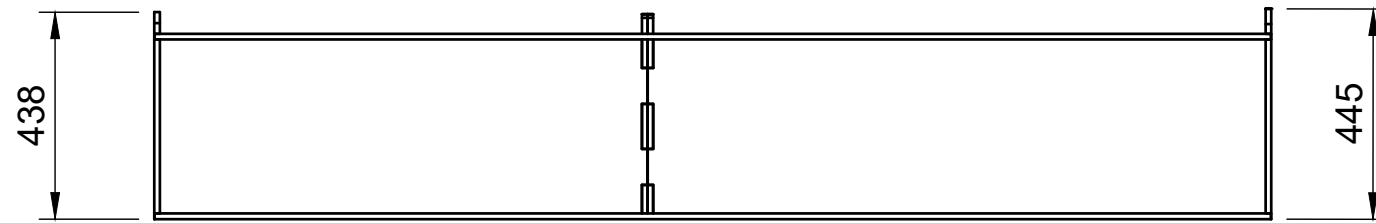

SKU: TVN_14_L2_C7_FF272

Page 1 - Overview

All units in mm

Plywood thickness = 12mm

YOKE VANS
info@yoke-van-kits.co.uk
0208 132 9221

© 2023 Yoke CNC LTD

Renault Trafic | 2014on | L2H1 (LWB) | Panel Van
Vauxhall Vivaro | 2014-19 | L2H1 (LWB) | Panel Van
Nissan NV300 | 2016on | L2H1 (LWB) | Panel Van
Fiat Talento | 2016-20 | L2H1 (LWB) | Panel Van

Combo No.7 | FF 272mm

SKU: TVN_14_L2_C7_FF272

Page 2 - External Dimensions

All units in mm

Plywood thickness = 12mm

Notes

- All dimensions on this page are external.

YOKE VANS