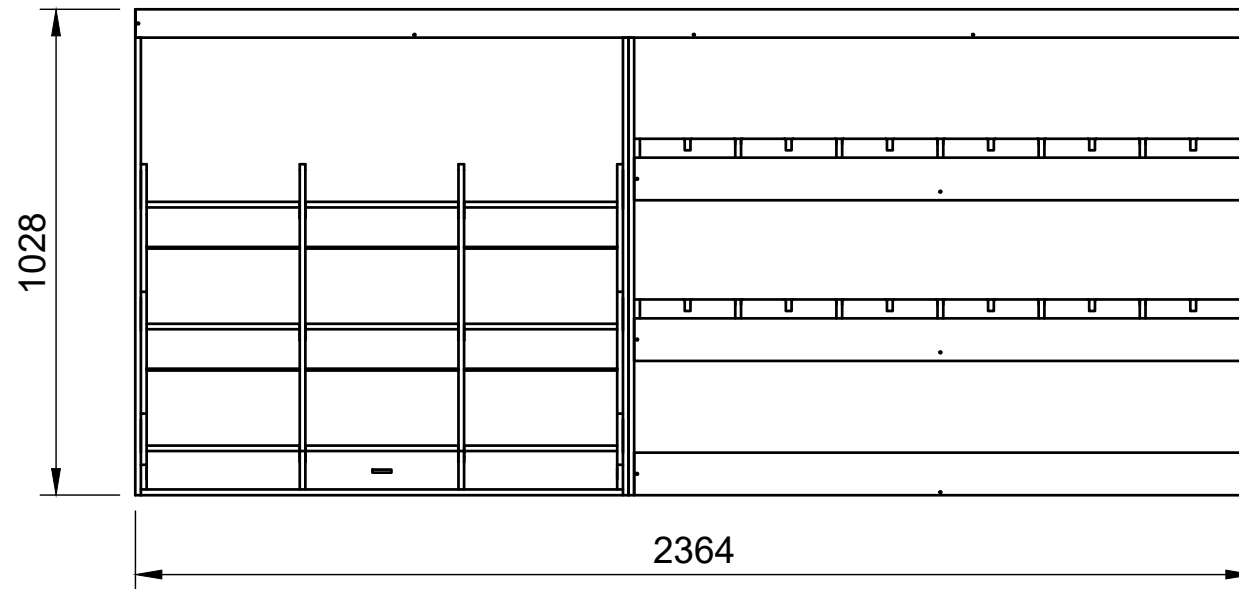

Renault Trafic | 2014on | L2H1 (LWB) | Panel Van
Vauxhall Vivaro | 2014-19 | L2H1 (LWB) | Panel Van
Nissan NV300 | 2016on | L2H1 (LWB) | Panel Van
Fiat Talento | 2016-20 | L2H1 (LWB) | Panel Van

Combo No.7 | FF 272mm

SKU: TVN_14_L2_C7_FF272

Page 2 - External Dimensions

All units in mm

Plywood thickness = 12mm

Notes

- All dimensions on this page are external.

YOKE VANS

info@yoke-van-kits.co.uk

0208 132 9221

© 2023 Yoke CNC LTD