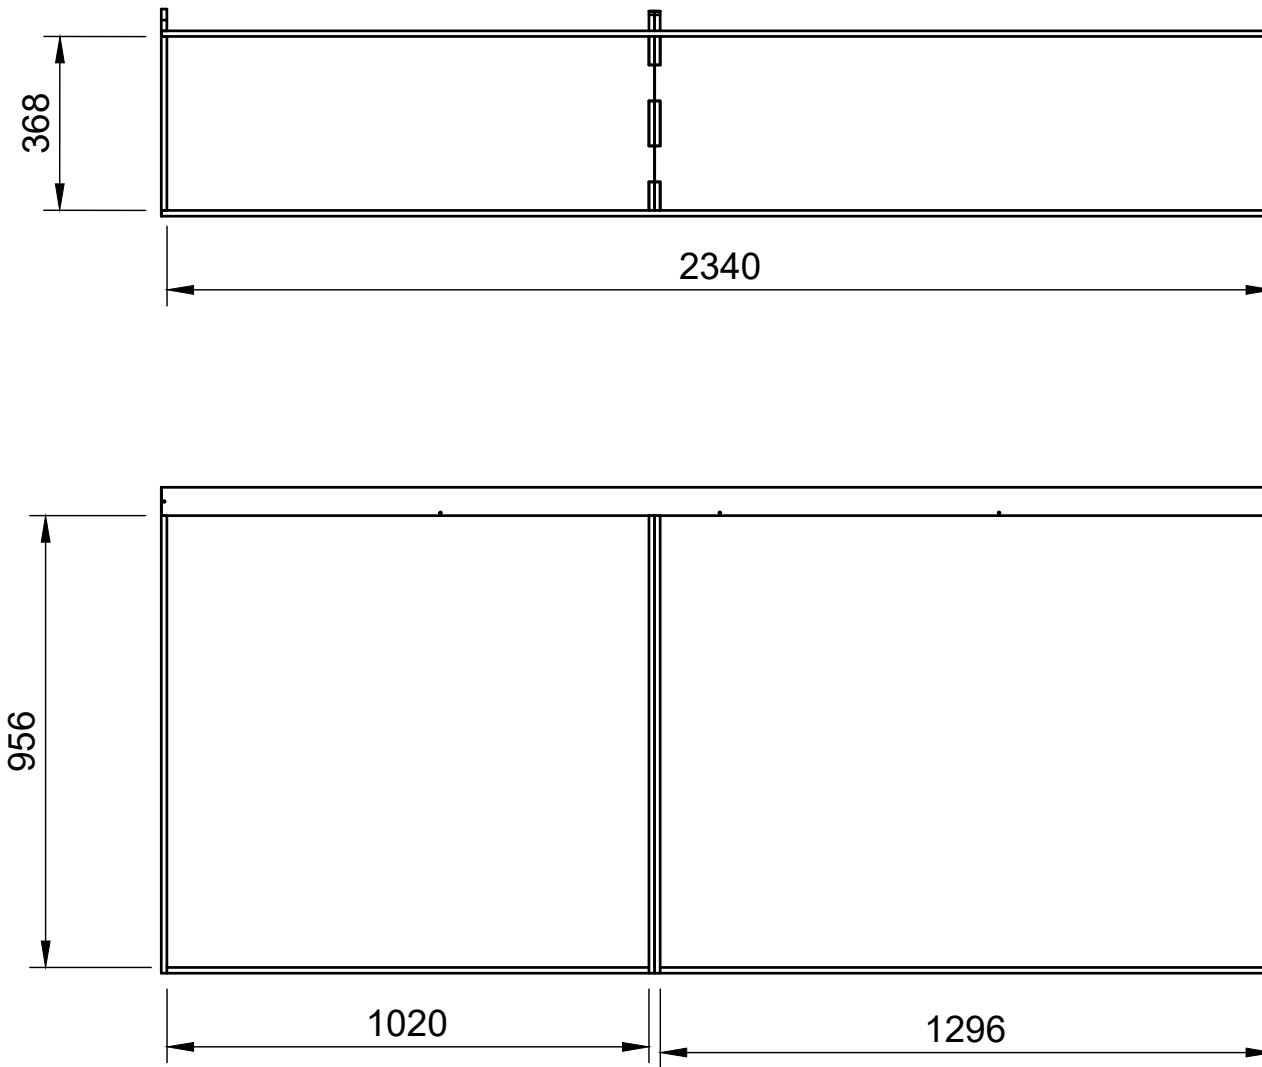

Combo No.7 | FF 272mm

SKU: TVN_14_L2_C7_FF272

Page 3 - Internal Dimensions

All units in mm

Plywood thickness = 12mm

Notes

- All dimensions on this page are internal.

YOKE VANS
info@yoke-van-kits.co.uk
0208 132 9221