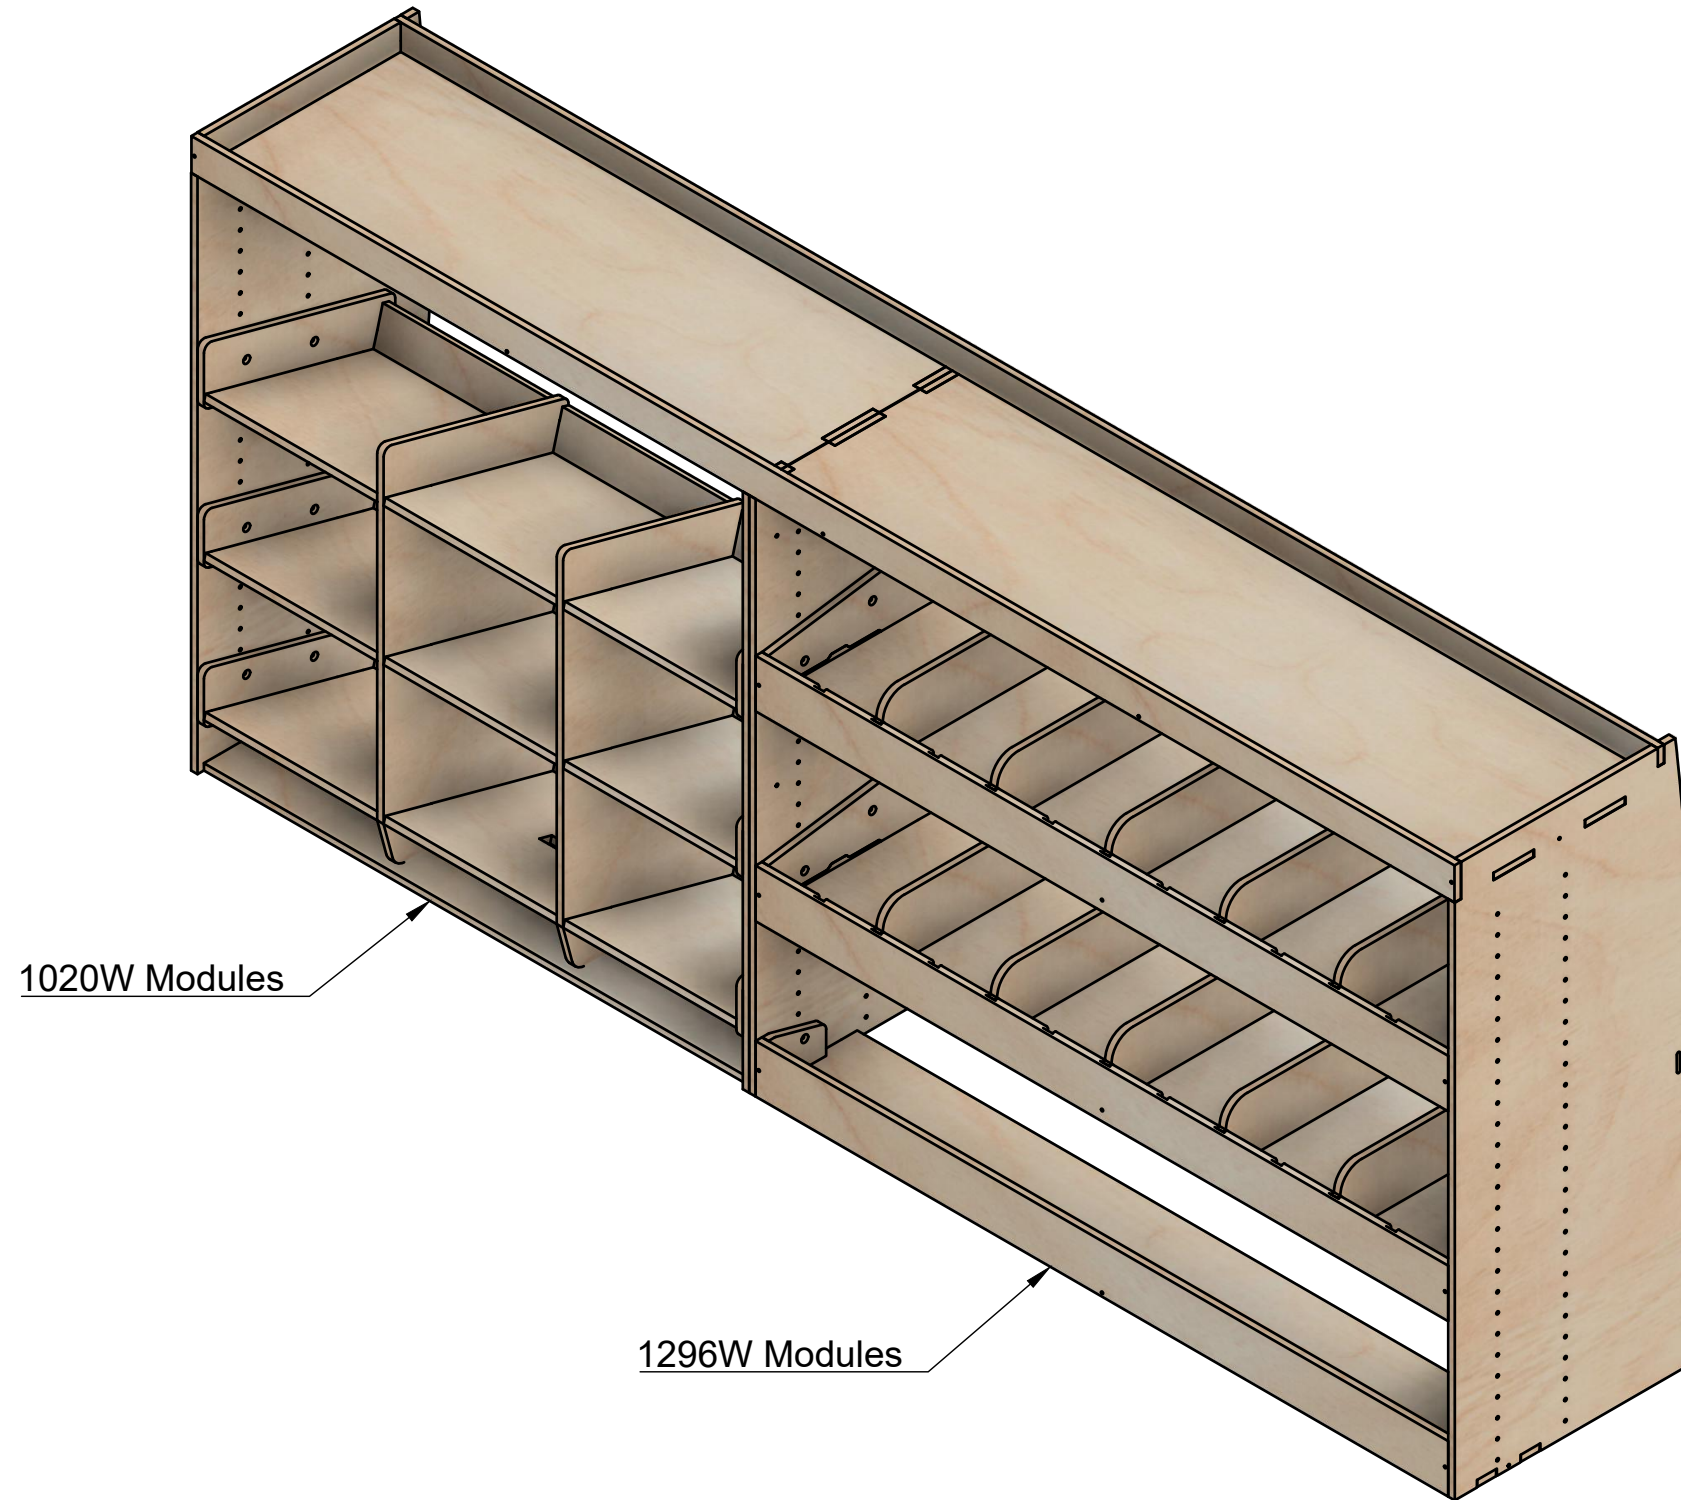

Renault Trafic | 2014on | L2H1 (LWB) | Panel Van
Vauxhall Vivaro | 2014-19 | L2H1 (LWB) | Panel Van
Nissan NV300 | 2016on | L2H1 (LWB) | Panel Van
Fiat Talento | 2016-20 | L2H1 (LWB) | Panel Van

Combo No.7 | FF 272mm

SKU: TVN_14_L2_C7_FF272

Page 1 - Overview

All units in mm

Plywood thickness = 12mm

YOKE VANS
info@yoke-van-kits.co.uk
0208 132 9221

© 2023 Yoke CNC LTD

Renault Trafic | 2014on | L2H1 (LWB) | Panel Van
Vauxhall Vivaro | 2014-19 | L2H1 (LWB) | Panel Van
Nissan NV300 | 2016on | L2H1 (LWB) | Panel Van
Fiat Talento | 2016-20 | L2H1 (LWB) | Panel Van

Combo No.7 | FF 272mm

SKU: TVN_14_L2_C7_FF272

Page 2 - External Dimensions

All units in mm

Plywood thickness = 12mm

Notes

- All dimensions on this page are external.

YOKE VANS