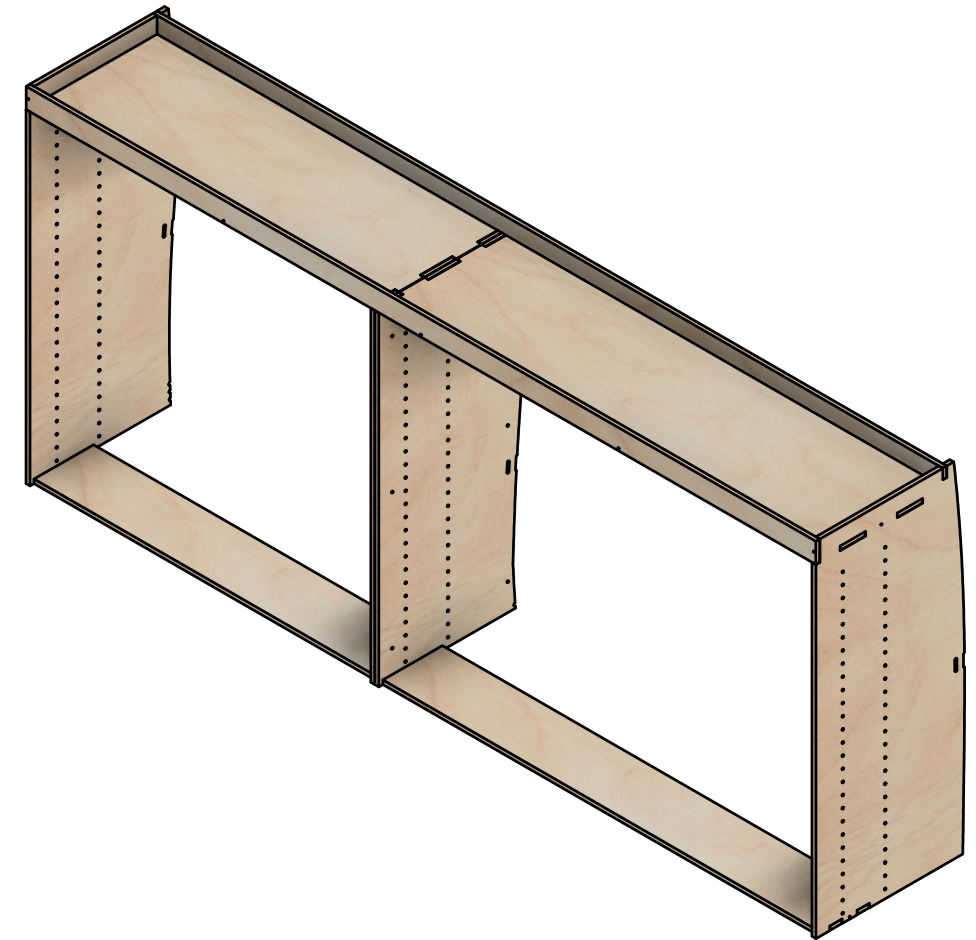

Renault Trafic | 2014on | L2H1 (LWB) | Panel Van
Vauxhall Vivaro | 2014-19 | L2H1 (LWB) | Panel Van
Nissan NV300 | 2016on | L2H1 (LWB) | Panel Van
Fiat Talento | 2016-20 | L2H1 (LWB) | Panel Van

Combo No.7 | FF 272mm

SKU: TVN_14_L2_C7_FF272

Page 3 - Internal Dimensions

All units in mm

Plywood thickness = 12mm

Notes

- All dimensions on this page are internal.

YOKE VANS
info@yoke-van-kits.co.uk
0208 132 9221

© 2023 Yoke CNC LTD