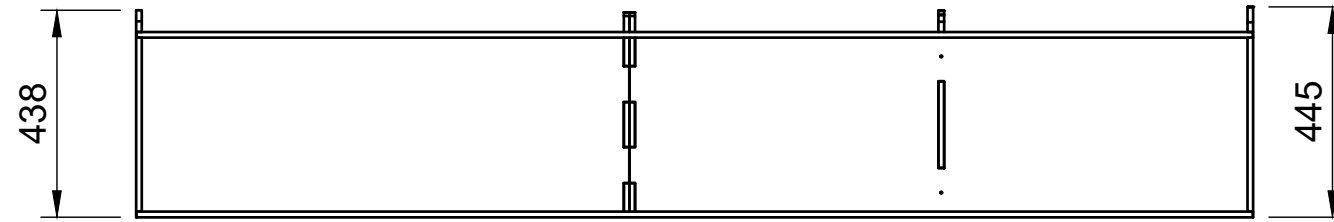

Renault Trafic | 2014on | L2H1 (LWB) | Panel Van
Vauxhall Vivaro | 2014-19 | L2H1 (LWB) | Panel Van
Nissan NV300 | 2016on | L2H1 (LWB) | Panel Van
Fiat Talento | 2016-20 | L2H1 (LWB) | Panel Van

Combo No.8 | FF 272mm

SKU: TVN_14_L2_C8_FF272

Page 2 - External Dimensions

All units in mm

Plywood thickness = 12mm

Notes

- All dimensions on this page are external.

YOKE VANS
info@yoke-van-kits.co.uk
0208 132 9221

© 2023 Yoke CNC LTD