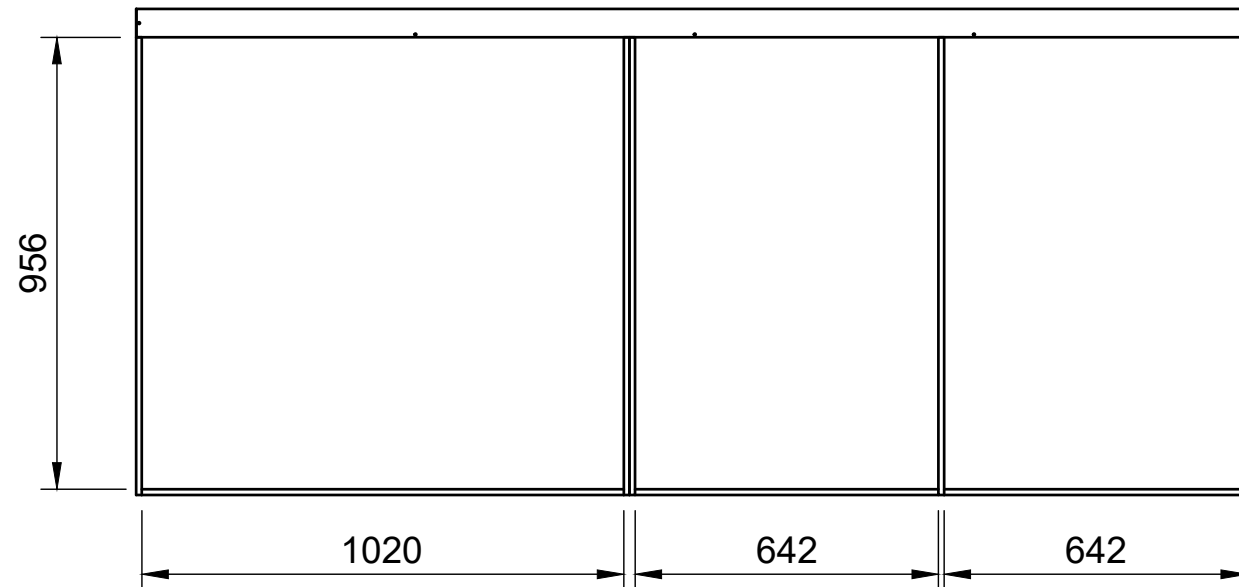

Renault Trafic | 2014on | L2H1 (LWB) | Panel Van
Vauxhall Vivaro | 2014-19 | L2H1 (LWB) | Panel Van
Nissan NV300 | 2016on | L2H1 (LWB) | Panel Van
Fiat Talento | 2016-20 | L2H1 (LWB) | Panel Van

Combo No.8 | FF 272mm

SKU: TVN_14_L2_C8_FF272

Page 3 - Internal Dimensions

All units in mm

Plywood thickness = 12mm

Notes

- All dimensions on this page are internal.

YOKE VANS
info@yoke-van-kits.co.uk
0208 132 9221

© 2023 Yoke CNC LTD