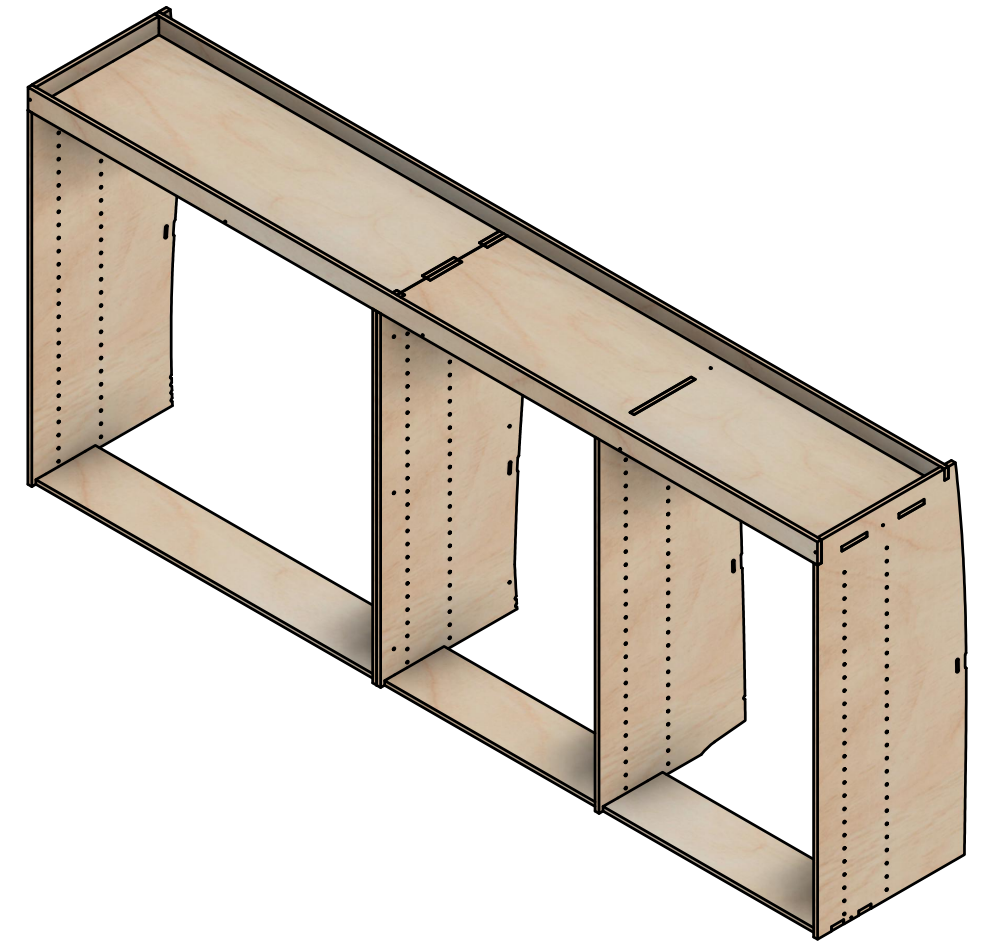

Renault Trafic | 2014on | L2H1 (LWB) | Panel Van
Vauxhall Vivaro | 2014-19 | L2H1 (LWB) | Panel Van
Nissan NV300 | 2016on | L2H1 (LWB) | Panel Van
Fiat Talento | 2016-20 | L2H1 (LWB) | Panel Van

Combo No.8 | FF 272mm

SKU: TVN_14_L2_C8_FF272

Page 3 - Internal Dimensions

All units in mm

Plywood thickness = 12mm

Notes

- All dimensions on this page are internal.

YOKE VANS
info@yoke-van-kits.co.uk
0208 132 9221

© 2023 Yoke CNC LTD