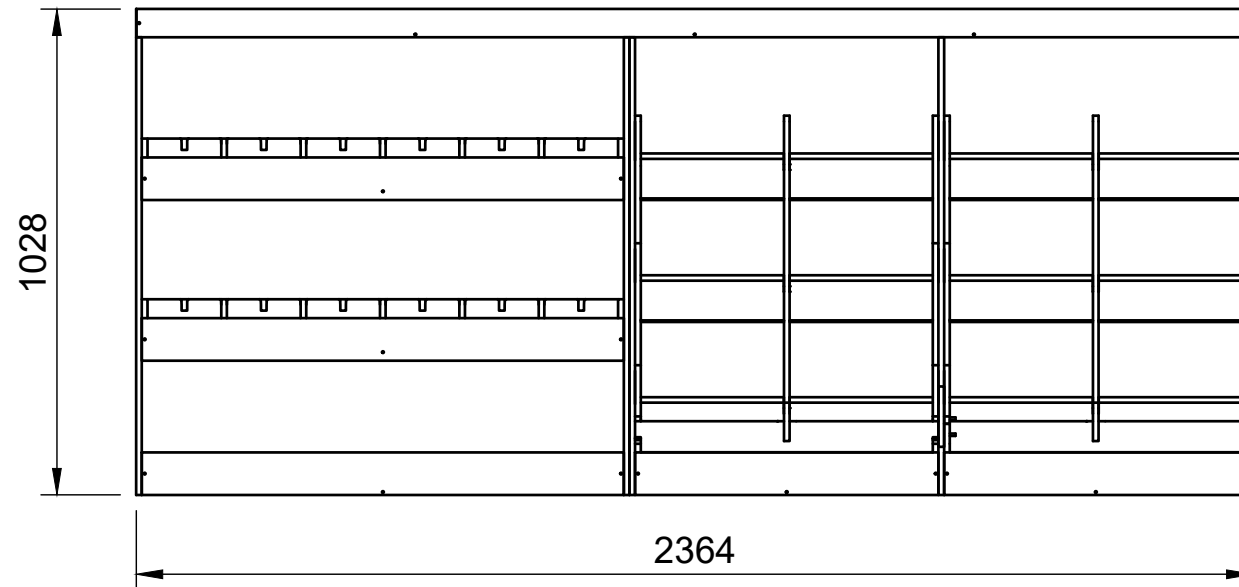

Renault Trafic | 2014on | L2H1 (LWB) | Panel Van
Vauxhall Vivaro | 2014-19 | L2H1 (LWB) | Panel Van
Nissan NV300 | 2016on | L2H1 (LWB) | Panel Van
Fiat Talento | 2016-20 | L2H1 (LWB) | Panel Van

Combo No.8 | FF 272mm

SKU: TVN_14_L2_C8_FF272

Page 2 - External Dimensions

All units in mm

Plywood thickness = 12mm

Notes

- All dimensions on this page are external.

YOKE VANS
info@yoke-van-kits.co.uk
0208 132 9221

© 2023 Yoke CNC LTD