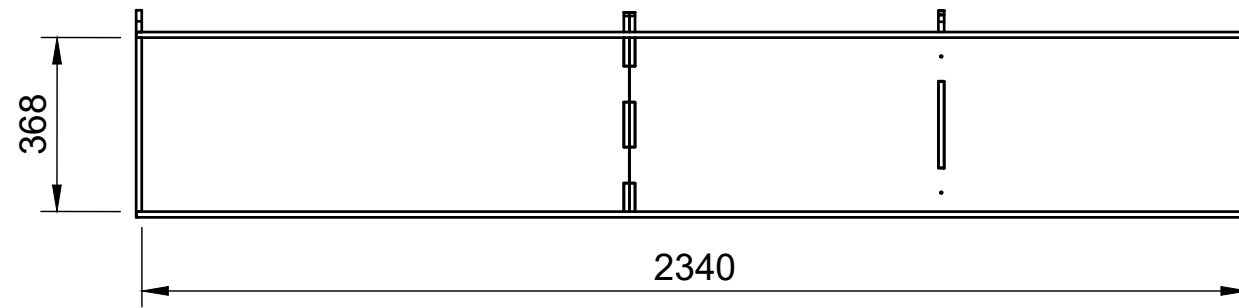

Renault Trafic | 2014on | L2H1 (LWB) | Panel Van
Vauxhall Vivaro | 2014-19 | L2H1 (LWB) | Panel Van
Nissan NV300 | 2016on | L2H1 (LWB) | Panel Van
Fiat Talento | 2016-20 | L2H1 (LWB) | Panel Van

Combo No.8 | FF 272mm

SKU: TVN_14_L2_C8_FF272

Page 3 - Internal Dimensions

All units in mm

Plywood thickness = 12mm

Notes

- All dimensions on this page are internal.

YOKE VANS
info@yoke-van-kits.co.uk
0208 132 9221

© 2023 Yoke CNC LTD