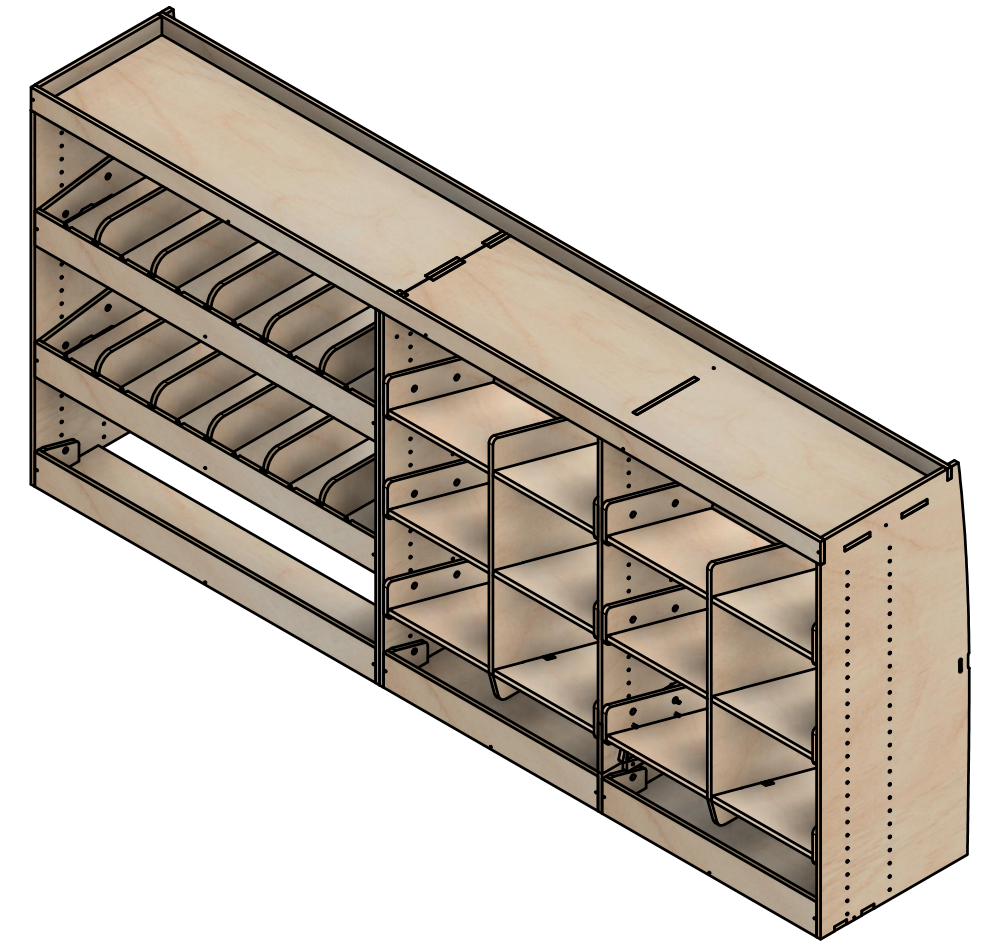

Renault Trafic | 2014on | L2H1 (LWB) | Panel Van
Vauxhall Vivaro | 2014-19 | L2H1 (LWB) | Panel Van
Nissan NV300 | 2016on | L2H1 (LWB) | Panel Van
Fiat Talento | 2016-20 | L2H1 (LWB) | Panel Van

Combo No.8 | FF 272mm

SKU: TVN_14_L2_C8_FF272

Page 2 - External Dimensions

All units in mm

Plywood thickness = 12mm

Notes

- All dimensions on this page are external.

YOKE VANS
info@yoke-van-kits.co.uk
0208 132 9221

© 2023 Yoke CNC LTD