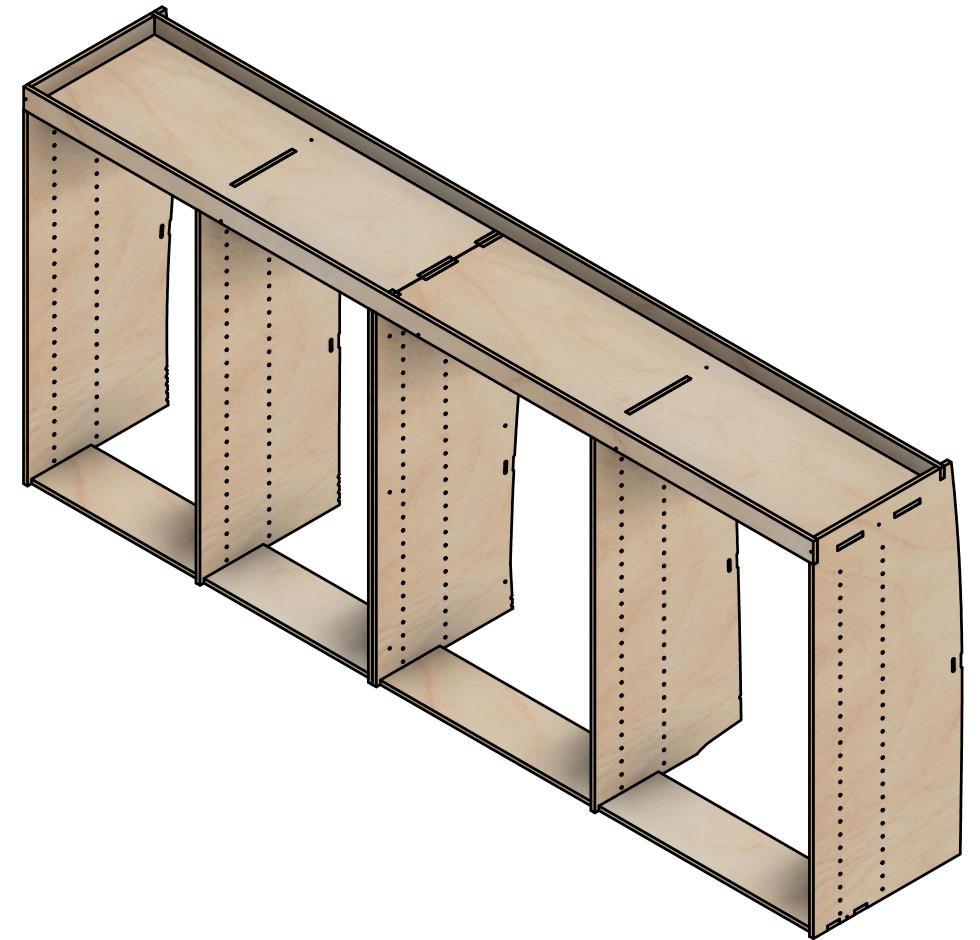

Renault Trafic | 2014on | L2H1 (LWB) | Panel Van
Vauxhall Vivaro | 2014-19 | L2H1 (LWB) | Panel Van
Nissan NV300 | 2016on | L2H1 (LWB) | Panel Van
Fiat Talento | 2016-20 | L2H1 (LWB) | Panel Van

Combo No.9 | FF 272mm

SKU: TVN_14_L2_C9_FF272

Page 3 - Internal Dimensions

All units in mm

Plywood thickness = 12mm

Notes

- All dimensions on this page are internal.

YOKE VANS

info@yoke-van-kits.co.uk

0208 132 9221

© 2023 Yoke CNC LTD