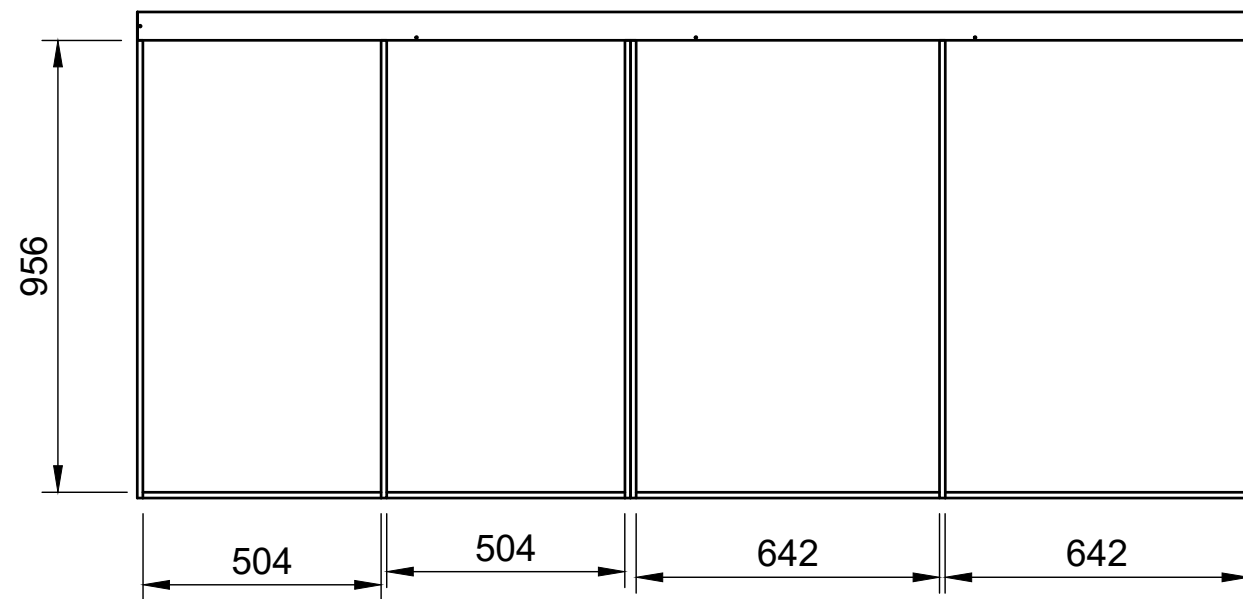

Renault Trafic | 2014on | L2H1 (LWB) | Panel Van
Vauxhall Vivaro | 2014-19 | L2H1 (LWB) | Panel Van
Nissan NV300 | 2016on | L2H1 (LWB) | Panel Van
Fiat Talento | 2016-20 | L2H1 (LWB) | Panel Van

Combo No.9 | FF 272mm

SKU: TVN_14_L2_C9_FF272

Page 3 - Internal Dimensions

All units in mm

Plywood thickness = 12mm

Notes

- All dimensions on this page are internal.

YOKE VANS

info@yoke-van-kits.co.uk

0208 132 9221

© 2023 Yoke CNC LTD