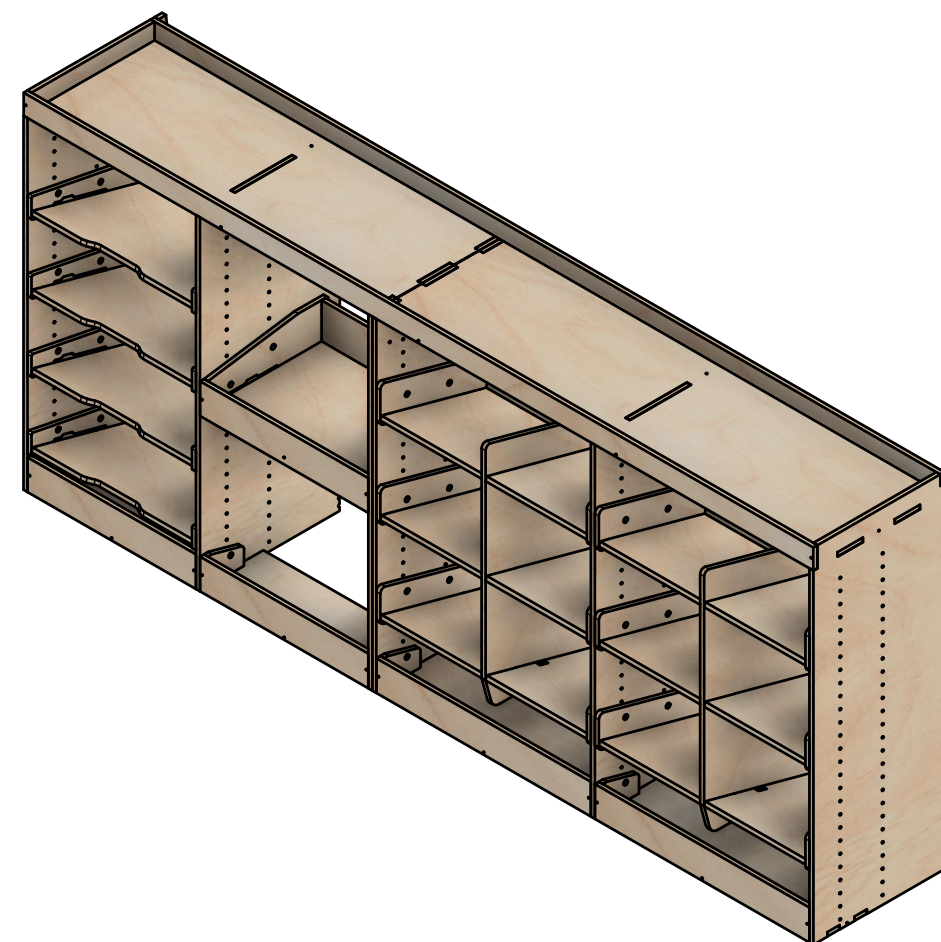

Renault Trafic | 2014on | L2H1 (LWB) | Panel Van
Vauxhall Vivaro | 2014-19 | L2H1 (LWB) | Panel Van
Nissan NV300 | 2016on | L2H1 (LWB) | Panel Van
Fiat Talento | 2016-20 | L2H1 (LWB) | Panel Van

Combo No.9 | FF 272mm

SKU: TVN_14_L2_C9_FF272

Page 1 - Overview

All units in mm

Plywood thickness = 12mm

YOKE VANS
info@yoke-van-kits.co.uk
0208 132 9221

© 2023 Yoke CNC LTD

Renault Trafic | 2014on | L2H1 (LWB) | Panel Van
Vauxhall Vivaro | 2014-19 | L2H1 (LWB) | Panel Van
Nissan NV300 | 2016on | L2H1 (LWB) | Panel Van
Fiat Talento | 2016-20 | L2H1 (LWB) | Panel Van

Combo No.9 | FF 272mm

SKU: TVN_14_L2_C9_FF272

Page 2 - External Dimensions

All units in mm

Plywood thickness = 12mm

Notes

- All dimensions on this page are external.

YOKE VANS
info@yoke-van-kits.co.uk
0208 132 9221