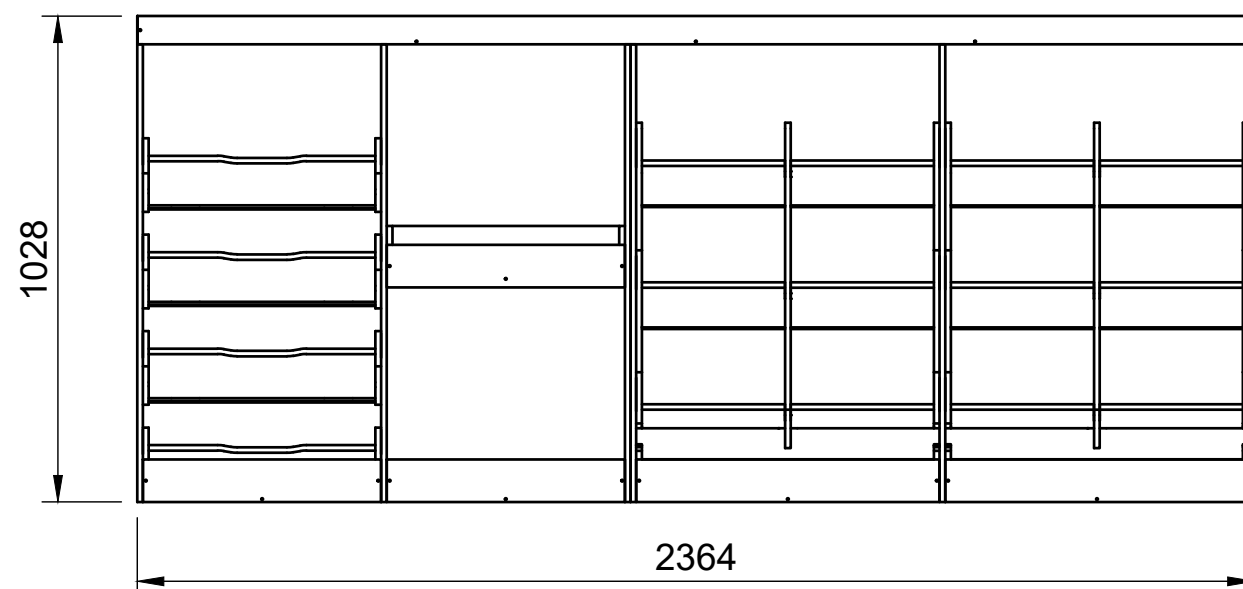

Renault Trafic | 2014on | L2H1 (LWB) | Panel Van
Vauxhall Vivaro | 2014-19 | L2H1 (LWB) | Panel Van
Nissan NV300 | 2016on | L2H1 (LWB) | Panel Van
Fiat Talento | 2016-20 | L2H1 (LWB) | Panel Van

Combo No.9 | FF 272mm

SKU: TVN_14_L2_C9_FF272

Page 2 - External Dimensions

All units in mm

Plywood thickness = 12mm

Notes

- All dimensions on this page are external.

YOKE VANS
info@yoke-van-kits.co.uk
0208 132 9221

© 2023 Yoke CNC LTD