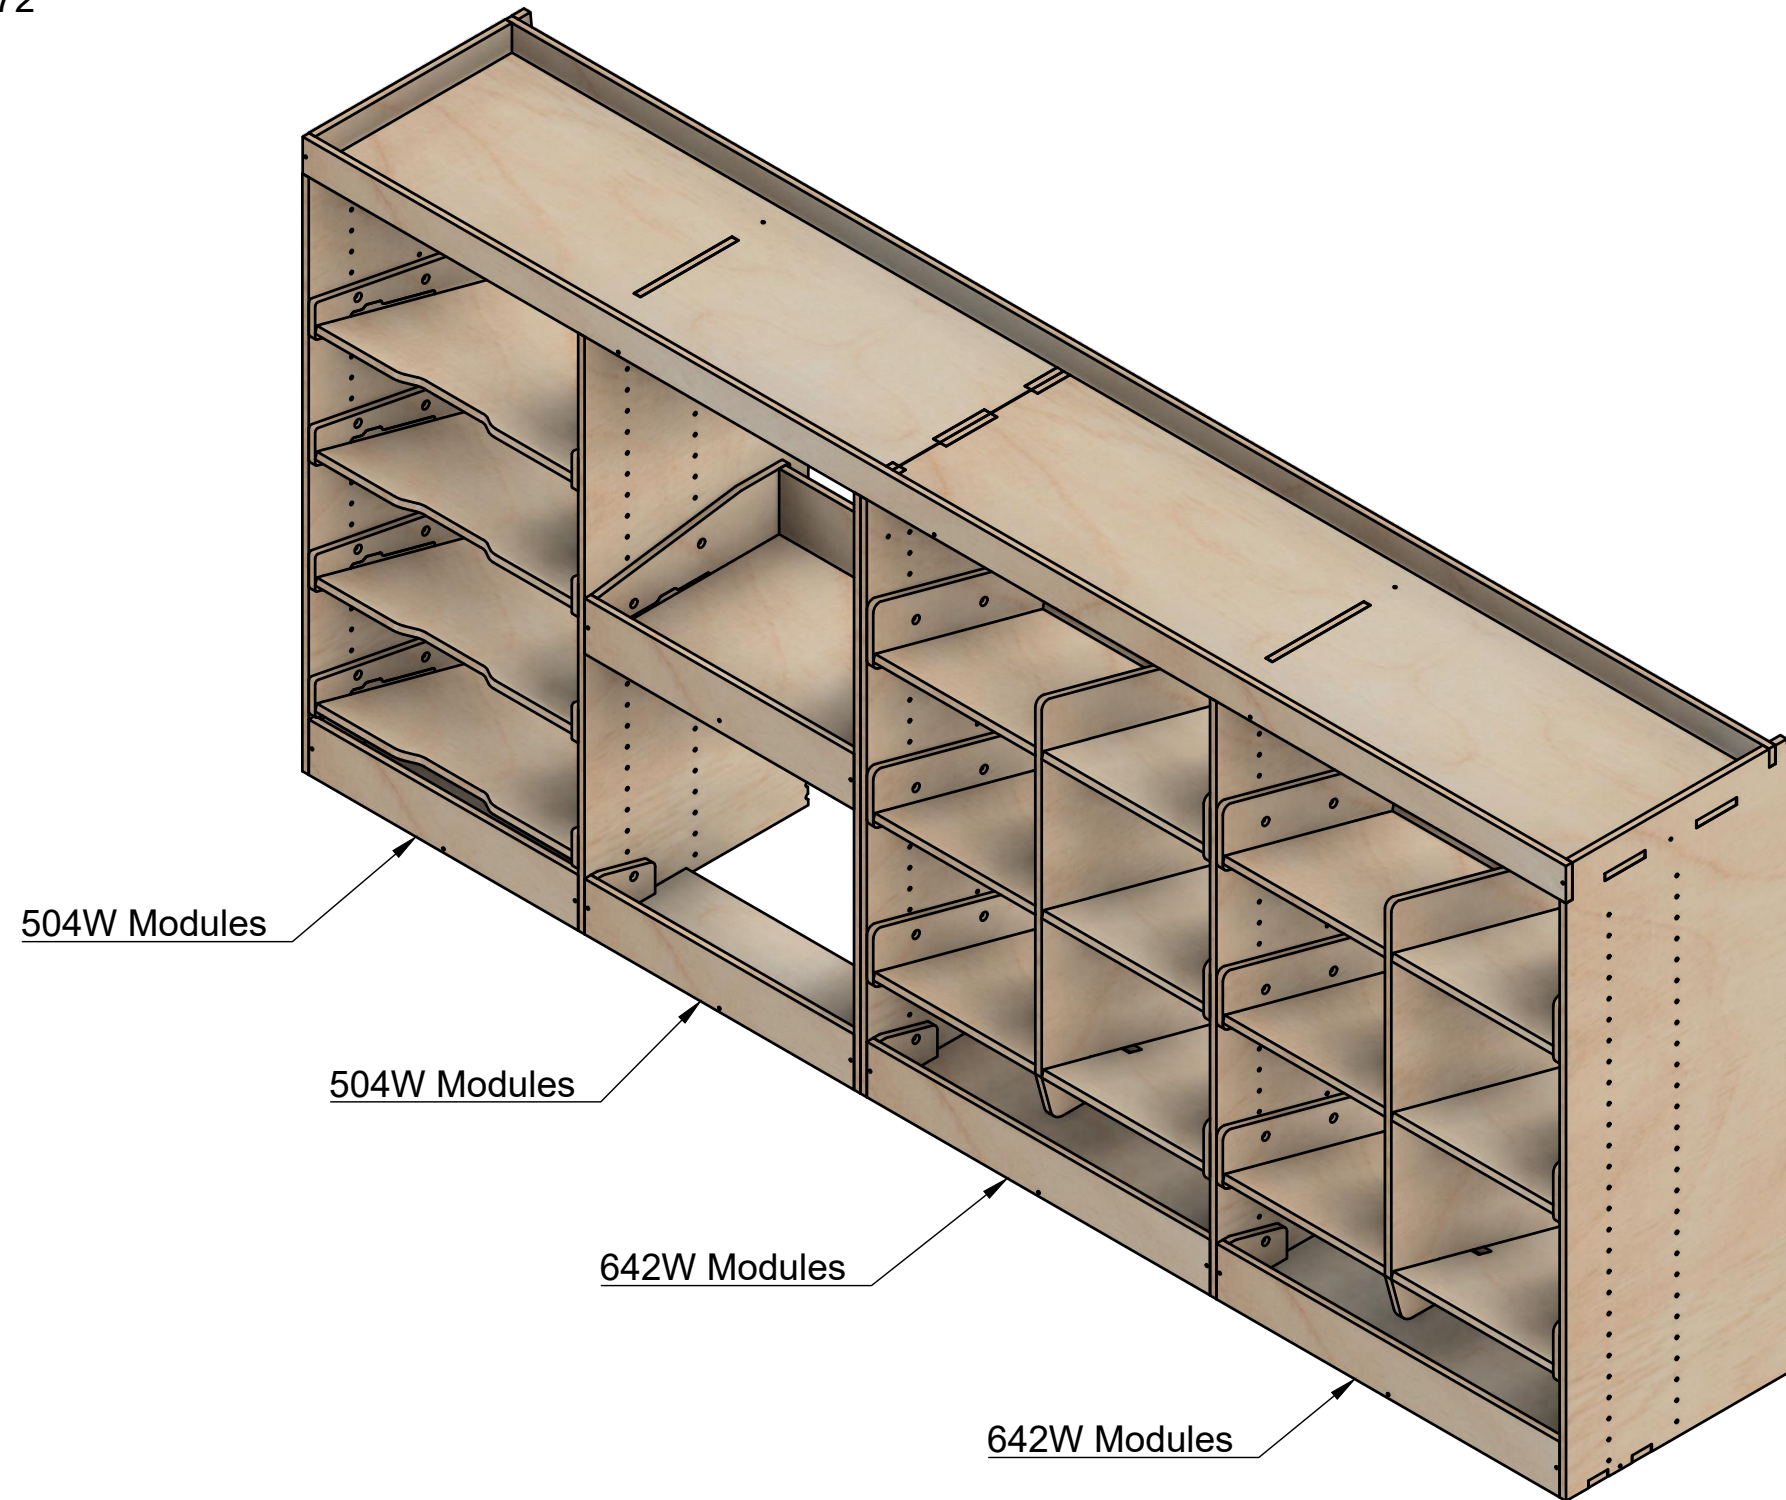

Renault Trafic | 2014on | L2H1 (LWB) | Panel Van
Vauxhall Vivaro | 2014-19 | L2H1 (LWB) | Panel Van
Nissan NV300 | 2016on | L2H1 (LWB) | Panel Van
Fiat Talento | 2016-20 | L2H1 (LWB) | Panel Van

Combo No.9 | FF 272mm

SKU: TVN_14_L2_C9_FF272

Page 1 - Overview

All units in mm

Plywood thickness = 12mm

YOKE VANS
info@yoke-van-kits.co.uk
0208 132 9221

© 2023 Yoke CNC LTD

Renault Trafic | 2014on | L2H1 (LWB) | Panel Van
Vauxhall Vivaro | 2014-19 | L2H1 (LWB) | Panel Van
Nissan NV300 | 2016on | L2H1 (LWB) | Panel Van
Fiat Talento | 2016-20 | L2H1 (LWB) | Panel Van

Combo No.9 | FF 272mm

SKU: TVN_14_L2_C9_FF272

Page 2 - External Dimensions

All units in mm

Plywood thickness = 12mm

Notes

- All dimensions on this page are external.

YOKE VANS
info@yoke-van-kits.co.uk
0208 132 9221