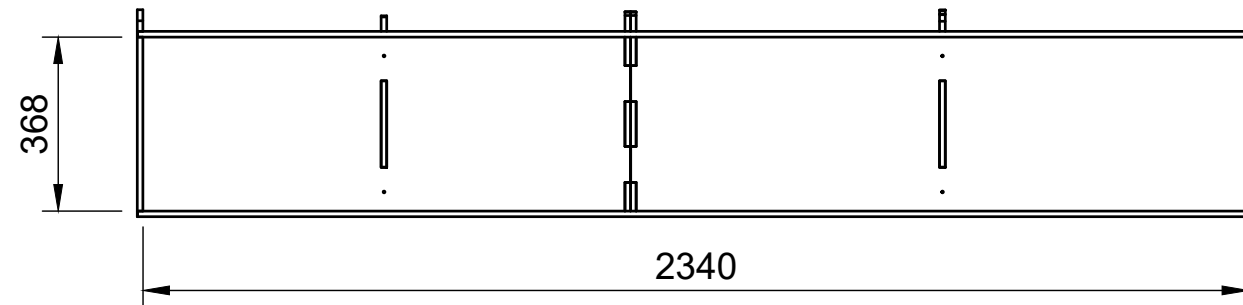

Renault Trafic | 2014on | L2H1 (LWB) | Panel Van
Vauxhall Vivaro | 2014-19 | L2H1 (LWB) | Panel Van
Nissan NV300 | 2016on | L2H1 (LWB) | Panel Van
Fiat Talento | 2016-20 | L2H1 (LWB) | Panel Van

Combo No.9 | FF 272mm

SKU: TVN_14_L2_C9_FF272

Page 3 - Internal Dimensions

All units in mm

Plywood thickness = 12mm

Notes

- All dimensions on this page are internal.

YOKE VANS

info@yoke-van-kits.co.uk

0208 132 9221

© 2023 Yoke CNC LTD