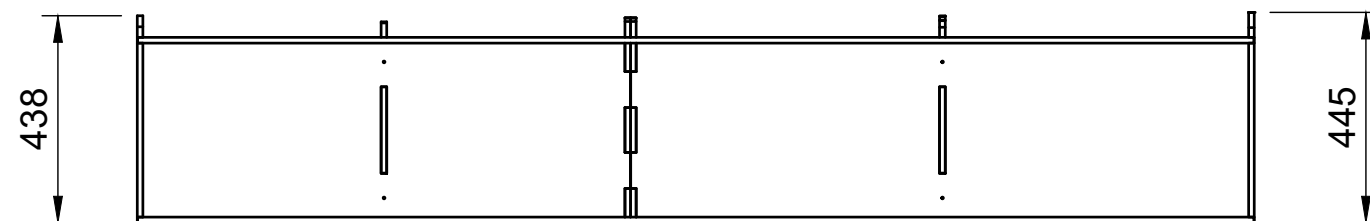

Combo No.9 | FF 272mm

SKU: TVN_14_L2_C9_FF272

Page 2 - External Dimensions

All units in mm

Plywood thickness = 12mm

Notes

- All dimensions on this page are external.

YOKE VANS
info@yoke-van-kits.co.uk
0208 132 9221