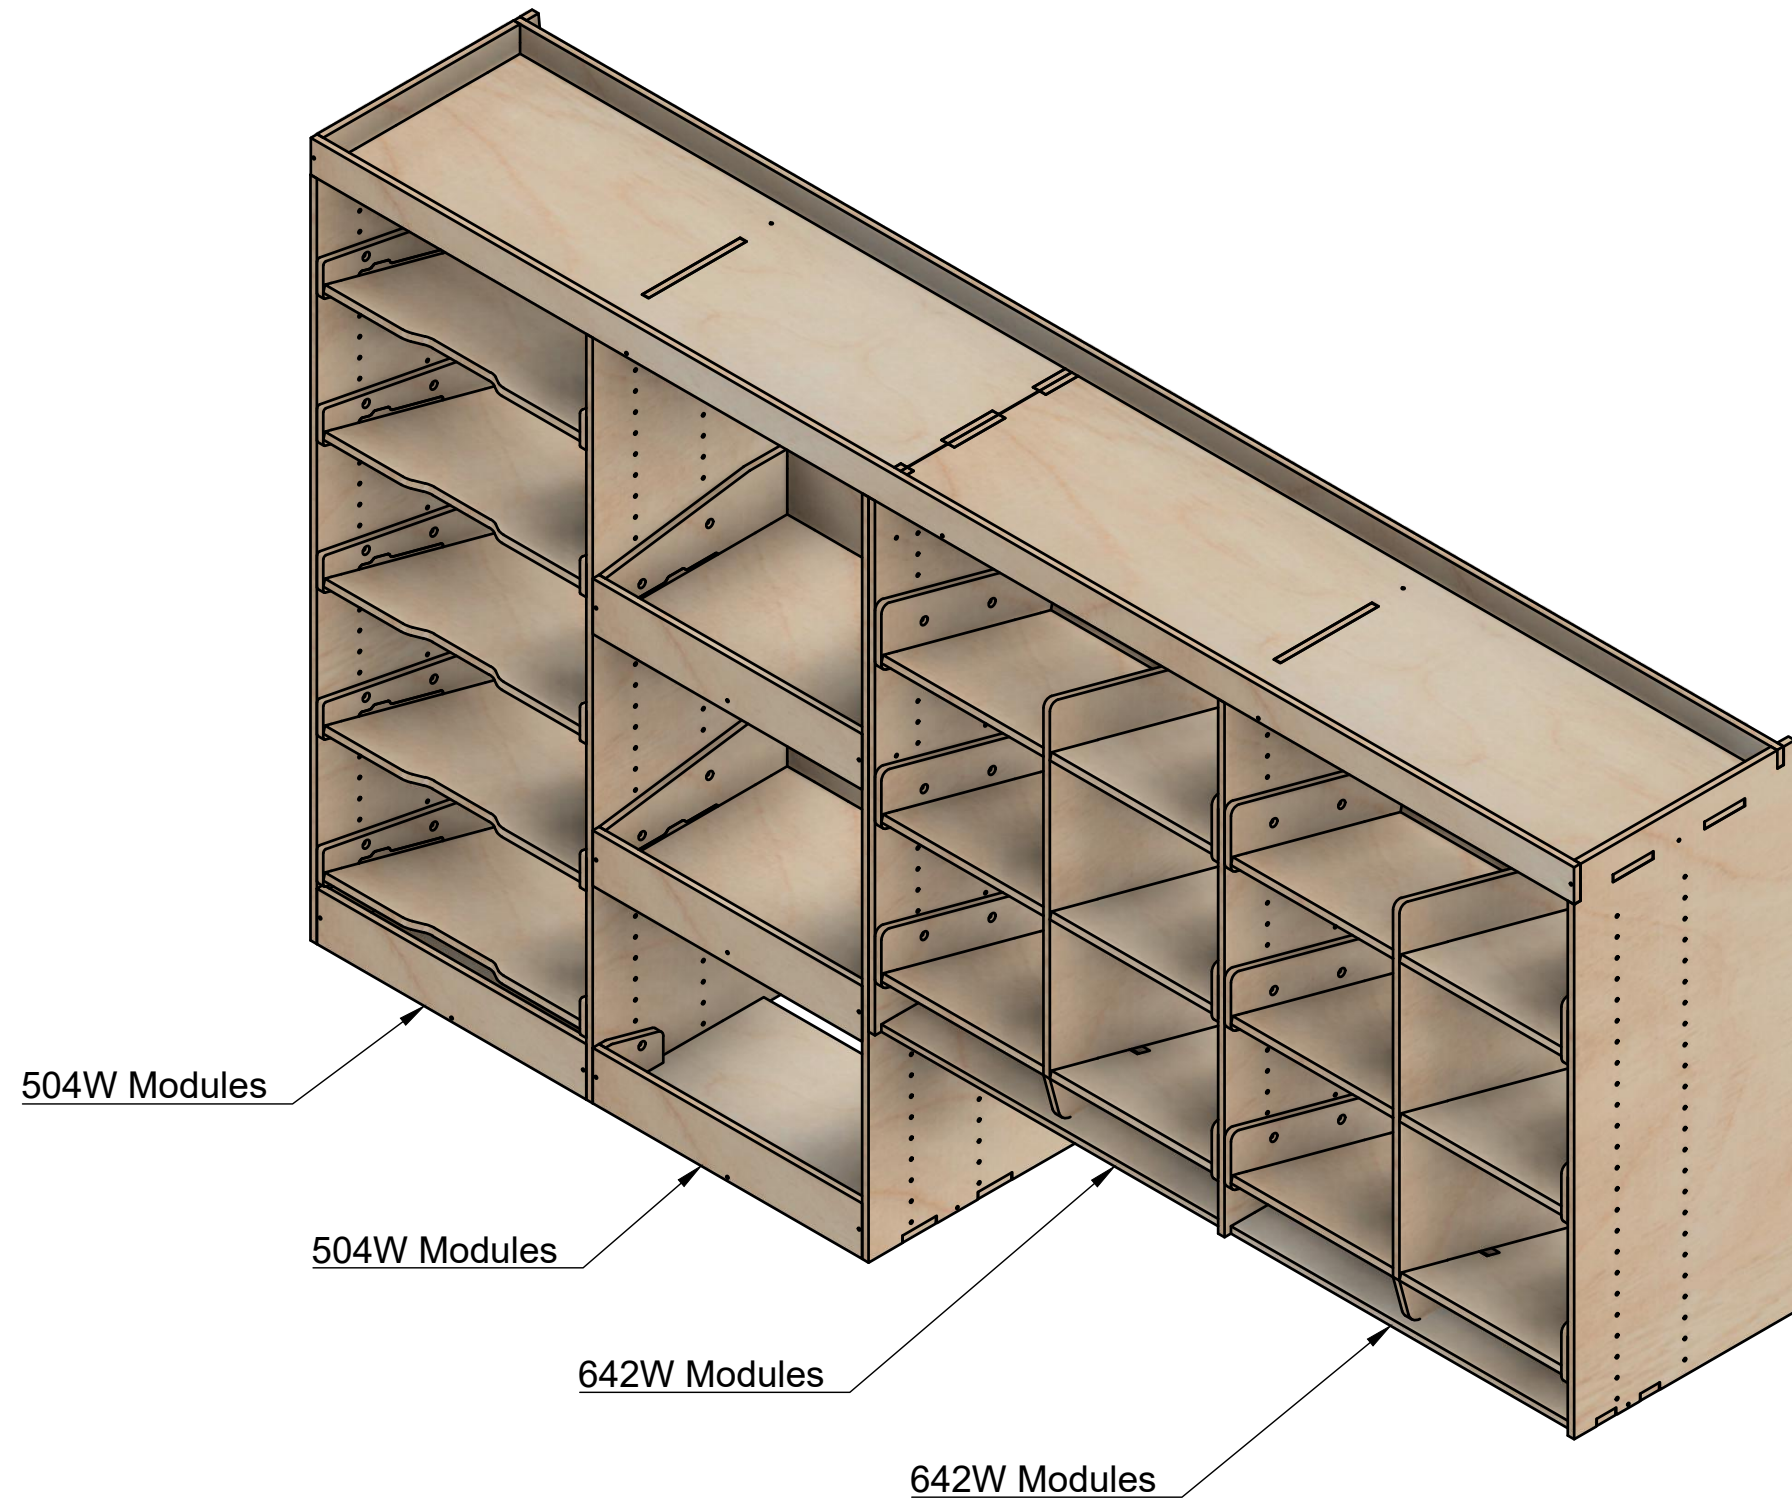

Renault Trafic | 2014on | L2H1 (LWB) | Panel Van
Vauxhall Vivaro | 2014-19 | L2H1 (LWB) | Panel Van
Nissan NV300 | 2016on | L2H1 (LWB) | Panel Van
Fiat Talento | 2016-20 | L2H1 (LWB) | Panel Van

Combo No.9 | HLFF 374mm

SKU: TVN_14_L2_C9_HF374

Page 1 - Overview

All units in mm

Plywood thickness = 12mm

YOKE VANS
info@yoke-van-kits.co.uk
0208 132 9221

© 2023 Yoke CNC LTD

Renault Trafic | 2014on | L2H1 (LWB) | Panel Van
Vauxhall Vivaro | 2014-19 | L2H1 (LWB) | Panel Van
Nissan NV300 | 2016on | L2H1 (LWB) | Panel Van
Fiat Talento | 2016-20 | L2H1 (LWB) | Panel Van