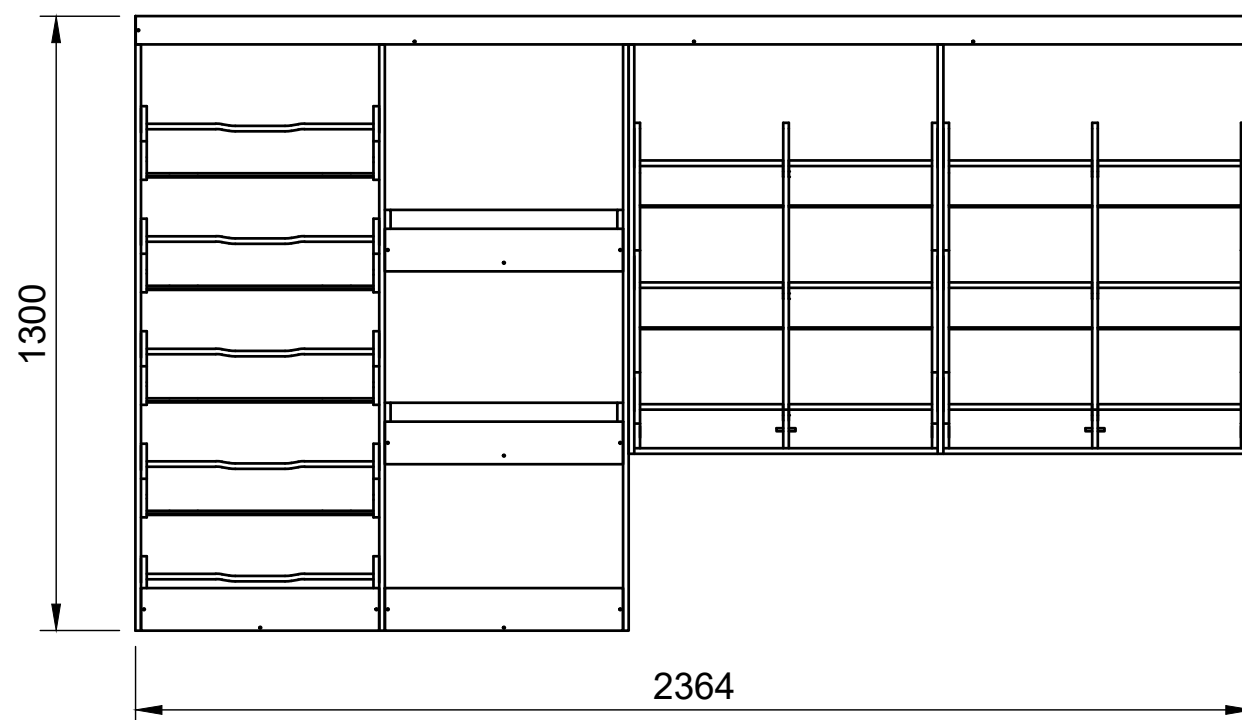

SKU: TVN_14_L2_C9_HF374

Page 1 - Overview

All units in mm

Plywood thickness = 12mm

YOKE VANS
info@yoke-van-kits.co.uk
0208 132 9221

© 2023 Yoke CNC LTD

Renault Trafic | 2014on | L2H1 (LWB) | Panel Van
Vauxhall Vivaro | 2014-19 | L2H1 (LWB) | Panel Van
Nissan NV300 | 2016on | L2H1 (LWB) | Panel Van
Fiat Talento | 2016-20 | L2H1 (LWB) | Panel Van

Combo No.9 | HFFF 374mm

SKU: TVN_14_L2_C9_HF374

Page 2 - External Dimensions

All units in mm

Plywood thickness = 12mm

Notes

- All dimensions on this page are external.

YOKE VANS
info@yoke-van-kits.co.uk
0208 132 9221