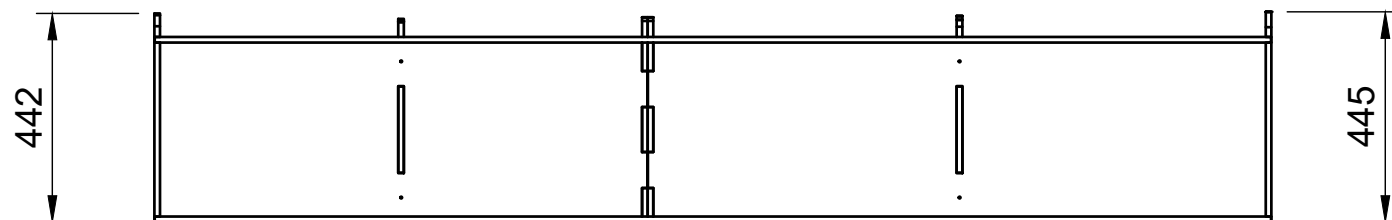

SKU: TVN_14_L2_C9_HF374

Page 1 - Overview

All units in mm

Plywood thickness = 12mm

YOKE VANS
info@yoke-van-kits.co.uk
0208 132 9221

© 2023 Yoke CNC LTD

Renault Trafic | 2014on | L2H1 (LWB) | Panel Van
Vauxhall Vivaro | 2014-19 | L2H1 (LWB) | Panel Van
Nissan NV300 | 2016on | L2H1 (LWB) | Panel Van
Fiat Talento | 2016-20 | L2H1 (LWB) | Panel Van

Combo No.9 | HFFF 374mm

SKU: TVN_14_L2_C9_HF374

Page 2 - External Dimensions

All units in mm

Plywood thickness = 12mm

Notes

- All dimensions on this page are external.

YOKE VANS
info@yoke-van-kits.co.uk
0208 132 9221