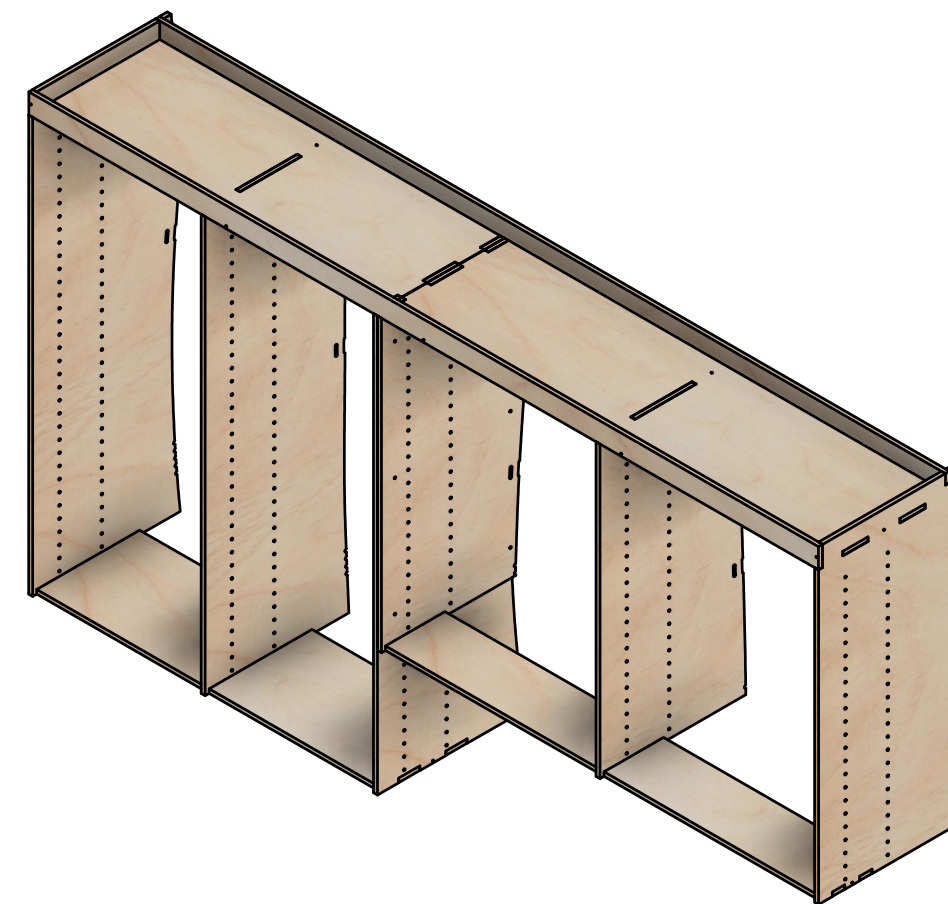

Renault Trafic | 2014on | L2H1 (LWB) | Panel Van
Vauxhall Vivaro | 2014-19 | L2H1 (LWB) | Panel Van
Nissan NV300 | 2016on | L2H1 (LWB) | Panel Van
Fiat Talento | 2016-20 | L2H1 (LWB) | Panel Van

Combo No.9 | HFFF 374mm

SKU: TVN_14_L2_C9_HF374

Page 3 - Internal Dimensions

All units in mm

Plywood thickness = 12mm

Notes

- All dimensions on this page are internal.

YOKE VANS
info@yoke-van-kits.co.uk
0208 132 9221

© 2023 Yoke CNC LTD