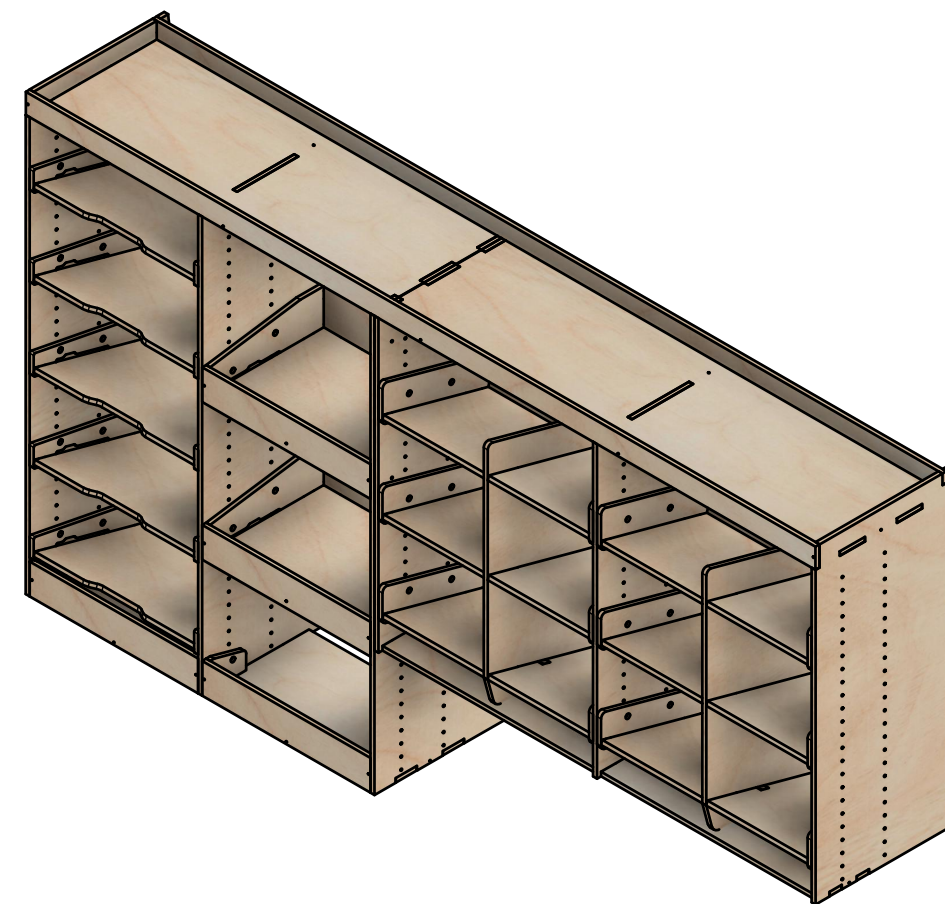

SKU: TVN_14_L2_C9_HF374

Page 1 - Overview

All units in mm

Plywood thickness = 12mm

YOKE VANS
info@yoke-van-kits.co.uk
0208 132 9221

© 2023 Yoke CNC LTD

Renault Trafic | 2014on | L2H1 (LWB) | Panel Van
Vauxhall Vivaro | 2014-19 | L2H1 (LWB) | Panel Van
Nissan NV300 | 2016on | L2H1 (LWB) | Panel Van
Fiat Talento | 2016-20 | L2H1 (LWB) | Panel Van

Combo No.9 | HFFF 374mm

SKU: TVN_14_L2_C9_HF374

Page 2 - External Dimensions

All units in mm

Plywood thickness = 12mm

Notes

- All dimensions on this page are external.

YOKE VANS
info@yoke-van-kits.co.uk
0208 132 9221