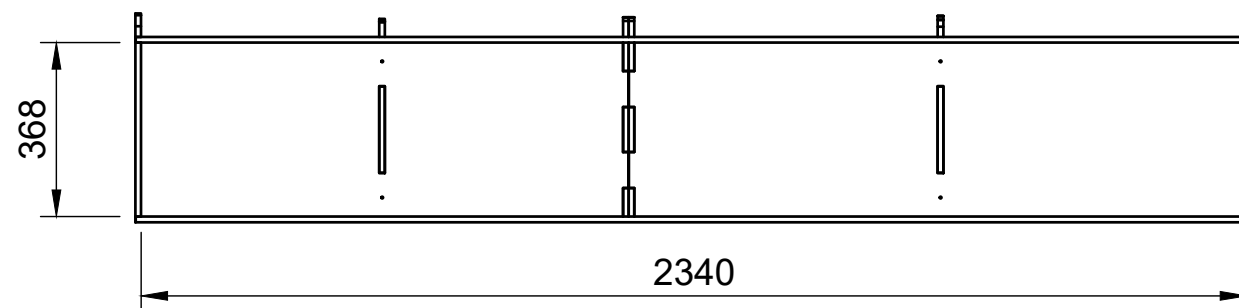

Renault Trafic | 2014on | L2H1 (LWB) | Panel Van
Vauxhall Vivaro | 2014-19 | L2H1 (LWB) | Panel Van
Nissan NV300 | 2016on | L2H1 (LWB) | Panel Van
Fiat Talento | 2016-20 | L2H1 (LWB) | Panel Van

Combo No.9 | HFFF 374mm

SKU: TVN_14_L2_C9_HF374

Page 3 - Internal Dimensions

All units in mm

Plywood thickness = 12mm

Notes

- All dimensions on this page are internal.

YOKE VANS
info@yoke-van-kits.co.uk
0208 132 9221

© 2023 Yoke CNC LTD