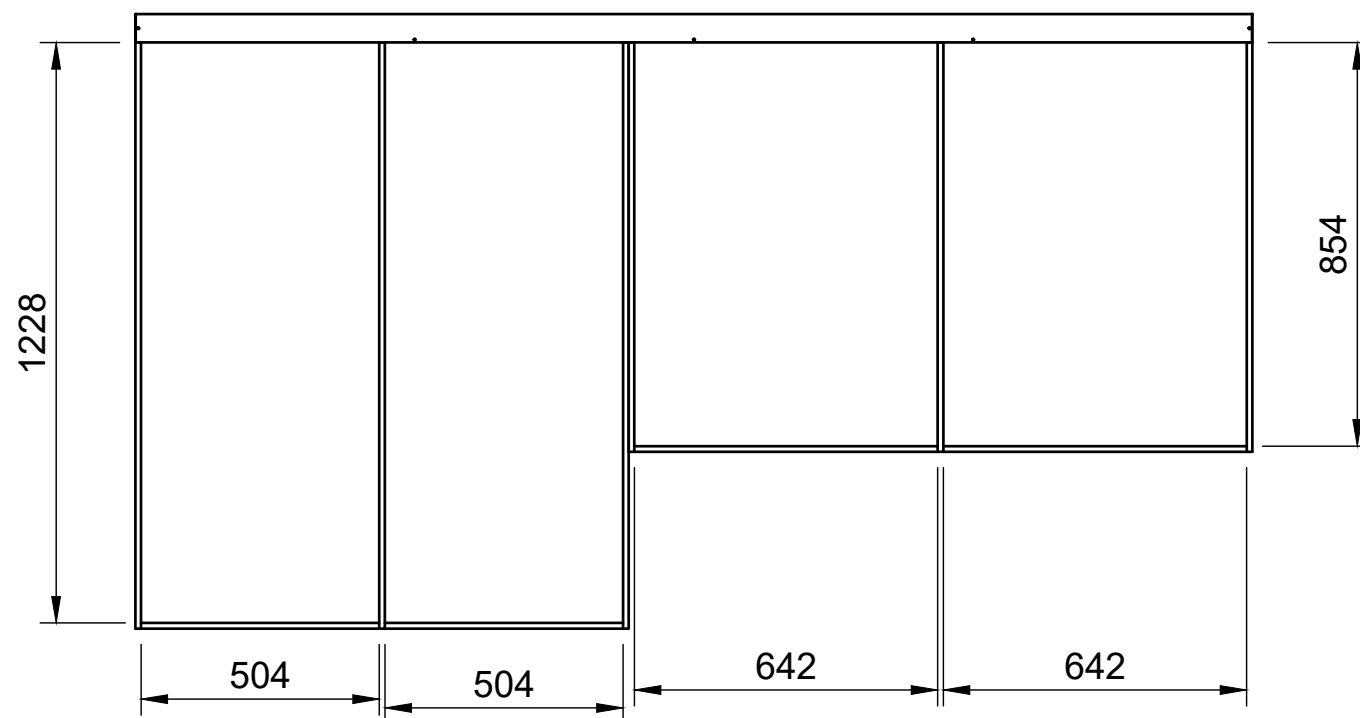

Renault Trafic | 2014on | L2H1 (LWB) | Panel Van
Vauxhall Vivaro | 2014-19 | L2H1 (LWB) | Panel Van
Nissan NV300 | 2016on | L2H1 (LWB) | Panel Van
Fiat Talento | 2016-20 | L2H1 (LWB) | Panel Van

Combo No.9 | HFFF 374mm

SKU: TVN_14_L2_C9_HF374

Page 3 - Internal Dimensions

All units in mm

Plywood thickness = 12mm

Notes

- All dimensions on this page are internal.

YOKE VANS
info@yoke-van-kits.co.uk
0208 132 9221

© 2023 Yoke CNC LTD