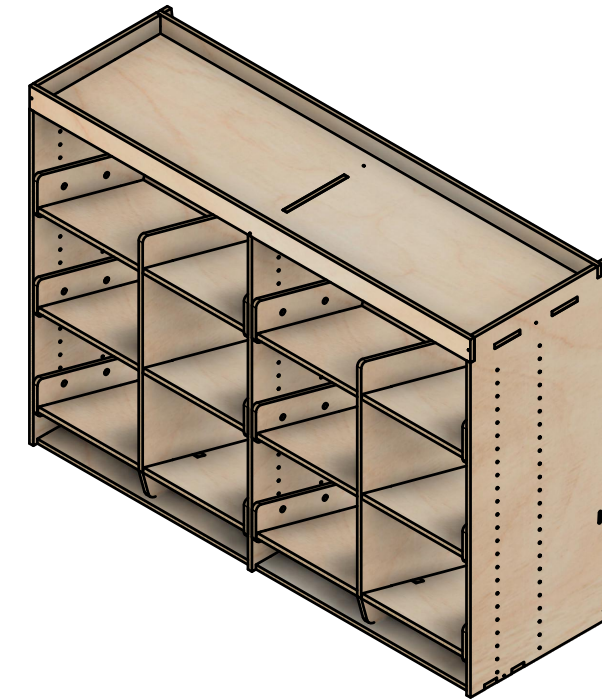

SKU: TVN_14_L2_PSL_Euro_374

Page 1 - Overview

All units in mm

Plywood thickness = 12mm

YOKE VANS
info@yoke-van-kits.co.uk
0208 132 9221

© 2023 Yoke CNC LTD

Renault Trafic | 2014on | L2H1 (LWB) | Panel Van
Vauxhall Vivaro | 2014-19 | L2H1 (LWB) | Panel Van
Nissan NV300 | 2016on | L2H1 (LWB) | Panel Van
Fiat Talento | 2016-20 | L2H1 (LWB) | Panel Van

Euro Crate Rack | F374

SKU: TVN_14_L2_PSL_Euro_374

Page 2 - External Dimensions

All units in mm
Plywood thickness = 12mm

Notes

- All dimensions on this page are external.

YOKE VANS
info@yoke-van-kits.co.uk
0208 132 9221