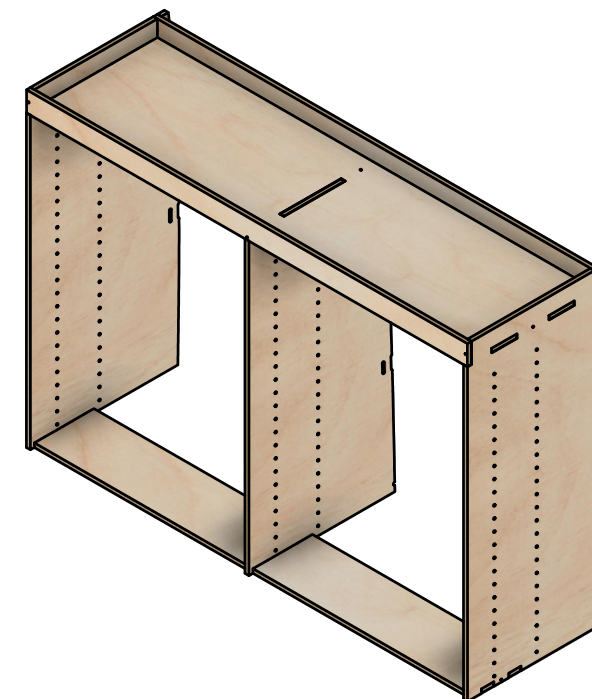

Renault Trafic | 2014on | L2H1 (LWB) | Panel Van
Vauxhall Vivaro | 2014-19 | L2H1 (LWB) | Panel Van
Nissan NV300 | 2016on | L2H1 (LWB) | Panel Van
Fiat Talento | 2016-20 | L2H1 (LWB) | Panel Van

Euro Crate Rack | F374

SKU: TVN_14_L2_PSL_Euro_374

Page 3 - Internal Dimensions

All units in mm
Plywood thickness = 12mm

Notes

- All dimensions on this page are internal.

YOKE VANS
info@yoke-van-kits.co.uk
0208 132 9221

© 2023 Yoke CNC LTD