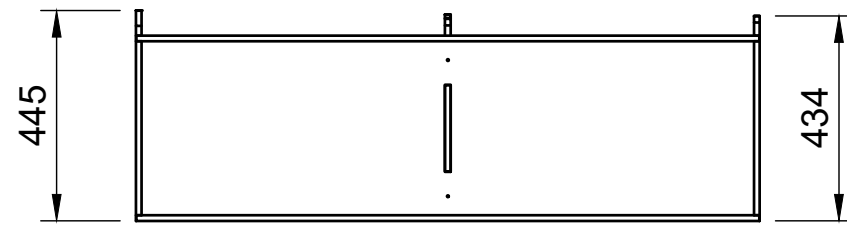

SKU: TVN_14_L2_PSL_Euro_374

Page 1 - Overview

All units in mm

Plywood thickness = 12mm

YOKE VANS
info@yoke-van-kits.co.uk
0208 132 9221

© 2023 Yoke CNC LTD

Renault Trafic | 2014on | L2H1 (LWB) | Panel Van
Vauxhall Vivaro | 2014-19 | L2H1 (LWB) | Panel Van
Nissan NV300 | 2016on | L2H1 (LWB) | Panel Van
Fiat Talento | 2016-20 | L2H1 (LWB) | Panel Van

Euro Crate Rack | F374

SKU: TVN_14_L2_PSL_Euro_374

Page 2 - External Dimensions

All units in mm
Plywood thickness = 12mm

Notes

- All dimensions on this page are external.

YOKE VANS
info@yoke-van-kits.co.uk
0208 132 9221

Euro Crate Rack | F374

SKU: TVN_14_L2_PSL_Euro_374

Page 3 - Internal Dimensions

All units in mm
Plywood thickness = 12mm

Notes

- All dimensions on this page are internal.

YOKE VANS
info@yoke-van-kits.co.uk
0208 132 9221