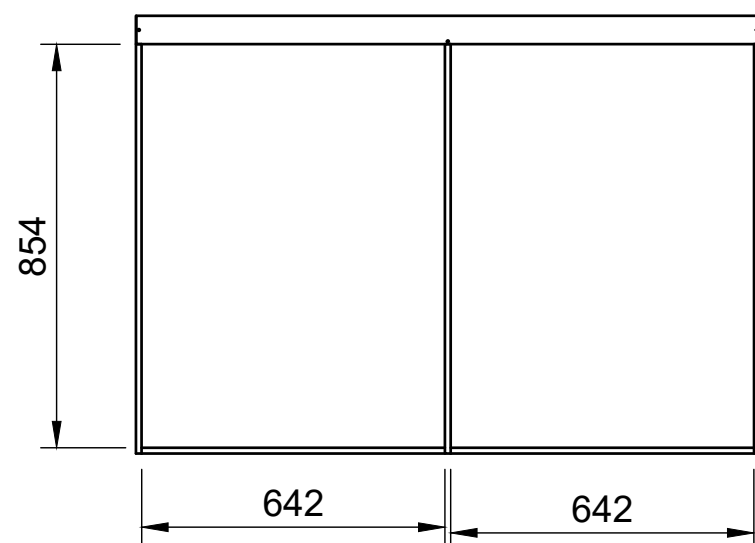

Euro Crate Rack | F374

SKU: TVN_14_L2_PSL_Euro_374

Page 2 - External Dimensions

All units in mm
Plywood thickness = 12mm

Notes

- All dimensions on this page are external.

YOKE VANS
info@yoke-van-kits.co.uk
0208 132 9221

Euro Crate Rack | F374

SKU: TVN_14_L2_PSL_Euro_374

Page 3 - Internal Dimensions

All units in mm
Plywood thickness = 12mm

Notes

- All dimensions on this page are internal.

YOKE VANS
info@yoke-van-kits.co.uk
0208 132 9221