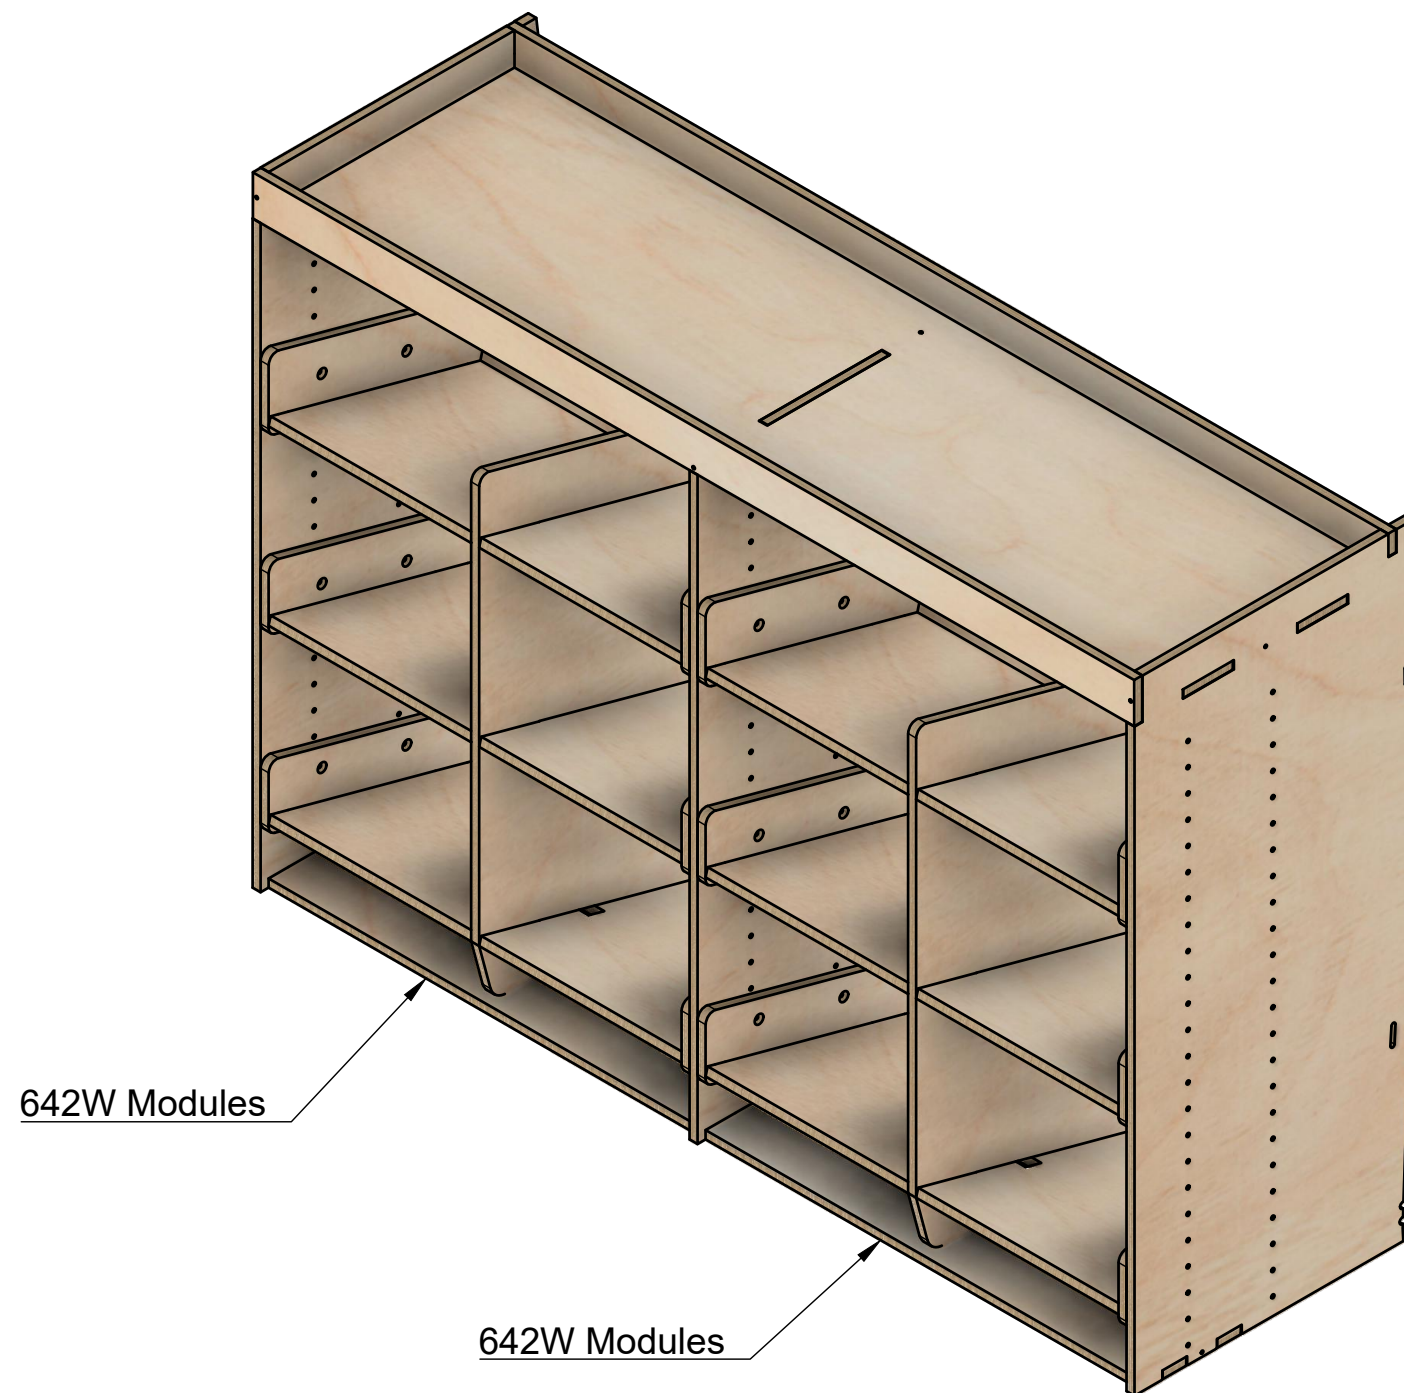

Renault Trafic | 2014on | L2H1 (LWB) | Panel Van
Vauxhall Vivaro | 2014-19 | L2H1 (LWB) | Panel Van
Nissan NV300 | 2016on | L2H1 (LWB) | Panel Van
Fiat Talento | 2016-20 | L2H1 (LWB) | Panel Van

Euro Crate Rack | F374

SKU: TVN_14_L2_PSL_Euro_374

Page 1 - Overview

All units in mm

Plywood thickness = 12mm

YOKE VANS
info@yoke-van-kits.co.uk
0208 132 9221

© 2023 Yoke CNC LTD

Renault Trafic | 2014on | L2H1 (LWB) | Panel Van
Vauxhall Vivaro | 2014-19 | L2H1 (LWB) | Panel Van
Nissan NV300 | 2016on | L2H1 (LWB) | Panel Van
Fiat Talento | 2016-20 | L2H1 (LWB) | Panel Van

Euro Crate Rack | F374

SKU: TVN_14_L2_PSL_Euro_374

Page 2 - External Dimensions

All units in mm
Plywood thickness = 12mm

Notes

- All dimensions on this page are external.

YOKE VANS
info@yoke-van-kits.co.uk
0208 132 9221

Euro Crate Rack | F374

SKU: TVN_14_L2_PSL_Euro_374

Page 3 - Internal Dimensions

All units in mm
Plywood thickness = 12mm

Notes

- All dimensions on this page are internal.

YOKE VANS
info@yoke-van-kits.co.uk
0208 132 9221