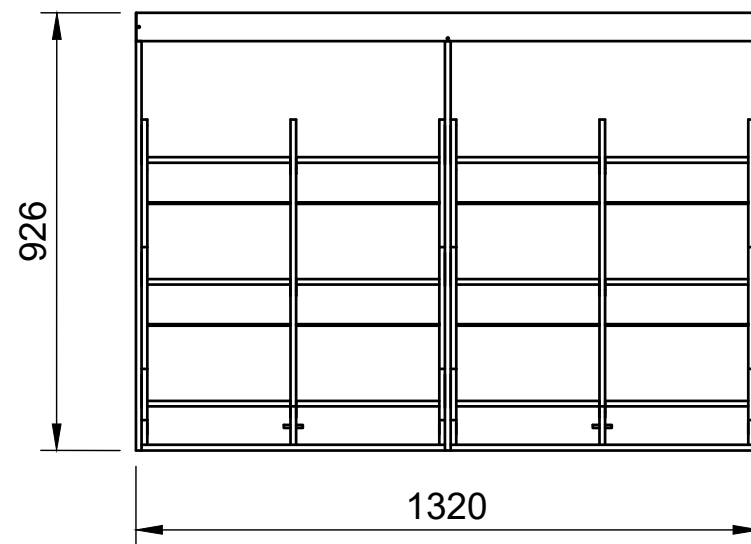

SKU: TVN_14_L2_PSL_Euro_374

Page 1 - Overview

All units in mm

Plywood thickness = 12mm

YOKE VANS
info@yoke-van-kits.co.uk
0208 132 9221

© 2023 Yoke CNC LTD

Renault Trafic | 2014on | L2H1 (LWB) | Panel Van
Vauxhall Vivaro | 2014-19 | L2H1 (LWB) | Panel Van
Nissan NV300 | 2016on | L2H1 (LWB) | Panel Van
Fiat Talento | 2016-20 | L2H1 (LWB) | Panel Van

Euro Crate Rack | F374

SKU: TVN_14_L2_PSL_Euro_374

Page 2 - External Dimensions

All units in mm
Plywood thickness = 12mm

Notes

- All dimensions on this page are external.

YOKE VANS
info@yoke-van-kits.co.uk
0208 132 9221