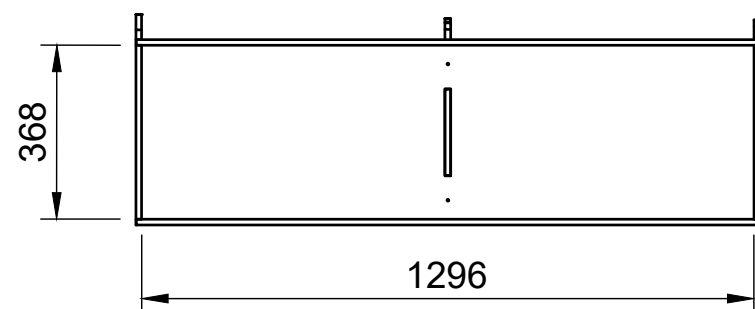

Renault Trafic | 2014on | L2H1 (LWB) | Panel Van
Vauxhall Vivaro | 2014-19 | L2H1 (LWB) | Panel Van
Nissan NV300 | 2016on | L2H1 (LWB) | Panel Van
Fiat Talento | 2016-20 | L2H1 (LWB) | Panel Van

Euro Crate Rack | F374

SKU: TVN_14_L2_PSL_Euro_374

Page 3 - Internal Dimensions

All units in mm
Plywood thickness = 12mm

Notes

- All dimensions on this page are internal.

YOKE VANS
info@yoke-van-kits.co.uk
0208 132 9221

© 2023 Yoke CNC LTD