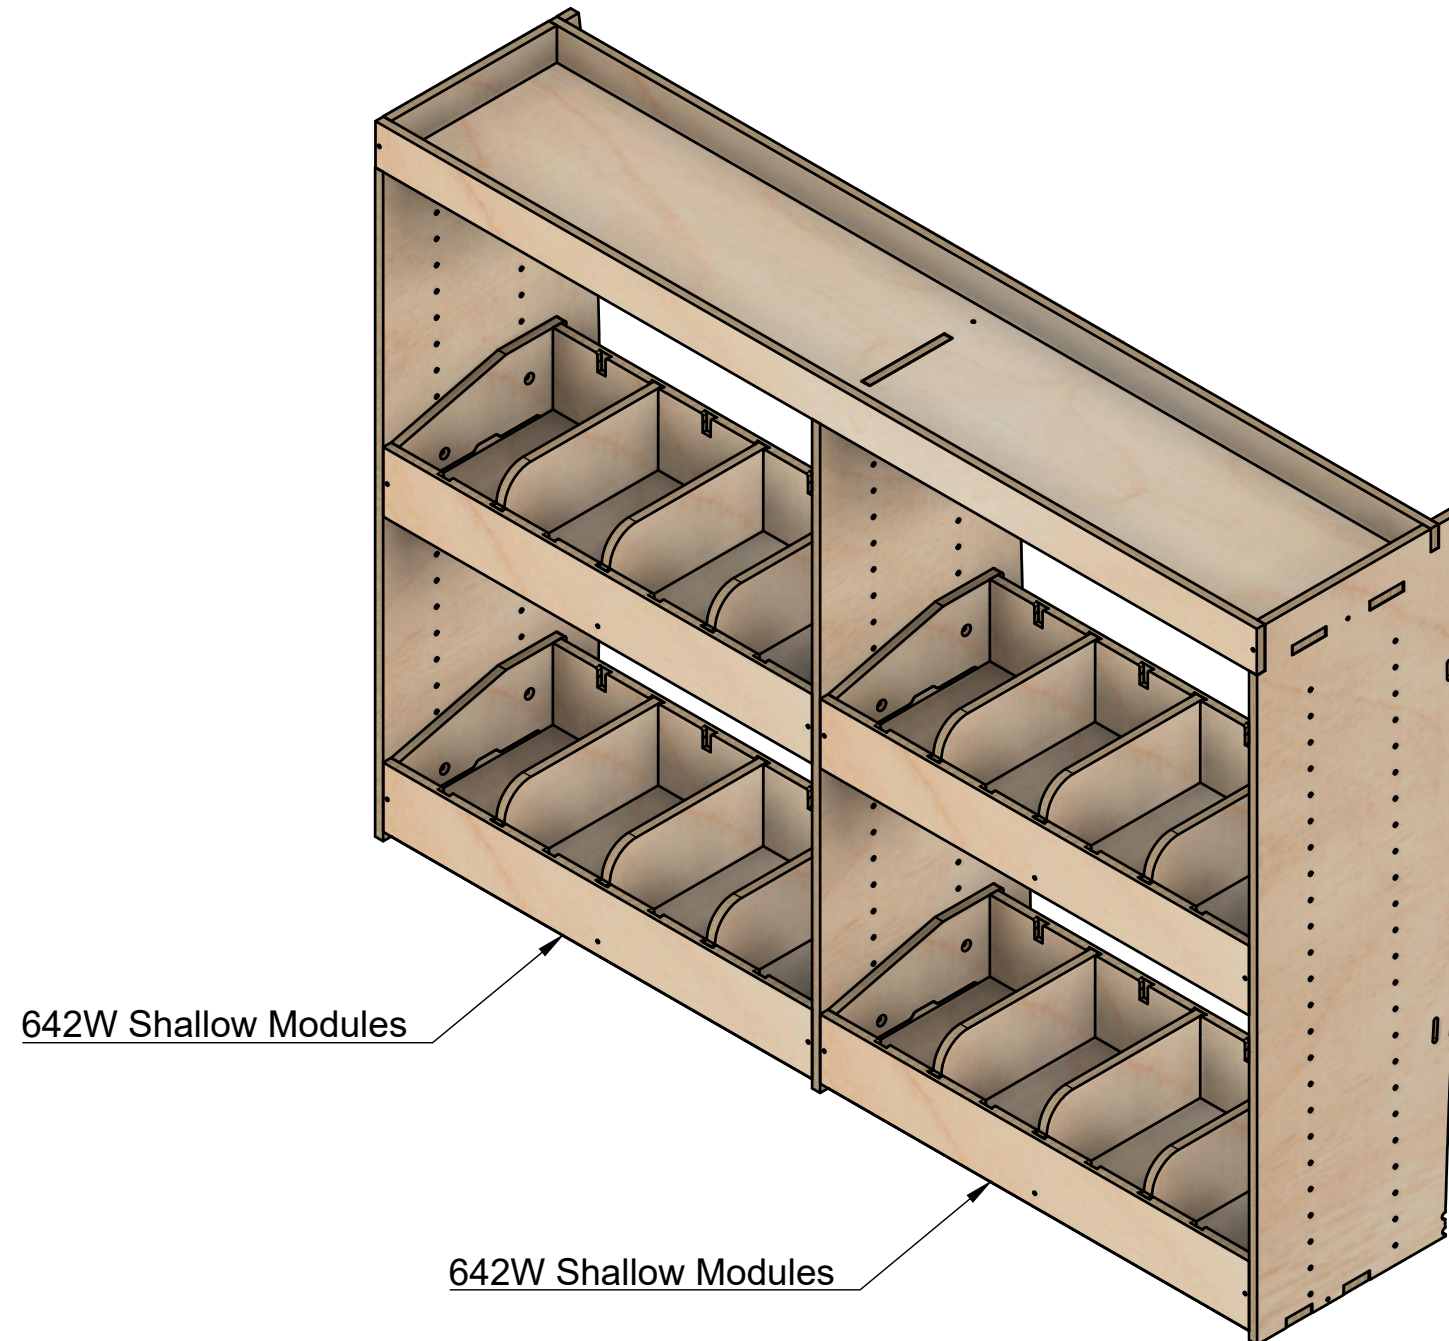

Renault Trafic | 2014on | L2H1 (LWB) | Panel Van
Vauxhall Vivaro | 2014-19 | L2H1 (LWB) | Panel Van
Nissan NV300 | 2016on | L2H1 (LWB) | Panel Van
Fiat Talento | 2016-20 | L2H1 (LWB) | Panel Van

Organiser | F374

SKU: TVN_14_L2_PSL_ORG3_F374

Page 1 - Overview

All units in mm

Plywood thickness = 12mm

YOKE VANS
info@yoke-van-kits.co.uk
0208 132 9221

© 2023 Yoke CNC LTD

Renault Trafic | 2014on | L2H1 (LWB) | Panel Van
Vauxhall Vivaro | 2014-19 | L2H1 (LWB) | Panel Van
Nissan NV300 | 2016on | L2H1 (LWB) | Panel Van
Fiat Talento | 2016-20 | L2H1 (LWB) | Panel Van

Organiser | F374

SKU: TVN_14_L2_PSL_ORG3_F374

Page 2 - External Dimensions

All units in mm
Plywood thickness = 12mm

Notes

- All dimensions on this page are external.

YOKE VANS
info@yoke-van-kits.co.uk
0208 132 9221