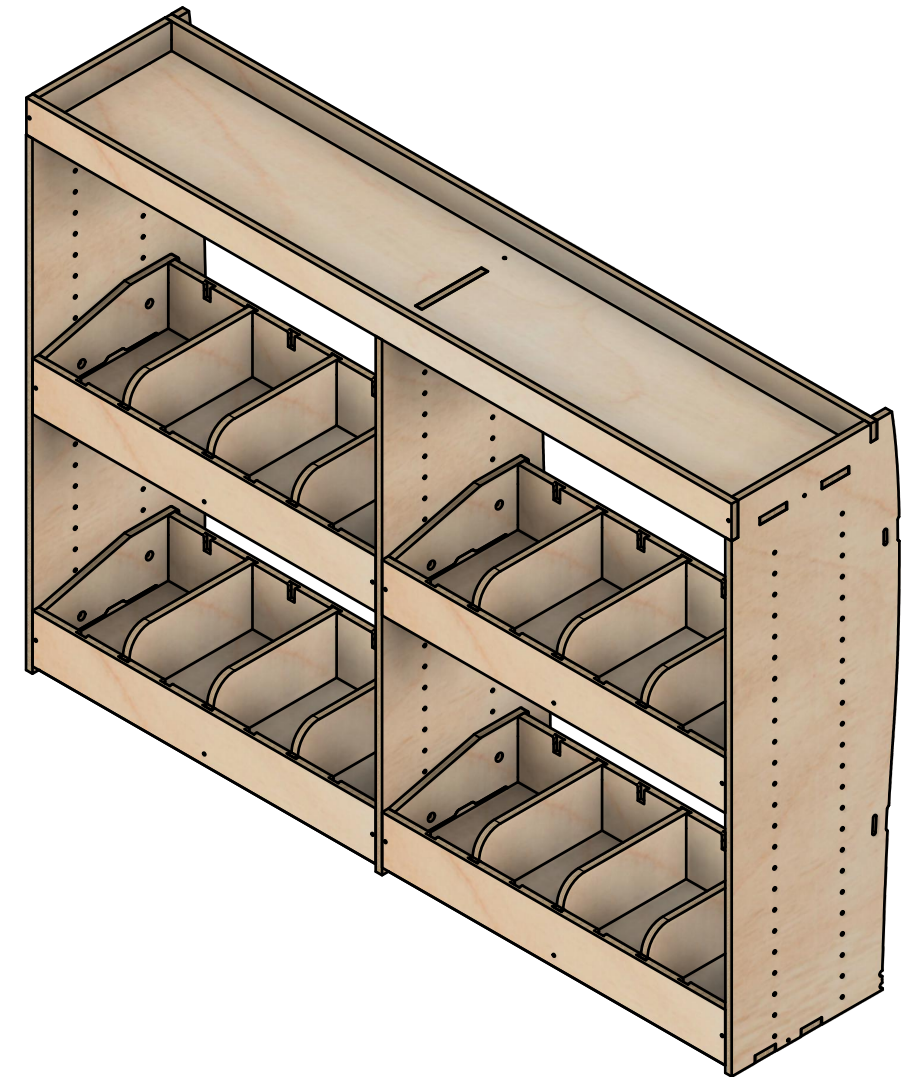

SKU: TVN_14_L2_PSL_ORG3_F374

Page 1 - Overview

All units in mm

Plywood thickness = 12mm

YOKE VANS
info@yoke-van-kits.co.uk
0208 132 9221

© 2023 Yoke CNC LTD

Renault Trafic | 2014on | L2H1 (LWB) | Panel Van
Vauxhall Vivaro | 2014-19 | L2H1 (LWB) | Panel Van
Nissan NV300 | 2016on | L2H1 (LWB) | Panel Van
Fiat Talento | 2016-20 | L2H1 (LWB) | Panel Van

Organiser | F374

SKU: TVN_14_L2_PSL_ORG3_F374

Page 2 - External Dimensions

All units in mm
Plywood thickness = 12mm

Notes

- All dimensions on this page are external.

YOKE VANS
info@yoke-van-kits.co.uk
0208 132 9221