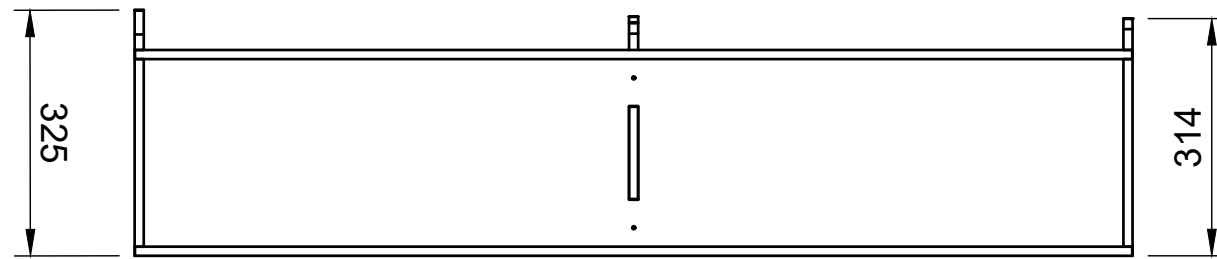

SKU: TVN_14_L2_PSL_ORG3_F374

Page 1 - Overview

All units in mm

Plywood thickness = 12mm

YOKE VANS
info@yoke-van-kits.co.uk
0208 132 9221

© 2023 Yoke CNC LTD

Renault Trafic | 2014on | L2H1 (LWB) | Panel Van
Vauxhall Vivaro | 2014-19 | L2H1 (LWB) | Panel Van
Nissan NV300 | 2016on | L2H1 (LWB) | Panel Van
Fiat Talento | 2016-20 | L2H1 (LWB) | Panel Van

Organiser | F374

SKU: TVN_14_L2_PSL_ORG3_F374

Page 2 - External Dimensions

All units in mm
Plywood thickness = 12mm

Notes

- All dimensions on this page are external.

YOKE VANS
info@yoke-van-kits.co.uk
0208 132 9221