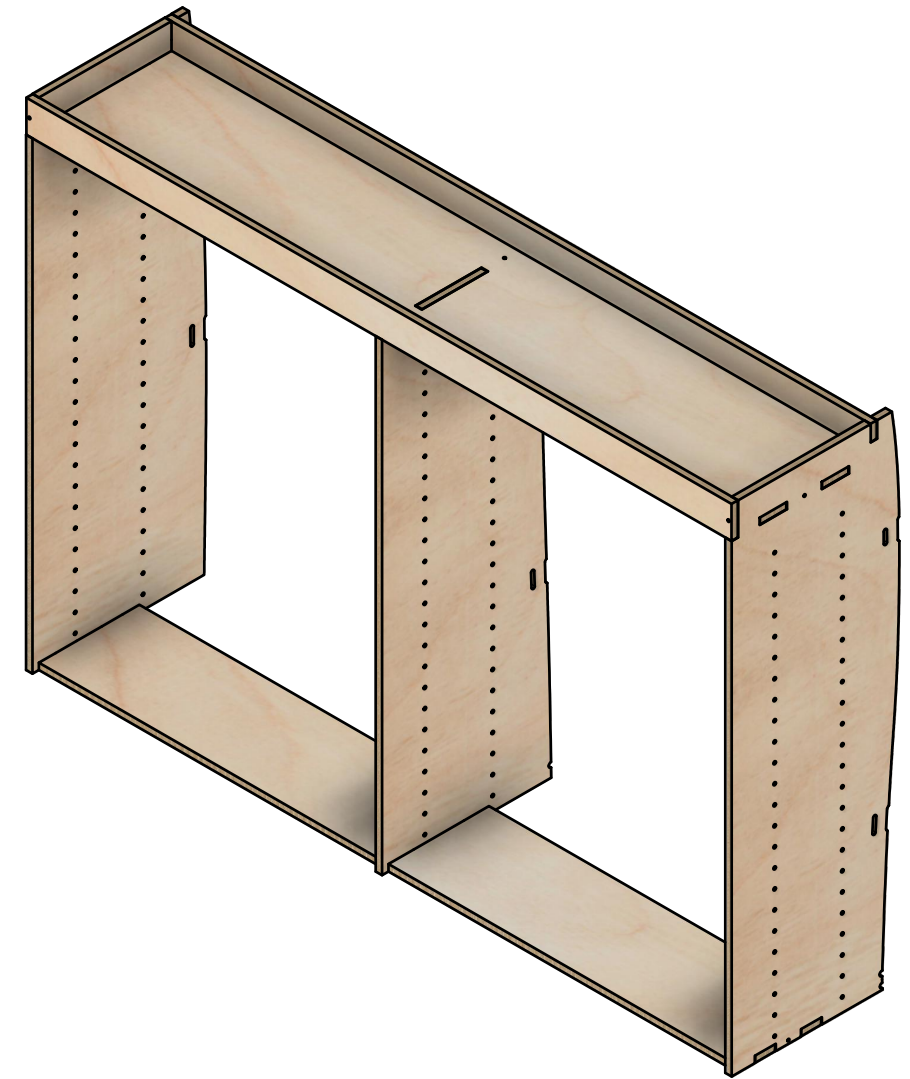

Renault Trafic | 2014on | L2H1 (LWB) | Panel Van
Vauxhall Vivaro | 2014-19 | L2H1 (LWB) | Panel Van
Nissan NV300 | 2016on | L2H1 (LWB) | Panel Van
Fiat Talento | 2016-20 | L2H1 (LWB) | Panel Van

Organiser | F374

SKU: TVN_14_L2_PSL_ORG3_F374

Page 3 - Internal Dimensions

All units in mm

Plywood thickness = 12mm

Notes

- All dimensions on this page are internal.

YOKE VANS
info@yoke-van-kits.co.uk
0208 132 9221

© 2023 Yoke CNC LTD