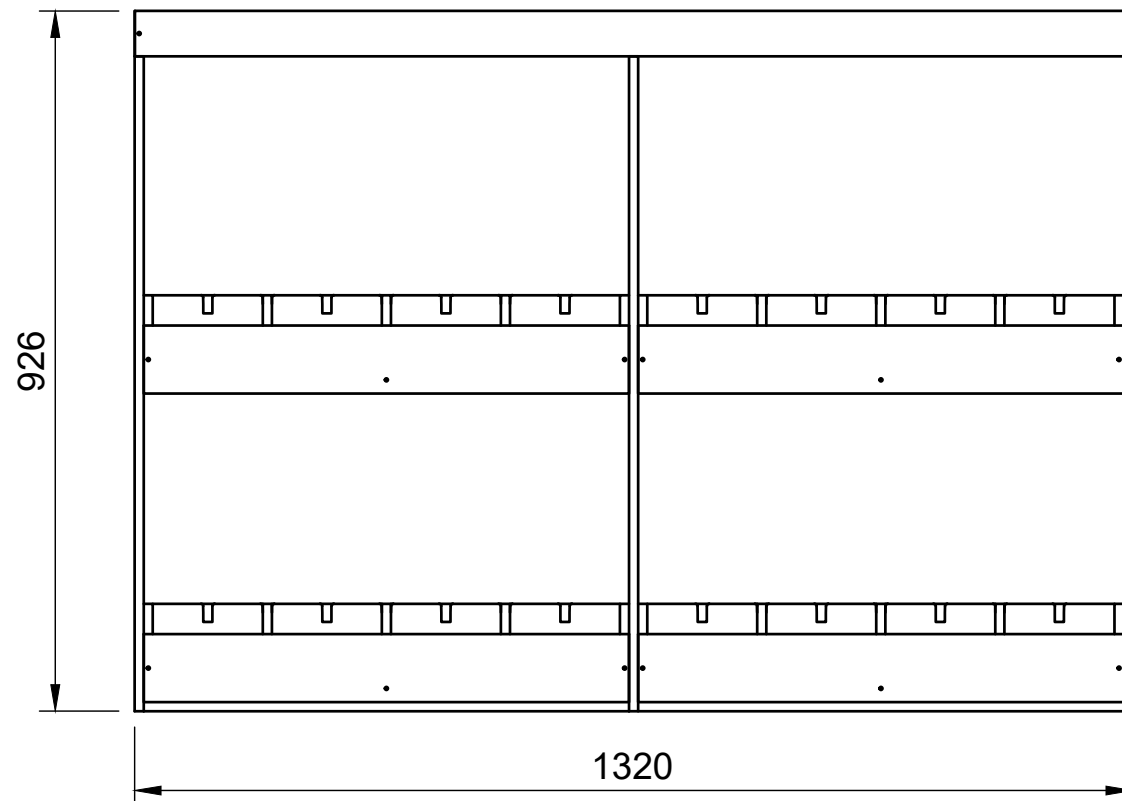

SKU: TVN_14_L2_PSL_ORG3_F374

Page 1 - Overview

All units in mm

Plywood thickness = 12mm

YOKE VANS
info@yoke-van-kits.co.uk
0208 132 9221

© 2023 Yoke CNC LTD

Renault Trafic | 2014on | L2H1 (LWB) | Panel Van
Vauxhall Vivaro | 2014-19 | L2H1 (LWB) | Panel Van
Nissan NV300 | 2016on | L2H1 (LWB) | Panel Van
Fiat Talento | 2016-20 | L2H1 (LWB) | Panel Van

Organiser | F374

SKU: TVN_14_L2_PSL_ORG3_F374

Page 2 - External Dimensions

All units in mm
Plywood thickness = 12mm

Notes

- All dimensions on this page are external.

YOKE VANS
info@yoke-van-kits.co.uk
0208 132 9221