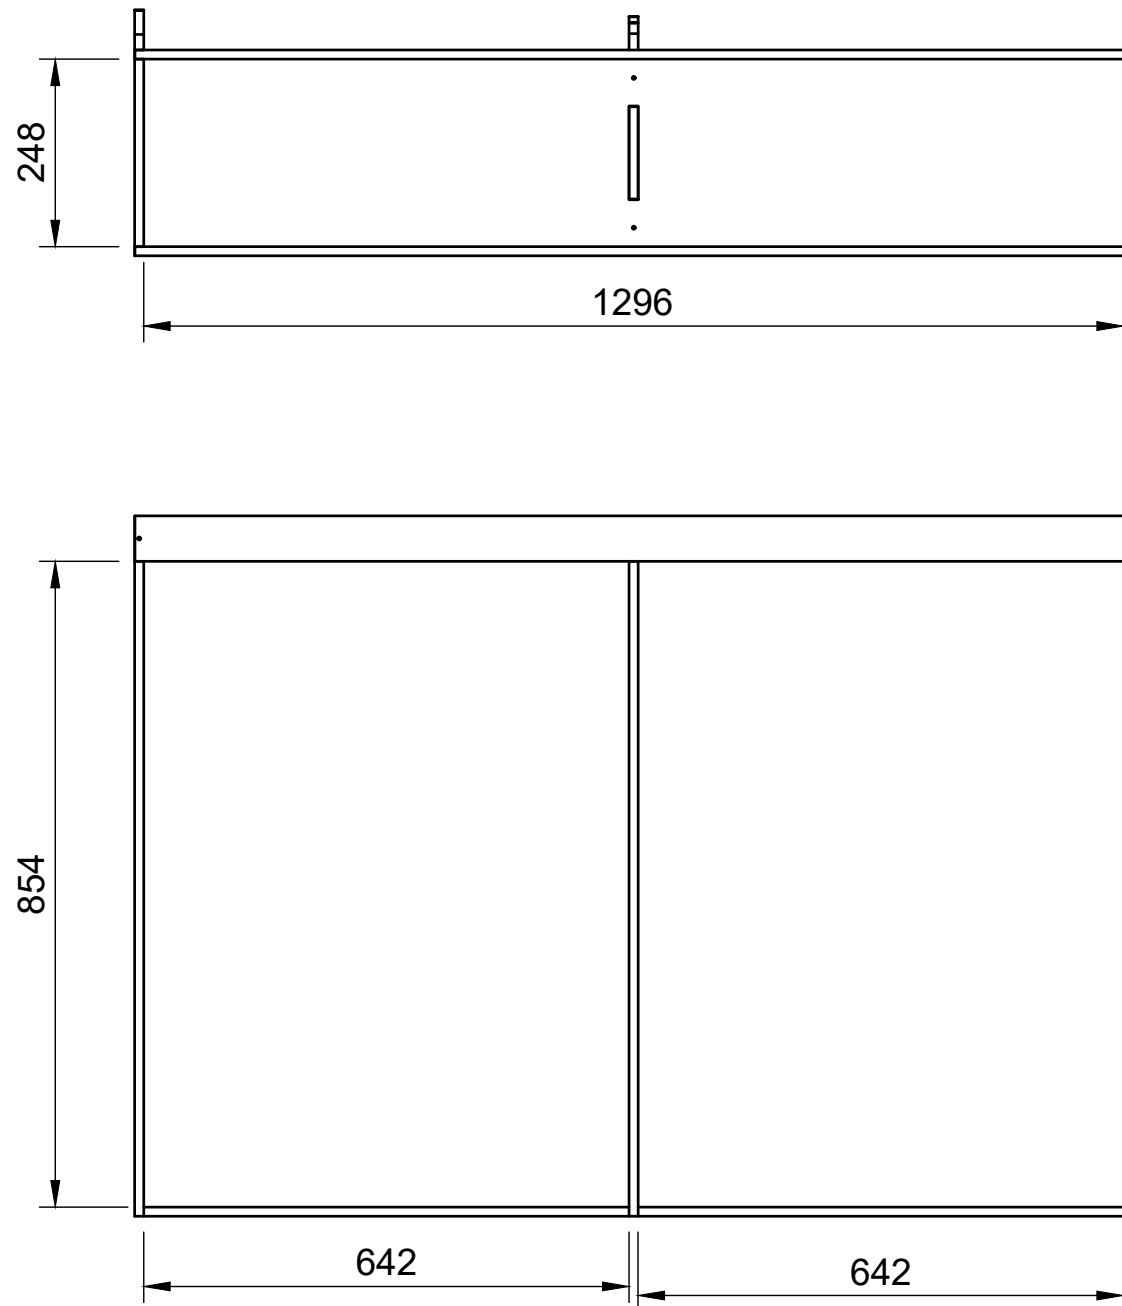

Renault Trafic | 2014on | L2H1 (LWB) | Panel Van
Vauxhall Vivaro | 2014-19 | L2H1 (LWB) | Panel Van
Nissan NV300 | 2016on | L2H1 (LWB) | Panel Van
Fiat Talento | 2016-20 | L2H1 (LWB) | Panel Van

Organiser | F374

SKU: TVN_14_L2_PSL_ORG3_F374

Page 3 - Internal Dimensions

All units in mm

Plywood thickness = 12mm

Notes

- All dimensions on this page are internal.

YOKE VANS
info@yoke-van-kits.co.uk
0208 132 9221

© 2023 Yoke CNC LTD