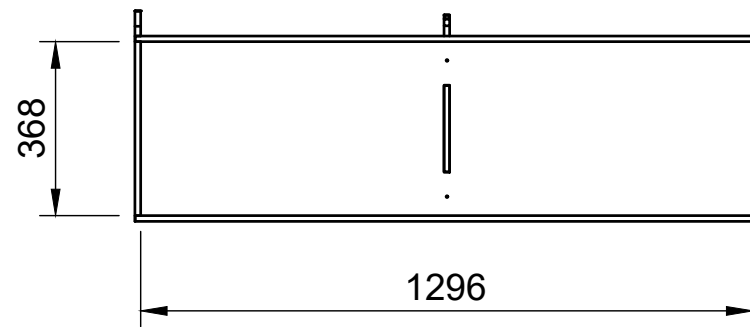

Renault Trafic | 2014on | L2H1 (LWB) | Panel Van
Vauxhall Vivaro | 2014-19 | L2H1 (LWB) | Panel Van
Nissan NV300 | 2016on | L2H1 (LWB) | Panel Van
Fiat Talento | 2016-20 | L2H1 (LWB) | Panel Van

Toolbox Stack No.2 | F374

SKU: TVN_14_L2_PSL_TBS2_F374

Page 3 - Internal Dimensions

All units in mm

Plywood thickness = 12mm

Notes

- All dimensions on this page are internal.

YOKE VANS
info@yoke-van-kits.co.uk
0208 132 9221

© 2023 Yoke CNC LTD