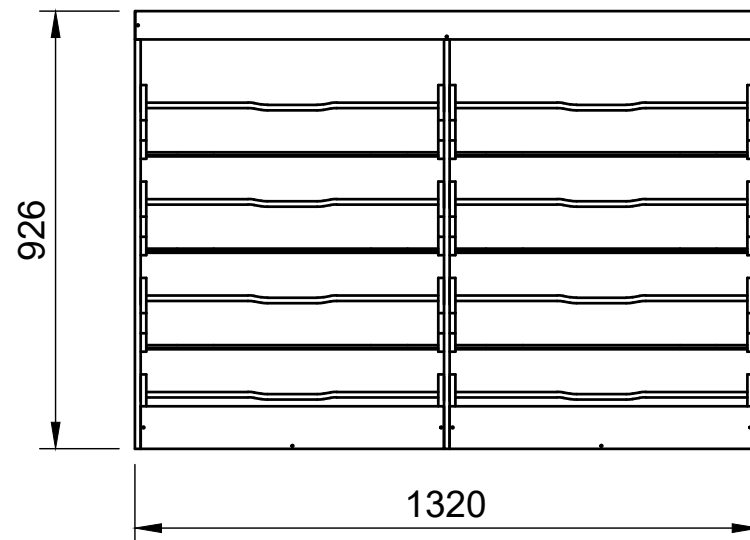

SKU: TVN_14_L2_PSL_TBS2_F374

Page 1 - Overview

All units in mm

Plywood thickness = 12mm

YOKE VANS
info@yoke-van-kits.co.uk
0208 132 9221

© 2023 Yoke CNC LTD

Renault Trafic | 2014on | L2H1 (LWB) | Panel Van
Vauxhall Vivaro | 2014-19 | L2H1 (LWB) | Panel Van
Nissan NV300 | 2016on | L2H1 (LWB) | Panel Van
Fiat Talento | 2016-20 | L2H1 (LWB) | Panel Van

Toolbox Stack No.2 | F374

SKU: TVN_14_L2_PSL_TBS2_F374

Page 2 - External Dimensions

All units in mm
Plywood thickness = 12mm

Notes

- All dimensions on this page are external.

YOKE VANS
info@yoke-van-kits.co.uk
0208 132 9221