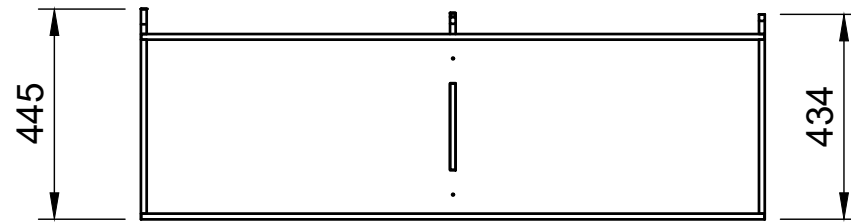

SKU: TVN_14_L2_PSL_TBS2_F374

Page 1 - Overview

All units in mm

Plywood thickness = 12mm

YOKE VANS
info@yoke-van-kits.co.uk
0208 132 9221

© 2023 Yoke CNC LTD

Renault Trafic | 2014on | L2H1 (LWB) | Panel Van
Vauxhall Vivaro | 2014-19 | L2H1 (LWB) | Panel Van
Nissan NV300 | 2016on | L2H1 (LWB) | Panel Van
Fiat Talento | 2016-20 | L2H1 (LWB) | Panel Van

Toolbox Stack No.2 | F374

SKU: TVN_14_L2_PSL_TBS2_F374

Page 2 - External Dimensions

All units in mm
Plywood thickness = 12mm

Notes

- All dimensions on this page are external.

YOKE VANS
info@yoke-van-kits.co.uk
0208 132 9221