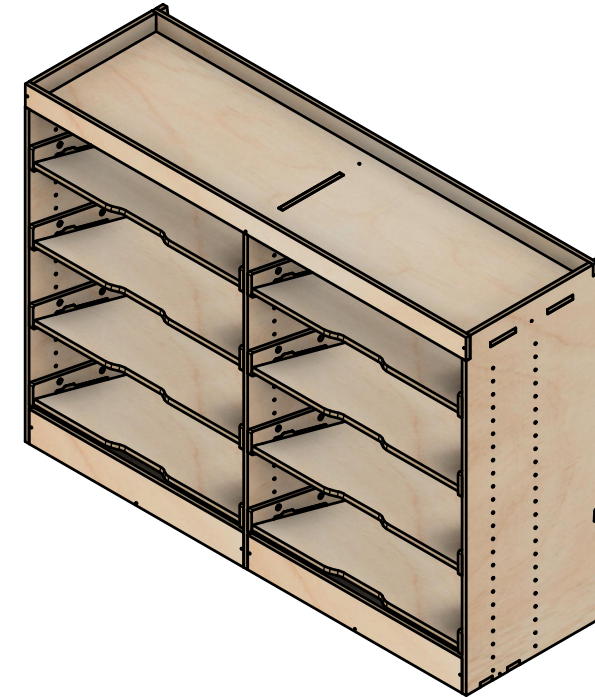

SKU: TVN_14_L2_PSL_TBS2_F374

Page 1 - Overview

All units in mm

Plywood thickness = 12mm

YOKE VANS
info@yoke-van-kits.co.uk
0208 132 9221

© 2023 Yoke CNC LTD

Renault Trafic | 2014on | L2H1 (LWB) | Panel Van
Vauxhall Vivaro | 2014-19 | L2H1 (LWB) | Panel Van
Nissan NV300 | 2016on | L2H1 (LWB) | Panel Van
Fiat Talento | 2016-20 | L2H1 (LWB) | Panel Van

Toolbox Stack No.2 | F374

SKU: TVN_14_L2_PSL_TBS2_F374

Page 2 - External Dimensions

All units in mm
Plywood thickness = 12mm

Notes

- All dimensions on this page are external.

YOKE VANS
info@yoke-van-kits.co.uk
0208 132 9221