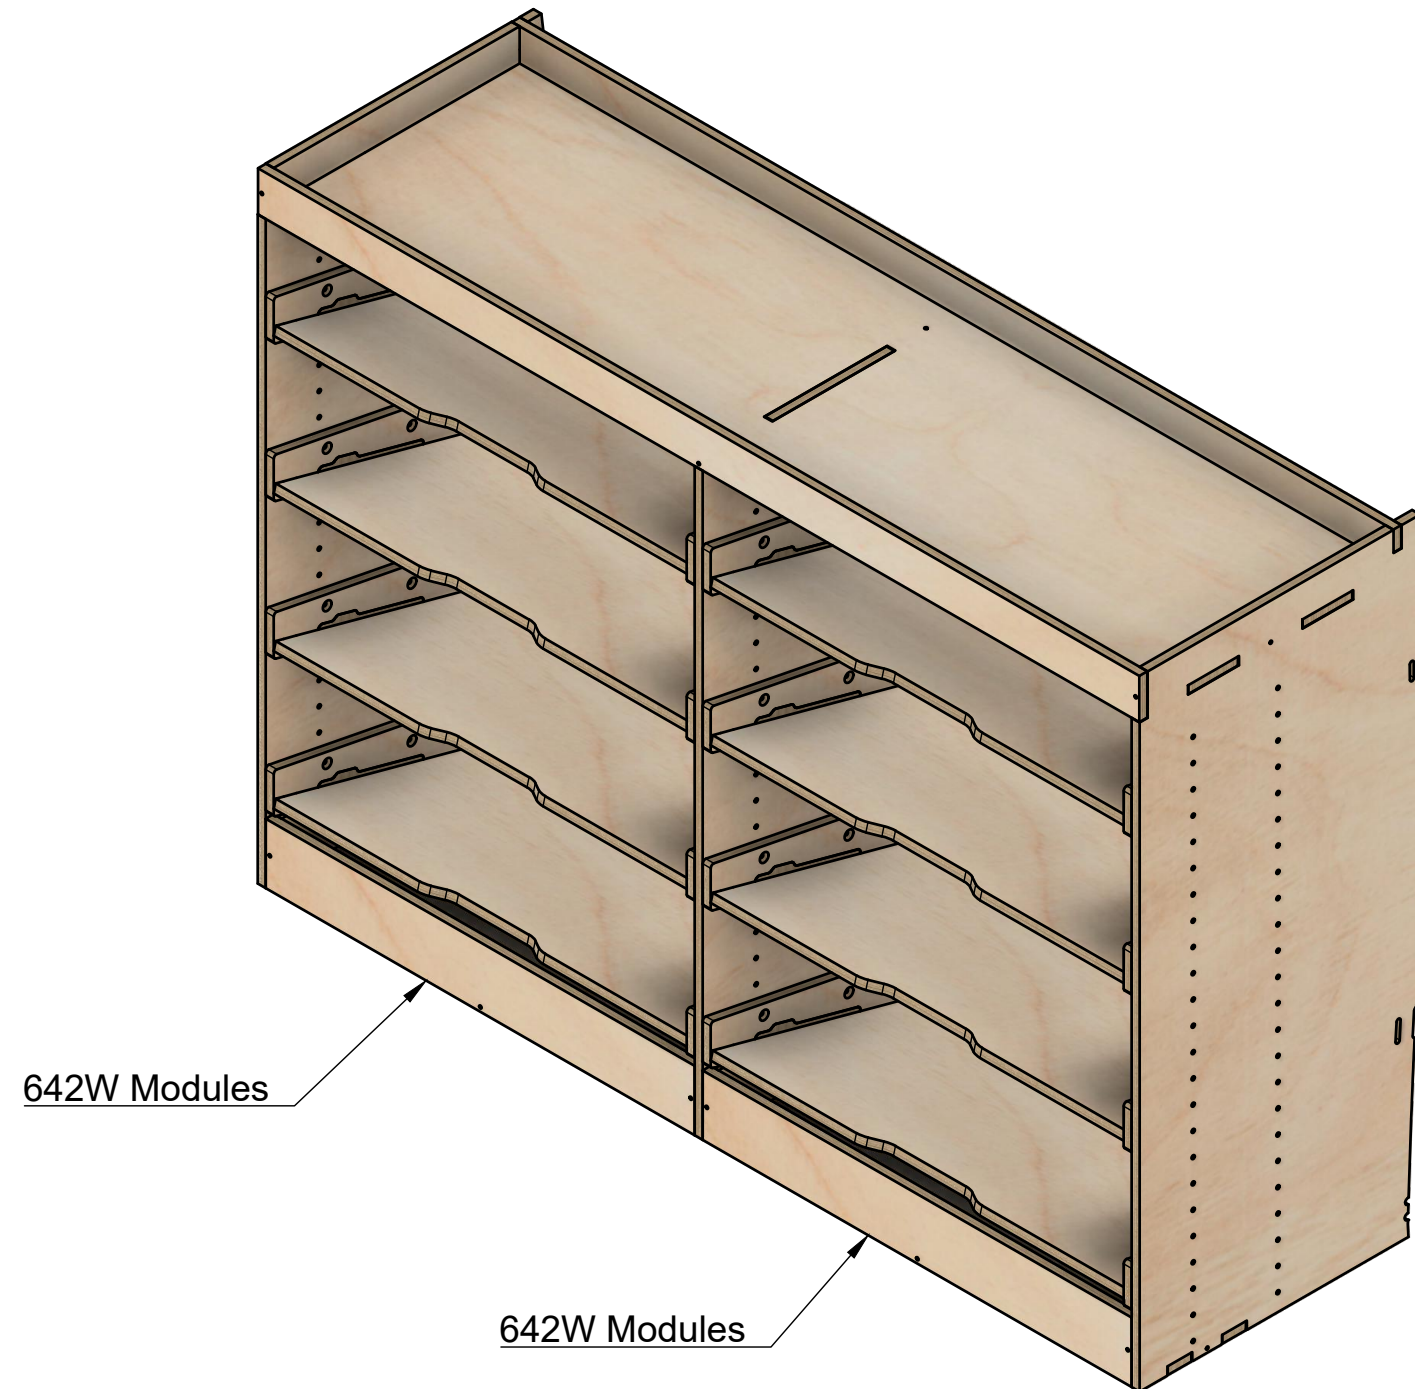

Renault Trafic | 2014on | L2H1 (LWB) | Panel Van
Vauxhall Vivaro | 2014-19 | L2H1 (LWB) | Panel Van
Nissan NV300 | 2016on | L2H1 (LWB) | Panel Van
Fiat Talento | 2016-20 | L2H1 (LWB) | Panel Van

Toolbox Stack No.2 | F374

SKU: TVN_14_L2_PSL_TBS2_F374

Page 1 - Overview

All units in mm

Plywood thickness = 12mm

YOKE VANS
info@yoke-van-kits.co.uk
0208 132 9221

© 2023 Yoke CNC LTD

Renault Trafic | 2014on | L2H1 (LWB) | Panel Van
Vauxhall Vivaro | 2014-19 | L2H1 (LWB) | Panel Van
Nissan NV300 | 2016on | L2H1 (LWB) | Panel Van
Fiat Talento | 2016-20 | L2H1 (LWB) | Panel Van

Toolbox Stack No.2 | F374

SKU: TVN_14_L2_PSL_TBS2_F374

Page 2 - External Dimensions

All units in mm
Plywood thickness = 12mm

Notes

- All dimensions on this page are external.

YOKE VANS
info@yoke-van-kits.co.uk
0208 132 9221