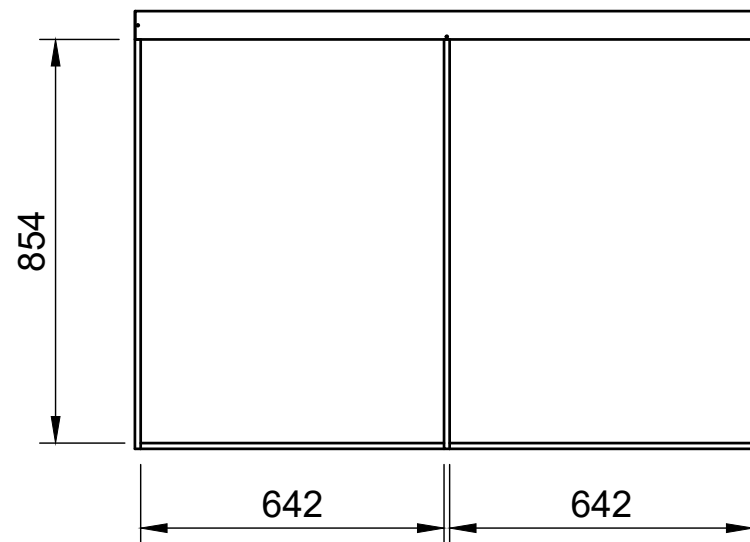

Renault Trafic | 2014on | L2H1 (LWB) | Panel Van
Vauxhall Vivaro | 2014-19 | L2H1 (LWB) | Panel Van
Nissan NV300 | 2016on | L2H1 (LWB) | Panel Van
Fiat Talento | 2016-20 | L2H1 (LWB) | Panel Van

Toolbox Stack No.2 | F374

SKU: TVN_14_L2_PSL_TBS2_F374

Page 3 - Internal Dimensions

All units in mm

Plywood thickness = 12mm

Notes

- All dimensions on this page are internal.

YOKE VANS
info@yoke-van-kits.co.uk
0208 132 9221

© 2023 Yoke CNC LTD