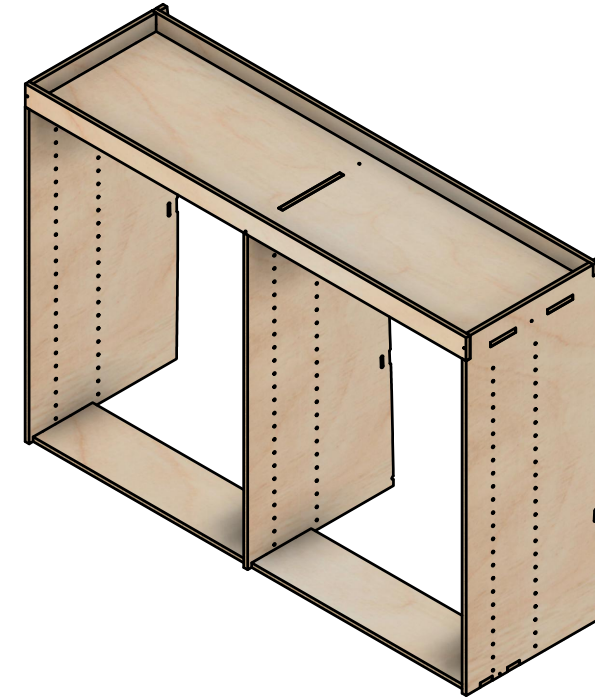

Renault Trafic | 2014on | L2H1 (LWB) | Panel Van
Vauxhall Vivaro | 2014-19 | L2H1 (LWB) | Panel Van
Nissan NV300 | 2016on | L2H1 (LWB) | Panel Van
Fiat Talento | 2016-20 | L2H1 (LWB) | Panel Van

Toolbox Stack No.2 | F374

SKU: TVN_14_L2_PSL_TBS2_F374

Page 3 - Internal Dimensions

All units in mm

Plywood thickness = 12mm

Notes

- All dimensions on this page are internal.

YOKE VANS
info@yoke-van-kits.co.uk
0208 132 9221

© 2023 Yoke CNC LTD