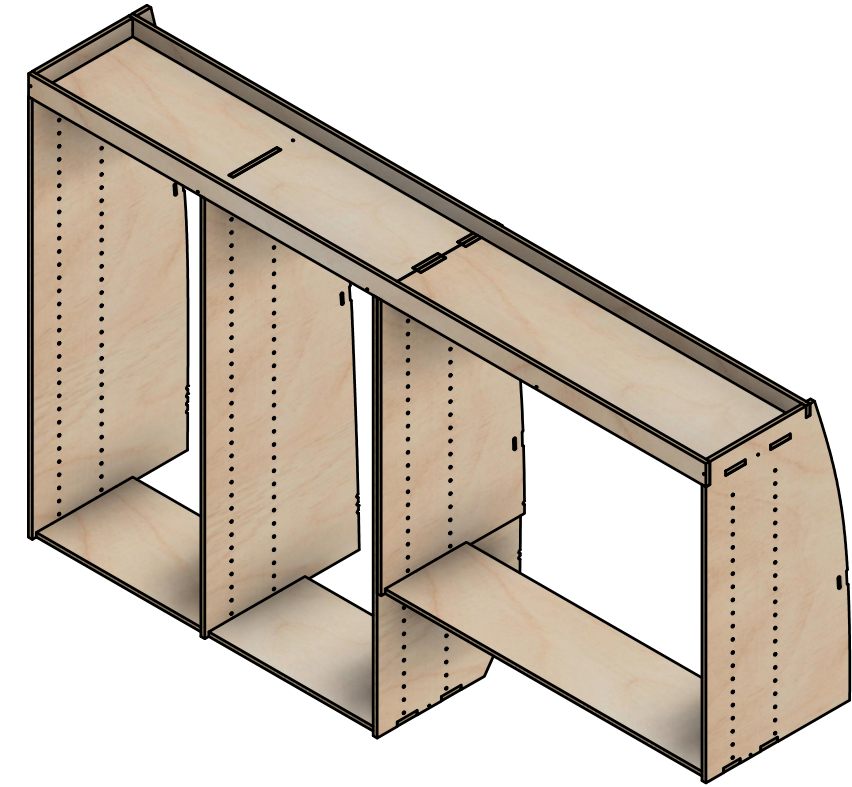

Plywood thickness = 12mm

Notes

- All dimensions on this page are external.

YOKE VANS
info@yoke-van-kits.co.uk
0208 132 9221

Combo No.1 | HLFF 374mm

SKU: VWT56_L1_C1_HF374

Page 3 - Internal Dimensions

All units in mm