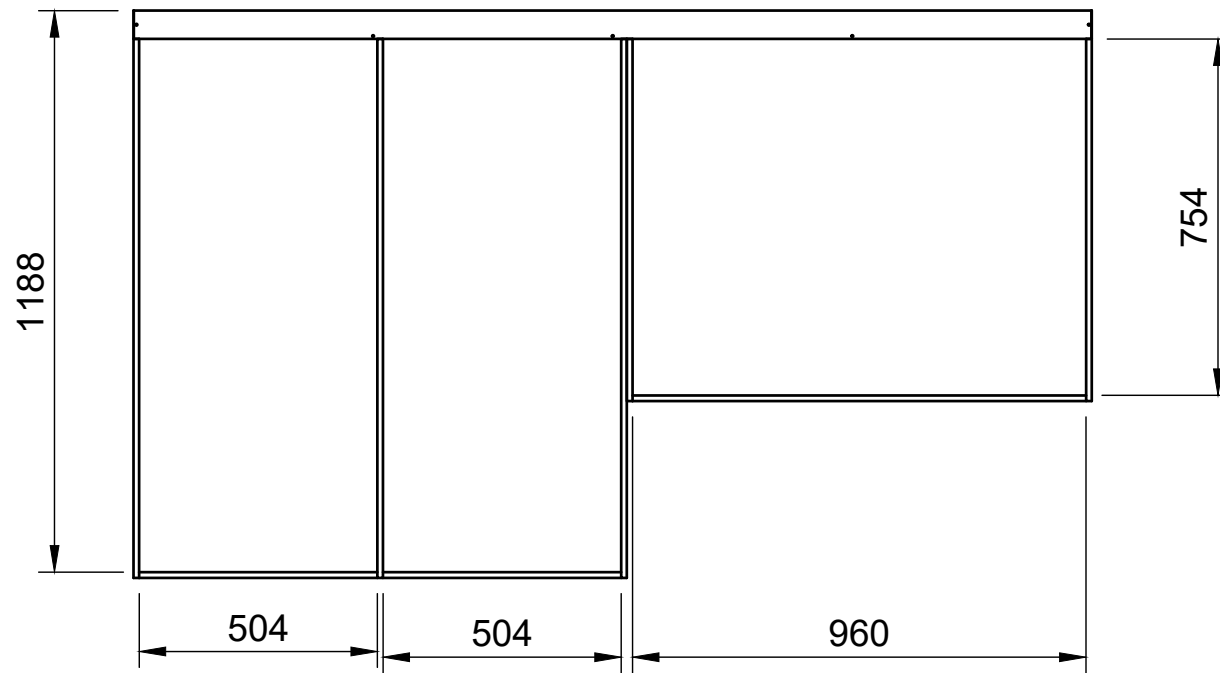

Plywood thickness = 12mm

Notes

- All dimensions on this page are external.

YOKE VANS
info@yoke-van-kits.co.uk
0208 132 9221

Combo No.1 | HLFF 374mm

SKU: VWT56_L1_C1_HF374

Page 3 - Internal Dimensions

All units in mm