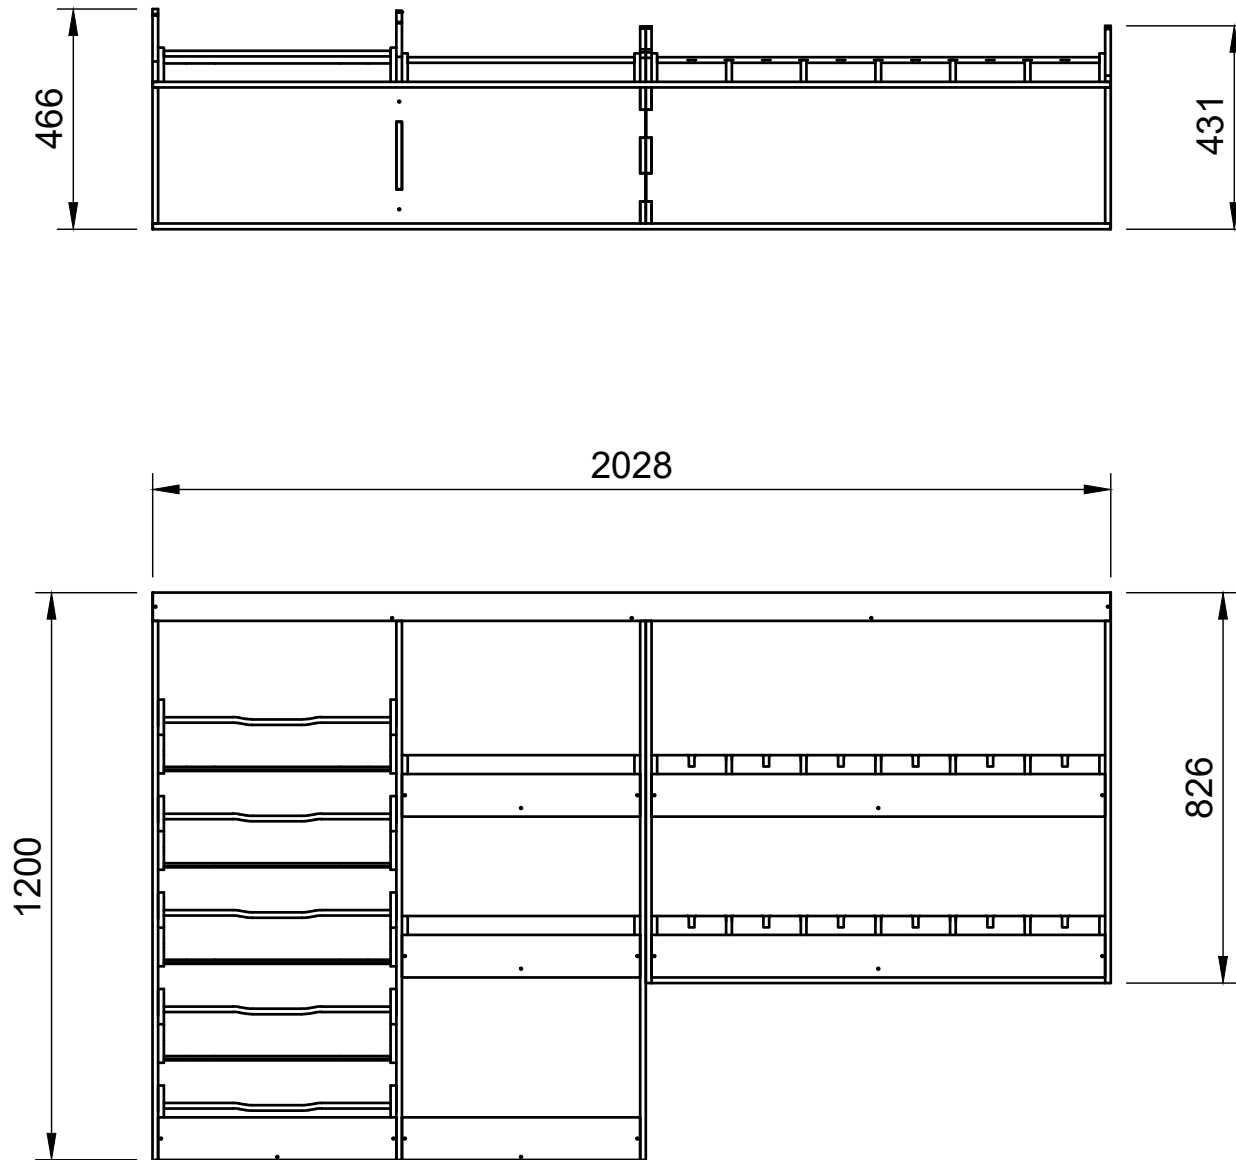

Combo No.1 | HLFF 374mm

SKU: VWT56_L1_C1_HF374

Page 1 - Overview

All units in mm

Plywood thickness = 12mm

Notes

- All modules have up/down adjustability.
- Organiser module dividers are removable/adjustable.

YOKE VANS

info@yoke-van-kits.co.uk

0208 132 9221

© 2023 Yoke CNC LTD

Combo No.1 | HLFF 374mm

SKU: VWT56_L1_C1_HF374

Page 2 - External Dimensions

All units in mm

Plywood thickness = 12mm

Notes

- All dimensions on this page are external.

YOKE VANS
info@yoke-van-kits.co.uk
0208 132 9221

Combo No.1 | HLFF 374mm

SKU: VWT56_L1_C1_HF374

Page 3 - Internal Dimensions

All units in mm

Plywood thickness = 12mm

Notes

- All dimensions on this page are internal.

YOKE VANS
info@yoke-van-kits.co.uk
0208 132 9221

© 2023 Yoke CNC LTD