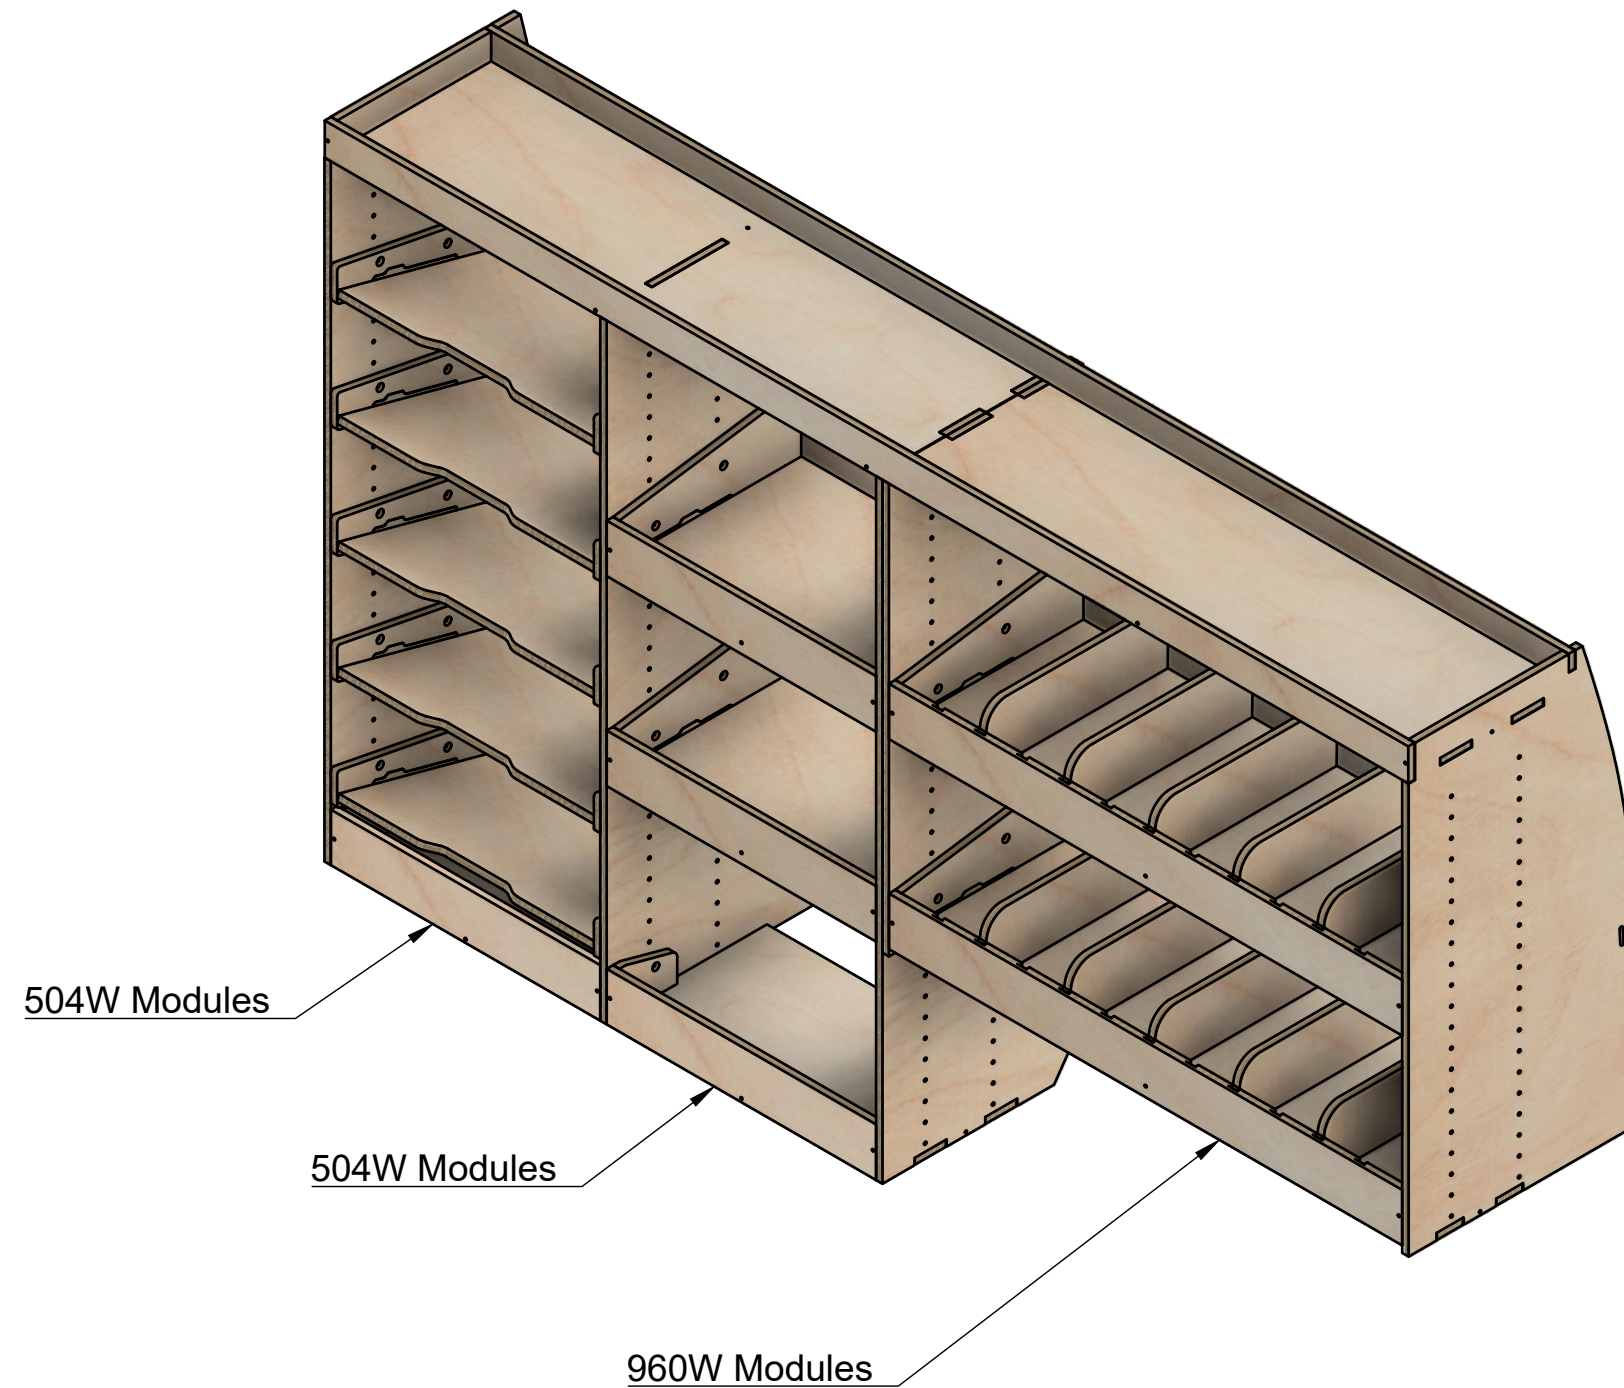

Combo No.1 | HLFF 374mm

SKU: VWT56_L1_C1_HF374

Page 1 - Overview

All units in mm

Plywood thickness = 12mm

Notes

- All modules have up/down adjustability.
- Organiser module dividers are removable/adjustable.

Plywood thickness = 12mm

Notes

- All dimensions on this page are external.

YOKE VANS
info@yoke-van-kits.co.uk
0208 132 9221

Combo No.1 | HLFF 374mm

SKU: VWT56_L1_C1_HF374

Page 3 - Internal Dimensions

All units in mm