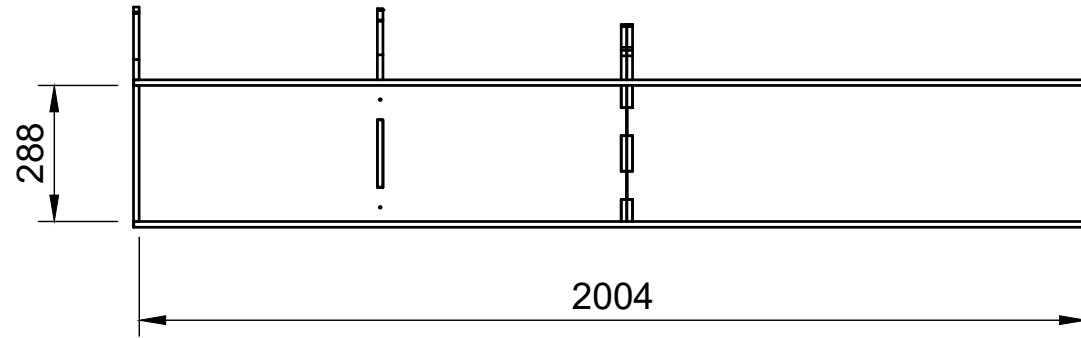

Plywood thickness = 12mm

Notes

- All dimensions on this page are external.

YOKE VANS
info@yoke-van-kits.co.uk
0208 132 9221

Combo No.1 | HLFF 374mm

SKU: VWT56_L1_C1_HF374

Page 3 - Internal Dimensions

All units in mm