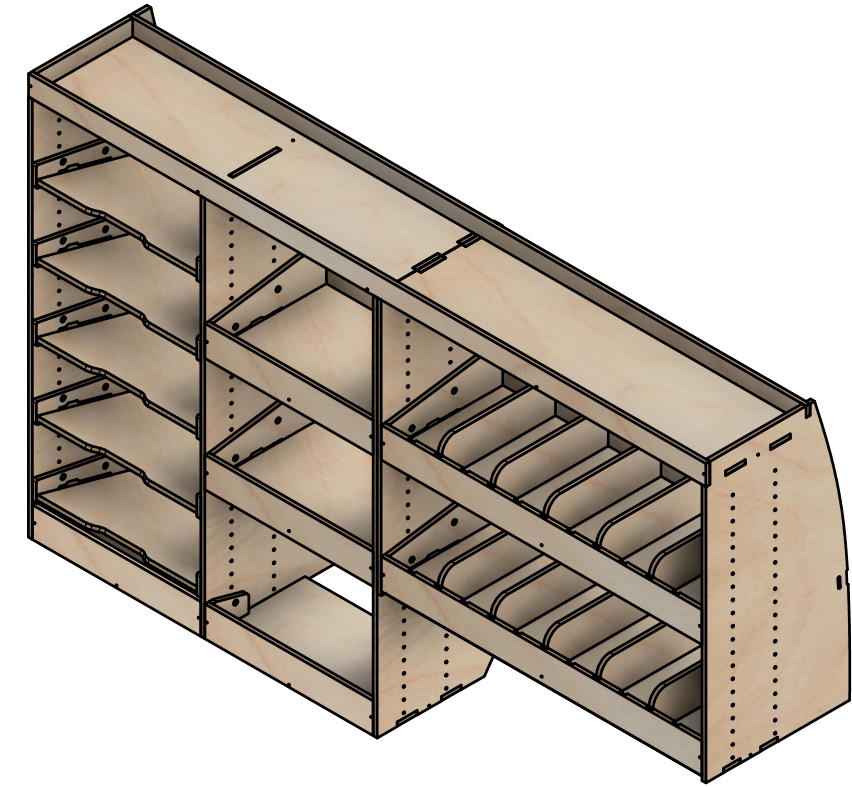

Combo No.1 | HLFF 374mm

SKU: VWT56_L1_C1_HF374

Page 1 - Overview

All units in mm

Plywood thickness = 12mm

Notes

- All modules have up/down adjustability.
- Organiser module dividers are removable/adjustable.

YOKE VANS

info@yoke-van-kits.co.uk

0208 132 9221

© 2023 Yoke CNC LTD

Combo No.1 | HLFF 374mm

SKU: VWT56_L1_C1_HF374

Page 2 - External Dimensions

All units in mm

Plywood thickness = 12mm

Notes

- All dimensions on this page are external.

YOKE VANS
info@yoke-van-kits.co.uk
0208 132 9221

Combo No.1 | HLFF 374mm

SKU: VWT56_L1_C1_HF374

Page 3 - Internal Dimensions

All units in mm