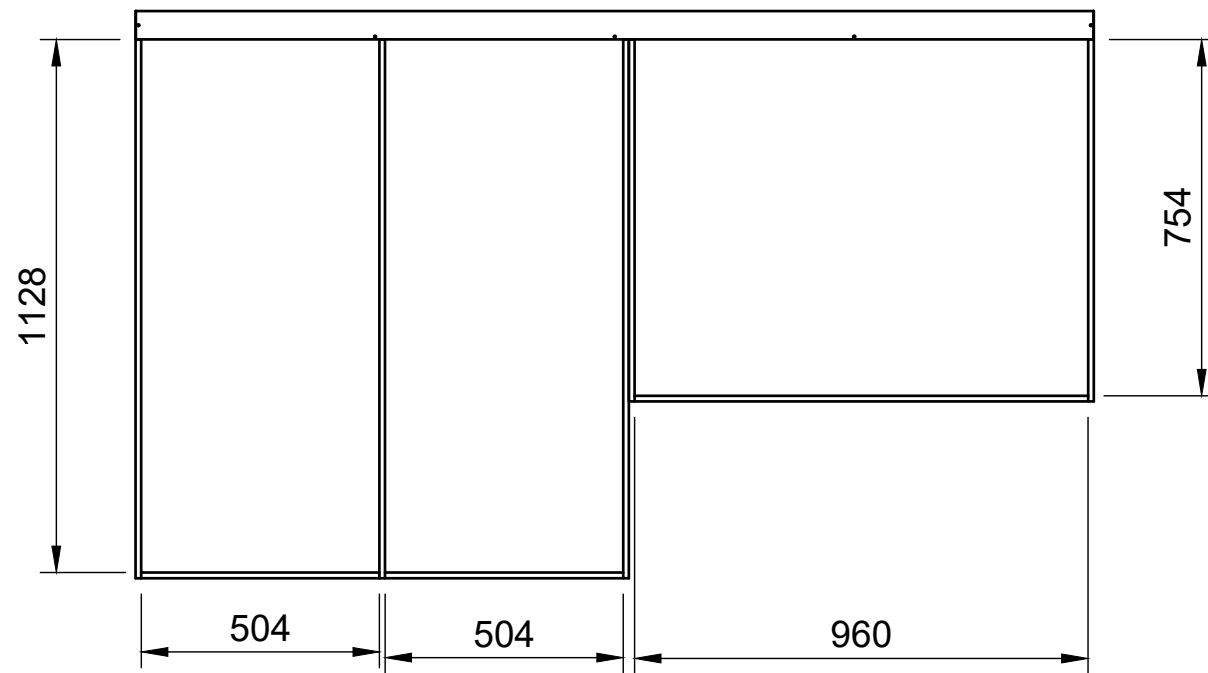

Combo No.4 | HLFF 374mm

SKU: VWT56_L1_C4_HF374

Page 3 - Internal Dimensions

All units in mm

Plywood thickness = 12mm

Notes

- All dimensions on this page are internal.

YOKE VANS
info@yoke-van-kits.co.uk
0208 132 9221

© 2023 Yoke CNC LTD