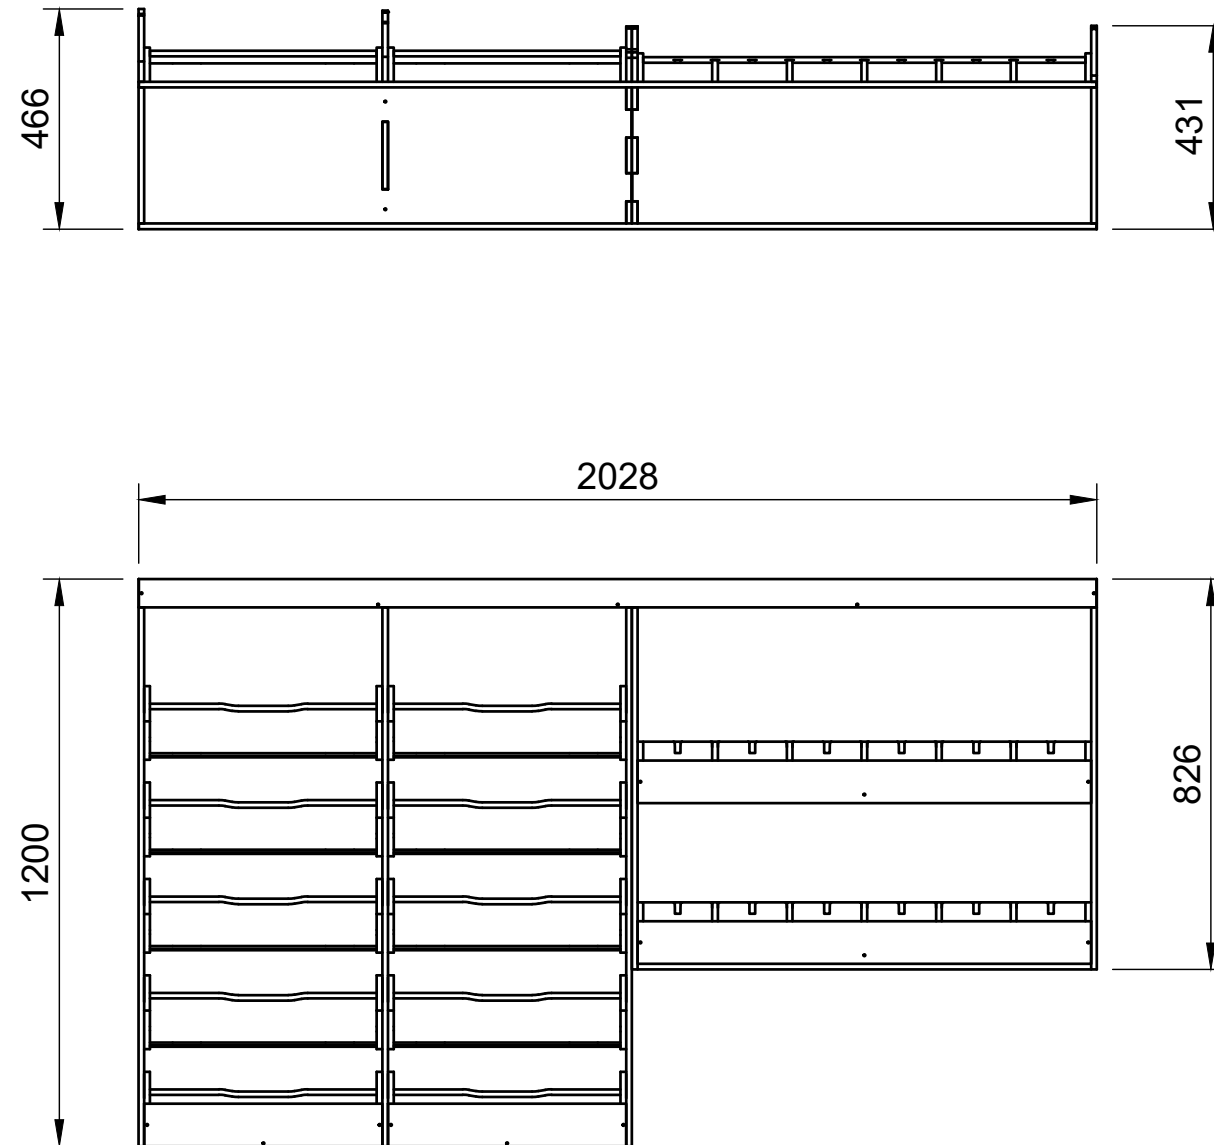

## Page 2 - External Dimensions

All units in mm

Plywood thickness = 12mm