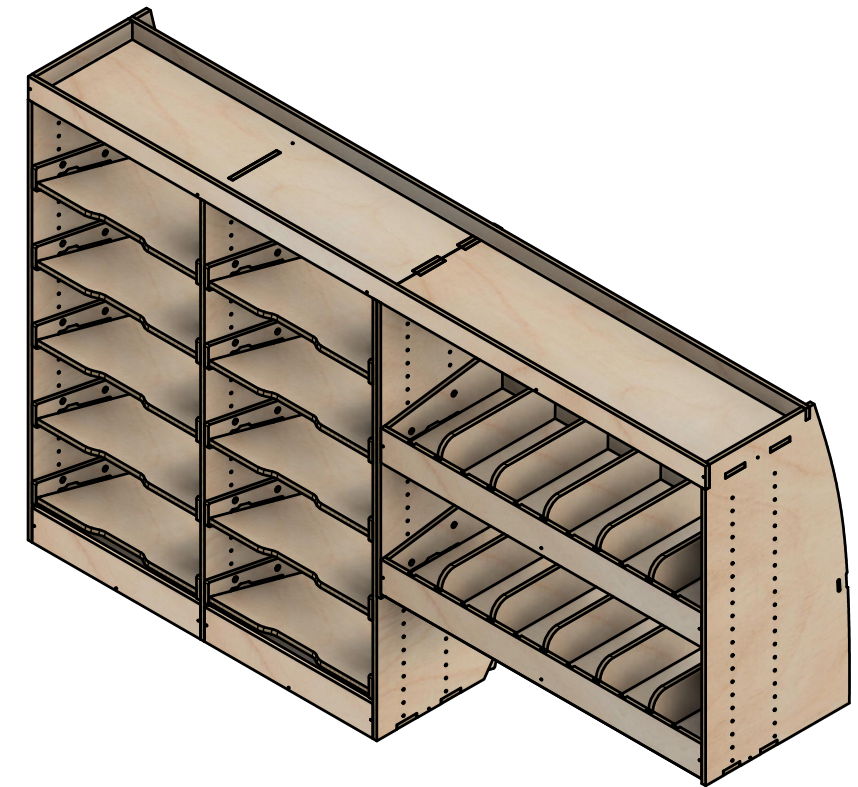

Combo No.4 | HLFF 374mm

SKU: VWT56_L1_C4_HF374

Page 2 - External Dimensions

All units in mm

Plywood thickness = 12mm

Notes

- All units in this page are external.

YOKE VANS
info@yoke-van-kits.co.uk
0208 132 9221