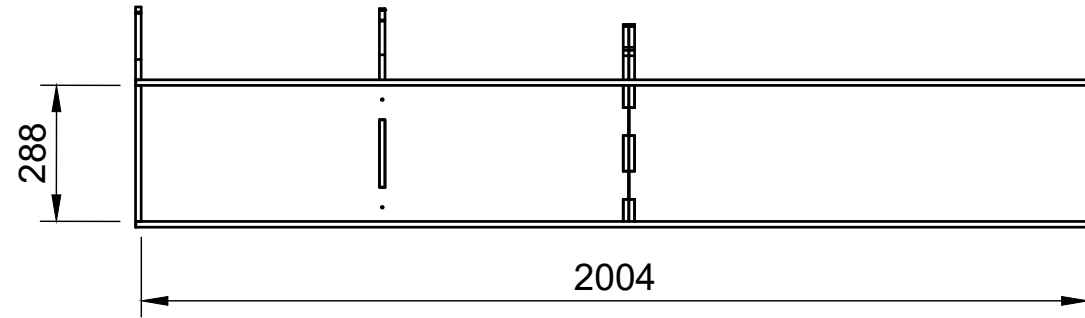

Combo No.4 | HLFF 374mm

SKU: VWT56_L1_C4_HF374

Page 3 - Internal Dimensions

All units in mm

Plywood thickness = 12mm

Notes

- All dimensions on this page are internal.

YOKE VANS
info@yoke-van-kits.co.uk
0208 132 9221

© 2023 Yoke CNC LTD