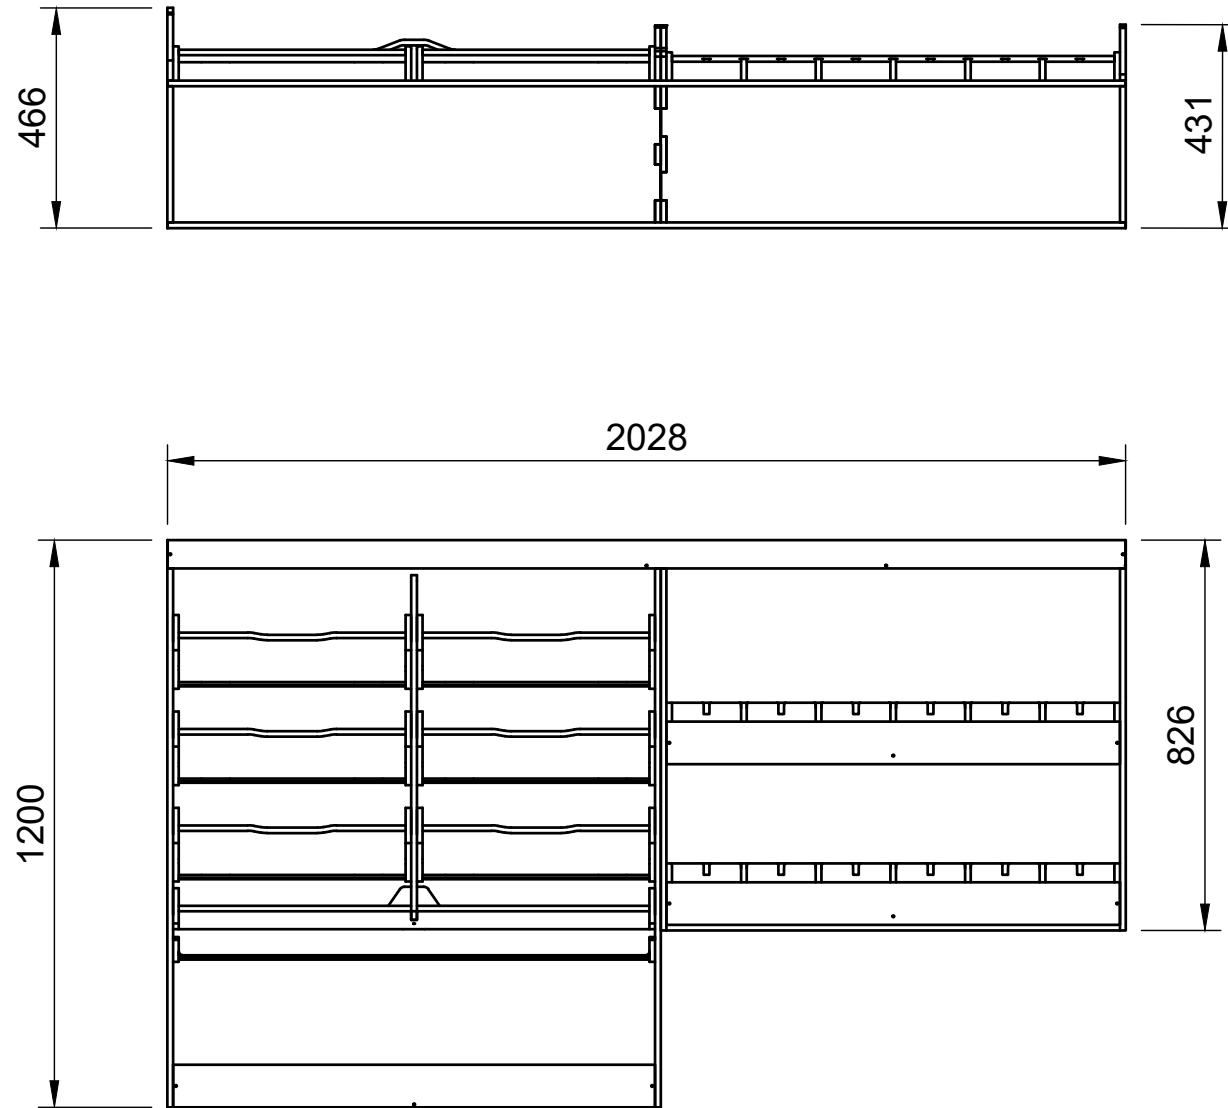

## Page 2 - External Dimensions

All units in mm

Plywood thickness = 12mm