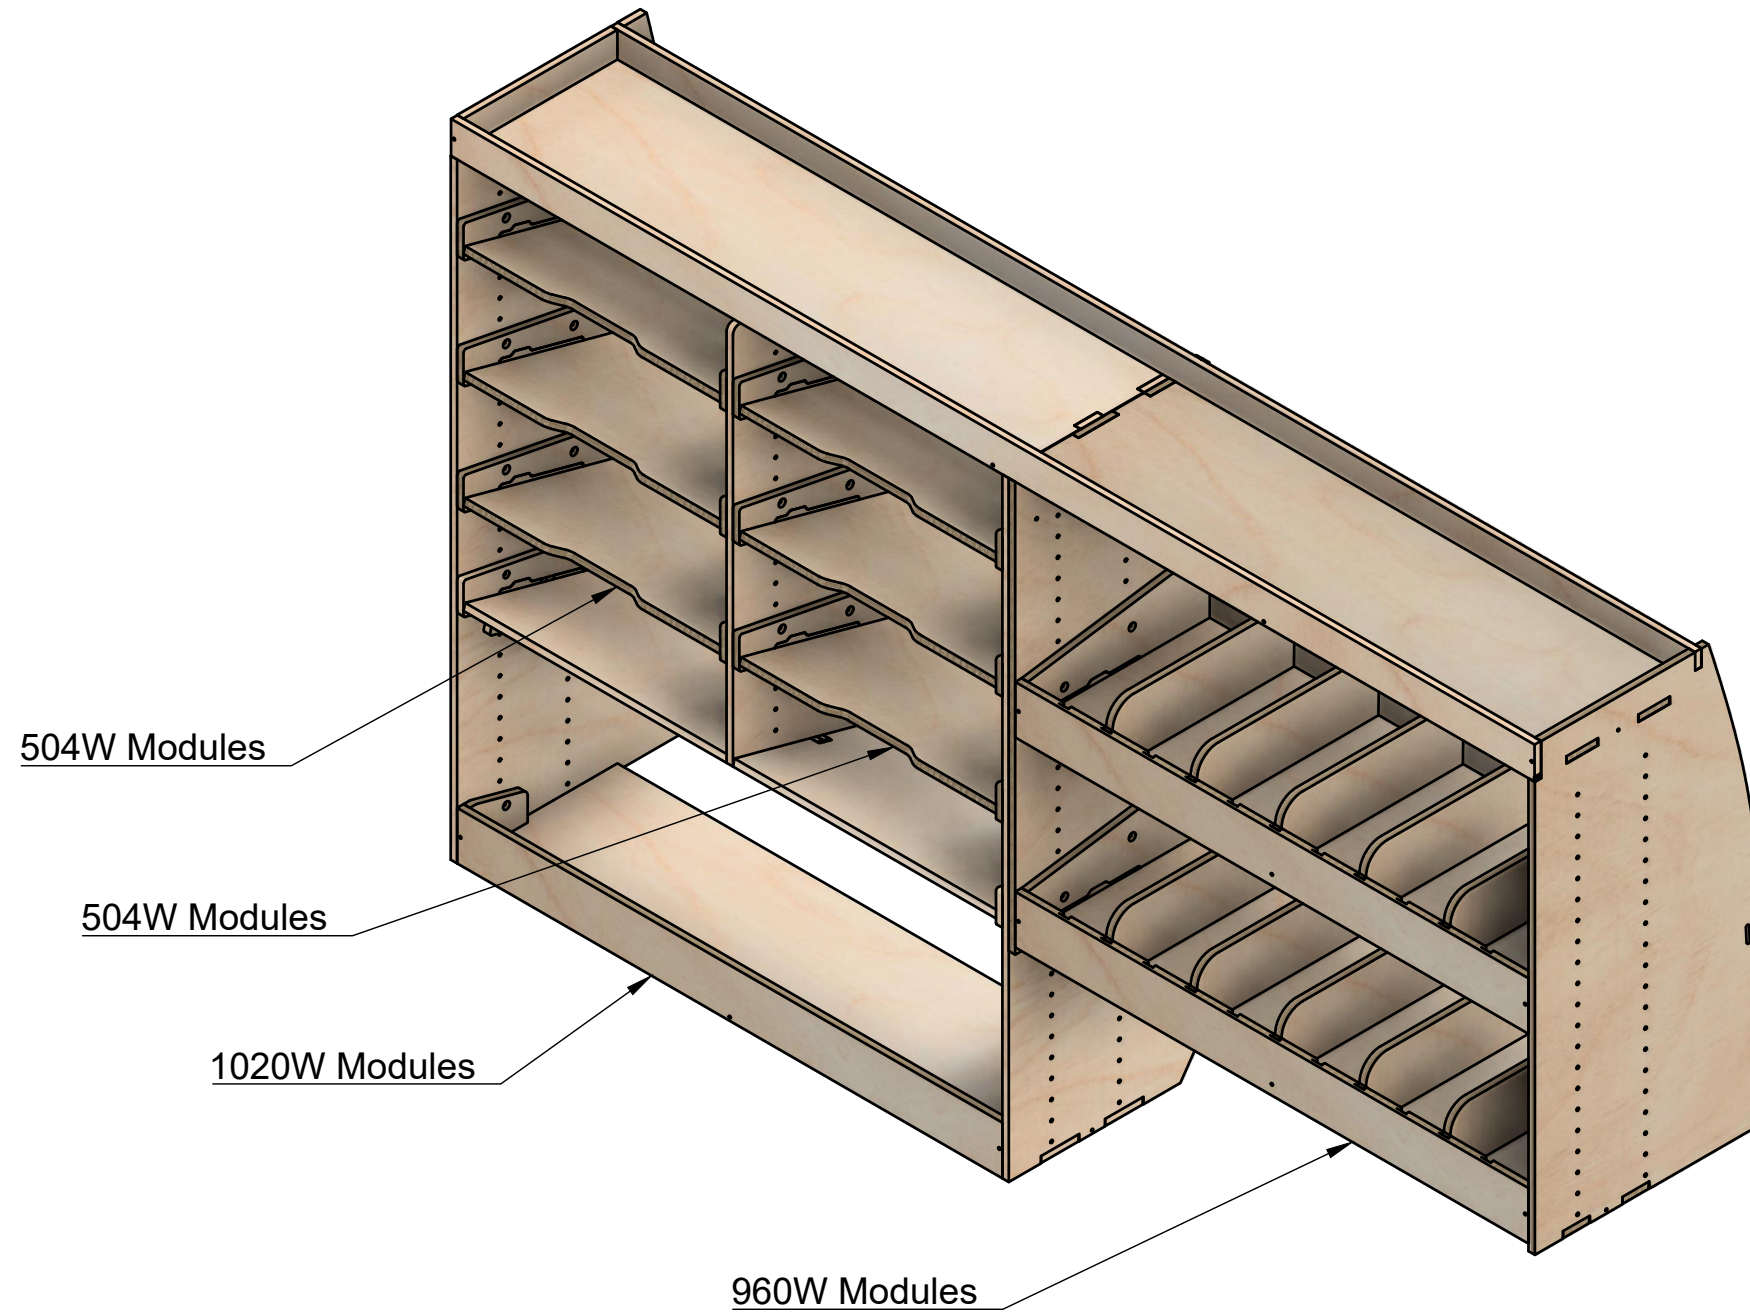

# Combo No.4 Open Underside | HLFF 374mm

SKU: VWT56\_L1\_C4\_OU\_HF374