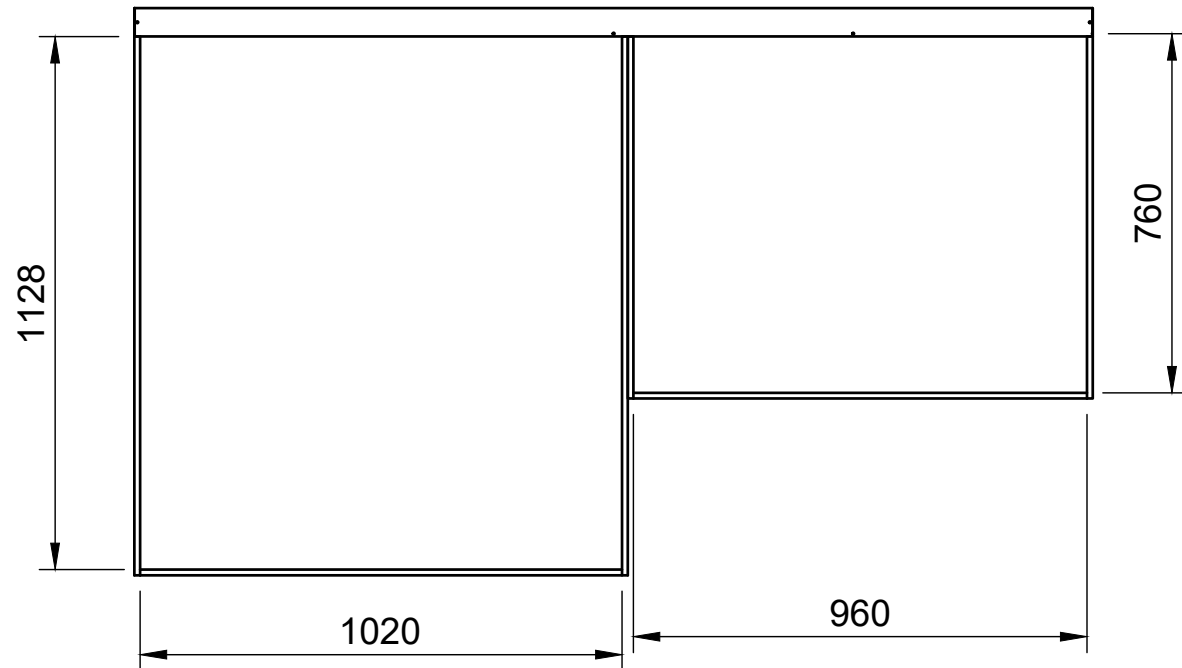

Combo No.4 Open Underside | HLFF 374mm

SKU: VWT56_L1_C4_OU_HF374

Page 3 - Internal Dimensions

All units in mm

Plywood thickness = 12mm

Notes

- All units on this page are internal.

YOKE VANS
info@yoke-van-kits.co.uk
0208 132 9221

© 2023 Yoke CNC LTD