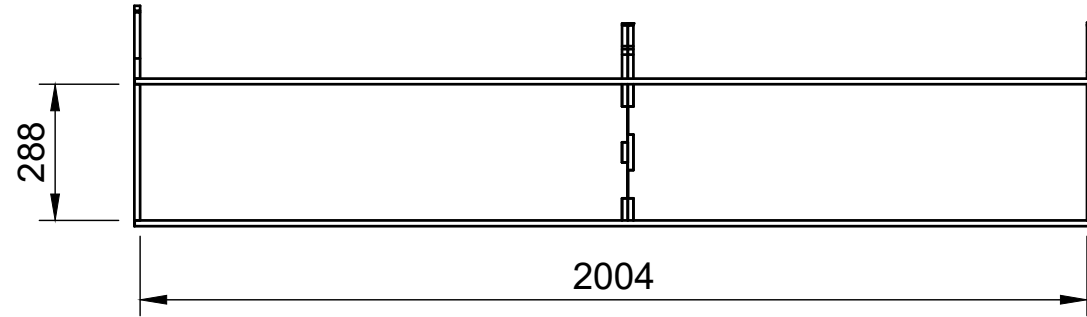

Combo No.4 Open Underside | HLFF 374mm

SKU: VWT56_L1_C4_OU_HF374

Page 3 - Internal Dimensions

All units in mm

Plywood thickness = 12mm

Notes

- All units on this page are internal.

YOKE VANS
info@yoke-van-kits.co.uk
0208 132 9221

© 2023 Yoke CNC LTD