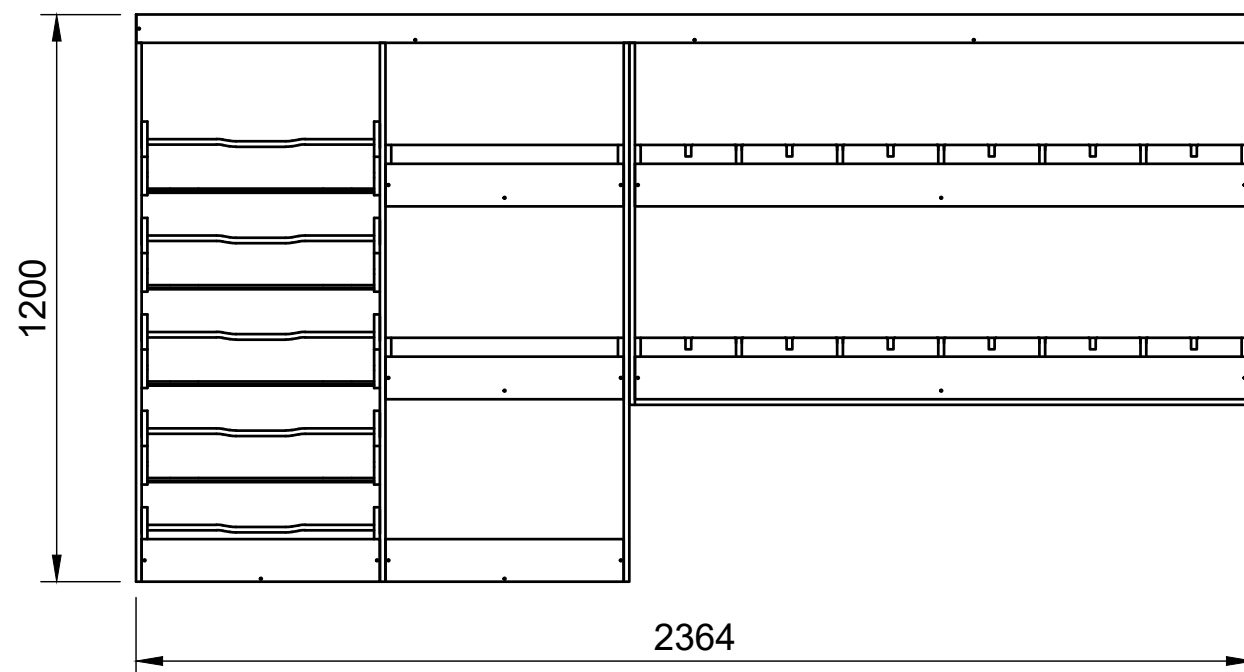

Combo No.1 | HLFF 374mm

SKU: VWT56_L2_C1_HF374

Page 2 - External Dimensions

All units in mm

Plywood thickness = 12mm

Notes

- All dimensions on this page are external.

YOKE VANS

info@yoke-van-kits.co.uk

0208 132 9221

© 2023 Yoke CNC LTD