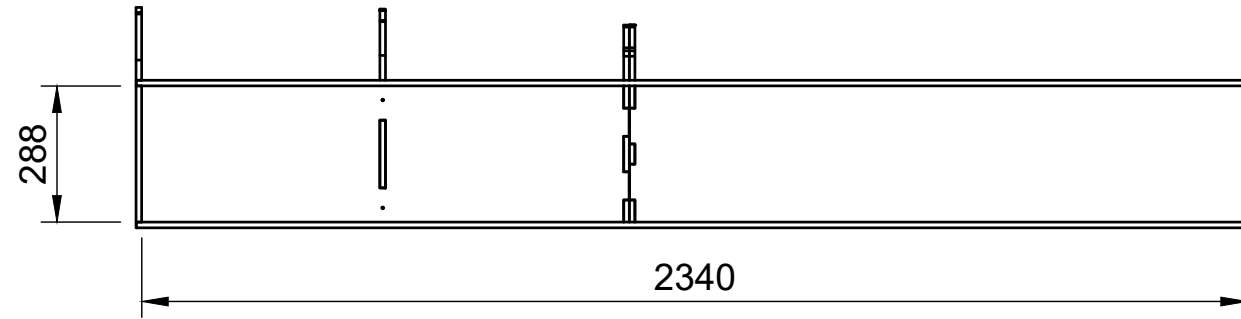

Combo No.1 | HLFF 374mm

SKU: VWT56_L2_C1_HF374

Page 3 - Internal Dimensions

All units in mm

Plywood thickness = 12mm

Notes

- All dimensions on this page are internal.

YOKE VANS
info@yoke-van-kits.co.uk
0208 132 9221

© 2023 Yoke CNC LTD