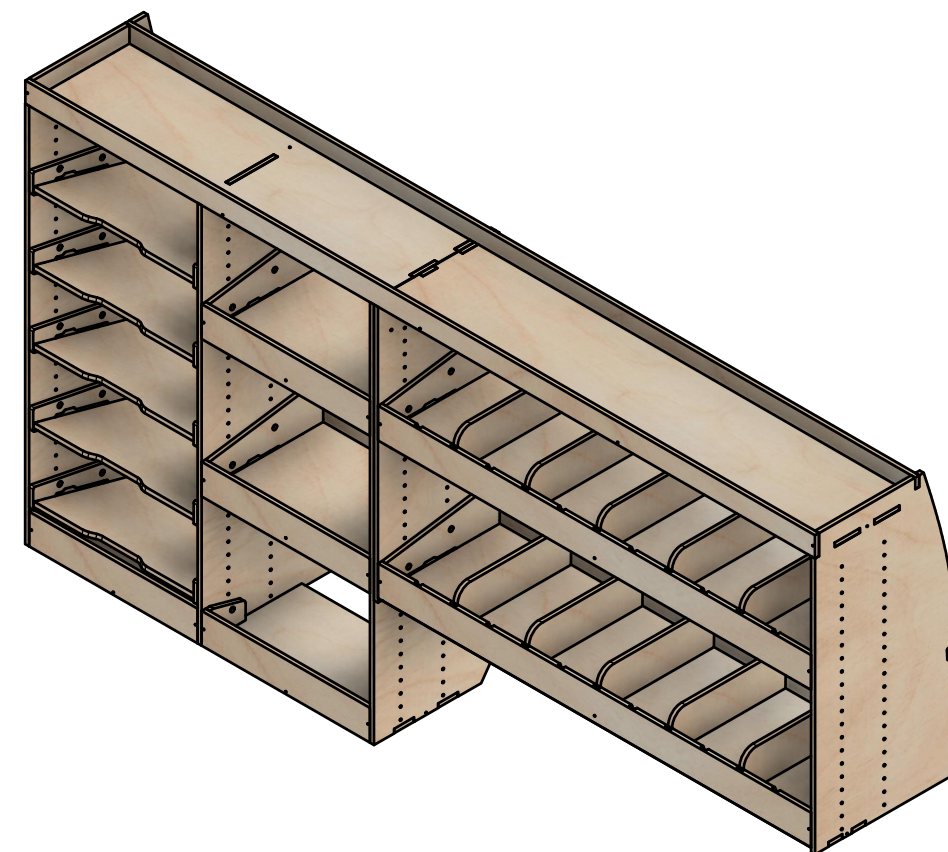

Combo No.1 | HLFF 374mm

SKU: VWT56_L2_C1_HF374

Page 2 - External Dimensions

All units in mm

Plywood thickness = 12mm

Notes

- All dimensions on this page are external.

YOKE VANS

info@yoke-van-kits.co.uk

0208 132 9221

© 2023 Yoke CNC LTD