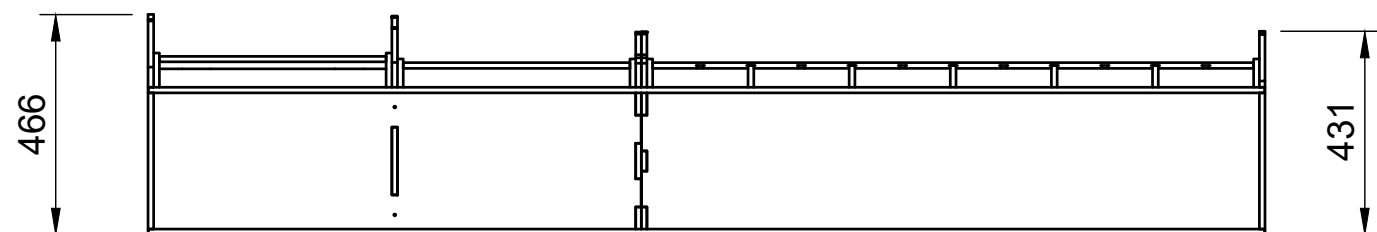

## Page 2 - External Dimensions

All units in mm

Plywood thickness = 12mm