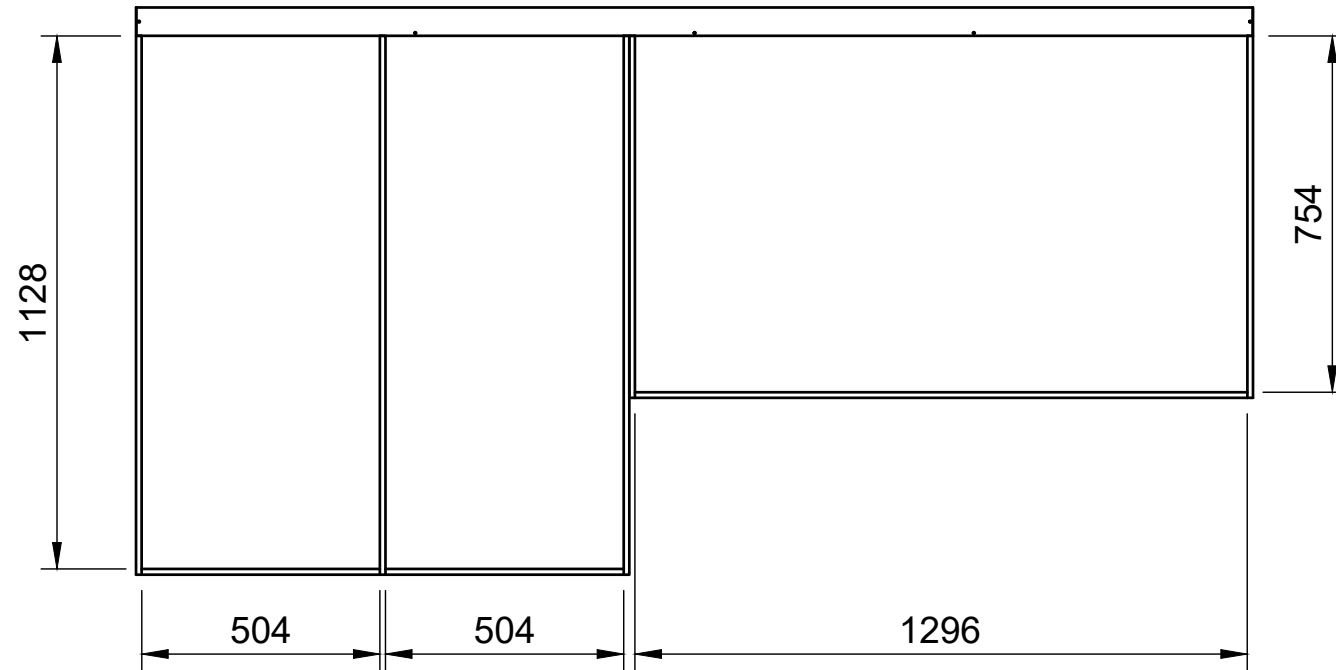

Combo No.1 | HLFF 374mm

SKU: VWT56_L2_C1_HF374

Page 3 - Internal Dimensions

All units in mm

Plywood thickness = 12mm

Notes

- All dimensions on this page are internal.

YOKE VANS
info@yoke-van-kits.co.uk
0208 132 9221

© 2023 Yoke CNC LTD