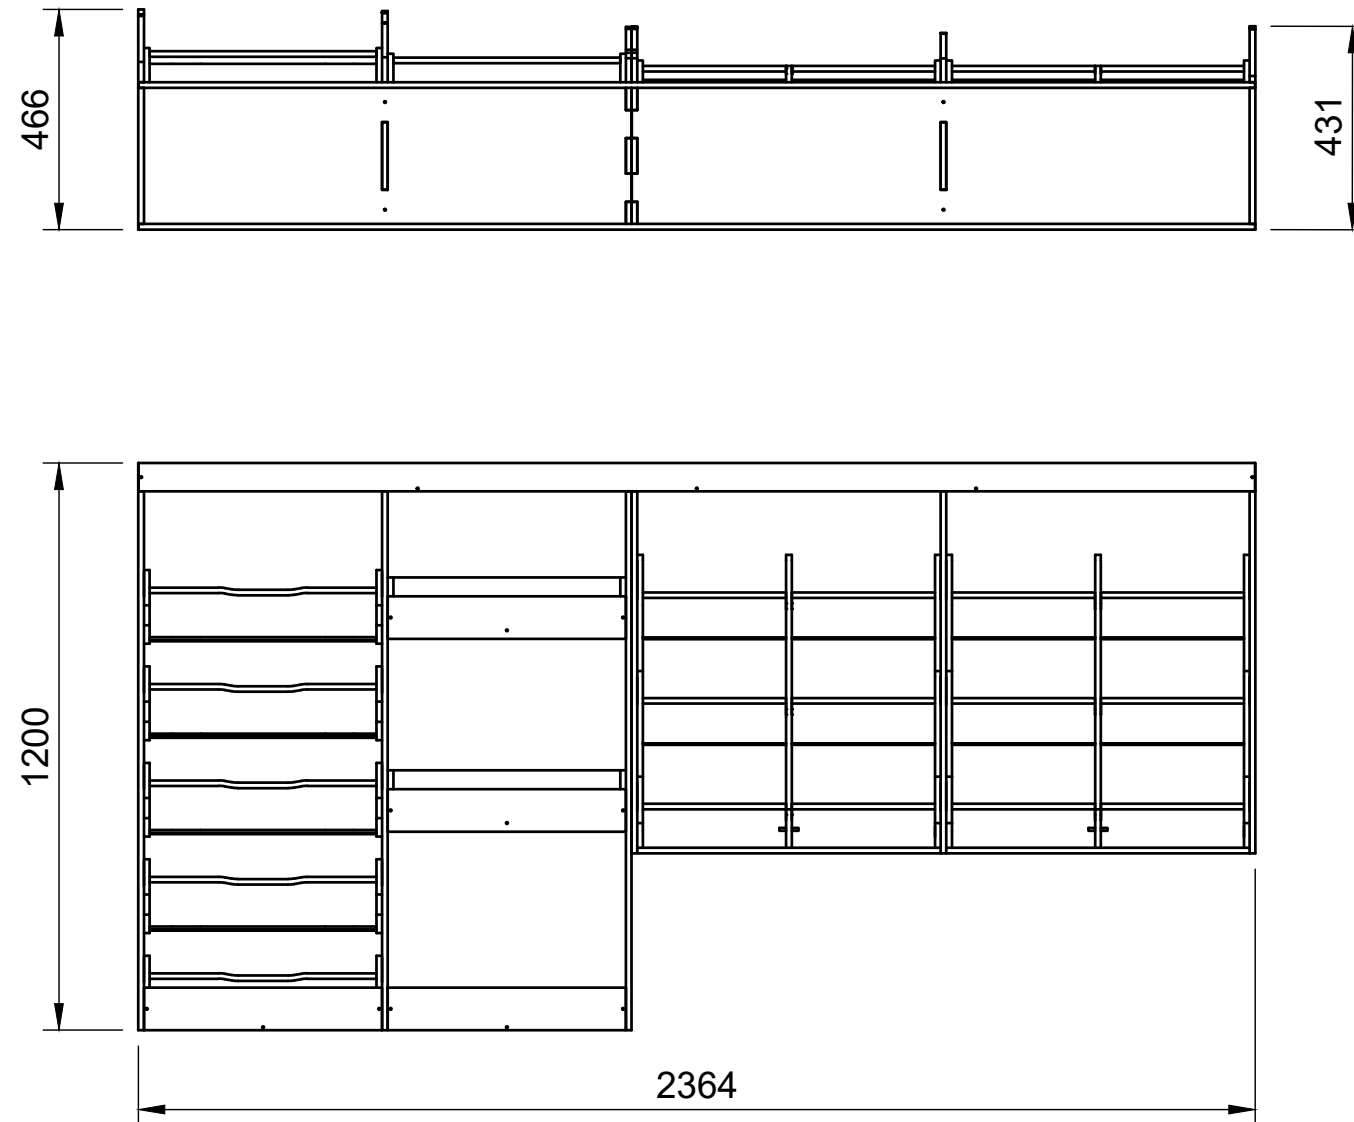

## Page 1 - Overview

All units in mm

Plywood thickness = 12mm

**YOKE VANS**  
info@yoke-van-kits.co.uk  
0208 132 9221

© 2023 Yoke CNC LTD

## Page 2 - External Dimensions

All units in mm

Plywood thickness = 12mm