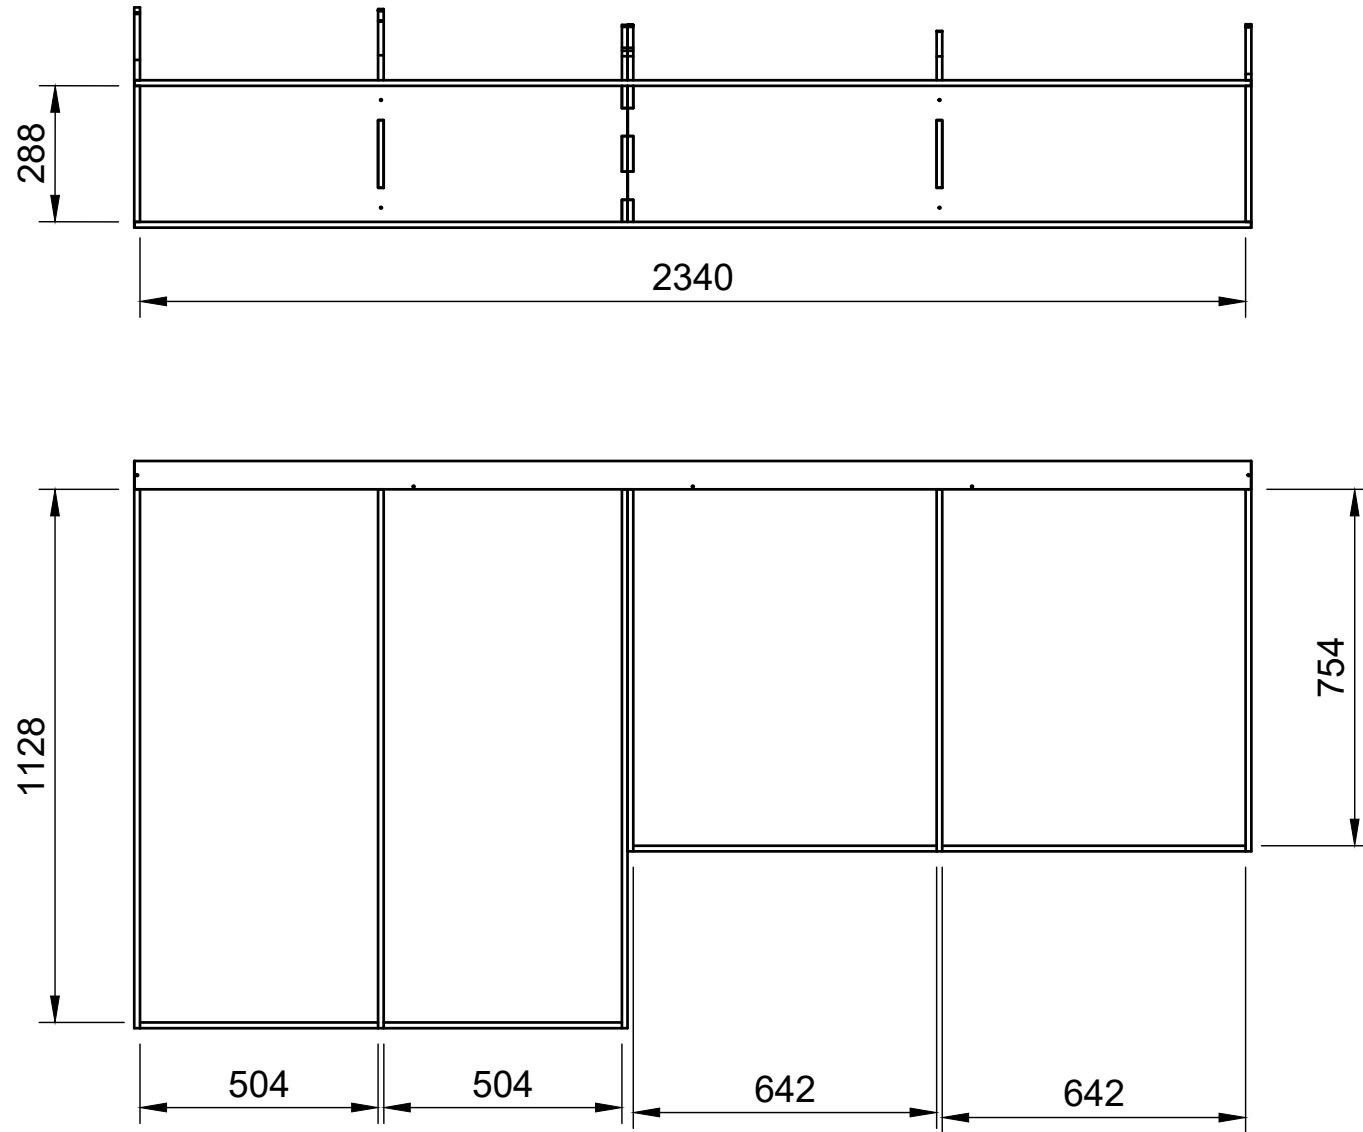

Combo No.9 | HLFF 374mm

SKU: VWT56_L2_C9_HF374

Page 3 - Internal Dimensions

All units in mm

Plywood thickness = 12mm

Notes

- All dimensions on this page are internal.

YOKE VANS
info@yoke-van-kits.co.uk
0208 132 9221

© 2023 Yoke CNC LTD