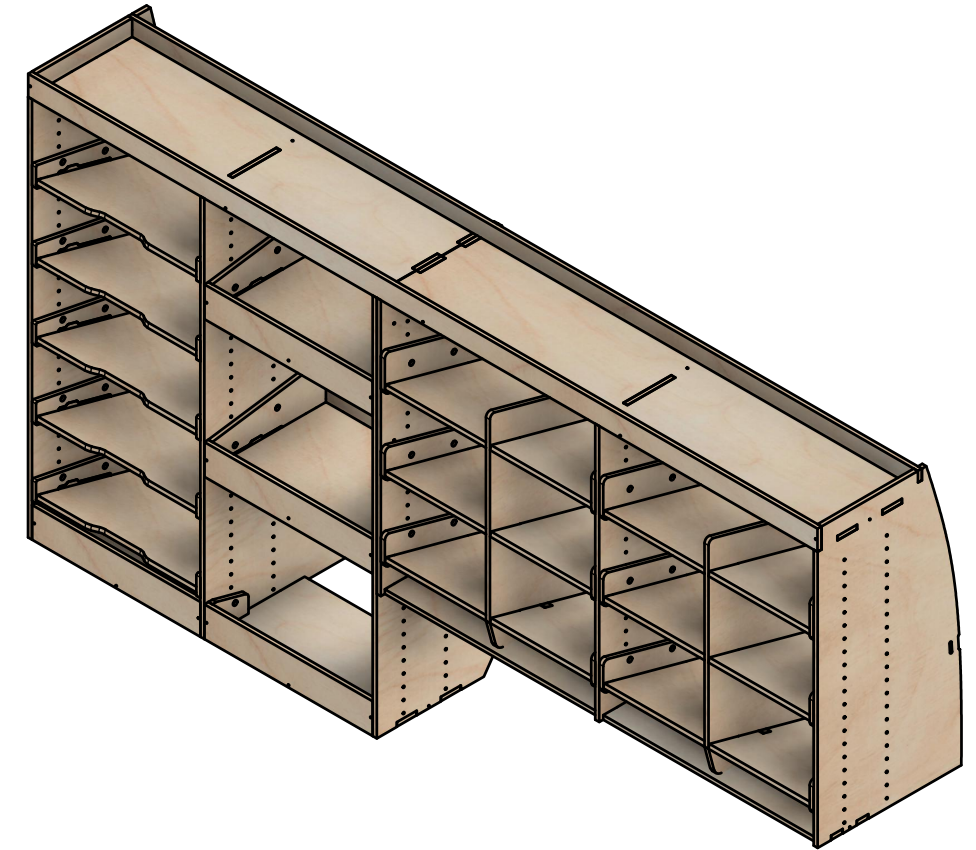

Combo No.9 | HLFF 374mm

SKU: VWT56_L2_C9_HF374

Page 2 - External Dimensions

All units in mm

Plywood thickness = 12mm

Notes

- All dimensions on this page are external.

YOKE VANS

info@yoke-van-kits.co.uk

0208 132 9221

© 2023 Yoke CNC LTD