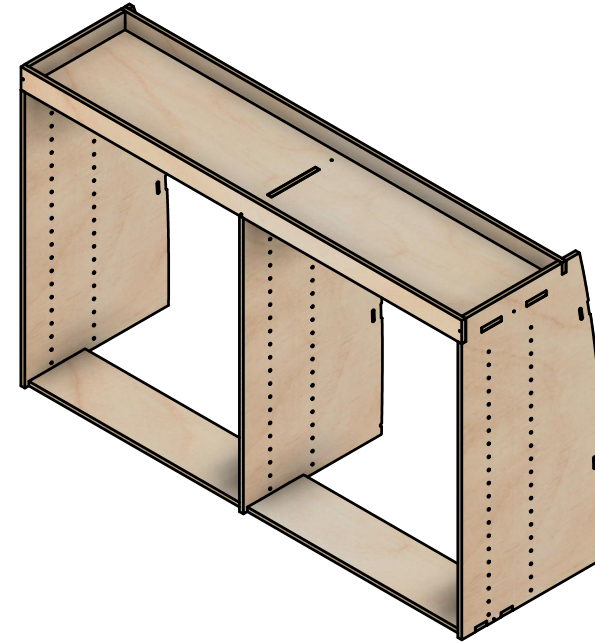

Toolbox Stack No.2 | F374

SKU: VWT56_L2_PSL_TBS2_F374

Toolbox Stack No.2 | F374

SKU: VWT56_L2_PSL_TBS2_F374

Page 2 - External Dimensions

All units in mm

Plywood thickness = 12mm

Notes

- All dimensions on this page are external.

YOKE VANS
info@yoke-van-kits.co.uk
0208 132 9221

© 2023 Yoke CNC LTD

Toolbox Stack No.2 | F374

SKU: VWT56_L2_PSL_TBS2_F374

Page 3 - Internal Dimensions

All units in mm