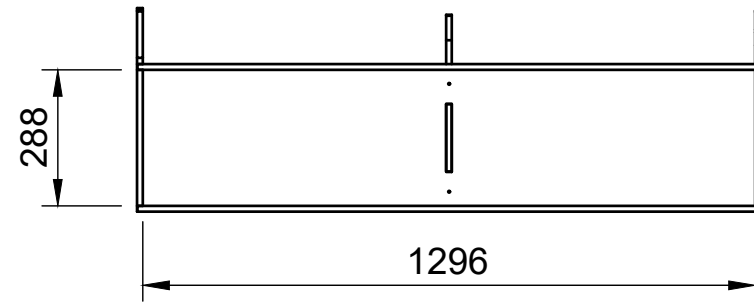

Toolbox Stack No.2 | F374

SKU: VWT56_L2_PSL_TBS2_F374

Toolbox Stack No.2 | F374

SKU: VWT56_L2_PSL_TBS2_F374

Page 2 - External Dimensions

All units in mm

Plywood thickness = 12mm

Notes

- All dimensions on this page are external.

YOKE VANS
info@yoke-van-kits.co.uk
0208 132 9221

© 2023 Yoke CNC LTD

Toolbox Stack No.2 | F374

SKU: VWT56_L2_PSL_TBS2_F374

Page 3 - Internal Dimensions

All units in mm

Plywood thickness = 12mm

Notes

- All dimensions on this page are internal.

YOKE VANS
info@yoke-van-kits.co.uk
0208 132 9221

© 2023 Yoke CNC LTD