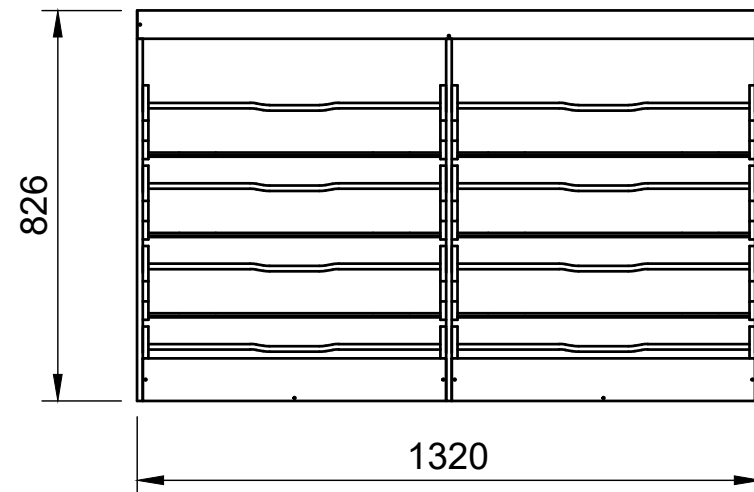

Toolbox Stack No.2 | F374

SKU: VWT56_L2_PSL_TBS2_F374

Toolbox Stack No.2 | F374

SKU: VWT56_L2_PSL_TBS2_F374

Page 2 - External Dimensions

All units in mm

Plywood thickness = 12mm

Notes

- All dimensions on this page are external.

YOKE VANS
info@yoke-van-kits.co.uk
0208 132 9221

© 2023 Yoke CNC LTD

Toolbox Stack No.2 | F374

SKU: VWT56_L2_PSL_TBS2_F374

Page 3 - Internal Dimensions

All units in mm

Plywood thickness = 12mm

Notes

- All dimensions on this page are internal.

YOKE VANS
info@yoke-van-kits.co.uk
0208 132 9221

© 2023 Yoke CNC LTD