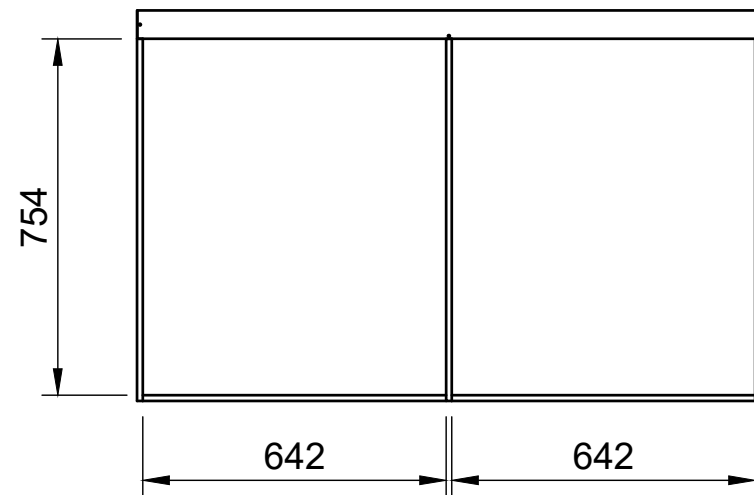

Toolbox Stack No.2 | F374

SKU: VWT56_L2_PSL_TBS2_F374

Toolbox Stack No.2 | F374

SKU: VWT56_L2_PSL_TBS2_F374

Page 2 - External Dimensions

All units in mm

Plywood thickness = 12mm

Notes

- All dimensions on this page are external.

YOKE VANS
info@yoke-van-kits.co.uk
0208 132 9221

© 2023 Yoke CNC LTD

Toolbox Stack No.2 | F374

SKU: VWT56_L2_PSL_TBS2_F374

Page 3 - Internal Dimensions

All units in mm

Plywood thickness = 12mm

Notes

- All dimensions on this page are internal.

YOKE VANS
info@yoke-van-kits.co.uk
0208 132 9221

© 2023 Yoke CNC LTD