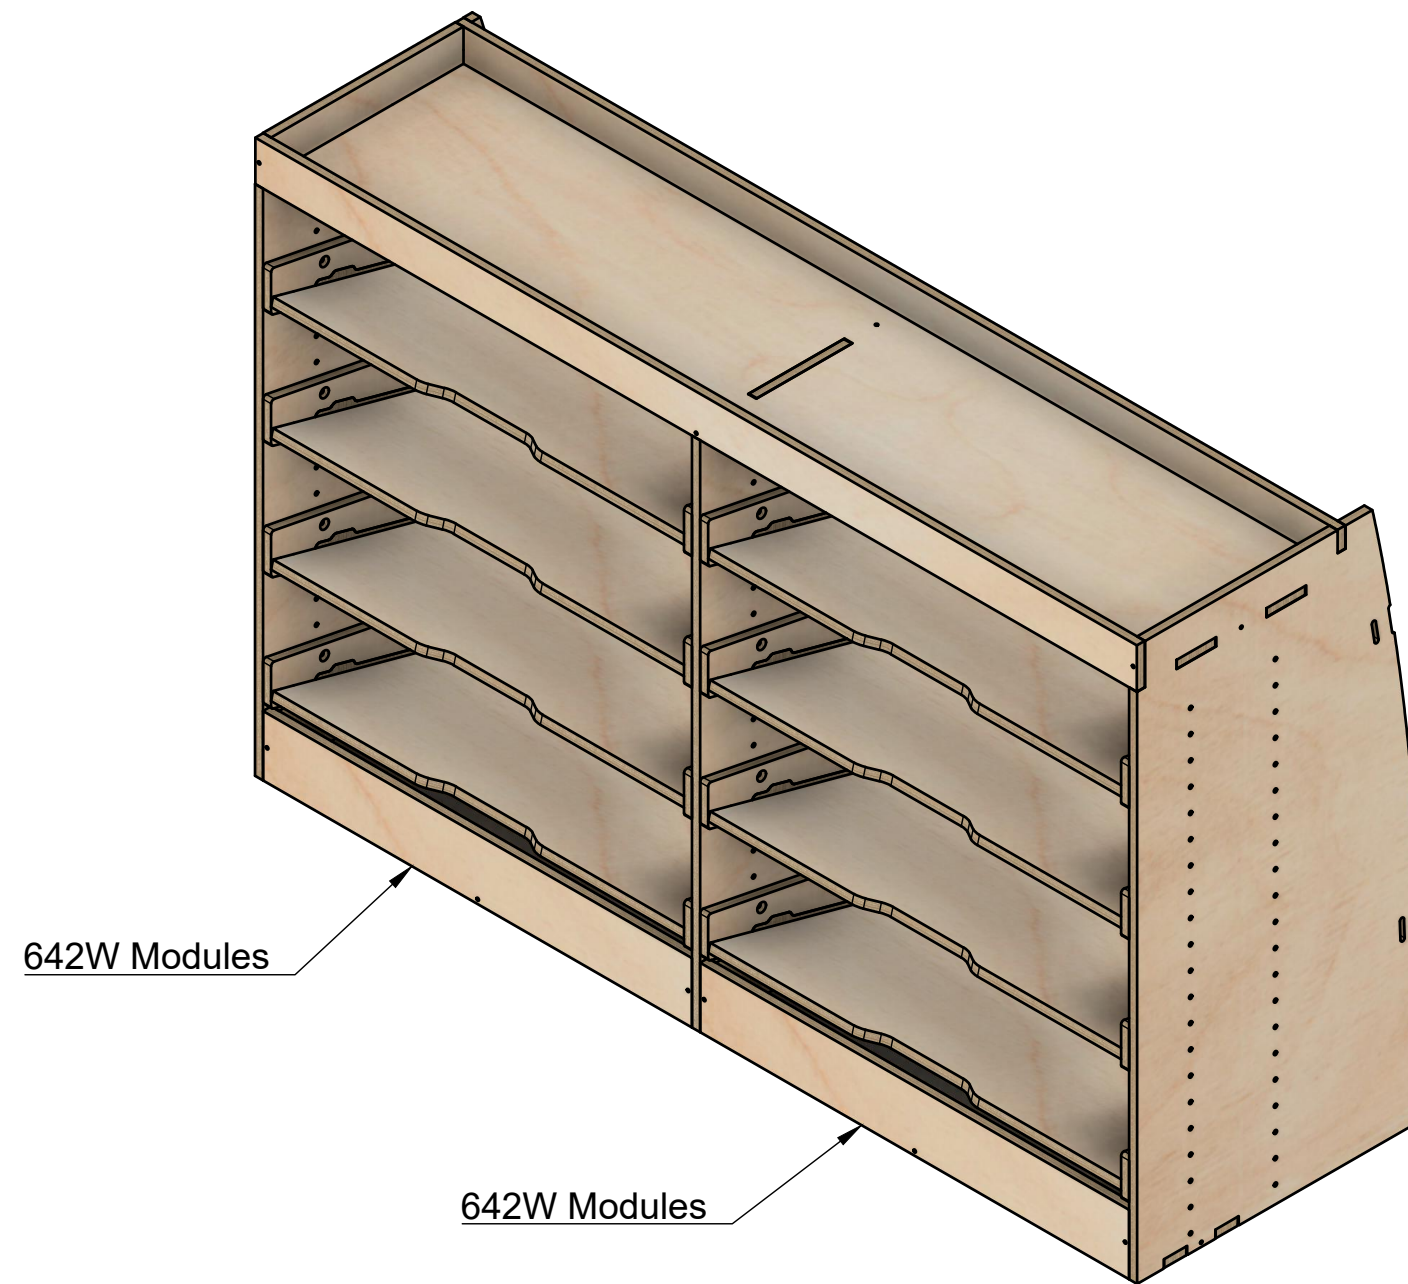

Toolbox Stack No.2 | F374

SKU: VWT56_L2_PSL_TBS2_F374

Toolbox Stack No.2 | F374

SKU: VWT56_L2_PSL_TBS2_F374

Page 2 - External Dimensions

All units in mm

Plywood thickness = 12mm

Notes

- All dimensions on this page are external.

YOKE VANS
info@yoke-van-kits.co.uk
0208 132 9221

© 2023 Yoke CNC LTD

Toolbox Stack No.2 | F374

SKU: VWT56_L2_PSL_TBS2_F374

Page 3 - Internal Dimensions

All units in mm