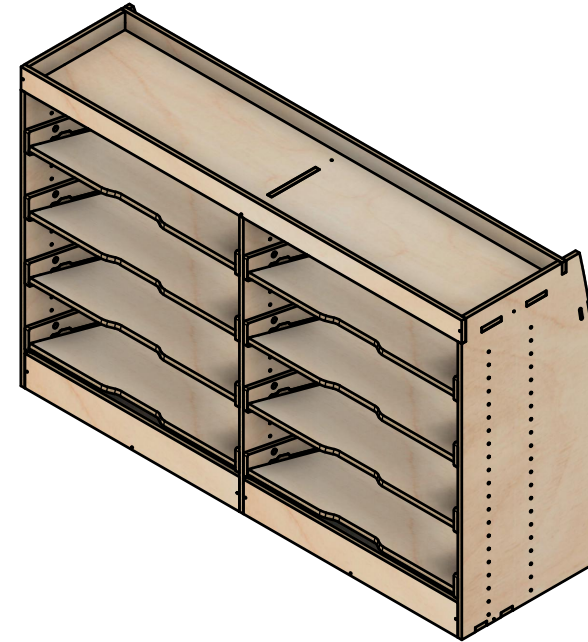

Toolbox Stack No.2 | F374

SKU: VWT56_L2_PSL_TBS2_F374

Toolbox Stack No.2 | F374

SKU: VWT56_L2_PSL_TBS2_F374

Page 2 - External Dimensions

All units in mm

Plywood thickness = 12mm

Notes

- All dimensions on this page are external.

YOKE VANS
info@yoke-van-kits.co.uk
0208 132 9221

© 2023 Yoke CNC LTD

Toolbox Stack No.2 | F374

SKU: VWT56_L2_PSL_TBS2_F374

Page 3 - Internal Dimensions

All units in mm