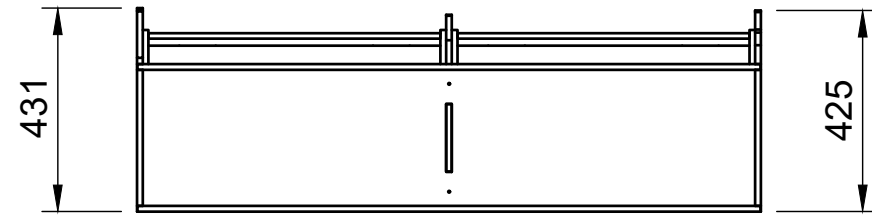

Toolbox Stack No.2 | F374

SKU: VWT56_L2_PSL_TBS2_F374

Toolbox Stack No.2 | F374

SKU: VWT56_L2_PSL_TBS2_F374

Page 2 - External Dimensions

All units in mm

Plywood thickness = 12mm

Notes

- All dimensions on this page are external.

YOKE VANS
info@yoke-van-kits.co.uk
0208 132 9221

© 2023 Yoke CNC LTD

Toolbox Stack No.2 | F374

SKU: VWT56_L2_PSL_TBS2_F374

Page 3 - Internal Dimensions

All units in mm

Plywood thickness = 12mm

Notes

- All dimensions on this page are internal.

YOKE VANS
info@yoke-van-kits.co.uk
0208 132 9221

© 2023 Yoke CNC LTD