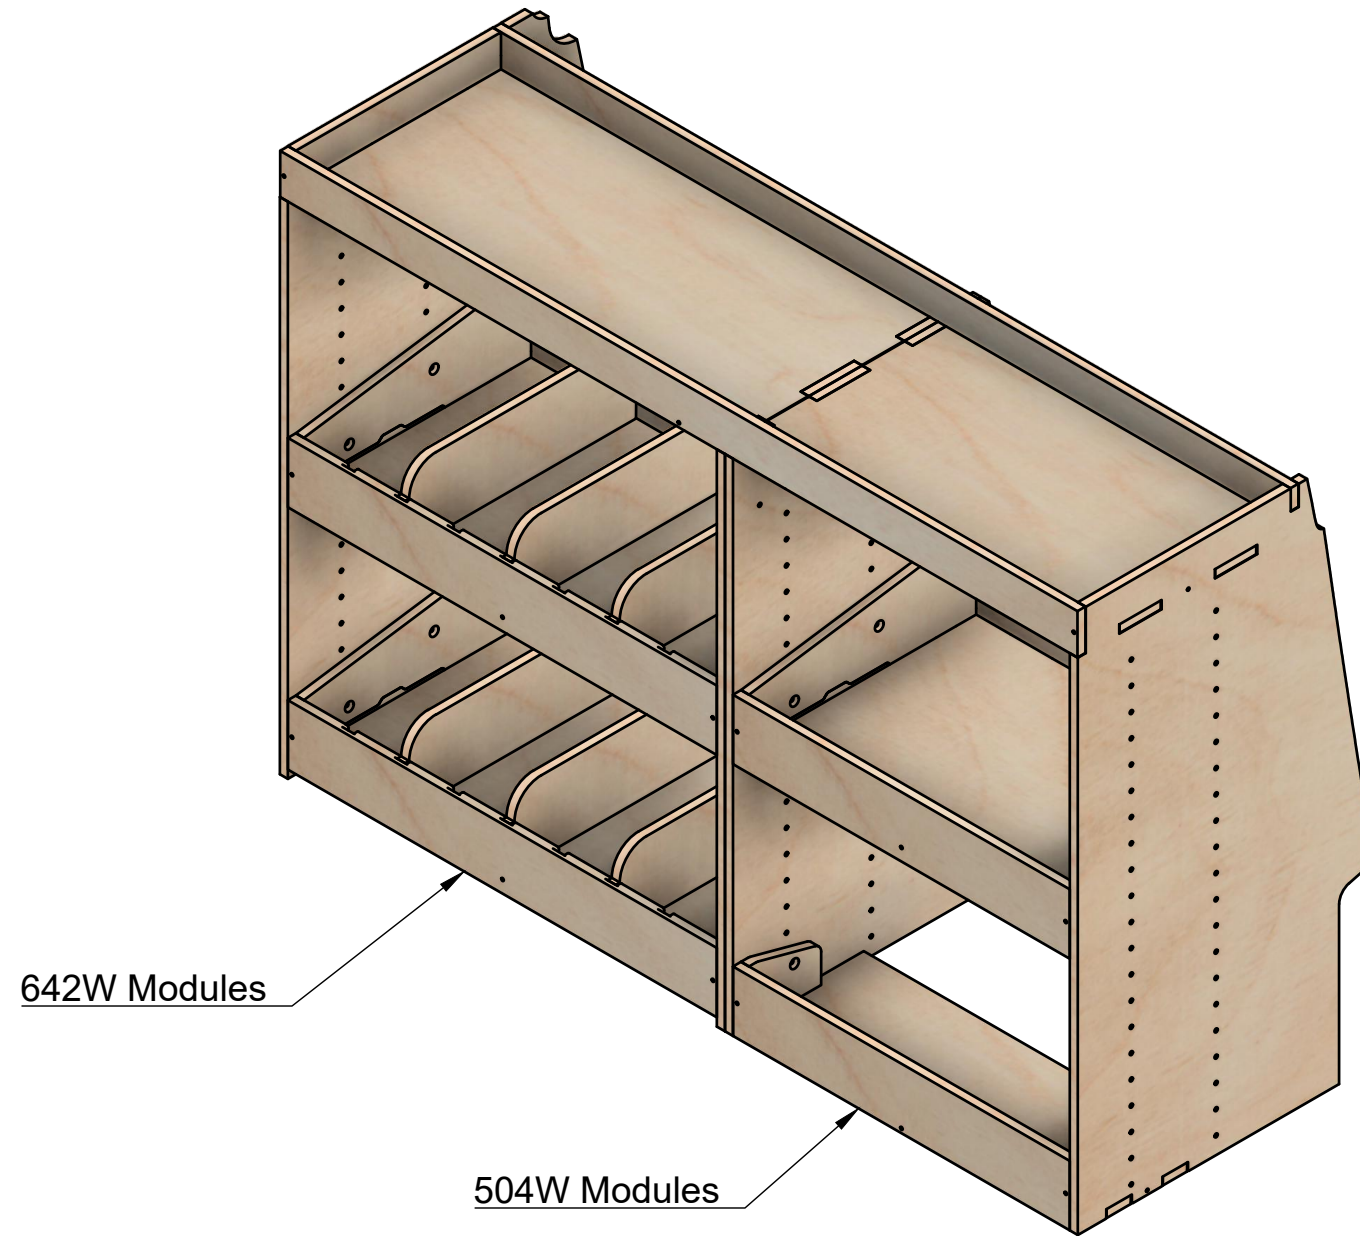

Combo No.10 | FF 312

SKU: BP_18_L1_C10_FF312

Combo No.10 | FF 312

SKU: BP_18_L1_C10_FF312

Page 2 - External Dimensions

All units in mm

Plywood thickness = 12mm

Notes

- All dimensions on this page are external.

YOKE VANS

info@yoke-van-kits.co.uk

0208 132 9221

© 2023 Yoke CNC LTD

Combo No.10 | FF 312

SKU: BP_18_L1_C10_FF312

Page 3 - Internal Dimensions