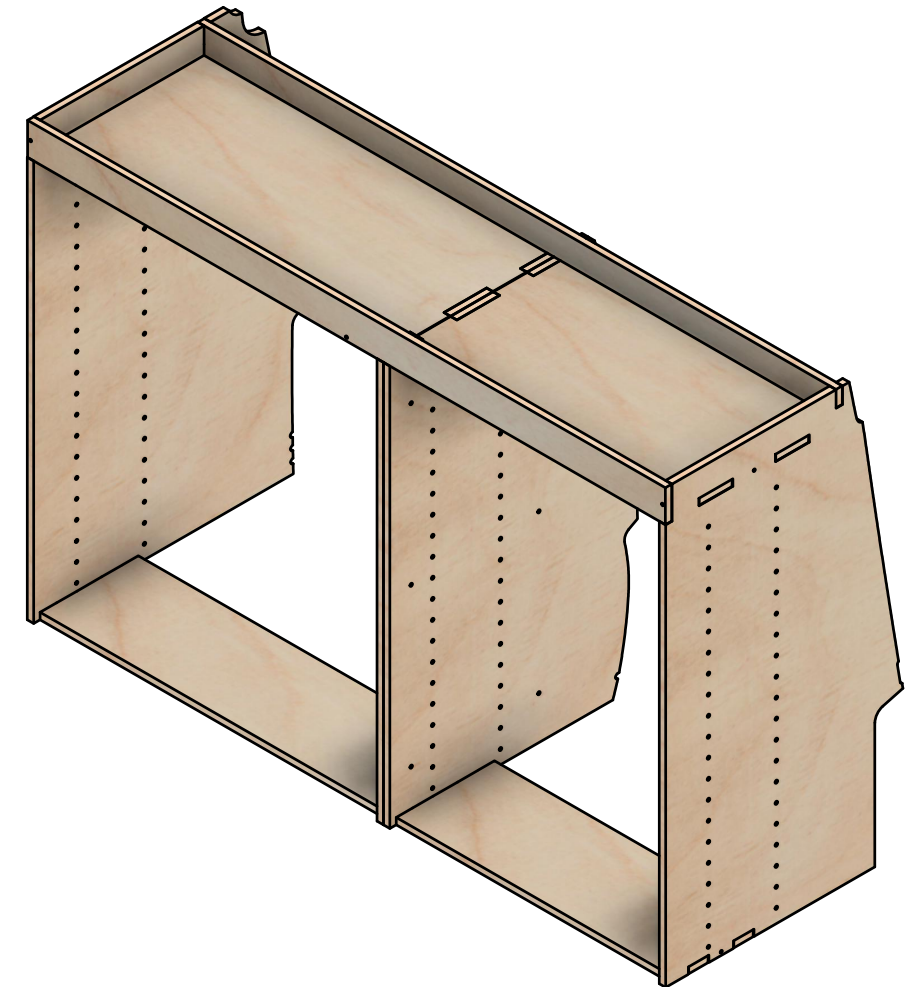

Combo No.10 | FF 312

SKU: BP_18_L1_C10_FF312

Combo No.10 | FF 312

SKU: BP_18_L1_C10_FF312

Page 2 - External Dimensions

All units in mm

Plywood thickness = 12mm

Notes

- All dimensions on this page are external.

YOKE VANS

info@yoke-van-kits.co.uk

0208 132 9221

© 2023 Yoke CNC LTD

Combo No.10 | FF 312

SKU: BP_18_L1_C10_FF312

Page 3 - Internal Dimensions