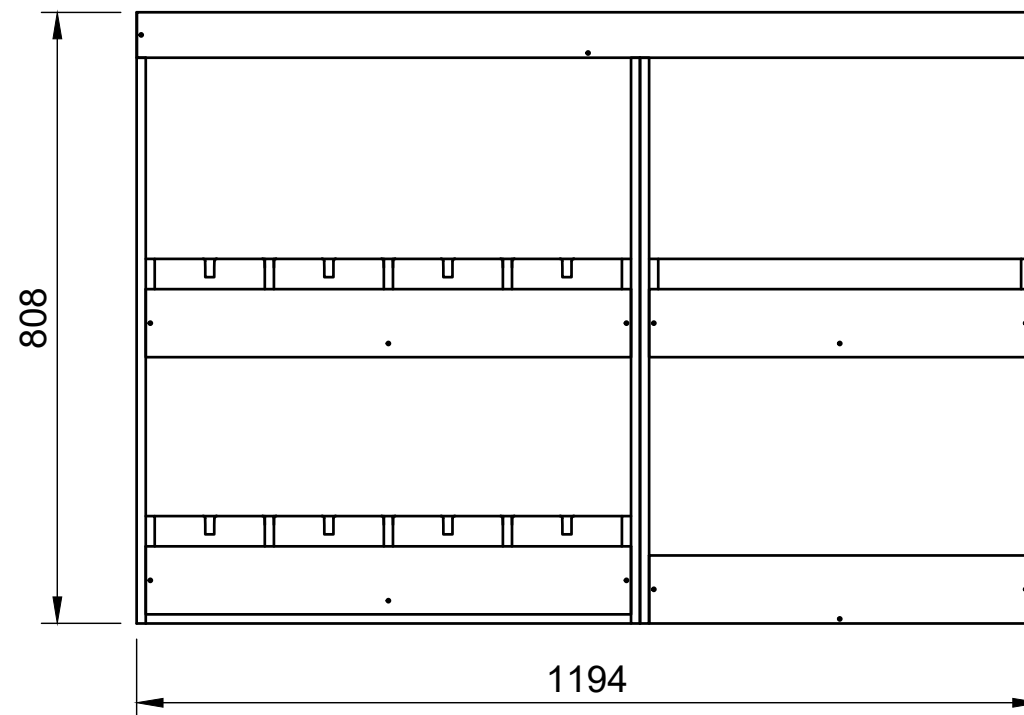

Combo No.10 | FF 312

SKU: BP_18_L1_C10_FF312

Combo No.10 | FF 312

SKU: BP_18_L1_C10_FF312

Page 2 - External Dimensions

All units in mm

Plywood thickness = 12mm

Notes

- All dimensions on this page are external.

YOKE VANS

info@yoke-van-kits.co.uk

0208 132 9221

© 2023 Yoke CNC LTD

Combo No.10 | FF 312

SKU: BP_18_L1_C10_FF312

Page 3 - Internal Dimensions

All units in mm

Plywood thickness = 12mm

Notes

- All dimensions on this page are internal.

YOKE VANS
info@yoke-van-kits.co.uk
0208 132 9221

© 2023 Yoke CNC LTD