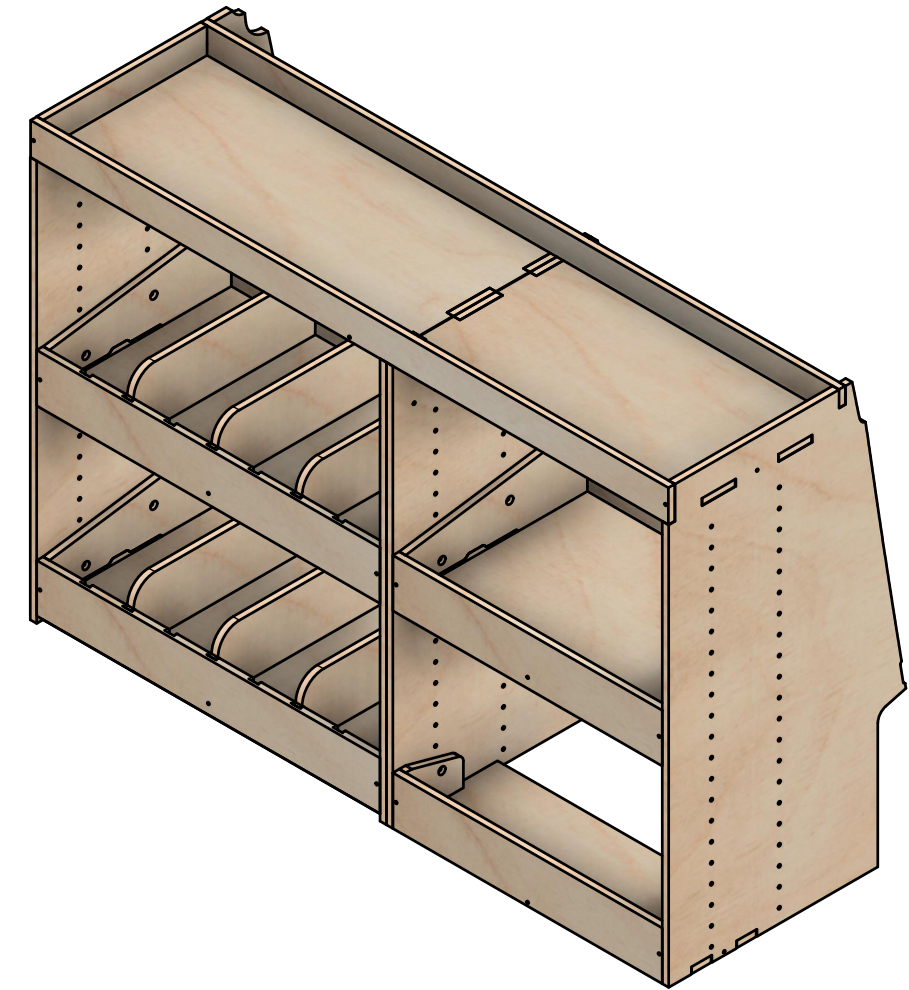

Combo No.10 | FF 312

SKU: BP_18_L1_C10_FF312

Combo No.10 | FF 312

SKU: BP_18_L1_C10_FF312

Page 2 - External Dimensions

All units in mm

Plywood thickness = 12mm

Notes

- All dimensions on this page are external.

YOKE VANS

info@yoke-van-kits.co.uk

0208 132 9221

© 2023 Yoke CNC LTD

Combo No.10 | FF 312

SKU: BP_18_L1_C10_FF312

Page 3 - Internal Dimensions