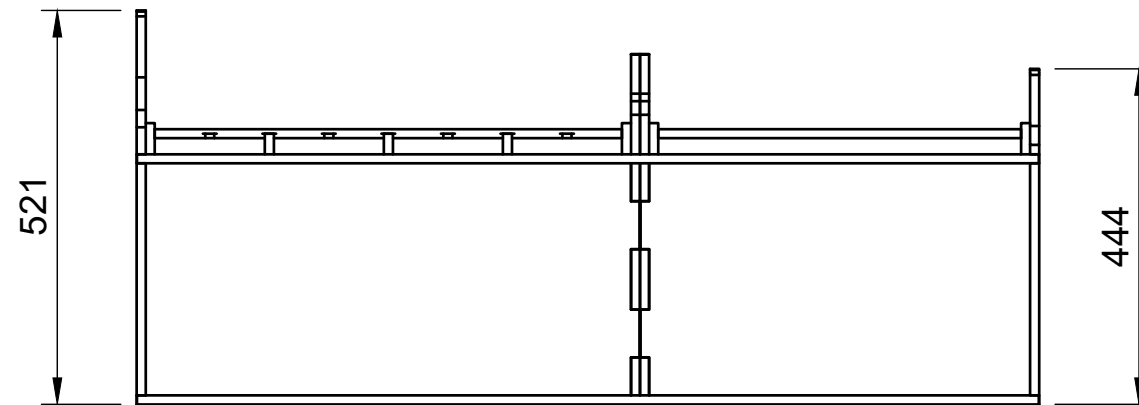

Combo No.10 | FF 312

SKU: BP_18_L1_C10_FF312

Combo No.10 | FF 312

SKU: BP_18_L1_C10_FF312

Page 2 - External Dimensions

All units in mm

Plywood thickness = 12mm

Notes

- All dimensions on this page are external.

YOKE VANS

info@yoke-van-kits.co.uk

0208 132 9221

© 2023 Yoke CNC LTD

Combo No.10 | FF 312

SKU: BP_18_L1_C10_FF312

Page 3 - Internal Dimensions

All units in mm

Plywood thickness = 12mm

Notes

- All dimensions on this page are internal.

YOKE VANS
info@yoke-van-kits.co.uk
0208 132 9221

© 2023 Yoke CNC LTD