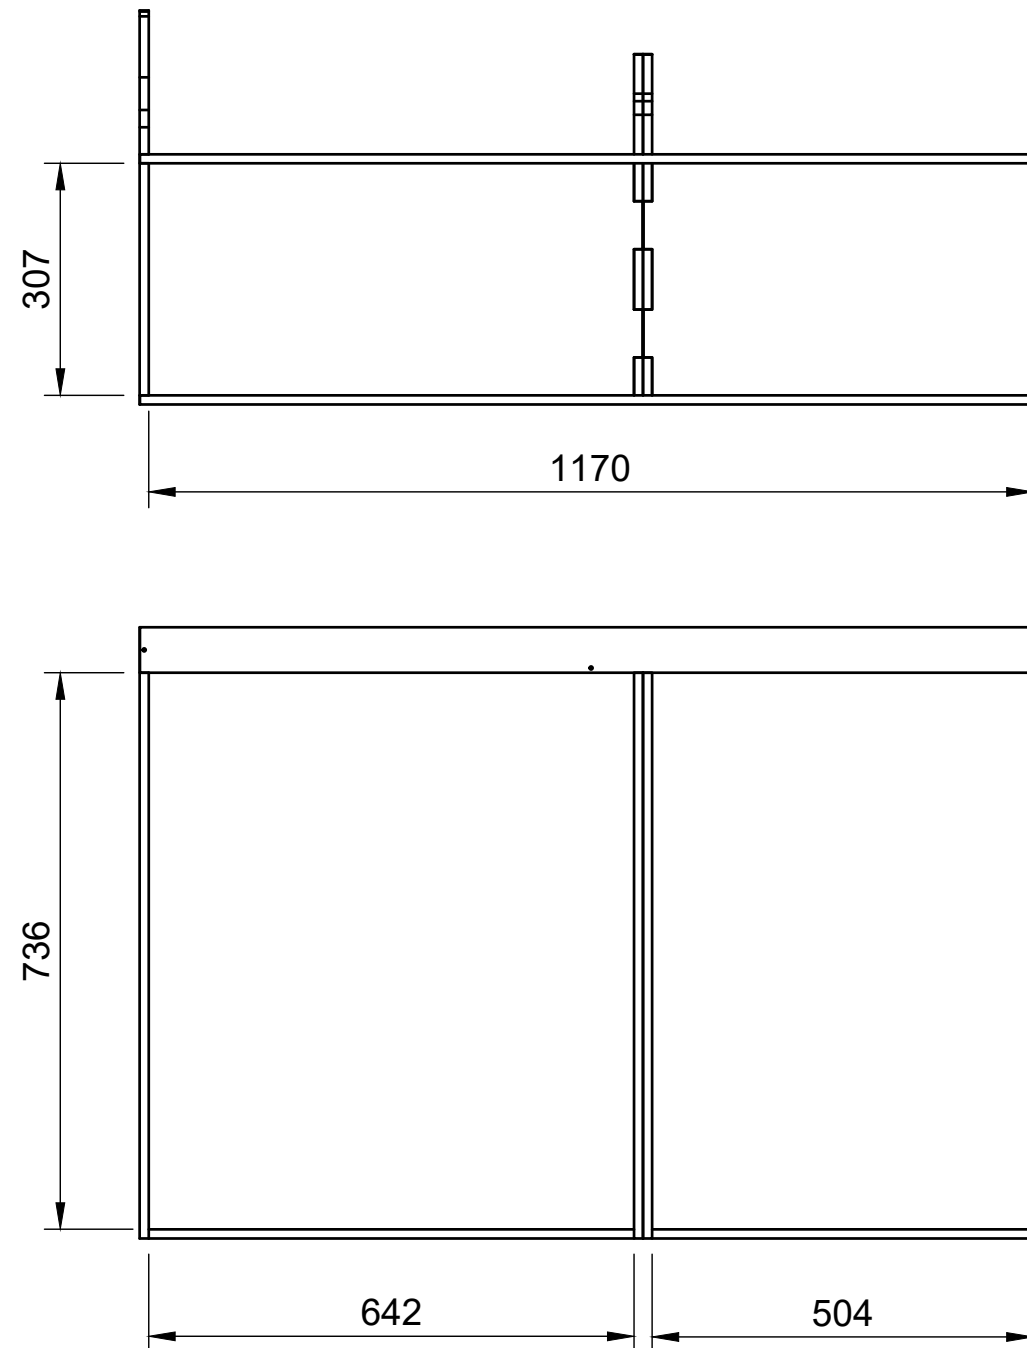

Combo No.10 | FF 312

SKU: BP_18_L1_C10_FF312

Combo No.10 | FF 312

SKU: BP_18_L1_C10_FF312

Page 2 - External Dimensions

All units in mm

Plywood thickness = 12mm

Notes

- All dimensions on this page are external.

YOKE VANS

info@yoke-van-kits.co.uk

0208 132 9221

© 2023 Yoke CNC LTD

Combo No.10 | FF 312

SKU: BP_18_L1_C10_FF312

Page 3 - Internal Dimensions

All units in mm

Plywood thickness = 12mm

Notes

- All dimensions on this page are internal.

YOKE VANS
info@yoke-van-kits.co.uk
0208 132 9221

© 2023 Yoke CNC LTD