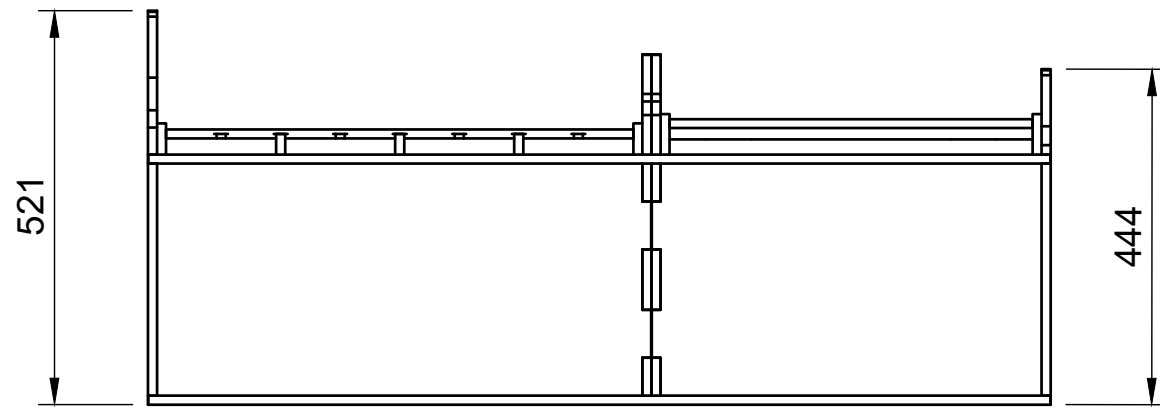

Combo No.2 | FF 312

SKU: BP_18_L1_C2_FF312

Combo No.2 | FF 312

SKU: BP_18_L1_C2_FF312

Page 2 - External Dimensions

All units in mm

Plywood thickness = 12mm

Notes

- All dimensions on this page are external.

YOKE VANS

info@yoke-van-kits.co.uk

0208 132 9221

© 2023 Yoke CNC LTD

Combo No.2 | FF 312

SKU: BP_18_L1_C2_FF312

Page 3 - Internal Dimensions

All units in mm

Plywood thickness = 12mm

Notes

- All dimensions on this page are internal.

YOKE VANS
info@yoke-van-kits.co.uk
0208 132 9221

© 2023 Yoke CNC LTD