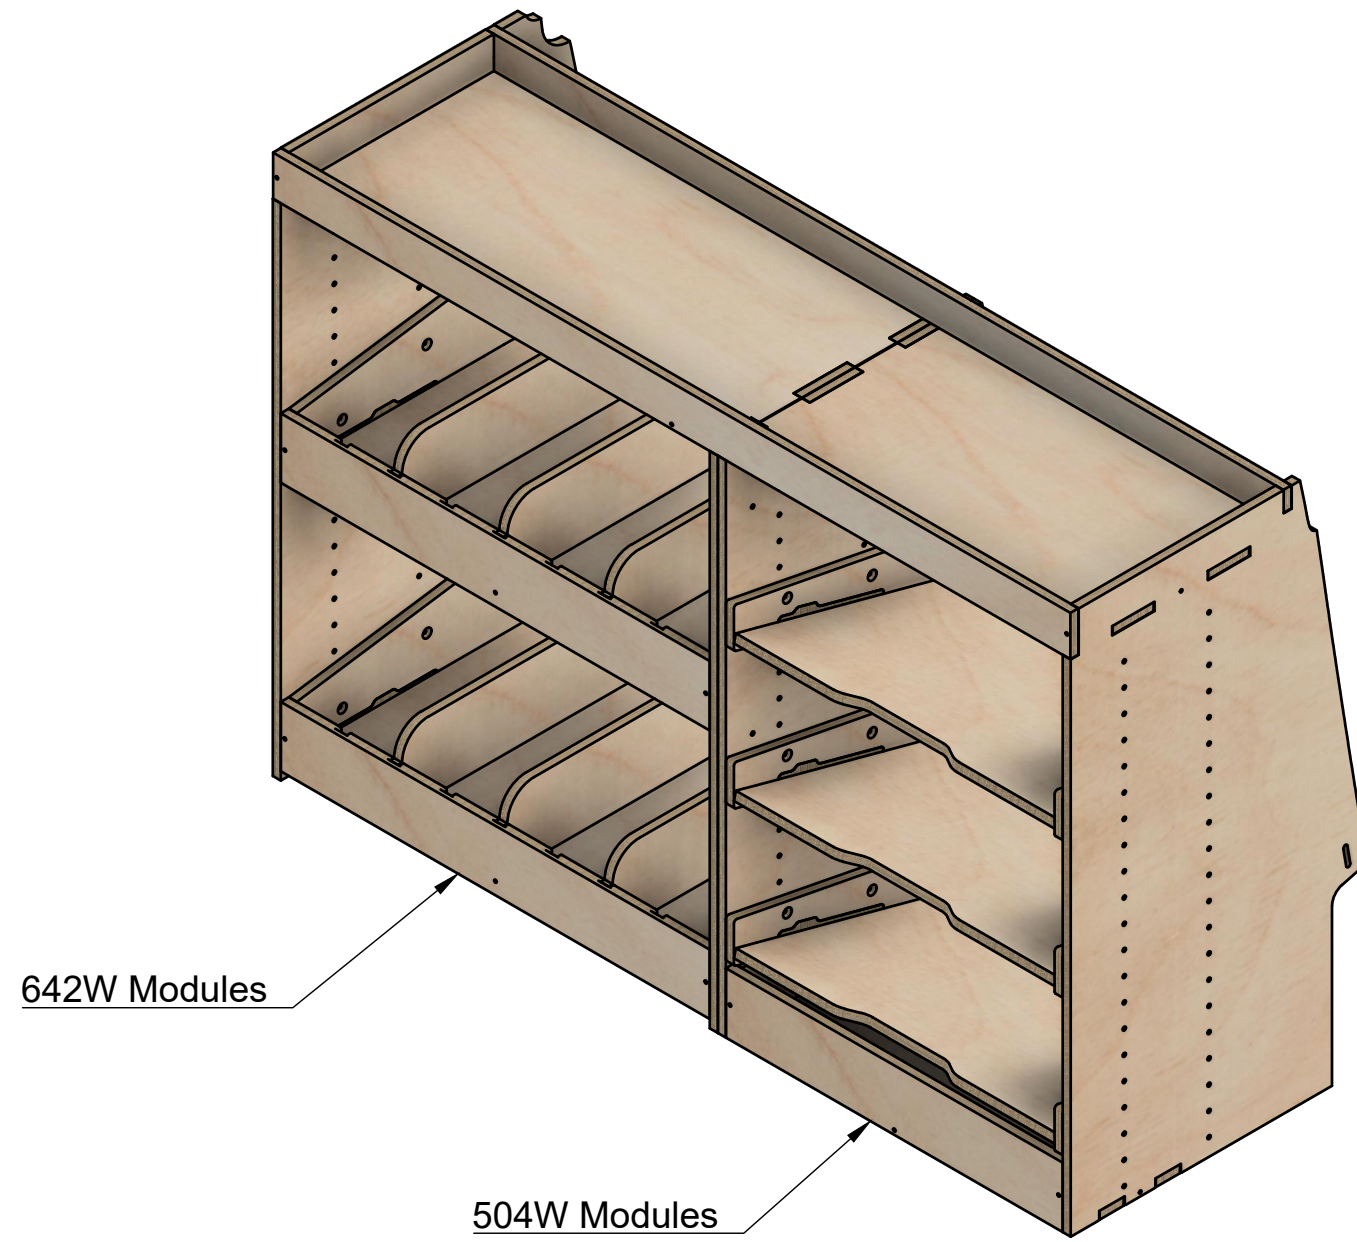

Combo No.2 | FF 312

SKU: BP_18_L1_C2_FF312

Combo No.2 | FF 312

SKU: BP_18_L1_C2_FF312

Page 2 - External Dimensions

All units in mm

Plywood thickness = 12mm

Notes

- All dimensions on this page are external.

YOKE VANS

info@yoke-van-kits.co.uk

0208 132 9221

© 2023 Yoke CNC LTD

Combo No.2 | FF 312

SKU: BP_18_L1_C2_FF312

Page 3 - Internal Dimensions