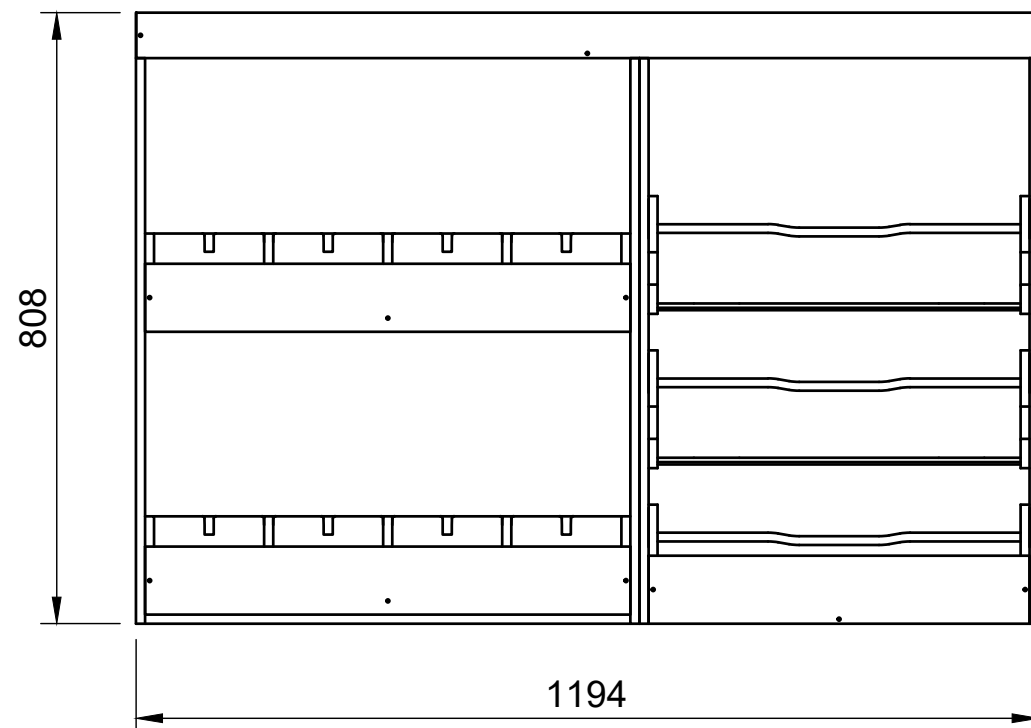

Combo No.2 | FF 312

SKU: BP_18_L1_C2_FF312

Combo No.2 | FF 312

SKU: BP_18_L1_C2_FF312

Page 2 - External Dimensions

All units in mm

Plywood thickness = 12mm

Notes

- All dimensions on this page are external.

YOKE VANS

info@yoke-van-kits.co.uk

0208 132 9221

© 2023 Yoke CNC LTD

Combo No.2 | FF 312

SKU: BP_18_L1_C2_FF312

Page 3 - Internal Dimensions

All units in mm

Plywood thickness = 12mm

Notes

- All dimensions on this page are internal.

YOKE VANS
info@yoke-van-kits.co.uk
0208 132 9221

© 2023 Yoke CNC LTD