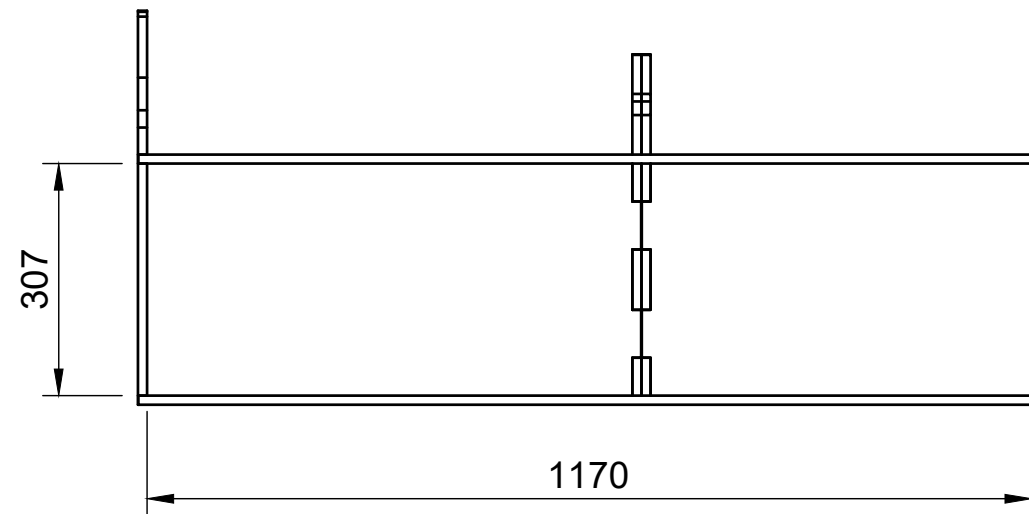

- All dimensions on this page are external.

YOKE VANS

info@yoke-van-kits.co.uk

0208 132 9221

© 2023 Yoke CNC LTD

Combo No.2 | FF 312

SKU: BP_18_L1_C2_FF312

Page 3 - Internal Dimensions

All units in mm

Plywood thickness = 12mm

Notes

- All dimensions on this page are internal.

YOKE VANS
info@yoke-van-kits.co.uk
0208 132 9221

© 2023 Yoke CNC LTD