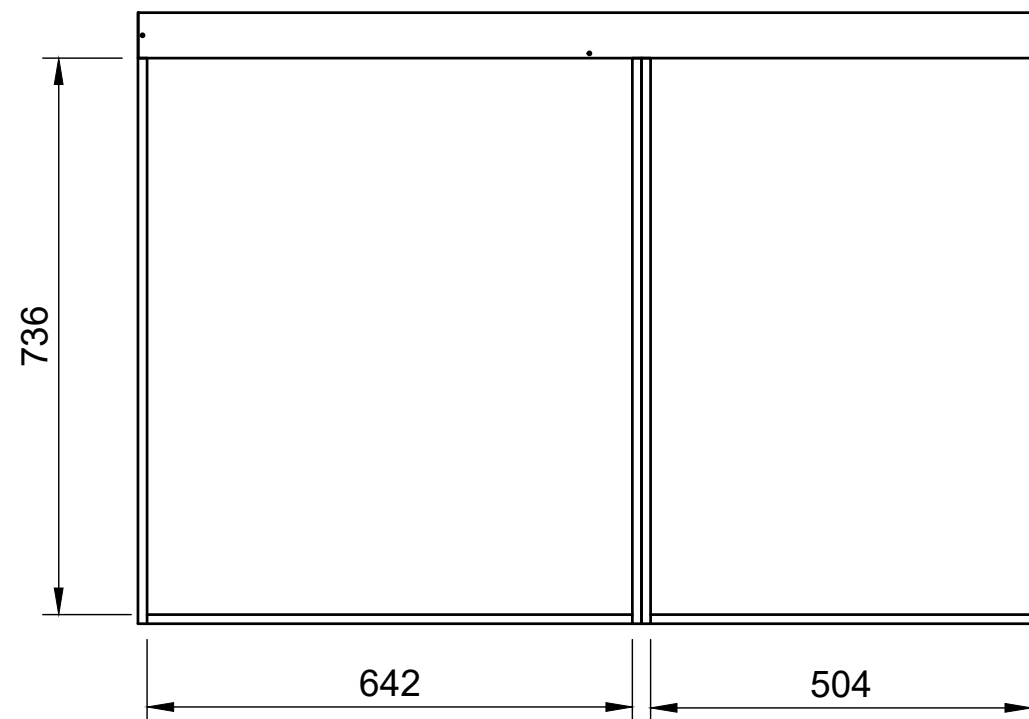

- All dimensions on this page are external.

YOKE VANS

info@yoke-van-kits.co.uk

0208 132 9221

© 2023 Yoke CNC LTD

Combo No.2 | FF 312

SKU: BP_18_L1_C2_FF312

Page 3 - Internal Dimensions

All units in mm

Plywood thickness = 12mm

Notes

- All dimensions on this page are internal.

YOKE VANS
info@yoke-van-kits.co.uk
0208 132 9221

© 2023 Yoke CNC LTD