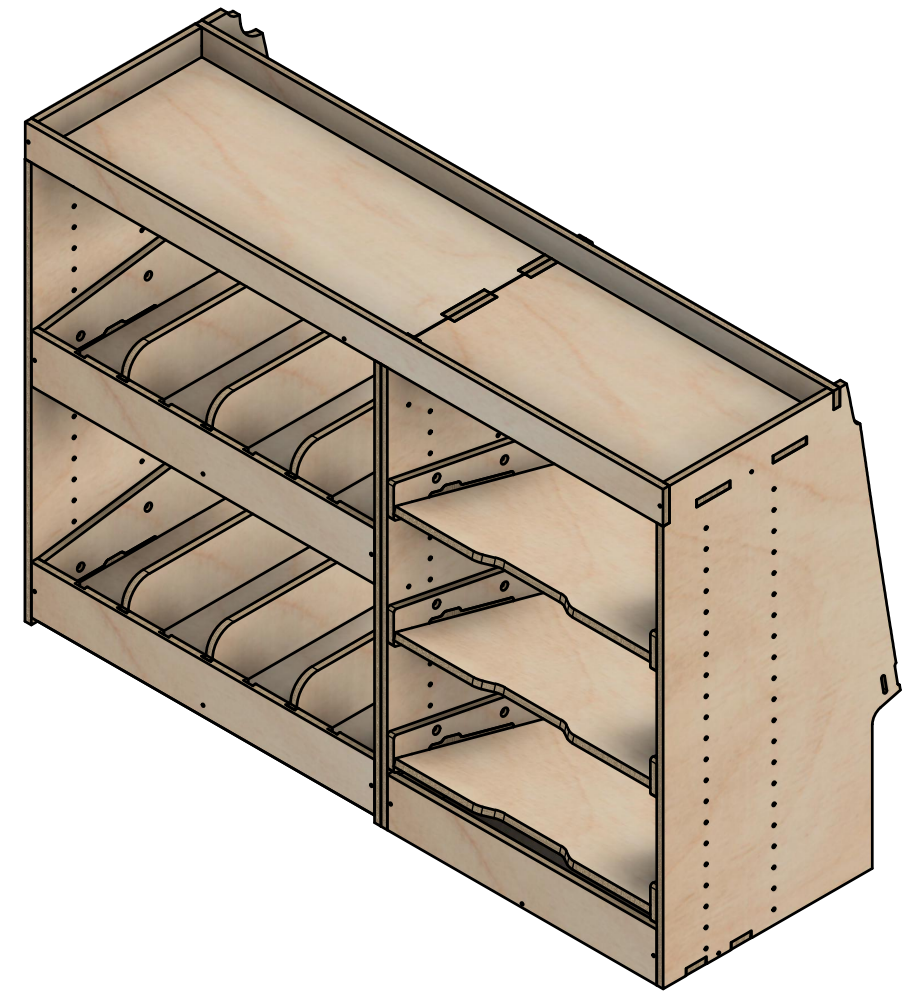

Combo No.2 | FF 312

SKU: BP_18_L1_C2_FF312

Combo No.2 | FF 312

SKU: BP_18_L1_C2_FF312

Page 2 - External Dimensions

All units in mm

Plywood thickness = 12mm

Notes

- All dimensions on this page are external.

YOKE VANS

info@yoke-van-kits.co.uk

0208 132 9221

© 2023 Yoke CNC LTD

Combo No.2 | FF 312

SKU: BP_18_L1_C2_FF312

Page 3 - Internal Dimensions