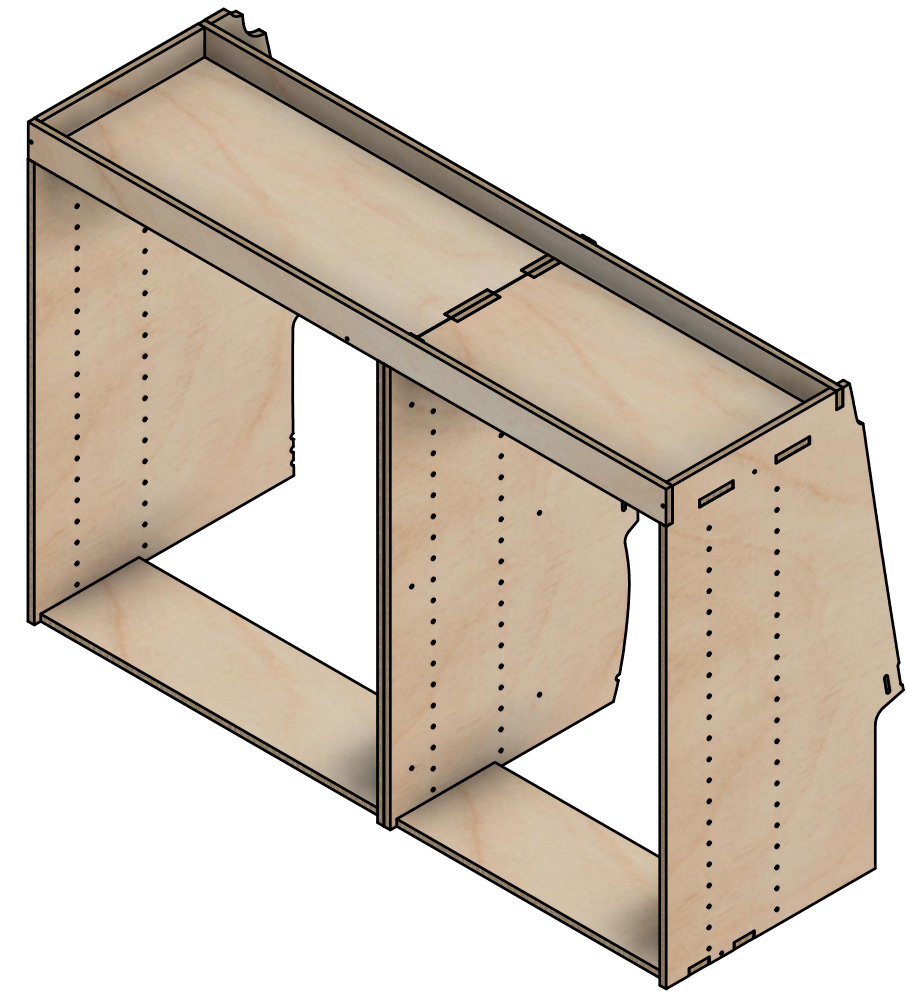

Combo No.2 | FF 312

SKU: BP_18_L1_C2_FF312

Combo No.2 | FF 312

SKU: BP_18_L1_C2_FF312

Page 2 - External Dimensions

All units in mm

Plywood thickness = 12mm

Notes

- All dimensions on this page are external.

YOKE VANS

info@yoke-van-kits.co.uk

0208 132 9221

© 2023 Yoke CNC LTD

Combo No.2 | FF 312

SKU: BP_18_L1_C2_FF312

Page 3 - Internal Dimensions