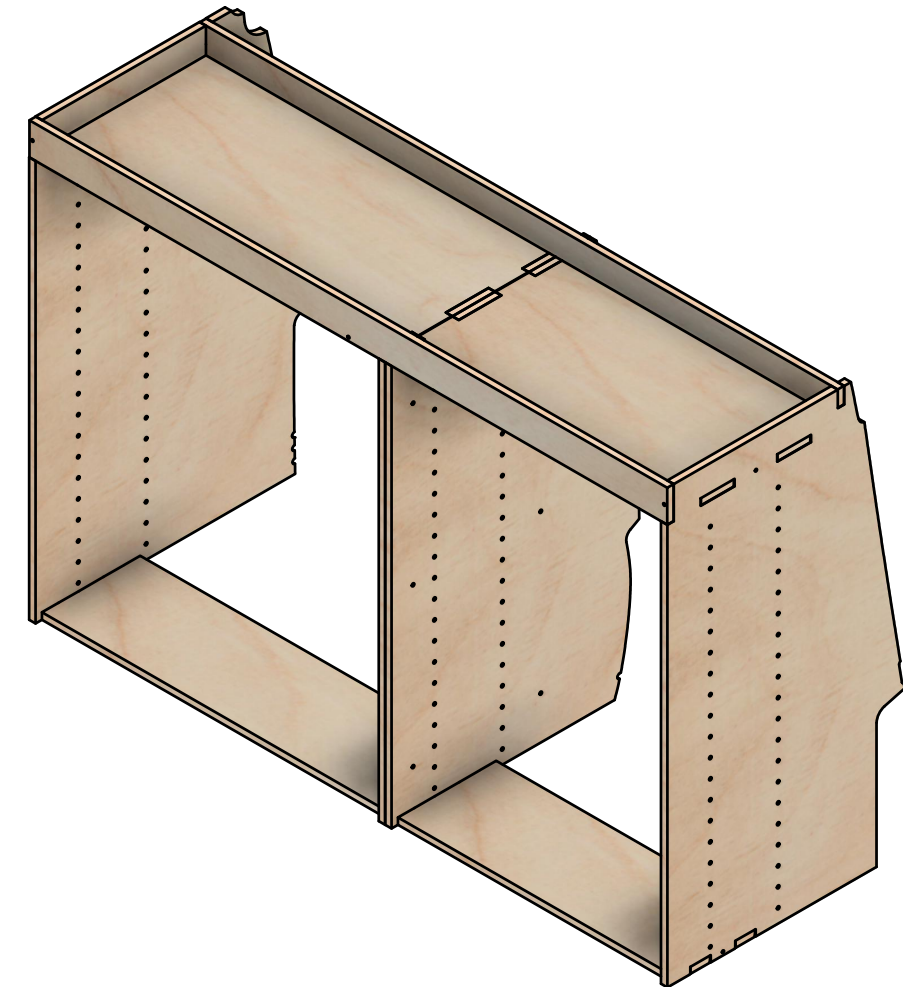

Combo No.3 | FF 312

SKU: BP_18_L1_C3_FF312

Combo No.3 | FF 312

SKU: BP_18_L1_C3_FF312

Page 2 - External Dimensions

All units in mm

Plywood thickness = 12mm

Notes

- All dimensions on this page are external.

YOKE VANS

info@yoke-van-kits.co.uk

0208 132 9221

© 2023 Yoke CNC LTD

Combo No.3 | FF 312

SKU: BP_18_L1_C3_FF312

Page 3 - Internal Dimensions