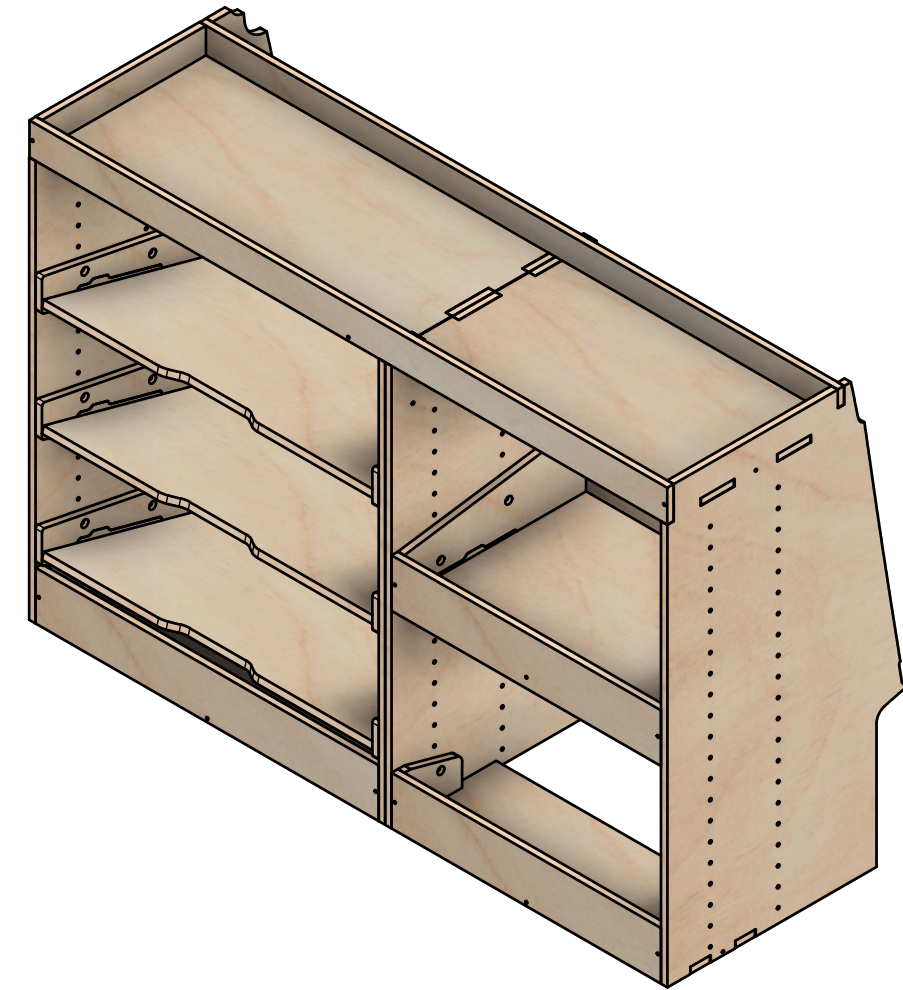

Combo No.3 | FF 312

SKU: BP_18_L1_C3_FF312

Combo No.3 | FF 312

SKU: BP_18_L1_C3_FF312

Page 2 - External Dimensions

All units in mm

Plywood thickness = 12mm

Notes

- All dimensions on this page are external.

YOKE VANS

info@yoke-van-kits.co.uk

0208 132 9221

© 2023 Yoke CNC LTD

Combo No.3 | FF 312

SKU: BP_18_L1_C3_FF312

Page 3 - Internal Dimensions