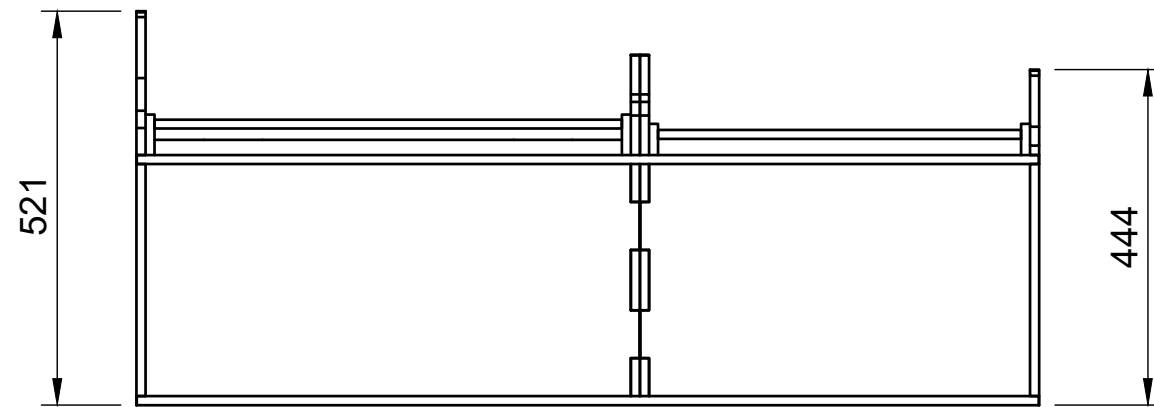

Combo No.3 | FF 312

SKU: BP_18_L1_C3_FF312

Combo No.3 | FF 312

SKU: BP_18_L1_C3_FF312

Page 2 - External Dimensions

All units in mm

Plywood thickness = 12mm

Notes

- All dimensions on this page are external.

YOKE VANS

info@yoke-van-kits.co.uk

0208 132 9221

© 2023 Yoke CNC LTD

Combo No.3 | FF 312

SKU: BP_18_L1_C3_FF312

Page 3 - Internal Dimensions

All units in mm

Plywood thickness = 12mm

Notes

- All dimensions on this page are internal.

YOKE VANS
info@yoke-van-kits.co.uk
0208 132 9221

© 2023 Yoke CNC LTD