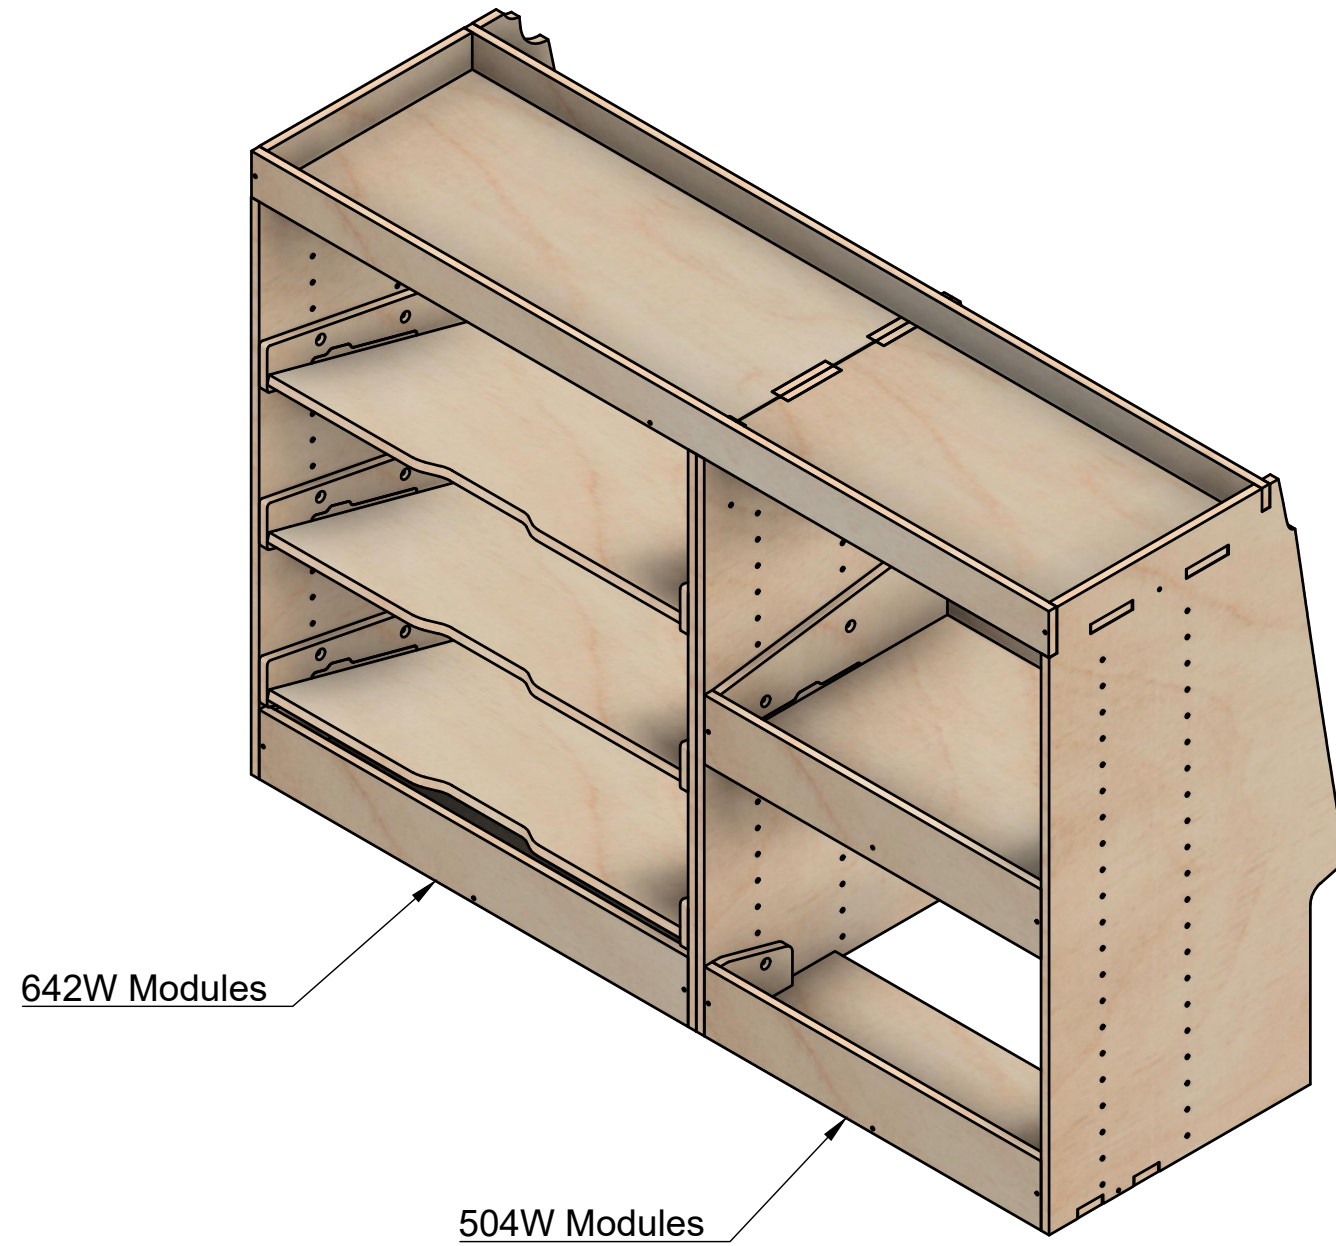

Combo No.3 | FF 312

SKU: BP_18_L1_C3_FF312

Combo No.3 | FF 312

SKU: BP_18_L1_C3_FF312

Page 2 - External Dimensions

All units in mm

Plywood thickness = 12mm

Notes

- All dimensions on this page are external.

YOKE VANS

info@yoke-van-kits.co.uk

0208 132 9221

© 2023 Yoke CNC LTD

Combo No.3 | FF 312

SKU: BP_18_L1_C3_FF312

Page 3 - Internal Dimensions