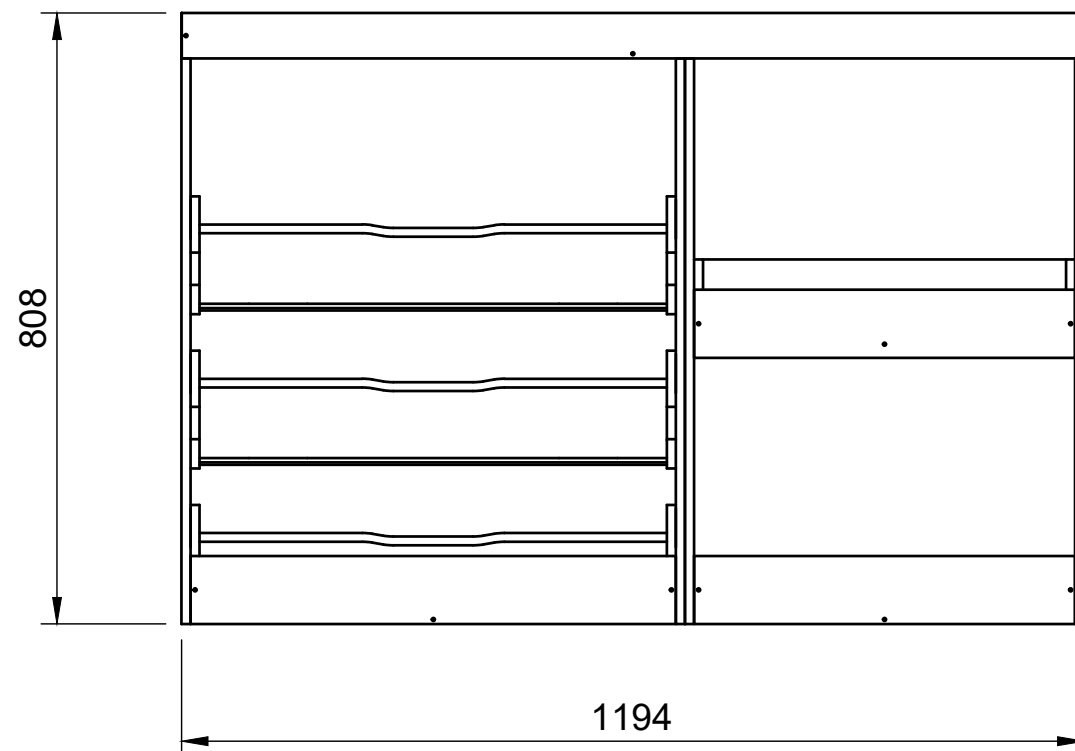

Combo No.3 | FF 312

SKU: BP_18_L1_C3_FF312

Combo No.3 | FF 312

SKU: BP_18_L1_C3_FF312

Page 2 - External Dimensions

All units in mm

Plywood thickness = 12mm

Notes

- All dimensions on this page are external.

YOKE VANS

info@yoke-van-kits.co.uk

0208 132 9221

© 2023 Yoke CNC LTD

Combo No.3 | FF 312

SKU: BP_18_L1_C3_FF312

Page 3 - Internal Dimensions

All units in mm

Plywood thickness = 12mm

Notes

- All dimensions on this page are internal.

YOKE VANS
info@yoke-van-kits.co.uk
0208 132 9221

© 2023 Yoke CNC LTD