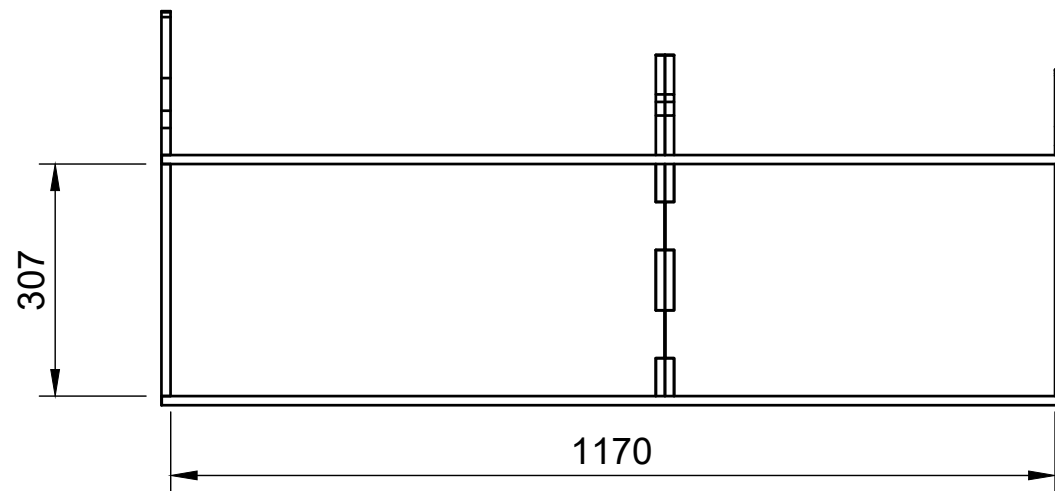

- All dimensions on this page are external.

YOKE VANS

info@yoke-van-kits.co.uk

0208 132 9221

© 2023 Yoke CNC LTD

Combo No.3 | FF 312

SKU: BP_18_L1_C3_FF312

Page 3 - Internal Dimensions

All units in mm

Plywood thickness = 12mm

Notes

- All dimensions on this page are internal.

YOKE VANS
info@yoke-van-kits.co.uk
0208 132 9221

© 2023 Yoke CNC LTD