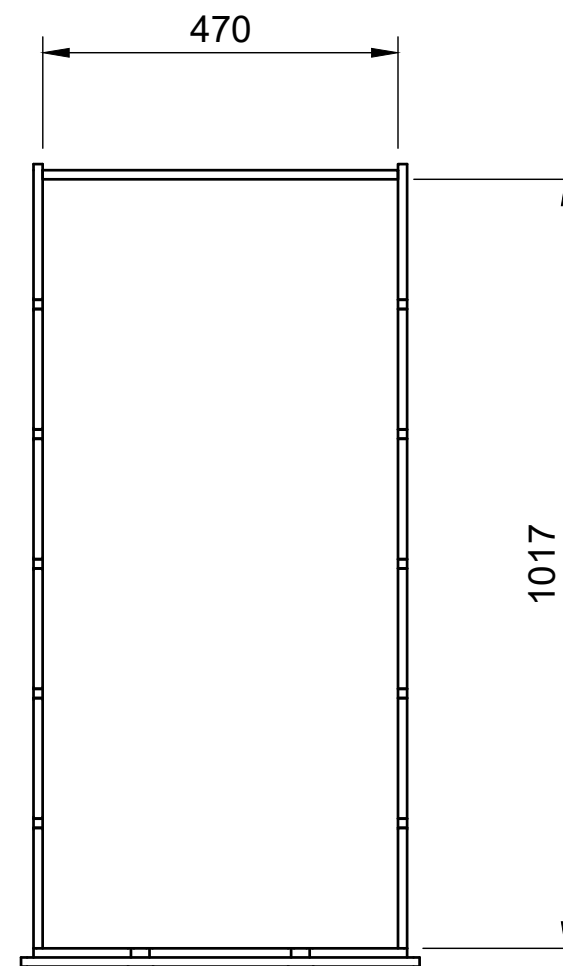

False Floor No.3A

SKU: BP_18_L1_FF3A

Page 4 - Bay B Drawer Dimensions

All units in mm
Plywood thickness = 12mm