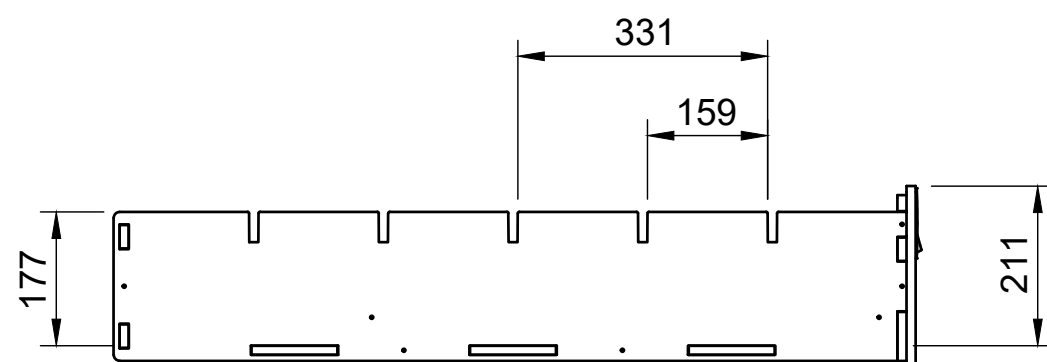

False Floor No.3A

SKU: BP_18_L1_FF3A

Page 4 - Bay B Drawer Dimensions

All units in mm
Plywood thickness = 12mm