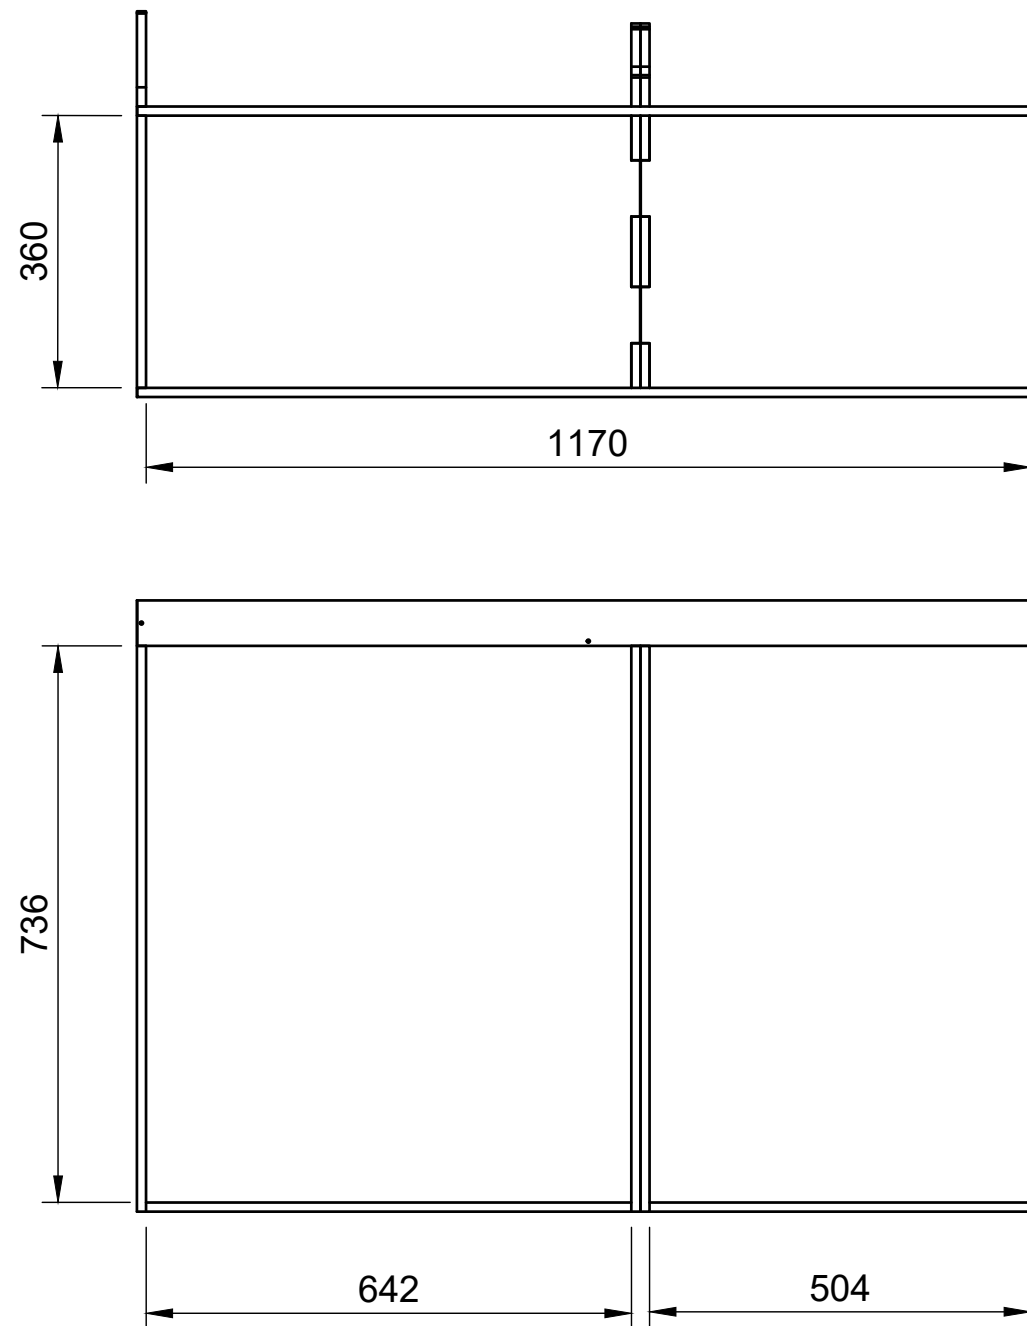

## Page 2 - External Dimensions

All units in mm

Plywood thickness = 12mm

### Notes

- All dimensions on this page are external.

**YOKE VANS**

info@yoke-van-kits.co.uk

0208 132 9221

© 2023 Yoke CNC LTD

## Page 3 - Internal Dimensions

All units in mm

Plywood thickness = 12mm