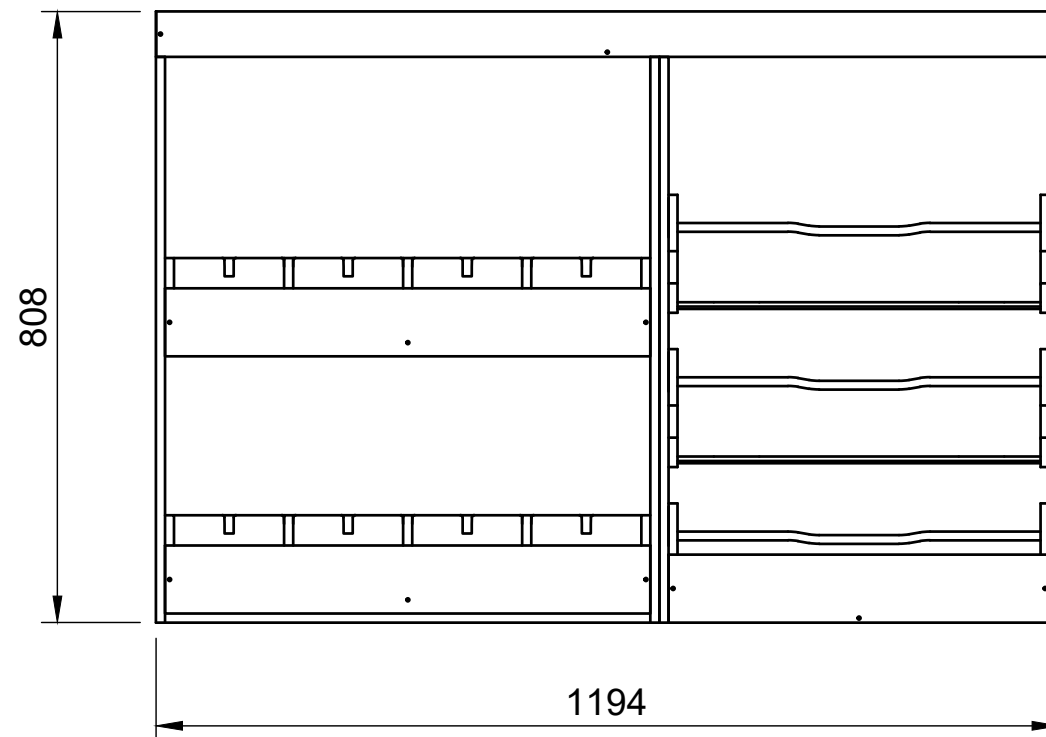

Combo No.2 | FF312

SKU: FCON_14_L1_C2_FF312

Page 2 - External Dimensions

All units in mm

Plywood thickness = 12mm

Notes

- All dimensions on this page are external.

YOKE VANS

info@yoke-van-kits.co.uk

0208 132 9221

© 2023 Yoke CNC LTD