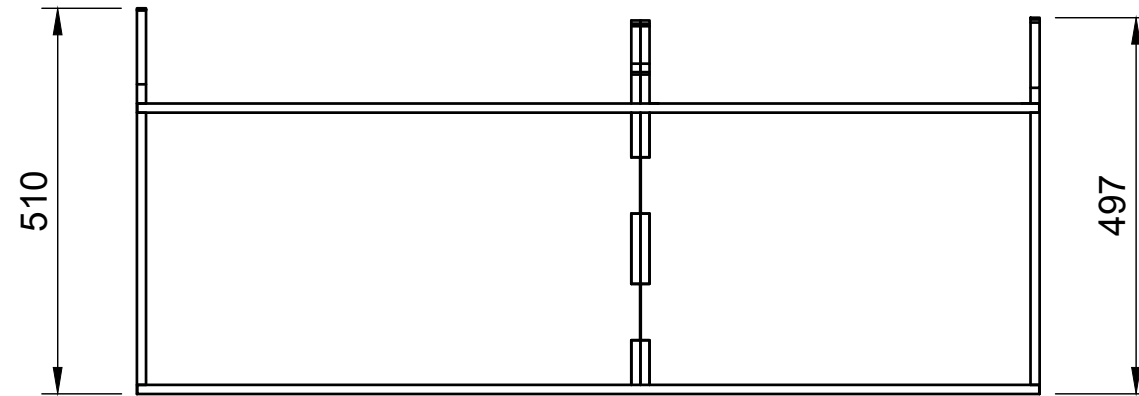

## Page 2 - External Dimensions

All units in mm

Plywood thickness = 12mm